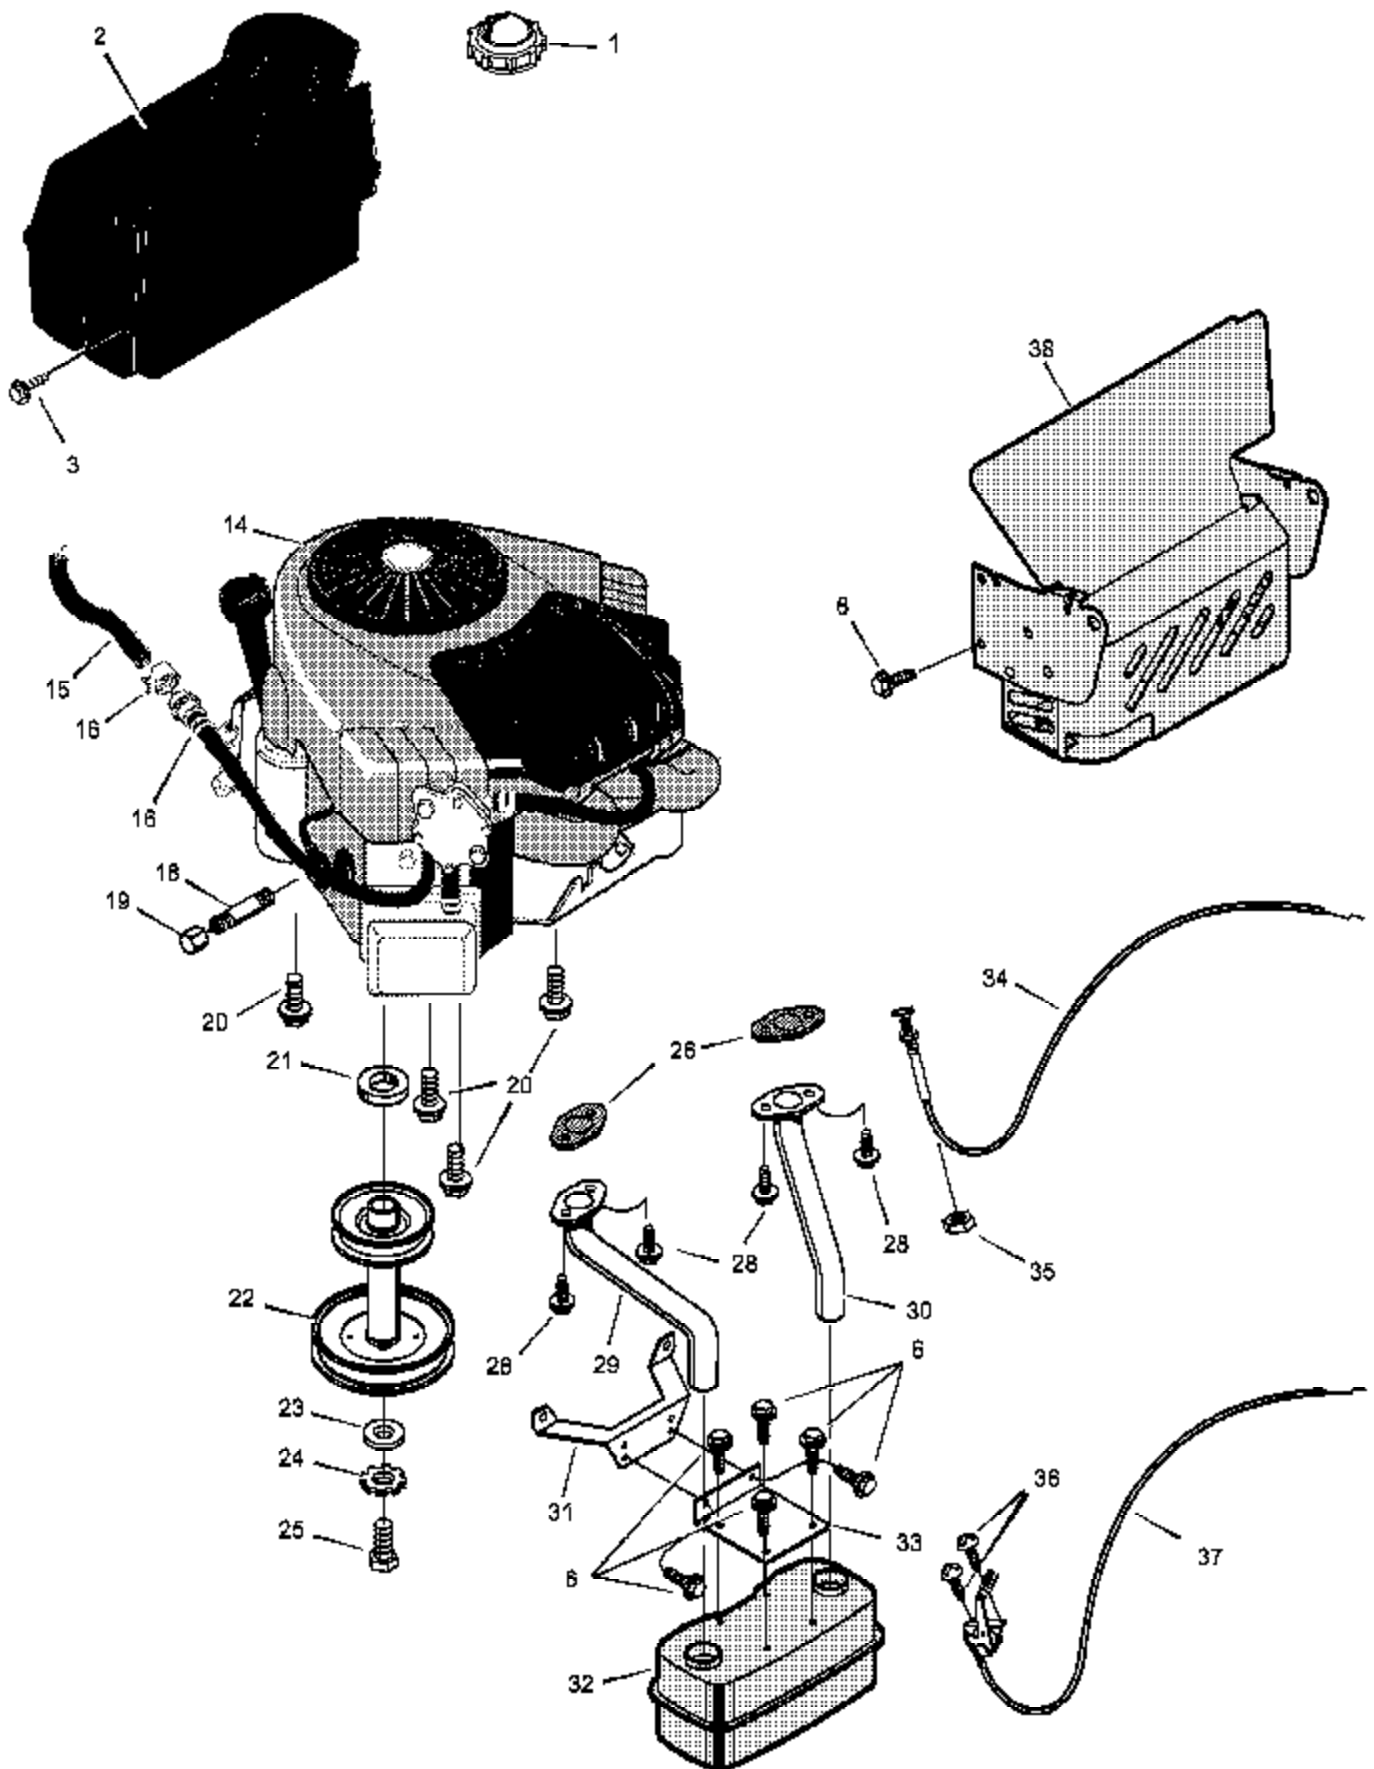

No  
Diagram  
Available

Parts List  
Only

Ref #	Part Number	Qty	Description
	48X1042	1	20 HP IC V-Twin W/O Filter
	48X236	1	Cut Finger (Mower Deck-Right Side)
	48X1114	1	Murray 20/46 IV (Hood-Side)
	48X1113	1	Murray 20/46 IV (Hood-Side)
	44X7325	1	Warning (Seat Deck-Middle)
	44X6600	1	Gage Wheel Instructions (Mower Deck-Left Side)
	44X6279	1	1-6 Height Adjust-Lift
	44X6870	1	No Step (Mower Deck-Left Side)
	48X630	1	3 Way (Mower Deck-Left Side)
	48X644	1	Wide Body LT (Seat Deck Rear Right)
	48X645	1	MURRAY (Seat Deck-Rear Center)
	44X6456	1	Deck Level Position-ONLY (Seat Deck-Left Side)
	44X7228	1	Gage Wheel Leveling (2)
	44X7535	1	Cutting Height (Seat Deck-Left Side)
	48X1116	1	V-Twin (Top of Hood)
	48X3014	1	Service Decal (465603x92)
	48X646	1	MURRAY
	44X6670	1	Ignition & Park Brake
	48X158	1	Throttle Control
	44X7190	1	Everstart Logo
	44X8063	1	Everstart
	44X6668	1	Brake/Park Brake
	44X6669	1	Dump Valve
	44X6675	1	Auto Drive
	44X6595	1	Gas Gauge
	48X1115	2	Engine B&S OHV V-Twin

---

Ref #	Part Number	Qty	Description
57	017X38		Washer

---

Ref #	Part Number	Qty	Description
1	250X92		Harness, Light Wire
	092372		Socket, Light
	090084		Bulb, Light
2	250X87		Harness, Chassis Wire
3	092556		Switch, Ignition
	020729		Key, Ignition
	091489		Nut, Hex
	091488		Cap, Ignition
4	094136		Switch, Limit
5	054212		Fuse
	407078		Holder, Fuse
6	094613		Solenoid
	26X229		Screw, Mounting
	15X116		Locknut
7	024X32		Cable, Battery Ground
	26X213		Screw, Ground Cable
8	021075		Battery
	002X82		Bolt, Carriage
	014X79		Wingnut
9	250X67		Harness, Seat Switch Wire
10	094159		Switch, Seat Sensor
11	024X31		Cable