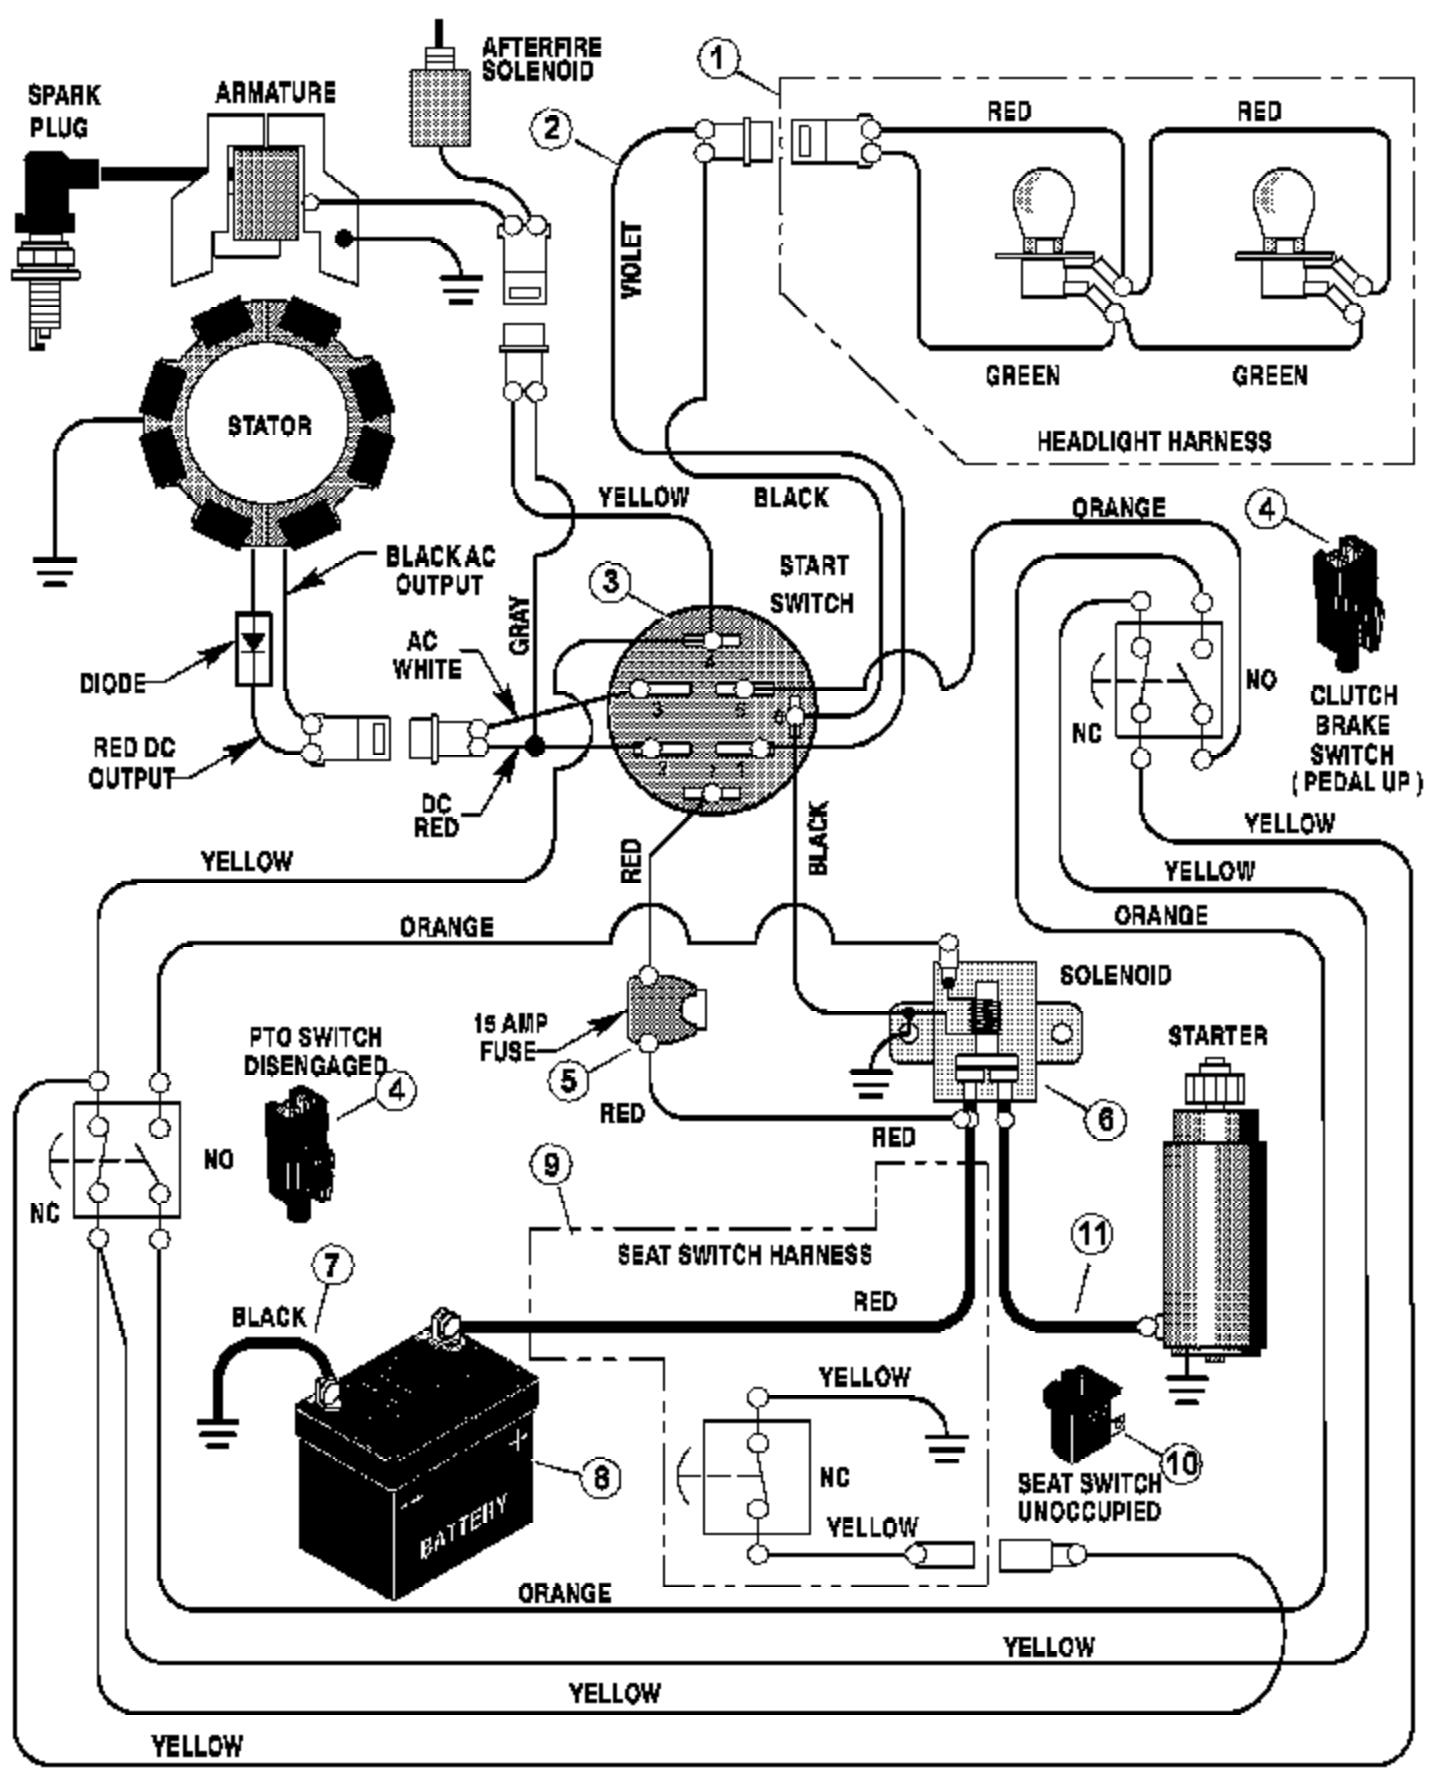

No  
Diagram  
Available

Parts List  
Only

Ref #	Part Number	Qty	Description
	48X1042	1	20 HP IC V-Twin W/O Filter
	48X236	1	Cut Finger (Mower Deck-Right Side)
	48X1114	1	Murray 20/46 IV (Hood-Side)
	48X1113	1	Murray 20/46 IV (Hood-Side)
	44X7325	1	Warning (Seat Deck-Middle)
	44X6600	1	Gage Wheel Instructions (Mower Deck-Left Side)
	44X6279	1	1-6 Height Adjust-Lift
	44X6870	1	No Step (Mower Deck-Left Side)
	48X630	1	3 Way (Mower Deck-Left Side)
	48X644	1	Wide Body LT (Seat Deck Rear Right)
	48X645	1	MURRAY (Seat Deck-Rear Center)
	44X6456	1	Deck Level Position-ONLY (Seat Deck-Left Side)
	44X7228	1	Gage Wheel Leveling (2)
	44X7535	1	Cutting Height (Seat Deck-Left Side)
	48X1116	1	V-Twin (Top of Hood)
	48X3014	1	Service Decal (465603x92)
	48X646	1	MURRAY
	44X6670	1	Ignition & Park Brake
	48X158	1	Throttle Control
	44X7190	1	Everstart Logo
	44X8063	1	Everstart
	44X6668	1	Brake/Park Brake
	44X6669	1	Dump Valve
	44X6675	1	Auto Drive
	44X6595	1	Gas Gauge
	48X1115	2	Engine B&S OHV V-Twin

---

Ref #	Part Number	Qty	Description
57	017X38		Washer

---

Ref #	Part Number	Qty	Description
1	250X92		Harness, Light Wire
	092372		Socket, Light
	090084		Bulb, Light
2	250X87		Harness, Chassis Wire
3	092556		Switch, Ignition
	020729		Key, Ignition
	091489		Nut, Hex
	091488		Cap, Ignition
4	094136		Switch, Limit
5	054212		Fuse
	407078		Holder, Fuse
6	094613		Solenoid
	26X229		Screw, Mounting
	15X116		Locknut
7	024X32		Cable, Battery Ground
	26X213		Screw, Ground Cable
8	021075		Battery
	002X82		Bolt, Carriage
	014X79		Wingnut
9	250X67		Harness, Seat Switch Wire
10	094159		Switch, Seat Sensor
11	024X31		Cable