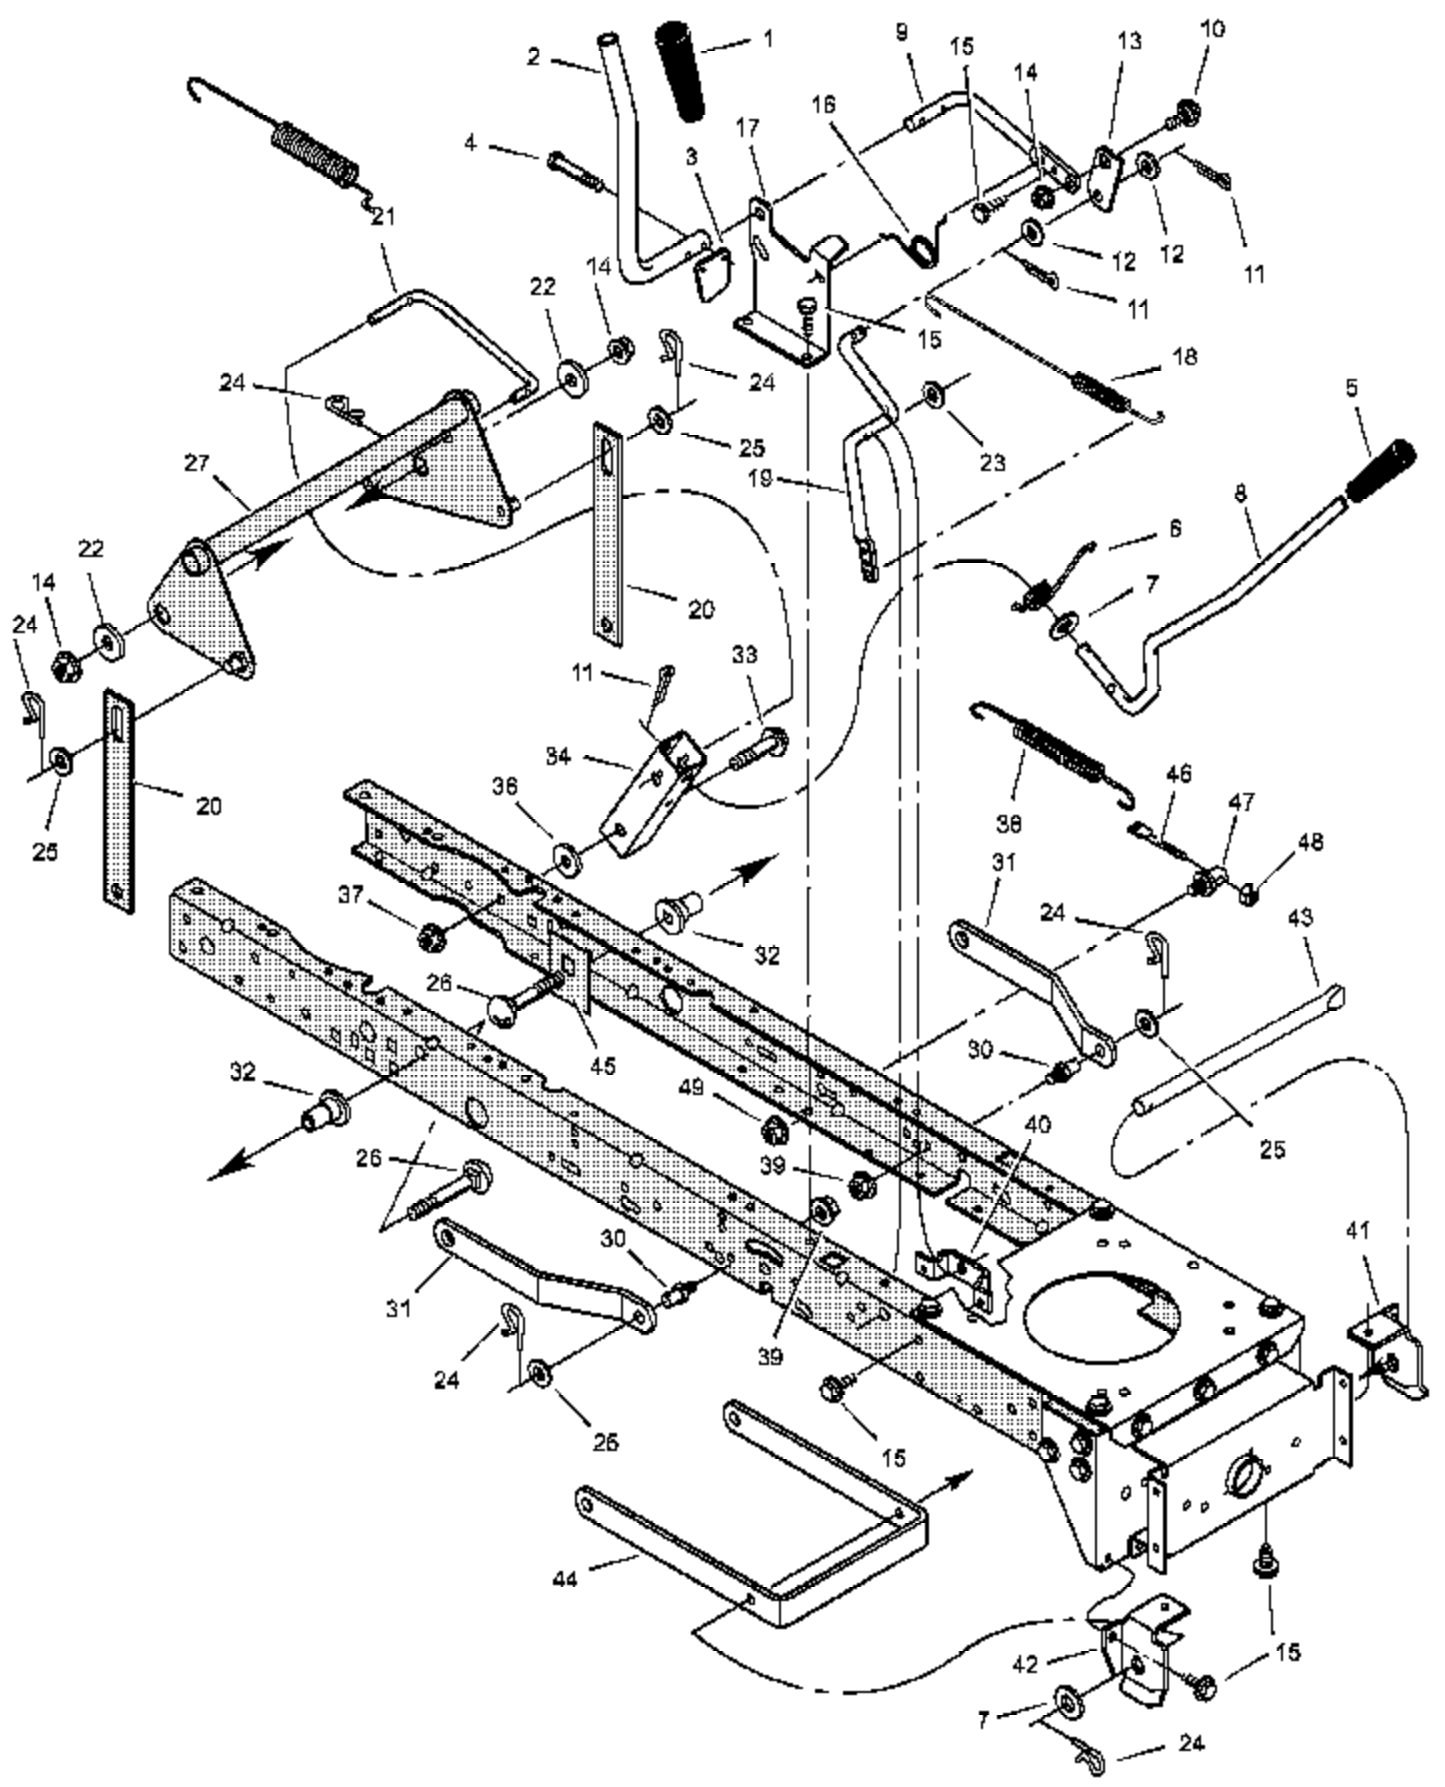

Ref #	Part Number	Qty	Description
1	092698		Grip
2	094100 Z		Handle, PTO
3	094022 Z		Pad, Switch
4	0025X3		Bolt
5	092697		Grip
6	166X40		Spring
7	17X103		Washer
8	690533		Lever, Lift
9	094017 Z		Lever, PTO
10	009X39		Bolt, Shoulder
11	030X20		Pin, Cotter
12	017X57		Washer
13	094004 Z		Link, PTO
14	015X84		Nut, Flange
15	26X249		Screw
16	166X39		Spring
17	094018E700		Bracket, PTO
18	165X120		Spring
19	690394E700		Crank, PTO
20	690212E700		Link, Lift
21	690122E700		Link, Lift Handle
22	17X168		Washer
23	017X57		Washer
24	0031X4		Pin, Hair
25	017X91 Z		Washer
26	002X85		Bolt, Carriage
27	1001111E701		Lever Assembly, Lift
30	094067		Pin
31	094055E701		Bracket, Rear Suspension
32	690151		Spacer, Lifter
33	009X53		Bolt, Shoulder
34	094015E701		Bracket, Pivot
36	17X191		Washer
37	015X84		Nut, Flange
38	165X133		Spring
39	015X68		Nut, Flange
40	094005E700		Bracket, PTO
41	094027E700		Hanger, Left Deck
42	094026E700		Hanger, Right Deck
43	094158 Z		Rod, Hanger
44	690539E700		Bracket, Suspension
45	1001098E701		Plate, Stiffening
46	094042 Z		Stud
47	690182		Stud, Swivel
48	015X79		Nut
49	015X84		Nut