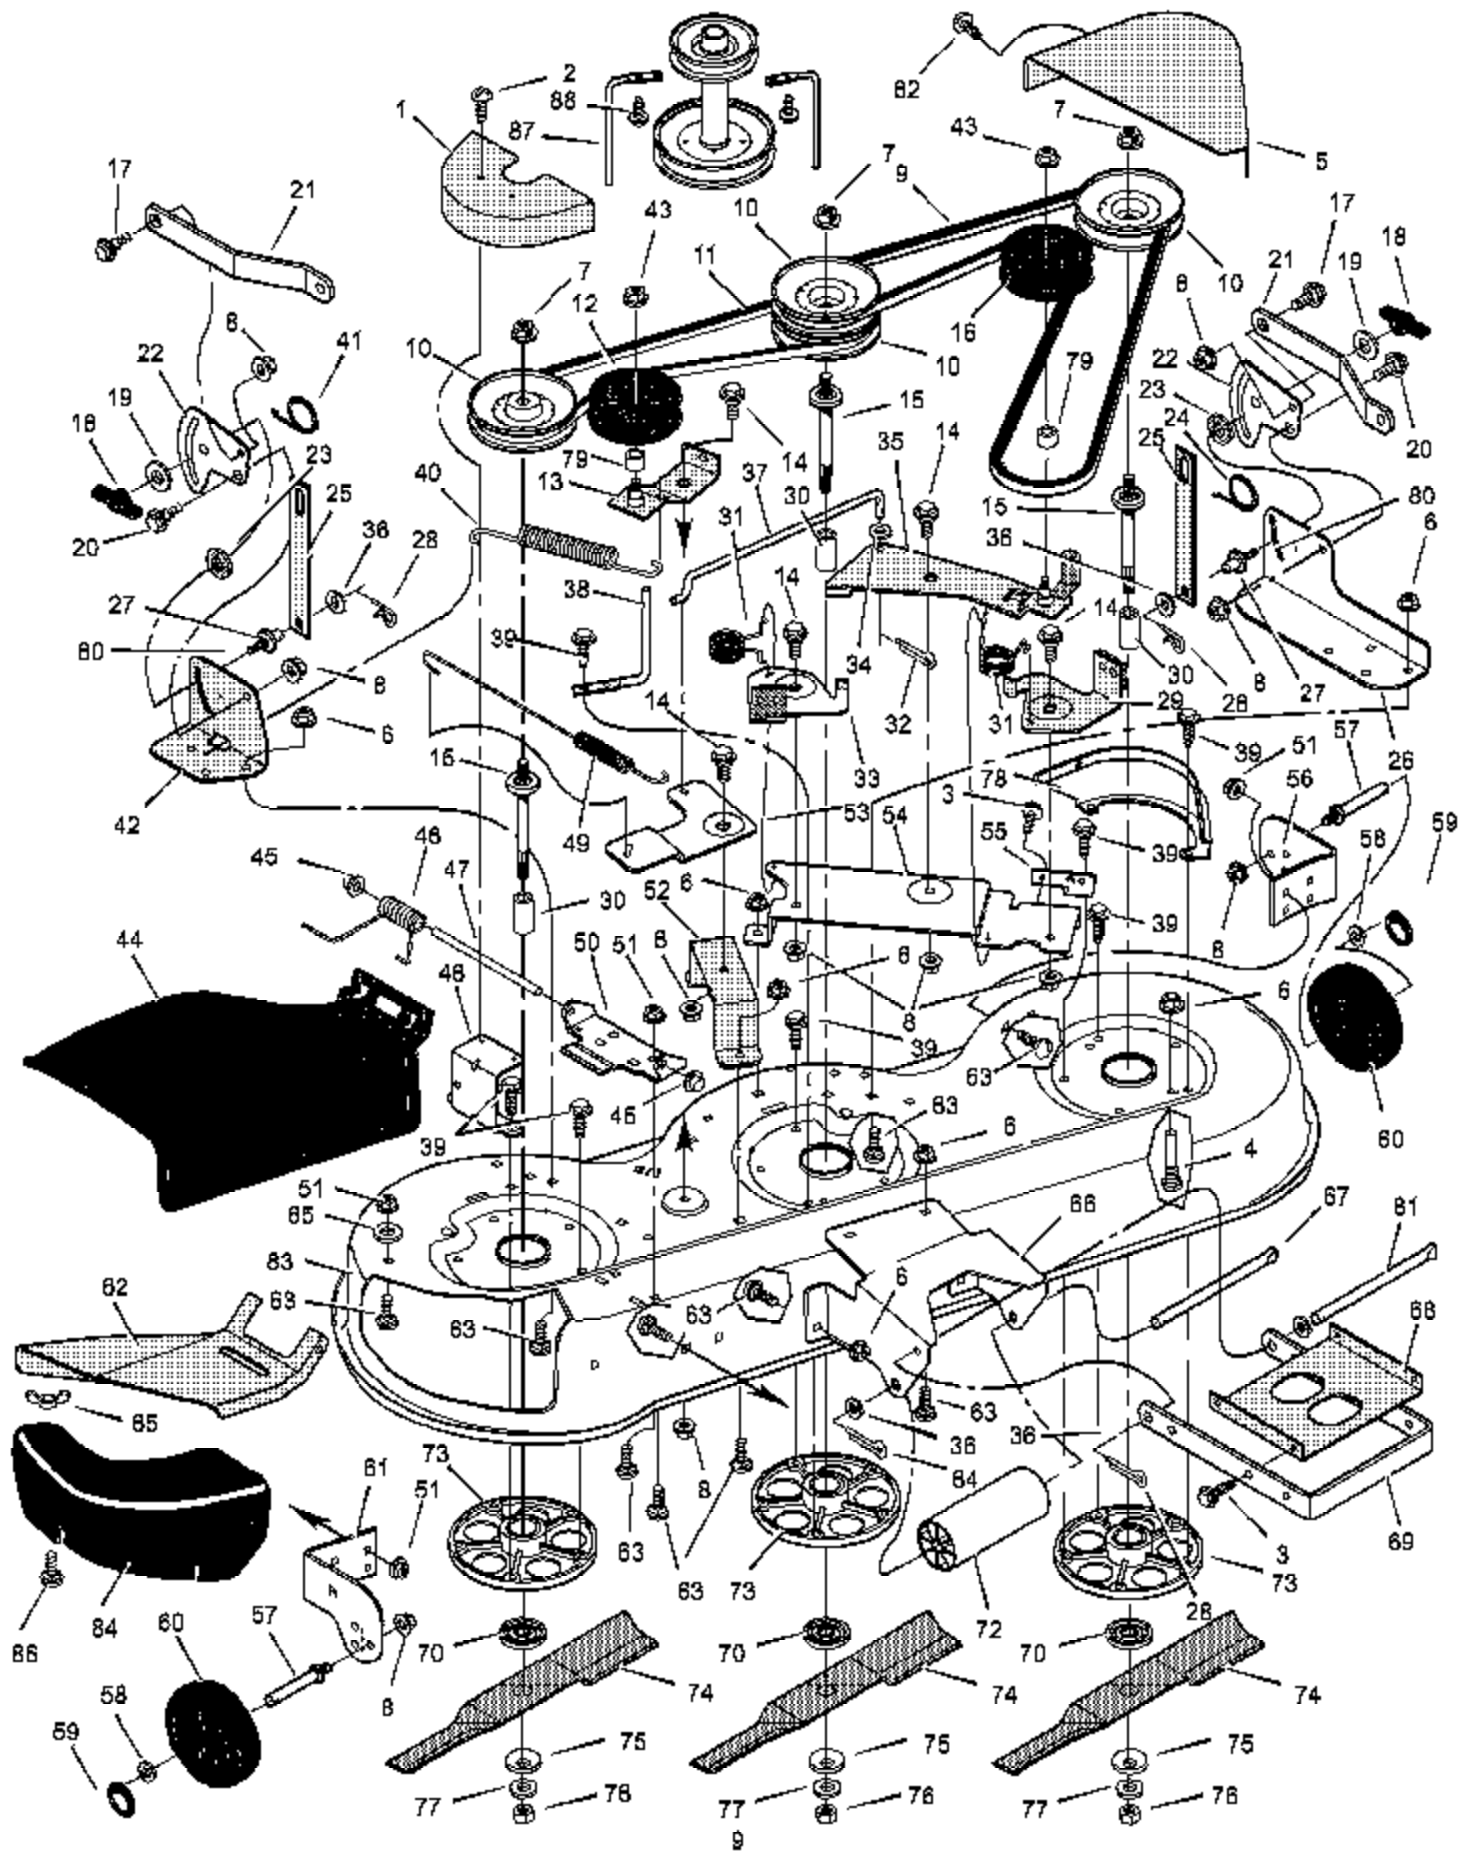

---

Ref #	Part Number	Qty	Description
57	017X38		Washer

---

Ref #	Part Number	Qty	Description
1	250X92		Harness, Light Wire
	092372		Socket, Light
	090084		Bulb, Light
2	250X87		Harness, Chassis Wire
3	092556		Switch, Ignition
	020729		Key, Ignition
	091489		Nut, Hex
	091488		Cap, Ignition
4	094136		Switch, Limit
5	054212		Fuse
	407078		Holder, Fuse
6	094613		Solenoid
	26X229		Screw, Mounting
	15X116		Locknut
7	024X32		Cable, Battery Ground
	26X213		Screw, Ground Cable
8	021075		Battery
	002X82		Bolt, Carriage
	014X79		Wingnut
9	250X67		Harness, Seat Switch Wire
10	094159		Switch, Seat Sensor
11	024X31		Cable

Ref #	Part Number	Qty	Description
1	092317		Cap, Fuel These parts are included with Key number 2.
2	690289		Tank, Fuel
3	26X253		Screw
6	26X263		Screw
14			Engine Parts are available from an Engine Authorized Service Center. See "Engines, Gasoline" or "Gasoline Engines" in the yellow pages of the telephone directory.
15	7601033		Line, Fuel (18 inches long) These parts are included with Key number 2.
16	095197		Clamp These parts are included with Key number 2.
18	092279		Pipe, Oil Drain
19	021651		Cap, Oil Drain
20	0025X7		Bolt
21	093077		Spacer
22	690507		Pulley, Stack
23	17X170		Washer
24	019X35		Lockwasher
25	01X140		Bolt
26	711851		Gasket
27	018X15		Washer
28	06X103		Bolt
29	690541		Tube, Right Exhaust
30	690542		Tube, Left Exhaust
31	690537E700		Bracket, Muffler Mounting
32	093259		Muffler
33	690538E700		Bracket, Muffler
34	690401		Choke
35	015X68		Nut
36	26X201		Screw
37	093165		Control, Throttle
38	1001456		Shield Assembly, Heat