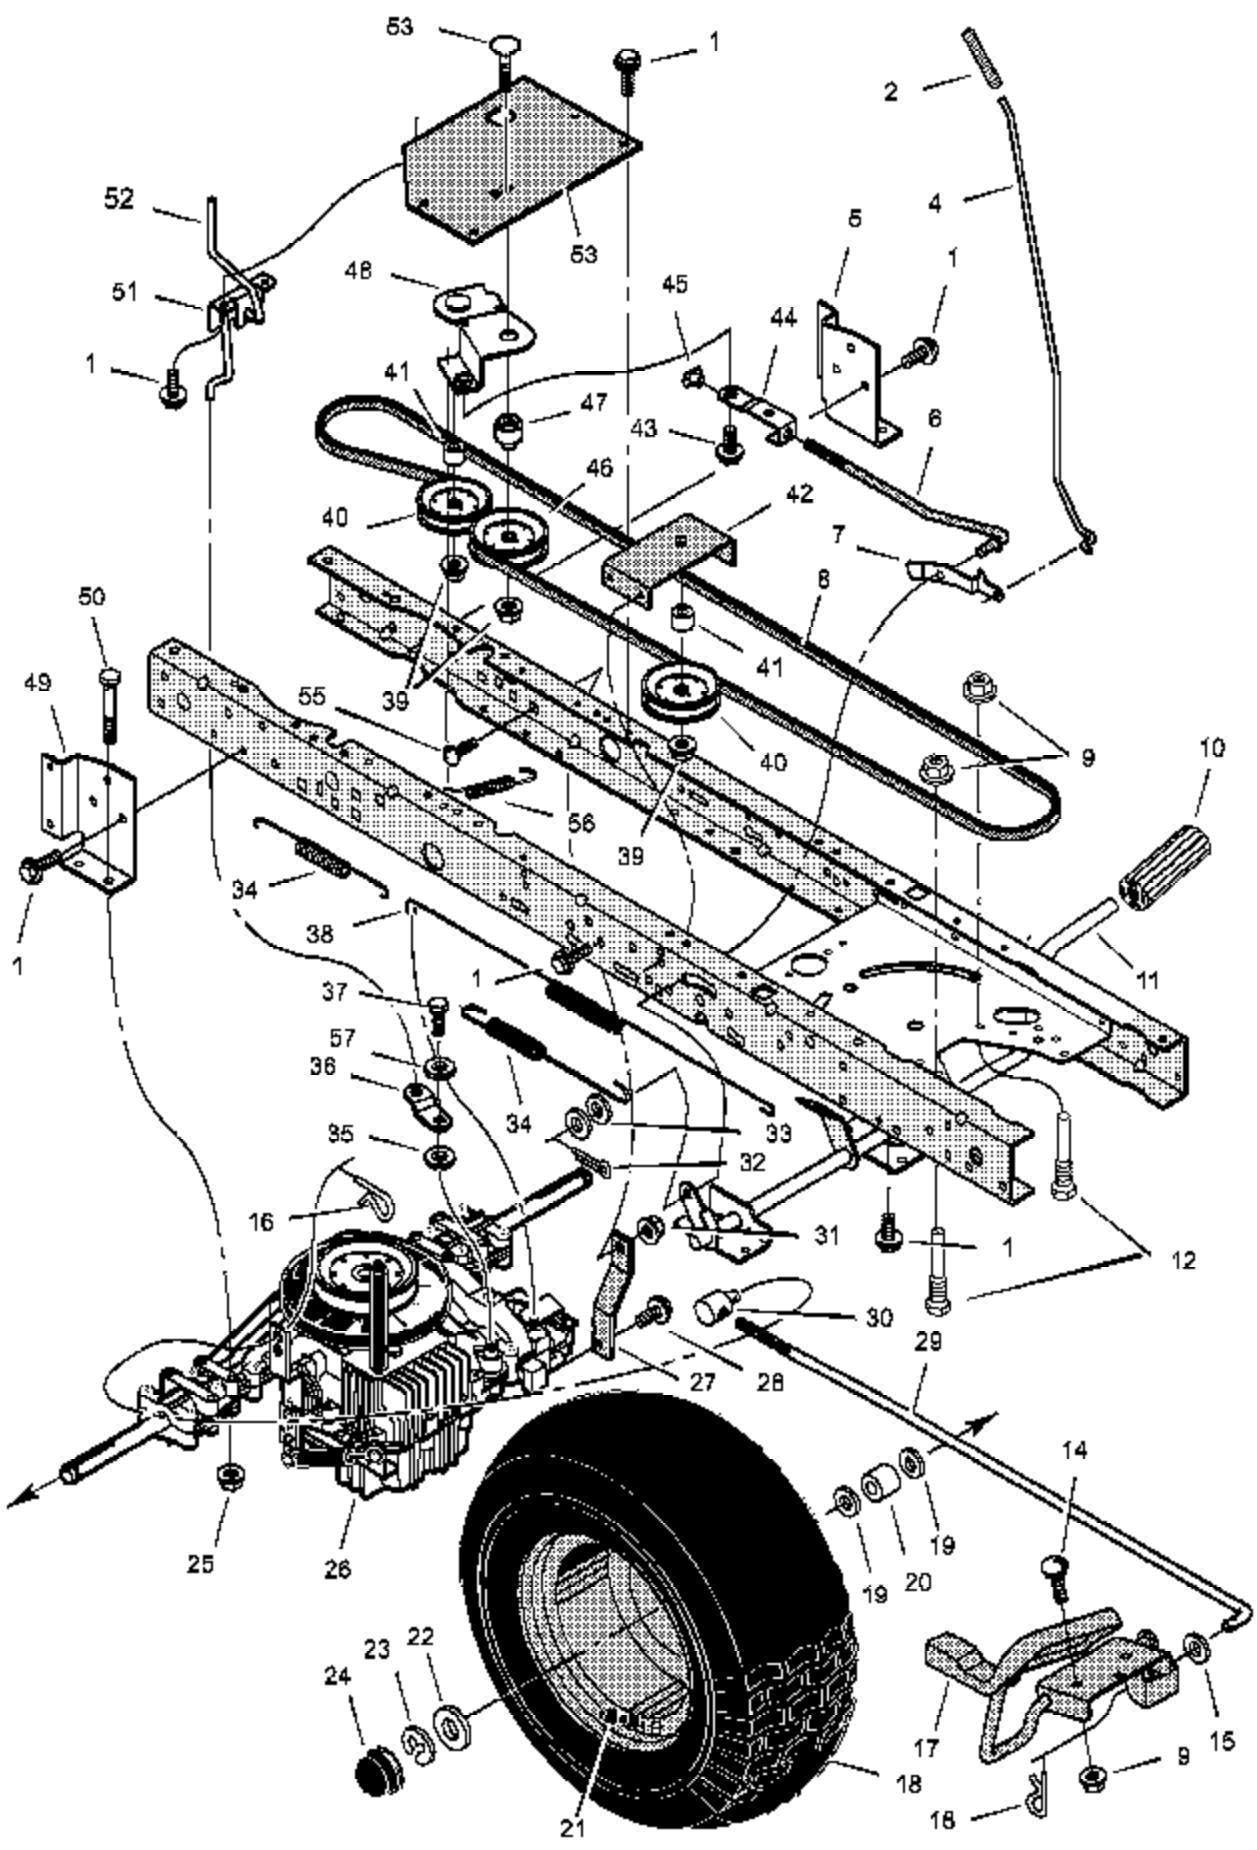

No  
Diagram  
Available

Parts List  
Only

Ref #	Part Number	Qty	Description
	48X1042	1	20 HP IC V-Twin W/O Filter
	48X236	1	Cut Finger (Mower Deck-Right Side)
	48X1114	1	Murray 20/46 IV (Hood-Side)
	48X1113	1	Murray 20/46 IV (Hood-Side)
	44X7325	1	Warning (Seat Deck-Middle)
	44X6600	1	Gage Wheel Instructions (Mower Deck-Left Side)
	44X6279	1	1-6 Height Adjust-Lift
	44X6870	1	No Step (Mower Deck-Left Side)
	48X630	1	3 Way (Mower Deck-Left Side)
	48X644	1	Wide Body LT (Seat Deck Rear Right)
	48X645	1	MURRAY (Seat Deck-Rear Center)
	44X6456	1	Deck Level Position-ONLY (Seat Deck-Left Side)
	44X7228	1	Gage Wheel Leveling (2)
	44X7535	1	Cutting Height (Seat Deck-Left Side)
	48X1116	1	V-Twin (Top of Hood)
	48X3014	1	Service Decal (465603x92)
	48X646	1	MURRAY
	44X6670	1	Ignition & Park Brake
	48X158	1	Throttle Control
	44X7190	1	Everstart Logo
	44X8063	1	Everstart
	44X6668	1	Brake/Park Brake
	44X6669	1	Dump Valve
	44X6675	1	Auto Drive
	44X6595	1	Gas Gauge
	48X1115	2	Engine B&S OHV V-Twin

---

Ref #	Part Number	Qty	Description
57	017X38		Washer

---

Ref #	Part Number	Qty	Description
1	250X92		Harness, Light Wire
	092372		Socket, Light
	090084		Bulb, Light
2	250X87		Harness, Chassis Wire
3	092556		Switch, Ignition
	020729		Key, Ignition
	091489		Nut, Hex
	091488		Cap, Ignition
4	094136		Switch, Limit
5	054212		Fuse
	407078		Holder, Fuse
6	094613		Solenoid
	26X229		Screw, Mounting
	15X116		Locknut
7	024X32		Cable, Battery Ground
	26X213		Screw, Ground Cable
8	021075		Battery
	002X82		Bolt, Carriage
	014X79		Wingnut
9	250X67		Harness, Seat Switch Wire
10	094159		Switch, Seat Sensor
11	024X31		Cable