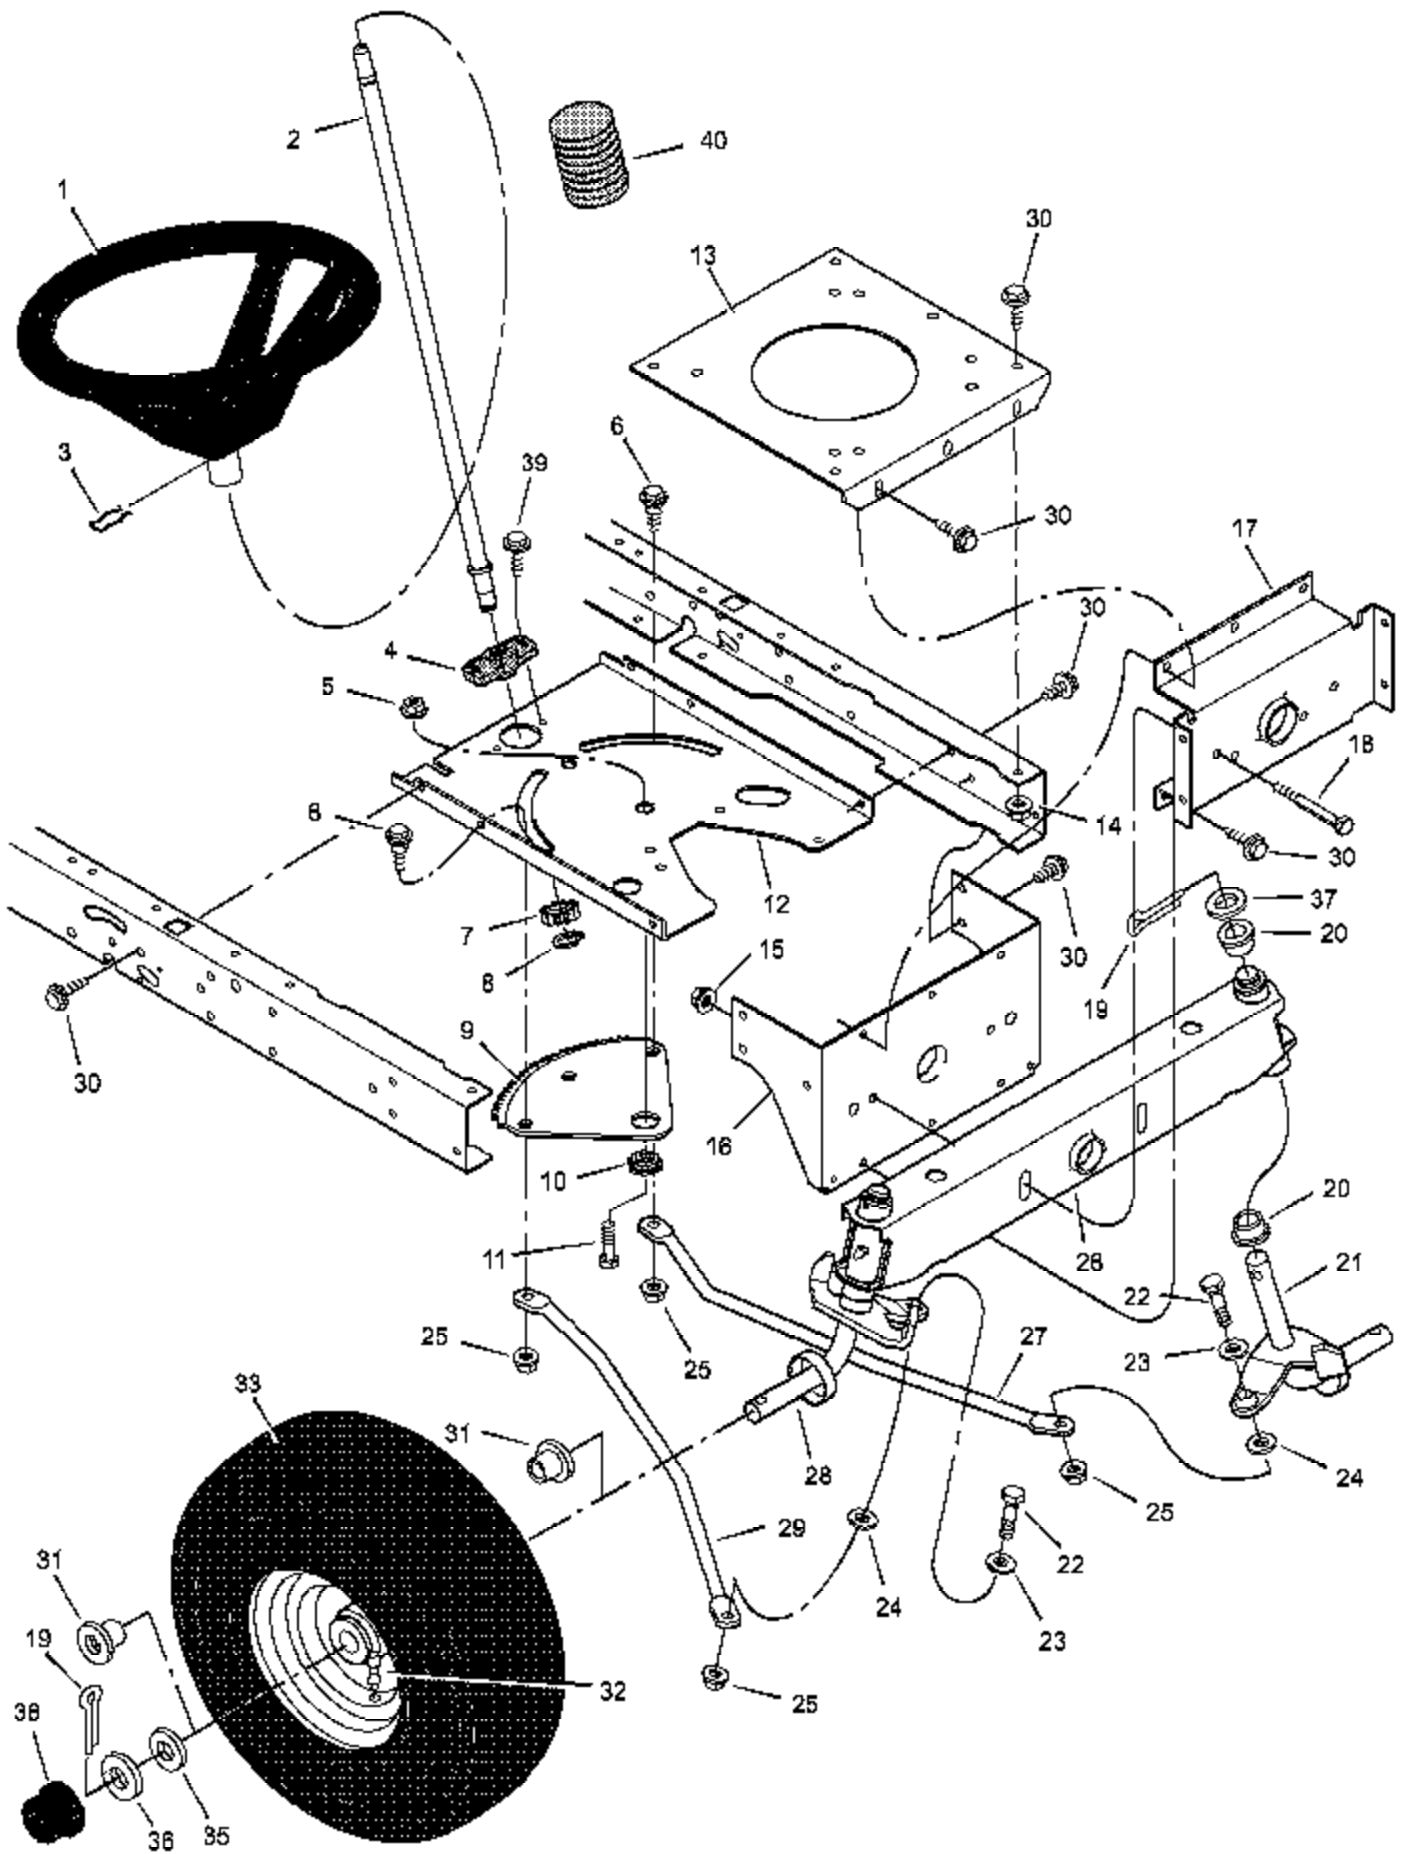

Ref #	Part Number	Qty	Description
1	094591		Wheel, Steering
2	690337		Post, Steering
3	094131		Clip, Retainer
4	094124		Bearing These parts are included with Key number 2.
5	15X111		Nut, Flange
6	009X57		Bolt, Shoulder
7	690183		Gear, Pinion These parts are included with Key number 2.
8	011X25		Ring, Snap These parts are included with Key number 2.
9	094121E700		Gear, Sector
10	094123		Bearing
11	001X84		Bolt
12	1001121E701		Plate, Steering
13	094006E701		Plate, Engine
14	015X88		Nut, Flange
15	15X118		Nut, Flange
16	1001270E701		Bracket, Hanger
17	094007E700		Axle, Hanger
18	01X146		Bolt
19	030X49		Pin, Cotter
20	690150		Bearing
21	094576E700		Spindle Assembly, Left
22	01X111		Bolt
23	17X104		Washer
24	017X53 Z		Washer
25	015X84		Nut, Flange
26	690211E700		Axle Assembly
27	095329E700		Drag Link, Left
28	094575E700		Spindle Assembly, Right
29	095328E700		Drag Link, Right
30	26X249		Screw
31	091334		Bearing, Wheel
32	024373		Stem, Valve
33	091912		Tire
	407047		Tube
34	094579-601		Wheel and Tire Assembly
35	17X195		Washer
36	17X192		Washer
37	17X113		Washer
38	094618		Hub Cap (Optional)
39	26X267		Screw
40	092059		Bellows (Optional)