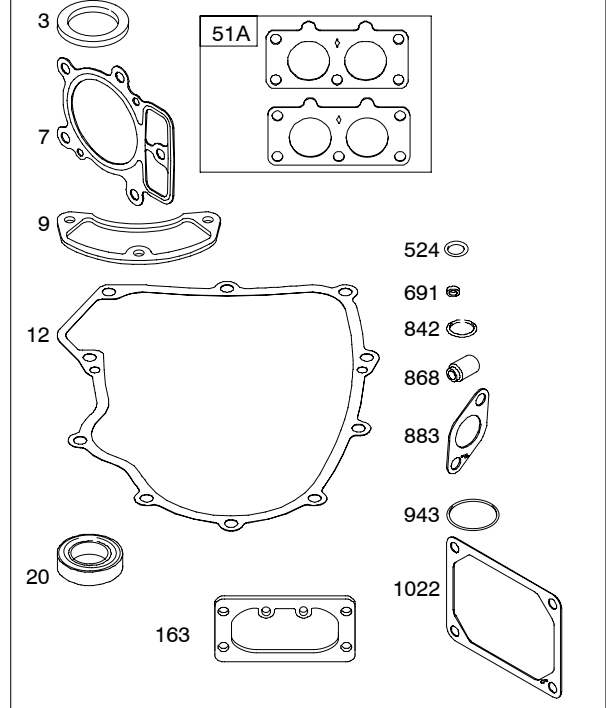

44P700

Illustrated Parts List

Model Series

44P700

TYPE NUMBERS
0016 through 0884.

TABLE OF CONTENTS

Air Cleaner	6
Alternators	8
Blower Housing/Shrouds	6
Camshaft	3
Carburetor	5
Controls	7
Crankshaft	3
Cylinder	2
Cylinder Head	4
Electric Starter	7
Engine Sump	2
Exhaust System	5
Flywheel	7
Ignition	8
Gasket Set - Engine	2
Gasket Set - Valve	4
Lubrication	3
Kit-Carburetor Overhaul	5
Piston, Rings, Connecting Rod	3
Valves	4

44P700

10

750

1058 OPERATOR'S MANUAL

1330 REPAIR MANUAL

358A ENGINE GASKET SET

Illustrations cover a range of engines. Parts shown without corresponding text may not be used on your specific engine.

24

Illustrations cover a range of engines. Parts shown without corresponding text may not be used on your specific engine.
 3581-3 Assemblies include all parts shown in frames.

04/26/2007

44P700

Illustrations cover a range of engines. Parts shown without corresponding text may not be used on your specific engine.