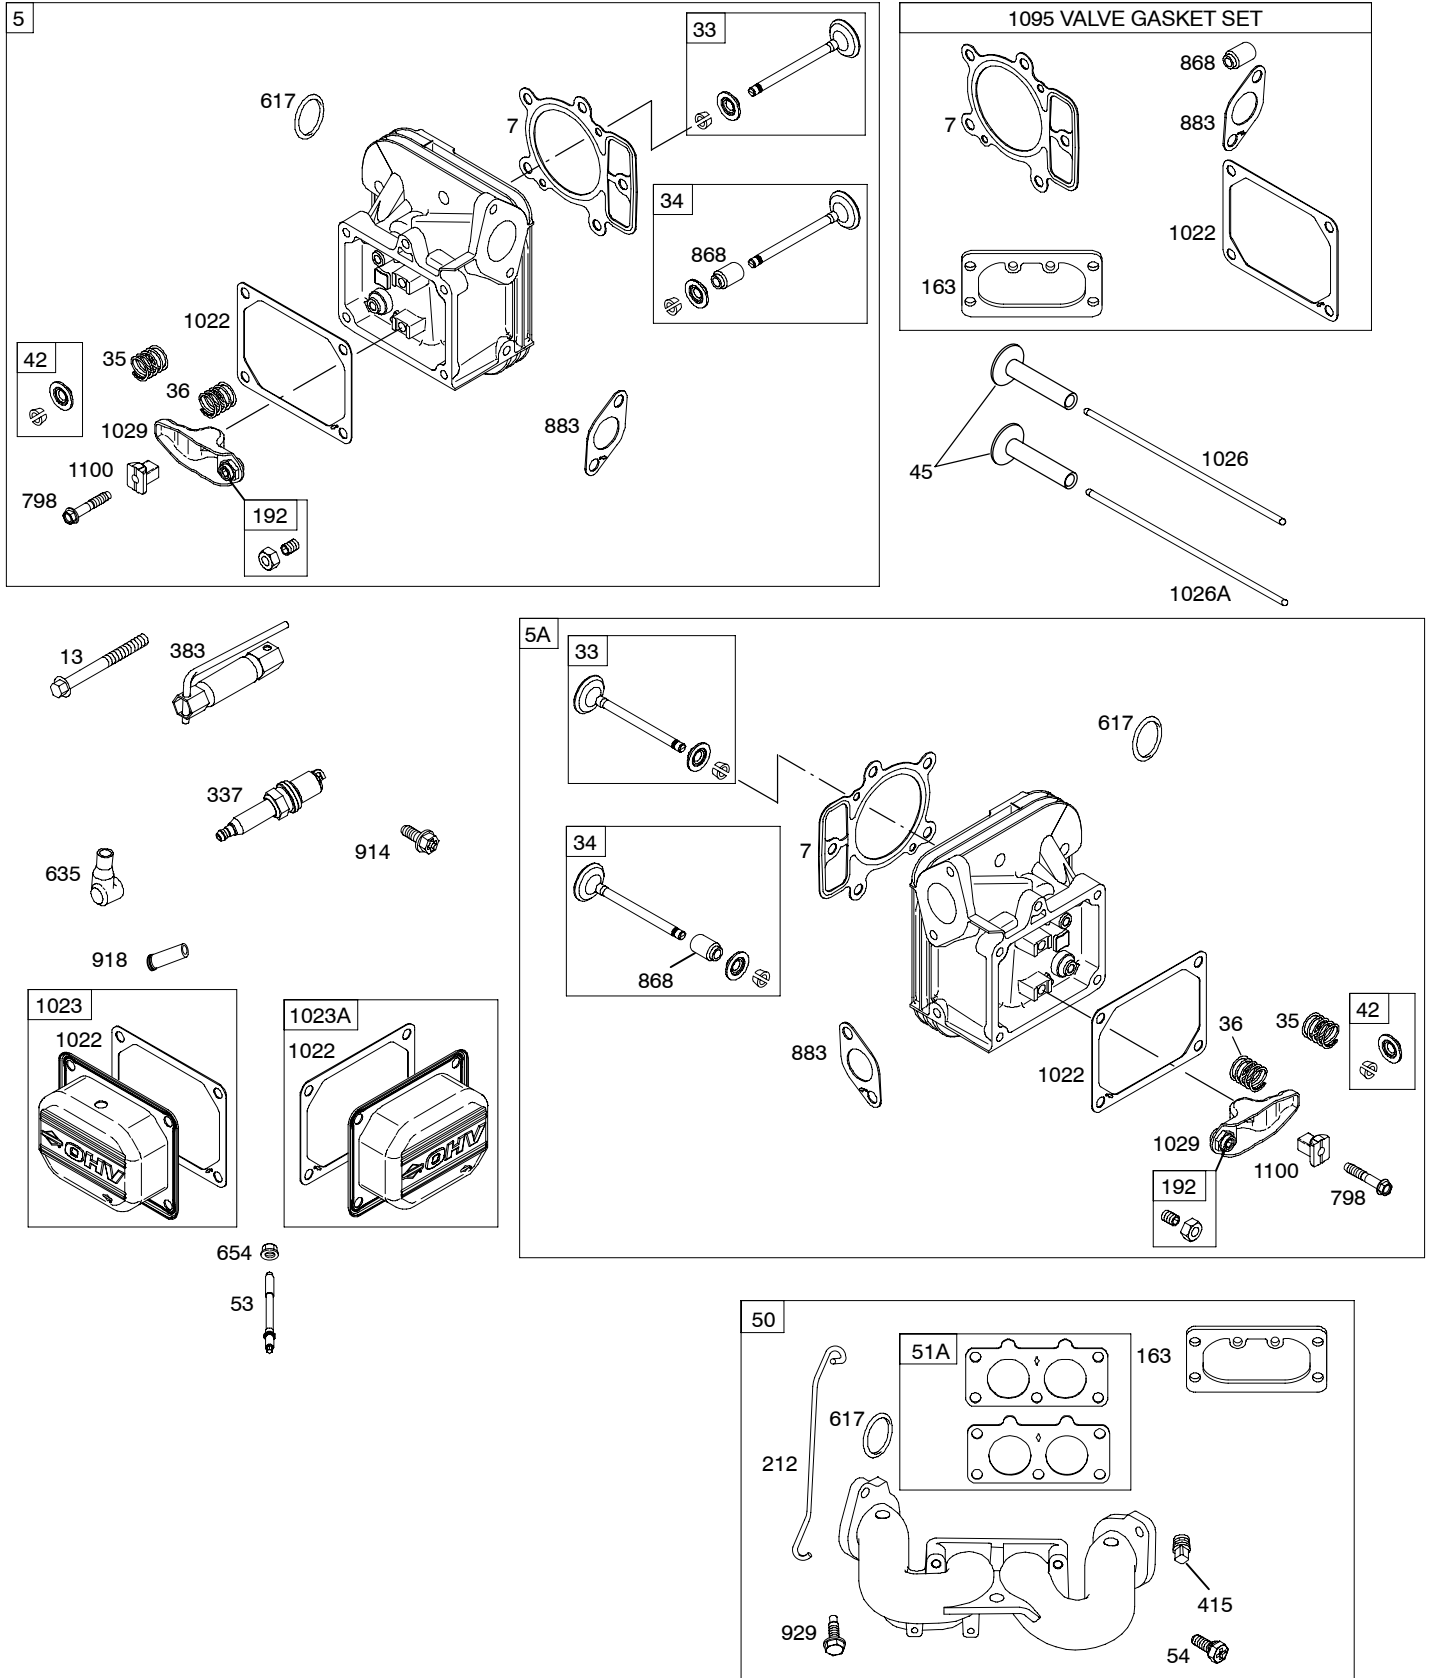

44P700

Illustrations cover a range of engines. Parts shown without corresponding text may not be used on your specific engine.