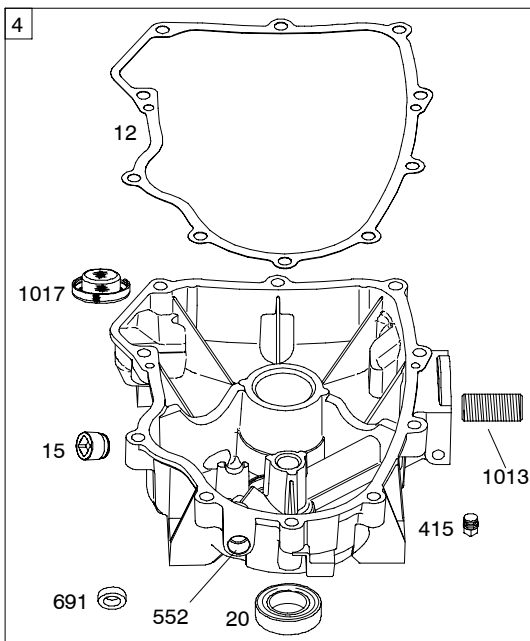

750

1058 OPERATOR'S MANUAL

1330 REPAIR MANUAL