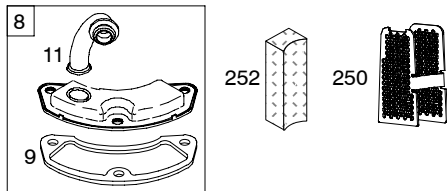

750

1058 OPERATOR'S MANUAL

1330 REPAIR MANUAL