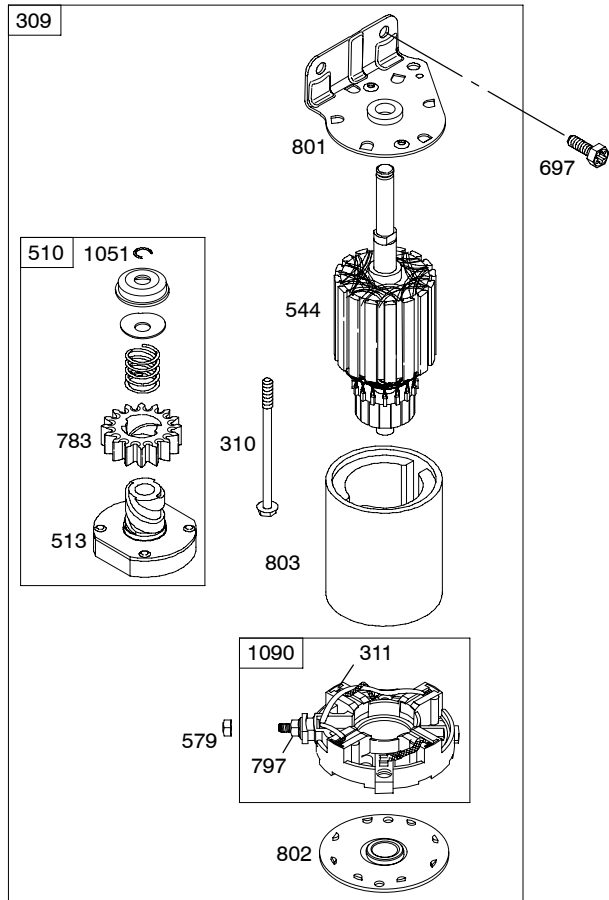

Illustrations cover a range of engines. Parts shown without corresponding text may not be used on your specific engine.
3581-7 Assemblies include all parts shown in frames. 04/26/2007