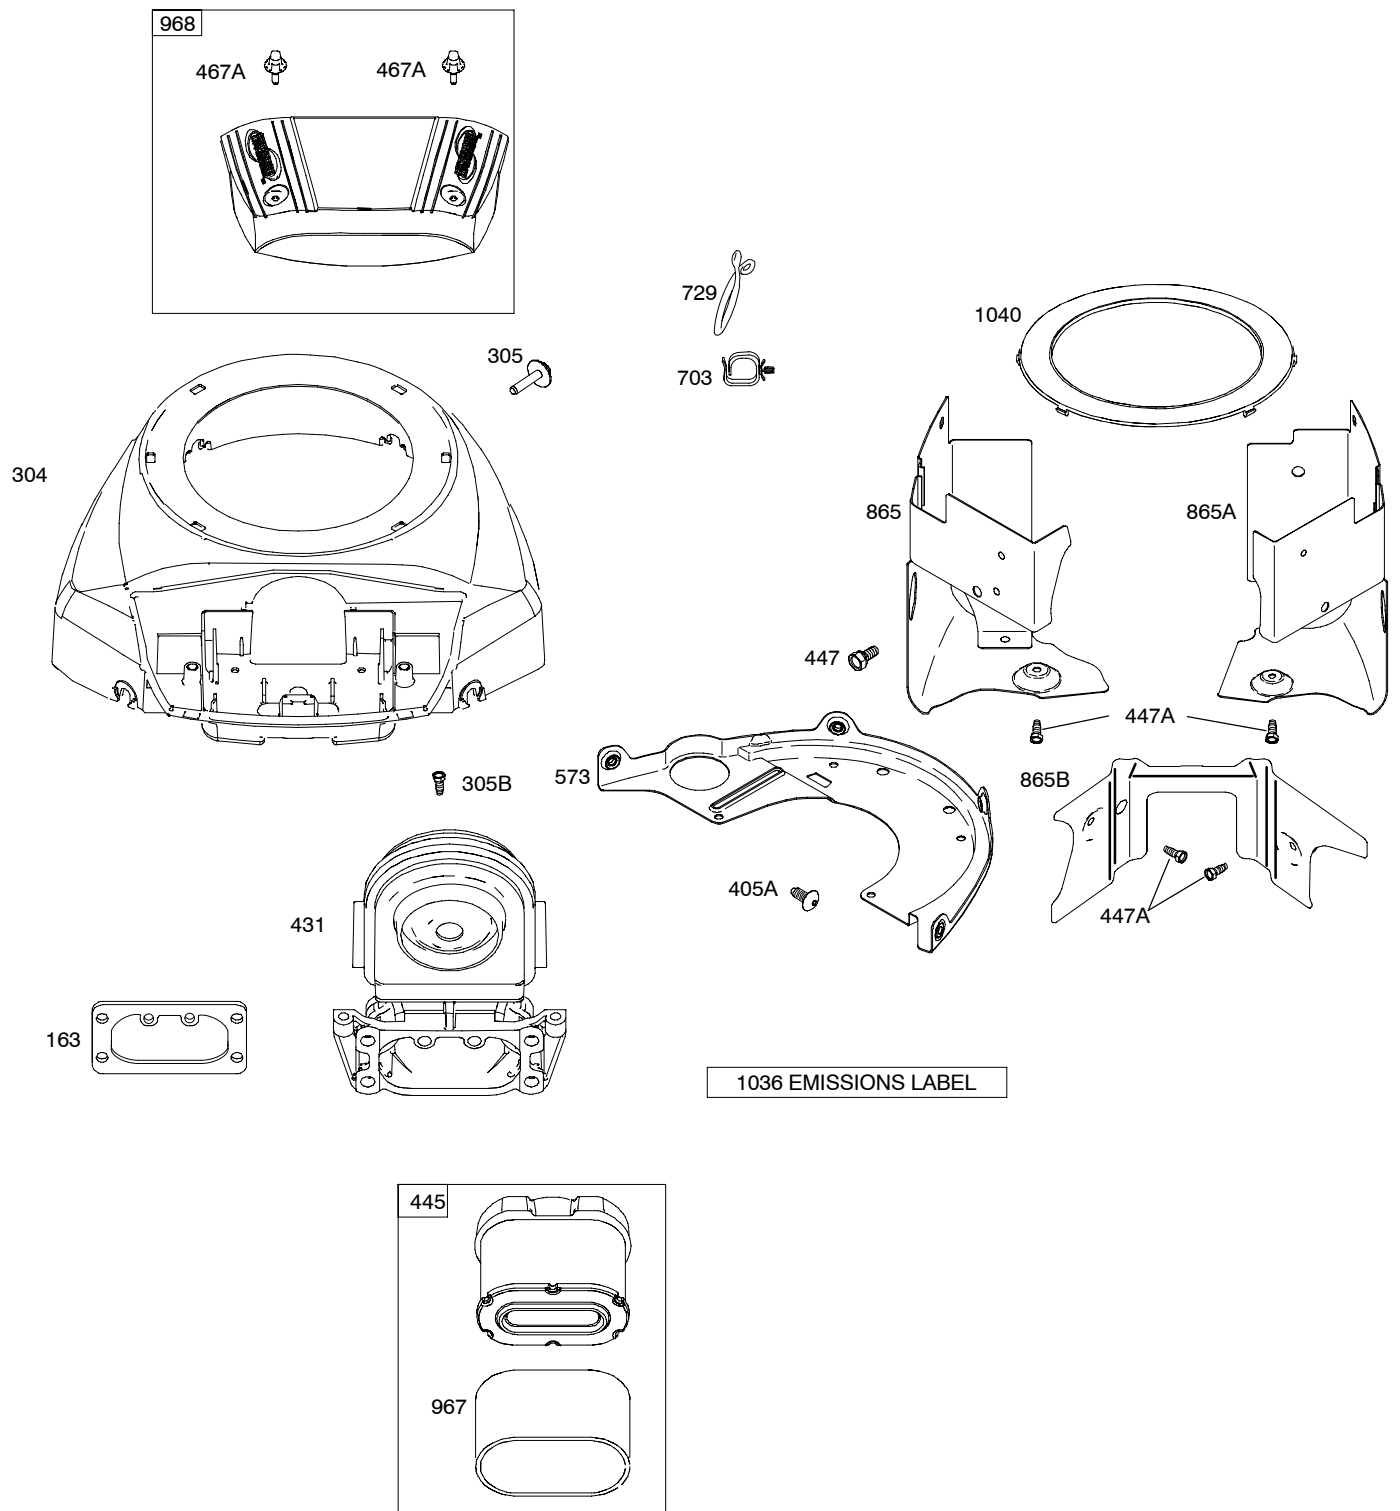

44P700

Illustrations cover a range of engines. Parts shown without corresponding text may not be used on your specific engine.
3581-6 Assemblies include all parts shown in frames.

04/26/2007