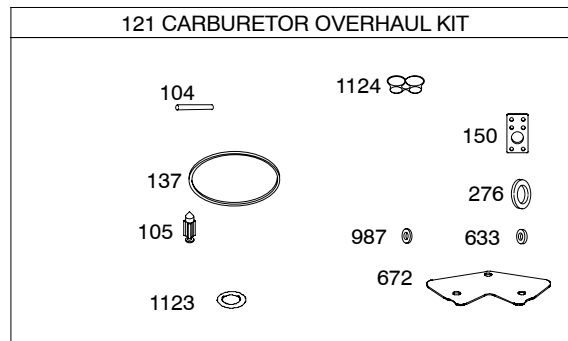

Illustrations cover a range of engines. Parts shown without corresponding text may not be used on your specific engine.
3581-5 Assemblies include all parts shown in frames. 04/26/2007