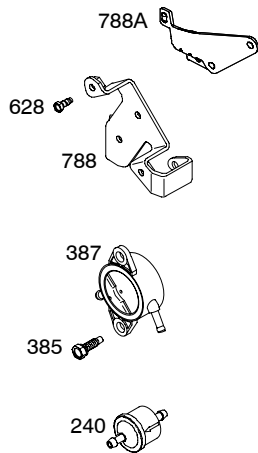

44P700

Illustrated Parts List

Model Series

44P700

TYPE NUMBERS
0016 through 0884.

TABLE OF CONTENTS

Air Cleaner	6
Alternators	8
Blower Housing/Shrouds	6
Camshaft	3
Carburetor	5
Controls	7
Crankshaft	3
Cylinder	2
Cylinder Head	4
Electric Starter	7
Engine Sump	2
Exhaust System	5
Flywheel	7
Ignition	8
Gasket Set - Engine	2
Gasket Set - Valve	4
Lubrication	3
Kit-Carburetor Overhaul	5
Piston, Rings, Connecting Rod	3
Valves	4

44P700

10

750

1058 OPERATOR'S MANUAL

1330 REPAIR MANUAL

358A ENGINE GASKET SET

Illustrations cover a range of engines. Parts shown without corresponding text may not be used on your specific engine.

24

Illustrations cover a range of engines. Parts shown without corresponding text may not be used on your specific engine.
 3581-3 Assemblies include all parts shown in frames.

04/26/2007

44P700

Illustrations cover a range of engines. Parts shown without corresponding text may not be used on your specific engine.