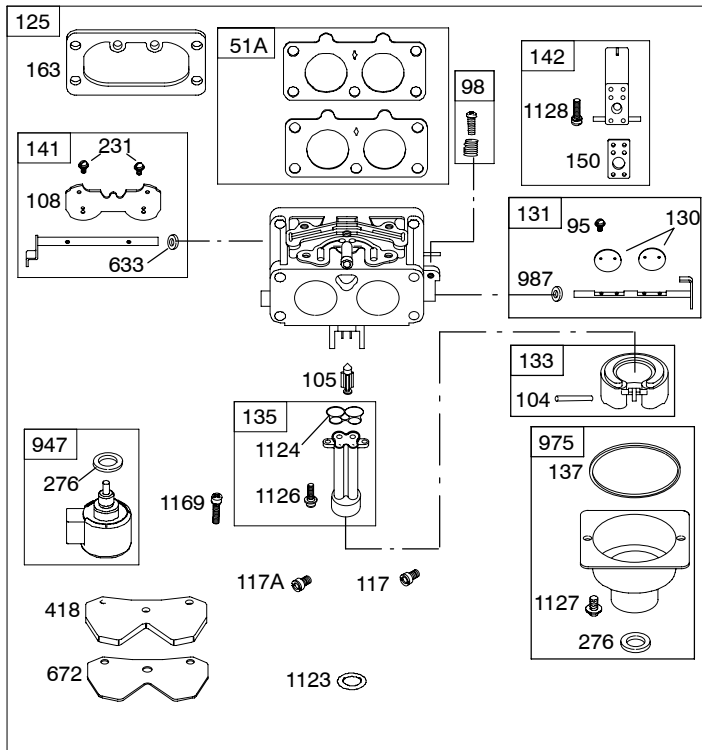

44P700

Illustrated Parts List

Model Series

44P700

TYPE NUMBERS
0016 through 0884.

TABLE OF CONTENTS

Air Cleaner	6
Alternators	8
Blower Housing/Shrouds	6
Camshaft	3
Carburetor	5
Controls	7
Crankshaft	3
Cylinder	2
Cylinder Head	4
Electric Starter	7
Engine Sump	2
Exhaust System	5
Flywheel	7
Ignition	8
Gasket Set - Engine	2
Gasket Set - Valve	4
Lubrication	3
Kit-Carburetor Overhaul	5
Piston, Rings, Connecting Rod	3
Valves	4

44P700

10

750

1058 OPERATOR'S MANUAL

1330 REPAIR MANUAL

358A ENGINE GASKET SET

Illustrations cover a range of engines. Parts shown without corresponding text may not be used on your specific engine.

24

Illustrations cover a range of engines. Parts shown without corresponding text may not be used on your specific engine.
 3581-3 Assemblies include all parts shown in frames.

04/26/2007

44P700

Illustrations cover a range of engines. Parts shown without corresponding text may not be used on your specific engine.