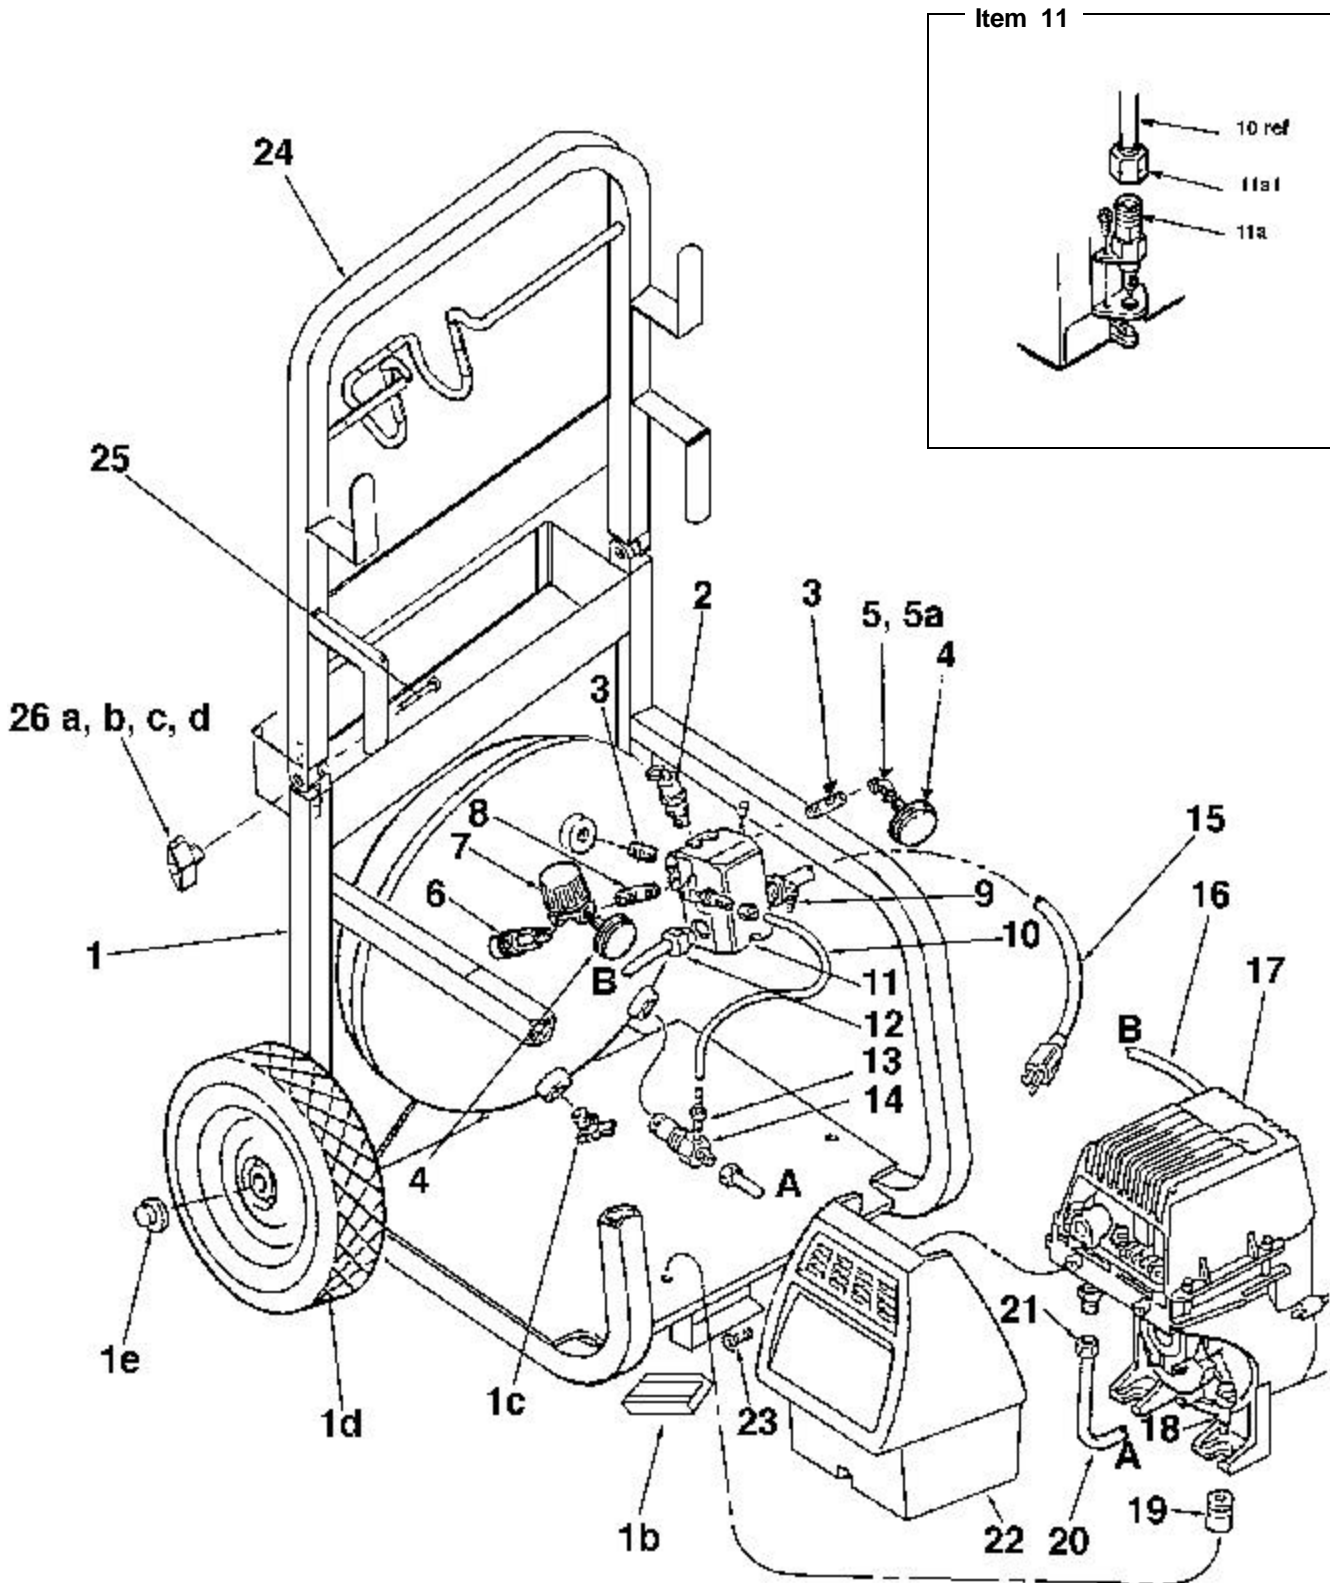

MODEL K0170410

PARTS DRAWING

DATE 5/01/98

ORIGINAL

MODEL K0170410

SERVICE PARTS LIST

<u>Item</u>	<u>Part No</u>	<u>Qty</u>	<u>Description</u>
1	150-0071	1	Tank assy, includes 1b-1e 4 gallon
1b	094-0015	1	Pad
1c	072-0001	1	Petcock
1d	095-0026	2	Wheel
1e	033-0001	2	Hubcap
2	136-0056	1	Valve, 140 PSI, 1/4 NPT ASME
3	065-0031	2	Nipple, 1/4 NPT x .87" lg
4	032-0056	2	Gauge, 220 PSI
5	064-0019	1	Elbow
5a	063-0023	1	Bushing, 1/4 NPT x 1/8 NPT
6	036-0039	1	Coupler
7	019-0167	1	Regulator
8	065-0033	1	Nipple, 1/4 NPT x 1.50" lg
9	071-0002	1	Strain relief
10	145-0276	1	Tube, bleeder also order 058-0017 qty 1
11	034-0121	1	Switch, pressure, includes 11a
11a	136-0013	1	Valve, bleeder, includes 11a1
11a1	058-0017	1	Nut, 1/4" O.D. tube
12	071-0008	1	Strain relief
13	068-0506	1	Connector, 1/8 NPT x 1/4 barb
14	031-0037	1	Valve, check 1/2 NPT x 3/8" O.D. tube
15	026-0142	1	Cord, power
16	026-0160	1	Cord, interconnect B-B
17	040-0274	1	Pump/motor assy
18	059-0221	3	Bolt, shoulder, 1/4-28
19	093-0019	3	Grommet
20	145-0275	1	Tube, transfer A-A also order 058-0007 qty 2
21	058-0007	2	Nut, 3/8" O.D. tube
22	142-0097	1	Shroud
23	061-0108	3	Screw, #8-32 x 7/16" lg
24	150-0067	1	Handle
25	059-0288	2	Bolt
26	092-0013	2	Knob clamp
26a	068-0052	4	Connector
26b	059-0287	4	Screw
26c	058-0122	4	Wiz lock
26d	060-0115	2	Washer
Not Shown	012-0058SP		Hose