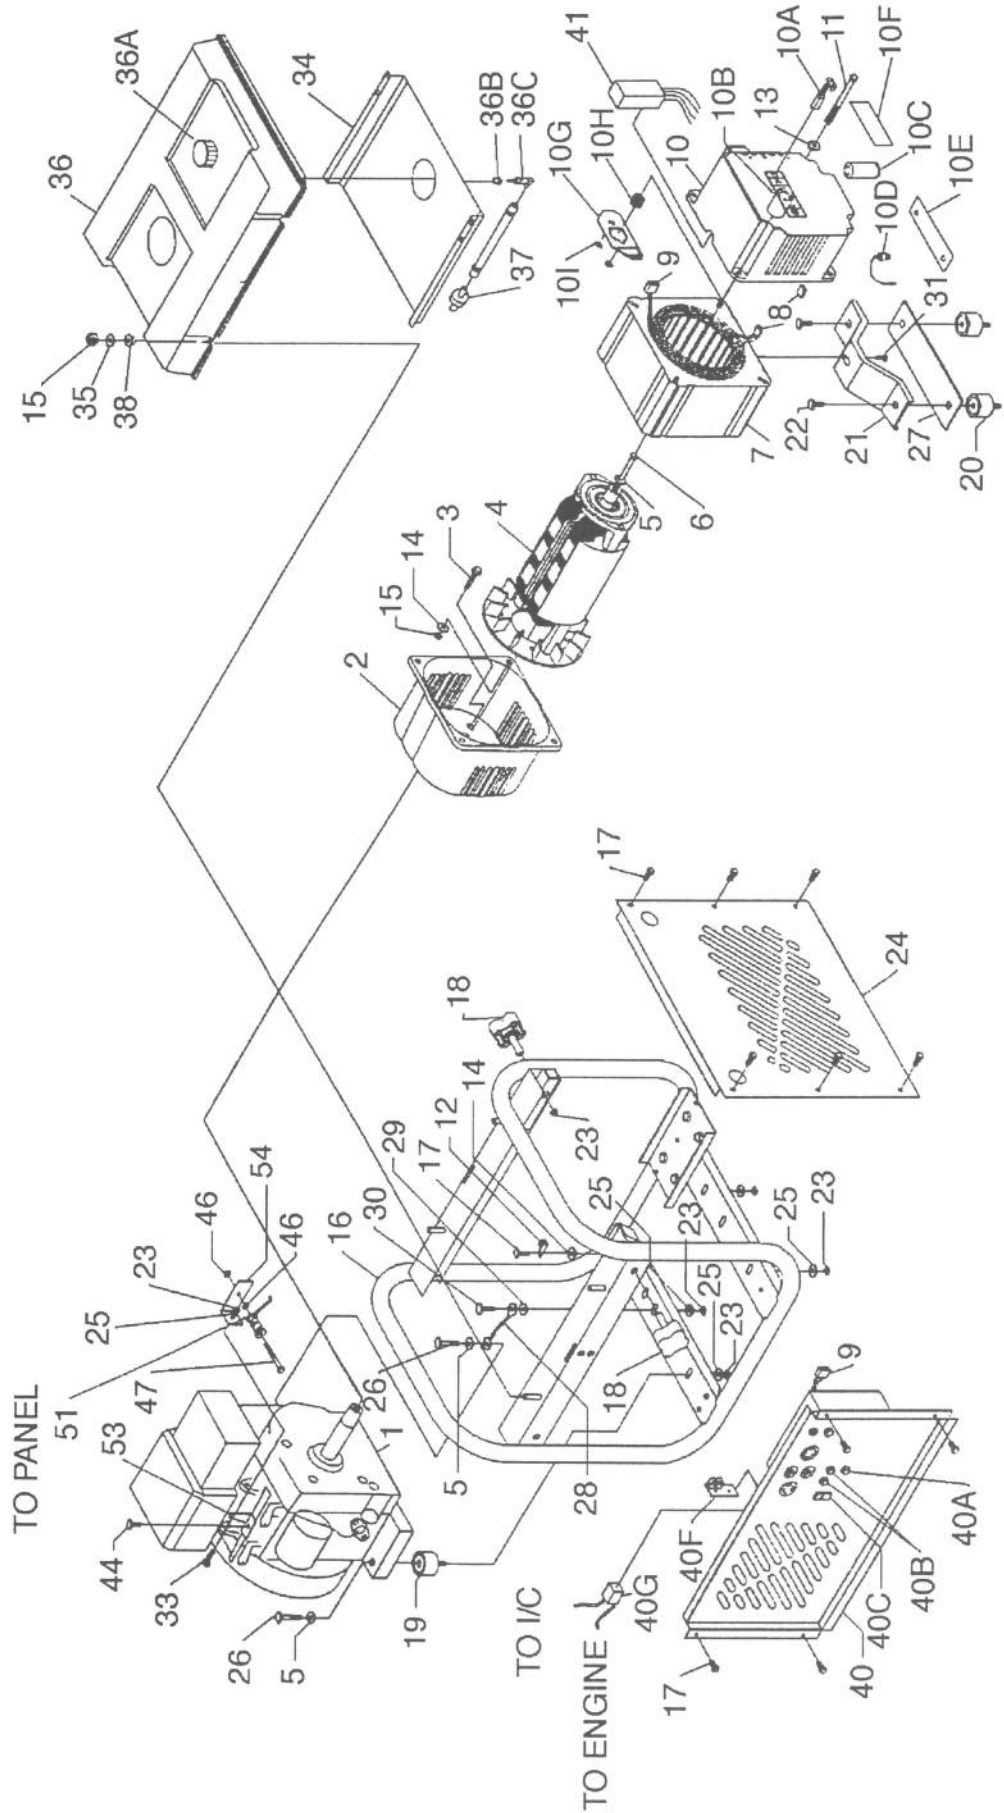

SERVICE PARTS LIST

MODEL
GEN CONTRACTOR 6KW IC

PART NUMBER
PM0486223

SERVICE PARTS LIST

MODEL
GEN CONTRACTOR 3.5KW

PART NUMBER

PM0483503
486223

REF. NO.	PART NO.	DESCRIPTION	QUANTITY
1	NOTE A	ENGINE, 13 HP HONDA	1
2	0050236.01	ADAPTER, ENGINE	1
4	0049623	ROTOR, 7KW RF5	1
7	0050436	STATOR, 7KW 60HZ	1
8	0049835	CONNECTOR HSG. SET, ENDBELL	1
9	0050400	CONNECTRO HSG. SET, PANEL	1
10	0050237.01	ENDBELL, WIRED COMPLETE	1
10A	0050439	BRUSH, E-4R	2
10B	0035188	BEARING, NEEDLE FTT-1212	1
10C	0034819.01	CAPACITOR, 130MF	1
10D	0034843	DIODE	2
10E	0038976	HEAT SINK FOR DIODE	1
10F	0048844	COVER, BRUSH	1
10G	0051080	SHIELD, ENDBELL	1
10H	0051093	TOLERANCE RING	1
10I	0050397	RETAINING CLIPS	2
12	0008854	LUG, GROUND	1
16	0053313	CARRIER ASSEMBLY	1
18	0053180	KNOB	2
19	0051094	ISOLATOR, ENGINE	2
20	0051094	ISOLATOR, STATOR	2
21	0049693	BRACKET, STATOR	1
24	0053317	PANEL, END 48-6	1
27	0050334	BRACKET, STATOR SUPPORT	1
28	0049224	ASSY, GROUND WIRE	1
34	0049453.02	SHIELD, HEAT	1
36	0053829	TANK ASSEMBLY COMPLETE	1
36A	0050322	CAP, FUEL	1
36B	0049113	BUSHING, FUEL	1
36C	0050766	FITTING, FUEL	1
37	0051102	FILTER, FUEL	1
38	0048243	BUSHING, STEP	1
40	0053327	PANEL, WIRED COMPLETE	1
40A	0049071	CIRCUIT BREAKER, 20 AMP	1
40B	0048337	CIRCUIT BREAKER, 35 AMP	2
40C	0050298	SWITCH	1
40F	0050625.01	MODULE, IDLE CONTROL	1
40G	0053340	IDLE CONTROL ASSY	1
51	0051786	ELECTRO-MAGNET	1
53	0053339	BRACKET, FLAPPER IC	1
54	0053321	BRACKET, ELECTRO-MAGNET	1