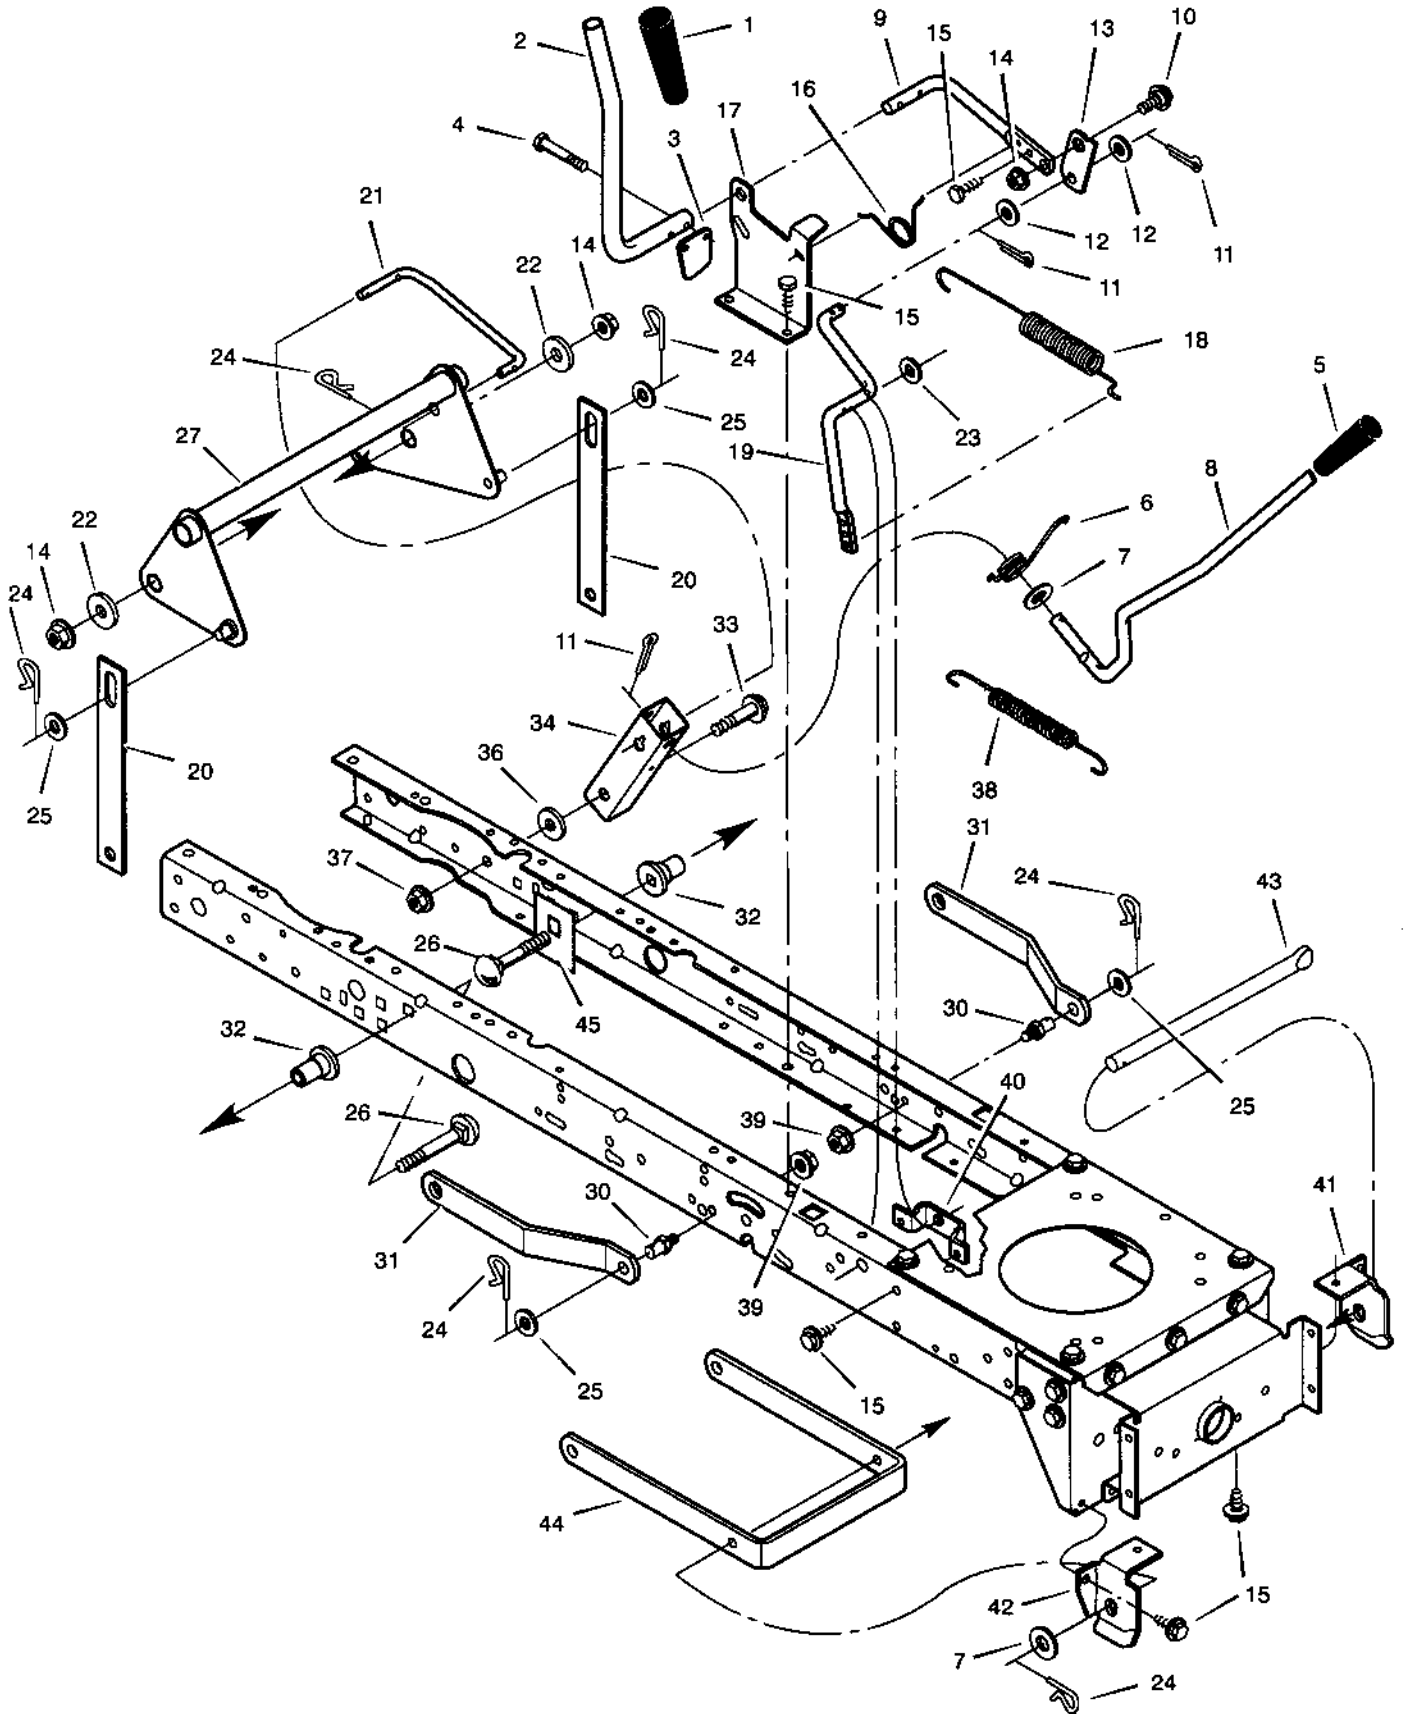

MODEL 425009x8A

REPAIR PARTS MOWER HOUSING SUSPENSION

MODEL 425009x8A

REPAIR PARTS MOWER HOUSING SUSPENSION

Key No.	Description	Part No.	Key No.	Description	Part No.
1	Grip	092698	22	Washer	17x168
2	Handle, PTO	094100 Z	23	Washer	017x57
3	Pad, Switch	094022 Z	24	Pin, Hair	0031x4
4	Bolt	0025x3	25	Washer	017x91 Z
5	Grip	092697	26	Bolt, Carriage	002x85
6	Spring	166x40	27	Lever Assembly, Lift	1001111E700
7	Washer	17x103	30	Pin	094067
8	Lever, Lift	690533	31	Bracket, Rear Suspension	094055E700
9	Lever, PTO	094017 Z	32	Spacer, Lifter	690151
10	Bolt, Shoulder	009x39	33	Bolt, Shoulder	009x53
11	Pin, Cotter	030x20	34	Bracket, Pivot	094015E700
12	Washer	017x57	36	Washer	17x191
13	Link, PTO	094004 Z	37	Nut, Flange	015x84
14	Nut, Flange	015x84	38	Spring	165x131
15	Screw	26x249	39	Nut, Flange	015x68
16	Spring	166x39	40	Bracket, PTO	094005E700
17	Bracket, PTO	094018E700	41	Hanger, Left Deck	094027E700
18	Spring	165x119	42	Hanger, Right Deck	094026E700
19	Crank, PTO	690394E700	43	Rod, Hanger	094158 Z
20	Link, Lift	690212E700	44	Bracket, Suspension	690539E700
21	Link, Lift Handle	690122E700	45	Plate, Stiffening	1001098E700