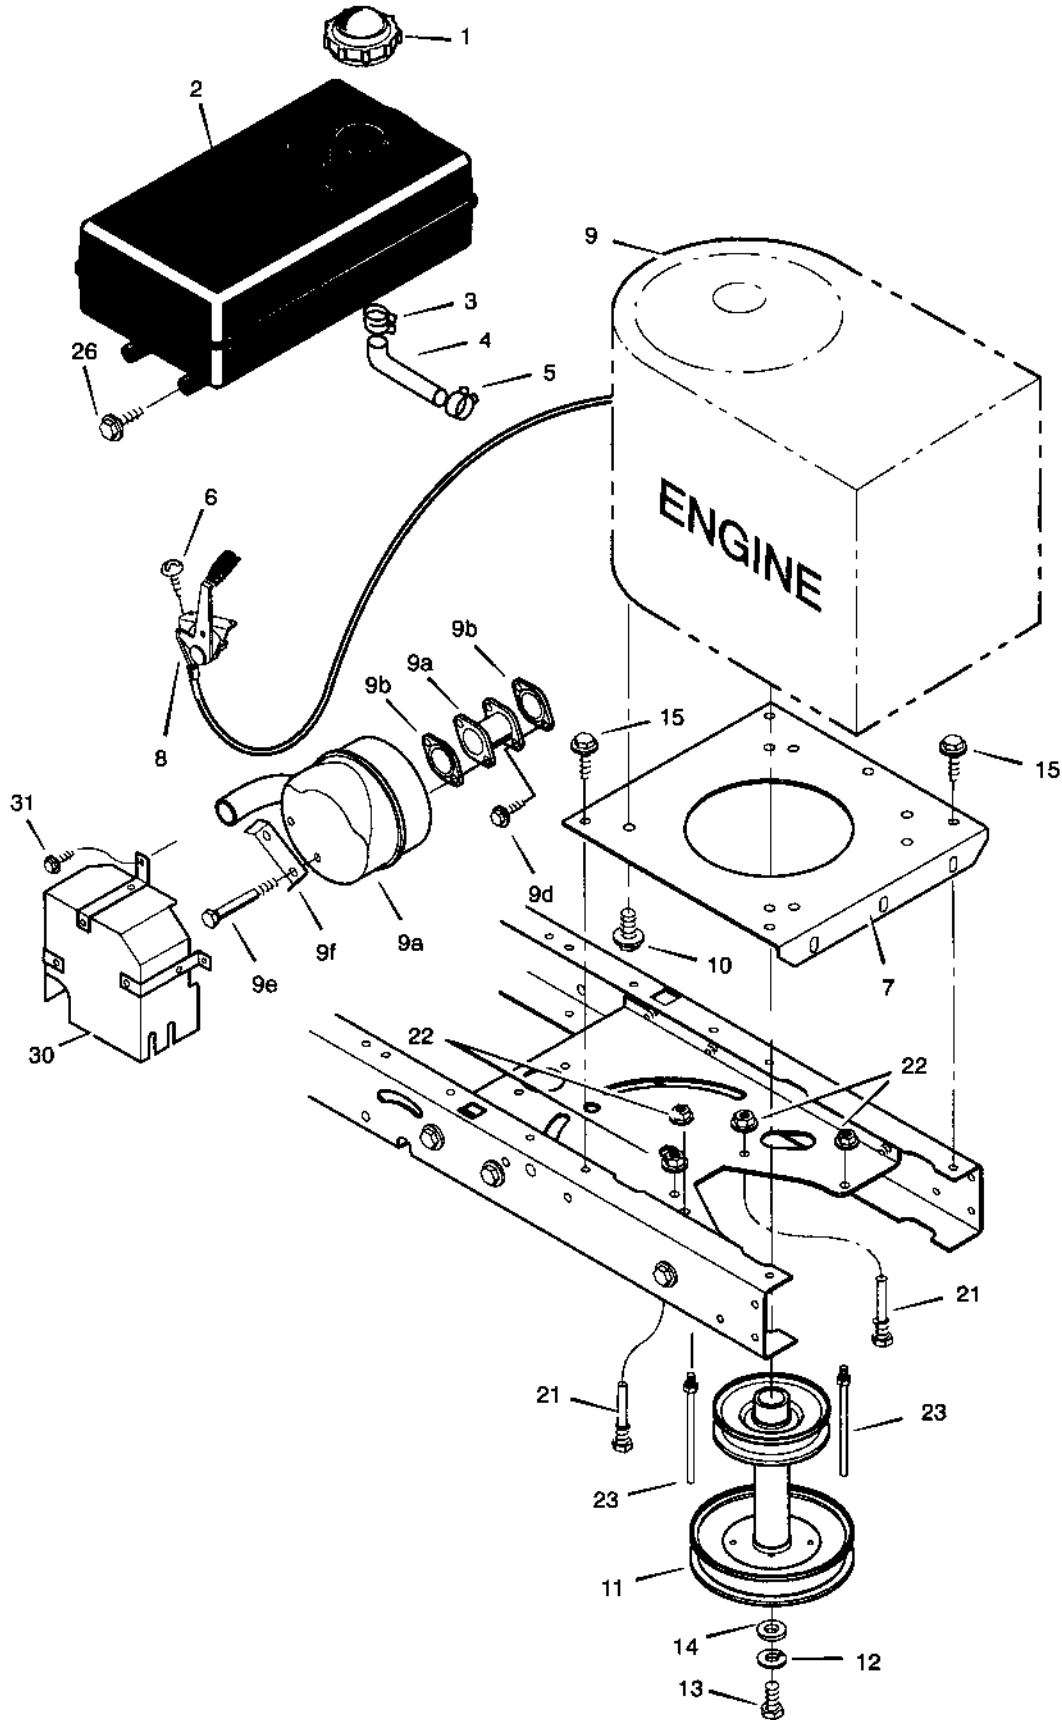

MODEL 425009x8A

REPAIR PARTS MOWER HOUSING

Key No.	Description	Part No.	Key No.	Description	Part No.
1	Pulley, Jackshaft	094199	33	Bolt, Carriage	002x53
2	Nut, Hex	15x121	34	Mandrell Housing	1001200
3	Belt, Mower Drive	037x88	35	Bracket, Suspension	690539E700
4	Pulley, Idler	690387	36	Adapter, Blade	690411
5	Nut, Flange	015x84	37	Blade	095100E701
6	Spacer, Pulley **	1001197	38	Washer	17x166
8	Link, Lift	690212E700	39	Washer	17x165
9	Pad, Friction	094137	40	Nut	15x100
10	Bolt, Shoulder	009x52	41	Spring	166x4
11	Bracket, Suspension	094055E700	42	Cap, Push On	028x23
12	Pad Assembly, Left Brake	094049E700	43	Rod, Deflector	094957 Z
13	Knob	094068	44	Deflector Assembly	094707 SE
14	Bolt, Shoulder	009x51	45	Bracket, Deflector Hinge	094956E700
15	Plate, Suspension	094128E700	46	Bracket, Front Hanger	094686E701
16	Spring	166x43	47	Washer	017x45
17	Nut, Flange	015x79	48	Guide, Belt	094781
18	Bracket, Suspension	094192E700	49	Spacer	690369
19	Pin, Hanger	095194	50	Bolt, Axle	094025
20	Washer	017x91	51	Washer	017x91
21	Pin, Hair	0031x4	52	Spring, Extension	165x119
22	Bolt	0025x7	53	Wheel, Gage	092683
23	Cover, Pulley	094051E700	54	Bracket, Right Wheel	1001260E700
24	Bolt, Shoulder	009x39	55	Bracket, Left Wheel	092423E700
25	Arm, Idler	690408E700	57	Screw	26x249
26	Spring	166x41	58	Stiffener	094604E700
27	Pad Assembly, Right Brake	094047E700	59	Housing, Blade *	094814E700
28	Bracket, Brake	094193E700	60	Ring, Locking	031x11
29	Spring	166x42	61	Nut, Flange	015x98
30	Bracket, Suspension	094191E700	1-61	Complete Mower Housing Assembly	7601032
31	Plate	092426E700	62	Guide, Belt	094066
32	Nut, Flange	015x88			

* Includes Key No. 17, 18, 30, 31, 32, 33, 45, 46, 53, 54, 55, and 56.

* This part is included when ordering Key number 34.

MODEL 425009x8A

REPAIR PARTS ENGINE MOUNT