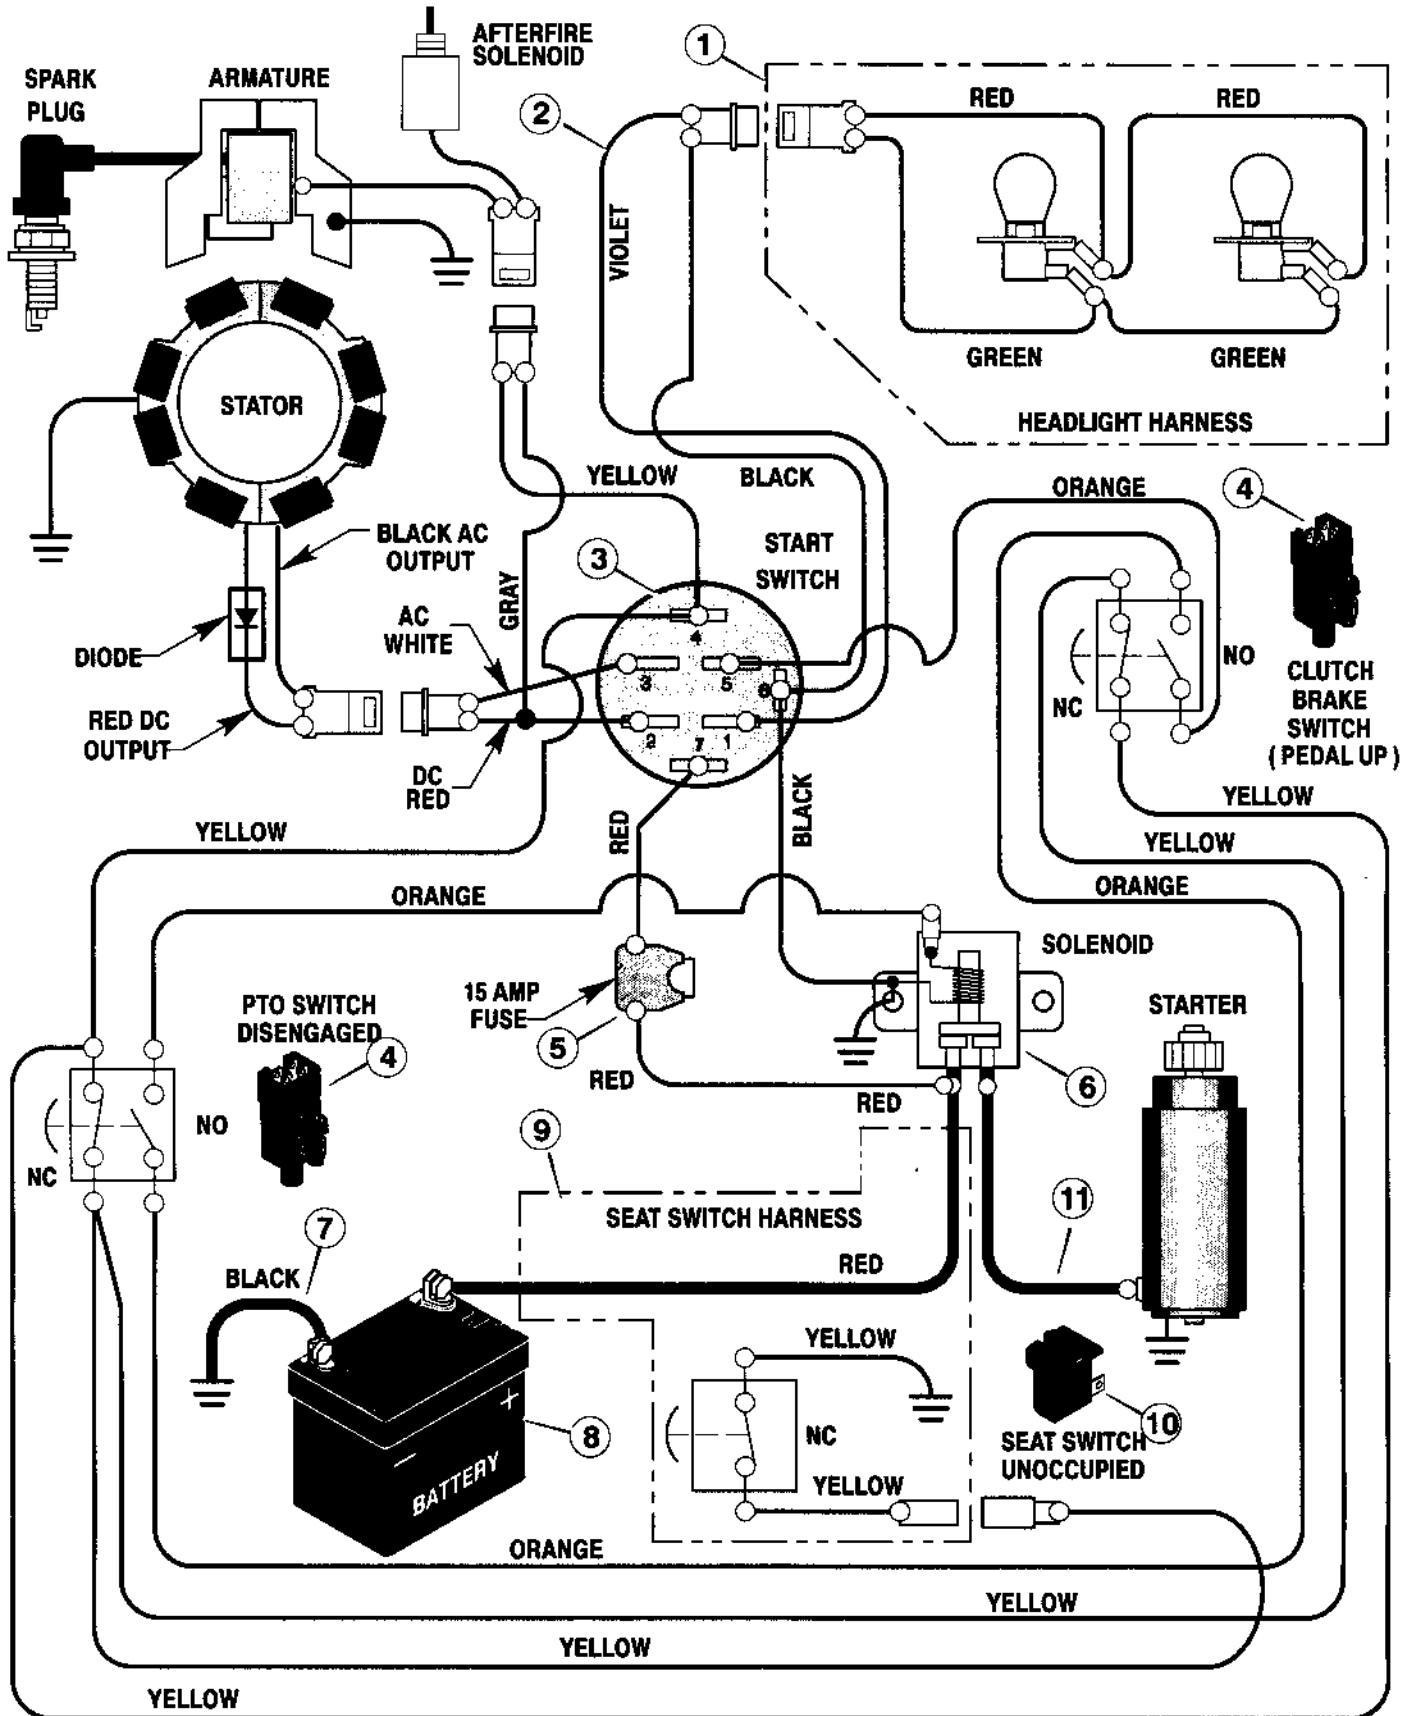

MODEL 425009x8A

REPAIR PARTS ENGINE MOUNT

Key No.	Description	Part No.
1	Fuel Cap **	092317
2	Fuel Tank	094073
3	Hose Clamp **	095197
4	Fuel Line (Must cut to length) **	7601033
5	Hose Clamp **	095197
6	Screw	26x201
7	Plate, Engine	094006E700
8	Throttle Control	091989
9	Engine	-----
9a	Muffler	690436
9b	Gasket, Muffler	091309
9c	Adapter, Muffler	095207
9d	Screw, Adapter	06x103
9e	Bolt, Muffler	009x59
9f	Lock, Screw	092378
10	Bolt, Engine Mount	0025x7
11	Stack Pulley Assembly	690439 Z
12	Lockwasher	019x35
13	Bolt, Hex	1x140
14	Washer	17x170
15	Screw	26x249
21	Guide, Belt	094349
22	Nut, Flange	015x79 Z
23	Guide, Belt	094066
26	Screw	26x253
30	Shield, Heat	092550
31	Screw	26x263

MODEL 425009x8A

REPAIR PARTS ELECTRICAL SYSTEM