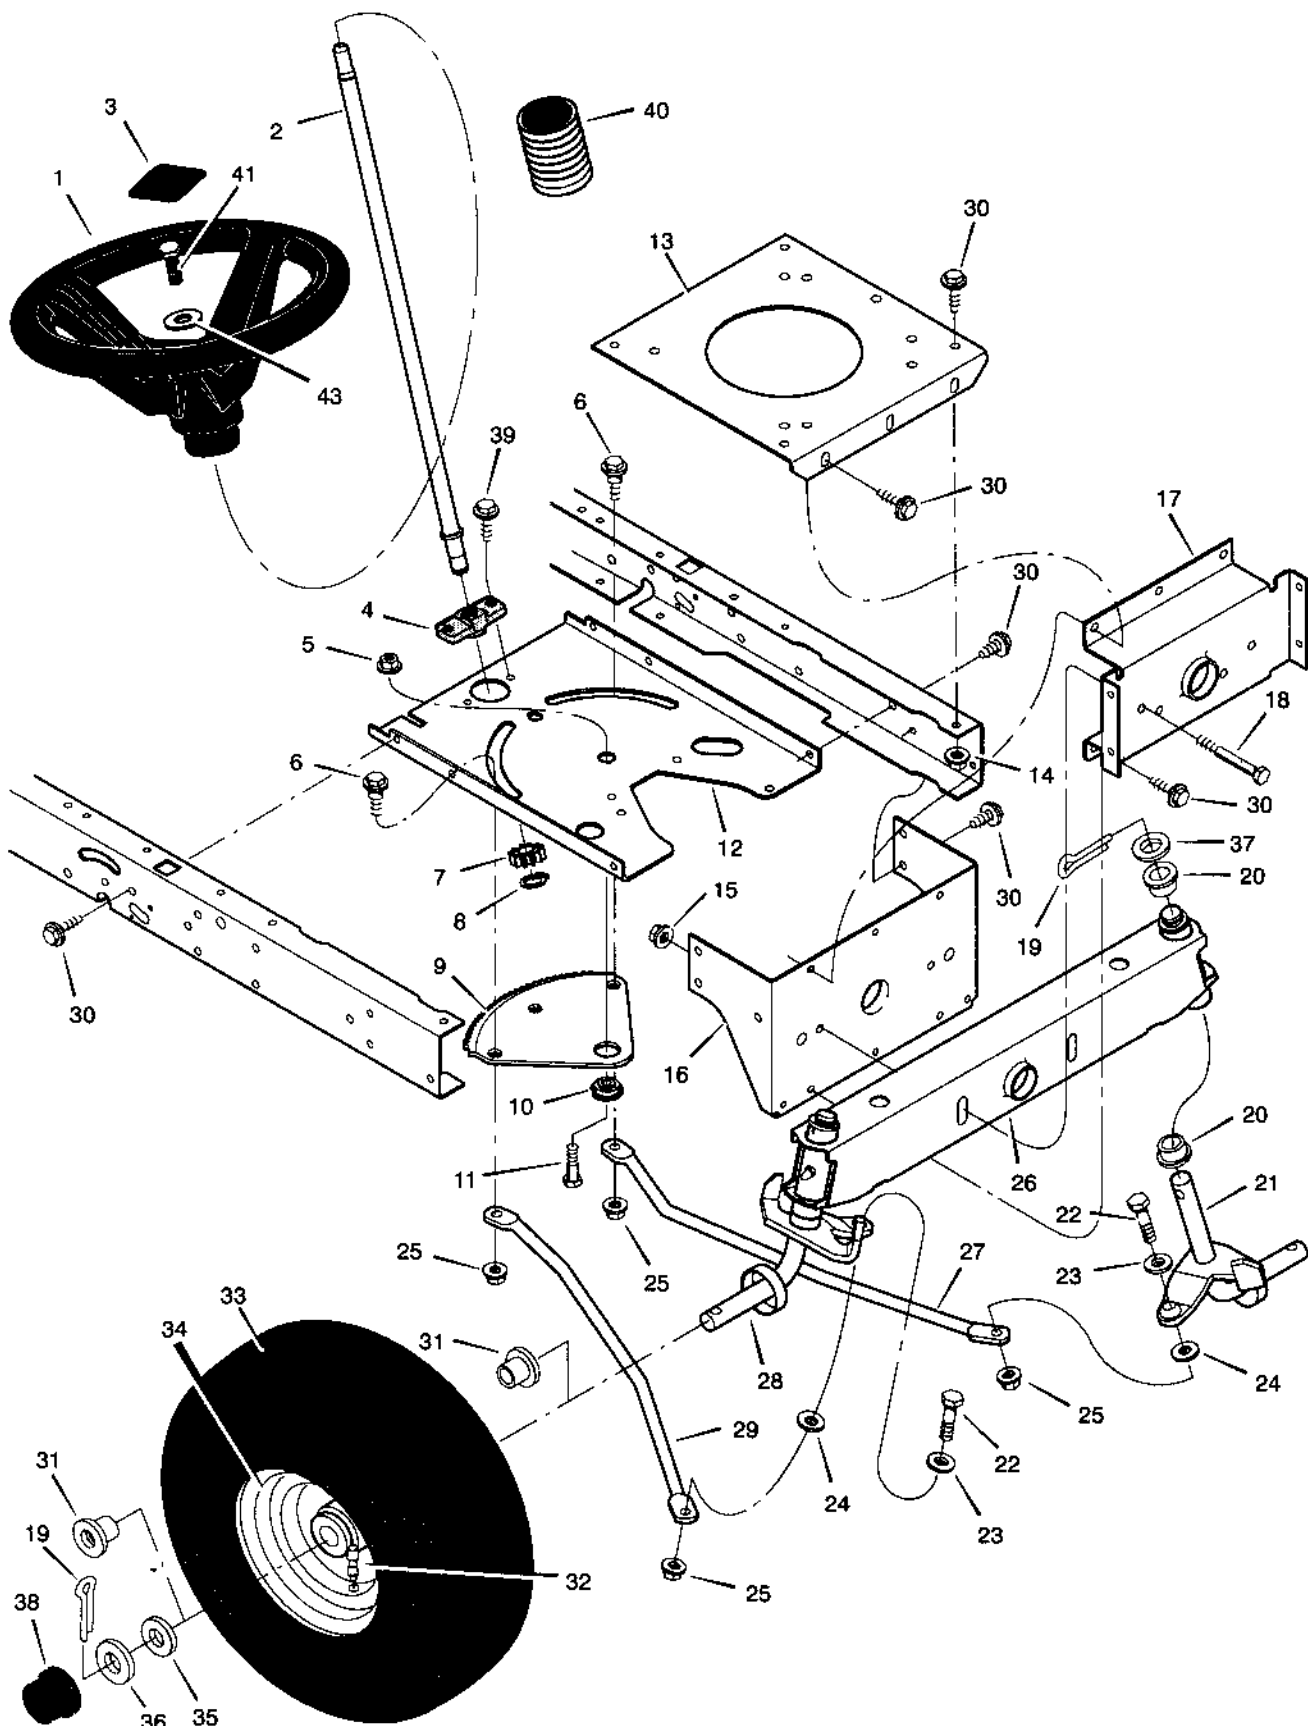

MODEL 425009x8A

REPAIR PARTS STEERING

MODEL 425009x8A

REPAIR PARTS STEERING

Key No.	Description	Part No.	Key No.	Description	Part No.
1	Wheel, Steering	095336	23	Washer	017x104
2	Post, Steering	690337	24	Washer	017x53 Z
3	Insert, Steering Wheel	095338	25	Nut, Flange	015x84
4	Bearing **	094124	26	Axle Assembly	690211E700
5	Nut, Flange	15x111	27	Drag Link, Left	095329E700
6	Bolt, Shoulder	009x57	28	Spindle Assembly, Right	094575E700
7	Gear, Pinion **	690183	29	Drag Link, Right	095328E700
8	Ring, Snap **	011x25	30	Screw	26x249
9	Gear, Sector	094121E700	31	Bearing, Wheel	091334
10	Bearing	094123	32	Stem, Valve	024373
11	Bolt	001x84	33	Tire *	091912
12	Plate, Steering	1001121E700	--	Tube	407924
13	Plate, Engine	094006E700	34	Wheel and Tire Assembly	094579-601
14	Nut, Flange	015x88	35	Washer	17x195
15	Nut, Flange	15x118	36	Washer	17x192
16	Bracket, Hanger	1001270E700	37	Washer	17x113
17	Axle, Hanger	094007E700	38	Hub Cap	094618
18	Bolt	01x146	39	Screw	26x267
19	Pin, Cotter	030x49	40	Bellows	092059
20	Bearing	690150	41	Bolt	0025x3
21	Spindle Assembly, Left	094576E700	43	Washer	17x146
22	Bolt	01x111			

* When you order a tire, make sure to give the brand name of the tire so that the tread pattern on the tire will match.

** These parts are included when ordering Key number 2.