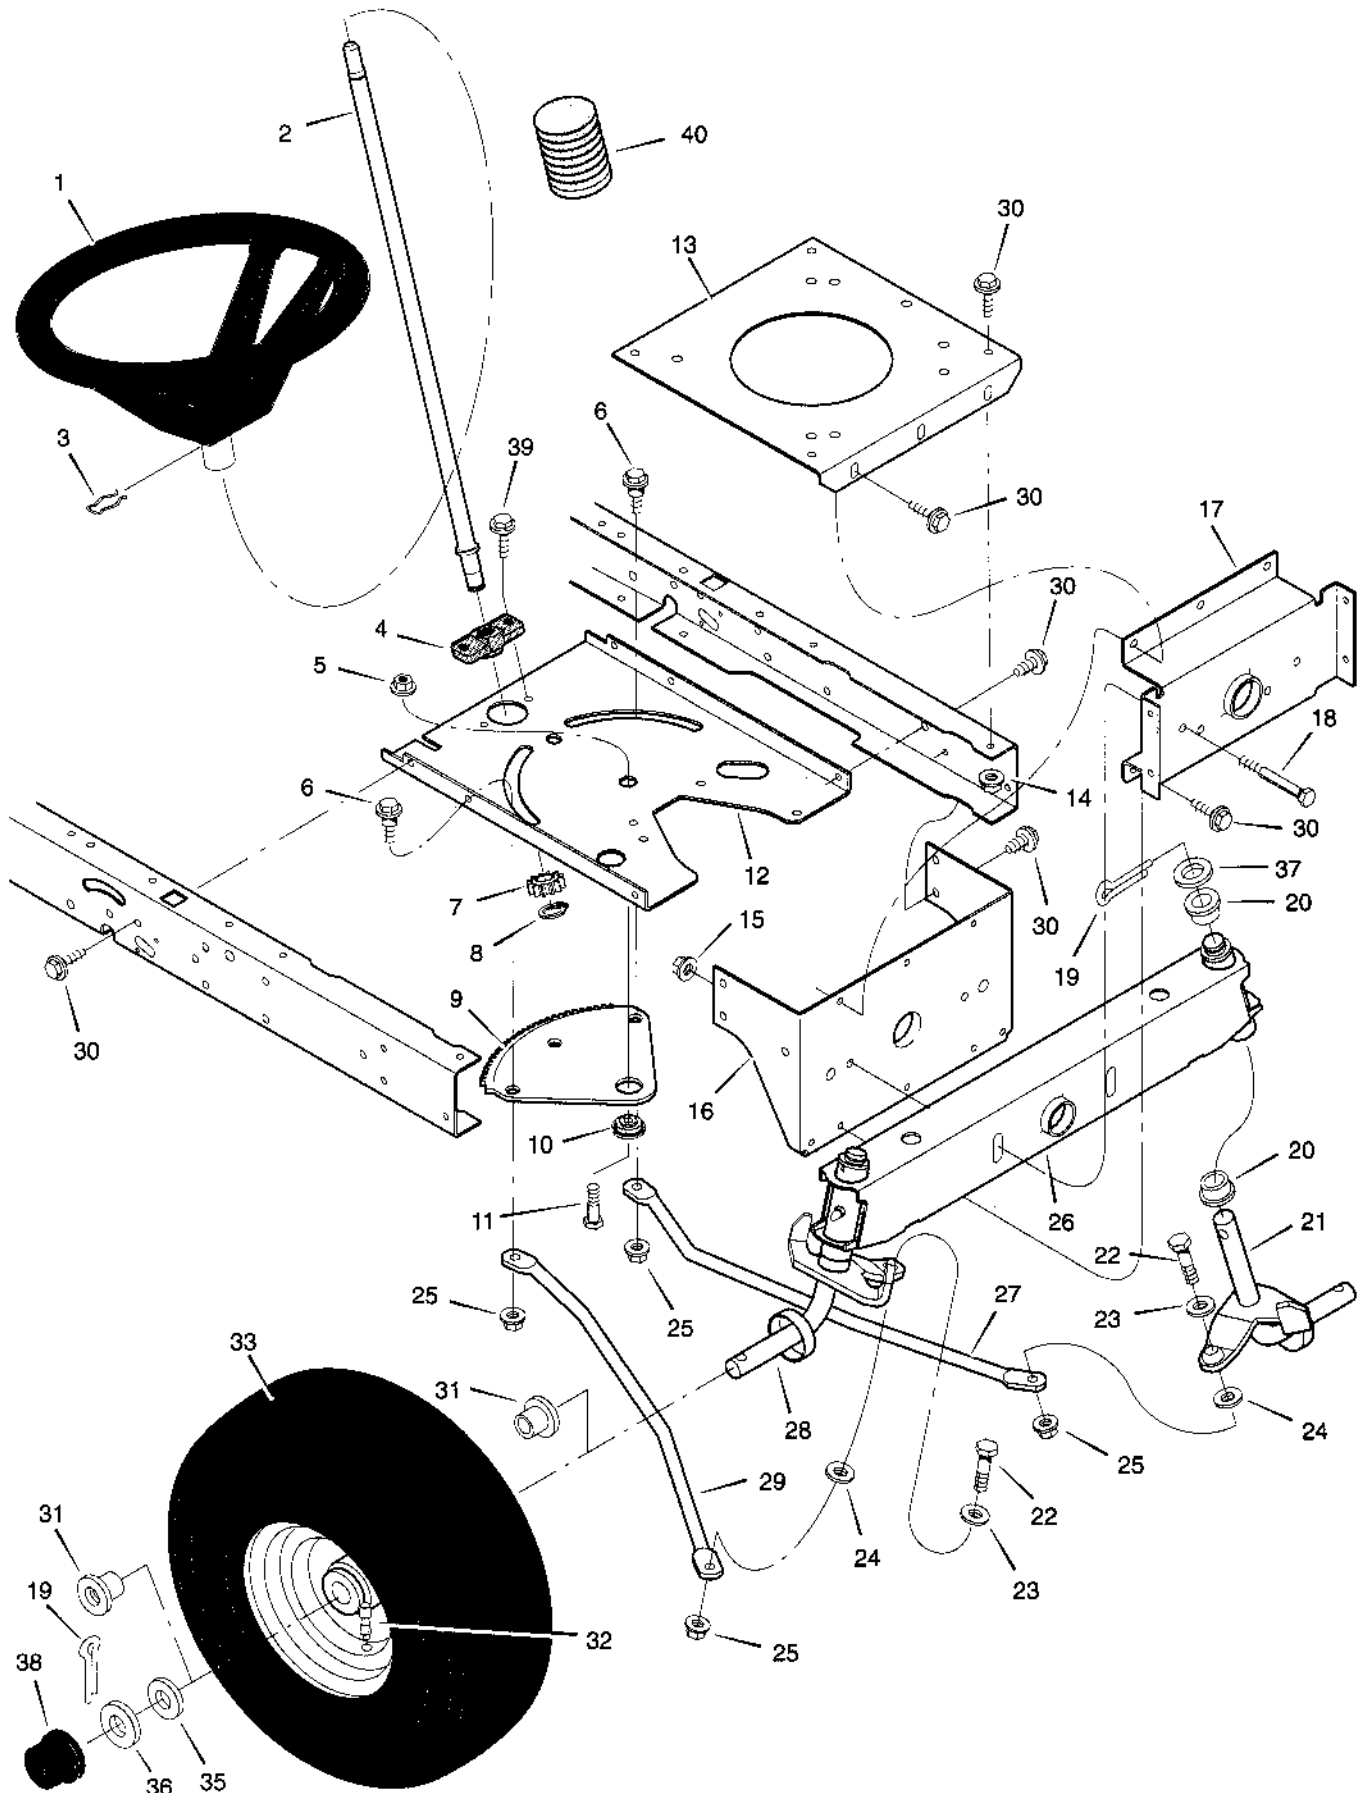

Key No.	Description	Part No.
1	Wheel, Steering	094134
2	Post, Steering	690337
3	Clip, Retainer	094131
4	Bearing **	094124
5	Nut, Flange	15x111
6	Bolt, Shoulder	009x57
7	Gear, Pinion **	690183
8	Ring, Snap **	011x25
9	Gear, Sector	094121
10	Bearing	094123
11	Bolt	001x84
12	Plate, Steering	1001121E701
13	Plate, Engine	094006E700
14	Nut, Flange	015x88
15	Nut, Flange	15x118
16	Bracket, Hanger	1001270E701
17	Axle, Hanger	094007E700
18	Bolt	01x146
19	Pin, Cotter	030x49
20	Bearing	690150
21	Spindle Assembly, Left	094576E700
22	Bolt	01x111
23	Washer	17x104
24	Washer	017x53 Z
25	Nut, Flange	015x84
26	Axle Assembly	1001460E700
27	Drag Link, Left	095329E700
28	Spindle Assembly, Right	094575E701
29	Drag Link, Right	095328E700
30	Screw	26x249
31	Bearing, Wheel	091334
32	Stem, Valve	024373
33	Tire *	091912
--	Tube	407047
34	Wheel and Tire Assembly	094579-601
35	Washer	17x195
36	Washer	17x192
37	Washer	17x113
38	Hub Cap (Optional)	094618
39	Screw	26x267
40	Bellows (Optional)	092059

* When you order a tire, make sure to give the brand name of the tire so that the tread pattern on the tire will match.

* These parts are included with Key number 2.