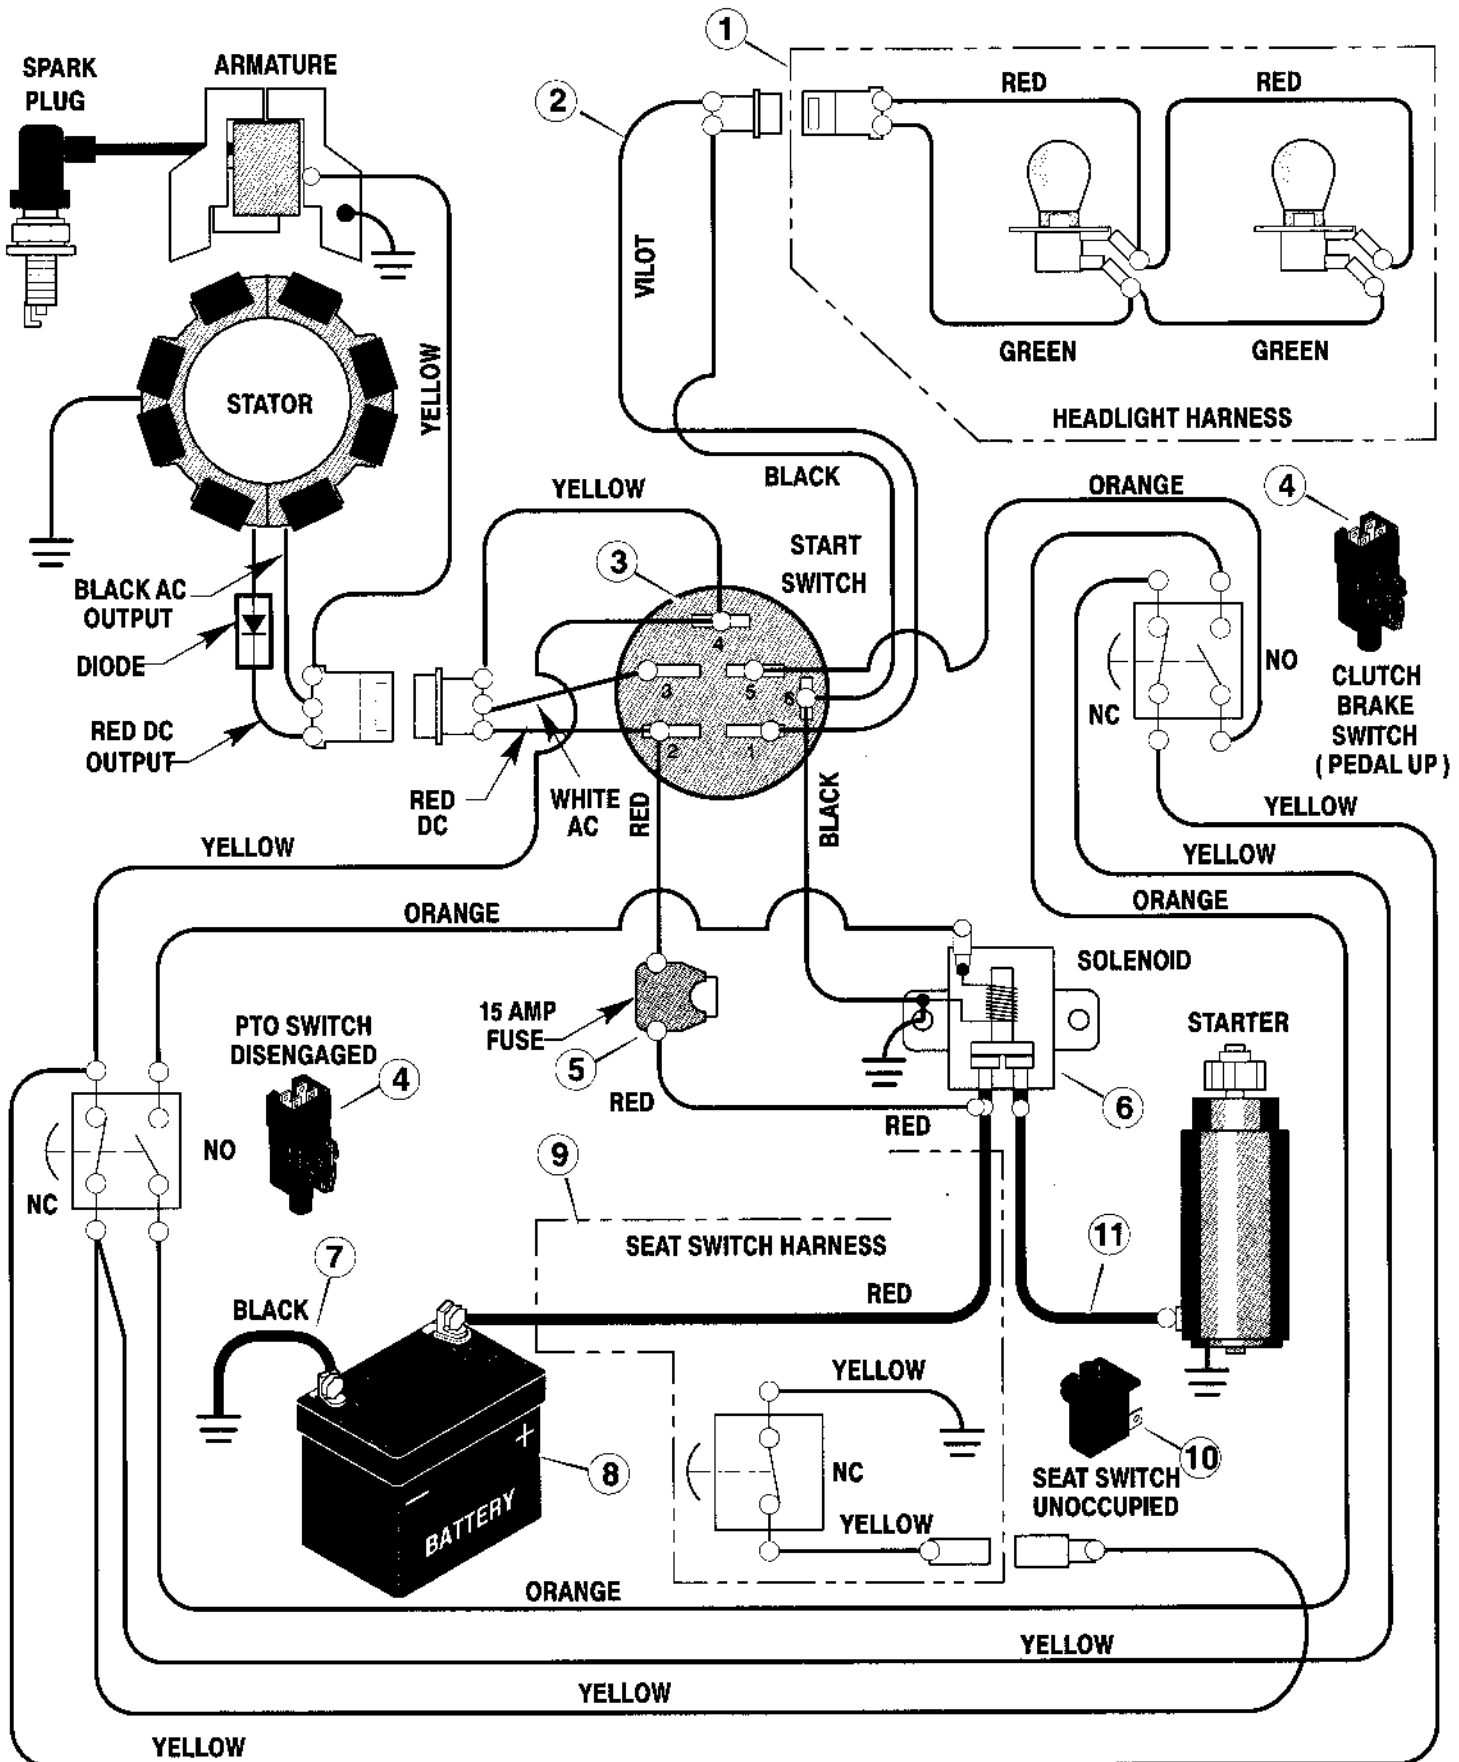

Key No.	Description	Part No.
1	Fuel Cap **	092317
2	Fuel Tank	094073
3	Hose Clamp **	095197
4	Fuel Line (Must cut to length) **	7601033
5	Hose Clamp **	095197
6	Screw	26x201
7	Plate, Engine	094006E700
8	Throttle Control	092371
9	Engine	-----
9a	Muffler and Heat Shield	1001515
9b	Gasket, Muffler	091309
9c	Adapter, Muffler	095207
9d	Screw, Adapter	06x103
9e	Bolt, Muffler	01x134
9f	Lock, Screw	092378
10	Bolt, Engine Mount	0025x7
11	Stack Pulley Assembly	690439 Z
12	Lockwasher	019x35
13	Bolt, Hex	1x140
14	Washer	17x170
15	Screw	26x249
21	Guide, Belt	094349
22	Nut, Flange	015x79 Z
23	Guide, Belt	094066
26	Screw	26x253
31	Screw	26x263