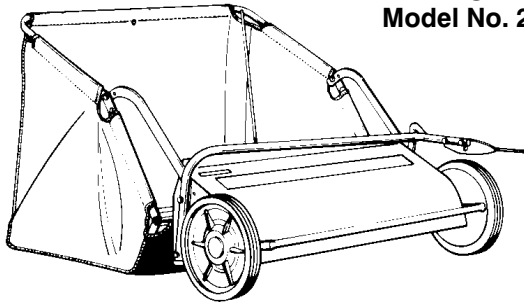

GRASS BAGGER
Model No. 24767
9 Bushel Capacity
(For 42" and 46")

LAWN TRACTOR ACCESSORIES

Make your Lawn Tractor do more than you ever imagined.

The accessories shown on this page can be used on your Lawn Tractor. See the Store or Dealer where you purchased your Lawn Tractor. If you are unable to obtain the necessary information, contact the Central Parts Distribution Center for your area as listed in your Repair Parts Book.

LAWN SWEEPER
Model No. 24720