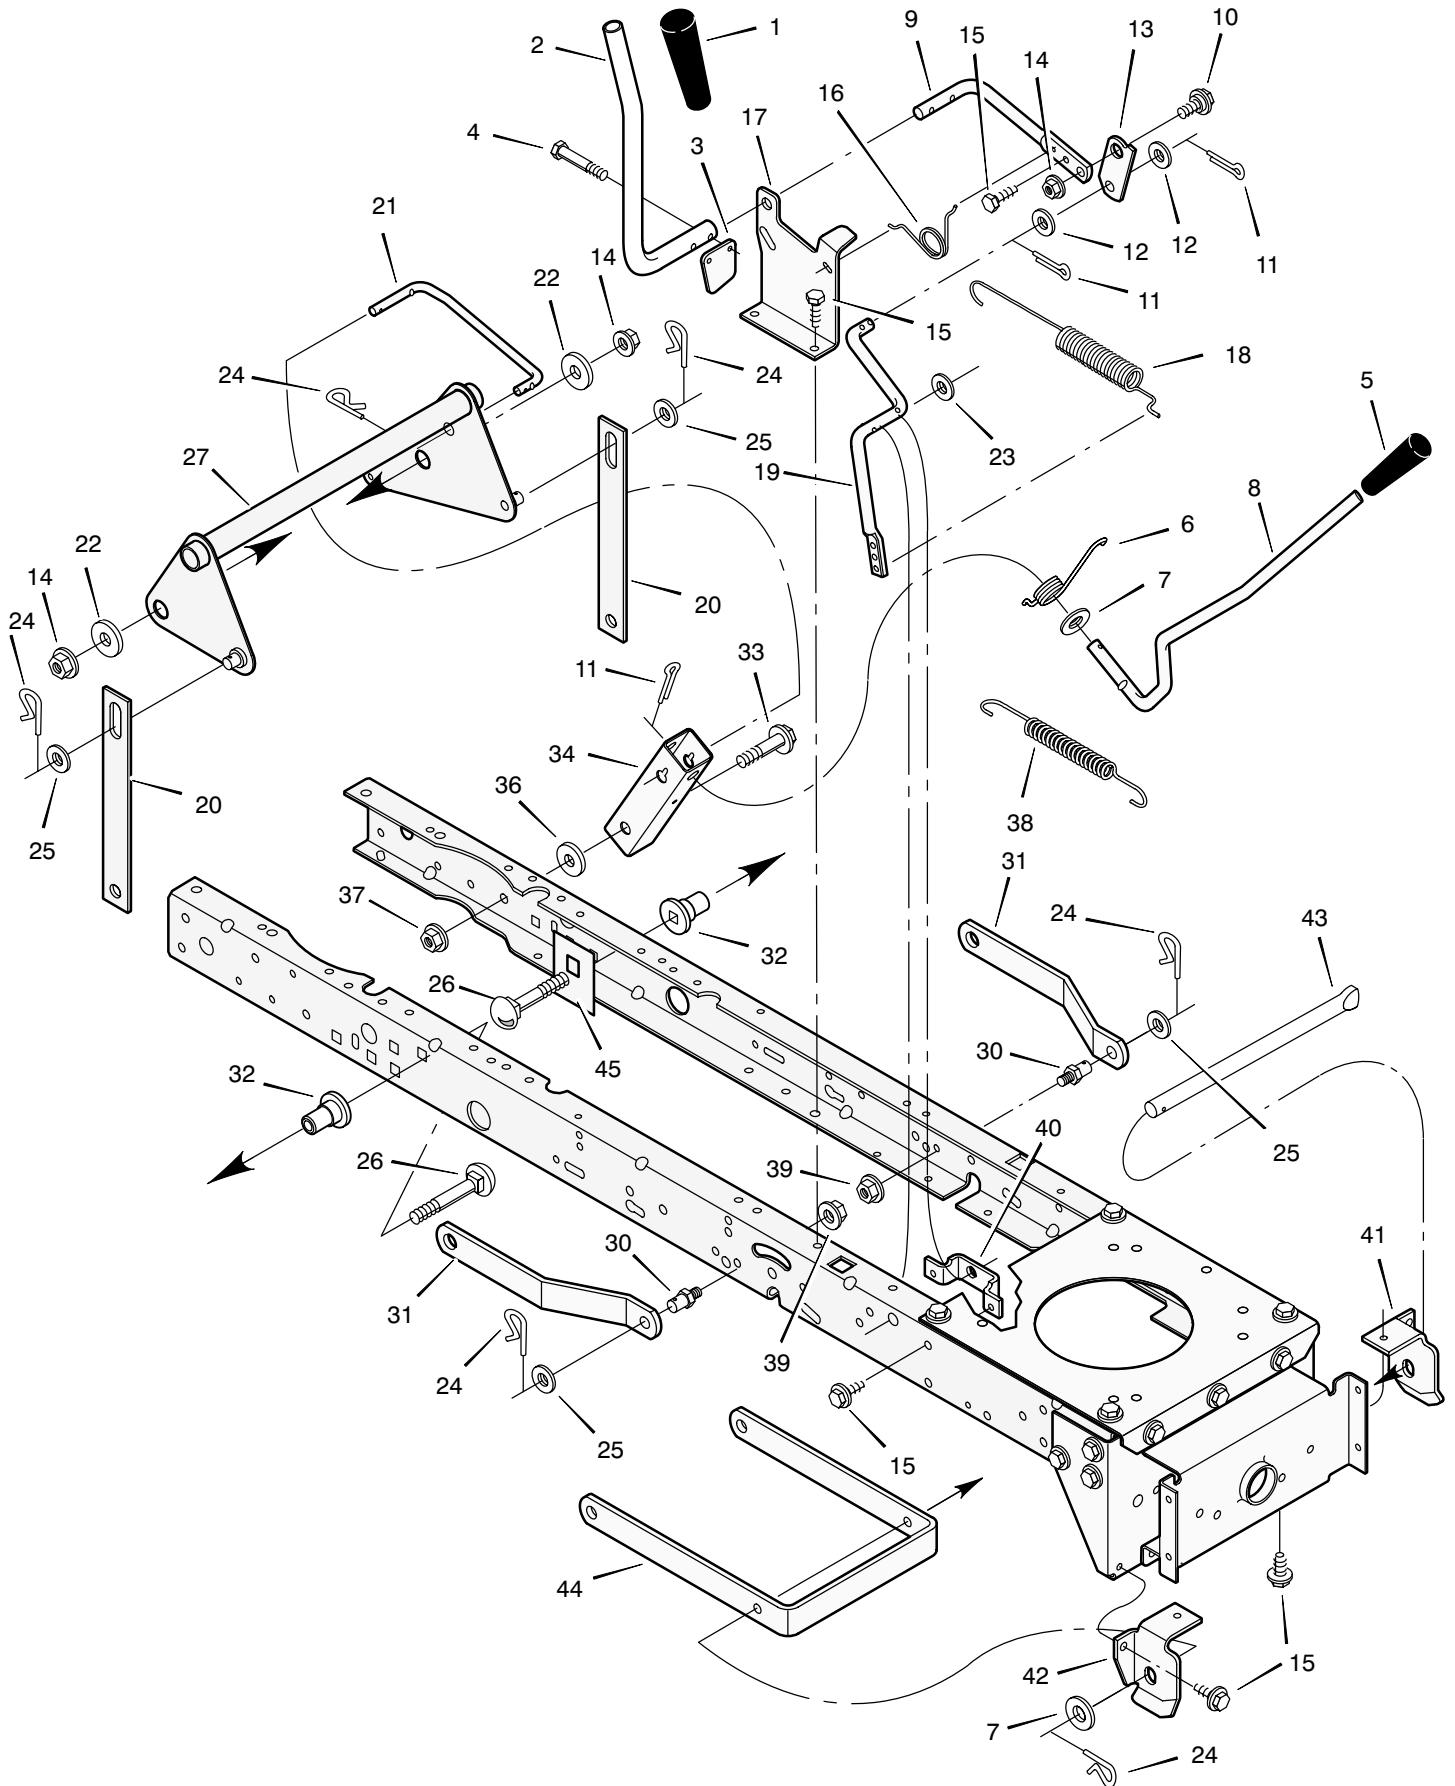

MODEL 425620x92B

REPAIR PARTS MOWER HOUSING SUSPENSION

MODEL 425620x92B

REPAIR PARTS MOWER HOUSING SUSPENSION

Key No.	Part No.	Description	Key No.	Part No.	Description
1	092698	Grip, PTO	22	17x168	Washer
2	094100 Z	Handle, PTO	23	017x57	Washer
3	094022 Z	Pad, Switch	24	0031x4	Pin, Hair
4	0025x3	Bolt	25	017x91 Z	Washer
5	092697	Grip, Lifter	26	002x85	Bolt, Carriage
6	166x40	Spring	27	1001111E701	Lever Assembly, Lift
7	17x103	Washer	30	094067	Pin
8	690533	Lever, Lift	31	094055E701	Bracket, Rear Suspension
9	094017 Z	Lever, PTO	32	690151	Spacer, Lifter
10	009x39	Bolt, Shoulder	33	009x53	Bolt, Shoulder
11	030x20	Pin, Cotter	34	094015E701	Bracket, Pivot
12	017x57	Washer	36	17x191	Washer
13	094004 Z	Link, PTO	37	015x84	Nut, Flange
14	015x84	Nut, Flange	38	165x131	Spring
15	26x249	Screw	39	015x68	Nut, Flange
16	166x39	Spring	40	094005E700	Bracket, PTO
17	094018E701	Bracket, PTO	41	094027E701	Hanger, Left Deck
18	165x119	Spring	42	094026E701	Hanger, Right Deck
19	690394E701	Crank, PTO	43	094158 Z	Rod, Hanger
20	690212E701	Link, Lift	44	690539E701	Bracket, Suspension
21	690122E701	Link, Lift Handle	45	1001098E701	Plate, Stiffening