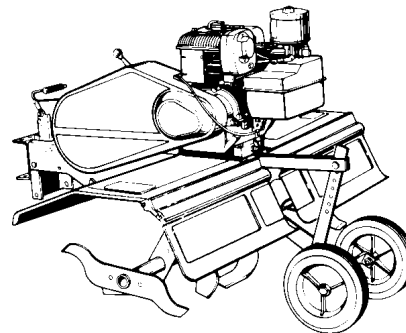

LAWN SWEEPER
Model No. 24720

SNOW BLADE
Model No. 24478

GRASS BAGGER
Model No. 24767
9 Bushel Capacity
(For 42" and 46")

SNOW THROWER
Model No. 24574

38" MULCHER KIT
Model No. 24750
40" MULCHER KIT
Model No. 24755
42" MULCHER KIT
Model No. 24758