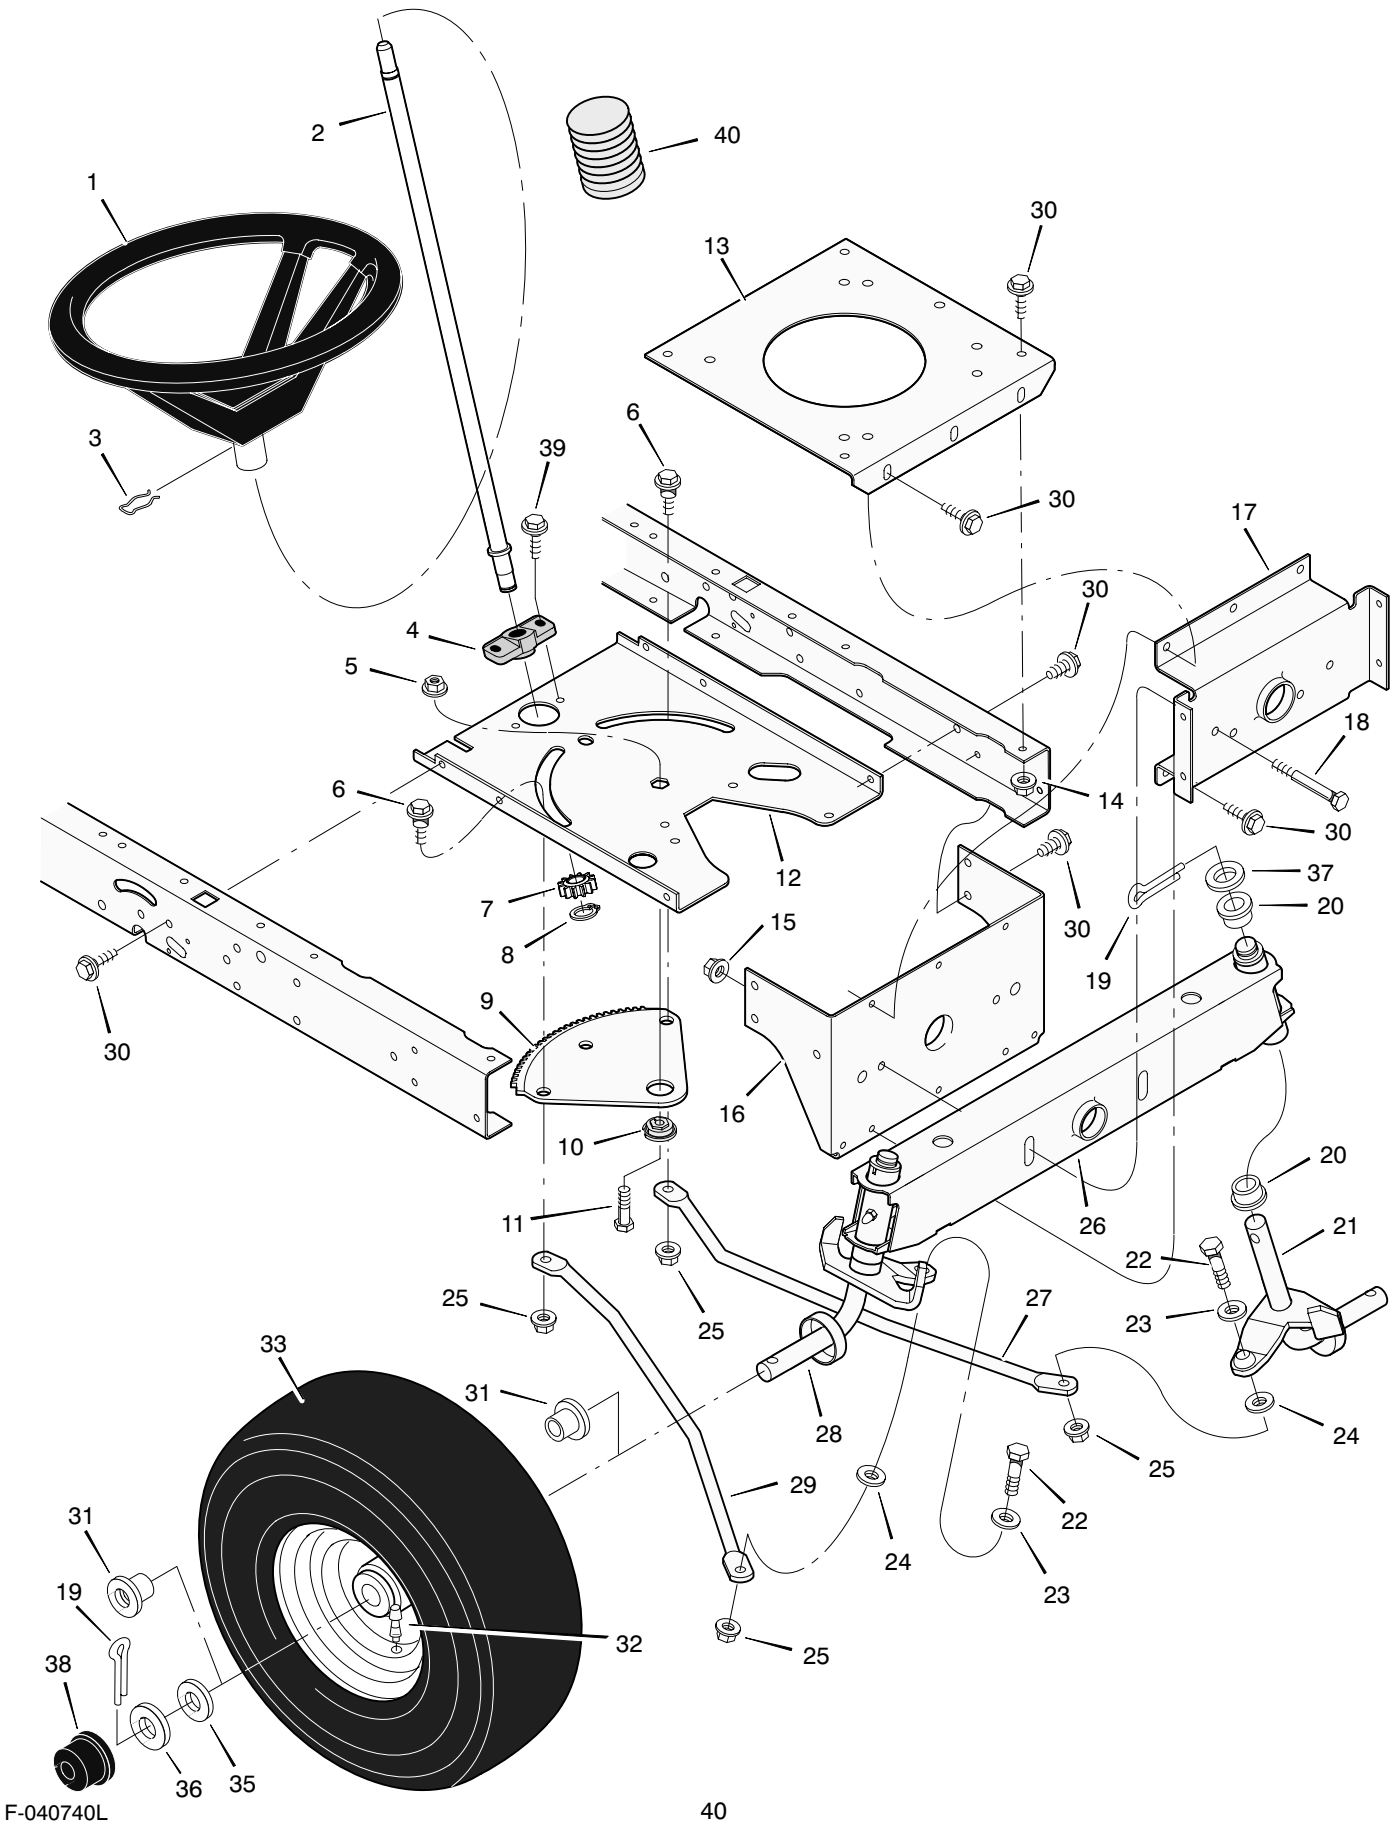

MODEL 425620x92B

REPAIR PARTS STEERING

MODEL 425620x92B

REPAIR PARTS STEERING

Key No.	Part No.	Description
1	094591	Wheel, Steering
2	690625	Post, Steering
3	094131	Clip, Retainer
4	094124	Bearing
5	15x111	Nut, Flange
6	009x57	Bolt, Shoulder
7	690183	Gear, Pinion
8	011x25	Ring, Snap
9	094121	Gear, Sector
10	094123	Bearing
11	001x84	Bolt
12	1001121E701	Plate, Steering
13	094006E701	Plate, Engine
14	015x88	Nut, Flange
15	15x118	Nut, Flange
16	1001270E701	Bracket, Hanger
17	094007E701	Axle, Hanger
18	01x146	Bolt
19	030x49	Pin, Cotter
20	690150	Bearing
21	094576E701	Spindle Assembly, Left
22	01x111	Bolt
23	17x104	Washer
24	017x53 Z	Washer
25	015x84	Nut, Flange
26	1001460E701	Axle Assembly
27	095329E701	Drag Link, Left
28	094575E701	Spindle Assembly, Right
29	095328E701	Drag Link, Right
30	26x249	Screw
31	091334	Bearing, Wheel
32	024373	Stem, Valve
33	091912	Tire *
--	407047	Tube
34	1001840-601	Wheel and Tire Assembly
35	17x195	Washer
36	17x192	Washer
37	17x113	Washer
38	094618	Hub Cap (Optional)
39	26x267	Screw
40	092059	Bellows

* When you order a tire, make sure to give the brand name of the tire so that the tread pattern on the tire will match.