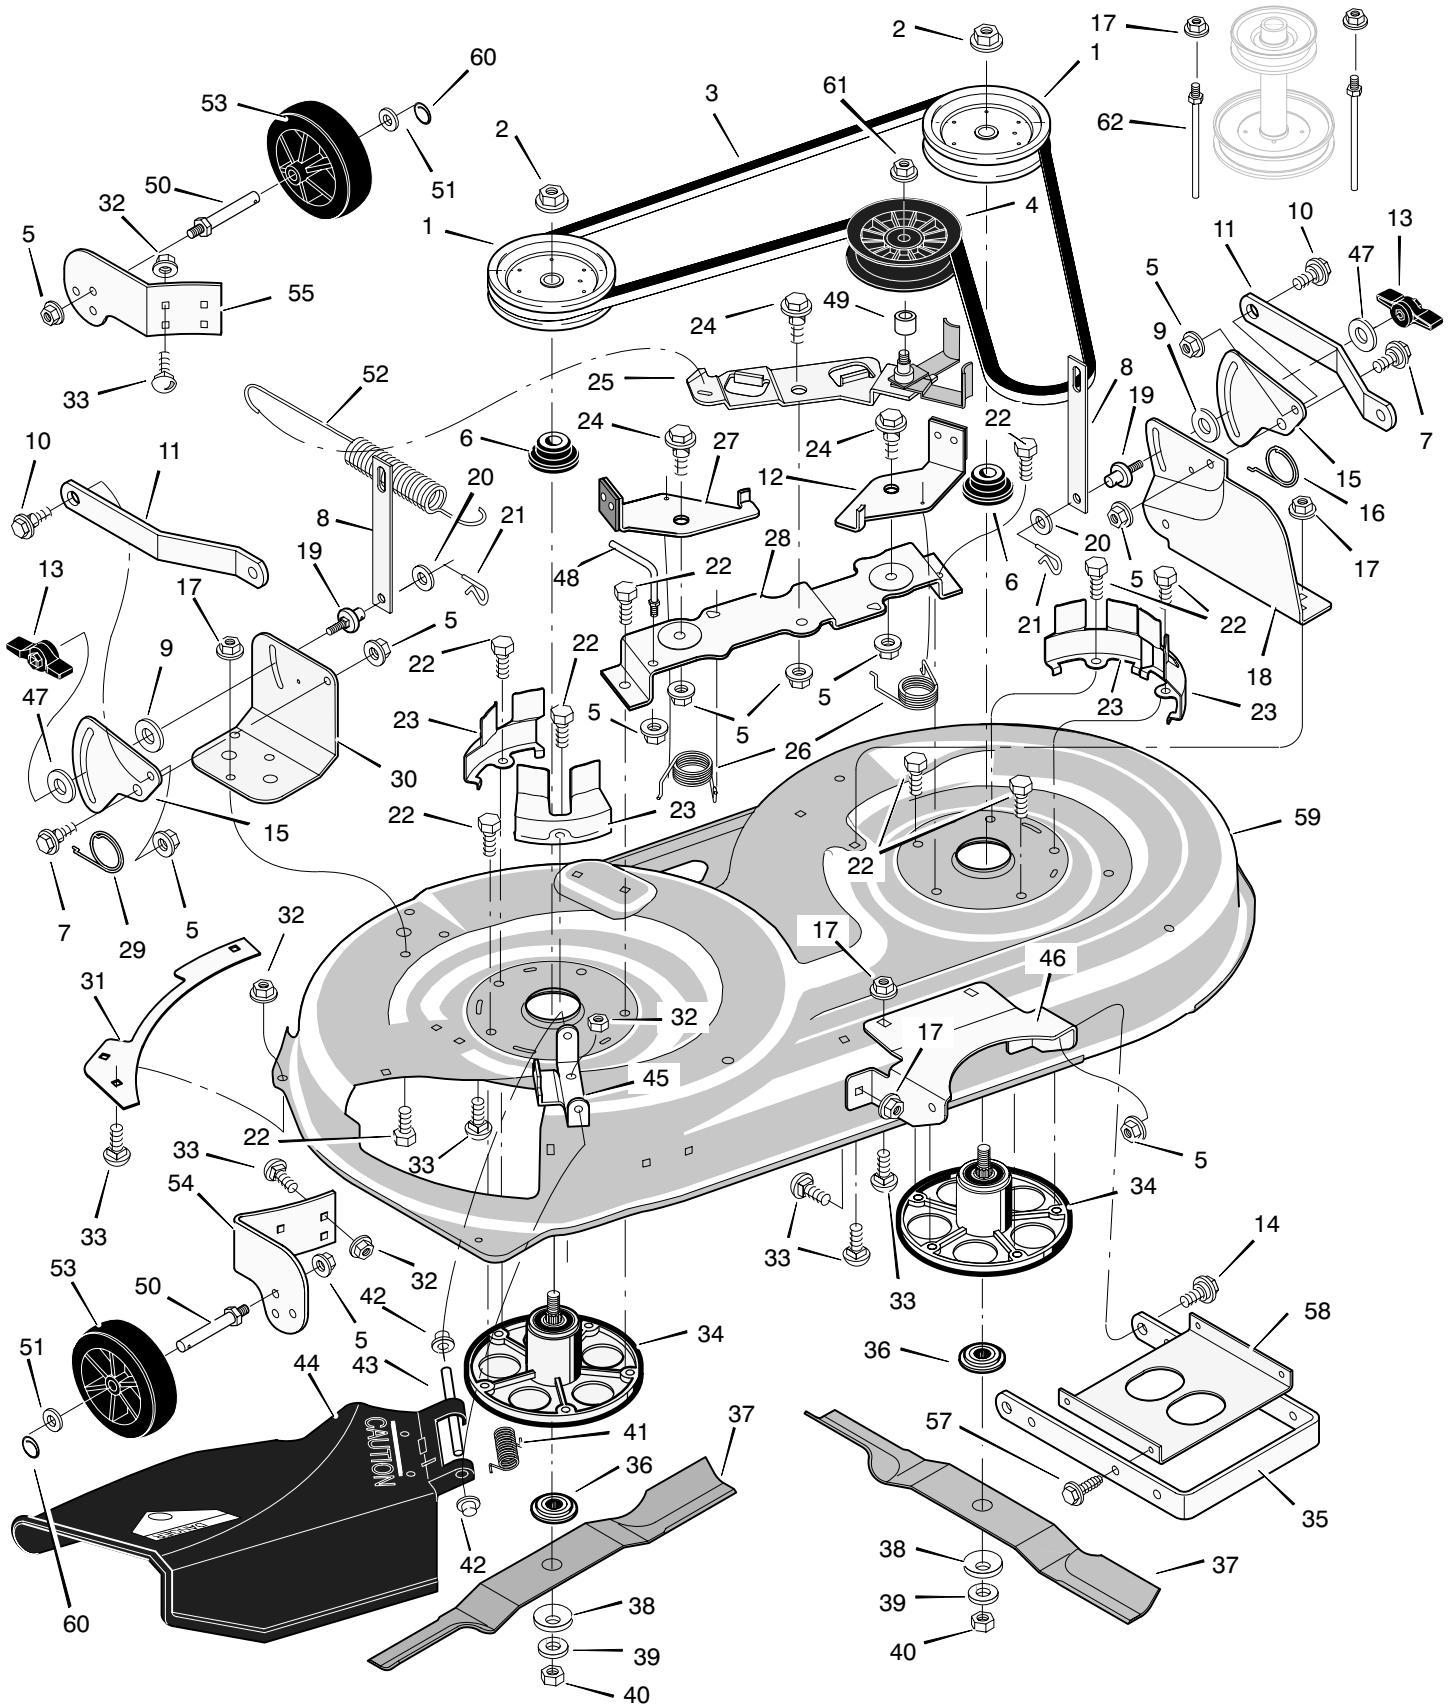

MODEL 425620x92B

REPAIR PARTS MOWER HOUSING

MODEL 425620x92B

REPAIR PARTS MOWER HOUSING

Key No.	Part No.	Description	Key No.	Part No.	Description
1	094199	Pulley, Jackshaft	33	002x53	Bolt, Carriage
2	15x140	Nut, Hex	34	1001200	Mandrell Housing
3	037x88	Belt, Mower Drive	35	690539E701	Bracket, Suspension
4	690387	Pulley, Idler	36	690411	Adapter, Blade
5	015x84	Nut, Flange	37	095100E701	Blade
6	1001197	Spacer, Pulley **	38	17x166	Washer
7	009x51	Bolt, Shoulder	39	17x165	Washer
8	690212E701	Link, Lift	40	15x100	Nut
9	094137	Pad, Friction	41	0166x4	Spring
10	009x52	Bolt, Shoulder	42	028x23	Cap, Push On
11	094055E701	Bracket, Suspension	43	094957 Z	Rod, Deflector
12	094049E701	Pad Assembly, Left Brake	44	094707SE	Deflector Assembly
13	094068	Knob	45	094956E701	Bracket, Deflector Hinge
14	009x58	Bolt, Shoulder	46	094190E701	Bracket, Front Hanger
15	094128E701	Plate, Suspension	47	017x45	Washer
16	166x43	Spring	48	094781	Guide, Belt
17	015x79	Nut, Flange	49	690369	Spacer
18	094192E701	Bracket, Suspension	50	094025	Bolt, Axle
19	095194	Pin, Hanger	51	017x91	Washer
20	017x91	Washer	52	165x119	Spring, Extension
21	0031x4	Pin, Hair	53	092683	Wheel, Gage
22	0025x7	Bolt	54	1001260E701	Bracket, Right Wheel
23	094051E701	Cover, Pulley	55	092423E701	Bracket, Left Wheel
24	009x39	Bolt, Shoulder	56	009x52	Bolt, Shoulder
25	690408E700	Arm, Idler	57	26x249	Screw
26	166x41	Spring	58	094604E701	Stiffener
27	094047E701	Pad Assembly, Right Brake	59	094814E701	Housing, Blade *
28	094193E701	Bracket, Brake	60	031x11	Ring, Locking
29	166x42	Spring	61	015x98	Nut, Flange
30	094191E701	Bracket, Suspension	1-61	7601032	Complete Mower Housing Assy.
31	092426E701	Plate	62	094066	Guide, Belt
32	015x88	Nut, Flange			

* Includes Key No. 17, 18, 30, 31, 32, 33, 45, 46, 53, 54, 55, and 56.

* This part is included when ordering Key number 34.