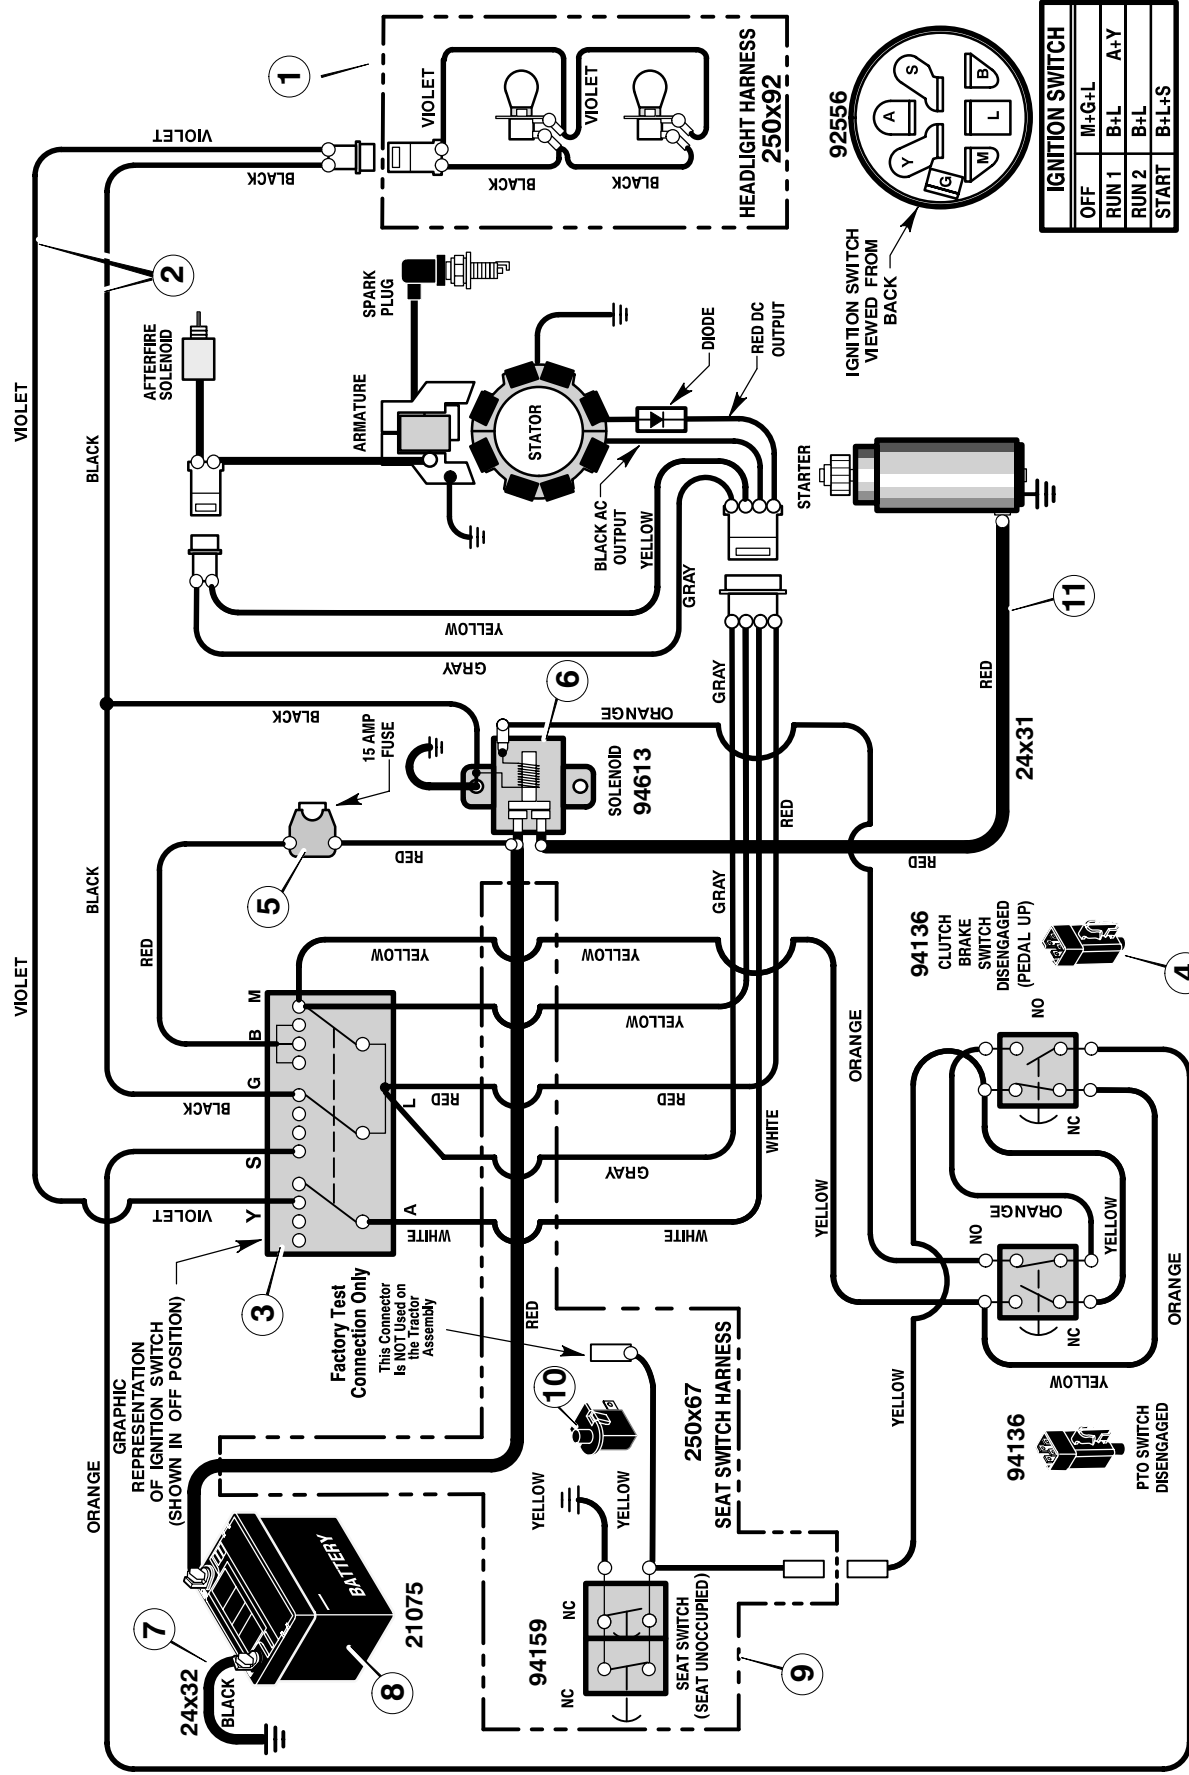

* Includes Key No. 17, 18, 30, 31, 32, 33, 45, 46, 53, 54, 55, and 56.

* This part is included when ordering Key number 34.

Key No.	Part No.	Description
1	092317	Fuel Cap **
2	094073	Fuel Tank
3	095197	Hose Clamp **
4	7601033	Fuel Line (Must cut to length) **
5	095197	Hose Clamp **
6	26x201	Screw
7	094006E700	Plate, Engine
8	092371	Throttle Control
9	*	Engine, BRIGGS & STRATTON
9a	1001717	Muffler
9b	091309	Gasket, Muffler
9c	095207	Adapter, Muffler
9d	06x103	Screw, Adapter
9e	009x59	Bolt, Muffler
9f	092378	Lock, Screw
10	0025x7	Bolt, Engine Mount
11	690440 Z	Stack Pulley Assembly
12	019x35	Lockwasher
13	01x140	Bolt, Hex
14	17x170	Washer
15	26x249	Screw
21	094384	Guide, Belt
22	015x79 Z	Nut, Flange
23	094066	Guide, Belt
26	26x253	Screw
30	1001897	Shield, Heat
31	26x263	Screw
32	06x104	Screw

* For information on Replacement Parts for this engine contact the manufacturer.

** These parts are included with Key number 2.

MODEL 425620x92B

REPAIR PARTS ELECTRICAL SYSTEM

IGNITION SWITCH			
OFF	M+G+L		
RUN 1	B+L	A+Y	
RUN 2	B+L		
START	B+L+S		

MAIN HARNESS: 250X117
REAR HARNESS: 250X67
LIGHT HARNESS: 250X92

Key No.	Part No.	Description
1	250x92	Harness, Light Wire
	1001716	Socket, Light
	090084	Bulb, Light
2	250x117	Harness, Chassis Wire
3	092556	Switch, Ignition
	020729	Key, Ignition
	091489	Nut, Hex
	091488	Cap, Ignition
4	094136	Switch, Limit
5	302031	Fuse
	407078	Holder, Fuse
6	094613	Solenoid
	26x229	Screw, Mounting
	15x116	Locknut
7	024x32	Cable, Battery Ground
	26x213	Screw, Ground Cable
8	021075	Battery
	002x82	Bolt, Carriage
	014x79	Wingnut
9	250x67	Harness, Seat Switch Wire
10	094159	Switch, Seat Sensor
11	024x31	Cable