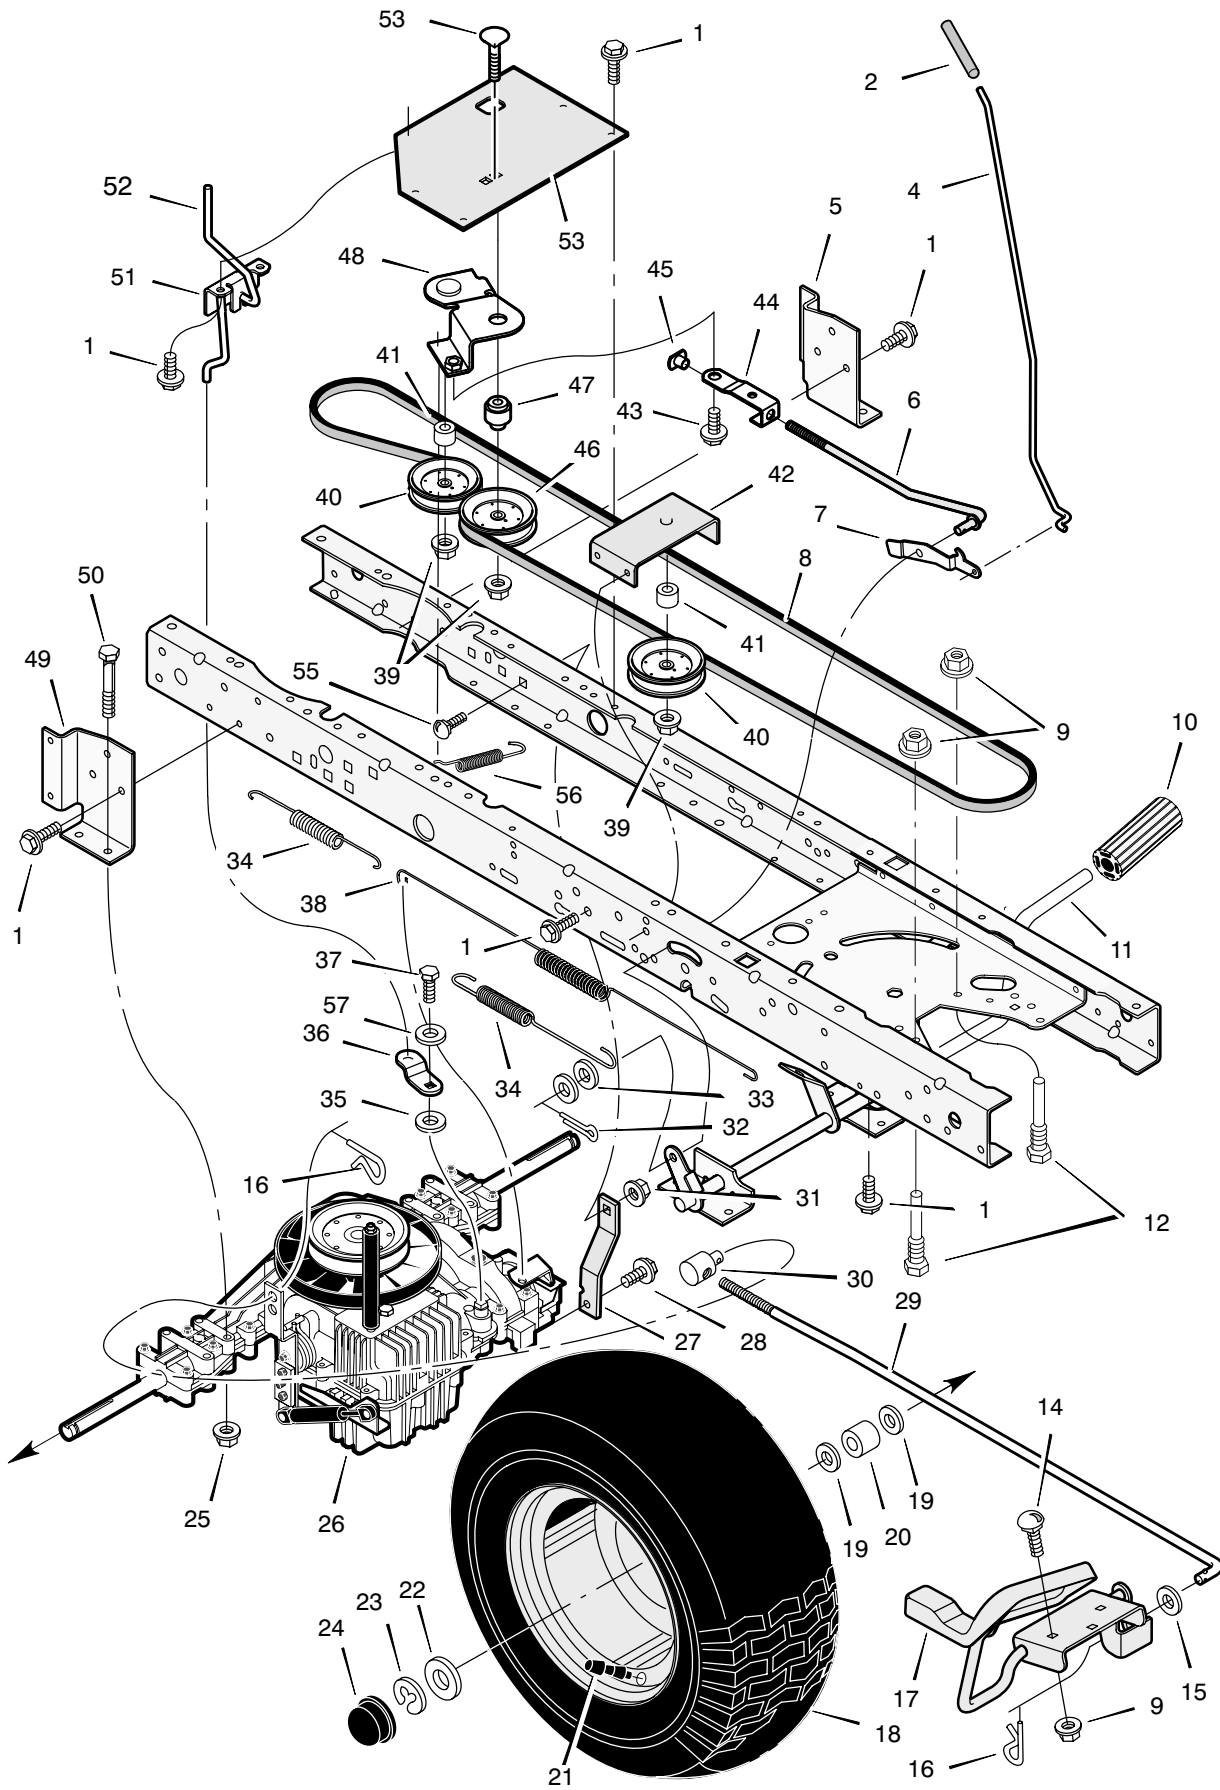

MODEL 425620x92B

REPAIR PARTS DRIVE ASSEMBLY

MODEL 425620x92B

REPAIR PARTS DRIVE ASSEMBLY

Key No.	Part No.	Description	Key No.	Part No.	Description
1	26x249	Screw	30	092132	Nut, Adjusting
2	091079	Grip, Parking Brake	31	015x84	Nut, Centerlock
4	1001245 Z	Rod, Parking Brake	32	030x20	Pin, Cotter
5	094185E701	Bracket, Transaxle - Left	33	017x48	Washer
6	1001013 Z	Rod, Clutch	34	165x92	Spring, Extension
7	094045 Z	Latch, Parking Brake	35	17x148	Washer
8	37x106	V-Belt, Drive	36	1001086 Z	Arm, Disconnect
9	015x79	Nut, Flange	37	06x105	Capscrew
10	021544	Pedal, Brake/Clutch	38	165x150	Spring, Brake
11	1001011E701	Assembly, Brake Pedal	39	015x98	Locknut, Flange
12	094384	Screw, Guide	40	690409	Pulley, Idler
14	002x53	Bolt, Carriage	41	690369	Spacer
15	017x57	Washer	42	1001097E701	Bracket, Idler Assembly
16	0031x4	Pin, Hair	43	009x49	Bolt, Shoulder
17	1001231E701	Pedal Assembly, Hydro	44	1001007 Z	Link, Clutch
18	092291-601	Wheel & Tire Ass'y -Rear 20"	45	1001014	Nut, Tee
- -	024380	Tire ONLY *	46	690410	Pulley, Idler
- -	407049	Tube ONLY	47	1001012	Bushing, Pivot
19	17x160	Washer	48	1001018 Z	Arm Assembly, Idler
20	690554 Z	Spacer	49	094184E701	Bracket, Transaxle -Right
21	024373	Stem, Valve	50	01x155	Bolt, Hex
22	17x195	Washer	51	1001214 Z	Bracket, Disconnect
23	0011x3	E-Ring	52	1001215 Z	Rod, Disconnect
24	094618	Cap, Hub	53	1001108E701	Bracket, Idler Pivot
25	015x88	Nut, Centerlock	54	002x92	Bolt, Carriage
26	**	Transaxle	55	002x78	Bolt, Carriage
27	1001085E701	Strap, Torque	56	165x155	Spring, Clutch
28	26x216	Screw	57	017x38	Washer
29	1001234 Z	Rod, Control			