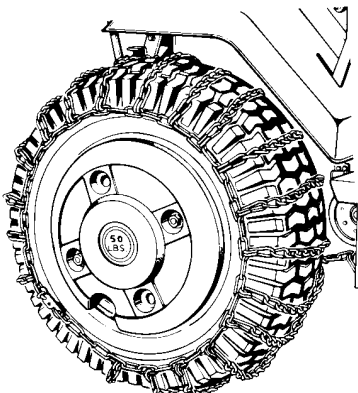

TIRE CHAINS
Model No. 24530
(For 18x8.5 inch tire)
Model No. 24538
(For 18x9.5 inch tires)
Model No. 24525
(For 20x8 inch tire)
Model No. 24515
(For 20x10 inch tire)
Model No. 24539
(For 23x9.5 inch tire)

REAR WHEEL WEIGHTS
Model No. 24003
(For 18x9.5 inch tires)
(For 20x8 inch tires)
Model No. 24630
(For 23 inch tires)