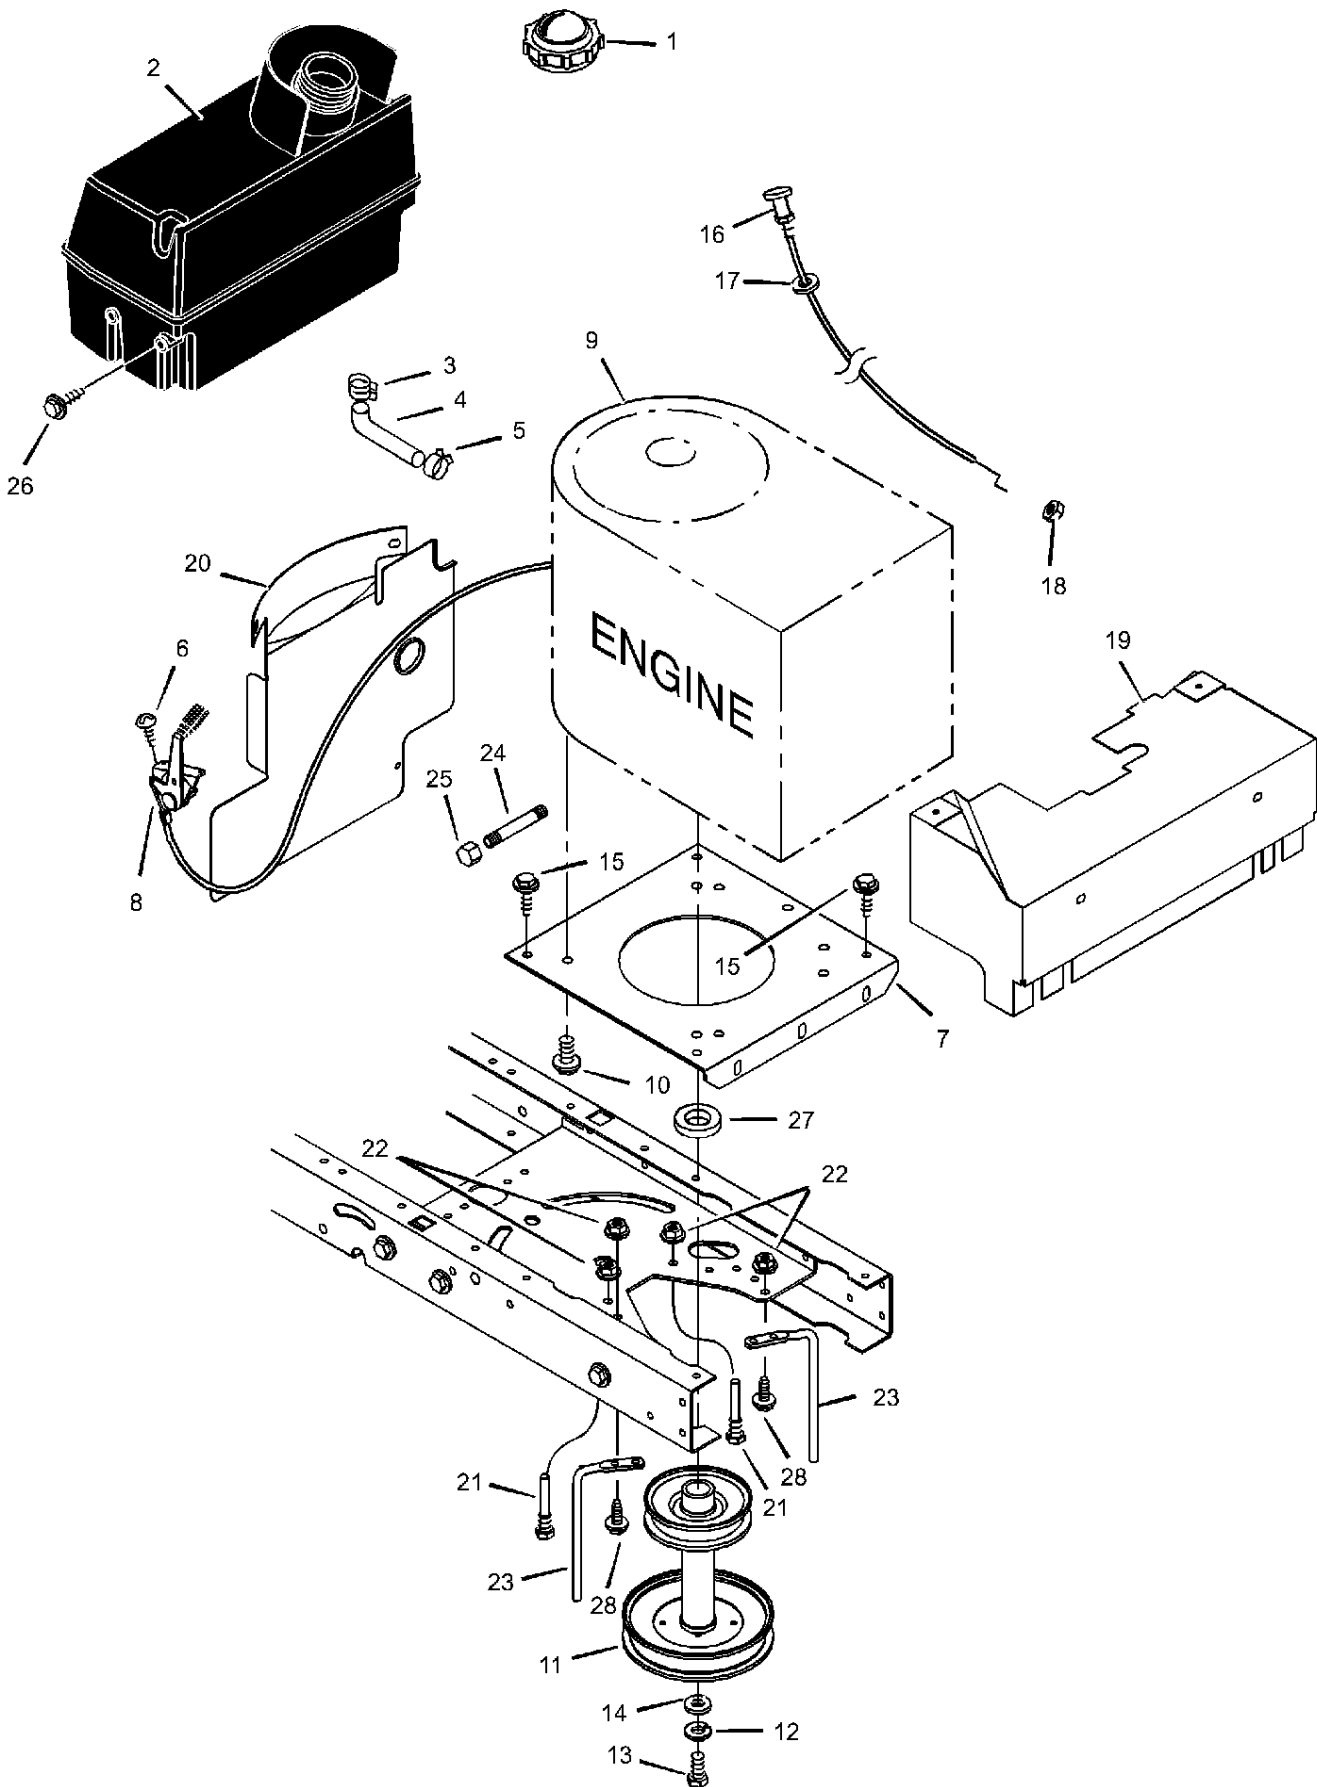

Ref #	Part Number	Qty	Description
1	092317MA		Fuel Cap
2	094086		Fuel Tank
3	095197MA		Hose Clamp
4	023717		Fuel Line
5	095197MA		Hose Clamp
6	26X201MA		Screw
7	094006E700		Plate, Engine
8	093165MA		Throttle Control
9			Engine Parts are available from an Authorized Service Center.
	095198MA		Muffler
	095208MA		Gasket, Muffler
	095200		Liner, Port (Muffler)
10	0025X7MA		Bolt, Engine Mount
11	690507 Z		Stack Pulley Assembly
12	019X35MA		Lockwasher
13	01X140MA		Bolt, Hex
14	17X170MA		Washer
15	26X249MA		Screw
16	690401		Choke
17	0019X8MA		Washer
18	015X33MA		Nut
19	93188E700		Baffle, Front Engine
20	093078E701		Baffle, Rear Engine
21	094384MA		Guide, Belt
22	015X79MA		Nut, Flange
23	091797 Z		Guide, "L" Belt
24	056261		Pipe, Oil Drain
25	021651		Cap, Oil Drain
26	26X253MA		Screw
27	093077MA		Spacer
28	025X15MA		Screw