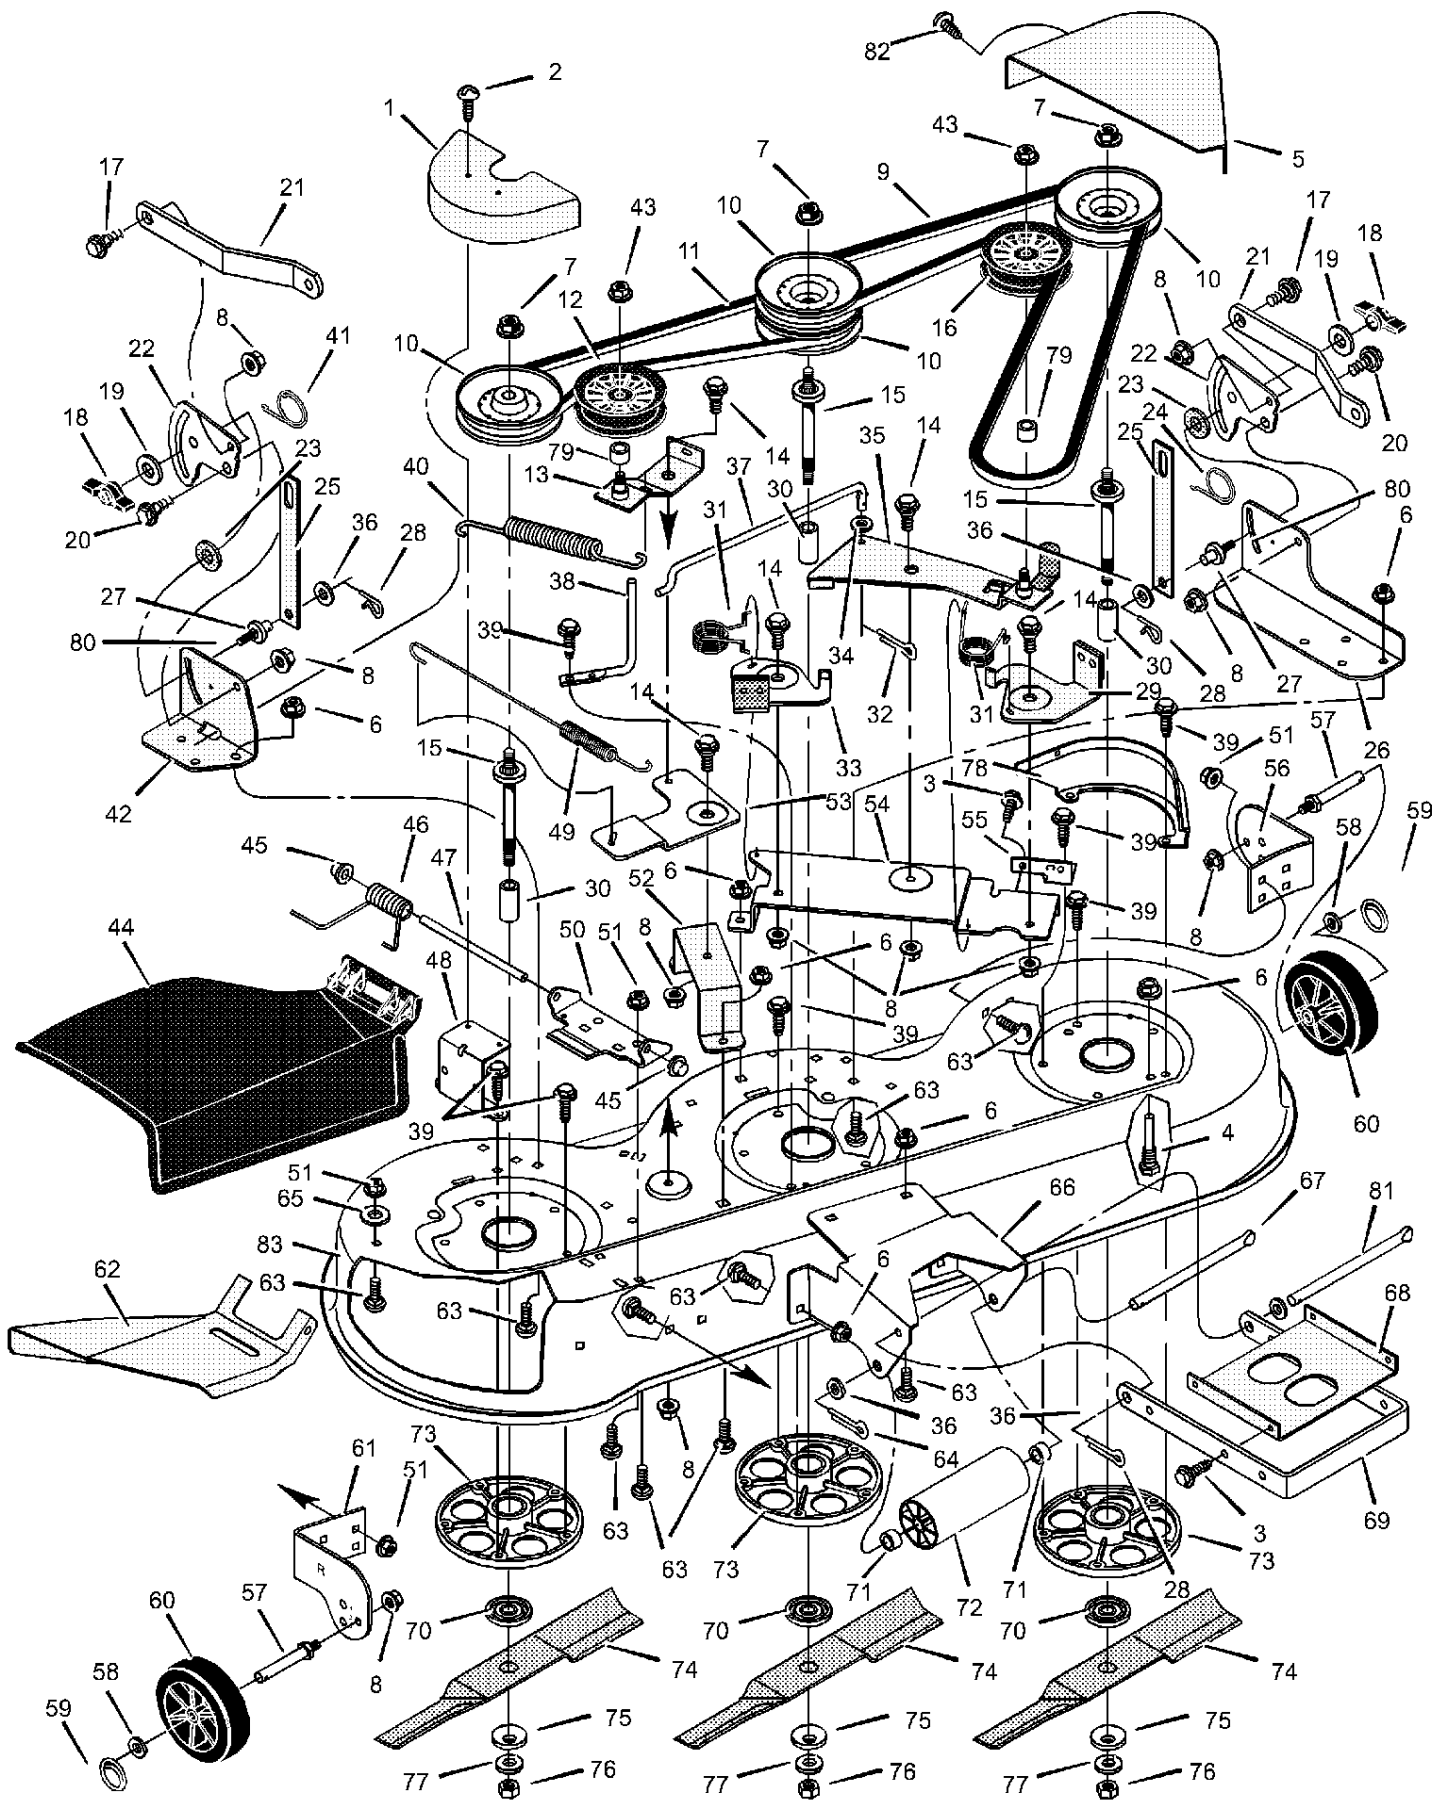

Ref #	Part Number	Qty	Description
1	094607E701MA		Cover, Right Pulley
2	26X250MA		Screw
3	26X249MA		Screw
4	091754 Z		Guide, Belt
5	094645E701MA		Cover, Left Pulley
6	015X79MA		Nut, Hex
7	15X121		Nut, Flange
8	015X84MA		Nut, Flange
9	037X89MA		Belt, Primary
10	094592MA		Pulley
11	037X66MA		Belt, Secondary
12	690549MA		Pulley, Idler
13	94639		Arm, Idler
14	009X39MA		Bolt, Shoulder
15	094129		Shaft, Splined
16	690387MA		Pulley, Idler
17	009X52MA		Bolt, Shoulder
18	094068MA		Knob
19	017X45 Z		Washer
20	009X51MA		Bolt, Shoulder
21	094055E701MA		Bracket, Rear Suspension
22	094128E700MA		Plate, Suspension
23	094137MA		Pad, Friction
24	166X43MA		Spring
25	690212E700		Link, Lift
26	094600E700MA		Bracket, Left Lift
27	094064		Pin, Hanger
28	0031X4MA		Pin, Hair
29	094640E700		Brake Assembly, Left
30	094130MA		Spacer
31	166X41MA		Spring
32	030X20MA		Pin, Cotter
33	94641E700		Brake Assembly, Right
34	017X47 Z		Washer
35	690579E700MA		Idler, Arm
36	17X103MA		Washer
37	094606 Z		Link, Bell Crank
38	092116 Z		Guide, Belt
39	0025X7MA		Screw
40	165X79MA		Spring, Extension
41	166X42MA		Spring, Torsion
42	094598E700		Bracket, Suspension
43	015X98MA		Nut
44	092100MA		Deflector, Chute
45	028X23MA		Push On Cap
46	166X34MA		Spring, Torsion
47	092159 Z		Rod, Deflector
48	092140E700		Bracket, Cover
49	165X120MA		Spring, Extension
50	092104E701MA		Bracket, Hinge
51	015X88MA		Nut, Flange
52	094601E701		Bracket, Bell Crank
53	094603E701MA		Crank, Bell
54	094596E700		Plate, Brake Arm