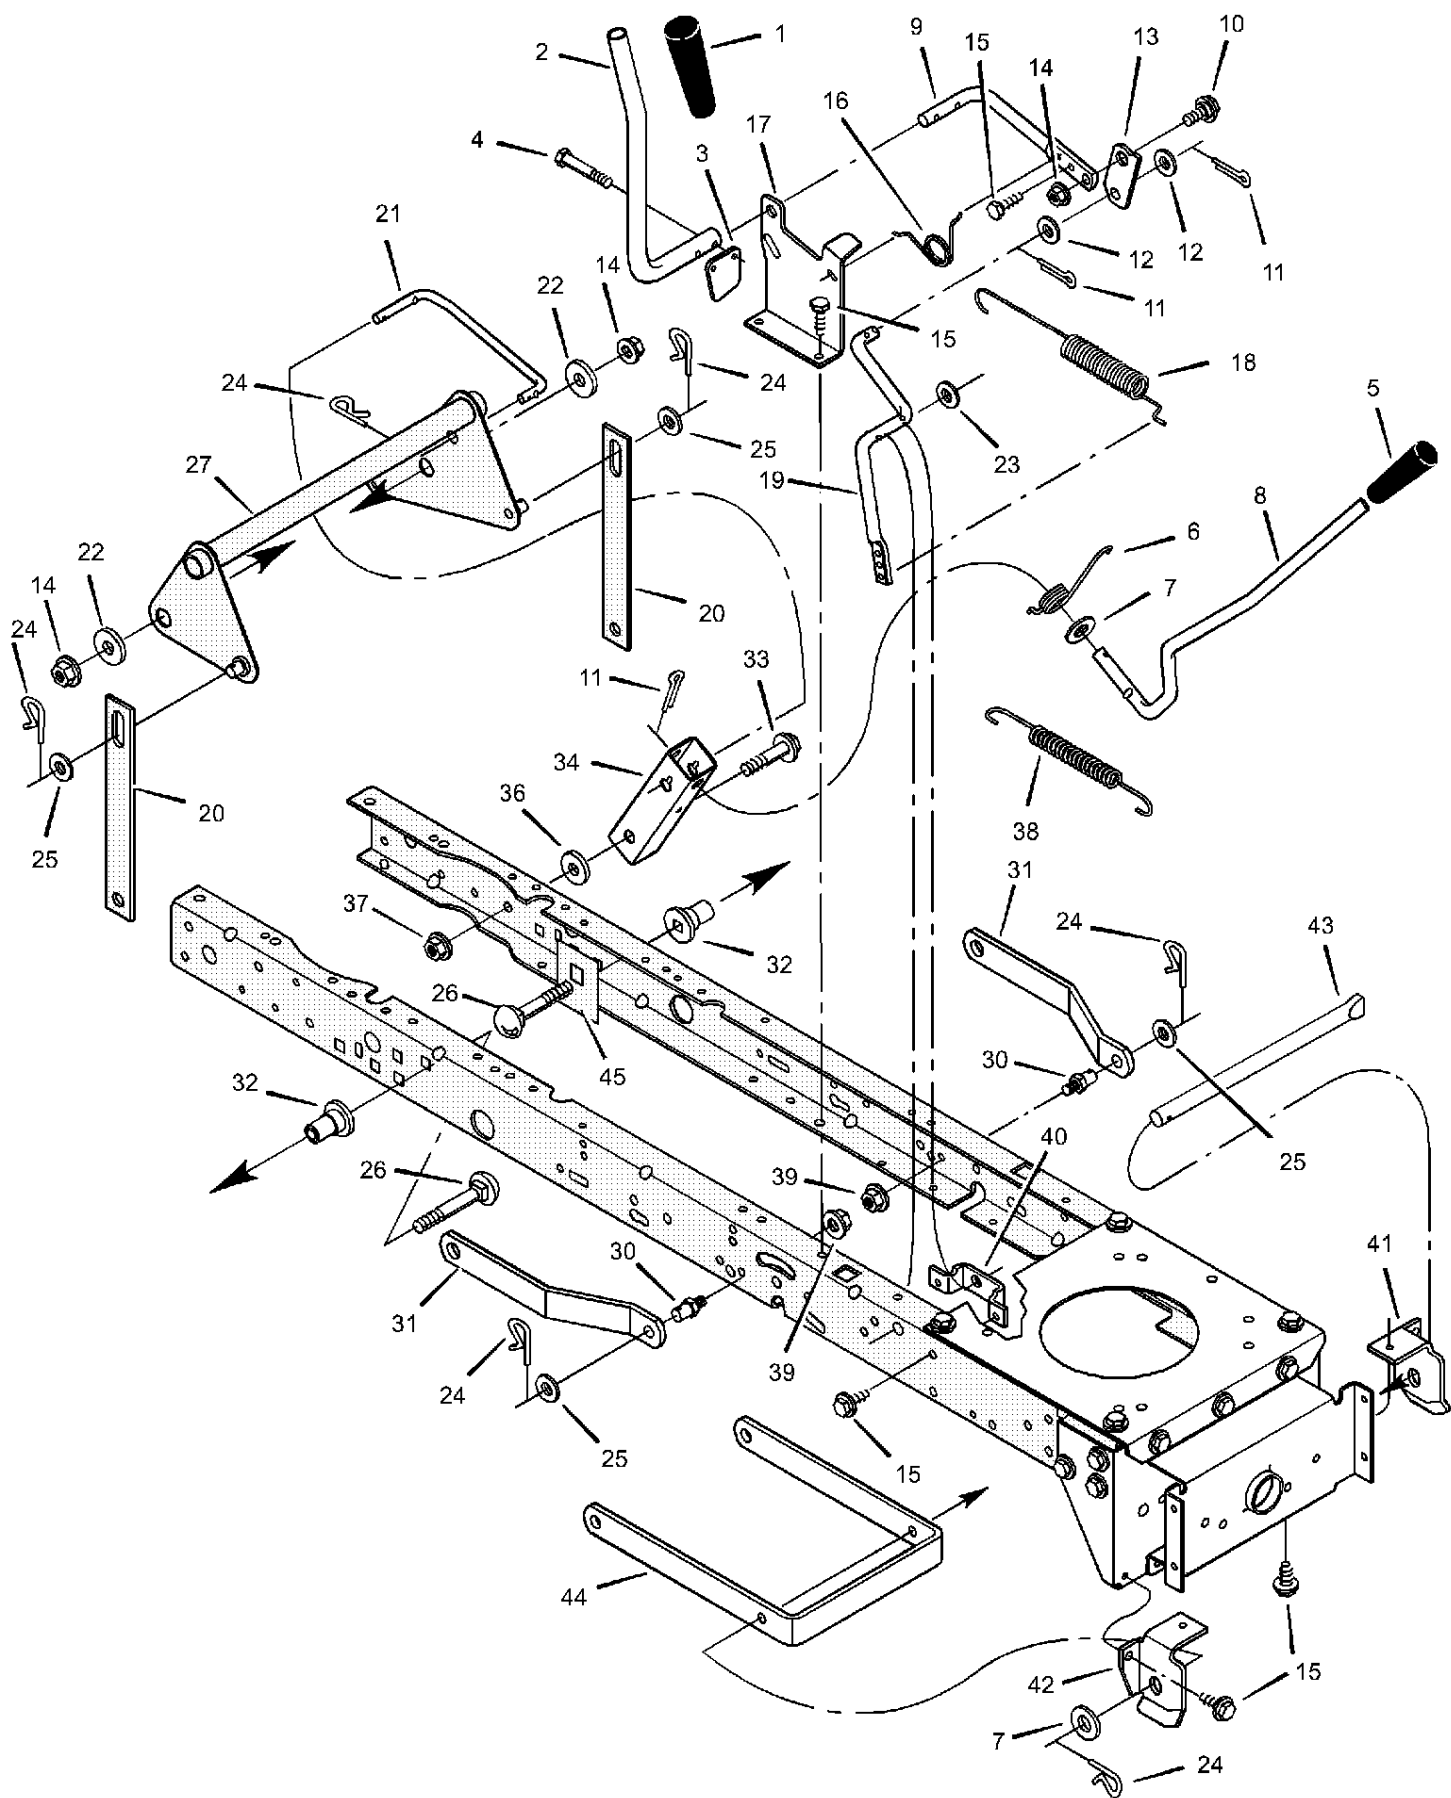

Ref #	Part Number	Qty	Description
1	092698MA		Grip
2	094100 Z		Handle, PTO
3	094022 Z		Pad, Switch
4	0025X3MA		Bolt
5	092697MA		Grip
6	166X40MA		Spring
7	17X103MA		Washer
8	690533MA		Handle, Lift
9	094017 Z		Lever, PTO
10	009X39MA		Bolt, Shoulder
11	030X20MA		Pin, Cotter
12	17X102MA		Washer
13	094004 Z		Link, PTO
14	015X84MA		Nut, Flange
15	26X249MA		Screw
16	166X39MA		Spring
17	094018E701MA		Bracket, PTO
18	165X119MA		Spring
19	690394E700		Crank, PTO
20	690212E700		Link, Lift
21	690122E700		Link, Lift Handle
22	17X168		Washer
23	017X57MA		Washer
24	0031X4MA		Pin, Hair
25	017X91 Z		Washer
26	002X85MA		Bolt, Carriage
27	690363E700		Lever Assembly, Lift
30	094067MA		Pin
31	094055E701MA		Bracket, Rear Suspension
32	690151MA		Spacer, Lifter
33	009X53MA		Bolt, Shoulder
34	094015E700		Bracket, Pivot
36	17X191MA		Washer
37	015X84MA		Nut, Flange
38	165X131MA		Spring
39	015X68MA		Nut, Flange
40	094005E700		Bracket, PTO
41	094027E701MA		Hanger, Left Deck
42	094026E701MA		Hanger, Right Deck
43	094158 Z		Rod, Hanger
44	690539E701MA		Bracket, Suspension
45	690389E700		Plate, Stiffening