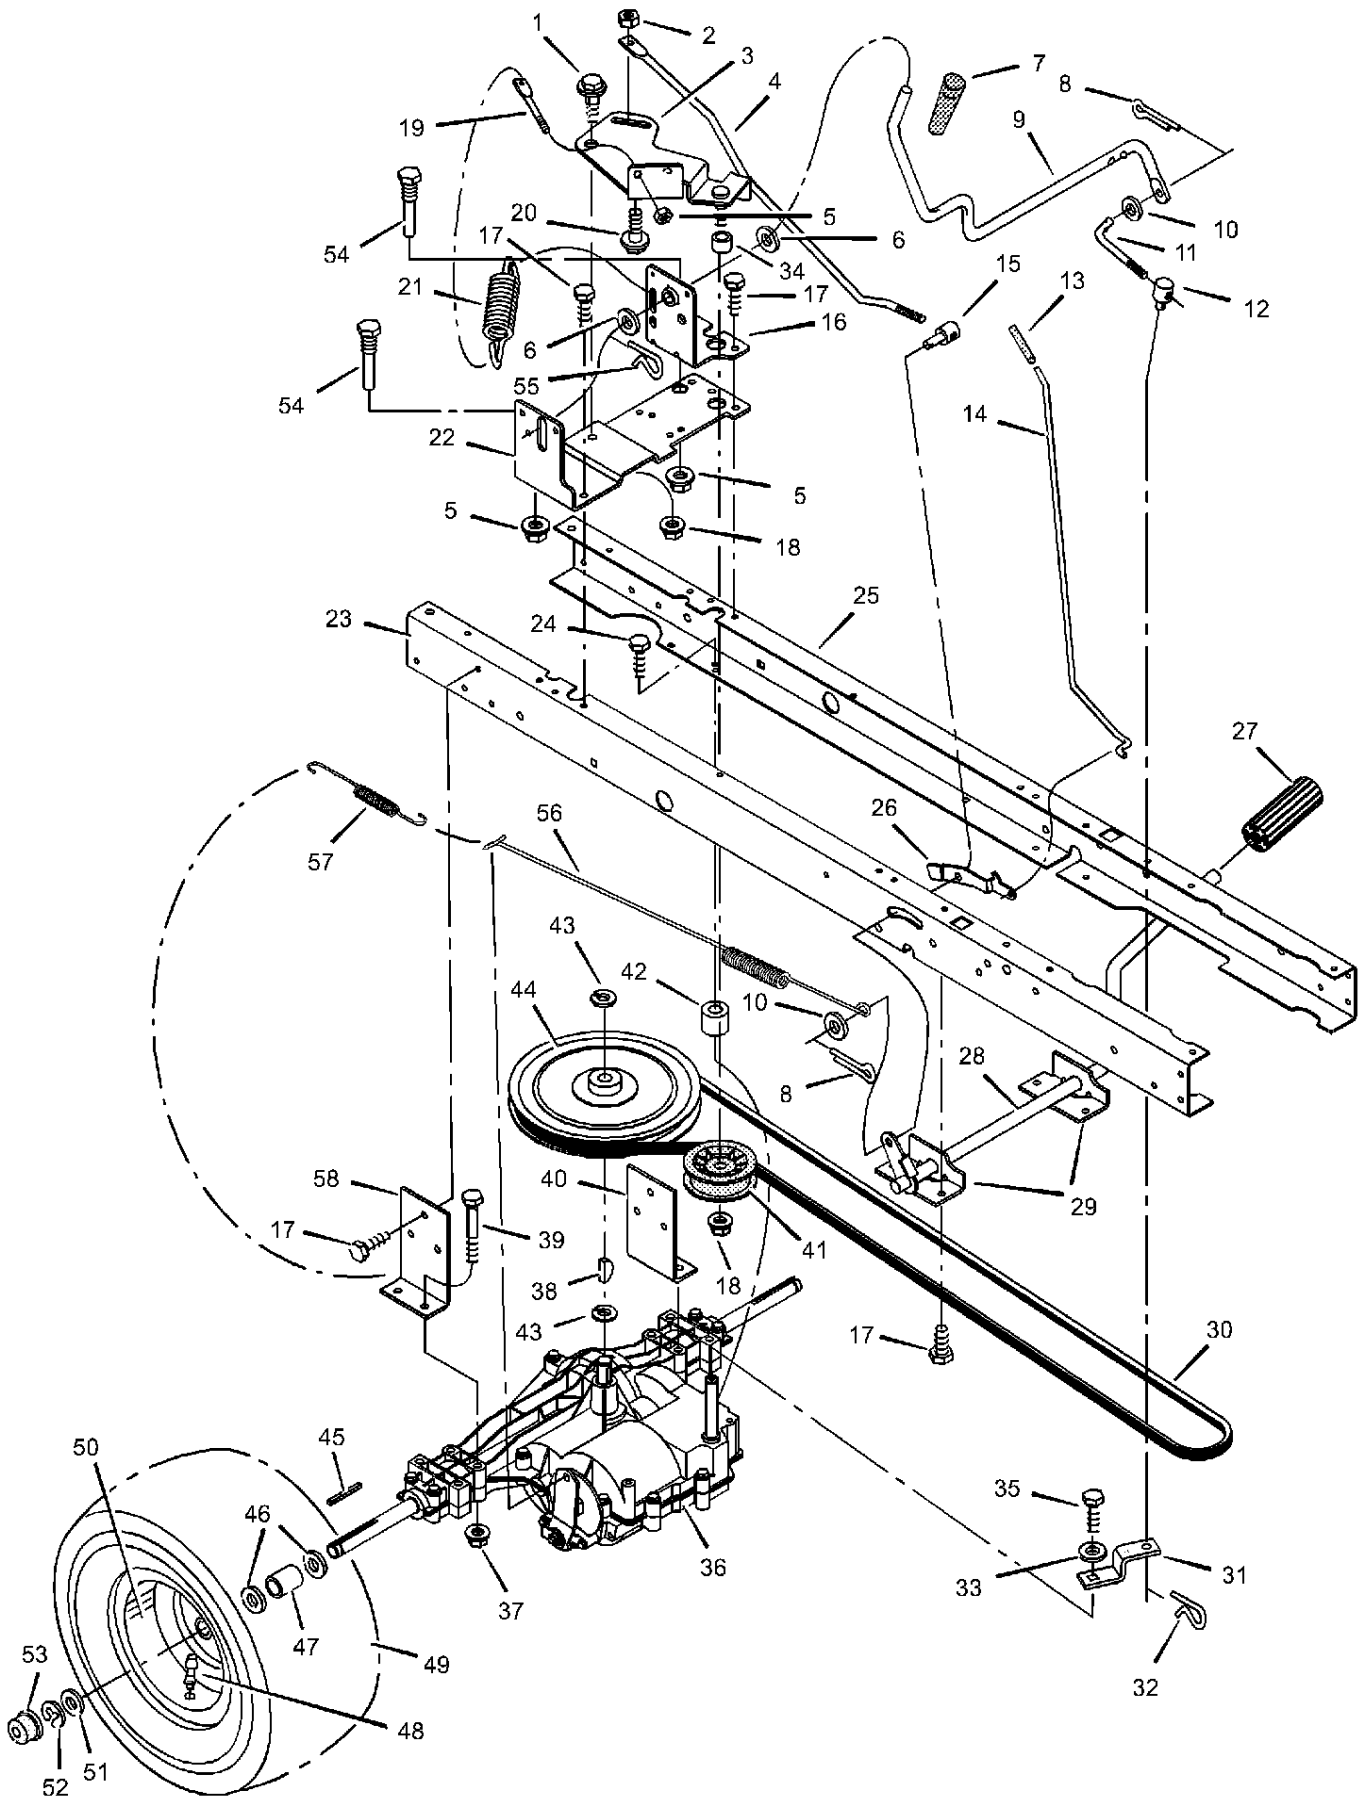

Ref #	Part Number	Qty	Description
1	009X39MA		Bolt, Shoulder
2	015X89MA		Nut, Hex
3	690173 Z	48501X2A Lawn Tractor (2000)	Arm, Idler
4	094041 Z		Rod, Clutch
5	015X79MA		Nut
6	17X102MA		Washer
7	092697MA		Grip
8	030X20MA		Pin, Cotter
9	094043 Z		Lever, Shift
10	017X47 Z		Washer
11	094044 Z		Link, Shift
12	021920		Nut, Adjuster
13	091079MA		Grip
14	094152 Z		Rod, Parking Brake
15	094815		Nut, Adjuster
16	094034E700		Bracket, Shift
17	26X249MA		Screw
18	015X84MA		Nut
19	094042 Z		Mount, Stud Spring
20	009X54MA		Bolt, Shoulder
21	165X116MA		Spring, Extension
22	690166E700		Bracket, Shifter
23	690206E700		Frame, Right
24	025X12		Screw
25	690207E700		Frame, Left
26	094045 Z		Latch, Parking Brake
27	021544MA		Pedal
28	094038E700MA		Lever, Brake/Clutch
29	094035E700		Bracket, Pedal
30	037X87MA		Belt, Motion Drive
31	094031 Z		Yoke, Shift
32	0031X6MA		Pin, Hair
33	17X148MA		Washer
34	690369MA		Spacer
35	06X105MA		Bolt
36			Transaxle For information on Replacement Part see the Central Parts Distributor in your area.
37	015X88MA		Nut
38	020697MA		Key, Woodruff
39	01X155MA		Bolt
40	094185E701MA		Bracket, Left Transaxle
41	690409MA		Pulley
42	094132MA		Spacer
43	0011X7MA		E-Ring
44	095094MA		Pulley, Drive
45	021553MA		Key, Square
46	17X160MA		Washer
47	690554 Z		Spacer, Transaxle
48	024373MA		Stem, Valve
49	024430		Tire
	407049MA		Tube
50	92300-601		Wheel & Tire Assembly
51	17X195MA		Washer