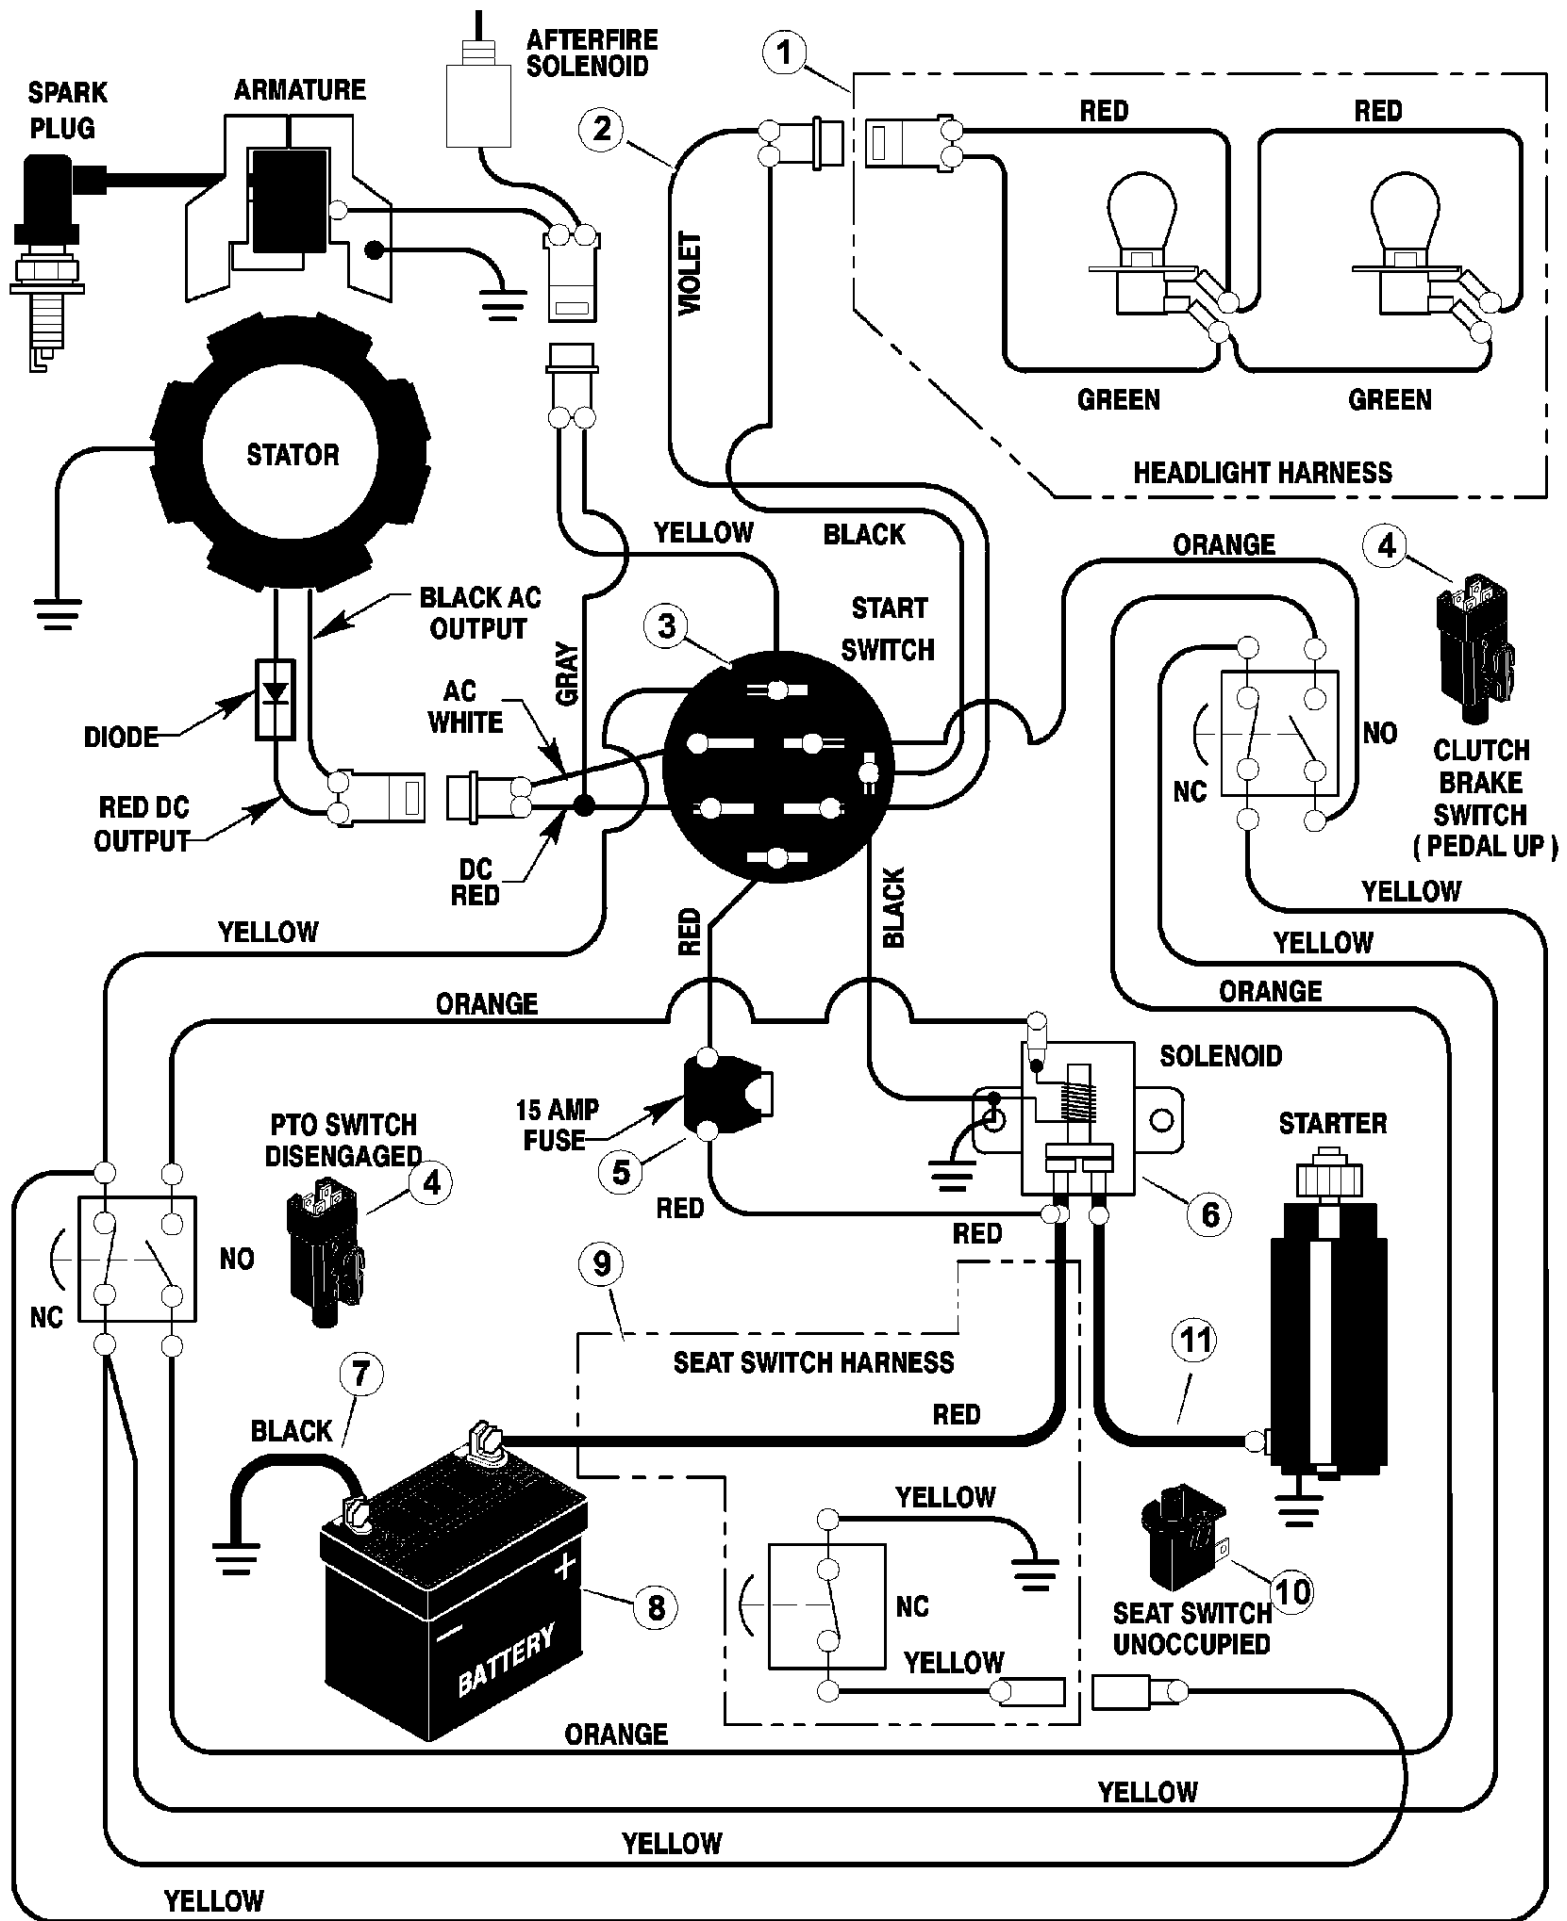

Ref #	Part Number	Qty	Description
	48X069		Decal, Right Hood
	48X070		Decal, Left Hood
	44X7325		Decal, Warning
	F-99706		Book, Instruction

Ref #	Part Number	Qty	Description
1	250X68		Harness, Light Wire
	092372		Socket, Light
	090084		Bulb, Light
2	250X87		Harness, Chassis Wire
3	092556		Switch, Ignition
	020729		Key, Ignition
	091489		Nut, Hex
	091488		Cap, Ignition
4	094136		Switch, Limit
5	054212		Fuse
	407078		Holder, Fuse
6	094613		Solenoid
	26X229		Screw, Mounting
	15X116		Locknut
7	024X32		Cable, Battery Ground
	26X213		Screw, Ground Cable
8	021075		Battery
	002X82		Bolt, Carriage
	014X79		Wingnut
9	250X67		Harness, Seat Switch Wire
10	094159		Switch, Seat Sensor
11	024X31		Cable

Ref #	Part Number	Qty	Description
1	092317		Fuel Cap
2	094073		Fuel Tank
3	095197		Hose Clamp
4	023717		Fuel Line
5	095197		Hose Clamp
6	26X201		Screw
7	094006E700		Plate, Engine
8	091989		Throttle Control
9			Engine Parts are available from an Authorized Service Center. See "Engines, Gasoline" or "Gasoline Engines" in the yellow pages of the telephone directory.
	095206		Muffler
	091309		Gasket, Muffler
	095207		Adapter, Muffler
	06X103		Screw, Adapter
	009X59		Bolt, Muffler
	092378		Lock, Screw
10	0025X7		Bolt, Engine Mount
11	094593 Z		Stack Pulley Assembly
12	019X35		Lockwasher
13	01X140		Bolt, Hex
14	17X170		Washer
15	26X249		Screw
21	093349		Guide, Belt
22	015X79		Nut, Flange
23	094781		Guide, Belt
26	26X253		Screw
28	092855		Pipe, Exhaust
29	092558		Clamp
30	094324		Shield, Heat
31	26X263		Screw