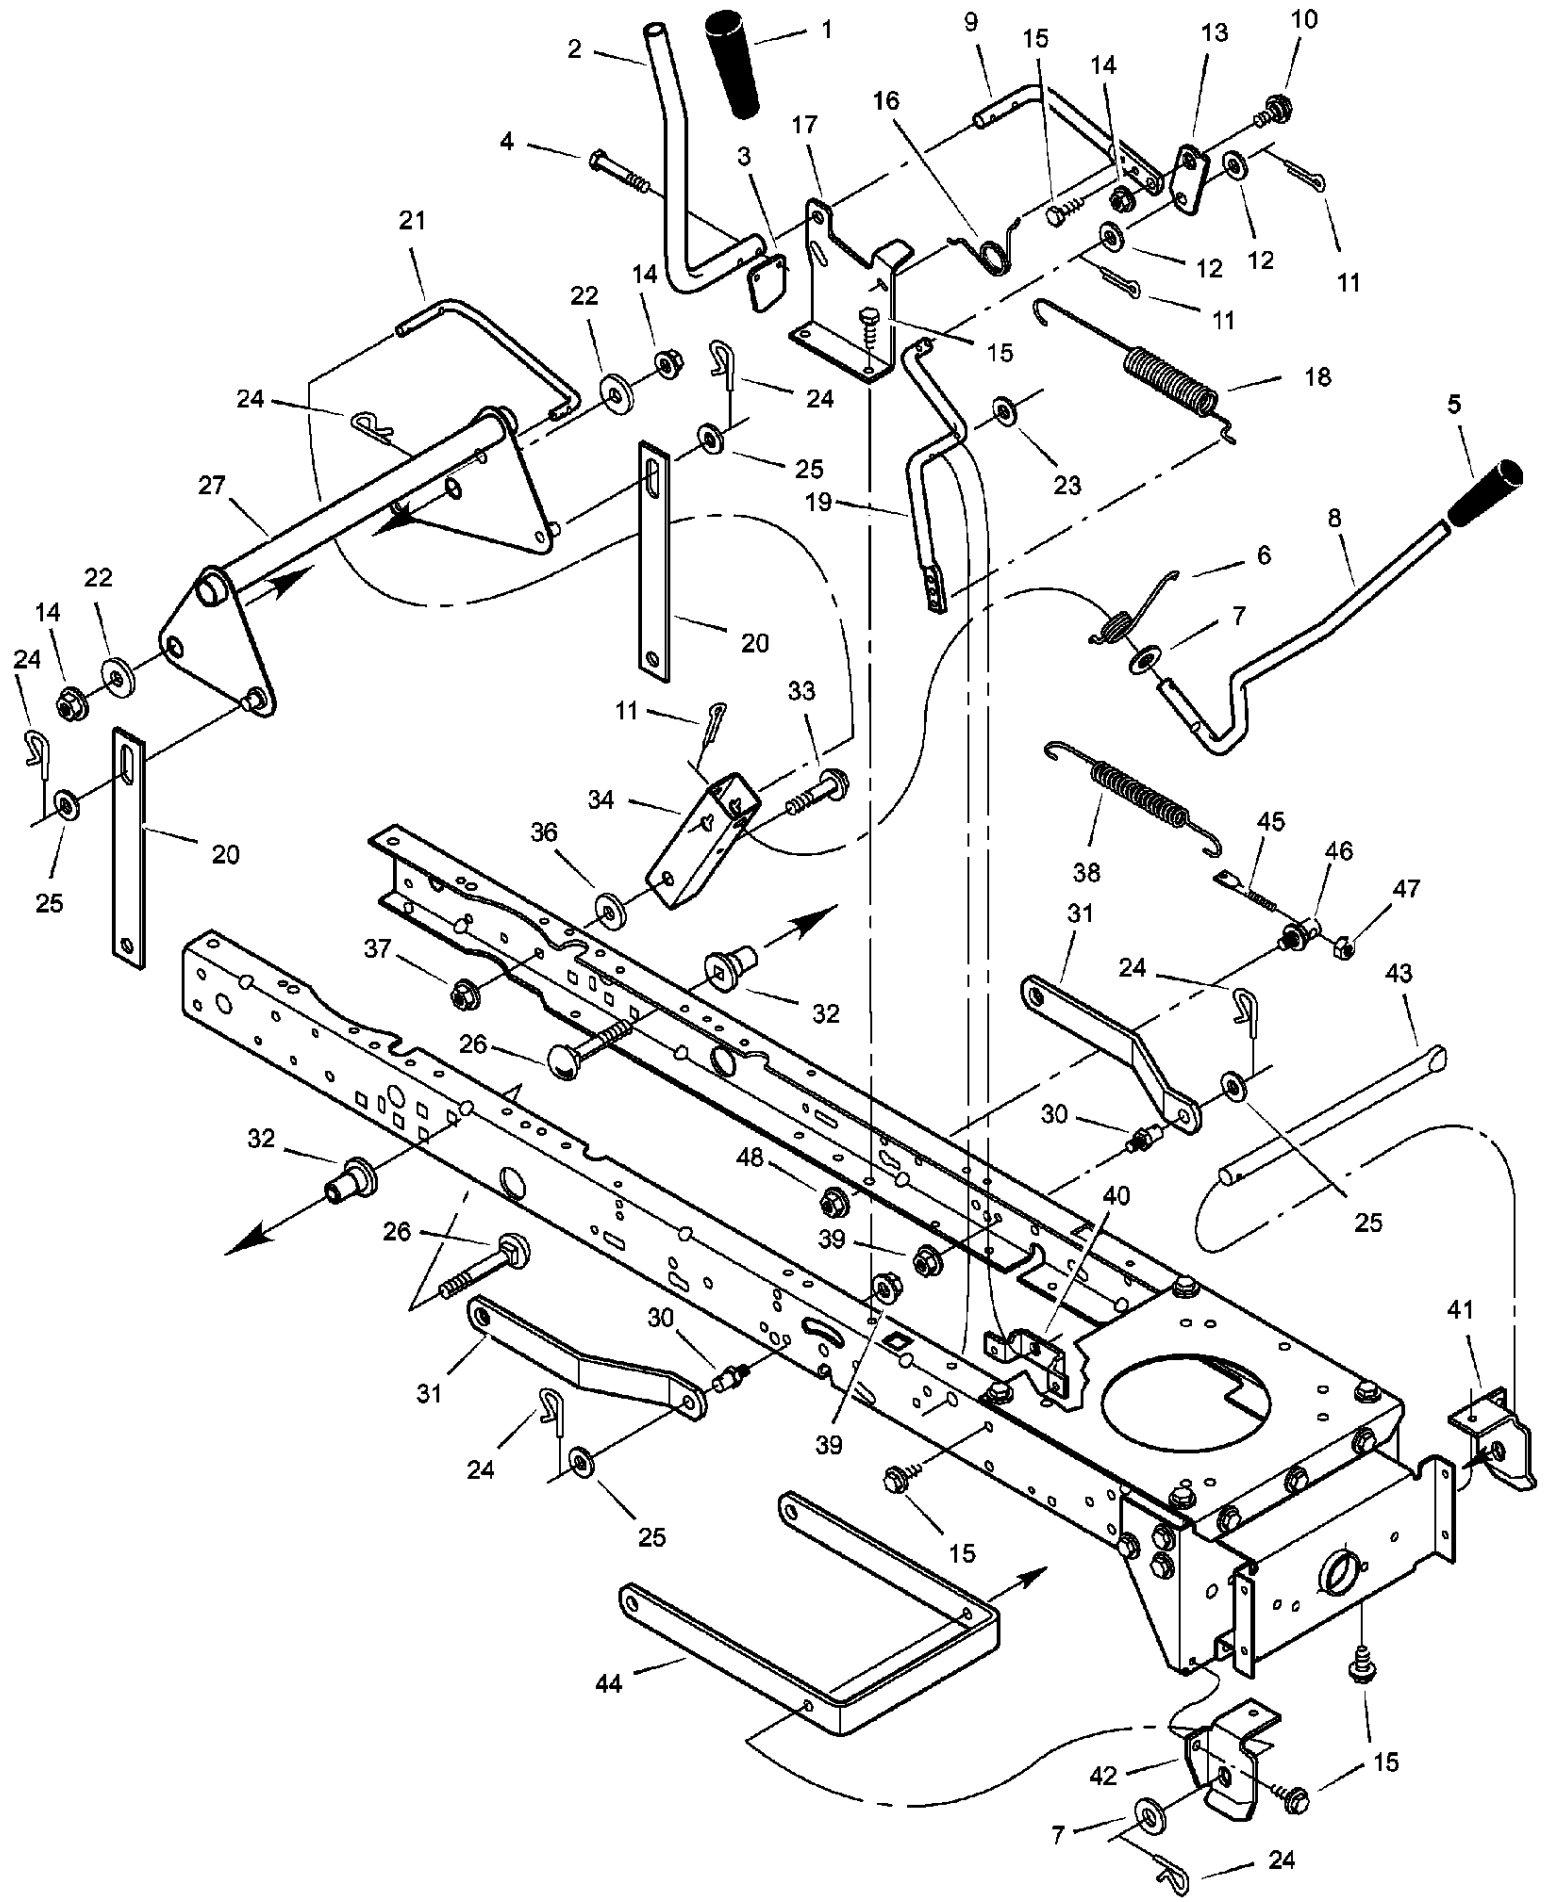

Ref #	Part Number	Qty	Description
1	092698		Grip
2	094100 Z		Handle, PTO
3	094022 Z		Pad, Switch
4	0025X3		Bolt
5	092697		Grip
6	166X40		Spring
7	17X103		Washer
8	094195 Z		Lever, Lift
9	094017 Z		Lever, PTO
10	009X39		Bolt, Shoulder
11	030X20		Pin, Cotter
12	17X102		Washer
13	094004 Z		Link, PTO
14	015X84		Nut, Flange
15	26X249		Screw
16	166X39		Spring
17	094018E701		Bracket, PTO
18	165X120		Spring
19	94019E700		Crank, PTO
20	690212E700		Link, Lift
21	690122E700		Link, Lift Handle
22	17X158		Washer
23	017X57		Washer
24	0031X4		Pin, Hair
25	017X91 Z		Washer
26	002X85		Bolt, Carriage
27	690363E700		Lever Assembly, Lift
30	094067		Pin
31	094055E701		Bracket, Rear Suspension
32	690151		Spacer, Lifter
33	009X53		Bolt, Shoulder
34	094015E700		Bracket, Pivot
36	17X191		Washer
37	015X84		Nut, Flange
38	165X133		Spring
39	015X68		Nut, Flange
40	094005E700		Bracket, PTO
41	094027E701		Hanger, Left Deck
42	094026E701		Hanger, Right Deck
43	094158 Z		Rod, Hanger
44	690539E701		Bracket, Suspension
45	094042 Z		Stud
46	690182		Stud, Swivel
47	015X84		Nut
48	015X79		Nut