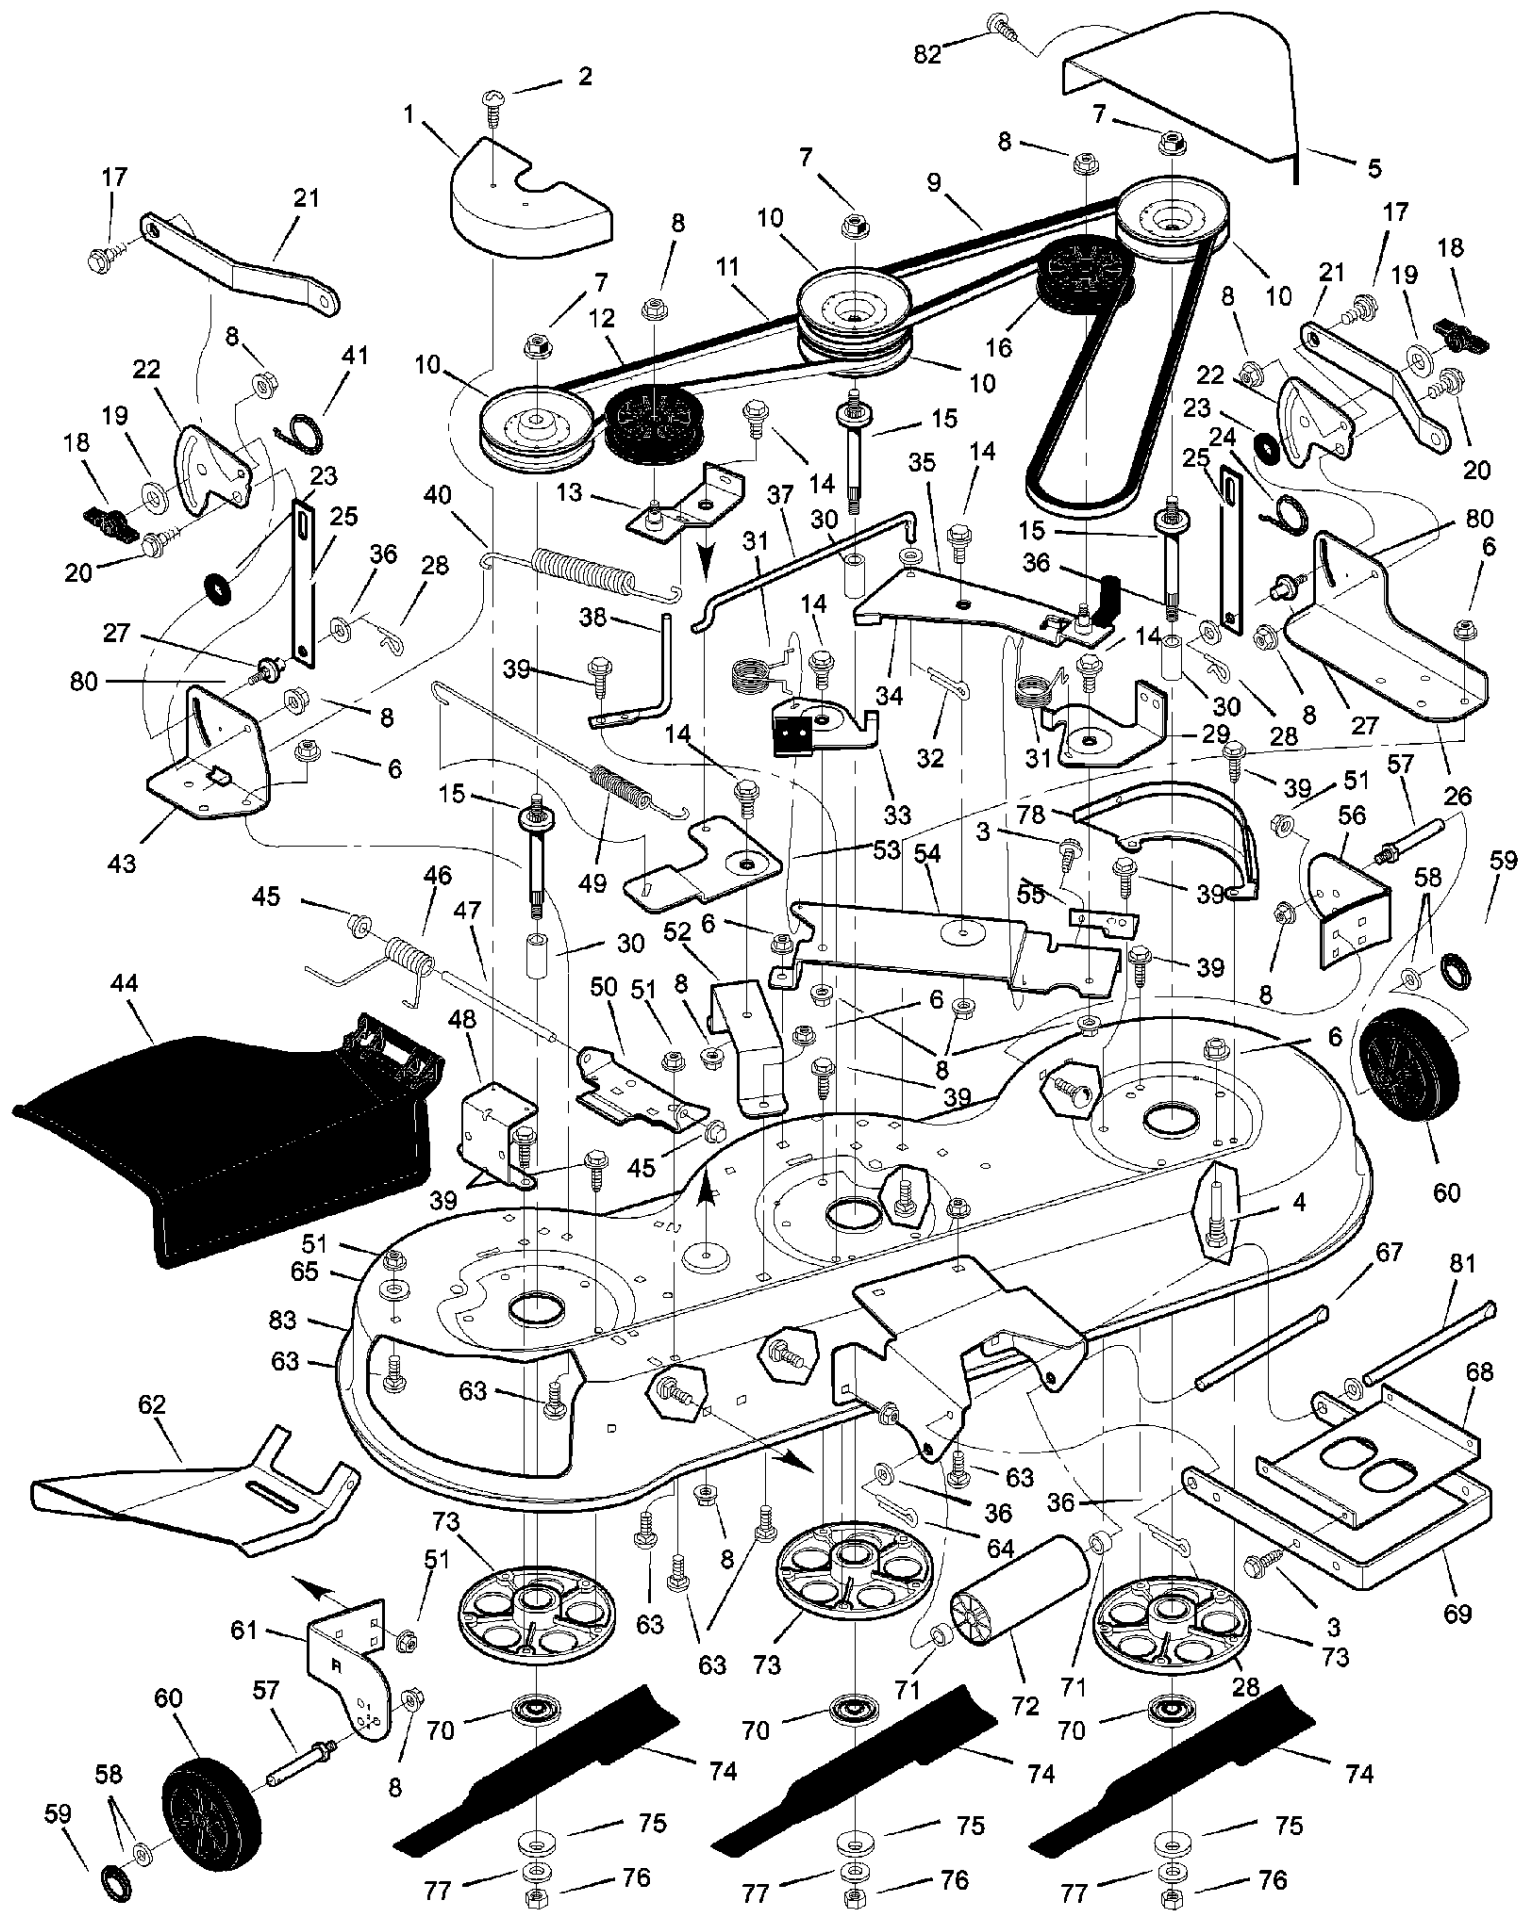

Ref #	Part Number	Qty	Description
	48X069		Decal, Right Hood
	48X070		Decal, Left Hood
	44X7325		Decal, Warning
	F-99706		Book, Instruction

Ref #	Part Number	Qty	Description
1	250X68		Harness, Light Wire
	092372		Socket, Light
	090084		Bulb, Light
2	250X87		Harness, Chassis Wire
3	092556		Switch, Ignition
	020729		Key, Ignition
	091489		Nut, Hex
	091488		Cap, Ignition
4	094136		Switch, Limit
5	054212		Fuse
	407078		Holder, Fuse
6	094613		Solenoid
	26X229		Screw, Mounting
	15X116		Locknut
7	024X32		Cable, Battery Ground
	26X213		Screw, Ground Cable
8	021075		Battery
	002X82		Bolt, Carriage
	014X79		Wingnut
9	250X67		Harness, Seat Switch Wire
10	094159		Switch, Seat Sensor
11	024X31		Cable

Ref #	Part Number	Qty	Description
1	092317		Fuel Cap
2	094073		Fuel Tank
3	095197		Hose Clamp
4	023717		Fuel Line
5	095197		Hose Clamp
6	26X201		Screw
7	094006E700		Plate, Engine
8	091989		Throttle Control
9			Engine Parts are available from an Authorized Service Center. See "Engines, Gasoline" or "Gasoline Engines" in the yellow pages of the telephone directory.
	095206		Muffler
	091309		Gasket, Muffler
	095207		Adapter, Muffler
	06X103		Screw, Adapter
	009X59		Bolt, Muffler
	092378		Lock, Screw
10	0025X7		Bolt, Engine Mount
11	094593 Z		Stack Pulley Assembly
12	019X35		Lockwasher
13	01X140		Bolt, Hex
14	17X170		Washer
15	26X249		Screw
21	093349		Guide, Belt
22	015X79		Nut, Flange
23	094781		Guide, Belt
26	26X253		Screw
28	092855		Pipe, Exhaust
29	092558		Clamp
30	094324		Shield, Heat
31	26X263		Screw

---

Ref #	Part Number	Qty	Description
56	87X105 Z		Spacer
57	17X195		Washer
58	0011X3		E-Ring
59	024373		Valve Stem
60	092290-601		Wheel & Tire Assembly
61	092374		Tire
	407049		Tube
62	094618		Cap, Hub