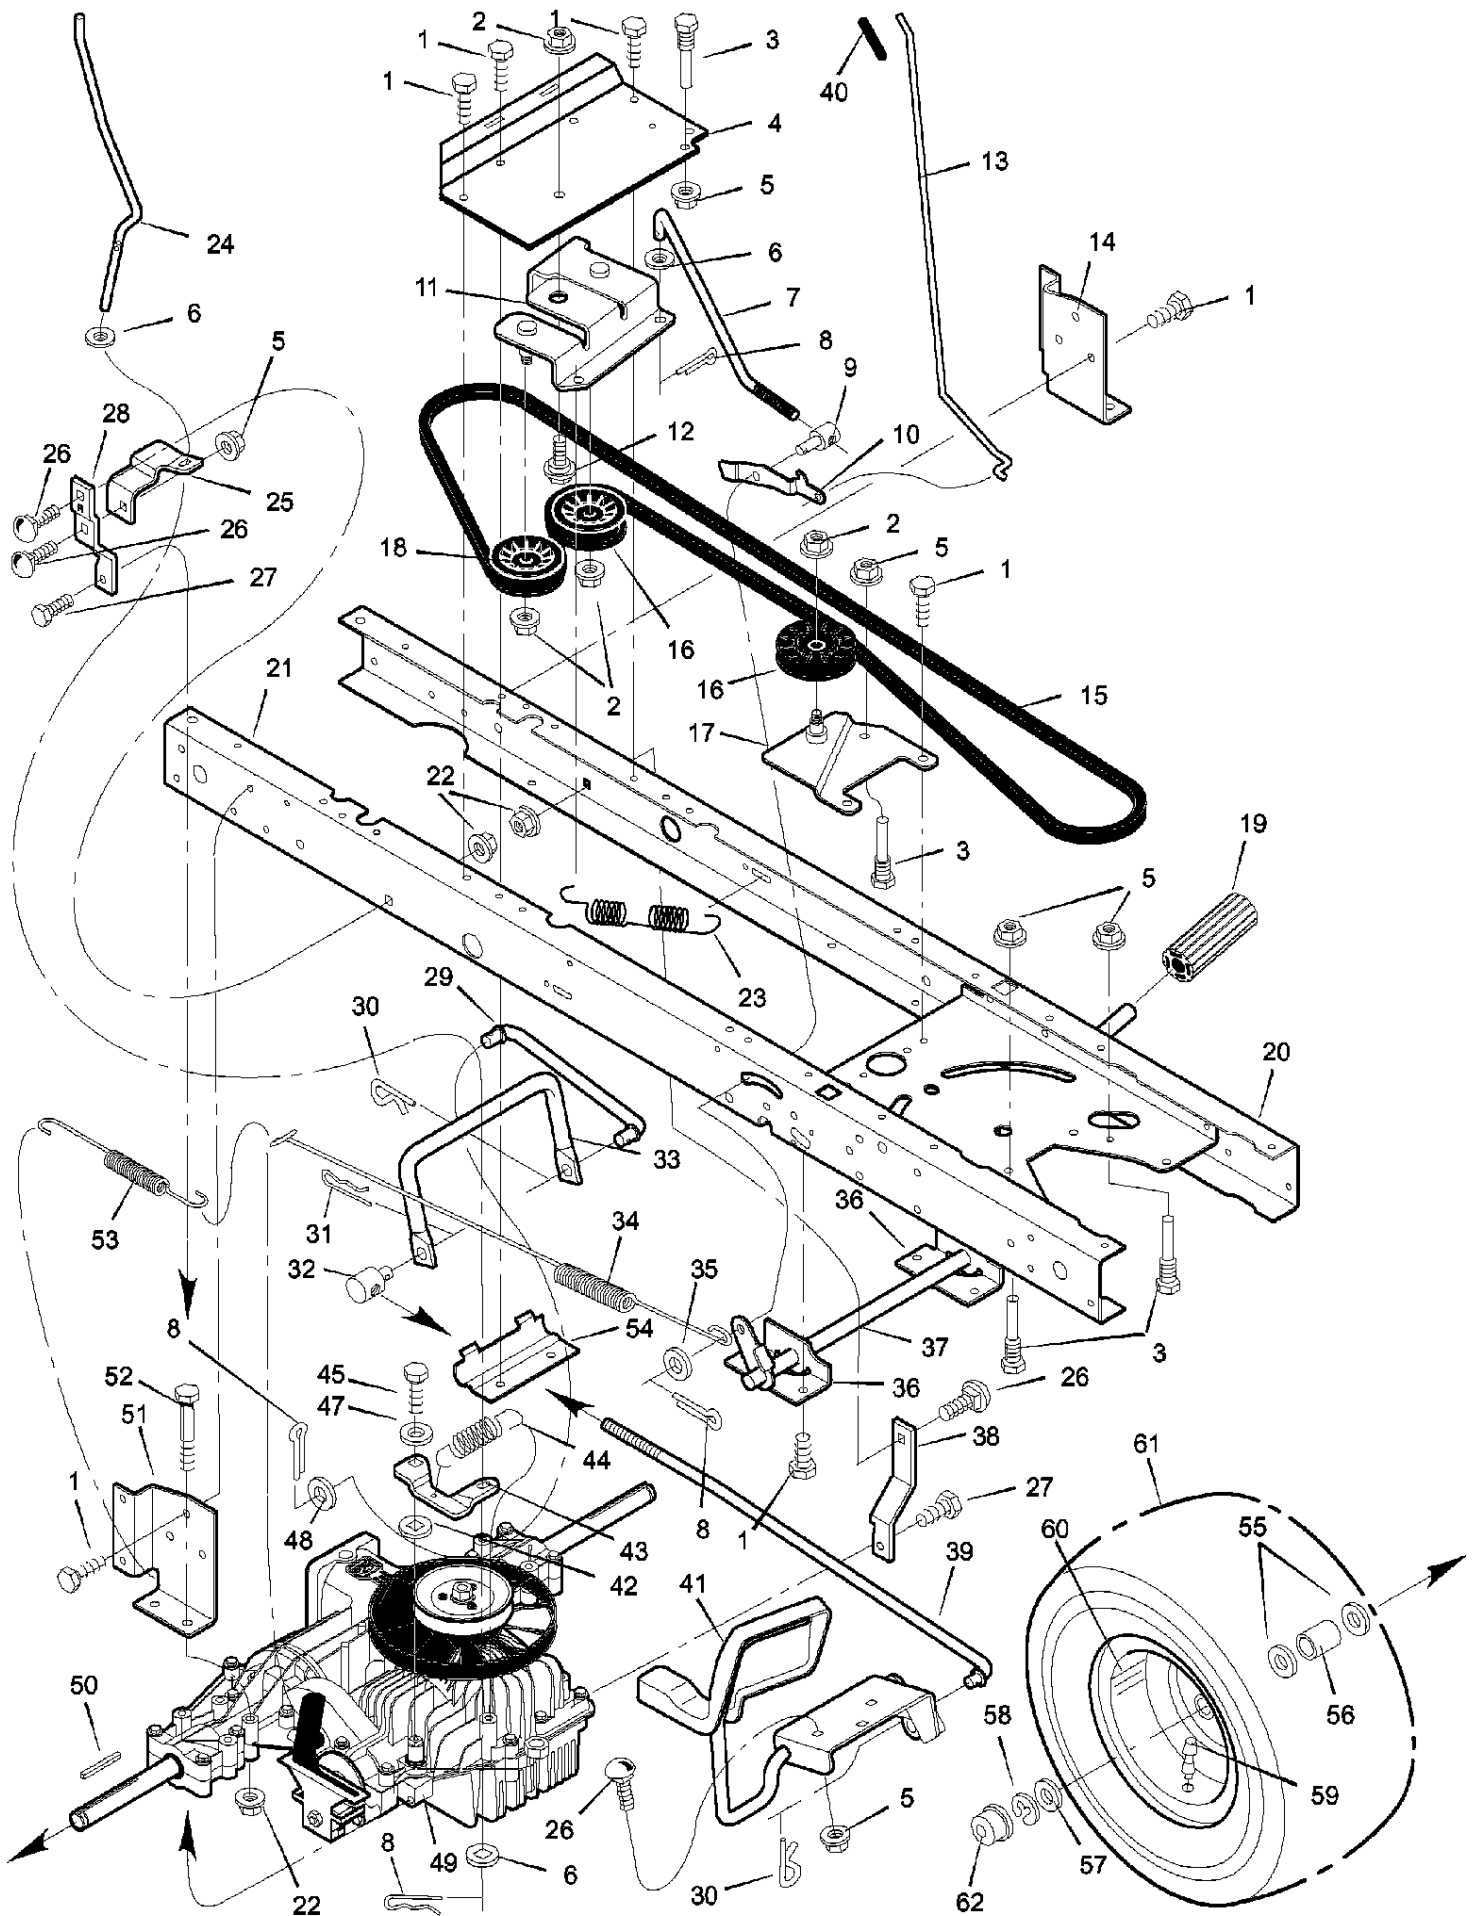

Ref #	Part Number	Qty	Description
1	26X249		Screw
2	015X84		Nut, Flange
3	093349		Guide, Belt
4	094431E700		Bracket, Idler
5	015X79		Locknut
6	017X47 Z		Washer
7	094417 Z		Rod, Clutch
8	030X20		Pin, Cotter
9	094815		Adjuster
10	094045 Z		Latch, Parking Brake
11	094411 Z		Bracket Assembly, Idler
12	009X39		Bolt, Shoulder
13	094152 Z		Rod, Parking Brake
14	094185E701		Bracket, Transaxle
15	037X61		Belt
16	091179		Pulley, Idler
17	094409 Z		Arm Assembly, Idler
18	091178		Pulley, Idler
19	021544		Pedal
20	690207E700		Frame, Left
21	690206E700		Frame, Right
22	015X88		Nut, Flange
23	165X123		Spring, Extension
24	094428 Z		Rod, Disconnect
25	094429E700		Bracket, Disconnect
26	002X53		Bolt, Carriage
27	26X216		Screw
28	094432E700		Strap, Right Torque
29	094426 Z		Rod, Link
30	0031X4		Pin, Hair
31	0031X6		Pin, Hair
32	092132		Nut, Adjuster
33	094425E700		Rod, Yoke
34	165X115		Spring, Extension
35	17X169		Washer
36	094035E700		Bracket, Pivot
37	094038E700		Lever, Clutch/Brake
38	094433E700		Strap, Left Torque
39	094424 Z		Rod, Link
40	091079		Grip
41	690013E700		Pedal, Speed Control
42	17X148		Washer
43	094430 Z		Arm, Disconnect
44	165X112		Spring
45	06X105		Bolt
47	017X38		Washer
48	17X169		Washer
49			Transaxle For information on Replacement Parts see the Central Parts Distributor in your area.
50	021553		Key, Square
51	094184E701		Bracket, Right Transaxle
52	01X155		Bolt
53	165X92		Spring, Extension
54	094434E700		Clamp, Transaxle
55	17X160		Washer