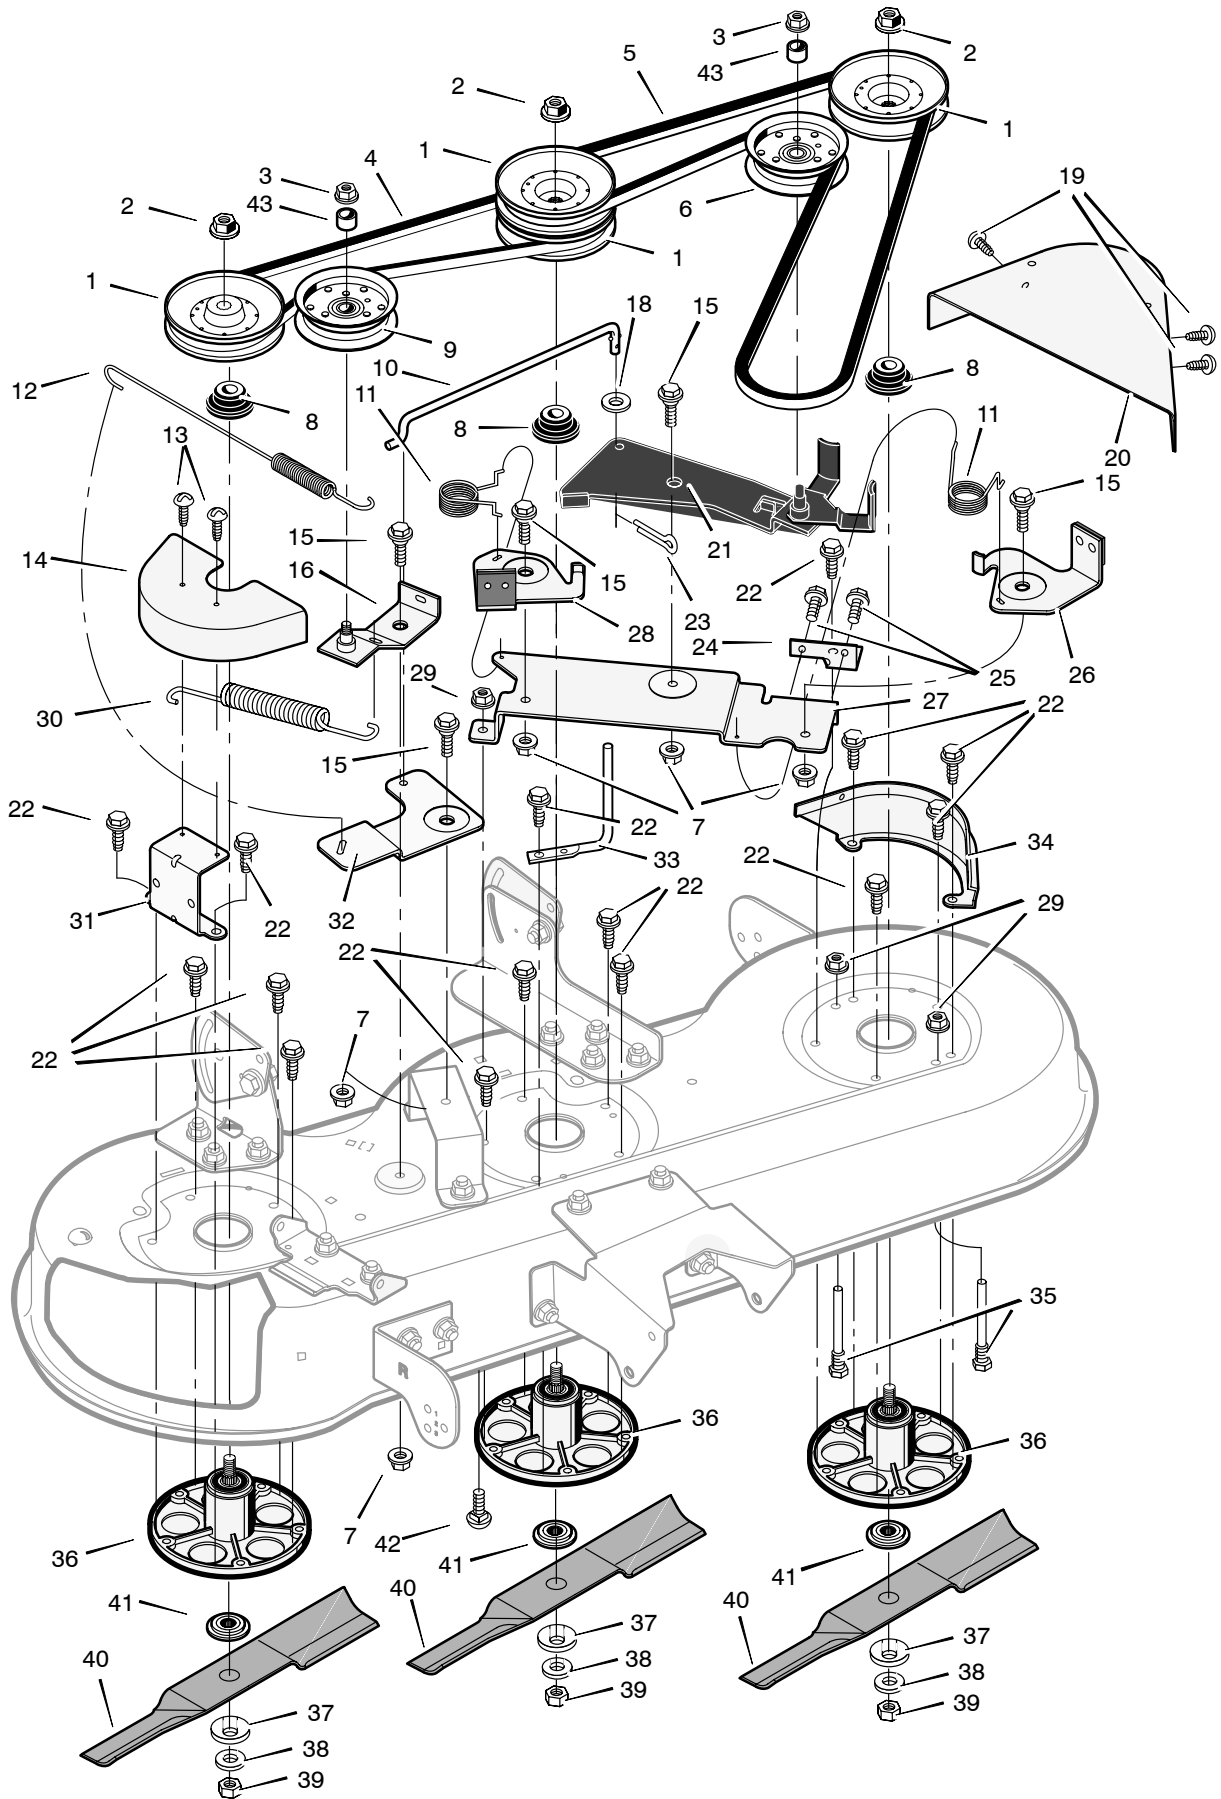

MODEL 461004x92A

REPAIR PARTS BLADE DRIVE

MODEL 461004x92A

REPAIR PARTS BLADE DRIVE

Key No.	Part No.	Description	Key No.	Part No.	Description
1	094592	Pulley	23	030x20	Pin, Cotter
2	15x140	Nut	24	094602E701	Bracket, Brake Plate
3	015x98	Nut	25	26x249	Screw
4	037x66	Belt, Secondary	26	094640E700	Brake Assembly, Left
5	037x96	Belt, Primary	27	094596E700	Plate, Brake Arm
6	690387	Pulley, Idler	28	094641E701	Brake Assembly, Center
7	015x84	Locknut	29	015x79	Nut, Flange
8	1001197	Spacer, Pulley *	30	165x79	Spring
9	690549	Pulley, Idler	31	092140E701	Bracket, Cover
10	094606 Z	Link, Bell Crank	32	094603E701	Bell Crank
11	166x41	Spring	33	092116 Z	Guide, Belt
12	165x138	Spring	34	690221E701	Bracket, Pulley Cover
13	26x270	Screw	35	091754	Guide, Belt
14	094607E701	Cover, Right Pulley	36	1001200	Ass'y, Jackshaft Housing
15	009x39	Bolt, Shoulder	37	17x166	Washer
16	094639E701	Arm Assembly, Idler	38	17x165	Washer
18	017x47	Washer	39	15x100	Nut, Blade
19	26x277	Screw	40	056631E701	Blade
20	094645E701	Cover, Left Pulley	41	690411	Adapter, Blade
21	690579E700	Arm Assembly, Idler	42	002x53	Bolt, Carriage
22	0025x7	Bolt	43	690369	Spacer

* Included with Key 36.