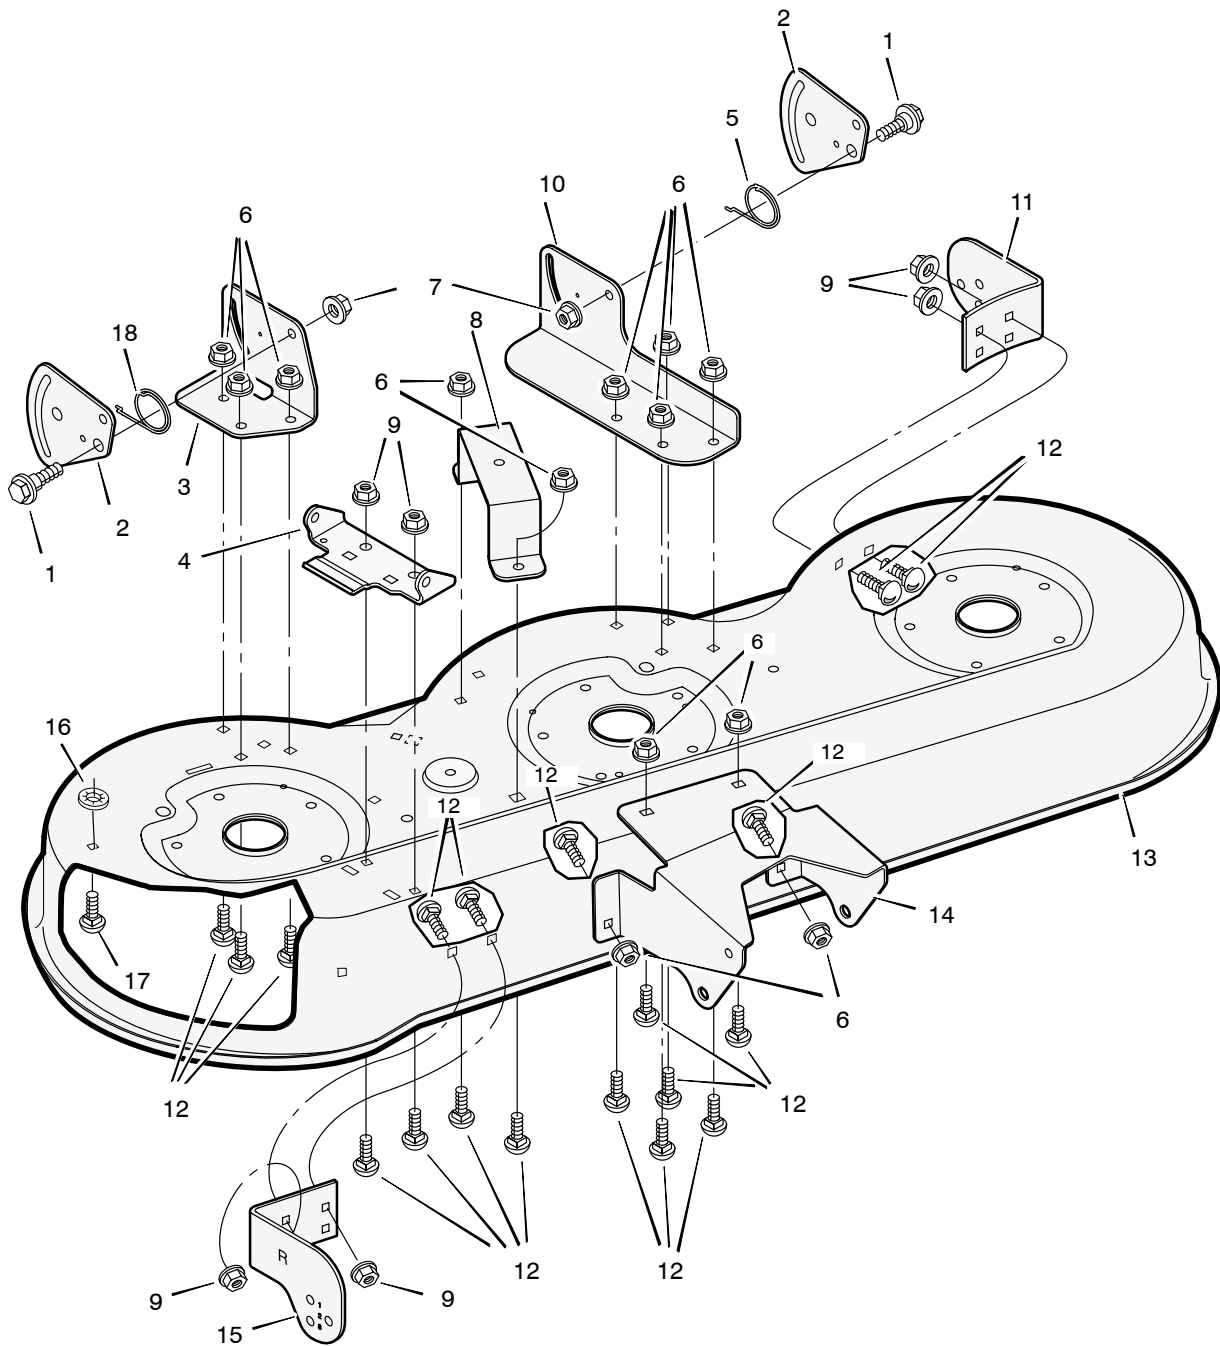

MODEL 461004x92A

REPAIR PARTS BLADE DRIVE

MODEL 461004x92A

REPAIR PARTS BLADE DRIVE

Key No.	Part No.	Description	Key No.	Part No.	Description
1	094592	Pulley	23	030x20	Pin, Cotter
2	15x140	Nut	24	094602E701	Bracket, Brake Plate
3	015x98	Nut	25	26x249	Screw
4	037x66	Belt, Secondary	26	094640E700	Brake Assembly, Left
5	037x96	Belt, Primary	27	094596E700	Plate, Brake Arm
6	690387	Pulley, Idler	28	094641E701	Brake Assembly, Center
7	015x84	Locknut	29	015x79	Nut, Flange
8	1001197	Spacer, Pulley *	30	165x79	Spring
9	690549	Pulley, Idler	31	092140E701	Bracket, Cover
10	094606 Z	Link, Bell Crank	32	094603E701	Bell Crank
11	166x41	Spring	33	092116 Z	Guide, Belt
12	165x138	Spring	34	690221E701	Bracket, Pulley Cover
13	26x270	Screw	35	091754	Guide, Belt
14	094607E701	Cover, Right Pulley	36	1001200	Ass'y, Jackshaft Housing
15	009x39	Bolt, Shoulder	37	17x166	Washer
16	094639E701	Arm Assembly, Idler	38	17x165	Washer
18	017x47	Washer	39	15x100	Nut, Blade
19	26x277	Screw	40	056631E701	Blade
20	094645E701	Cover, Left Pulley	41	690411	Adapter, Blade
21	690579E700	Arm Assembly, Idler	42	002x53	Bolt, Carriage
22	0025x7	Bolt	43	690369	Spacer

* Included with Key 36.

MODEL 461004x92A

REPAIR PARTS MOWER HOUSING

Key No.	Part No.	Description
1	009x51	Bolt, Shoulder
2	690128E701	Plate, Suspension
3	094598E700	Bracket, Right Rear
4	092104E700	Bracket, Hinge
5	166x43	Spring, Left
6	015x79	Nut, Flange
7	015x84	Nut, Flange
8	094601E701	Bracket, Bell Crank
9	015x88	Nut, Flange
10	094600E700	Bracket, Left Lifter