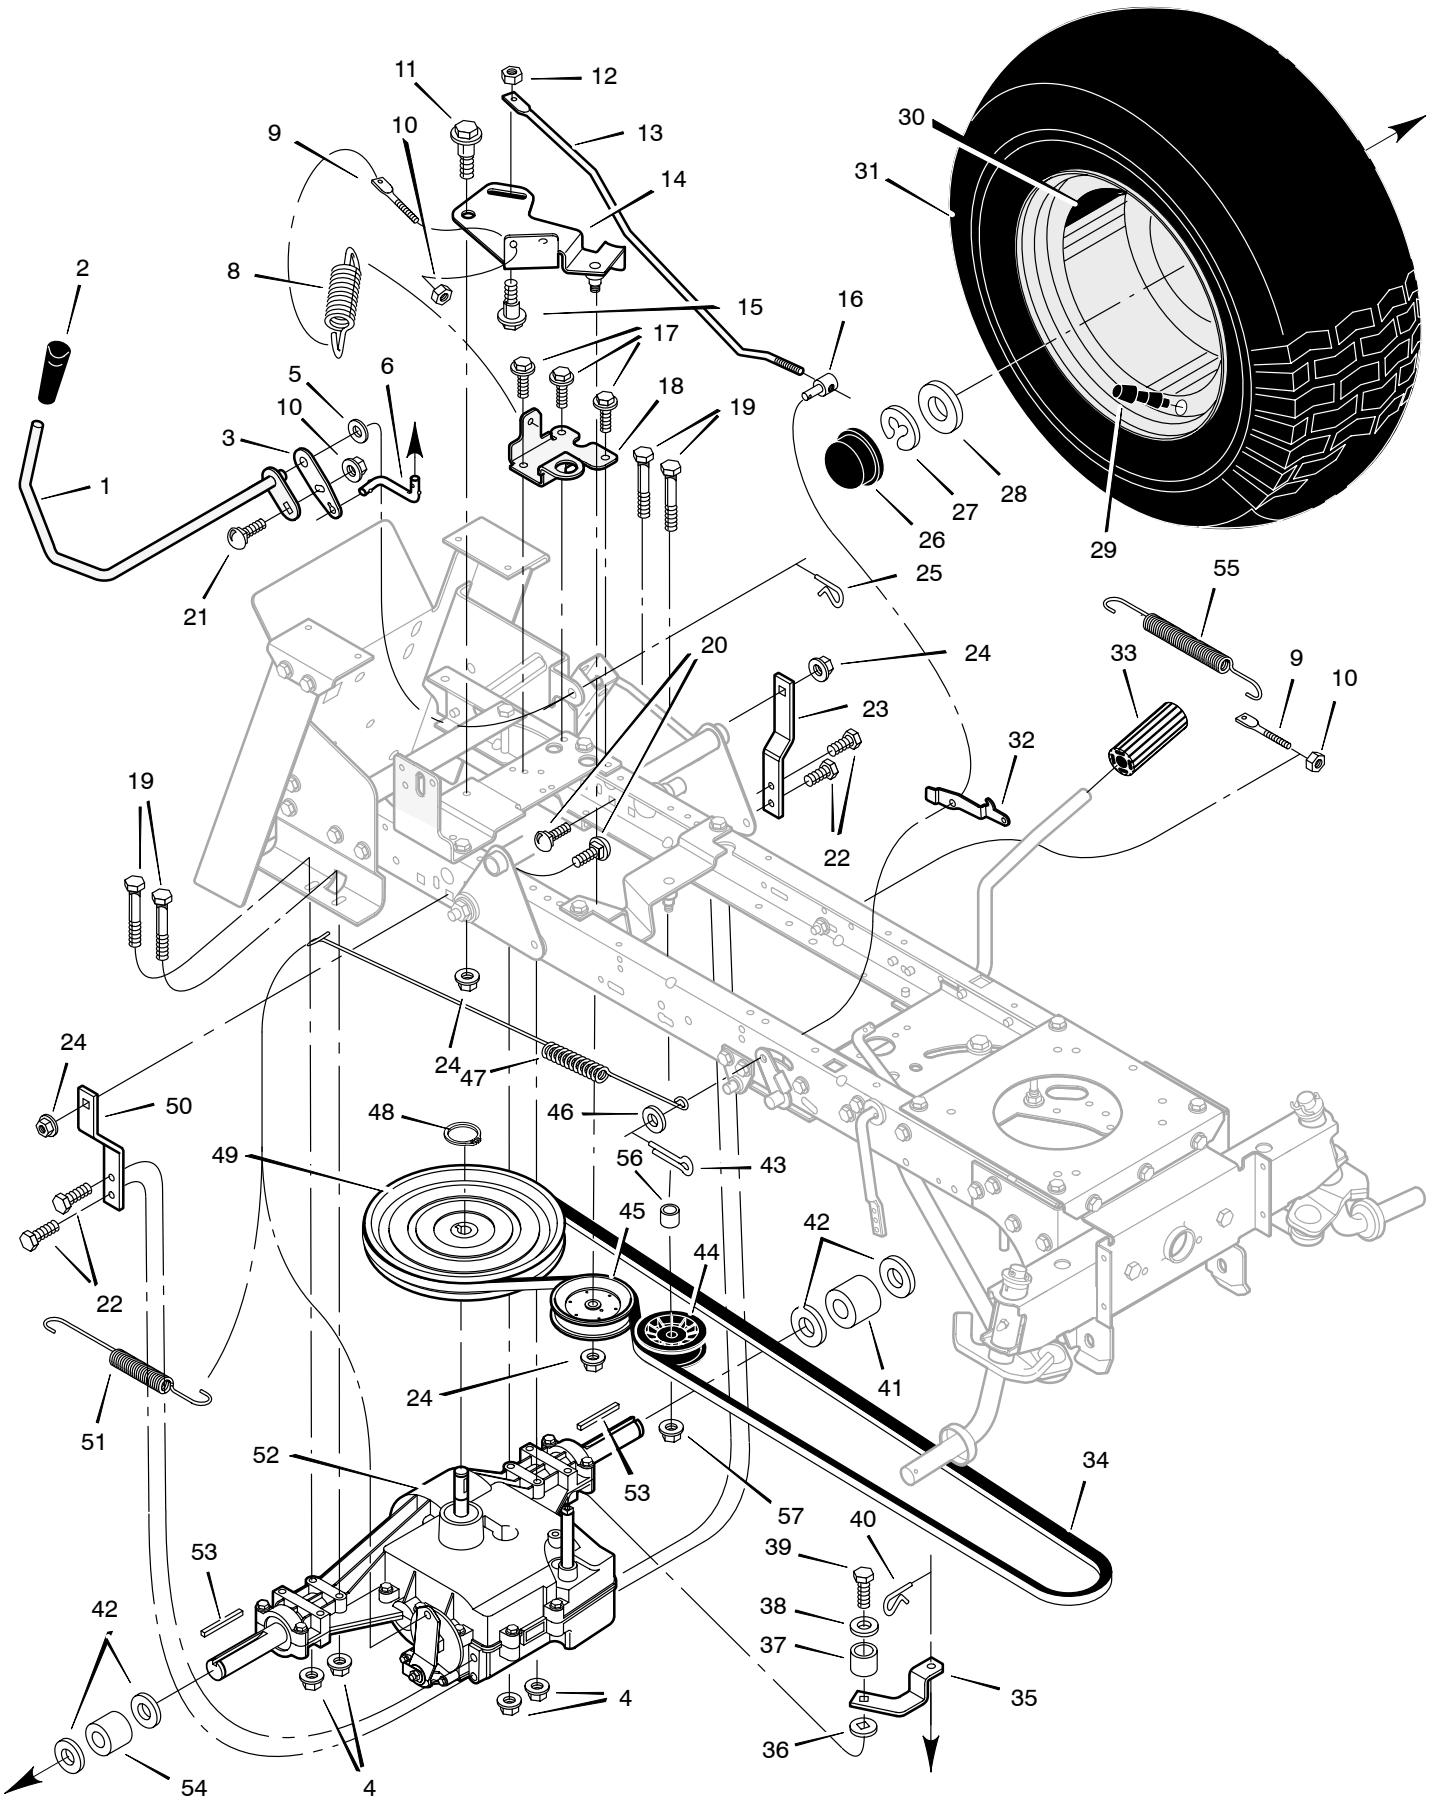

MODEL 461004x92A

REPAIR PARTS MOTION DRIVE

MODEL 461004x92A

REPAIR PARTS MOTION DRIVE

Key No.	Part No.	Description	Key No.	Part No.	Description
1	690366 Z	Lever, Shift	31	091923	Tire *
2	092697	Grip	—	407049	Tube
3	690131 Z	Plate, Adjusting	32	094045 Z	Latch, Parking Brake
4	015x88	Nut	33	021544	Pedal
5	17x103	Washer	34	037x68	Belt, Drive
6	690130 Z	Link, Shift	35	690129 Z	Yoke, Shift
8	165x116	Spring, Extension	36	17x148	Washer, Square
9	094042 Z	Stud, Spring	37	091889	Pilot, Support
10	015x79	Nut	38	017x38	Washer
11	009x39	Bolt, Shoulder	39	06x105	Capscrew
12	015x89	Nut	40	0031x6	Pin, Hair
13	094041 Z	Rod, Clutch	41	690213 Z	Spacer, Left
14	690364 Z	Arm Assembly, Idler	42	17x118 Z	Washer
15	009x54	Bolt, Shoulder	43	030x20	Pin, Cotter
16	094815	Nut, Adjusting	44	690410	Pulley, V Idler
17	26x249	Screw	45	023339	Pulley, Backside Idler
18	690070E700	Bracket, Spring Mount	46	17x169	Washer
19	01x155	Bolt	47	165x115	Spring, Brake
20	002x78	Bolt, Carriage	48	0011x7	Ring, Retainer
21	002x53	Bolt, Carriage	49	690181	Pulley, Drive
22	26x216	Bolt	50	690080E700	Bracket, Right Torque
23	690081E700	Bracket, Left Torque	51	165x92	Spring, Extension
24	015x84	Nut	52	—	Transmission †
25	0031x4	Pin, Hair	53	024039	Key, Square
26	094618	Cap, Hub	54	690214 Z	Spacer, Right
27	011x23	E-Ring	55	165x133	Spring, Extension
28	17x193	Washer	56	690369	Spacer
29	024373	Stem, Valve	57	015x98	Nut
30	093263-601	Wheel and Tire			

* When you order a tire, make sure to give the brand name of the tire so that the tread pattern on the tire will match.

† For information on Replacement Parts for this transaxle contact the manufacturer.