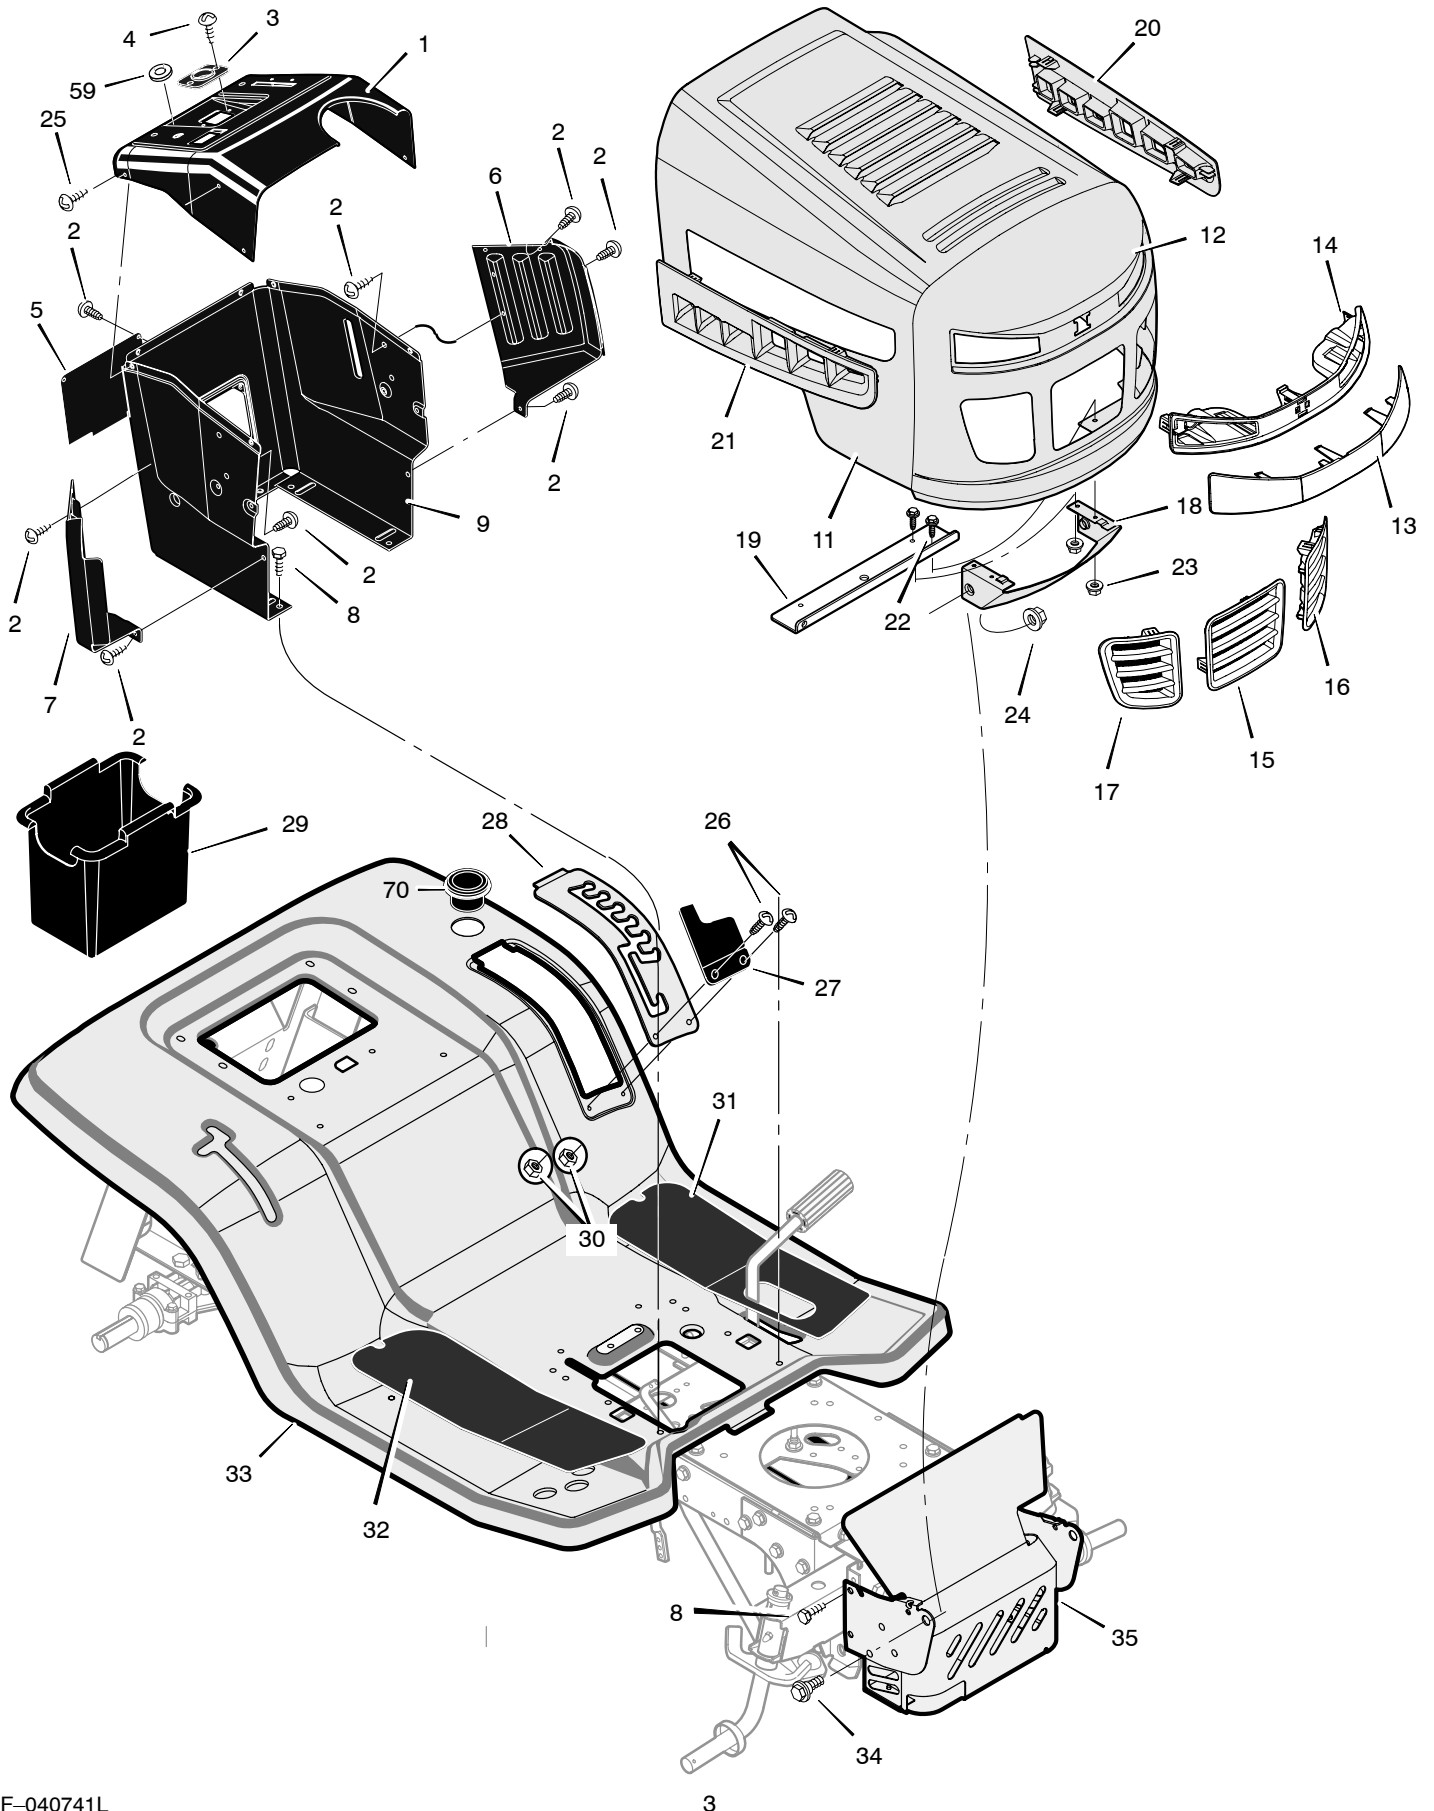

MODEL 461004x92A

REPAIR PARTS HOOD AND DASH

MODEL 461004x92A

REPAIR PARTS HOOD AND DASH

Key No.	Part No.	Description	Key No.	Part No.	Description
1	1001593E700	Dash	20	1001814	Insert, Left Hood
2	26x270	Screw	21	1001815	Insert, Right Hood
3	1001491	Bearing, Upper Steering	22	26x263	Screw
4	26x238	Screw	23	015x82	Nut
5	093007E701	Panel, Access	24	15x124	Nut
6	095218	Panel, Left Side	25	26x201	Screw
7	095217	Panel, Right Side	26	009x47	Bolt, Shoulder
8	26x249	Screw	27	094680	Cover
9	095318E701	Support, Dash	28	094194E701	Plate, Lift Detent
11	1001812E201	Hood	29	690424	Container, Battery
12	1001813E201	Grille	30	015x81	Nut
13	1001820	Lens	31	094383	Mat, Left
14	1001819	Housing, Light	32	094382	Mat, Right
15	1001816	Insert, Center	33	1001555E700	Deck, Seat
16	1001817	Insert, Left	34	009x58	Bolt
17	1001818	Insert, Right	35	1001920-701	Shield, Heat
18	1001799E701	Bracket, Lower Pivot	59	1001755	Grommet
19	1001921E701	Bracket, Support	70	1001542	Holder, Beverage