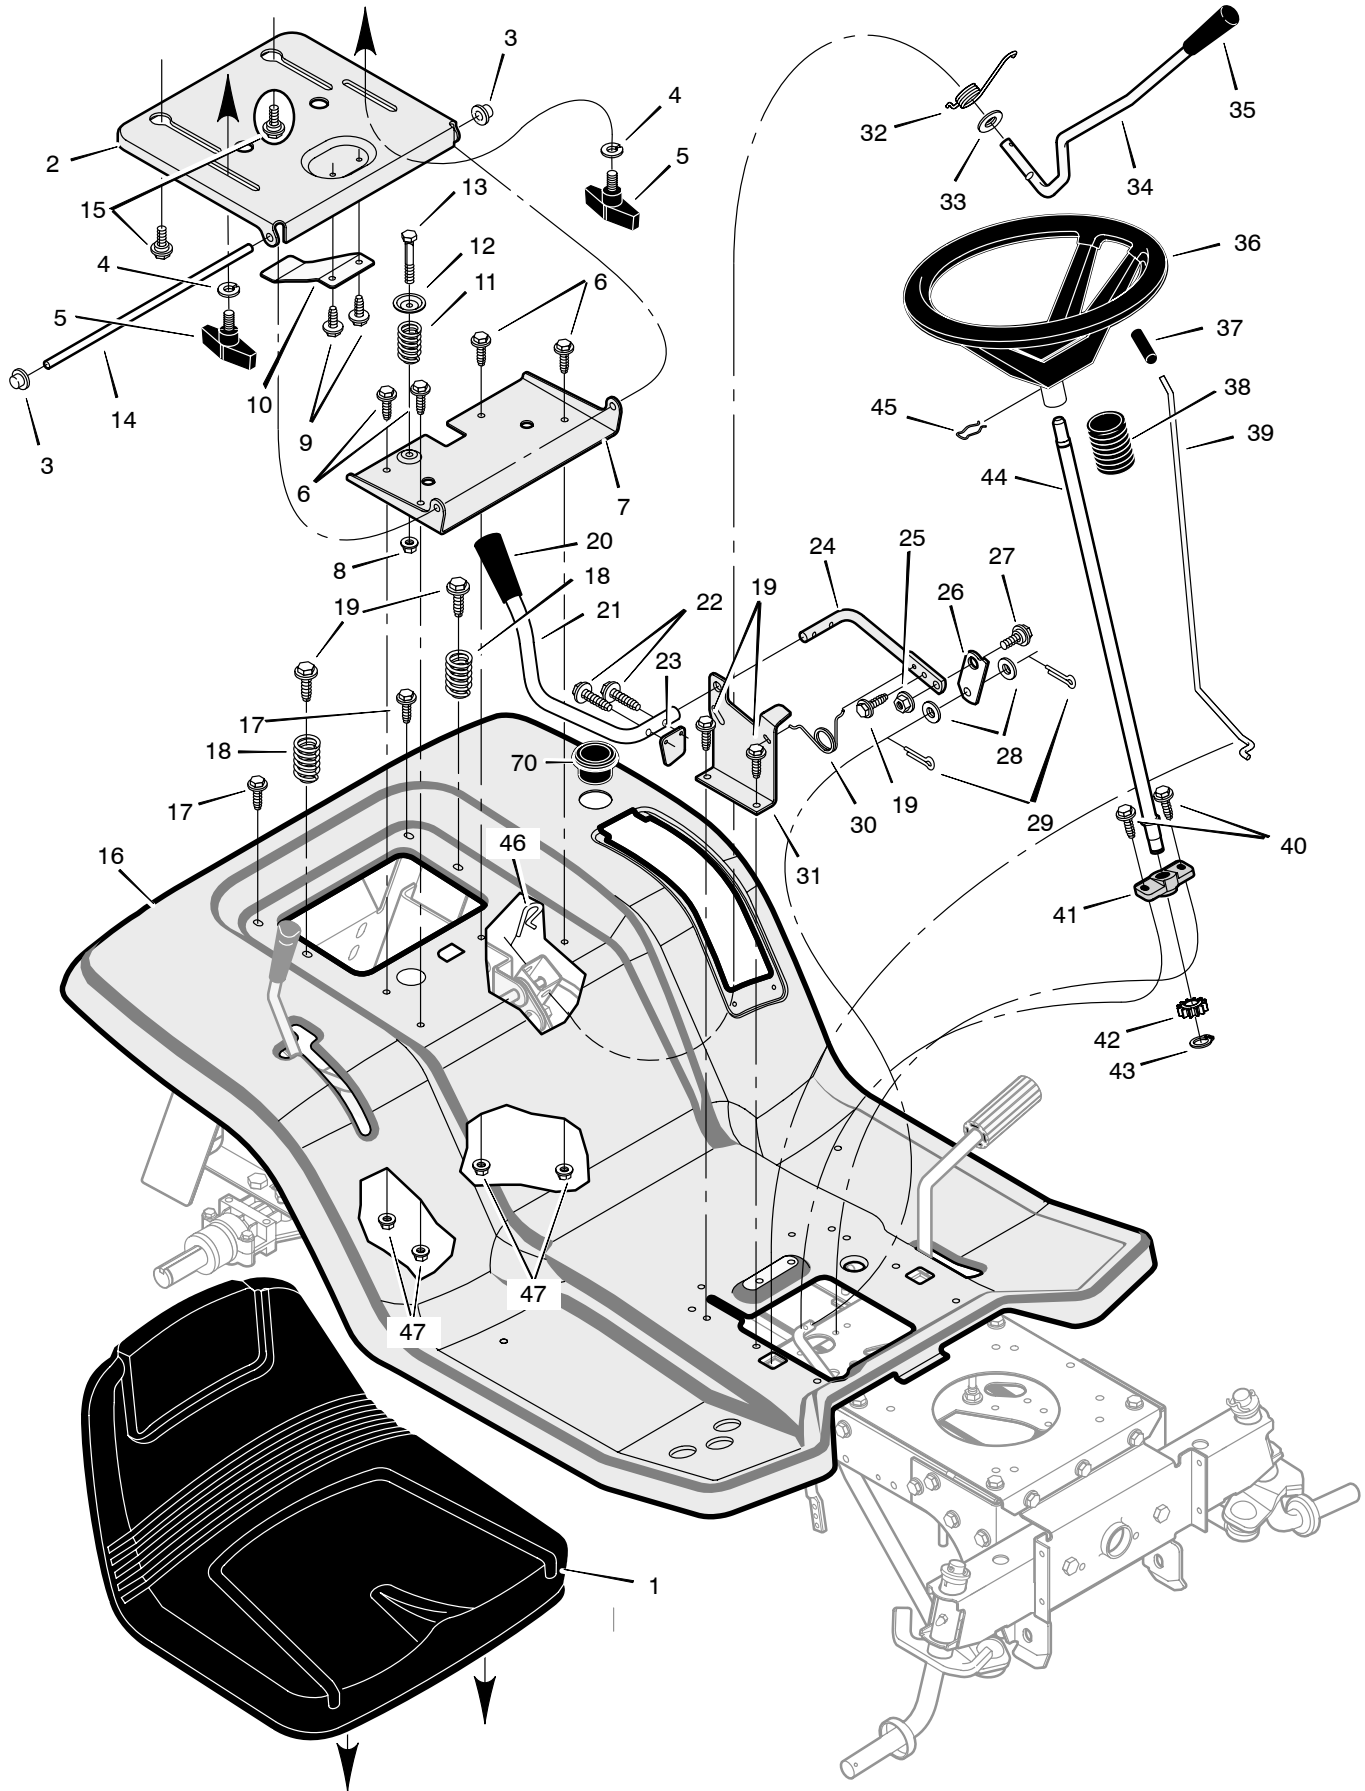

MODEL 461004x92A

REPAIR PARTS SEAT DECK

MODEL 461004x92A

REPAIR PARTS SEAT DECK

Key No.	Part No.	Description	Key No.	Part No.	Description
1	1001028	Seat	26	094004 Z	Link, PTO
2	094154E701	Support, Seat	27	009x39	Shoulder, Bolt
3	028x23	Push-On Cap	28	017x57	Washer
4	017x47 Z	Washer	29	030x20	Pin, Cotter
5	1001054	Bolt, Wing	30	166x39	Spring
6	001x45	Bolt	31	094018E701	Bracket, PTO
7	1001648E700	Bracket, Pivot	32	166x40	Spring
8	015X89	Nut	33	17x103	Washer
9	26x229	Screw	34	690533	Handle, Lift
10	094057	Spring, Leaf	35	092697	Grip
11	164x31	Spring	36	094591	Wheel, Steering
12	094155 Z	Washer, Cup	37	091079	Grip
13	009x55	Bolt	38	092059	Bellows
14	094156 Z	Rod, Pivot	39	1001245 Z	Rod, Parking Brake
15	009x56	Bolt, Shoulder	40	26x267	Screw
16	1001555E700	Deck, Seat	41	094124	Bearing, Lower
17	26x263	Screw	42	690183	Gear, Pinion
18	164x30	Spring	43	011x25	Retainer
19	26x249	Screw	44	690625	Shaft, Steering
20	092698	Grip	45	094131	Clip, Retainer *
21	094100 Z	Handle, PTO	46	0031x4	Pin, Cotter
22	0025x3	Screw	47	15x123	Nut
23	094022 Z	Paddle, Switch	70	1001542	Holder, Beverage
24	094017 Z	Lever, PTO	—	095027	Parts Bag, Assy
25	015x84	Nut	—	F-040741L	Manual and Parts List