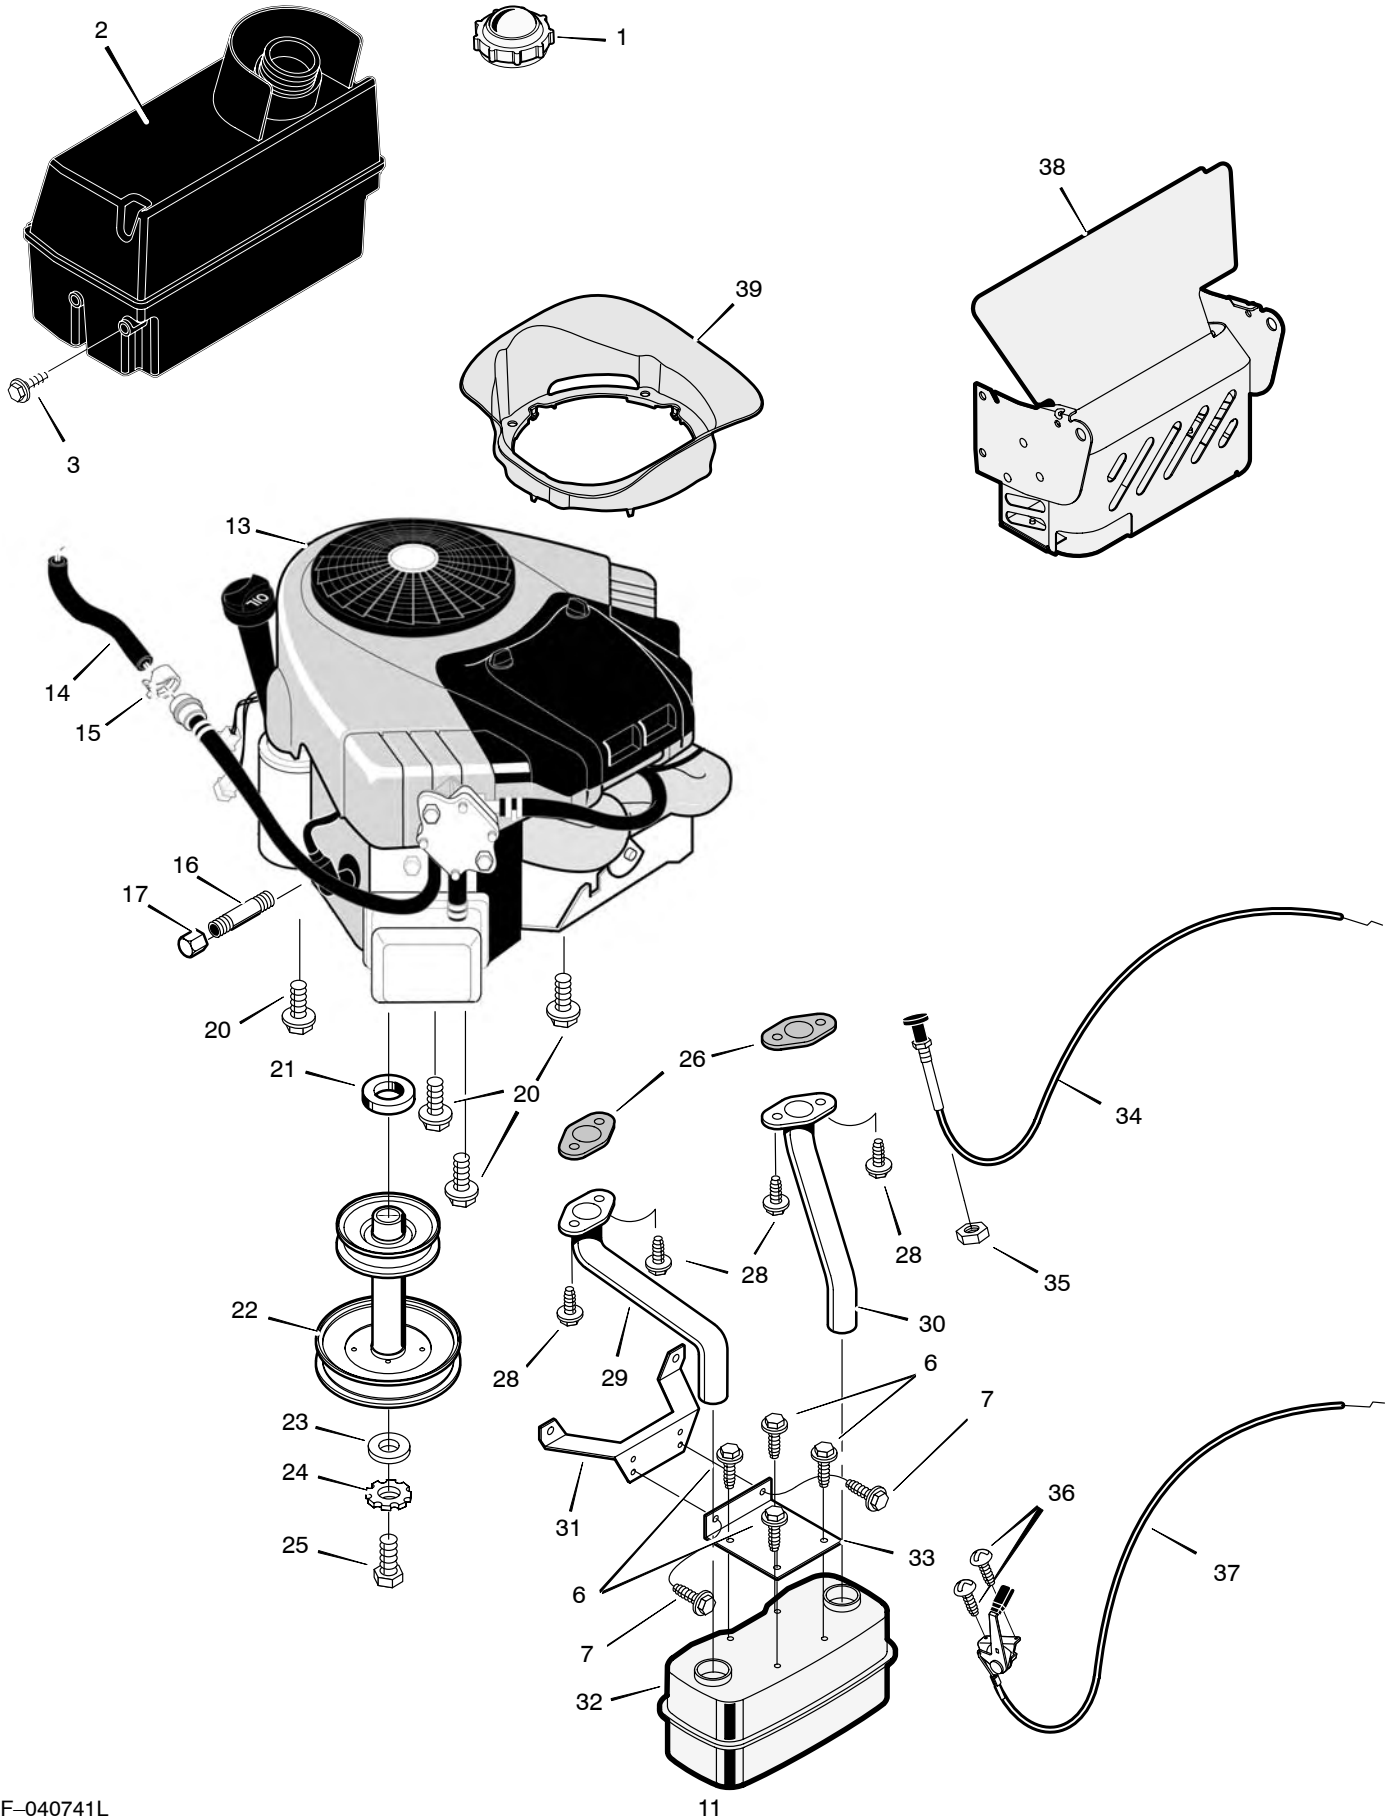

MODEL 461004x92A

REPAIR PARTS FRONT FRAME ASSEMBLY

Key No.	Part No.	Description	Key No.	Part No.	Description
1	1001268E701	Frame, Right	15	17x152	Washer
2	1001269E701	Frame, Left	16	015x41	Nut
3	015x84	Nut, Flange	17	025x15	Screw
4	690182	Stud, Swivel	18	690192E701	Guide, Belt
5	690406E700	Bracket Ass'y, Suspension	19	†	Assembly, Steering *
6	030x20	Pin, Cotter	20	092644-601	Wheel & Tire Assembly
7	26x249	Screw	21	024393	Tire *
8	094006E701	Plate, Engine	—	407049	Tube
9	015x88	Nut	—	093604	Bearing, Wheel
10	094005E700	Bracket, PTO Crank	22	024373	Stem, Valve
11	002x87	Bolt, Carriage	23	17x194	Washer
12	017x57	Washer	24	17x114	Washer
13	690394E701	Crank, PTO	25	030x49	Pin, Cotter
14	094038E700	Lever, Brake/Clutch	26	094618	Cap, Hub

MODEL 461004x92A

REPAIR PARTS ENGINE MOUNT ASSEMBLY

MODEL 461004x92A

REPAIR PARTS ENGINE MOUNT ASSEMBLY

Key No.	Part No.	Description	Key No.	Part No.	Description
1	092317	Cap, Fuel **	25	01x140	Bolt
2	690289	Tank, Fuel	26	711851	Gasket
3	26x253	Screw	28	06x103	Bolt
6	26x229	Screw	29	690541	Tube, Right Exhaust
7	26x213	Screw	30	690542	Tube, Left Exhaust
13	*	Engine *	31	690537E700	Bracket, Muffler Mounting
14	7601033	Line, Fuel (18 inches long) **	32	093259	Muffler
15	095197	Clamp **	33	690538E700	Bracket, Muffler
16	092279	Pipe, Oil Drain	34	690401	Choke
17	021651 Z	Cap, Oil Drain	35	015x68	Nut
20	0025x7	Bolt	36	26x201	Screw
21	093077	Spacer	37	093165	Control, Throttle
22	690225	Pulley, Stack	38	1001920-701	Shield Assembly, Heat
23	17x170	Washer	39	1001588	Plenum
24	019x35	Lockwasher			