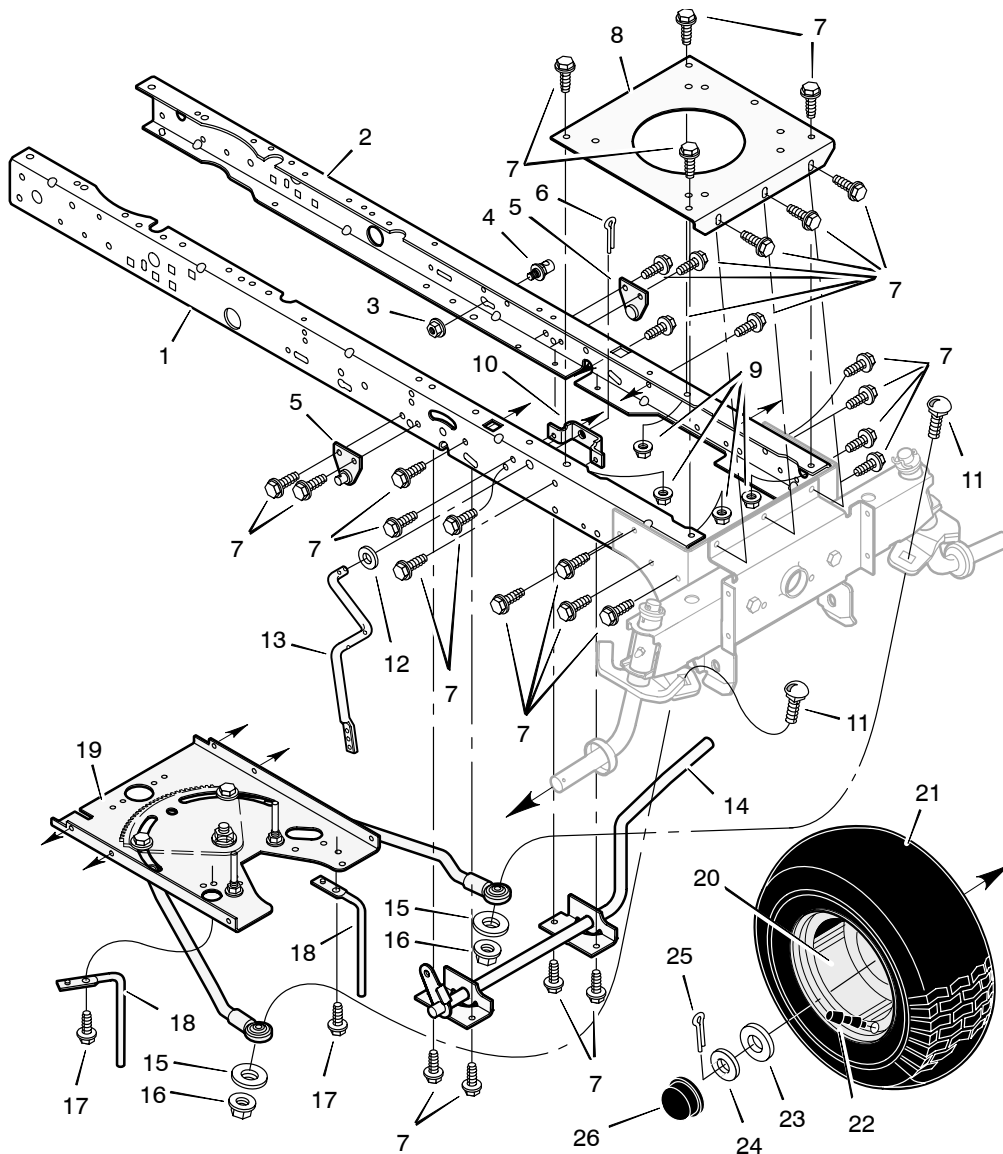

Key No.	Part No.	Description
1	009x62	Bolt, Shoulder
2	15x111	Nut, Lock
3	015x79	Nut, Flange
4	094384	Guide, Screw
5	690146E700	Link, Left Drag
6	17x168	Washer
7	015x84	Nut, Flange
8	690145E700	Link, Right Drag
9	001x84	Bolt
10	690180	Bearing, Sector Gear
11	092530	Fitting, Lub
12	690147	Gear, Sector
13	1001121E700	Plate, Steering

MODEL 461004x92A

REPAIR PARTS FRONT AXLE

Key No.	Part No.	Description	Key No.	Part No.	Description
1	690067E700	Bracket, Rear Hanger	8	690198E700	Hanger, Left Deck
2	15x118	Nut, Flange	9	26x249	Screw
3	690232E701	Axle Assembly	10	01x146	Bolt
4	030x49	Pin, Hair	11	690179E701	Spindle Assembly, Left
5	017x75	Washer	12	094007E701	Hanger, Axle
6	093058	Bearing, Spindle	13	690199E701	Hanger, Right Deck
7	092530	Fitting, Lub	14	690178E701	Spindle Assembly, Right

MODEL 461004x92A

REPAIR PARTS FRONT FRAME ASSEMBLY

Key No.	Part No.	Description	Key No.	Part No.	Description
1	1001268E701	Frame, Right	15	17x152	Washer
2	1001269E701	Frame, Left	16	015x41	Nut
3	015x84	Nut, Flange	17	025x15	Screw
4	690182	Stud, Swivel	18	690192E701	Guide, Belt
5	690406E700	Bracket Ass'y, Suspension	19	†	Assembly, Steering *
6	030x20	Pin, Cotter	20	092644-601	Wheel & Tire Assembly
7	26x249	Screw	21	024393	Tire *
8	094006E701	Plate, Engine	—	407049	Tube
9	015x88	Nut	—	093604	Bearing, Wheel
10	094005E700	Bracket, PTO Crank	22	024373	Stem, Valve
11	002x87	Bolt, Carriage	23	17x194	Washer
12	017x57	Washer	24	17x114	Washer
13	690394E701	Crank, PTO	25	030x49	Pin, Cotter
14	094038E700	Lever, Brake/Clutch	26	094618	Cap, Hub