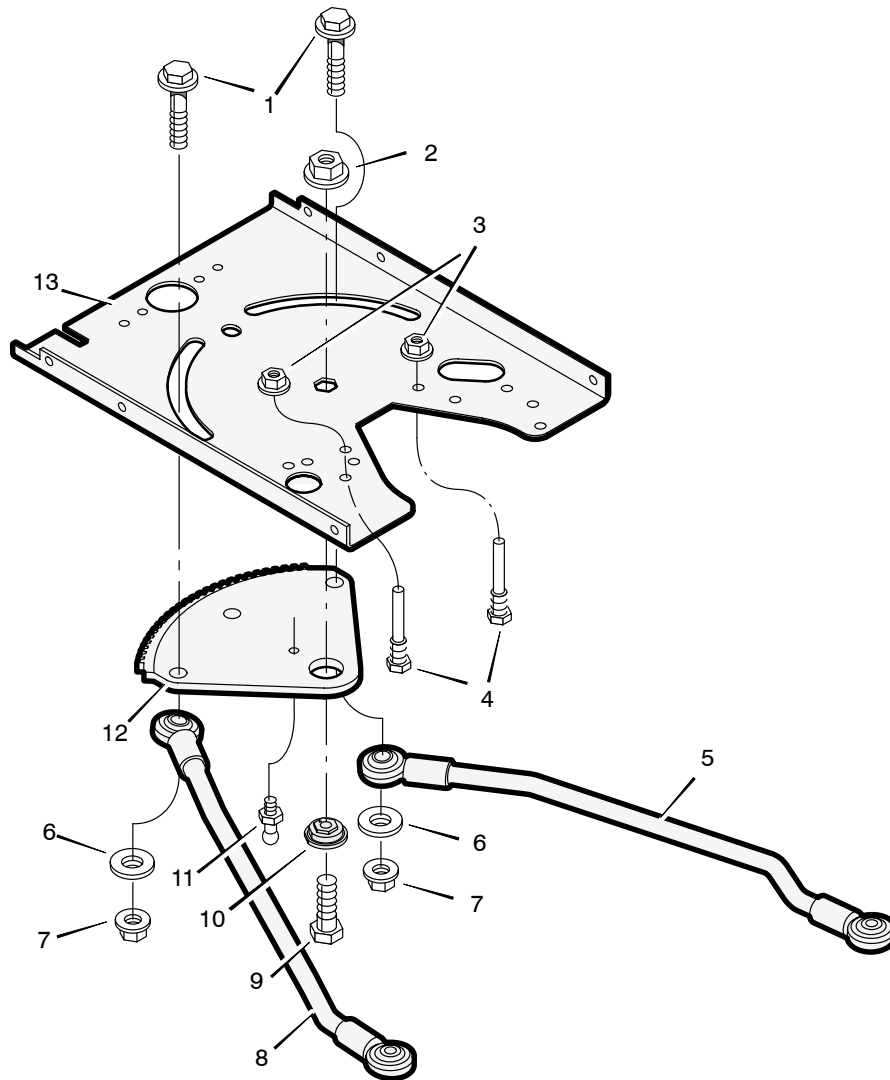

MODEL 461004x92A

REPAIR PARTS MOTION DRIVE

MODEL 461004x92A

REPAIR PARTS MOTION DRIVE

Key No.	Part No.	Description	Key No.	Part No.	Description
1	690366 Z	Lever, Shift	31	091923	Tire *
2	092697	Grip	—	407049	Tube
3	690131 Z	Plate, Adjusting	32	094045 Z	Latch, Parking Brake
4	015x88	Nut	33	021544	Pedal
5	17x103	Washer	34	037x68	Belt, Drive
6	690130 Z	Link, Shift	35	690129 Z	Yoke, Shift
8	165x116	Spring, Extension	36	17x148	Washer, Square
9	094042 Z	Stud, Spring	37	091889	Pilot, Support
10	015x79	Nut	38	017x38	Washer
11	009x39	Bolt, Shoulder	39	06x105	Capscrew
12	015x89	Nut	40	0031x6	Pin, Hair
13	094041 Z	Rod, Clutch	41	690213 Z	Spacer, Left
14	690364 Z	Arm Assembly, Idler	42	17x118 Z	Washer
15	009x54	Bolt, Shoulder	43	030x20	Pin, Cotter
16	094815	Nut, Adjusting	44	690410	Pulley, V Idler
17	26x249	Screw	45	023339	Pulley, Backside Idler
18	690070E700	Bracket, Spring Mount	46	17x169	Washer
19	01x155	Bolt	47	165x115	Spring, Brake
20	002x78	Bolt, Carriage	48	0011x7	Ring, Retainer
21	002x53	Bolt, Carriage	49	690181	Pulley, Drive
22	26x216	Bolt	50	690080E700	Bracket, Right Torque
23	690081E700	Bracket, Left Torque	51	165x92	Spring, Extension
24	015x84	Nut	52	—	Transmission †
25	0031x4	Pin, Hair	53	024039	Key, Square
26	094618	Cap, Hub	54	690214 Z	Spacer, Right
27	011x23	E-Ring	55	165x133	Spring, Extension
28	17x193	Washer	56	690369	Spacer
29	024373	Stem, Valve	57	015x98	Nut
30	093263-601	Wheel and Tire			

Key No.	Part No.	Description
1	009x62	Bolt, Shoulder
2	15x111	Nut, Lock
3	015x79	Nut, Flange
4	094384	Guide, Screw
5	690146E700	Link, Left Drag
6	17x168	Washer
7	015x84	Nut, Flange
8	690145E700	Link, Right Drag
9	001x84	Bolt
10	690180	Bearing, Sector Gear
11	092530	Fitting, Lub
12	690147	Gear, Sector
13	1001121E700	Plate, Steering