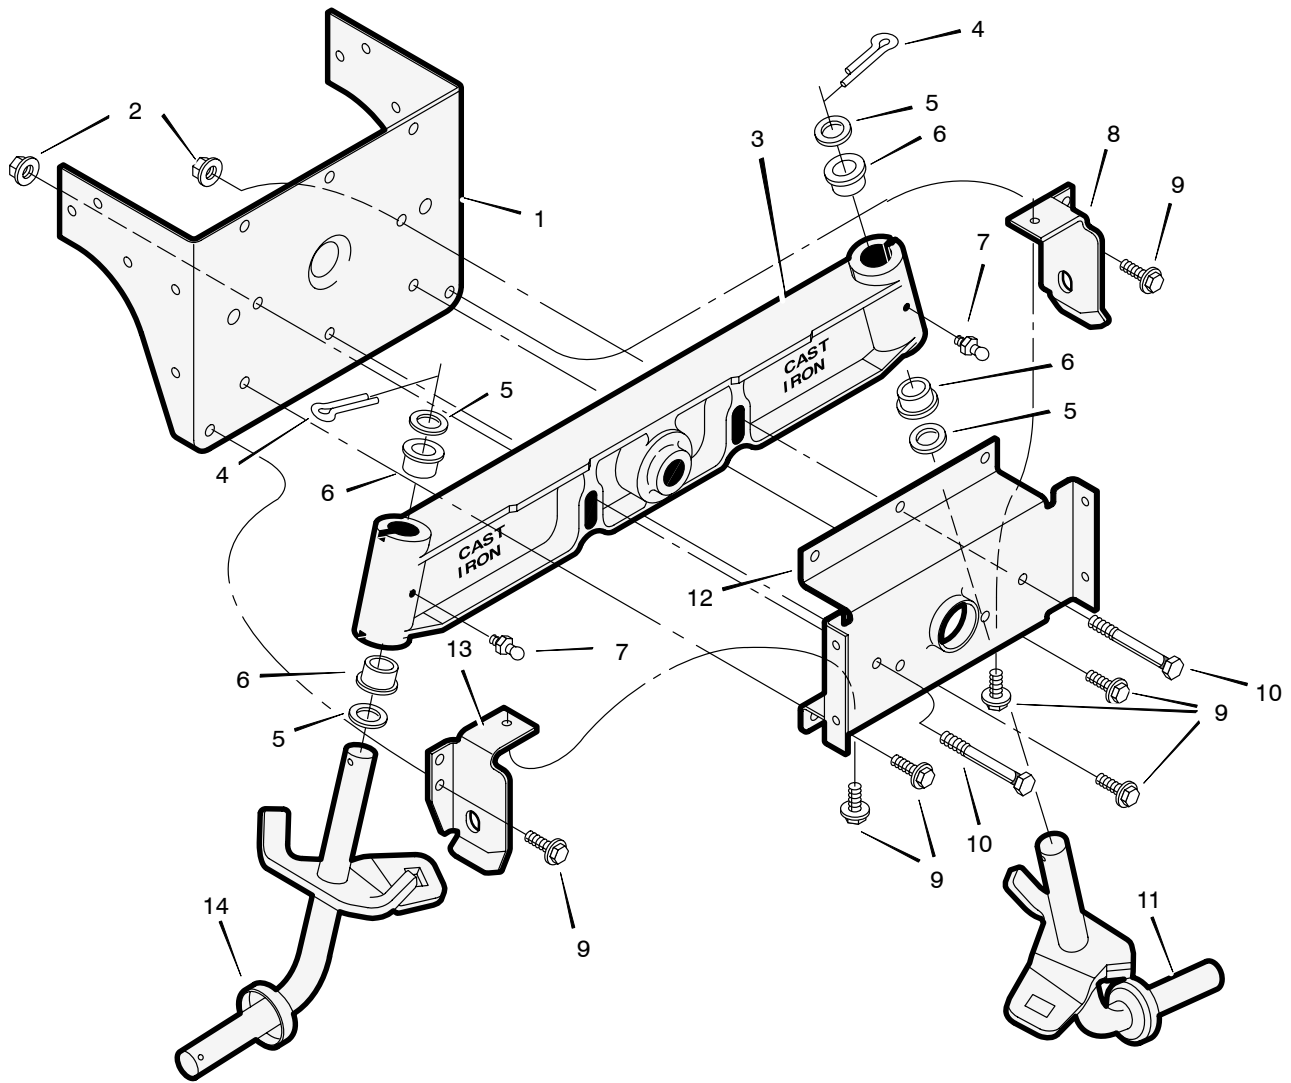

MODEL 461004x92A

REPAIR PARTS FRONT AXLE

Key No.	Part No.	Description	Key No.	Part No.	Description
1	690067E700	Bracket, Rear Hanger	8	690198E700	Hanger, Left Deck
2	15x118	Nut, Flange	9	26x249	Screw
3	690232E701	Axle Assembly	10	01x146	Bolt
4	030x49	Pin, Hair	11	690179E701	Spindle Assembly, Left
5	017x75	Washer	12	094007E701	Hanger, Axle
6	093058	Bearing, Spindle	13	690199E701	Hanger, Right Deck
7	092530	Fitting, Lub	14	690178E701	Spindle Assembly, Right