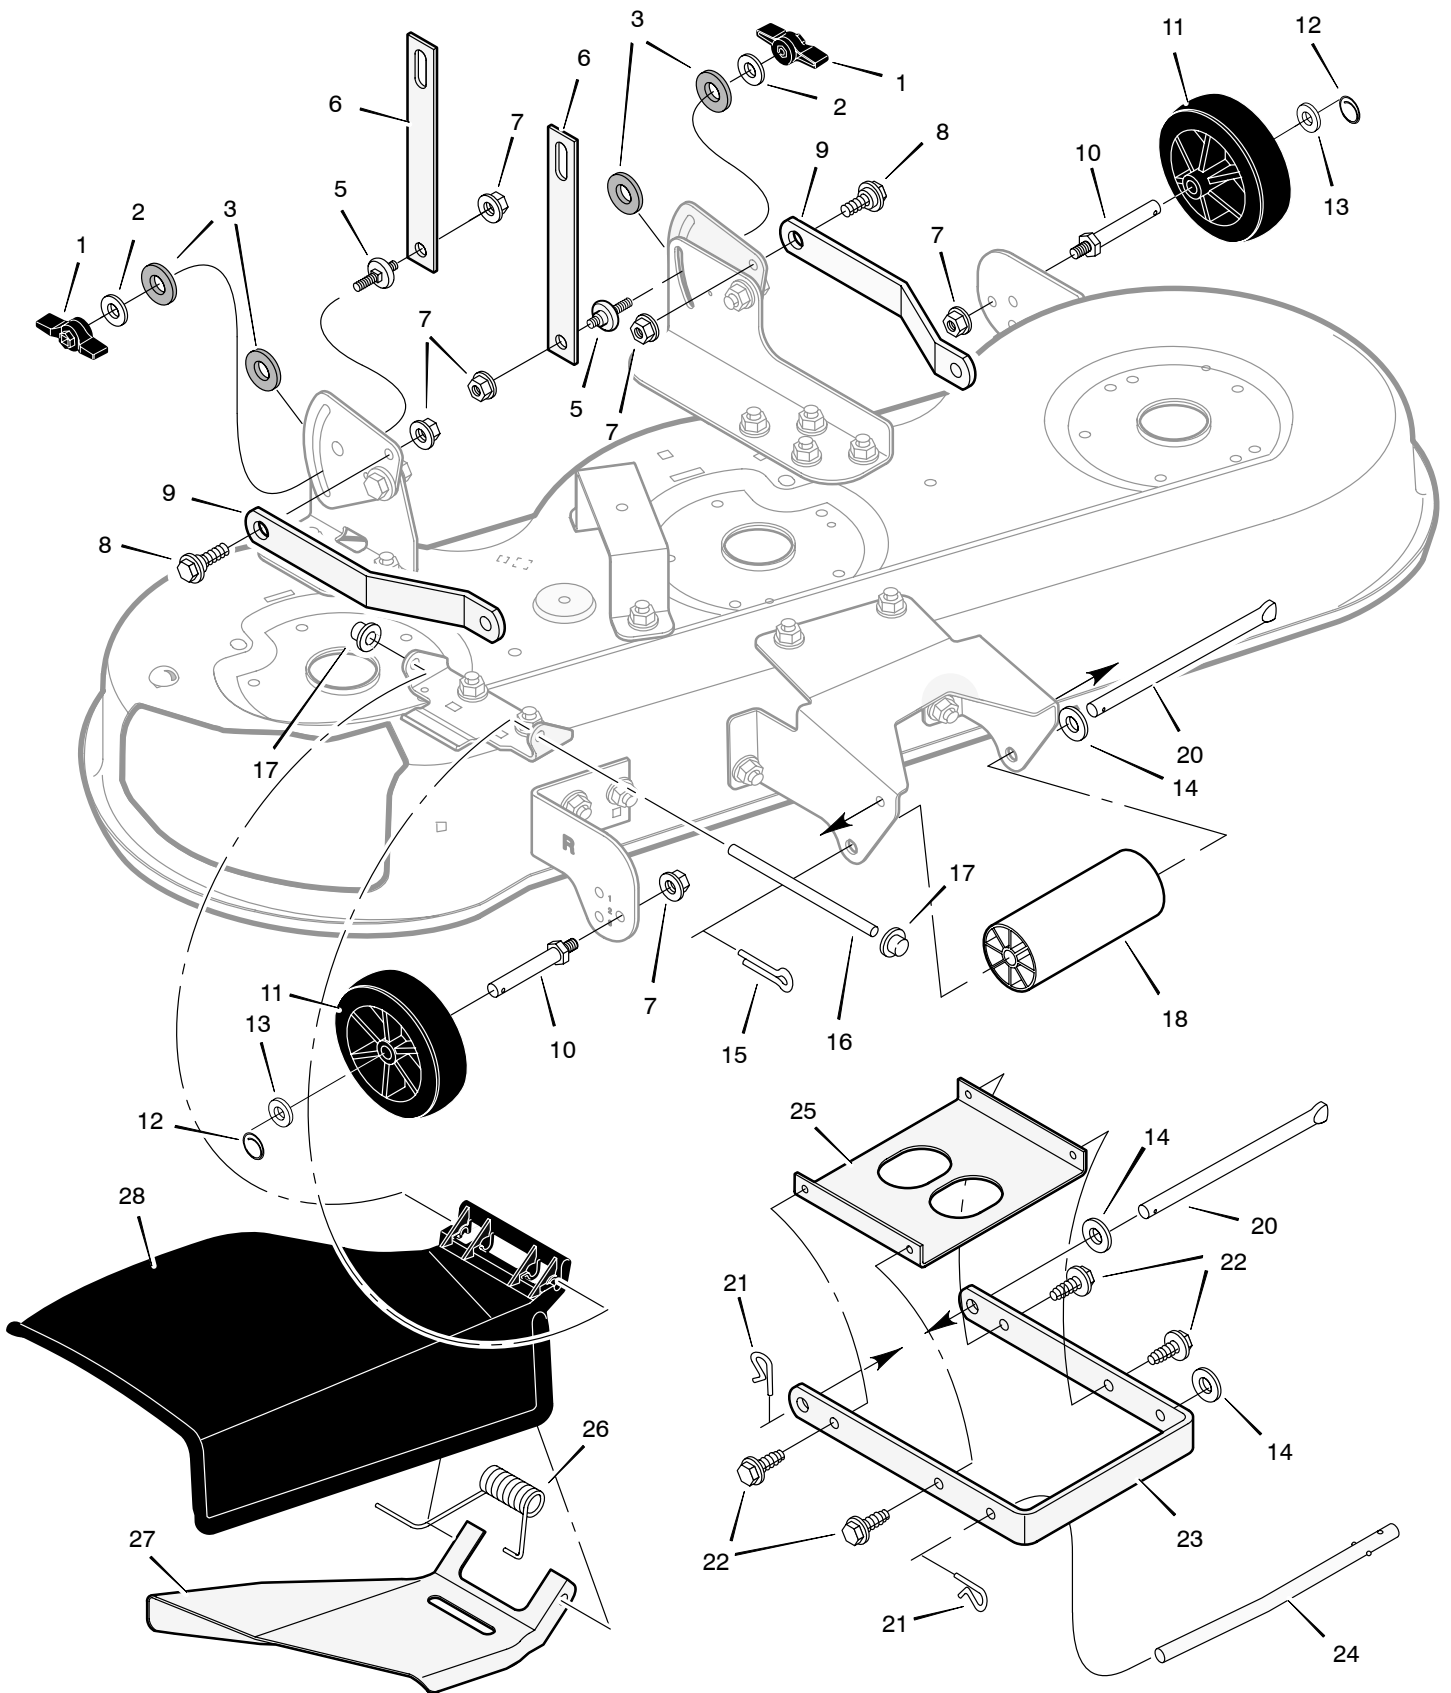

MODEL 461004x92A

REPAIR PARTS MOWER HOUSING SUSPENSION

Key No.	Part No.	Description
1	094068	Knob
2	017x45	Washer
3	094137	Pad, Friction
5	095194	Pin, Hanger
6	690550E701	Link, Lift
7	015x84	Nut, Flange
8	009x52	Bolt, Shoulder
9	690578E701	Bracket, Rear Suspension
10	094025	Bolt, Gauge Wheel
11	092683	Wheel
12	031x11	Pin, Hair
13	017x91	Washer
14	17x103	Washer
15	030x49	Pin, Cotter
16	092159 Z	Rod, Deflector
17	028x23	Push-On Cap
18	1001252	Roller
20	094996	Rod, Deck Suspension
21	0031x4	Pin, Hair
22	26x249	Screw
23	094765E700	Bracket, Front Suspension
24	094158 Z	Rod, Hanger
25	094604E700	Stiffener
26	166x34	Spring
27	092103E701	Deflector, Inside
28	092100	Deflector, Chute