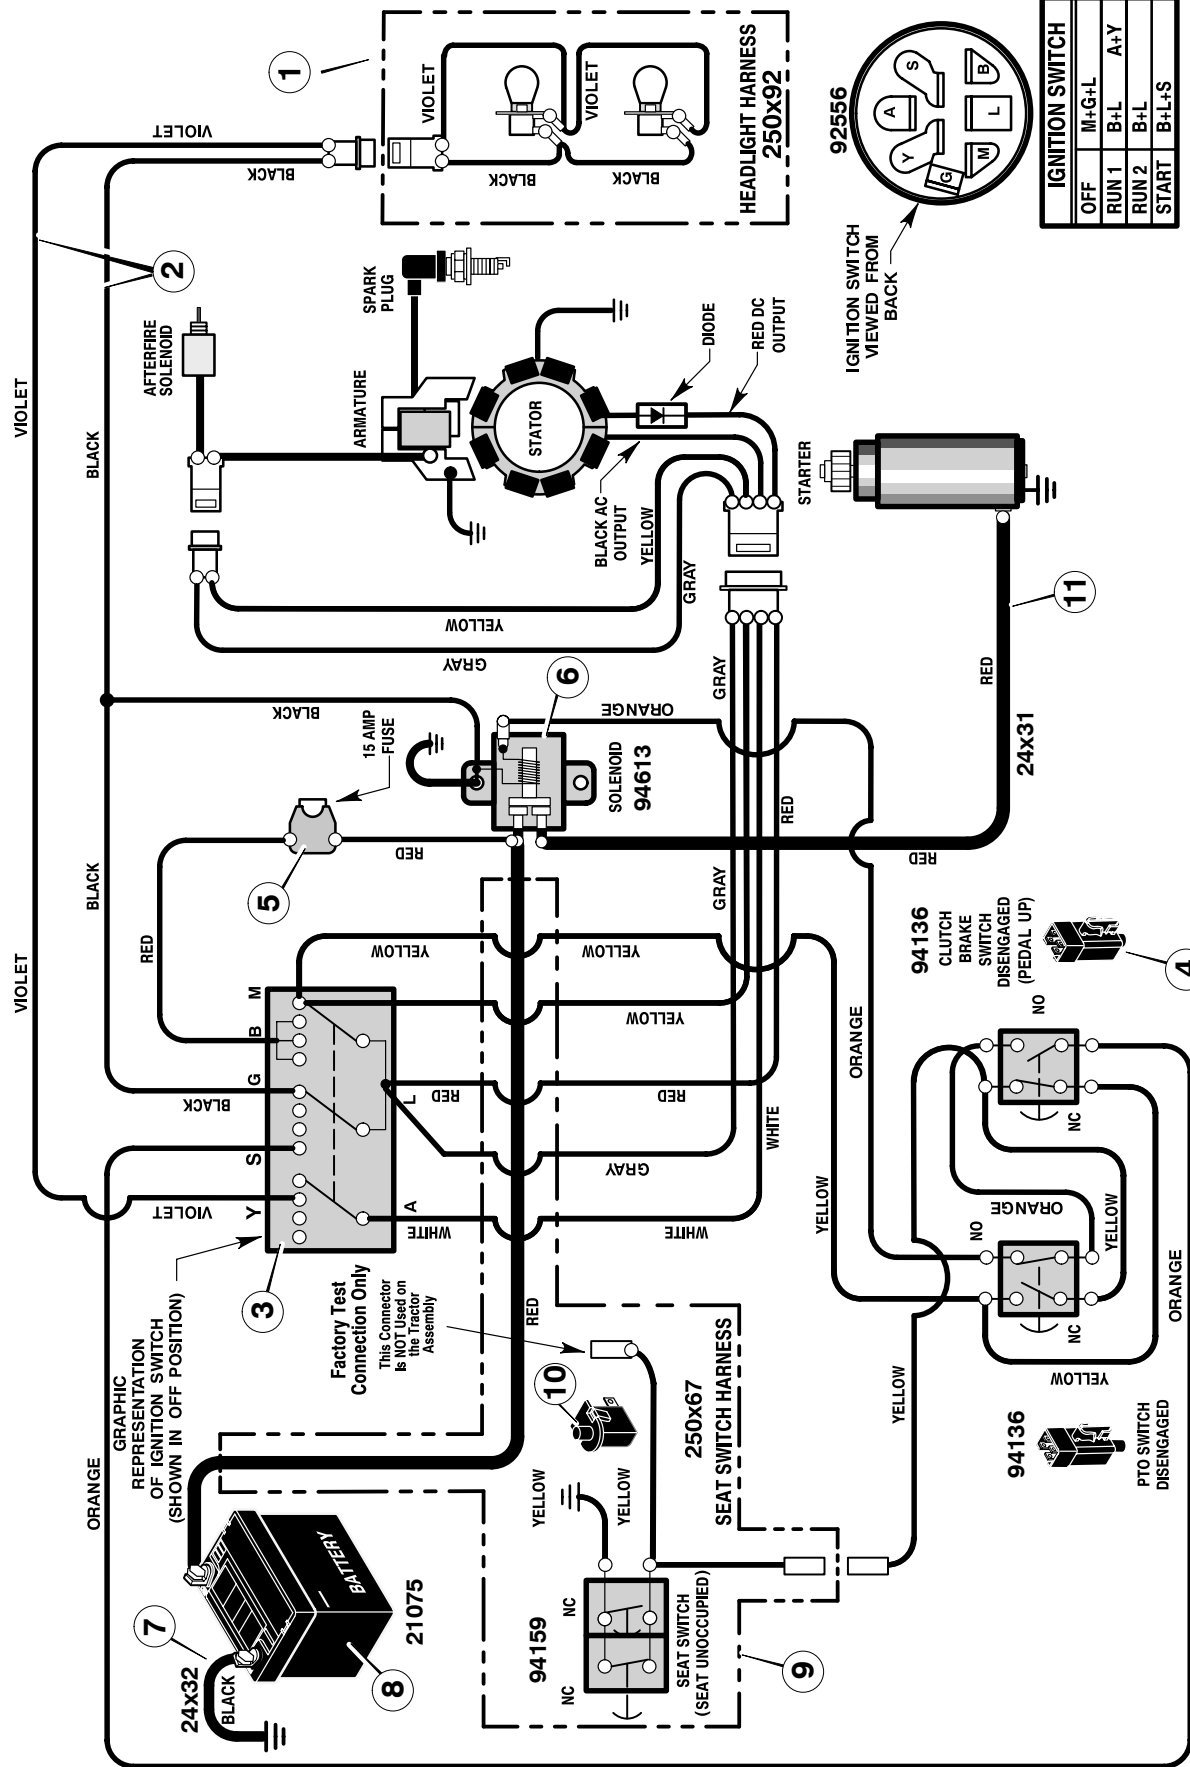

MODEL 461004x92A

REPAIR PARTS ENGINE MOUNT ASSEMBLY

MODEL 461004x92A

REPAIR PARTS ENGINE MOUNT ASSEMBLY

Key No.	Part No.	Description	Key No.	Part No.	Description
1	092317	Cap, Fuel **	25	01x140	Bolt
2	690289	Tank, Fuel	26	711851	Gasket
3	26x253	Screw	28	06x103	Bolt
6	26x229	Screw	29	690541	Tube, Right Exhaust
7	26x213	Screw	30	690542	Tube, Left Exhaust
13	*	Engine *	31	690537E700	Bracket, Muffler Mounting
14	7601033	Line, Fuel (18 inches long) **	32	093259	Muffler
15	095197	Clamp **	33	690538E700	Bracket, Muffler
16	092279	Pipe, Oil Drain	34	690401	Choke
17	021651 Z	Cap, Oil Drain	35	015x68	Nut
20	0025x7	Bolt	36	26x201	Screw
21	093077	Spacer	37	093165	Control, Throttle
22	690225	Pulley, Stack	38	1001920-701	Shield Assembly, Heat
23	17x170	Washer	39	1001588	Plenum
24	019x35	Lockwasher			

* For information on Replacement Parts for this engine contact the manufacturer.

** These parts are included with Key number 2.

MODEL 461004x92A

REPAIR PARTS ELECTRICAL SYSTEM

IGNITION SWITCH	
OFF	M+G+L
RUN 1	B+L A+Y
RUN 2	B+L
START	B+L+S

MAIN HARNESS: 250X117
REAR HARNESS: 250X67
LIGHT HARNESS: 250X92

Key No.	Part No.	Description
1	250x92	Harness, Light Wire
	1001716	Socket, Light
	090084	Bulb, Light
2	250x117	Harness, Chassis Wire
3	092556	Switch, Ignition
	020729	Key, Ignition
	091489	Nut, Hex
	091488	Cap, Ignition
4	094136	Switch, Limit
5	302031	Fuse
	407078	Holder, Fuse
6	094613	Solenoid
	26x229	Screw, Mounting
	15x116	Locknut
7	024x32	Cable, Battery Ground
	26x229	Screw, Ground Cable
8	021075	Battery
	002x82	Bolt, Carriage
	014x79	Wingnut
9	250x67	Harness, Seat Switch Wire
10	094159	Switch, Seat Sensor
11	024x31	Cable