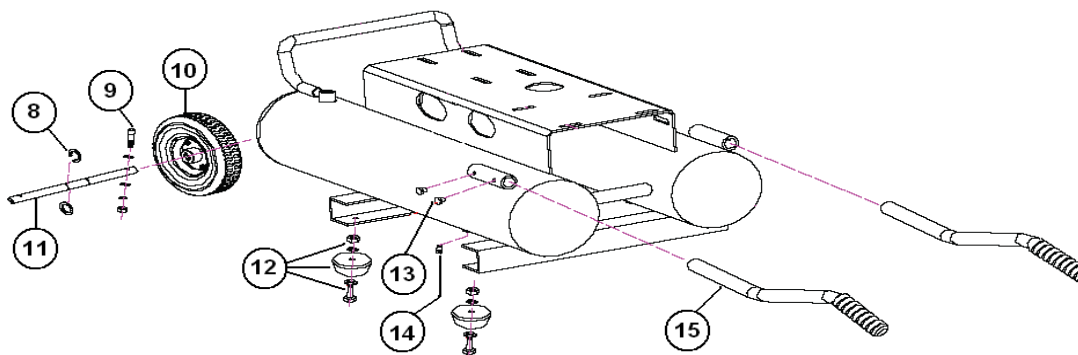

# Air Compressor YK 65 VD

No.	P/N	Description	Qty	No.	P/N	Description	Qty	No.	P/N	Description	Qty
1	YK 650 Q	Yamakoyo 6.5 HP Engine	1	4	64-64	Copper Piping	1	7	64-67	Compressor Tank Assy	1
2	64-62	Compressor Assy.	1	5	64-65	Valve Assy.	1		64-102	Engine Pulley	1
3	64-63	Safety Cage Assy	1	6	64-66	Regulator Assy	1				

No.	P/N	Description	Qty
8	64-68	Snap Ring Kit	1
9	64-69	Axle Screw Kit	1
10	64-70	Wheel Assy	1
11	64-71	Axle Assy	1
12	64-72	Leveler Shock Absorber Kit	4
13	64-73	Set Screw Kit	2
14	64-74	Drain Plug	2
15	64-75	Handle kit	2