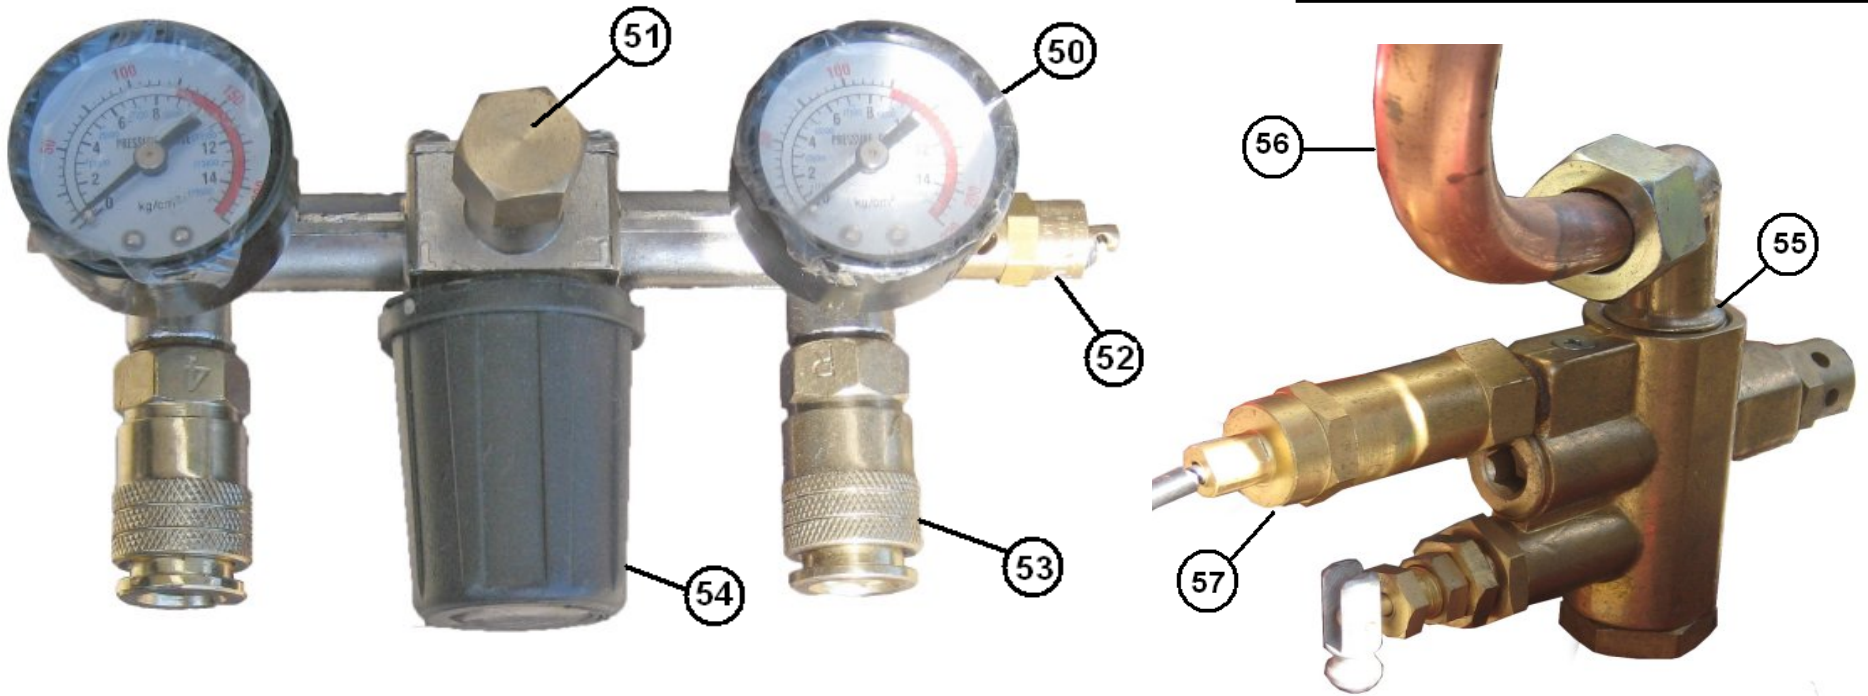

**Technical Support:**

**1-866-852-6872**

**www.kbnusa.com**

**©Yamakoyo Machinery Co., Ltd.**

**YAMAKOYO**  
**YK 65 VD**

No.	P/N	Description	Qty
50	64-50	Regulator Gauge	2
51	64-51	Bolt Cap	1
52	64-52	Valve Bleeder	1
53	64-53	Valve Quick Connect Hose	2
54	64-54	Regulator Knob	1
55	64-99	Air Compressor Valve Assy	1
56	64-100	Hose Cooper	1
57	64-101	Throttle Cable Assy	1