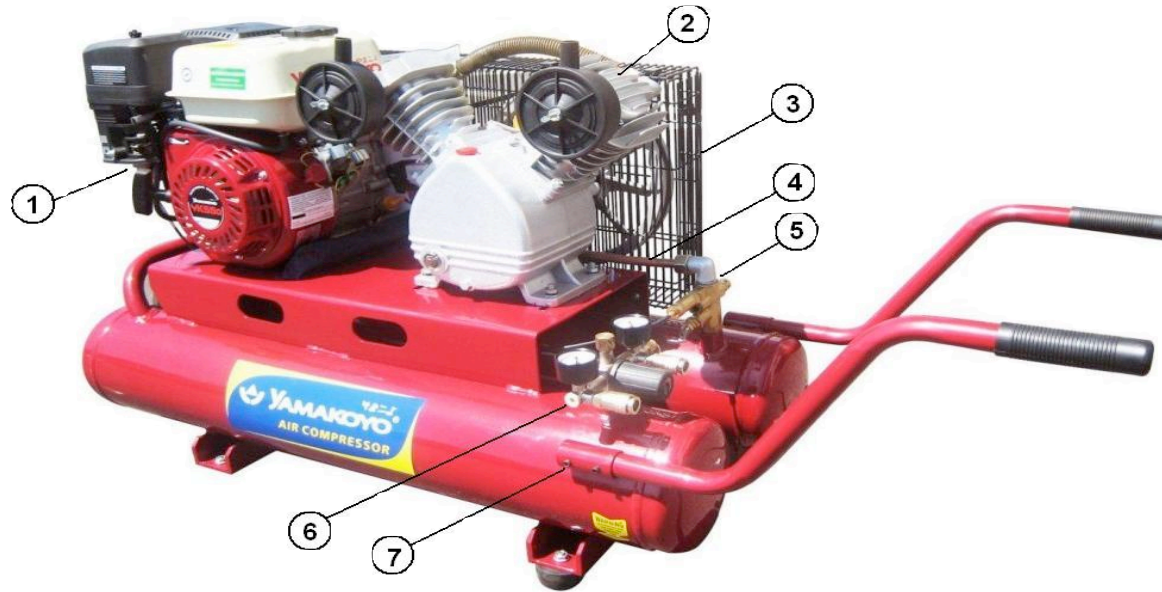

# Air Compressor YK 65 VD

No.	P/N	Description	Qty	No.	P/N	Description	Qty	No.	P/N	Description	Qty
1	YK 650 Q	Yamakoyo 6.5 HP Engine	1	4	64-64	Copper Piping	1	7	64-67	Compressor Tank Assy	1
2	64-62	Compressor Assy.	1	5	64-65	Valve Assy.	1		64-102	Engine Pulley	1
3	64-63	Safety Cage Assy	1	6	64-66	Regulator Assy	1				