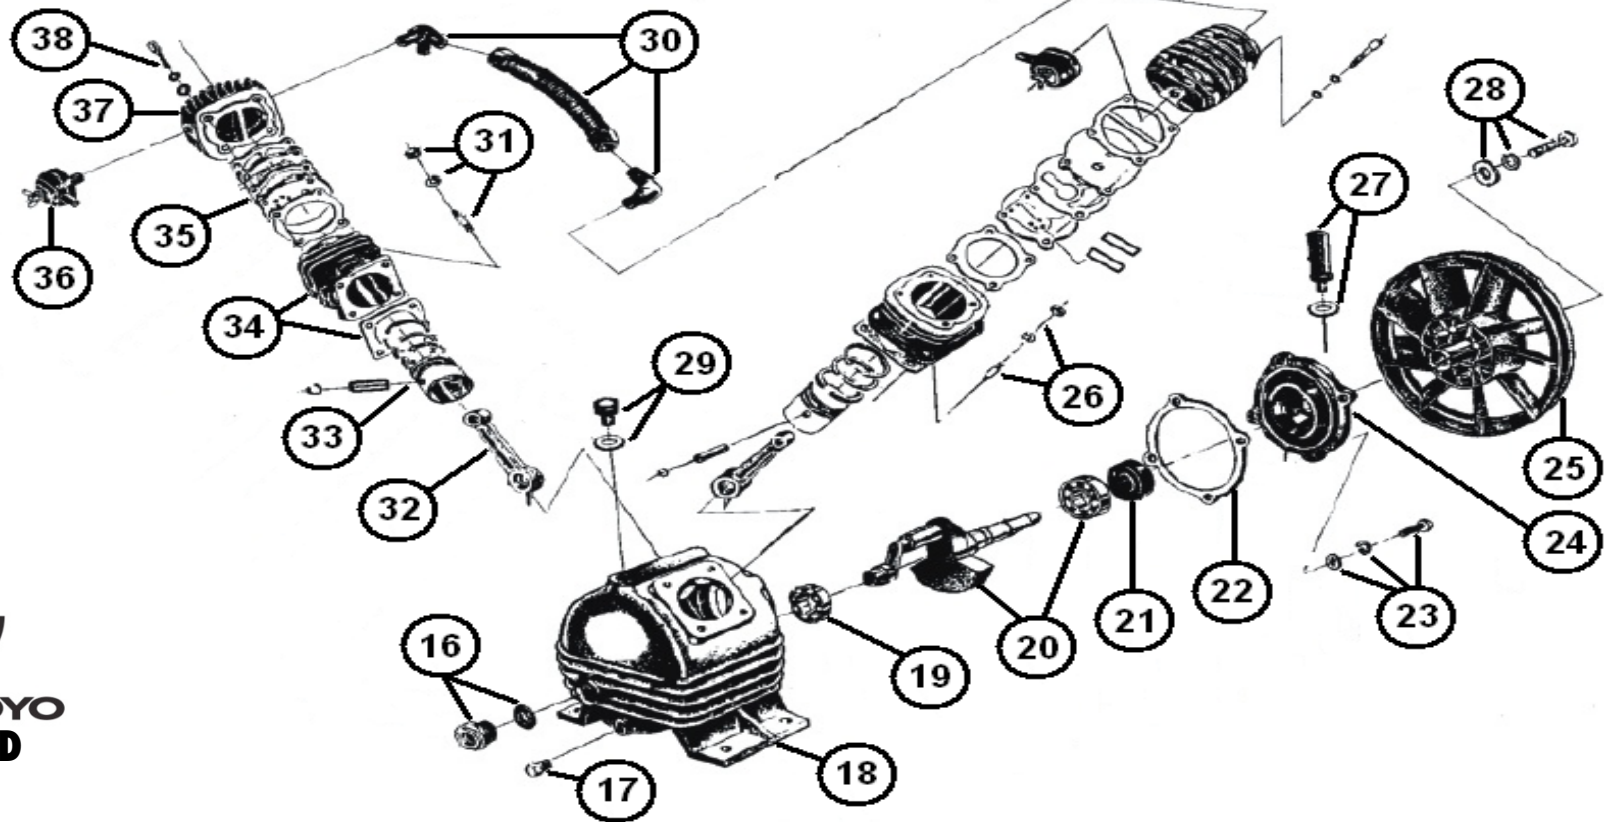

# Air Compressor YK 65 VD

No.	P/N	Description	Qty	No.	P/N	Description	Qty	No.	P/N	Description	Qty
1	YK 650 Q	Yamakoyo 6.5 HP Engine	1	4	64-64	Copper Piping	1	7	64-67	Compressor Tank Assy	1
2	64-62	Compressor Assy.	1	5	64-65	Valve Assy.	1		64-102	Engine Pulley	1
3	64-63	Safety Cage Assy	1	6	64-66	Regulator Assy	1				

No.	P/N	Description	Qty
8	64-68	Snap Ring Kit	1
9	64-69	Axle Screw Kit	1
10	64-70	Wheel Assy	1
11	64-71	Axle Assy	1
12	64-72	Leveler Shock Absorber Kit	4
13	64-73	Set Screw Kit	2
14	64-74	Drain Plug	2
15	64-75	Handle kit	2

**Technical Support:**

**1-866-852-6872**

**www.kbnusa.com**

**©Yamakoyo Machinery Co., Ltd.**

No.	P/N	Description	Qty	No.	P/N	Description	Qty	No.	P/N	Description	Qty
16	64-76	Oil Leveler Kit	1	24	64-84	Cover Kit	1	32	64-92	Connecting Rod	2
17	64-77	Oil Drain Plug	1	25	64-85	Fan Pulley	1	33	64-93	Piston Kit	2
18	64-78	Crankcase	1	26	64-86	Head Bolt Kit	2	34	64-94	Cylinder Head Kit	2
19	64-79	Bearing	1	27	64-87	Bolt Plug	1	35	64-95	Cylinder Gasket Head Kit	2
20	64-80	Crankshaft Assy.	1	28	64-88	Pulley Center Bolt Kit	1	36	64-96	Air Filter	2
21	64-81	Oil Seal	1	29	64-89	Oil Plug	1	37	64-97	Head Cover Kit	2
22	64-82	Bearing Gasket	1	30	64-90	Radiator Tube Assy.	1	38	64-98	Head Cover Bolts Kit	2
23	64-83	Nut & Bolts Kit	1	31	64-86	Head Bolt Kit	2				

**Technical Support:**

**1-866-852-6872**

**www.kbnusa.com**

**©Yamakoyo Machinery Co., Ltd.**

**YAMAKOYO**  
**YK 65 VD**

No.	P/N	Description	Qty
50	64-50	Regulator Gauge	2
51	64-51	Bolt Cap	1
52	64-52	Valve Bleeder	1
53	64-53	Valve Quick Connect Hose	2
54	64-54	Regulator Knob	1
55	64-99	Air Compressor Valve Assy	1
56	64-100	Hose Cooper	1
57	64-101	Throttle Cable Assy	1