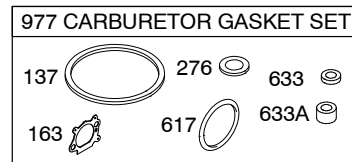

# 126T00

1319 WARNING LABEL

**REQUIRED** when replacing parts with warning labels affixed.

1058 OPERATOR'S MANUAL

1330 REPAIR MANUAL

1019 LABEL KIT

Illustrations cover a range of engines. Parts shown without corresponding text may not be used on your specific engine.  
 3728-2 Assemblies include all parts shown in frames. 09/14/2009