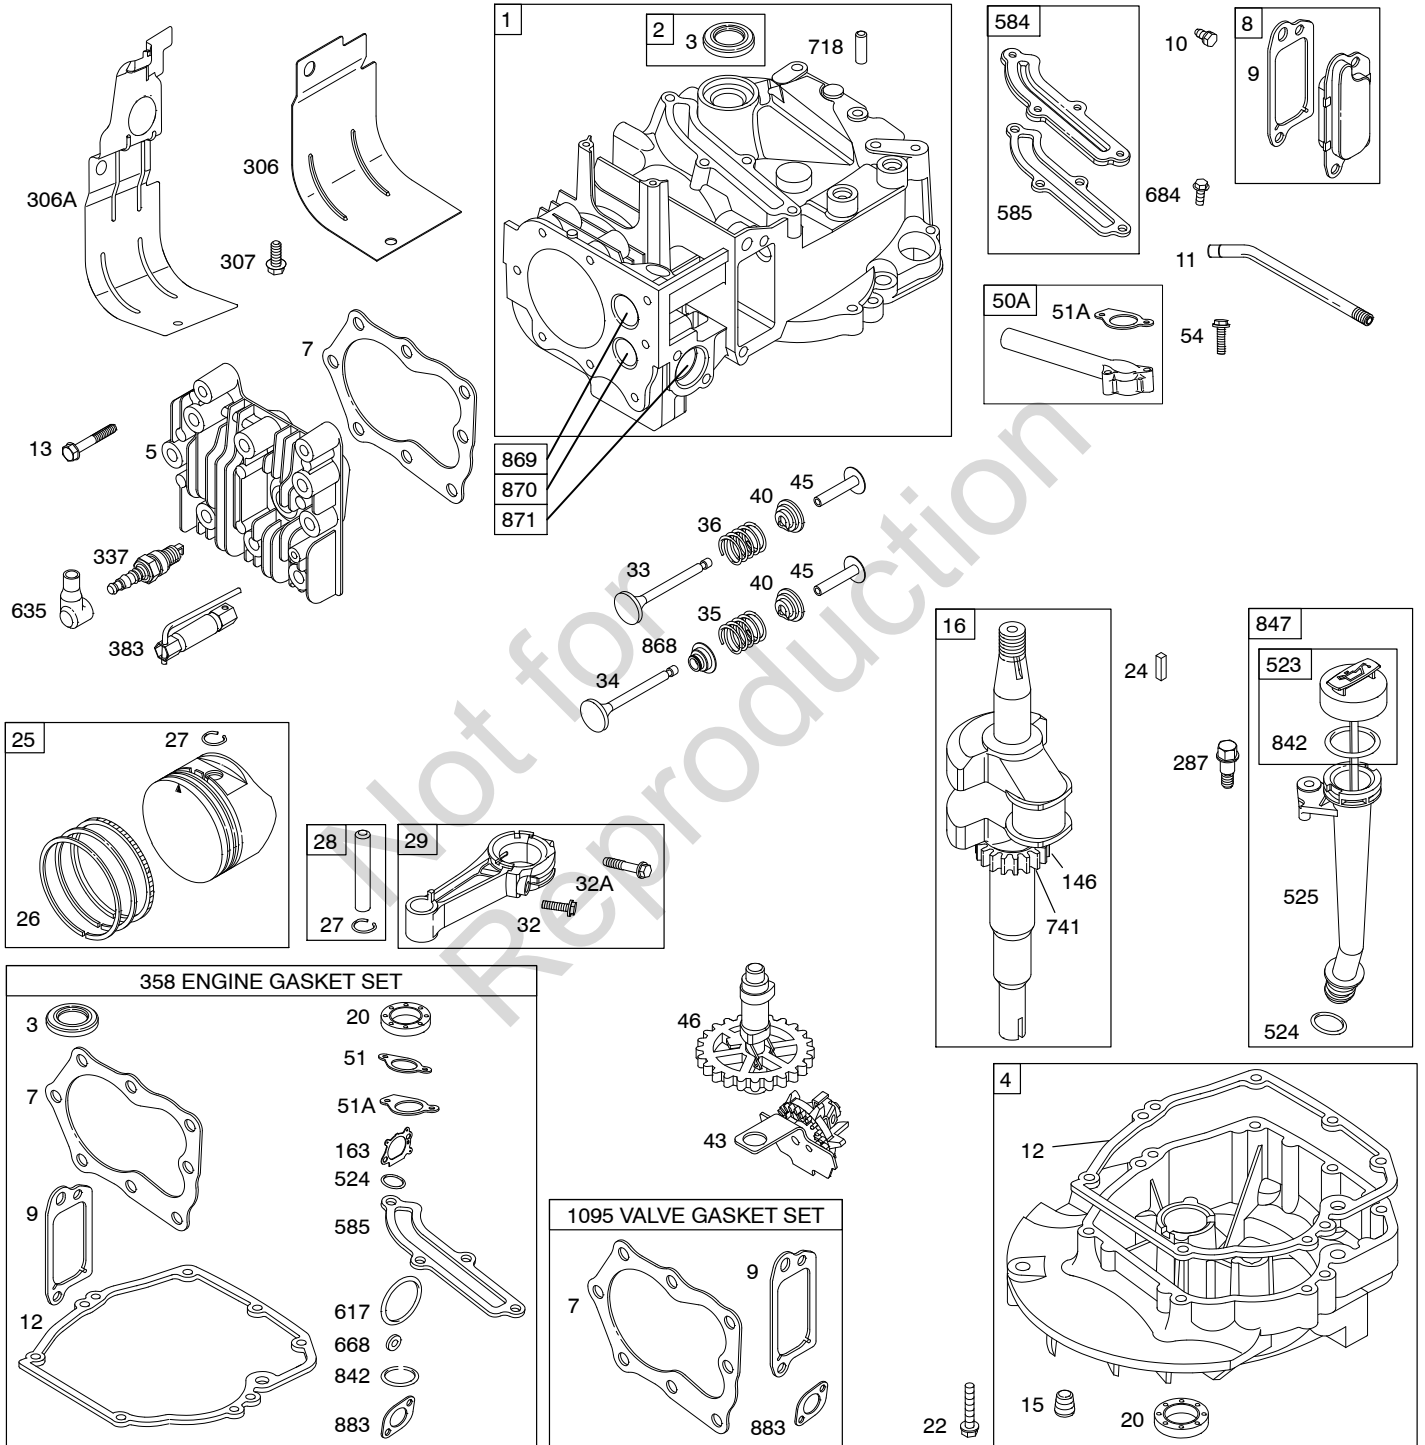

# 126T00

1319 WARNING LABEL

**REQUIRED** when replacing parts with warning labels affixed.

1058 OPERATOR'S MANUAL

1330 REPAIR MANUAL

1019 LABEL KIT

Illustrations cover a range of engines. Parts shown without corresponding text may not be used on your specific engine.  
 3728-2 Assemblies include all parts shown in frames. 09/14/2009