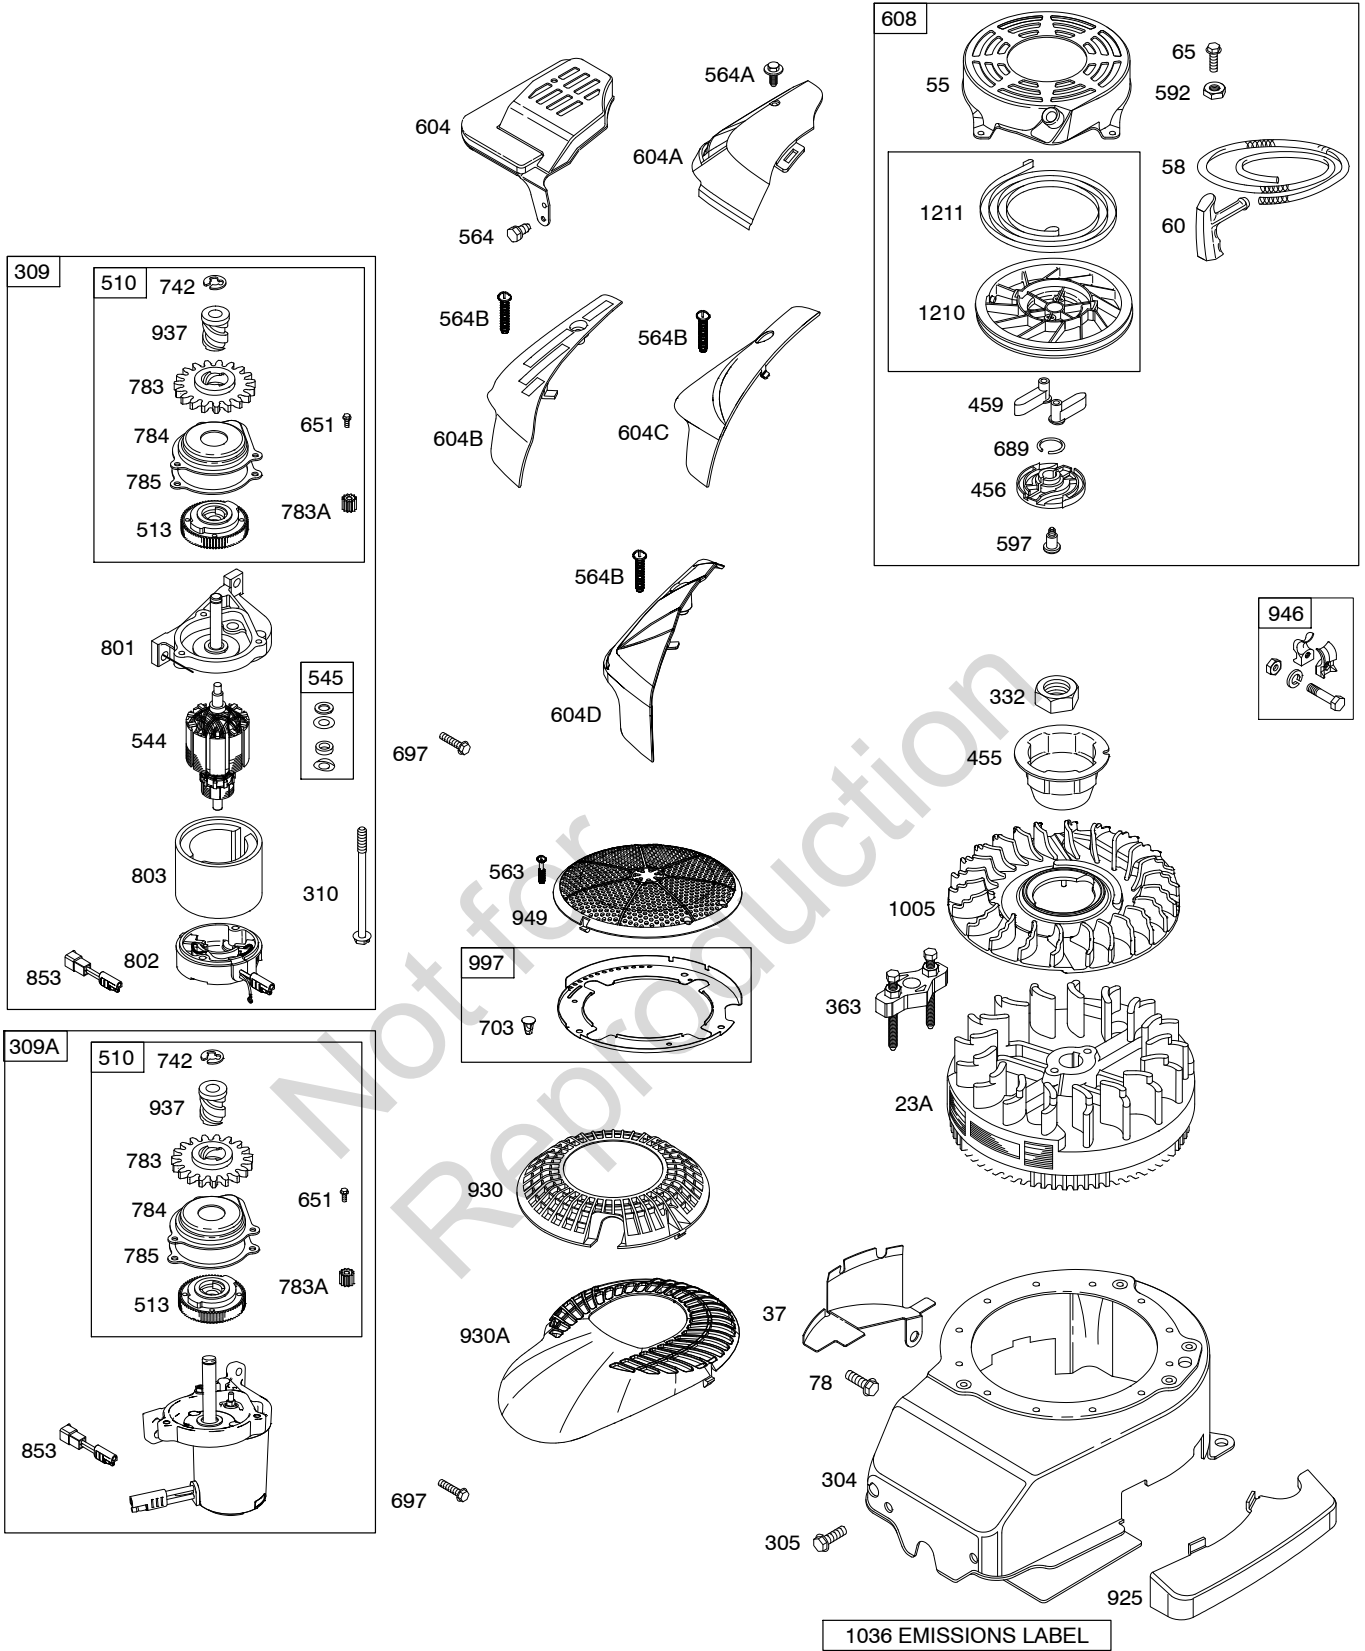

# 126T00

1319 WARNING LABEL

**REQUIRED** when replacing parts with warning labels affixed.

1058 OPERATOR'S MANUAL

1330 REPAIR MANUAL

1019 LABEL KIT

Illustrations cover a range of engines. Parts shown without corresponding text may not be used on your specific engine.  
 3728-2 Assemblies include all parts shown in frames. 09/14/2009

**Illustrations cover a range of engines. Parts shown without corresponding text may not be used on your specific engine.**  
**3728-4** Assemblies include all parts shown in frames. **09/14/2009**

Illustrations cover a range of engines. Parts shown without corresponding text may not be used on your specific engine.  
 3728-5 Assemblies include all parts shown in frames. 09/14/2009

# 126T00

**Illustrations cover a range of engines. Parts shown without corresponding text may not be used on your specific engine.**  
3728-6 Assemblies include all parts shown in frames. 09/14/2009

1036 EMISSIONS LABEL