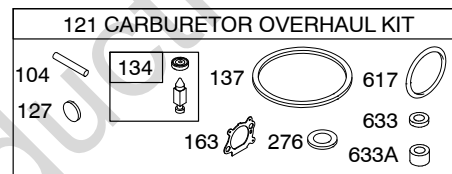

# 126T00

1319 WARNING LABEL

**REQUIRED** when replacing parts with warning labels affixed.

1058 OPERATOR'S MANUAL

1330 REPAIR MANUAL

1019 LABEL KIT

Illustrations cover a range of engines. Parts shown without corresponding text may not be used on your specific engine.  
 3728-2 Assemblies include all parts shown in frames. 09/14/2009