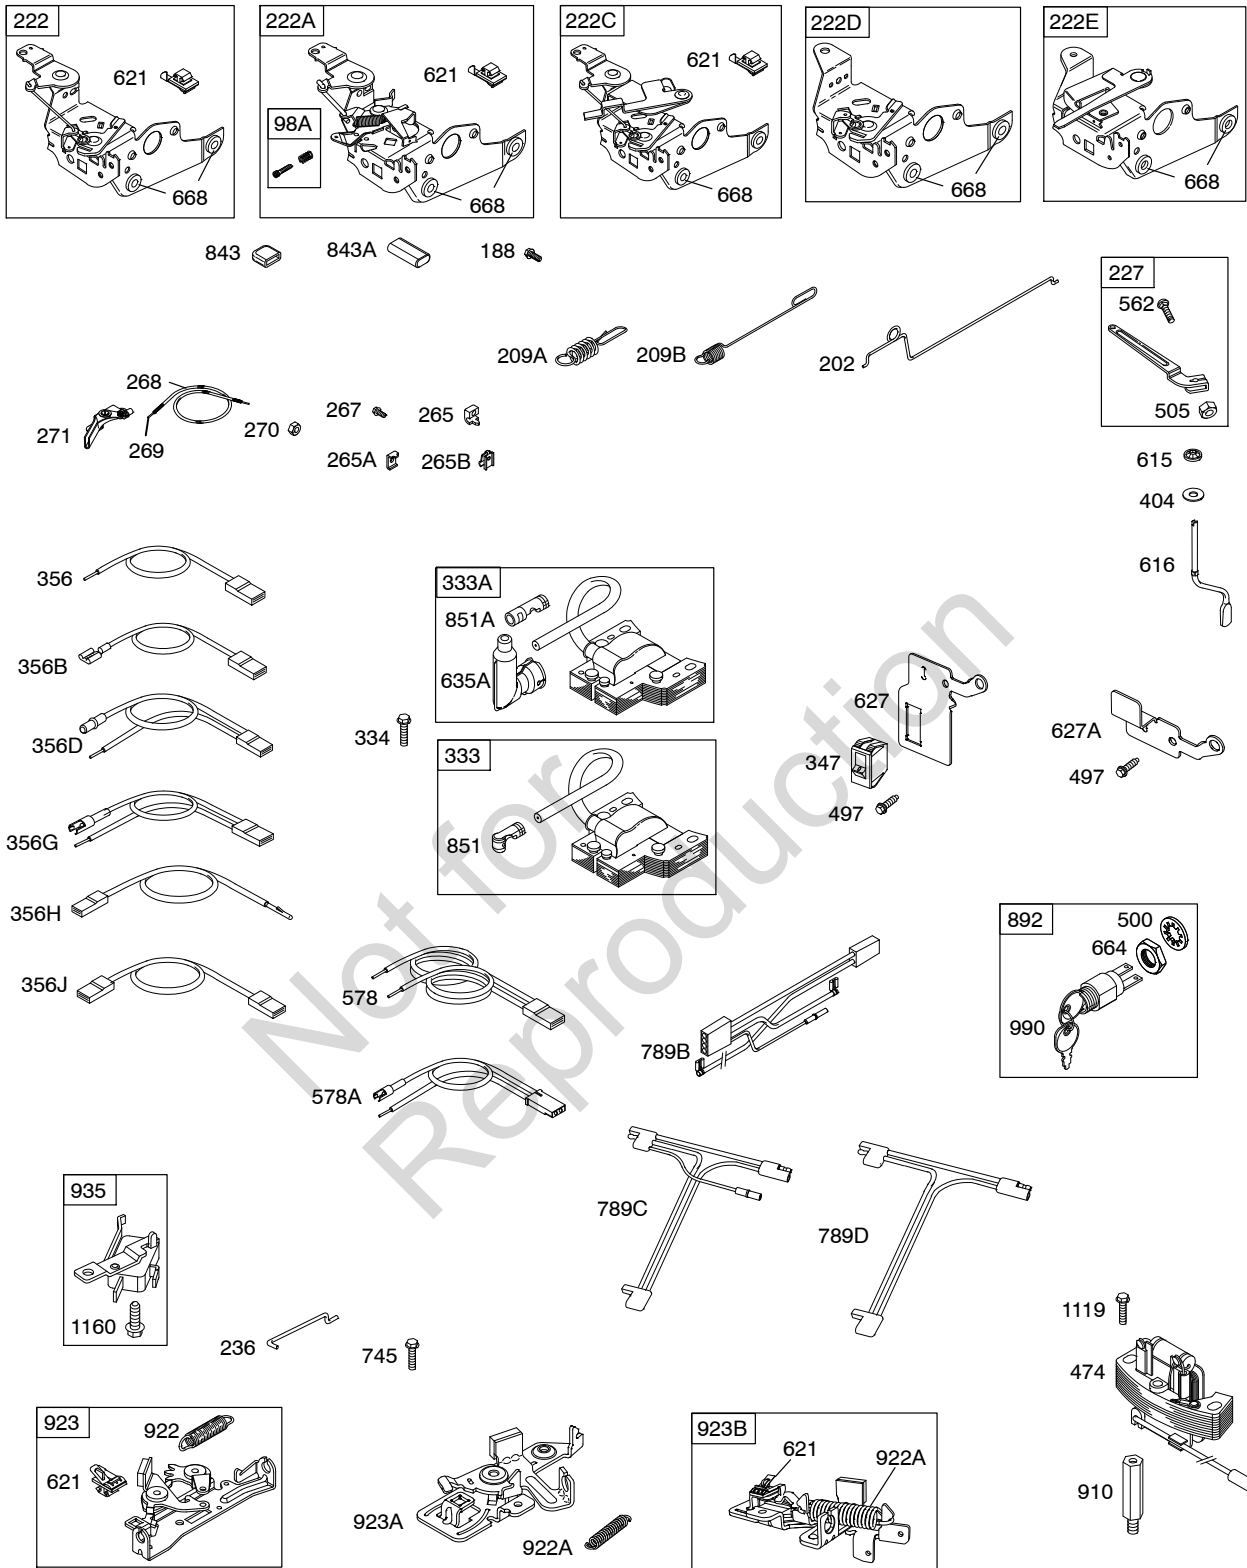

Illustrations cover a range of engines. Parts shown without corresponding text may not be used on your specific engine.
3728-5 Assemblies include all parts shown in frames. 09/14/2009