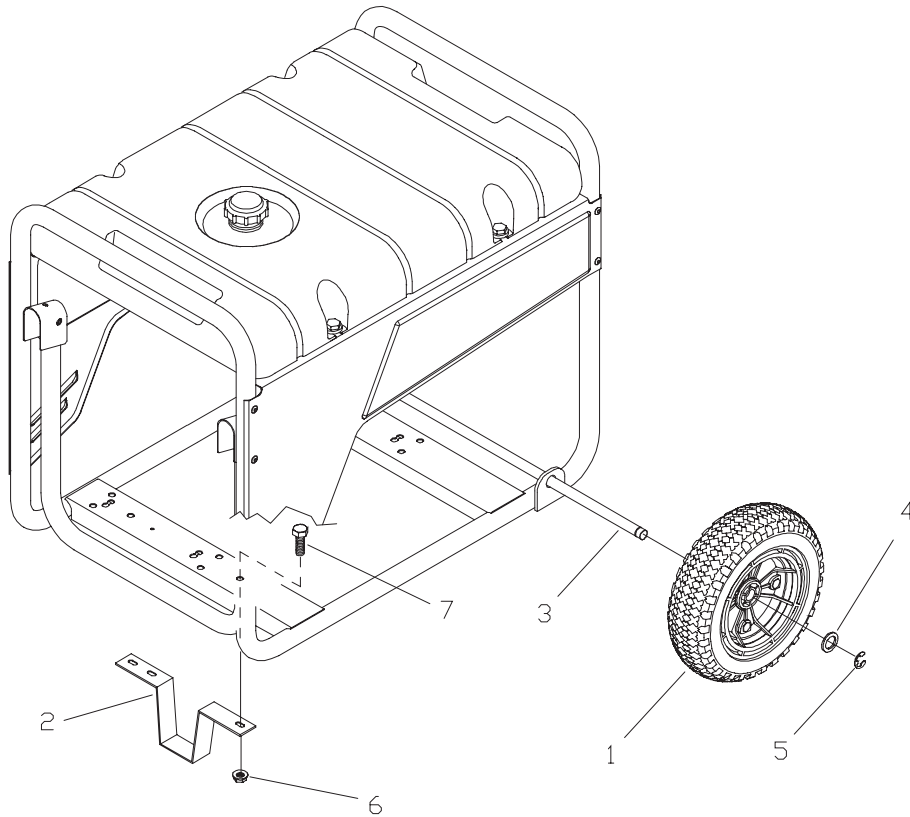

EXPLODED VIEW AND PARTS LIST - WHEEL KIT

Item	Part #	Description
1	196517GS	WHEEL
2	B1764GS	SUPPORT, Wheel Kit
3	191267HGS	AXLE
4	*	WASHER, 5/8"
5	191265GS	E-RING
6	67989GS	NUT, M8 - Flange Serrated
7	*	HHCS, M8 - 1.25 x 16

* - Items without part numbers are common fasteners and are available at your local hardware store.