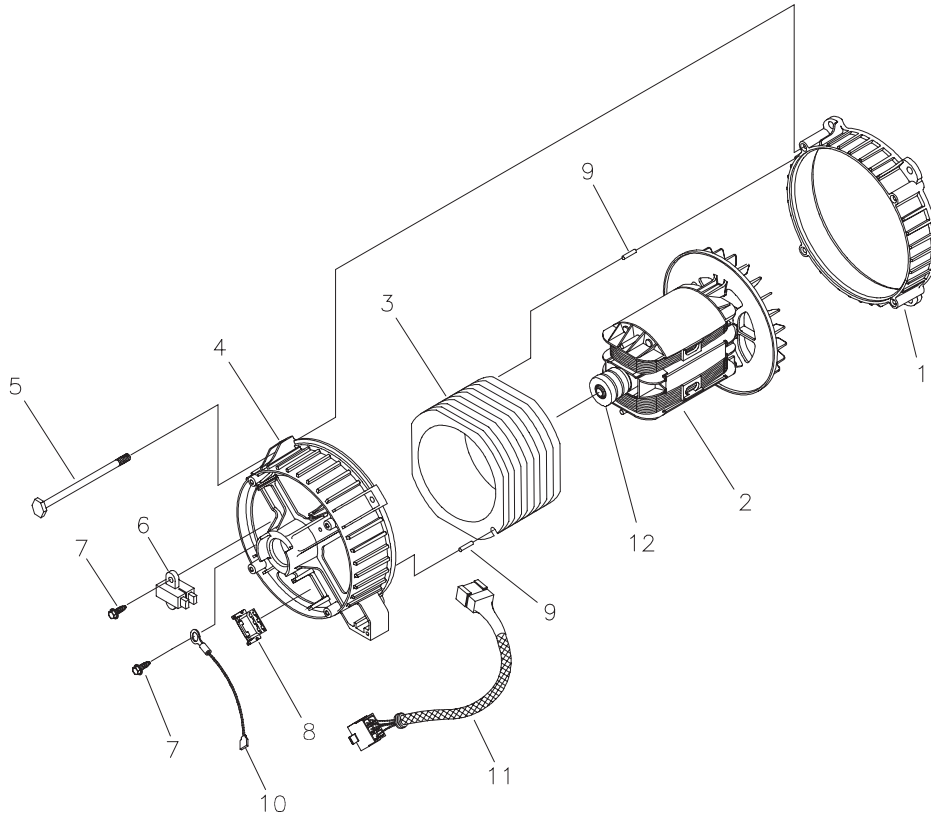

§ - Contact Engine Manufacturer

EXPLODED VIEW AND PARTS LIST - CONTROL PANEL

Item	Part #	Description
1	197471GS	PANEL, Control
2	197472GS	COVER, Outlet Flip
3	188890GS	COVER, Back Panel
4	197731GS	OUTLET, 120V, 15/20A Dplx
5	189165GS	NUT, 5/32 Pal
6	197729GS	MODULE, Led
7	197958GS	SCREW, 3 x 6, Tapping
8	191479DGS	BREAKER, Circuit, 20A
	191481GS	BOOT, Breaker Circuit (not shown)
9	43437GS	OUTLET, 120/240V, 30A
10	22694GS	HOUSING, Rcptcl, 6 Pin
11	82308GS	SCREW, 3 x 18, Tapping
12	192241GS	SCREW, 3.5 x 14, Tapping

EXPLODED VIEW AND PARTS LIST - ALTERNATOR

Item	Part #	Description
1	186059GS	ADAPTER, Mounting, Alternator
2	191043GS	ASSY, Rotor (Includes Item 12)
3	191042AGS	STATOR
4	186060GS	RBC, with O-Ring (p/n 189197GS)
5	86308CGS	HHCS, M6 - 1.0 x 130 SEMS
6	91825GS	ASSY, Holder, Rectifier/Brush
7	66849GS	TAPTITE, M5 - 0.8 x 16
8	22694GS	RECEPTACLE, 6 pin
9	81917GS	PIN, Roll, 4mm x 10
10	193428AGS	ASSY, Wire, Ground
11	194274GS	HARNESS, Wire, Power
12	65791GS	BEARING

EXPLODED VIEW AND PARTS LIST - WHEEL KIT

Item	Part #	Description
1	196517GS	WHEEL
2	B1764GS	SUPPORT, Wheel Kit
3	191267HGS	AXLE
4	*	WASHER, 5/8"
5	191265GS	E-RING
6	67989GS	NUT, M8 - Flange Serrated
7	*	HHCS, M8 - 1.25 x 16