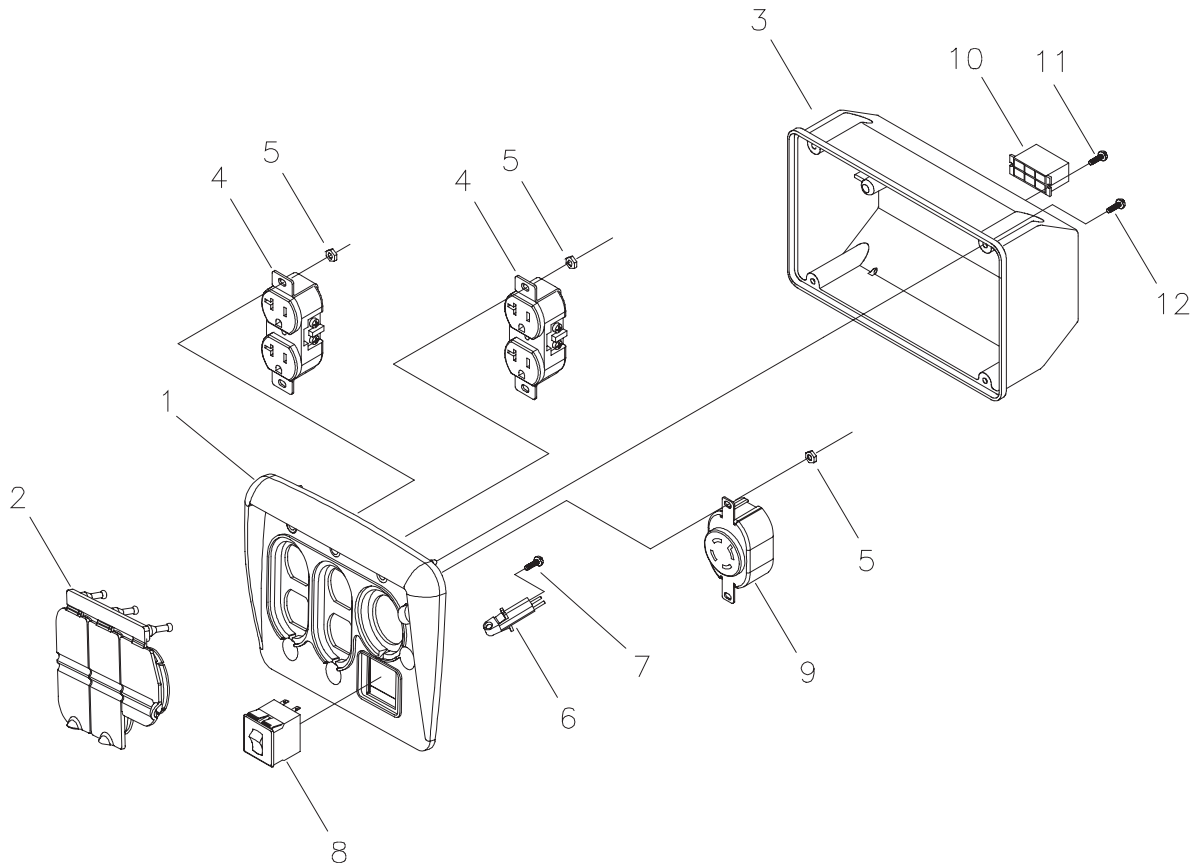

Parts Not Illustrated

199408GS	MANUAL, Operator's
199384GS	DECAL, Family, CA EVP
197474GS	CORDSET, Storm
198166GS	KIT, Decals

Optional Accessories

100031	STABILIZER, Fuel
BB3061GS	BOTTLE, Oil

* - Items without part numbers are common fasteners and are available at your local hardware store.

§ - Contact Engine Manufacturer

EXPLODED VIEW AND PARTS LIST - CONTROL PANEL

Item	Part #	Description
1	197471GS	PANEL, Control
2	197472GS	COVER, Outlet Flip
3	188890GS	COVER, Back Panel
4	197731GS	OUTLET, 120V, 15/20A Dplx
5	189165GS	NUT, 5/32 Pal
6	197729GS	MODULE, Led
7	197958GS	SCREW, 3 x 6, Tapping
8	191479DGS	BREAKER, Circuit, 20A
	191481GS	BOOT, Breaker Circuit (not shown)
9	43437GS	OUTLET, 120/240V, 30A
10	22694GS	HOUSING, Rcptcl, 6 Pin
11	82308GS	SCREW, 3 x 18, Tapping
12	192241GS	SCREW, 3.5 x 14, Tapping

EXPLODED VIEW AND PARTS LIST - ALTERNATOR

Item	Part #	Description
1	186059GS	ADAPTER, Mounting, Alternator
2	191043GS	ASSY, Rotor (Includes Item 12)
3	191042AGS	STATOR
4	186060GS	RBC, with O-Ring (p/n 189197GS)
5	86308CGS	HHCS, M6 - 1.0 x 130 SEMS
6	91825GS	ASSY, Holder, Rectifier/Brush
7	66849GS	TAPTITE, M5 - 0.8 x 16
8	22694GS	RECEPTACLE, 6 pin
9	81917GS	PIN, Roll, 4mm x 10
10	193428AGS	ASSY, Wire, Ground
11	194274GS	HARNESS, Wire, Power
12	65791GS	BEARING