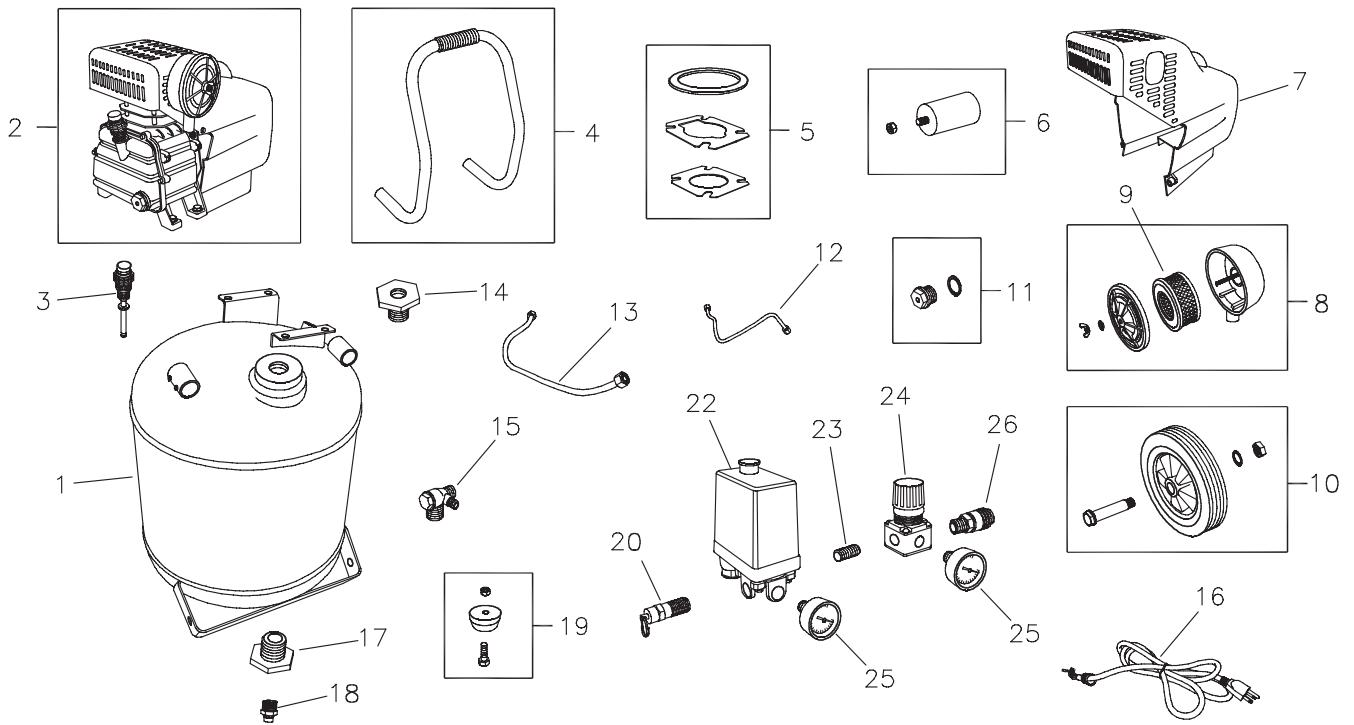

EXPLODED VIEW

Copyright © 2007 Briggs & Stratton Power Products Group, LLC. All rights reserved. No part of this material may be reproduced or transmitted in any form by any means without the express written permission of Briggs & Stratton Power Products Group, LLC.

PARTS LIST

Item	Part #	Description	Parts Not Illustrated	
1	201879GS	KIT, Tank, 10 Gal with Decals, ASME	201303GS	MANUAL, Operator's
	201876GS	KIT, Tank, 15 Gal with Decals, ASME	202168GS	KIT, Decals
2	NSP	ASSY, Motor	202305GS	OIL, Bottle
3	202163GS	BREATHER	202306GS	KIT, Decal, Safety/Brand
4	201794GS	ASSY, Handle		
	202164GS	GRIP		
5	201797GS	KIT, O-Ring & Gaskets		
6	201801GS	CAPACITOR		
7	201792GS	COVER, Fan with Decal		
8	201793GS	ASSY, Air Filter		
9	201810GS	FILTER, Air		
10	201795GS	ASSY, Wheel		
	201798GS	AXLE, M10		
11	201796GS	ASSY, Sight Glass		
	201799GS	GASKET, Sight Glass		
12	201807GS	PIPE, Release		
13	201804GS	PIPE, Discharge		
14	201878GS	REDUCER, 1/2 - 3/2		
15	201802GS	ASSY, Valve Check		
16	201873GS	POWER CORD, with Decal		
17	201875GS	REDUCER, 1/4 - 3/2		
18	201808GS	VALVE, Drain		
19	201877GS	KIT, Vibration Mount		
20	201811GS	VALVE, Safety, ASME		
22	201806GS	PRESSURE SWITCH w/Decals		
23	202167GS	ADAPTER		
24	201803GS	VALVE, Regulator		
25	201805GS	GUAGE, Pressure		
26	201809GS	QUICK COUPLER