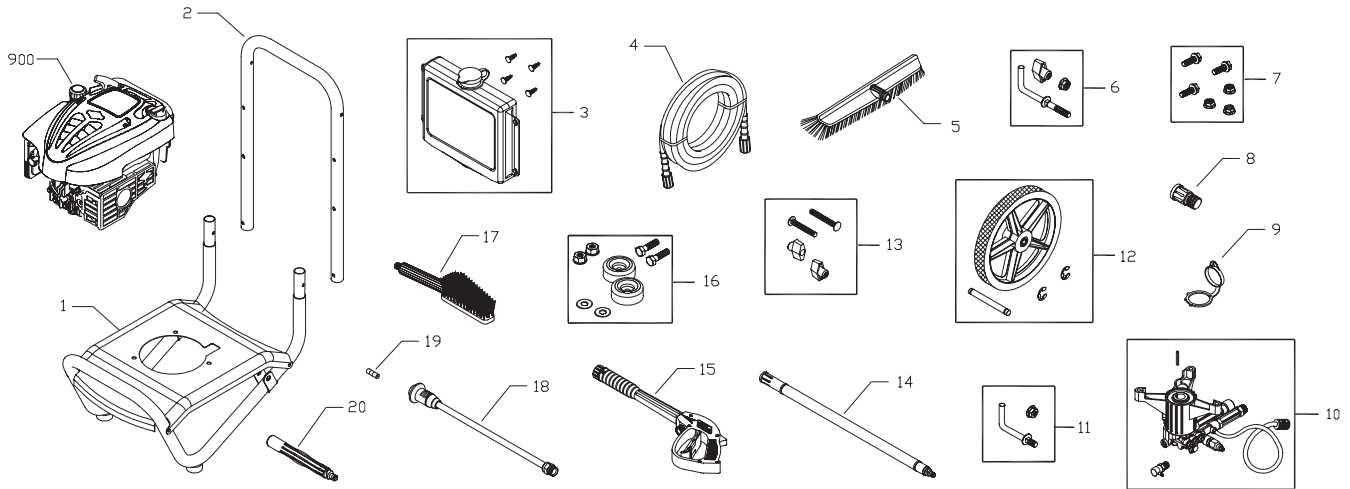

# Exploded View and Parts list — Main Unit

Item	Part #	Description
1	201769GS	ASSY, Base
2	B201594GS	HANDLE
3	201828GS	ASSY, Chem Tank w/Clips
	195964GS	Clip
	192980GS	Kit, Valve
4	196006GS	HOSE
5	95597GS	BRUSH, Broom
6	194264GS	KIT, Hook, Handle
7	203526GS	KIT, Pump Mounting Hardware
8	88935GS	ADAPTER, Brush
9	B3222EGS	CAP, Chem Container
10	202274GS	ASSY, Pump
	23139GS	Key
	194298GS	Valve, Thermal Relief
11	192309GS	KIT, Hook, Base
12	196439GS	KIT, Wheel
	192050GS	E-Ring
	195454GS	Axle
13	B2203GS	KIT, Handle Connector
14	88934GS	EXTENSION
15	193482GS	GUN
16	192310GS	KIT, Vibration Mount

# Exploded View and Parts List — Pump

Item	Part #	Description
25	201495GS	PLUG
33	200275GS	SCREW
36	B2384GS	FILTER, Inlet
A	200344GS	KIT, VALVES
B	200345GS	KIT, WATER SEALS
C	200346GS	KIT, O-RINGS
D	200348GS	KIT, UNLOADER
E	192914GS	KIT, HOSE TAIL
F	200349GS	KIT, EZ START
G	200350GS	KIT, GRUB SCRW & WSHR
H	189971GS	KIT, CHEMICAL HOSE
J	201497GS	KIT, OUTLET
K	201496GS	KIT, WATER INLET