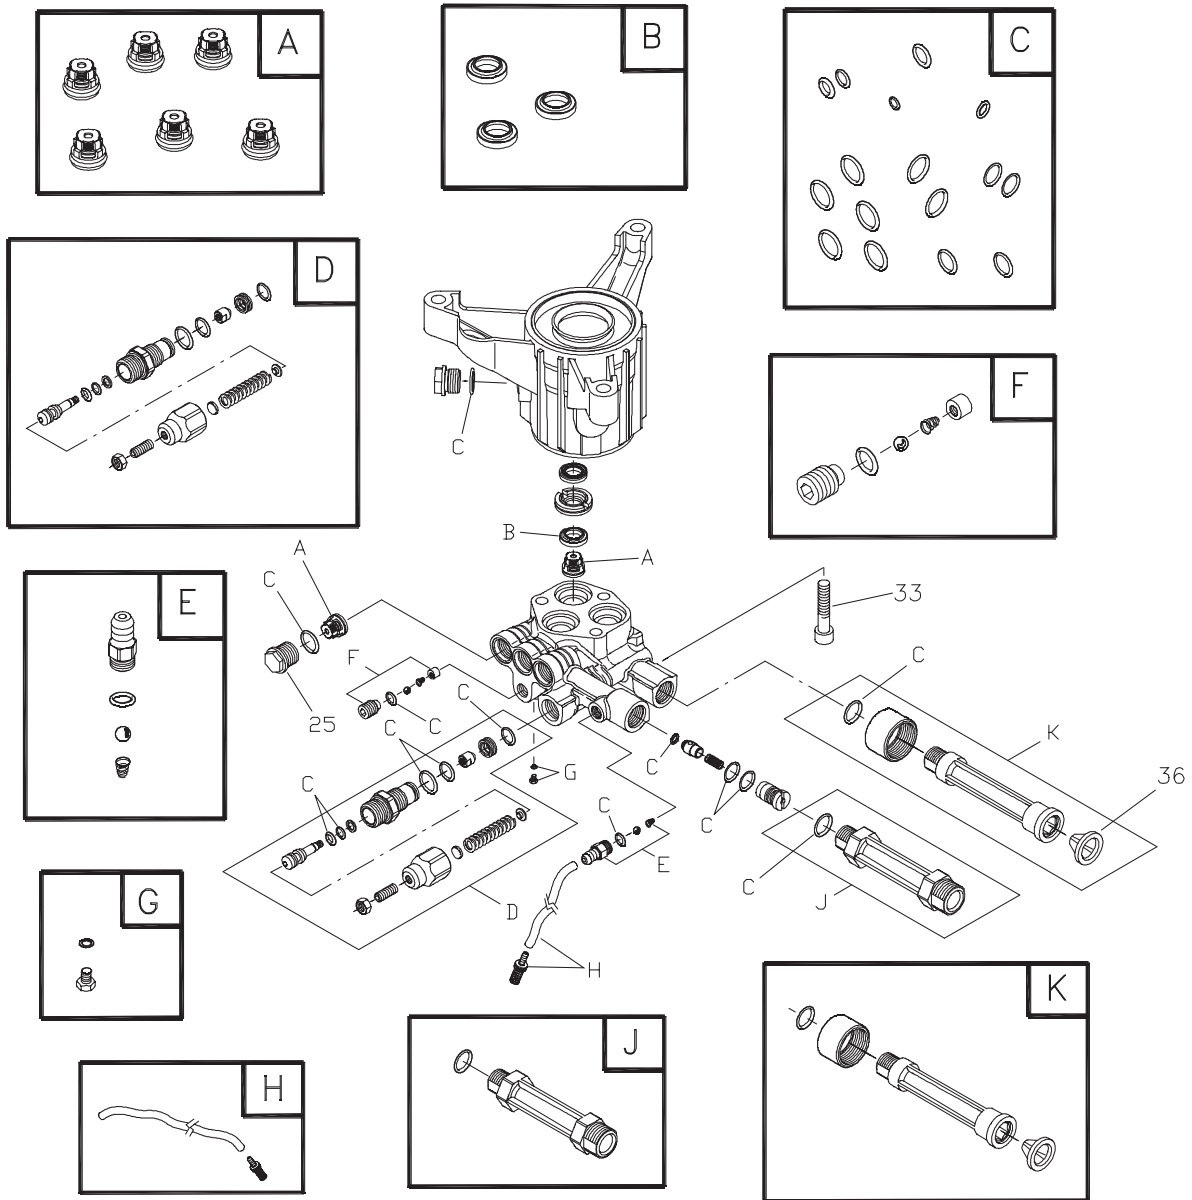

# Exploded View and Parts list — Main Unit

Item	Part #	Description
1	201769GS	ASSY, Base
2	B201594GS	HANDLE
3	201828GS	ASSY, Chem Tank w/Clips
	195964GS	Clip
	192980GS	Kit, Valve
4	196006GS	HOSE
5	95597GS	BRUSH, Broom
6	194264GS	KIT, Hook, Handle
7	203526GS	KIT, Pump Mounting Hardware
8	88935GS	ADAPTER, Brush
9	B3222EGS	CAP, Chem Container
10	202274GS	ASSY, Pump
	23139GS	Key
	194298GS	Valve, Thermal Relief
11	192309GS	KIT, Hook, Base
12	196439GS	KIT, Wheel
	192050GS	E-Ring
	195454GS	Axle
13	B2203GS	KIT, Handle Connector
14	88934GS	EXTENSION
15	193482GS	GUN
16	192310GS	KIT, Vibration Mount

Item	Part #	Description
17	88185GS	BRUSH, Utility
18	198974GS	ASSY, Wand, Adjust
19	B1236CGS	ORIFICE
20	95598GS	HANDLE, Brush
900	§	ENGINE

### Items Not Illustrated:

204377GS	MANUAL, Operator's
BB3061BGS	OIL BOTTLE
87815GS	GOGGLES
A1040NGS	HOSE, Chemical
697343	COVER, Static/Label Assy
794693	LABEL, Warning
201628GS	DECAL, Eng Shroud
194256GS	KIT, Tag Warning

# Exploded View and Parts List — Pump

Item	Part #	Description
25	201495GS	PLUG
33	200275GS	SCREW
36	B2384GS	FILTER, Inlet
A	200344GS	KIT, VALVES
B	200345GS	KIT, WATER SEALS
C	200346GS	KIT, O-RINGS
D	200348GS	KIT, UNLOADER
E	192914GS	KIT, HOSE TAIL
F	200349GS	KIT, EZ START
G	200350GS	KIT, GRUB SCRW & WSHR
H	189971GS	KIT, CHEMICAL HOSE
J	201497GS	KIT, OUTLET
K	201496GS	KIT, WATER INLET