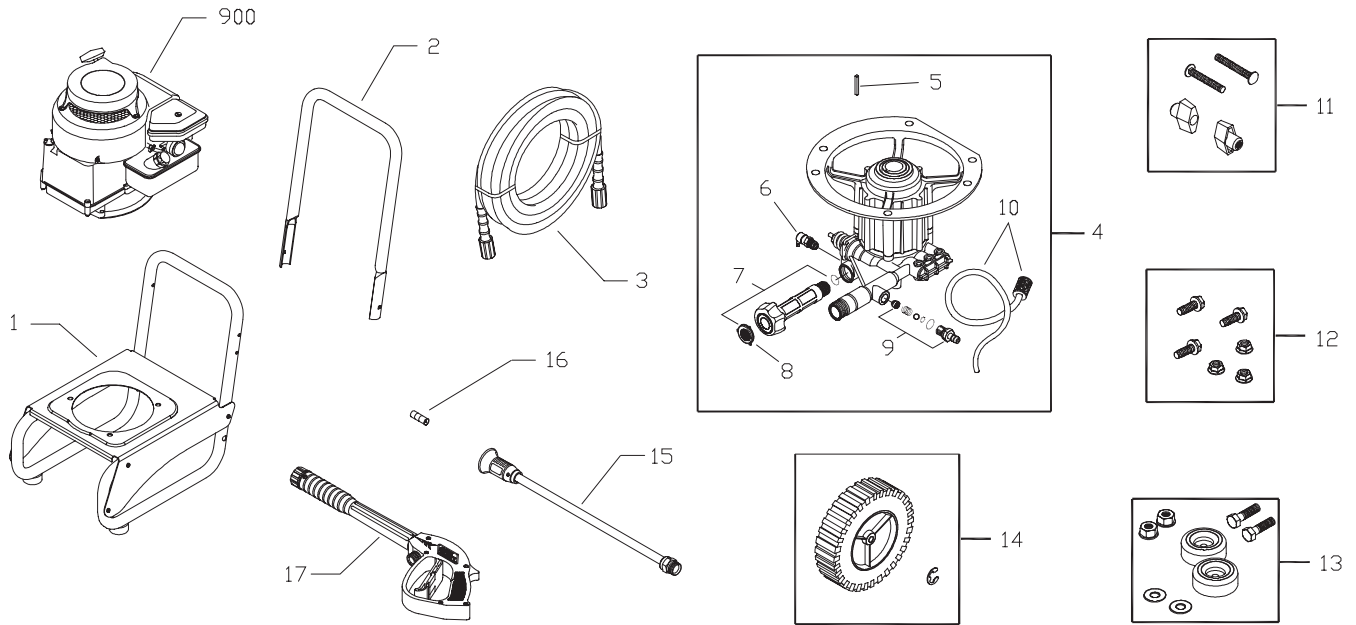

1-800-743-4115 M-F 8-5 CT

BRIGGS & STRATTON POWER PRODUCTS GROUP, LLC
JEFFERSON, WISCONSIN, U.S.A.

Manual No. 204960A Revision A (11/07/2007)

Exploded View and Parts list — Main Unit

Item	Part #	Description
1	201625GS	BASE, w/Mounts
2	B195960GS	HANDLE
3	196006GS	HOSE
4	200200GS	ASSY, Pump
5	23139GS	Key
6	194298GS	Valve, Thermal Relief
7	200278GS	Kit, Water Inlet
8	B2384GS	Filter, Inlet
9	200279GS	Kit, Chemical Injection
10	189971GS	Kit, Chemical Hose
11	B2203GS	KIT, Fastening Handle
12	192525GS	KIT, Pump/Engine Mounting Hardware
13	198766GS	KIT, Vibration Mount
14	201643GS	KIT, Wheel
	192050GS	E-Ring
15	198974GS	WAND

Item	Part #	Description
16	B1236CGS	ORFICE
17	193482GS	GUN
900	§	ENGINE

Items Not Illustrated:

204960GS	MANUAL, Operator's
BB3061BGS	OIL BOTTLE
87815GS	GOGGLES
794693	LABEL, Warning
204939GS	DECAL, Unit
204938GS	DECAL, Recoil
201550GS	AXLE