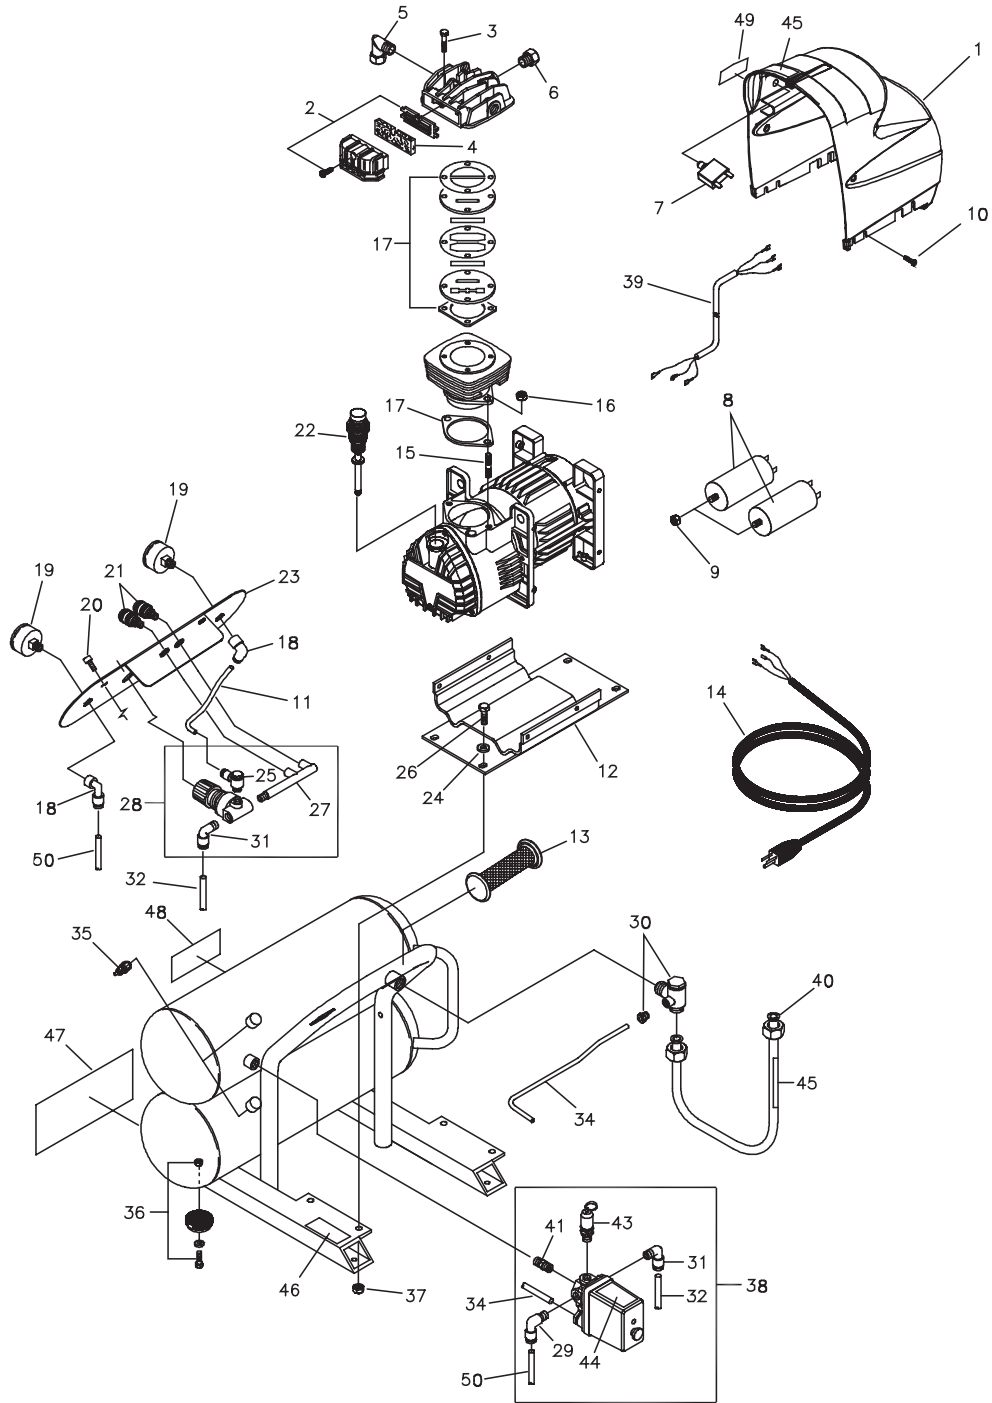

EXPLODED VIEW

Copyright © 2007 Briggs & Stratton Power Products Group, LLC. All rights reserved. No part of this material may be reproduced or transmitted in any form by any means without the express written permission of Briggs & Stratton Power Products Group, LLC.

PARTS LIST

Item	Part #	Description	Item	Part #	Description
1	200690GS	KIT, Shroud, Plastic (Includes #45 & 49)	30	200674GS	VALVE, Non Return
2	200687GS	KIT, Air Filter	31	200988GS	CONNECTOR, Elbow
3	200684GS	SCREW, M6 x 40	32	200989GS	HOSE, Rilsan
4	200697GS	FILTERING ELEMENT	34	199961GS	HOSE, Rilsan
5	200685GS	CONNECTOR, Elbow	35	200675GS	VALVE, Drain
6	200688GS	VALVE, Start	36	192310GS	KIT, Vib Mount
7	200717GS	BREAKER, Circuit, 17A	37	*	NUT
8	200694GS	CAPACITOR	38	200994GS	ASSY, Pressure Switch
9	*	NUT, M8	39	200910GS	WIRE HARNESS
10	*	SCREW, Taptite M5 x 20	40	200703GS	KIT, Tube, Infeed
11	199961GS	HOSE, Rilsan (cut to fit)	41	201697GS	ADAPTER
12	200984GS	BASE	43	200678GS	VALVE, Safety
13	200682GS	HANDLE	44	199176GS	DECAL, Electric Shock
14	200720GS	ASSY, Cable, Power	45	199174GS	DECAL, Hot Surface
15	*	STUD BOLT	46	201732GS	DECAL, Important, Level Surface
16	*	NUT, M8	47	199172GS	DECAL, Warning
17	200718GS	KIT, Valve Plate	48	199739GS	DECAL, Warning, Tank Drain
18	200985GS	CONNECTOR, Elbow	49	201731GS	DECAL, Reset
19	200680GS	GAUGE, Pressure	50	199961GS	HOSE, Rilsan
20	*	PPHMS, 5 x 12	Parts Not Illustrated		
21	200677GS	COUPLER, Quick Connect	198815GS	MANUAL, Operator's	
22	200691GS	DIPSTICK, Oil	201765GS	OIL, Compressor	
23	200704GS	KIT, Panel, Instrumental	* - Items without part numbers are common fasteners and can be found at your local hardware store.		
24	*	WASHER			
25	200986GS	CONNECTOR, Elbow			
26	*	HHCS, M8 x 25			
27	200706GS	MANIFOLD			
28	200995GS	ASSY, Pressure Regulator			
29	200992GS	CONNECTOR, Elbow