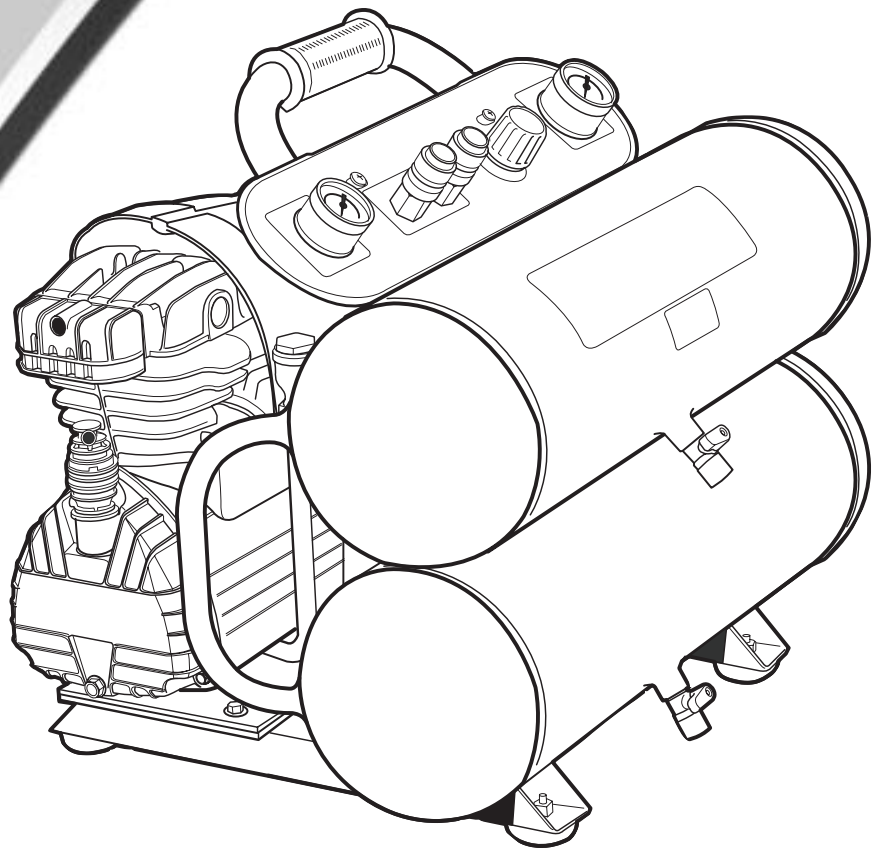

BRIGGS & STRATTON POWER PRODUCTS GROUP, LLC
JEFFERSON, WISCONSIN, U.S.A.

Manual No. 198815A Revision A (05/30/2007)