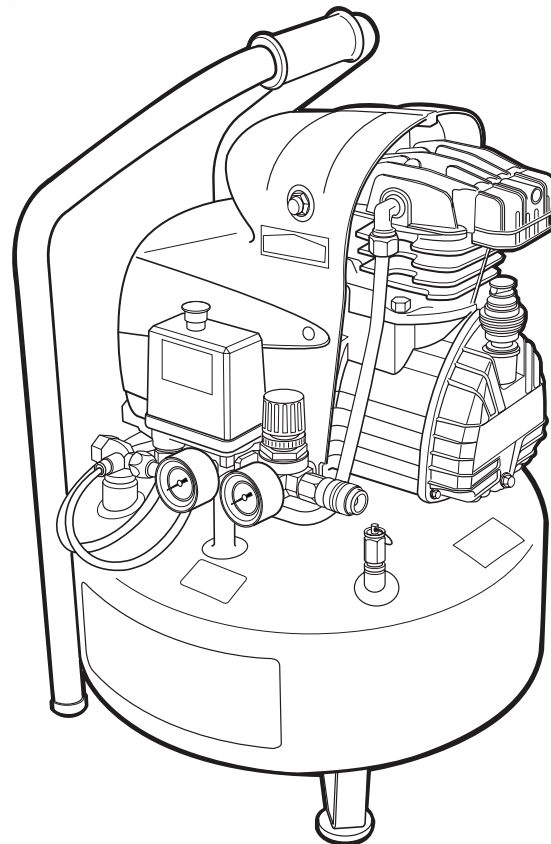

BRIGGS & STRATTON POWER PRODUCTS GROUP, LLC
JEFFERSON, WISCONSIN, U.S.A.

Manual No. 198853A Revision A (05/30/2007)