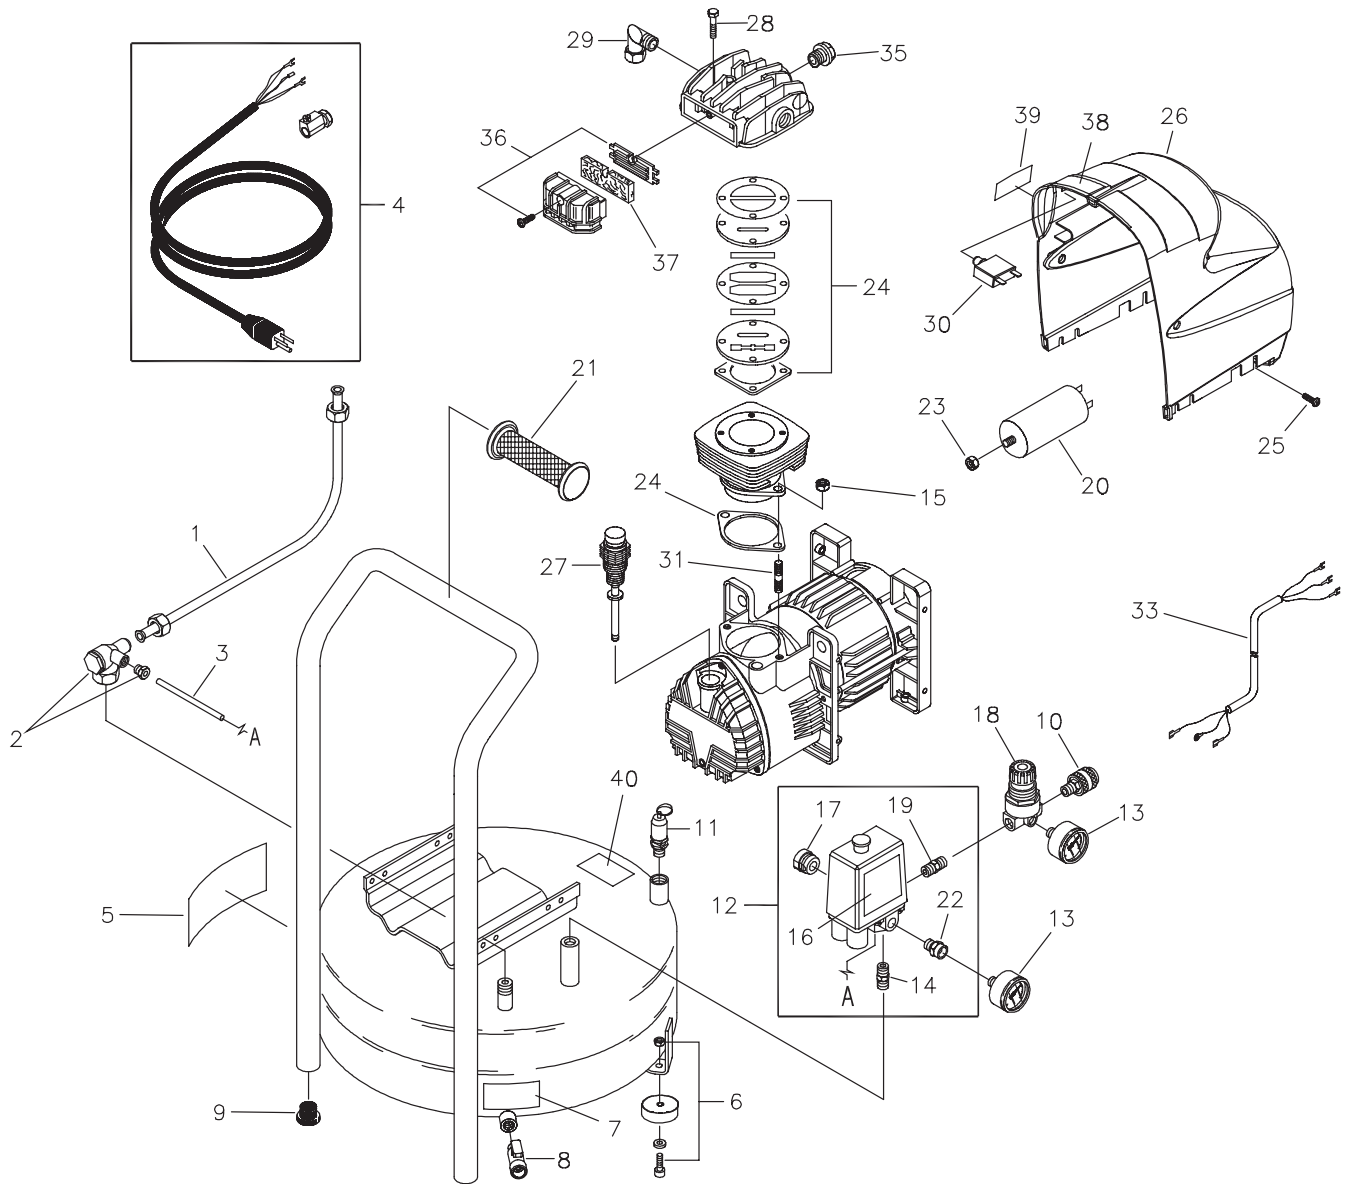

EXPLODED VIEW

Copyright © 2007 Briggs & Stratton Power Products Group, LLC. All rights reserved. No part of this material may be reproduced or transmitted in any form by any means without the express written permission of Briggs & Stratton Power Products Group, LLC.

PARTS LIST

Item	Part #	Description
1	200673GS	TUBE, Infeed
2	200674GS	VALVE, Relief
3	199961GS	HOSE, Rilsan
4	200720GS	ASSY, Cable, Power
5	199172GS	DECAL, Warning
6	192310GS	KIT, Vib Mount
7	199739GS	DECAL, Tank Drain
8	200675GS	VALVE, Drain
9	200676GS	RUBBER FOOT
10	200677GS	COUPLER, Quick Connect
11	200678GS	VALVE, Safety
12	200679GS	ASSY, Pressure Switch
13	200680GS	GAUGE, Pressure
14	201697GS	ADAPTER
15	*	NUT, M8
16	199176GS	DECAL, Electric Shock
17	200364GS	PLUG
18	200681GS	PRESSURE REGULATOR
19	201059GS	ADAPTER
20	200692GS	CAPACITOR, 60μF
21	200682GS	HANDLE
22	200683GS	COUPLING
23	*	NUT, M8
24	200689GS	KIT, Valve Plate
25	*	SCREW, Taptite M5 x 20
26	200690GS	KIT, Shroud, Plastic (Includes #38 & 39)
27	200691GS	DIPSTICK, Oil
28	200684GS	SCREW, M6 x 40
29	200685GS	CONNECTOR, Elbow
30	200717GS	BREAKER, Circuit, 17A
31	*	STUD BOLT
33	200910GS	WIRE HARNESS
35	200688GS	VALVE, Start
36	200687GS	KIT, Air Filter
37	200697GS	FILTERING ELEMENT
38	199174GS	DECAL, Hot Surface
39	201731GS	DECAL, Reset
40	201732GS	DECAL, Important

Parts Not Illustrated

198853GS	MANUAL, Operator's
201765GS	OIL, Compressor
201725GS	KIT, Decals, Srv

* - Items without part numbers are common fasteners and can be found at your local hardware store.