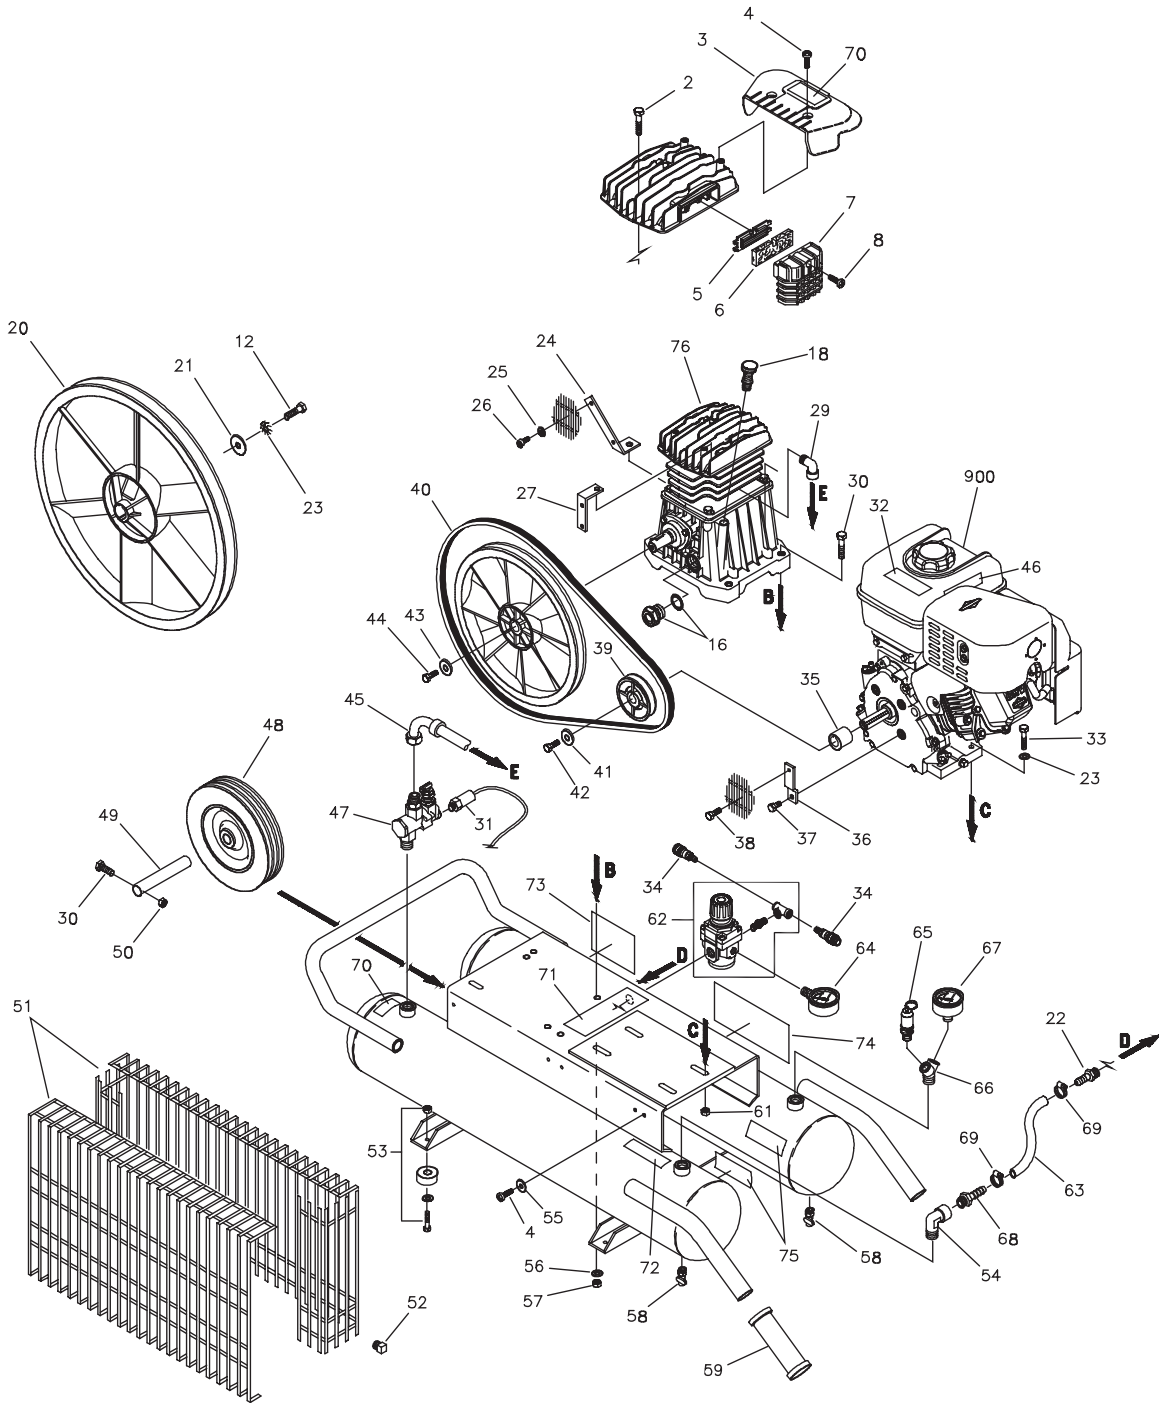

EXPLODED VIEW

Copyright © 2007 Briggs & Stratton Power Products Group, LLC. All rights reserved. No part of this material may be reproduced or transmitted in any form by any means without the express written permission of Briggs & Stratton Power Products Group, LLC.

PARTS LIST

Item	Part #	Description	Item	Part #	Description
2	*	SCREW, M8 x 45	49	201062GS	PIN, Wheel
3	200699GS	CONVEYOR, Air	50	*	NUT Lock M6
4	*	PPHMS, 5 x 12	51	200696GS	GUARD, Belt
5	201389GS	PLATE, Filter	52	201409GS	CLAMP, Belt Guard
6	200697GS	ELEMENT, Filtering	53	192310GS	KIT, Vibration Mount (Includes Qty of 2)
7	201390GS	FILTER, Intake	54	201419GS	CONNECTOR, Elbow
8	*	PPHMS, 4 x 18	55	*	WASHER, M6
9	200698GS	GASKET	56	*	WASHER, M10
10	201382GS	KIT, Valve Plate Set	57	*	NUT, M10
12	*	HHCS, M8 x 25	58	200675GS	TAP, Discharge
16	200686GS	OIL LEVEL SIGHT GLASS	59	201411GS	HANDLE, Rubber
18	201398GS	PLUG, Breather Pipe	61	*	NUT, M8 with Washer
20	200702GS	FLYWHEEL	62	201413GS	ASSY, Pressure Reducer
21	*	WASHER	63	201418GS	HOSE
22	201408GS	FITTING, Hose Tail	64	201420GS	GUAGE, Pressure
23	*	WASHER, M8, Shakeproof, Int	65	201414GS	VALVE, Safety
24	201401GS	PLATE	66	201416GS	ADAPTER
25	*	WASHER, M5	67	201415GS	GUAGE, Pressure
26	*	SCREW, Self Threading, M5 x 14	68	201417GS	FITTING, Hose Tail
27	201402GS	SPACER	69	*	CLAMP, Hose
29	201404GS	CONNECTOR, Elbow	70	199175GS	DECAL, Hot Surface
30	*	HHCS, M10 x 45	71	200775GS	DECAL, Starting Instructions
31	201060GS	ACCELERATOR, Pneumatic	72	200536GS	DECAL, Warning, Moving Parts
32	200537GS	DECAL, Warning, Fuel Vapors	73	199173GS	DECAL, Warning
33	*	HHCS, M8 x 45	74	200535GS	DECAL, Warning
34	200677GS	COUPLER, Quick Connect	75	199739GS	DECAL, Tank Drain
35	201405GS	SPACER	76	201400GS	ASSY, Pump
36	201403GS	PLATE	900	§	ENGINE
37	*	HHCS, M8 x 16			
38	*	SHCS, M6 x 16			
39	200695GS	PULLEY			
40	200693GS	BELT			
41	*	WASHER			
42	*	HHCS, 5/16 x 25			
43	*	WASHER			
44	*	SCREW			
45	201063GS	INFEED TUBE			
46	200538GS	DECAL, Warning, Hot Muffler			
47	201064GS	VALVE, Auto Unloading			
48	201061GS	WHEEL			

Parts Not Illustrated		
198854GS		MANUAL, Operator's
201770GS		OIL, Compressor
200774GS		DECAL, Unloader Valve
201757GS		KIT, Decals, Srv
BB3061BGS		OIL BOTTLE, 18oz Engine

* - Items without part numbers are common fasteners and can be found at your local hardware store.

§ - Contact Engine Manufacturer