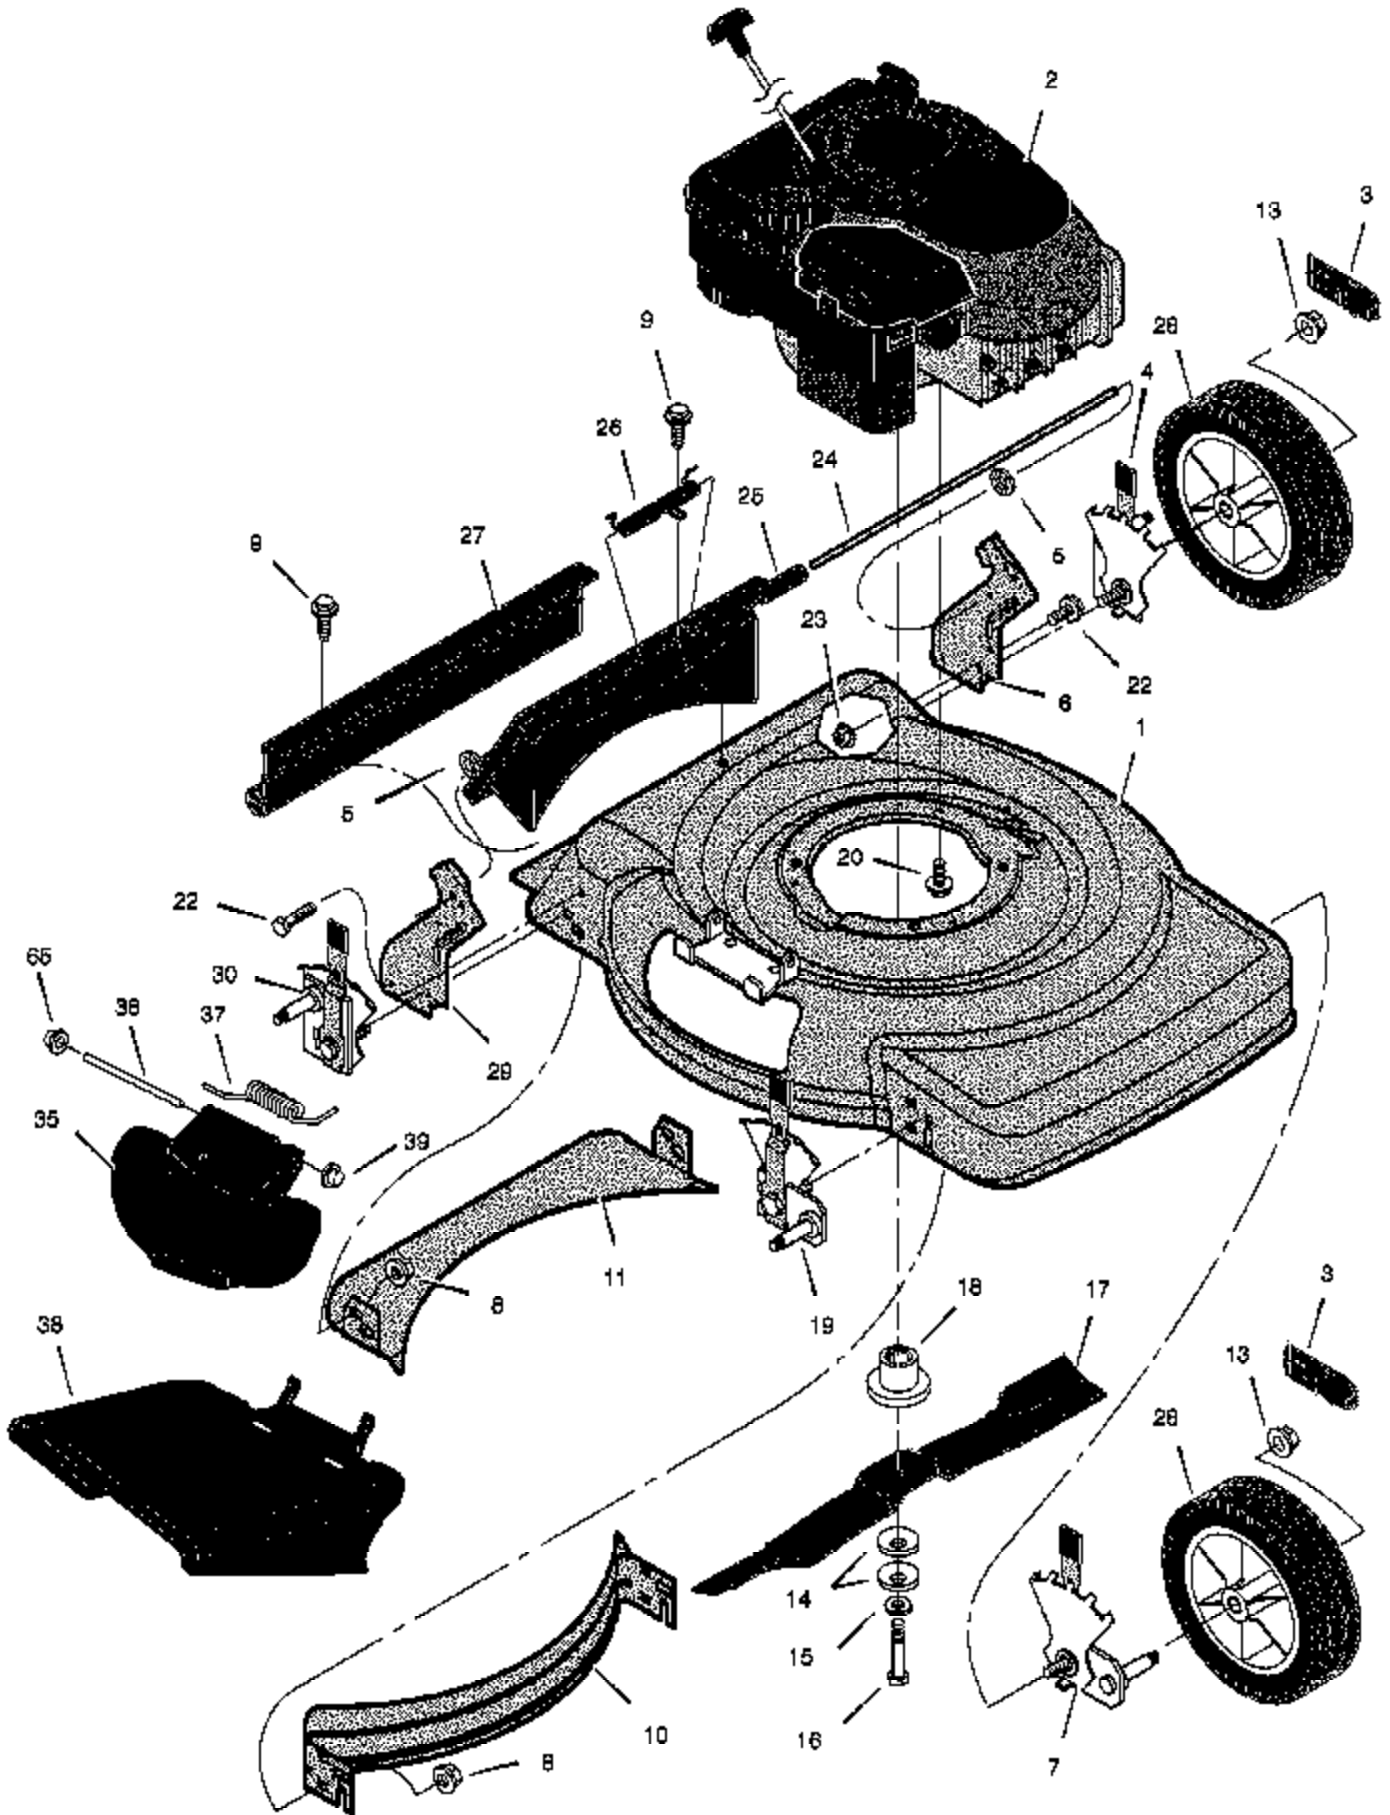

Ref #	Part Number	Qty	Description
1	1101829E701		Handle, Upper (Black)
2	672906E701		Handle, Lower (Black)
3	002x77		Bolt
4	071294		Knob, Plastic
7	15x116		Locknut
12	071530		Guide, Rope
13	1101964E701		Lever, Engine Stop
15	1101353		Clip, Cable
16	1102001		Engine Stop Cable
17	002x81		Bolt, Carriage
19	071495		Knob, Plastic
21	1101075		Tube, Bag
22	1101074		Frame Assembly
23	1101387		Bag, Cloth - Black

Ref #	Part Number	Qty	Description
1	7501004		Housing
2			Engine For information on Replacement Parts for this engine contact the manufacturer.
3	043615		Cap, Hub (Optional)
4	1102035		Adjuster, Left Rear Height
5	028x49		Retainer, Push Included with Key number 25.
6	1101239E700		Bracket, Left Handle
7	1102033		Adjuster, Left Front Height
8	015x68		Nut, Flange
9	26x245		Screw
10	672915E701		Baffle, Front
11	672916E701		Baffle, Rear
12	017x91		Washer
13	015x84		Nut, Flange
14	17x137		Washer, Belleville
15	17x124		Washer
16	01x153		Bolt
17	1101120E701		Blade
18	672503		Adapter, Blade
19	1102032		Adjuster, Right Front Height
20	0025x6		Bolt, Engine
22	001x45		Bolt
23	015x79		Nut, Flange
24	215x21		Rod, Pivot Included with Key number 25.
25	1101070		Door, Rear (Black)
26	166x44		Spring Included with Key number 25.
27	1101105		Guard, Rear
28	071132		Wheel & Tire
29	1101238E700		Bracket, Right Handle
30	1102034		Adjuster, Right Rear Height
35	1101098		Cover, Mulch (Black)
36	215x19 Z		Rod, Pivot
37	166x38		Spring, Torsion
38	1101097		Deflector, Chute (Black)
39	028x42		Push On Cap
	F-040445L		Instruction Book