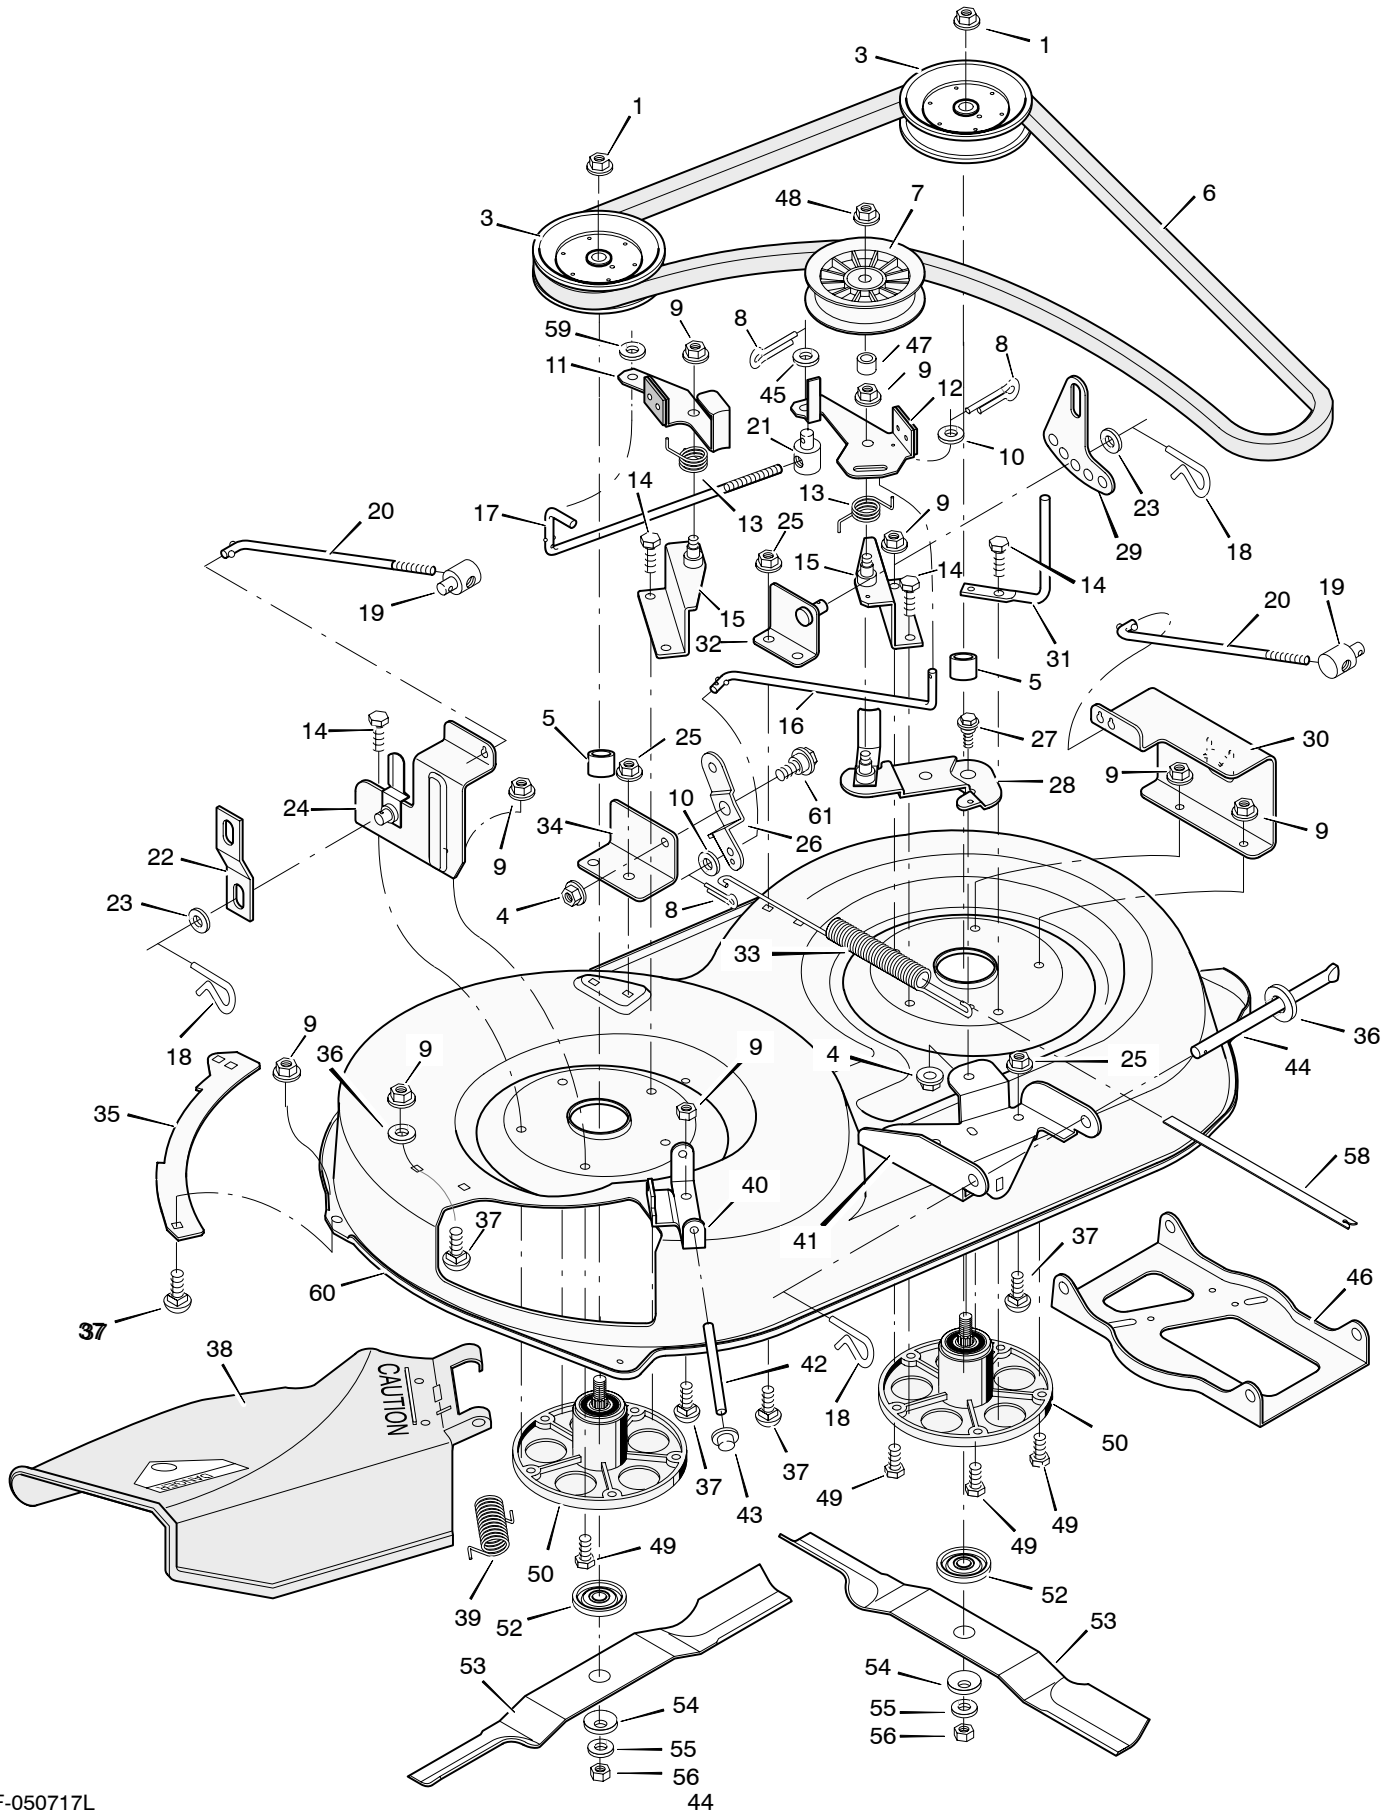

MODEL 387002x92D

REPAIR PARTS MOWER HOUSING

MODEL 387002x92D

REPAIR PARTS MOWER HOUSING

Key No.	Part No.	Description	Key No.	Part No.	Description
1	15x140	Nut, Hex	32	091813E701	Bracket Assembly, Left Lifter
3	092852 Z	Pulley, Jackshaft	33	165x72	Spring, Extension
4	015x84	Locknut, Flange	34	091743E701	Bracket, Pivot
5	1001703	Spacer	35	091770E701	Plate
6	037x63	Belt, Blade Drive	36	017x103	Washer
7	690387	Pulley, Idler	37	002x53	Bolt, Carriage
8	030x20	Pin, Cotter	38	094707	Deflector Assembly, Chute
9	015x88	Locknut, Flange	39	0166x4	Spring, Torsion
10	017x47	Washer	40	094956E701	Bracket, Hinge
11	092186E701	Brake Assembly, Right	41	091793E701	Bracket, Front Hanger
12	092187E701	Brake Assembly, Left	42	094957 Z	Rod, Deflector
13	166x27	Spring, Torsion	43	028x23	Cap, Push On
14	0025x7	Bolt, Hex	44	091739 Z	Rod, Hanger
15	092072E701	Bracket Assembly, Brake	45	17x124	Washer
16	091745 Z	Rod, Brake	46	092119E701	Hanger, Front
17	092183 Z	Rod, Cross Link	47	690369	Spacer
18	0031x4	Pin, Hair	48	015x98	Nut
19	092131 Z	Nut, Adjustable	49	001x84	Bolt, Hex
20	091748 Z	Rod, Adjuster	50	1001709	Housing, Jackshaft
21	021920	Nut, Adjustable	52	690411	Adapter, Blade
22	092064E701	Link, Suspension	53	095104E701	Blade, 38" (2 required)
23	17x103	Washer	54	17x166	Washer, Belleville
24	092194E701	Bracket Assembly, Right Lifter	55	17x165	Washer
25	015x79	Nut, Flange	56	15x100	Nut, Hex
26	092033E701	Crank, Bell	58	092163	Indicator, Plastic
27	009x39	Bolt, Shoulder	59	017x48	Washer
28	092032E701	Arm Assembly, Idler	60	091906E701	Housing, Blade (38")
29	091741E701	Plate, Adjuster	61	009x42	Bolt, Shoulder
30	091792E701	Cover, Pulley	1-61	403228	Complete Mower Housing Assembly
31	091797 Z	Guide, Belt