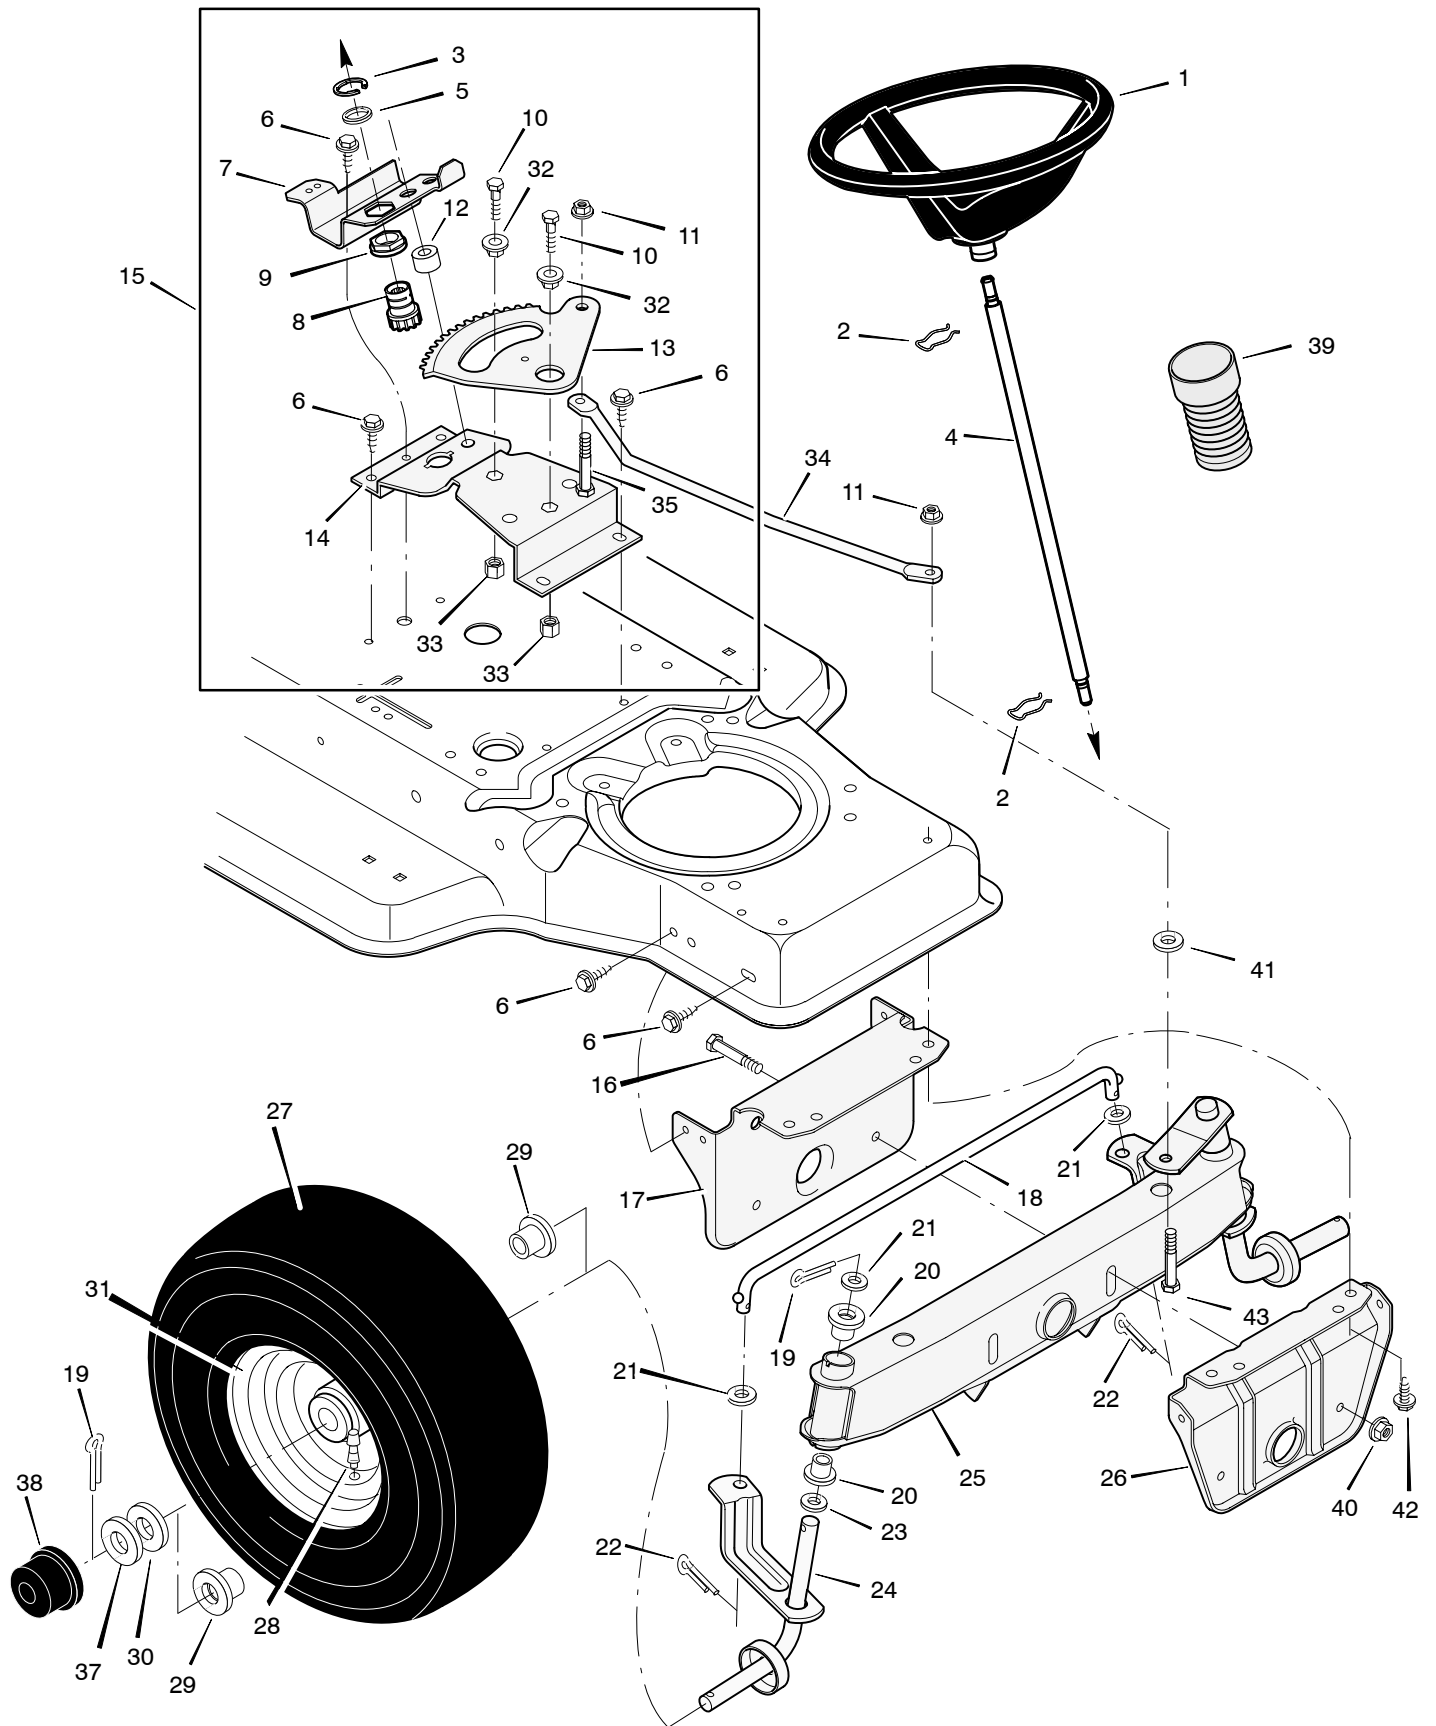

MODEL 387002x92D

REPAIR PARTS MOTION DRIVE

Key No.	Part No.	Description	Key No.	Part No.	Description
1	091754	Guide, Belt	30	092694E701	Plate, Belt Guide
2	015x84	Locknut, Flange	31	06x105	Bolt, Hex
3	015x79	Nut, Flange	33	017x38	Washer
4	01x155	Bolt, Hex	34	**	Transaxle, Peerless
5	091079	Grip	34a	020697	Woodruff Key No. 9
6	26x214	Screw	35	015x88	Nut, Flange
7	091727E701	Rod, Control -Park Brake	36	002x64	Bolt, Carriage
8	091825E701	Guide, Bracket	37	091804E701	Support, Transaxle
9	26x249	Screw	38	26x216	Screw
10	021544	Clutch and Brake Pedal	39	021553	Key, Square
11	091862E701	Lever Assembly	40	17x160	Washer
12	091808 Z	Rod, Clutch	41	690553 Z	Spacer, Transaxle
13	021920 Z	Nut, Adjustable	42	091923	Tire*
14	030x20	Pin, Cotter	--	407049	Tube
15	091713E701	Bracket, Support	43	1002046-601	Wheel & Tire Assembly
16	091712 Z	Latch, Park Brake	44	024373	Stem, Valve
17	165x82	Spring, Brake Extension	45	17x195	Washer
18	017x47	Washer	46	0011x3	E-Ring
19	092737 Z	Bracket Assembly, Idler	47	17x146	Washer
20	0011x7	Ring, Retainer	48	017x45	Washer
21	009x39	Bolt, Shoulder	49	094618	Hub Cap
22	165x76	Spring, Drive Extension	50	17x102	Washer
23	095094	Pulley, Motion Drive	51	020619	Guide, Belt
24	690409	Pulley, Backside Idler	52	092815E245	Frame Assembly
25	037x61	Belt, Motion Drive	53	092008	Ring, Tolerance
26	091995	Knob, Shift Lever	54	690369	Spacer
27	1002003 Z	Lever, Shift	55	015x98	Nut
28	091806	Yoke, Shift	56	1001755	Grommet
29	17x148	Washer			

* When you order a tire, make sure to give the brand name of the tire so that the tread pattern on the tire will match.

** For information on Replacement Parts for this transaxle contact the manufacturer.

MODEL 387002x92D

REPAIR PARTS STEERING