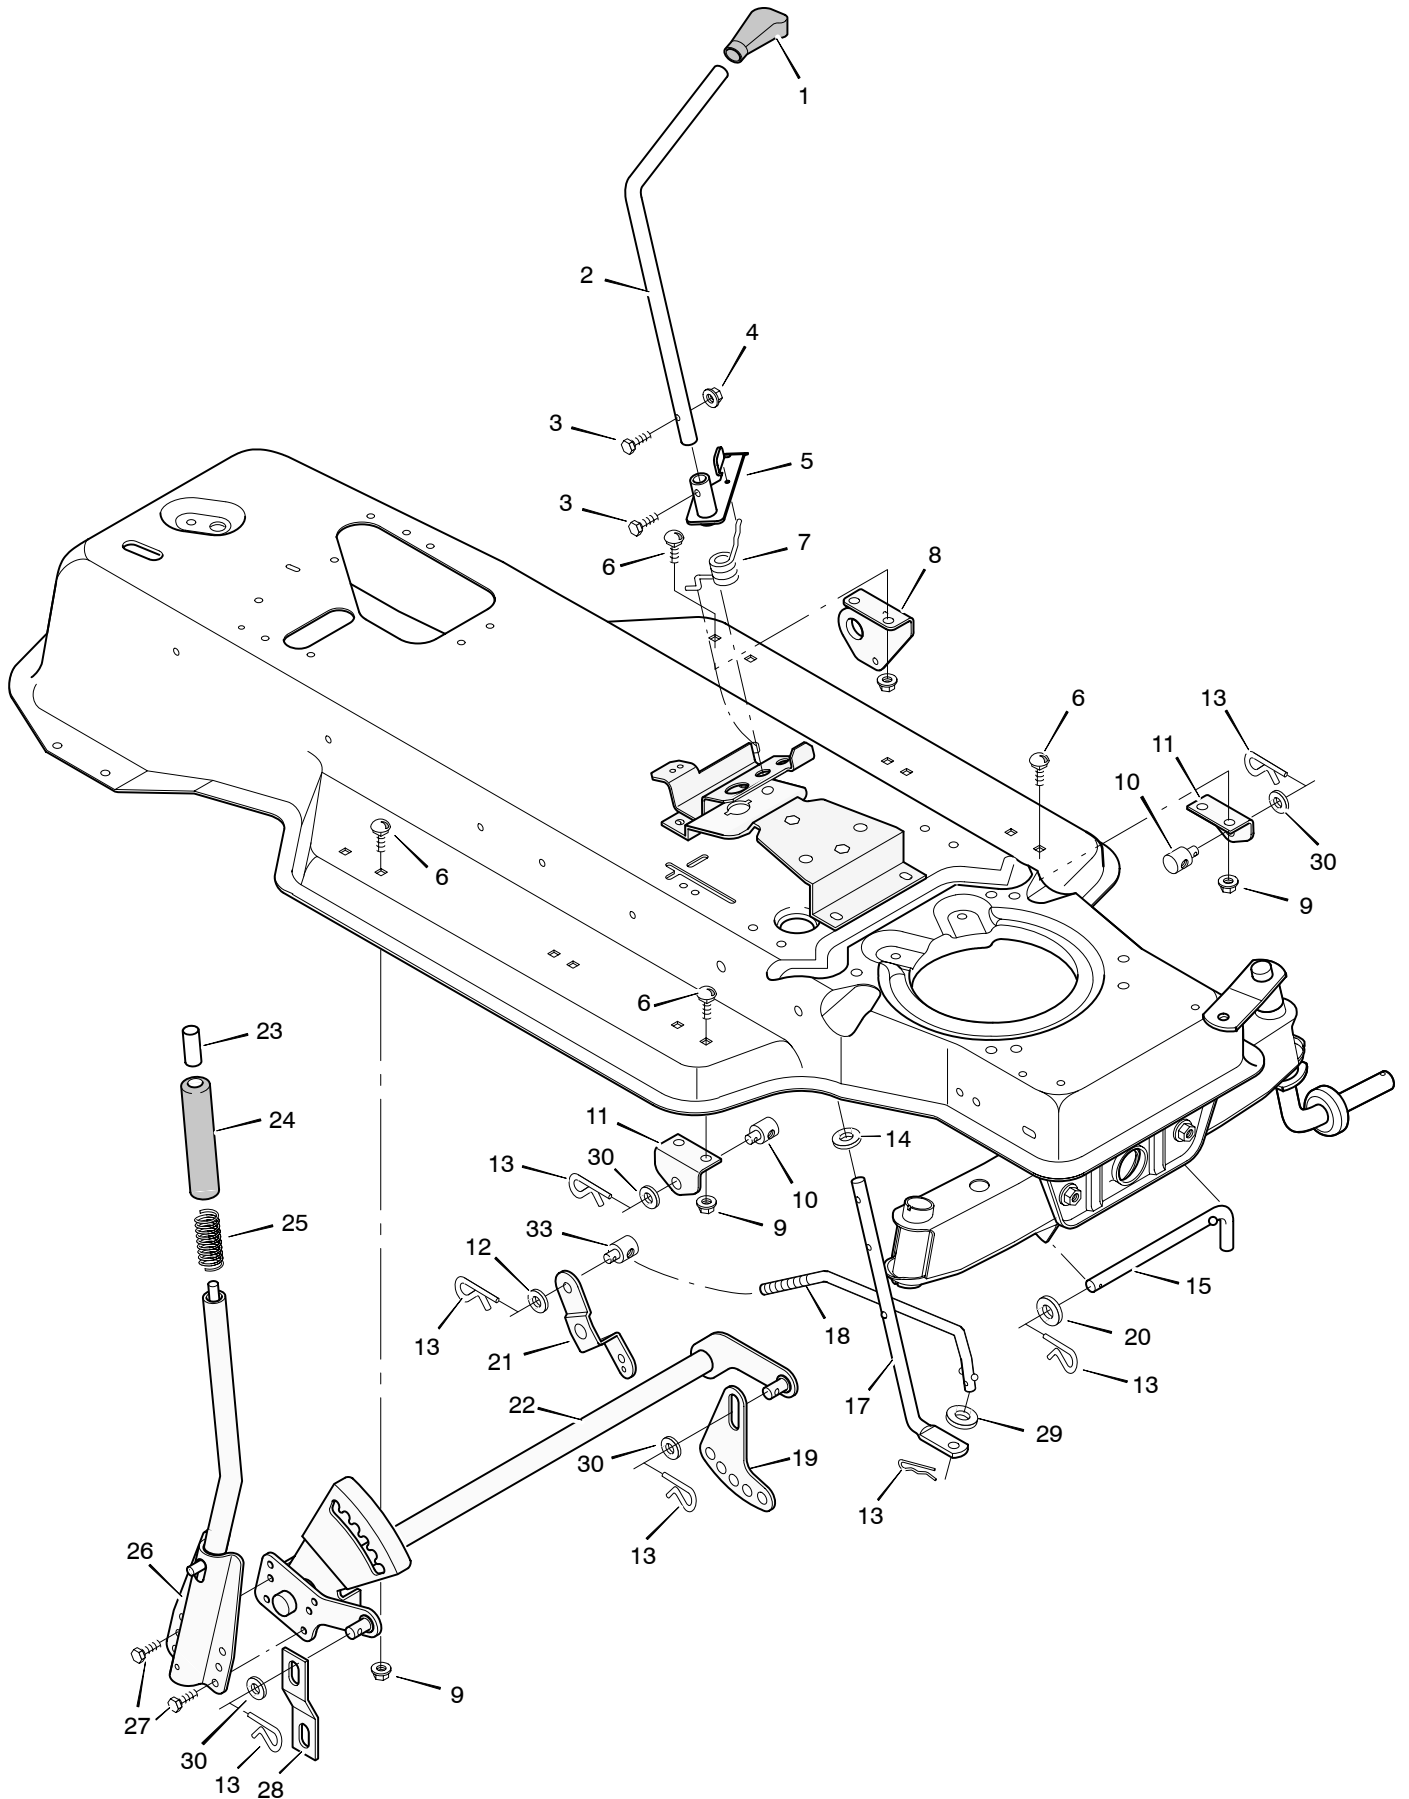

Key No.	Part No.	Description
1	092698	Grip
2	091781 Z	Control, Blade Rotation
3	0025x3	Bolt, Hex
4	015x67	Locknut, Hex
5	1001711E701	Lever Assembly, Switch
6	002x53	Bolt, Carriage
7	166x32	Spring, Torsion
8	092066E701	Bracket, Rear Hanger
9	015x79	Nut, Flange
10	092131 Z	Nut, Adjusting
11	092133E701	Bracket, Adjuster Rod
12	17x124	Washer
13	0031x4	Pin, Hair
14	17x122	Washer
15	090827 Z	Pin, Pull
17	091787E701	Lever, Lower Blade Control
18	1001951 Z	Rod, PTO
19	091741E701	Plate, Adjuster
20	17x103	Washer
21	092033E701	Bracket, Pivot
22	092065E701	Lifter Assembly
23	092572	Button, Push
24	092783	Grip
25	164x21	Spring, Compression
26	091823E701	Handle Assembly
27	026x49	Screw
28	092064E701	Link, Suspension
29	017x47	Washer
30	017x91	Washer
33	021920	Nut, Adjusting