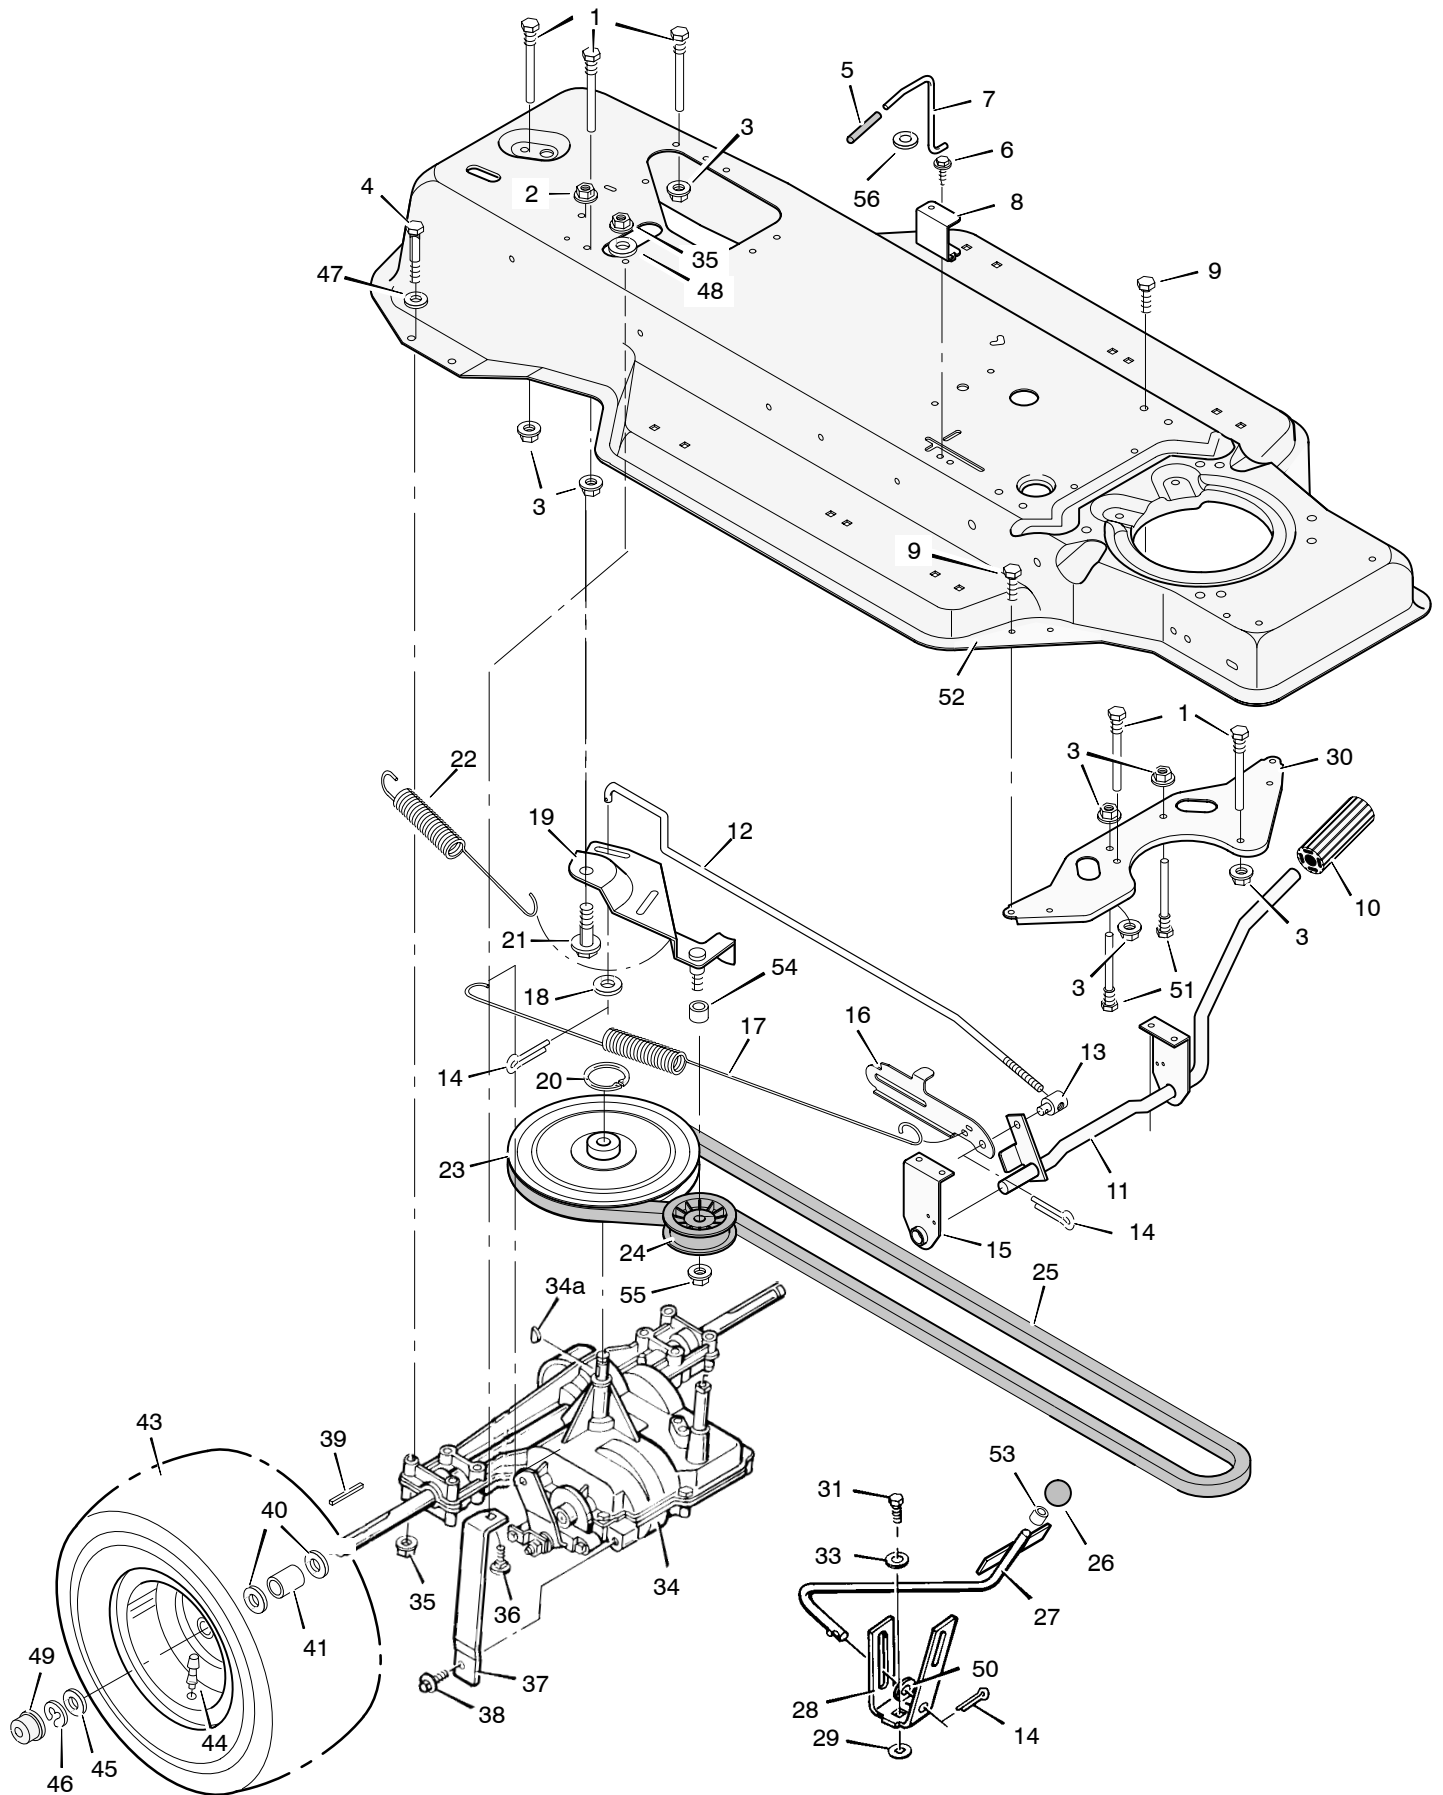

MODEL 387002x92D

REPAIR PARTS MOTION DRIVE

MODEL 387002x92D

REPAIR PARTS MOTION DRIVE

Key No.	Part No.	Description	Key No.	Part No.	Description
1	091754	Guide, Belt	30	092694E701	Plate, Belt Guide
2	015x84	Locknut, Flange	31	06x105	Bolt, Hex
3	015x79	Nut, Flange	33	017x38	Washer
4	01x155	Bolt, Hex	34	**	Transaxle, Peerless
5	091079	Grip	34a	020697	Woodruff Key No. 9
6	26x214	Screw	35	015x88	Nut, Flange
7	091727E701	Rod, Control -Park Brake	36	002x64	Bolt, Carriage
8	091825E701	Guide, Bracket	37	091804E701	Support, Transaxle
9	26x249	Screw	38	26x216	Screw
10	021544	Clutch and Brake Pedal	39	021553	Key, Square
11	091862E701	Lever Assembly	40	17x160	Washer
12	091808 Z	Rod, Clutch	41	690553 Z	Spacer, Transaxle
13	021920 Z	Nut, Adjustable	42	091923	Tire*
14	030x20	Pin, Cotter	--	407049	Tube
15	091713E701	Bracket, Support	43	1002046-601	Wheel & Tire Assembly
16	091712 Z	Latch, Park Brake	44	024373	Stem, Valve
17	165x82	Spring, Brake Extension	45	17x195	Washer
18	017x47	Washer	46	0011x3	E-Ring
19	092737 Z	Bracket Assembly, Idler	47	17x146	Washer
20	0011x7	Ring, Retainer	48	017x45	Washer
21	009x39	Bolt, Shoulder	49	094618	Hub Cap
22	165x76	Spring, Drive Extension	50	17x102	Washer
23	095094	Pulley, Motion Drive	51	020619	Guide, Belt
24	690409	Pulley, Backside Idler	52	092815E245	Frame Assembly
25	037x61	Belt, Motion Drive	53	092008	Ring, Tolerance
26	091995	Knob, Shift Lever	54	690369	Spacer
27	1002003 Z	Lever, Shift	55	015x98	Nut
28	091806	Yoke, Shift	56	1001755	Grommet
29	17x148	Washer			

* When you order a tire, make sure to give the brand name of the tire so that the tread pattern on the tire will match.

** For information on Replacement Parts for this transaxle contact the manufacturer.