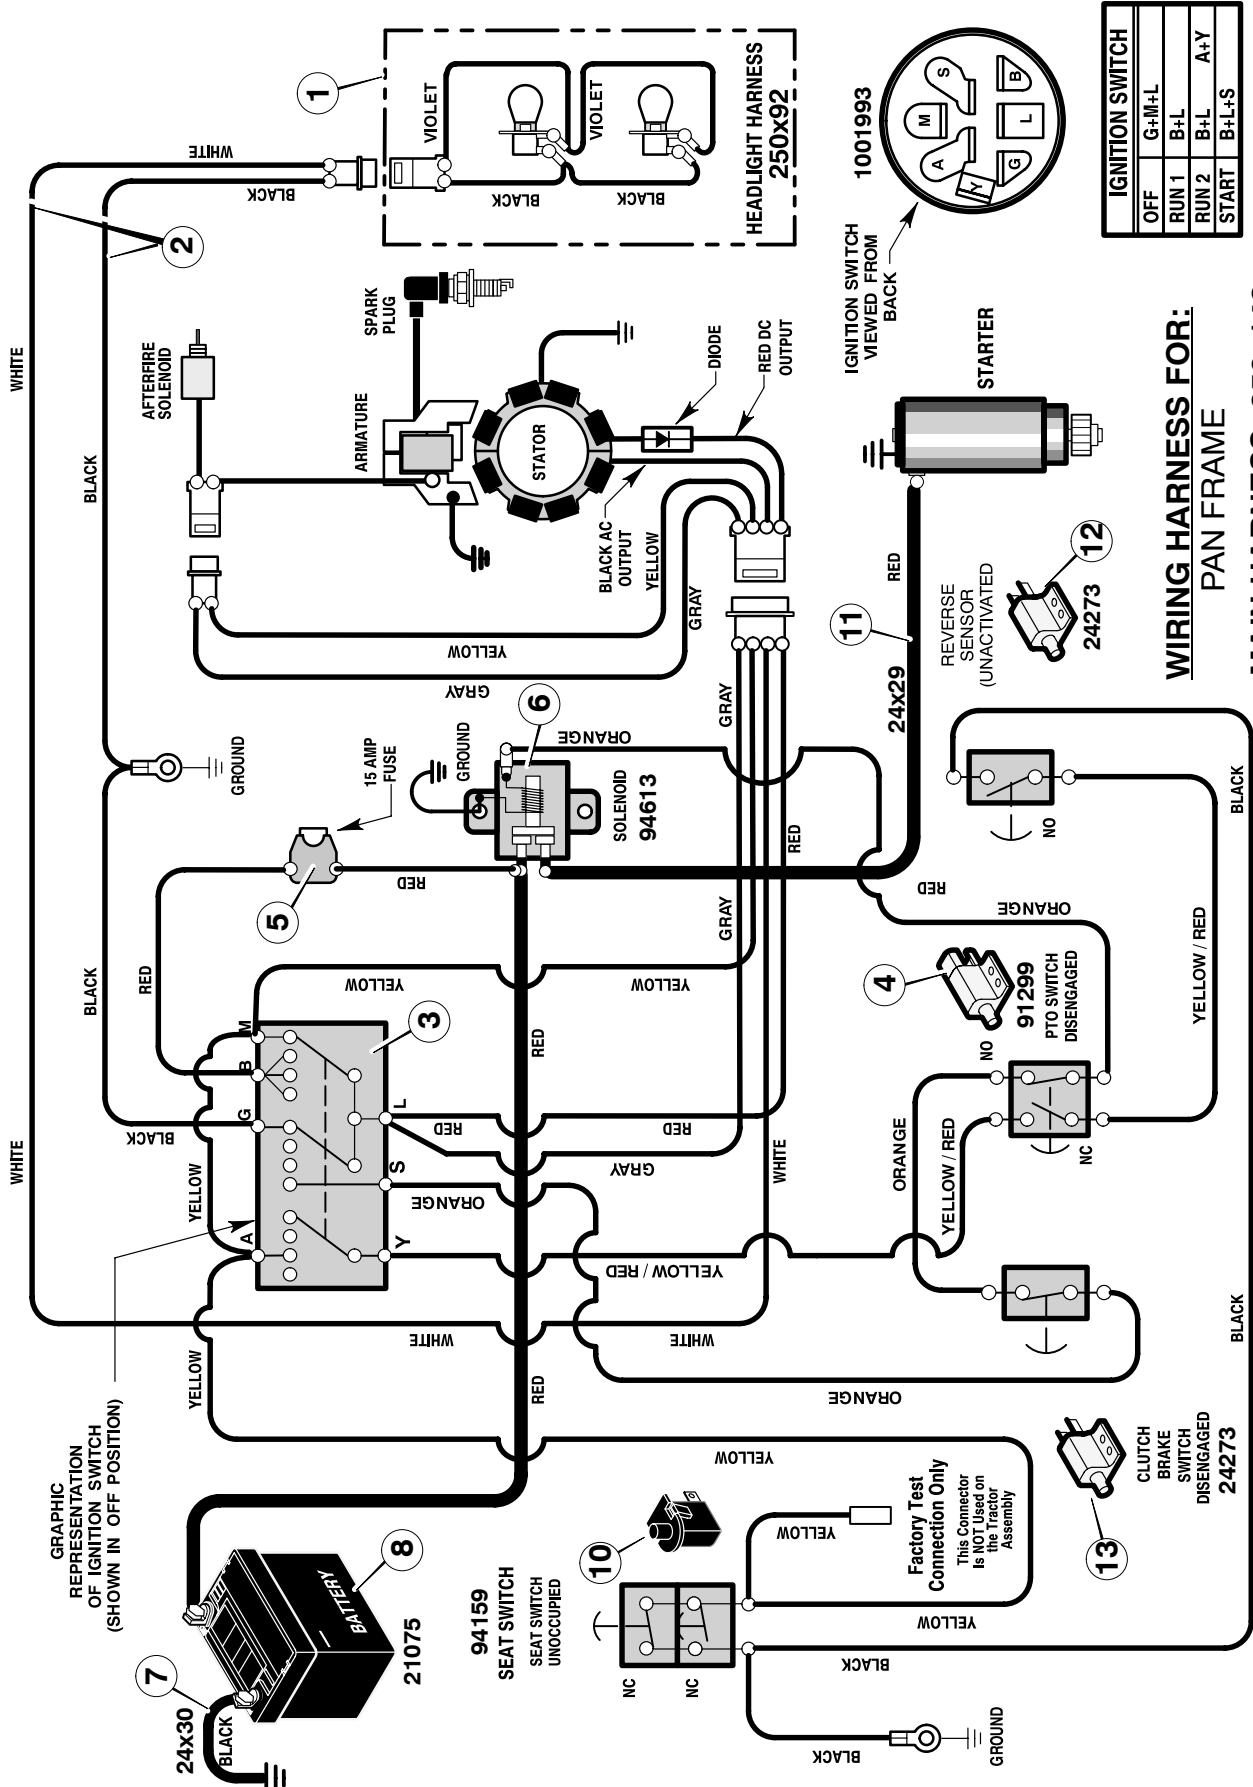

MODEL 387002x92D

REPAIR PARTS ELECTRICAL SYSTEM

IGNITION SWITCH	
OFF	G+M+L
RUN 1	B+L
RUN 2	B+L A+Y
START	B+L+S

WIRING HARNESS FOR:
PAN FRAME
MAIN HARNESS: 250X143
LIGHT : 250X92