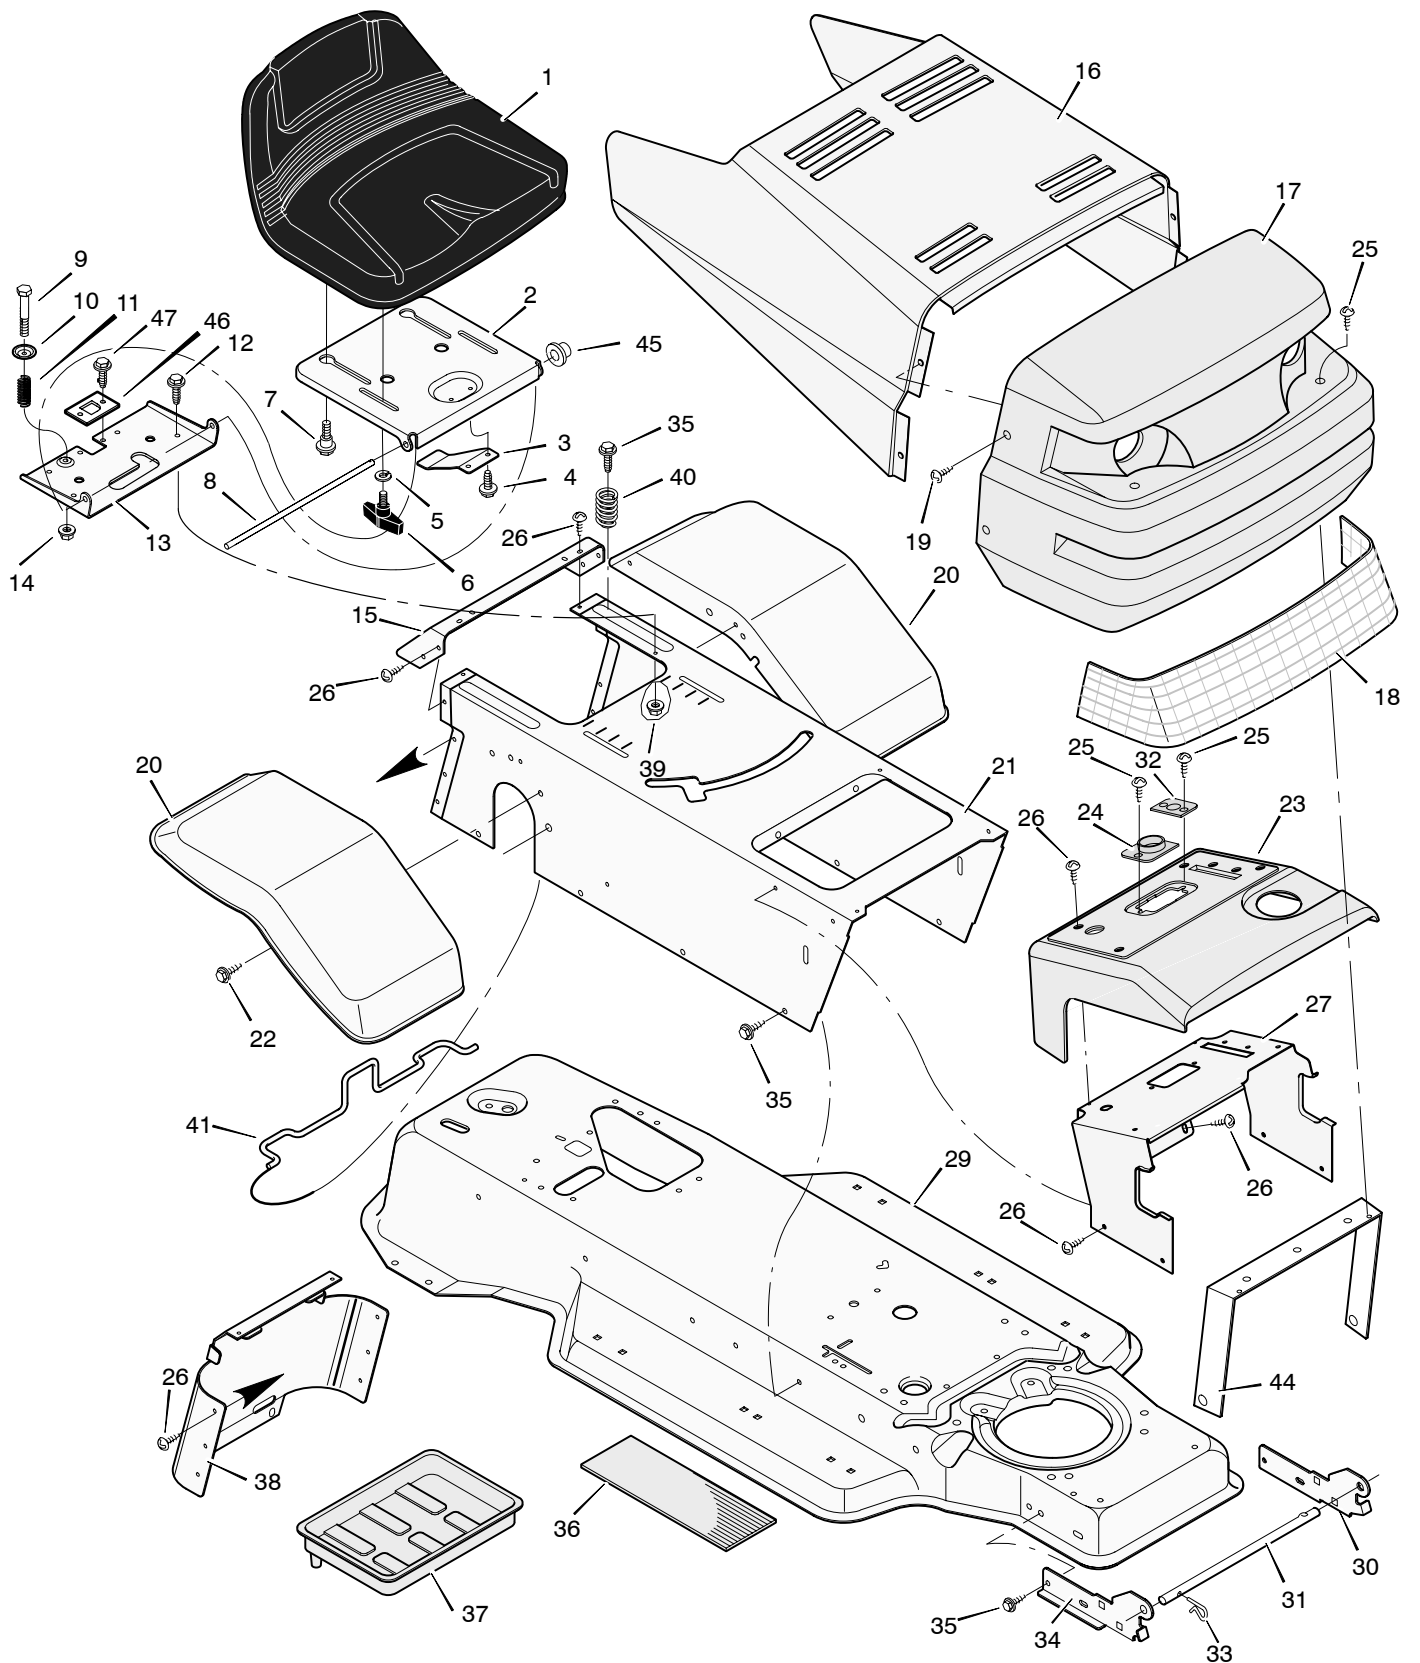

MODEL 387002x92D

REPAIR PARTS CHASSIS & HOOD

MODEL 387002x92D

REPAIR PARTS CHASSIS & HOOD

Key No.	Part No.	Description	Key No.	Part No.	Description
1	690566	Seat	24	092399	Bearing, Steering
2	094154E701	Support, Seat	25	26x239	Screw
3	094057	Spring, Seat	26	26x270	Screw
4	26x229	Screw	27	092331E700	Support, Dash
5	017x47	Washer	29	092815E245	Frame Assembly
6	1001054	Bolt, Wing	30	092347E701	Bracket, Left Grille
7	009x56	Bolt	31	092332 Z	Rod, Pivot
8	094156 Z	Rod, Pivot	32	092398	Bearing, PTO
9	009x55	Bolt, Shoulder	33	0031x4	Pin, Hair
10	094155 Z	Washer	34	092346E701	Bracket, Right Grille
11	164x31	Spring, Compression	35	26x249	Screw
12	001x45	Bolt, Hex	36	094107	Mat
13	1001648E701	Bracket, Pivot	37	091895	Tray, Battery
14	015x89	Nut	38	092443E245	Cap, Console
15	091724E245	Fender, Apron	39	15x123	Nut
16	092333E245	Hood	40	164x30	Spring, Compression
17	092350	Grille Assembly (includes Lens)	41	092725 Z	Clamp, Battery
18	092344	Lens	44	092448	Brace, Grille
19	009x47	Screw	45	028x23	Cap, Push On
20	092328E245	Fender	46	1001650 Z	Plate Assembly, Switch
21	1001994E245	Console Assembly	47	26x208	Screw
22	26x263	Screw	- -	F-050717L	Instruction Book & Parts List
23	070138	Dash Panel