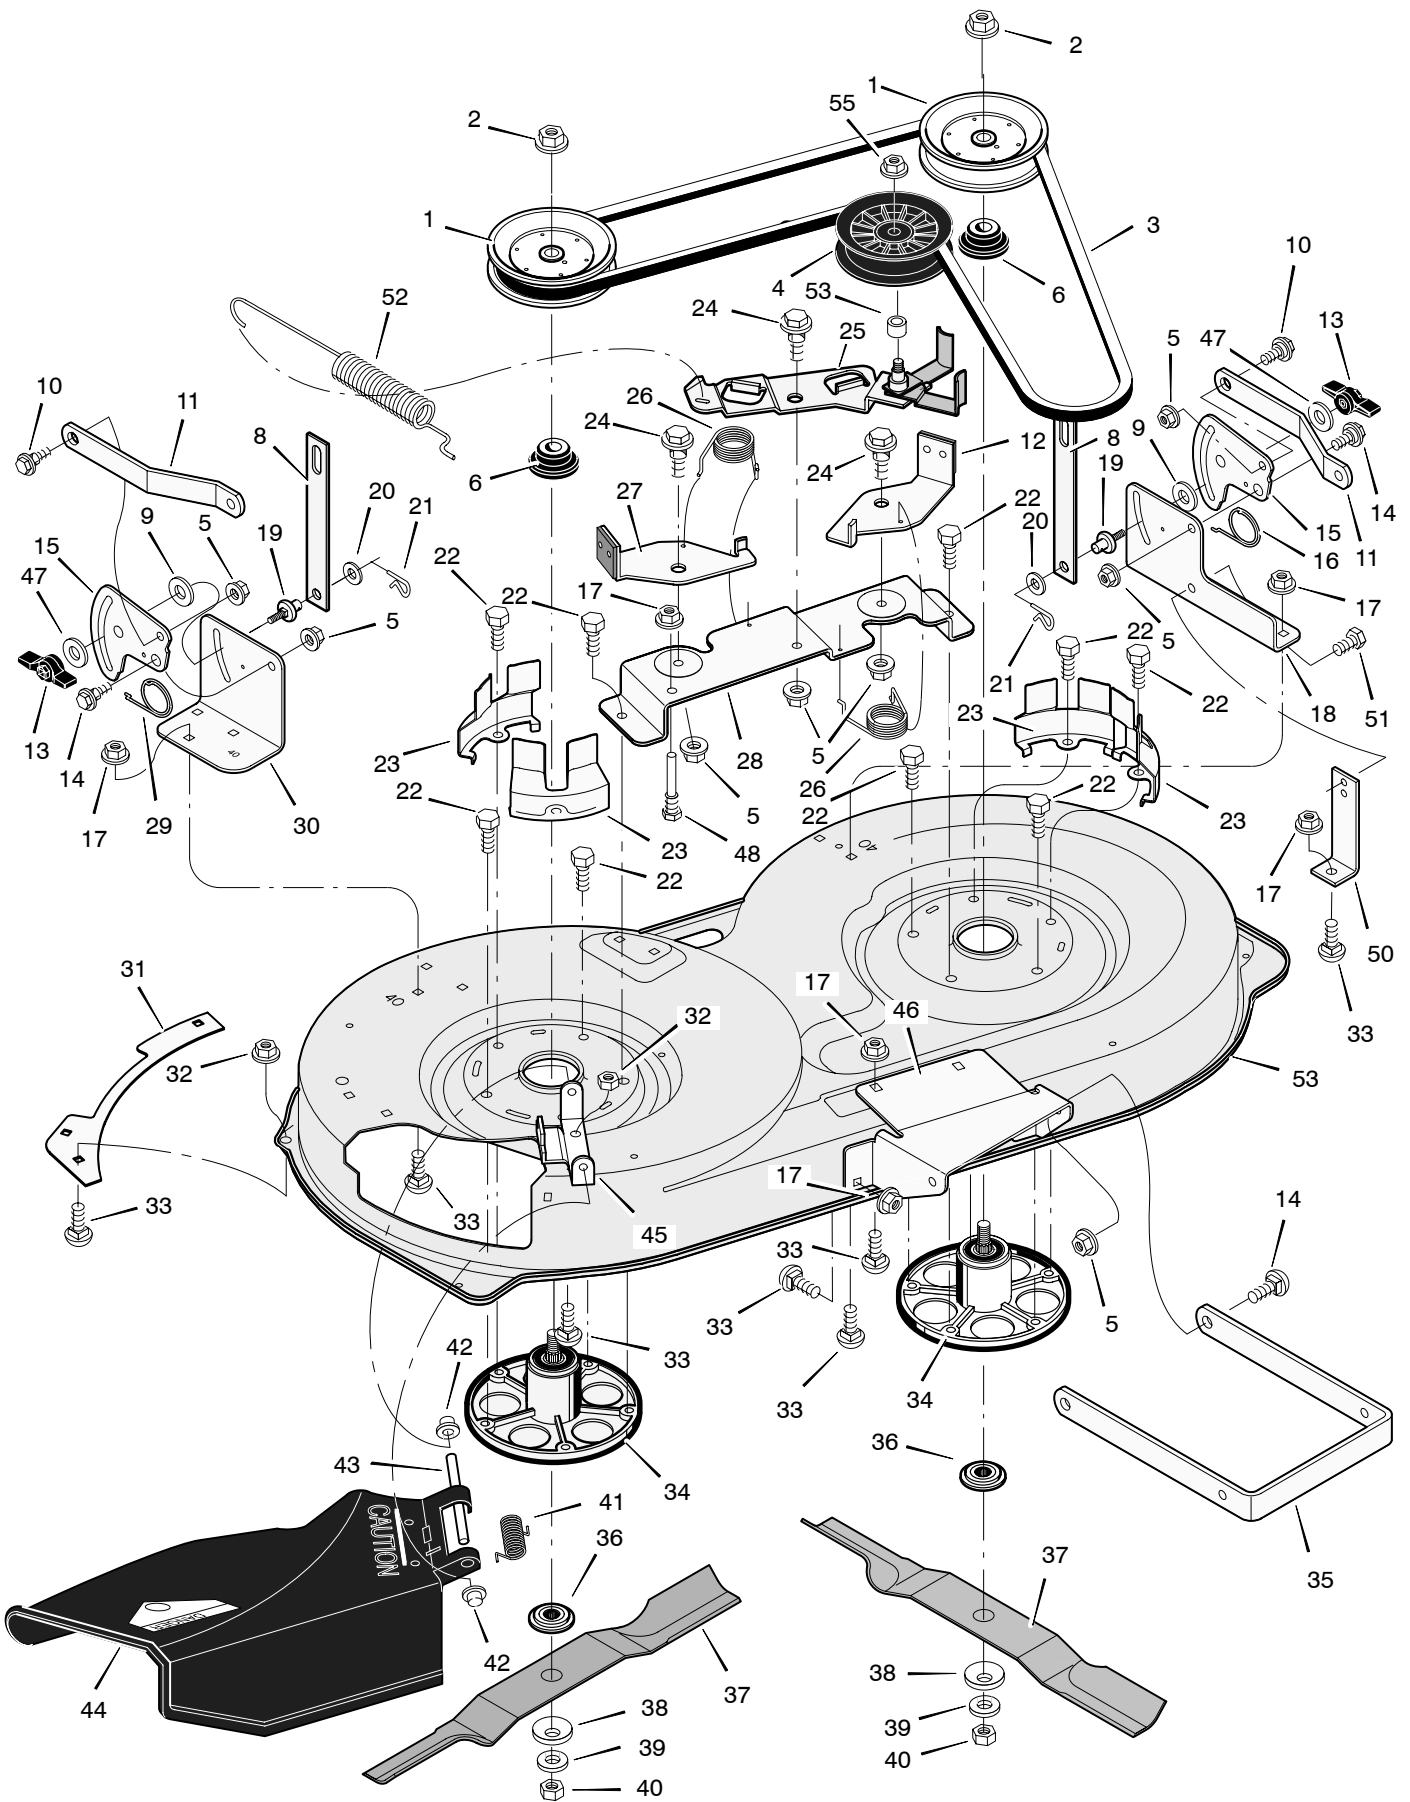

MODEL 405004x99A

REPAIR PARTS MOWER HOUSING

MODEL 405004x99A

REPAIR PARTS MOWER HOUSING

Key No.	Part No.	Description	Key No.	Part No.	Description
1	092851	Pulley, Jackshaft	29	166x42	Spring
2	15x140	Nut, Hex	30	094142E700	Bracket, Suspension
3	037x62	Belt, Mower Drive	31	091770E700	Plate
4	690387	Pulley, Idler	32	015x88	Nut, Flange
5	015x84	Nut, Flange	33	002x53	Bolt, Carriage
6	1001197	Spacer, Pulley	34	1001200	Mandrell (Includes Key No. 6)
8	690212E701	Link, Lift	35	690539E701	Bracket, Suspension
9	094137	Pad, Friction	36	690411	Adapter, Blade
10	009x52	Bolt, Shoulder	37	095103E701	Blade
11	094055E701	Bracket, Suspension	38	17x166	Washer
12	094049E701	Pad Assembly, Left Brake	39	17x165	Washer
13	094068	Knob	40	15x100	Nut
14	009x51	Bolt, Shoulder	41	0166x4	Spring
15	094128E700	Plate, Suspension	42	028x23	Cap, Push On
16	166x43	Spring	43	094957 Z	Rod, Pivot
17	015x79	Nut, Flange	44	094707	Deflector Assembly
18	094143E700	Bracket, Suspension	45	094956E701	Bracket, Deflector
19	095194	Pin, Hanger	46	094144E700	Bracket, Front Hanger
20	017x91	Washer	47	017x45 Z	Washer
21	0031x4	Pin, Cotter	48	094781	Guide, Belt
22	0025x7	Bolt	50	094681E700	Bracket, Support
23	094051E701	Cover, Pulley	51	26x249	Screw
24	009x39	Bolt, Shoulder	52	165x119	Spring, Extension
25	690408E701	Arm, Idler	53	690369	Spacer
26	166x41	Spring	54	094141E701	Housing, Blade *
27	094047E701	Pad Assembly, Right Brake	55	015x98	Nut, Flange
28	094145E701	Bracket Assembly, Brake	1-55	7601044	Complete Mower Housing Assy

* Includes Key No. 17, 18, 30, 31, 32, 33, 45, 46, 47 and 51.