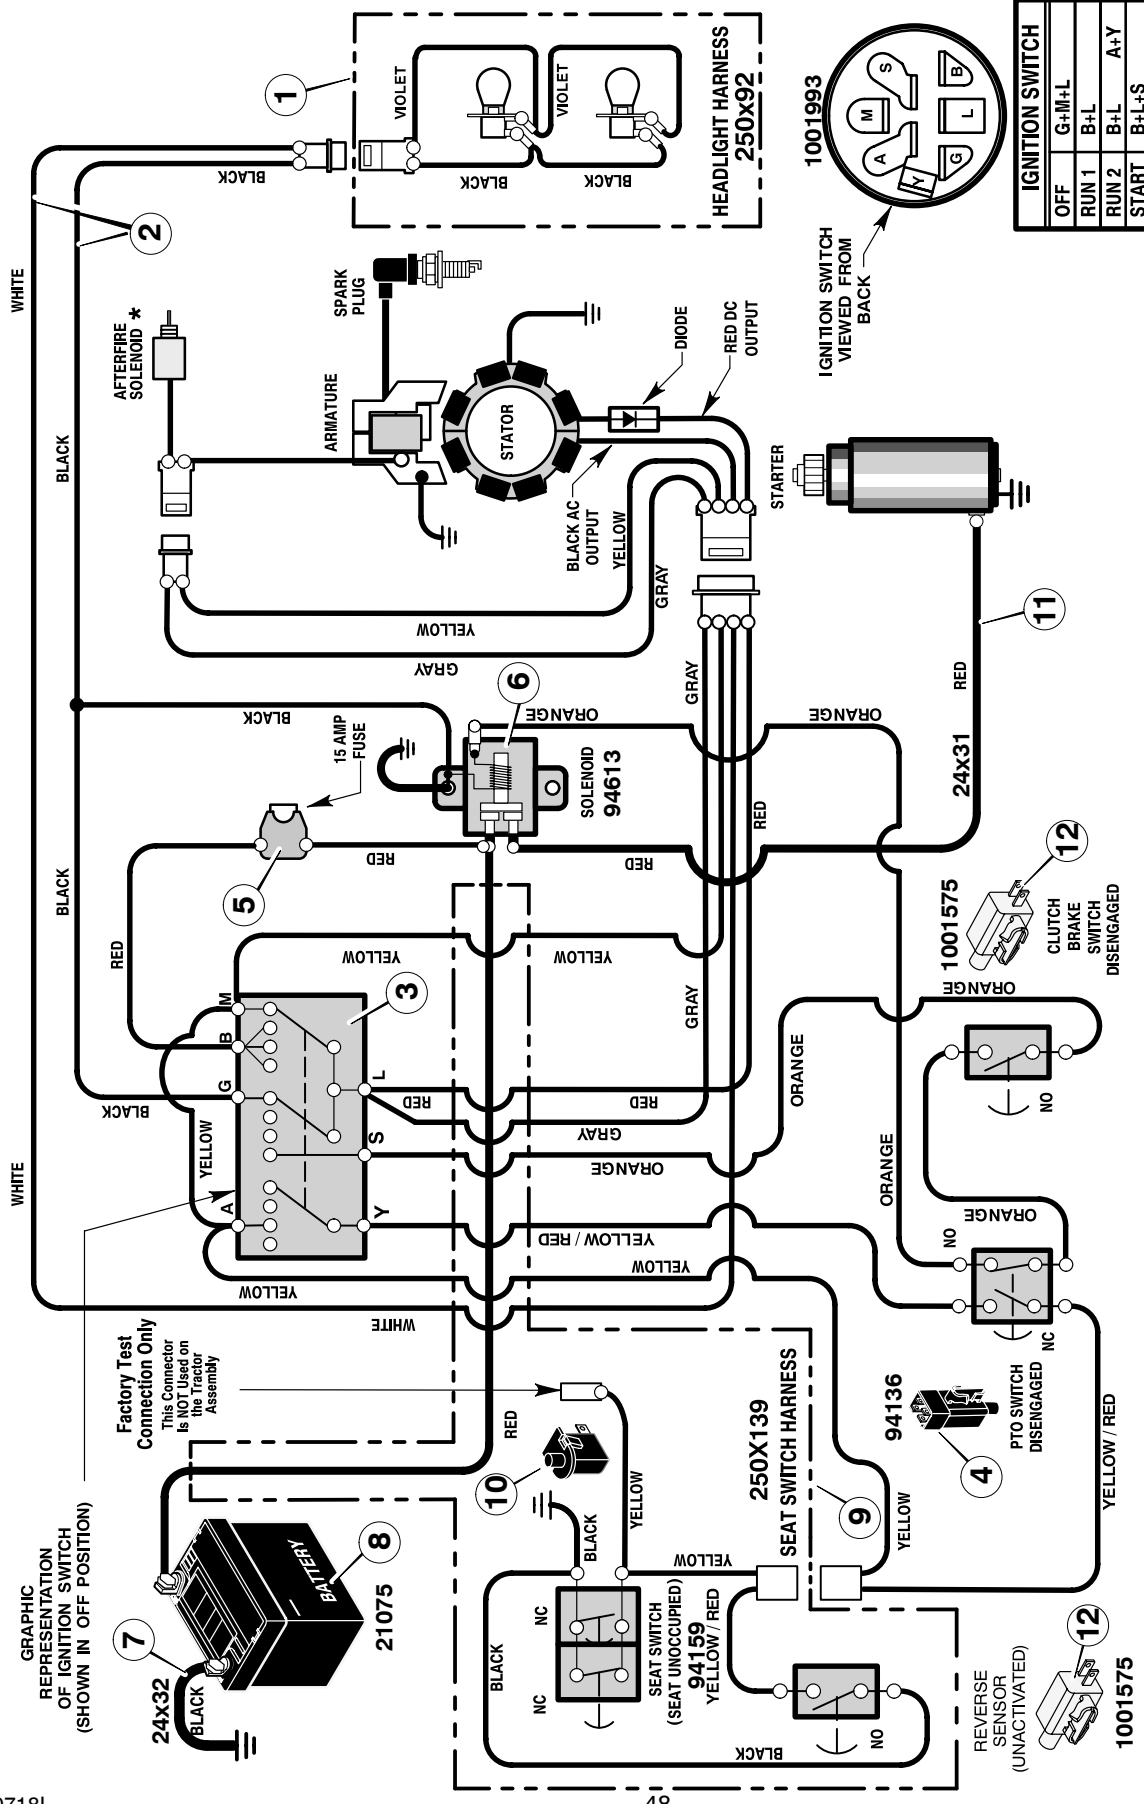

IGNITION SWITCH	
OFF	G+M+L
RUN 1	B+L
RUN 2	B+L A+Y
START	B+L+S