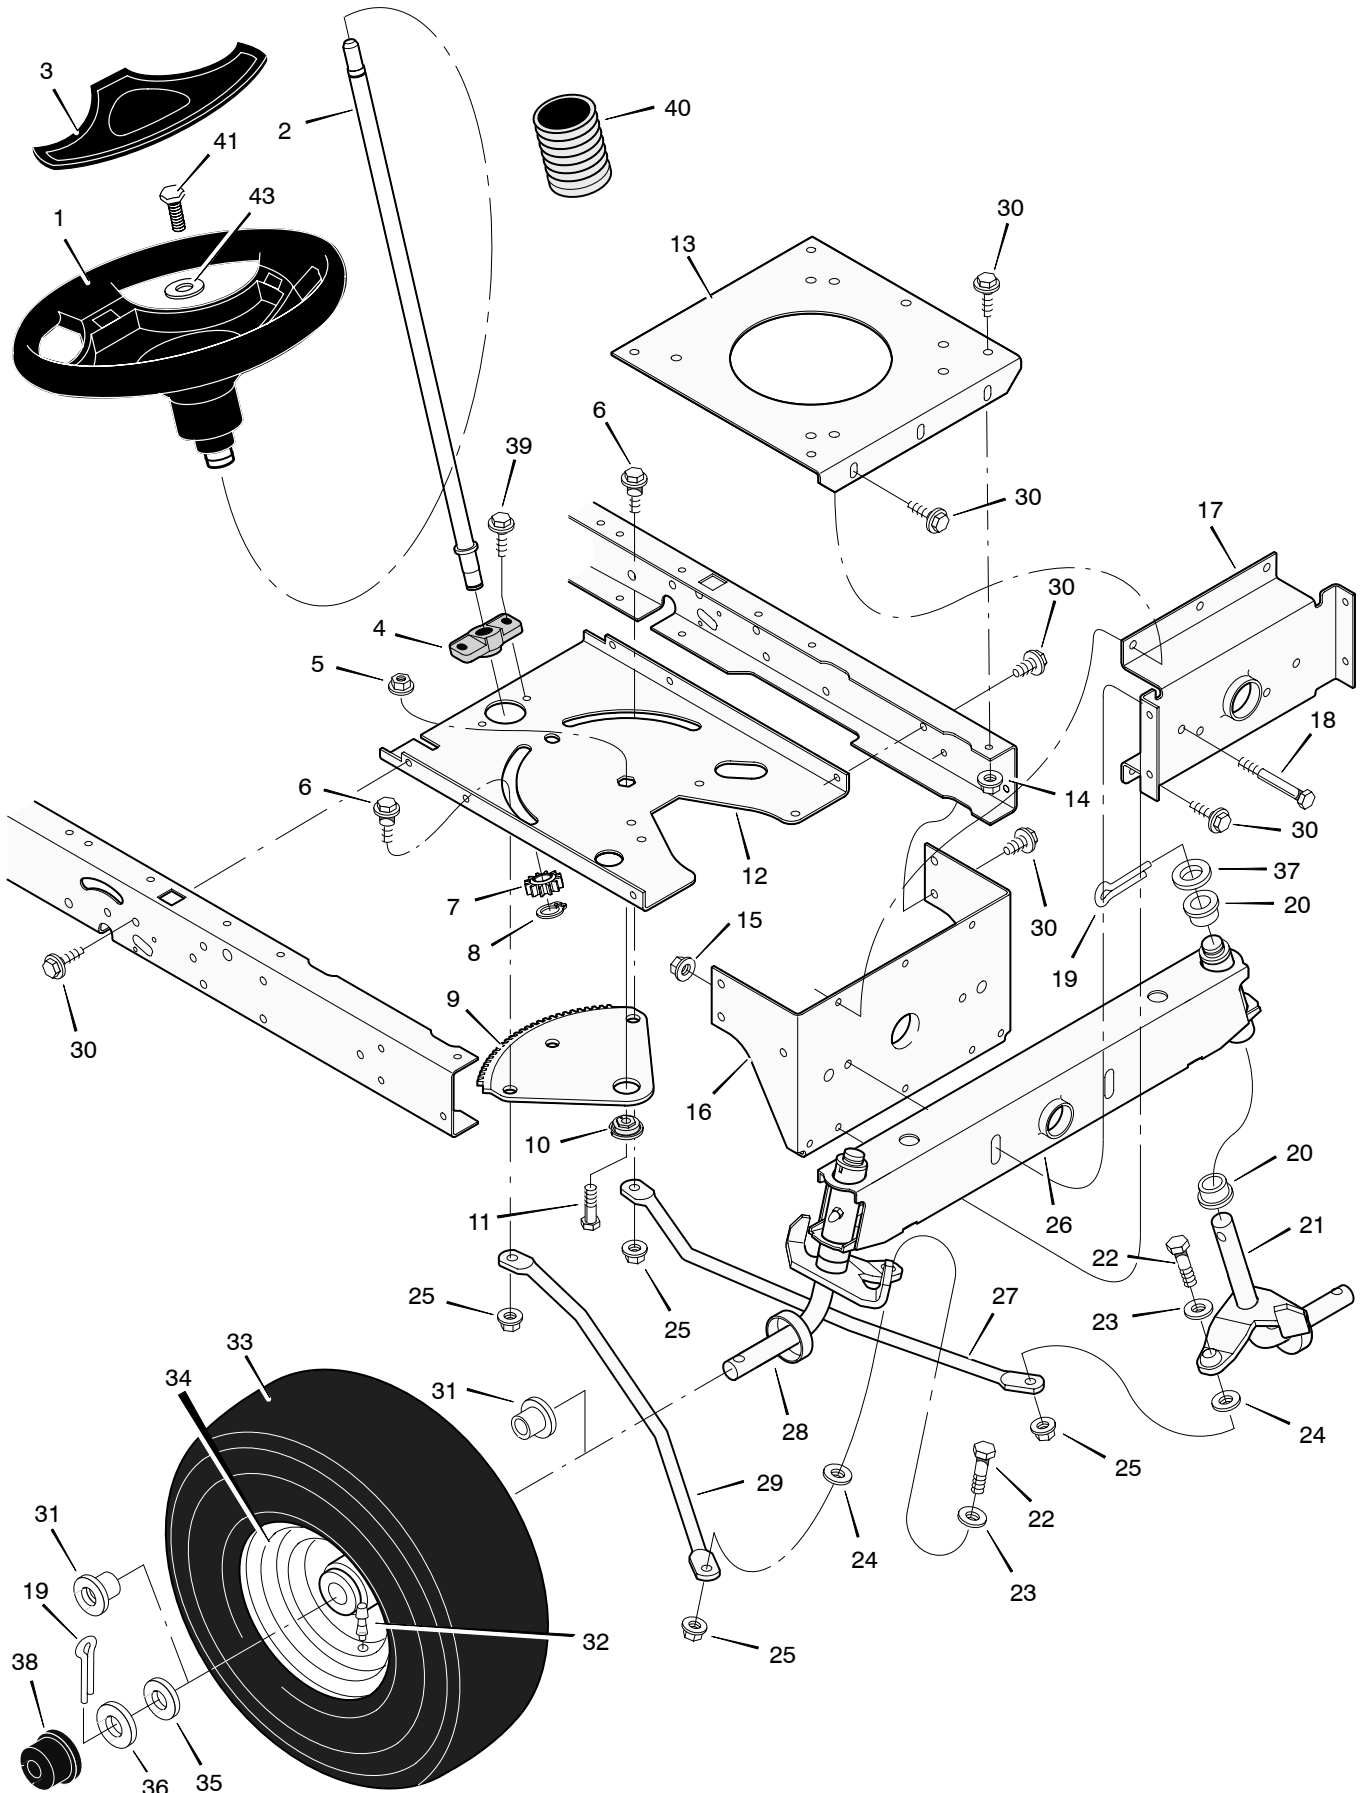

MODEL 405004x99A

REPAIR PARTS STEERING

MODEL 405004x99A

REPAIR PARTS STEERING

Key No.	Part No.	Description	Key No.	Part No.	Description
1	1001980	Wheel, Steering	23	17x104	Washer
2	690625	Post, Steering	24	017x53 Z	Washer
3	1001982	Cover, Steering Wheel	25	015x84	Nut, Flange
4	094124	Bearing †	26	1001460E701	Axle Assembly
5	15x111	Nut, Flange †	27	095329E701	Drag Link, Left
6	009x57	Bolt, Shoulder	28	094575E701	Spindle Assembly, Right
7	1001893	Gear, Pinion †	29	095328E701	Drag Link, Right
8	011x25	Ring, Snap †	30	26x249	Screw
9	094121	Gear, Sector	31	091334	Bearing, Wheel
10	094123	Bearing	32	024373	Stem, Valve
11	001x84	Bolt	33	091912	Tire *
12	1001121E701	Plate, Steering	--	407924	Tube
13	094006E700	Plate, Engine	34	1001840-601	Wheel and Tire Assembly
14	015x88	Nut, Flange	35	17x195	Washer
15	15x118	Nut, Flange	36	17x192	Washer
16	1001270E700	Bracket, Hanger	37	17x113	Washer
17	94007E701	Axle, Hanger	38	094618	Hub Cap
18	01x146	Bolt	39	26x267	Screw
19	030x49	Pin, Cotter	40	092059	Bellows
20	690150	Bearing	41	0025x3	Bolt
21	094576E701	Spindle Assembly, Left	43	17x146	Washer
22	01x111	Bolt			

* When you order a tire, make sure to give the brand name of the tire so that the tread pattern on the tire will match.

† These parts are included when ordering Key number 2.