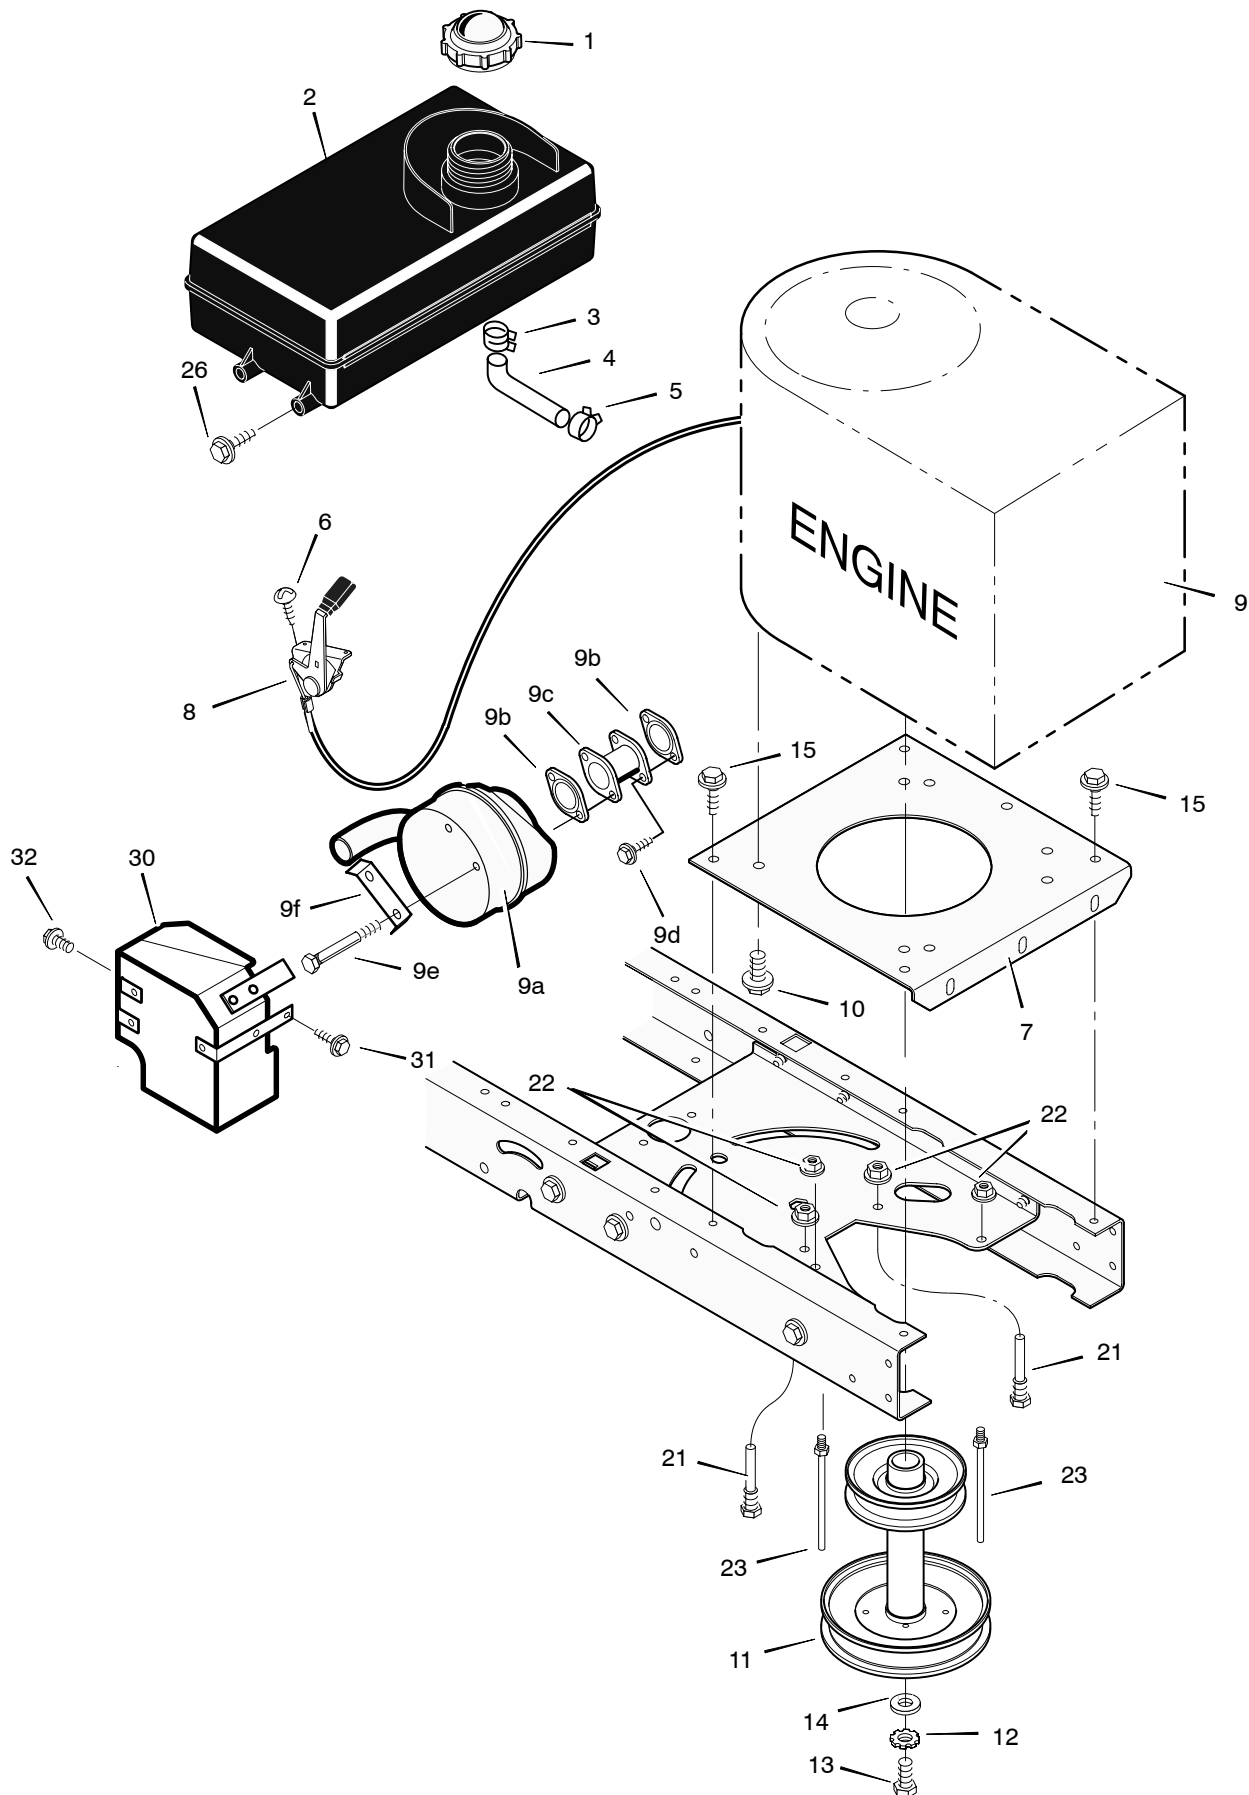

* Includes Key No. 17, 18, 30, 31, 32, 33, 45, 46, 47 and 51.

Key No.	Part No.	Description
1	092317	Fuel Cap †
2	690280	Fuel Tank
3	095197	Hose Clamp †
4	7601033	Fuel Line (Must cut to length) †
5	095197	Hose Clamp †
6	26x201	Screw
7	094006E700	Plate, Engine
8	092371	Throttle Control
9	*	Engine, BRIGGS & STRATTON
9a	1001720	Muffler
9b	091309	Gasket, Muffler
9c	1001737	Adapter, Muffler
9d	06x103	Screw, Adapter
9e	009x59	Bolt, Muffler
9f	092378	Lock, Screw
10	0025x7	Bolt, Engine Mount
11	690439 Z	Stack Pulley Assembly
12	019x35	Lockwasher
13	01x140	Bolt, Hex
14	17x170	Washer
15	26x249	Screw
21	094384	Guide, Belt
22	015x79 Z	Nut, Flange
23	094066	Guide, Belt
26	26x253	Screw
30	1001744	Shield, Heat
31	26x263	Screw
32	06x104	Screw

MAIN HARNESS: 250X138
 SEAT : 250X139; LIGHT : 250X92

Key No.	Part No.	Description
1	250x92	Harness, Light Wire
	1001716	Socket, Light
	090084	Bulb, Light
2	250x138	Harness, Chassis Wire
3	1001993	Switch, Ignition
	020729	Key, Ignition
	091489	Nut, Hex
	091488	Cap, Ignition
4	094136	Switch, Limit (PTO)
5	302031	Fuse
	407078	Holder, Fuse
6	1002004	Solenoid
	26x229	Screw, Mounting
	15x116	Locknut
7	024x32	Cable, Battery Ground
	26x229	Screw, Ground Cable
8	021075	Battery
	002x82	Bolt, Carriage
	014x79	Wingnut
9	250x139	Harness, Seat Switch Wire
10	094159	Switch, Seat Sensor
11	024x31	Cable
12	1001575	Switch, Select Reverse™ / Clutch Brake