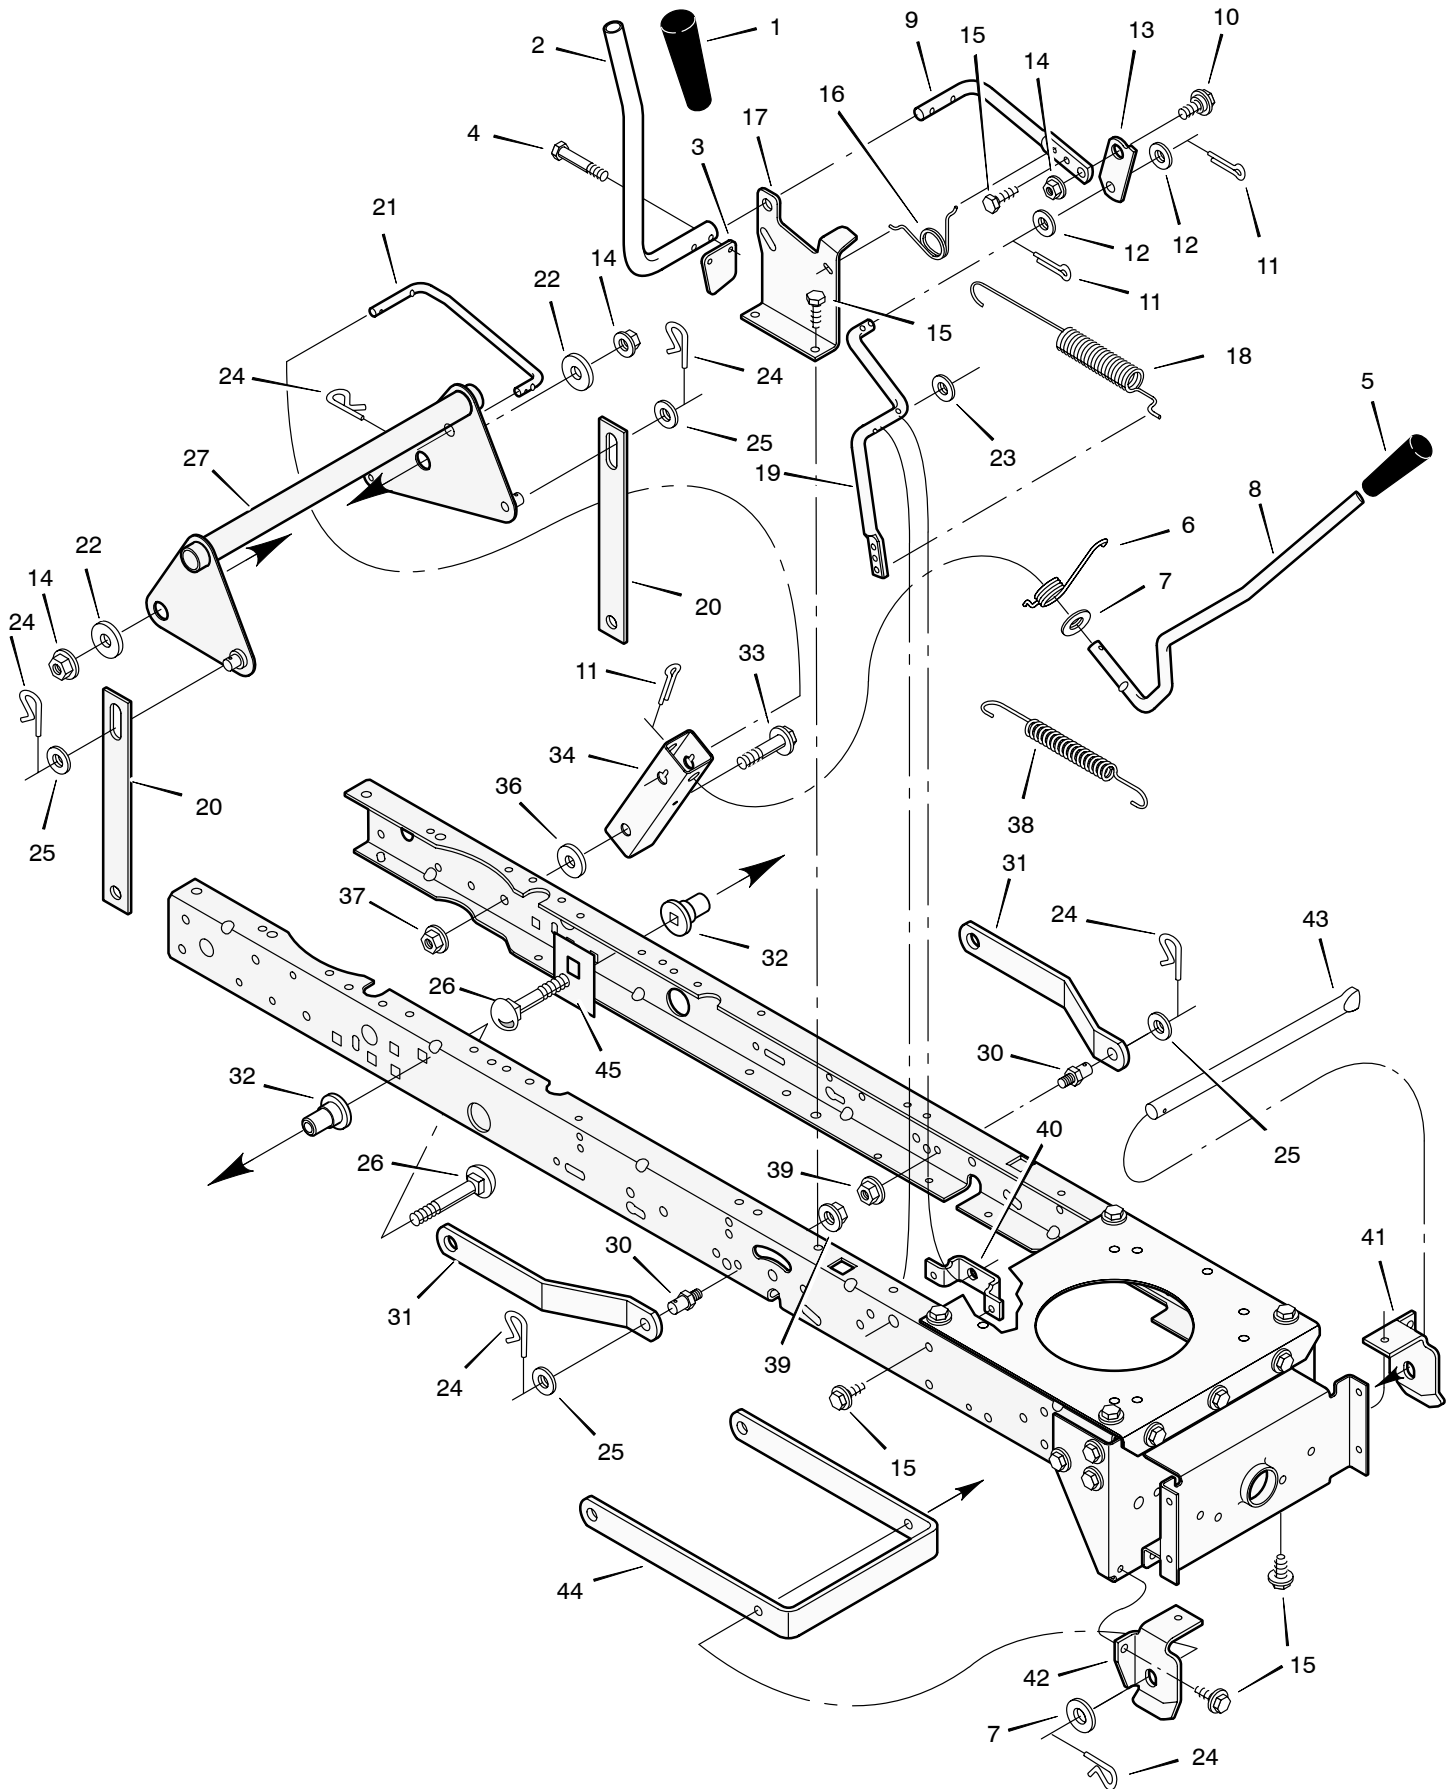

MODEL 405004x99A

REPAIR PARTS MOWER HOUSING SUSPENSION

MODEL 405004x99A

REPAIR PARTS MOWER HOUSING SUSPENSION

Key No.	Part No.	Description	Key No.	Part No.	Description
1	094496	Grip	22	17x168	Washer
2	094157 Z	Handle, PTO	23	017x57	Washer
3	094022 Z	Pad, Switch	24	0031x4	Pin, Hair
4	0025x3	Bolt	25	017x91 Z	Washer
5	094497	Grip	26	002x85	Bolt, Carriage
6	166x40	Spring	27	1001111E701	Lever Assembly, Lift
7	17x103	Washer	30	094067	Pin
8	690533	Lever, Lift	31	094055E701	Bracket, Rear Suspension
9	094017 Z	Lever, PTO	32	690151	Spacer, Lifter
10	009x39	Bolt, Shoulder	33	009x53	Bolt, Shoulder
11	030x20	Pin, Cotter	34	094015E700	Bracket, Pivot
12	017x57	Washer	36	17x191	Washer
13	094004 Z	Link, PTO	37	015x84	Nut, Flange
14	015x84	Nut, Flange	38	165x131	Spring
15	26x249	Screw	39	015x68	Nut, Flange
16	166x39	Spring	40	094005E700	Bracket, PTO
17	094018E701	Bracket, PTO	41	094027E701	Hanger, Left Deck
18	165x119	Spring	42	094026E701	Hanger, Right Deck
19	690394E701	Crank, PTO	43	094158 Z	Rod, Hanger
20	690212E701	Link, Lift	44	690539E701	Bracket, Suspension
21	690122E701	Link, Lift Handle	45	1001098E701	Plate, Stiffening