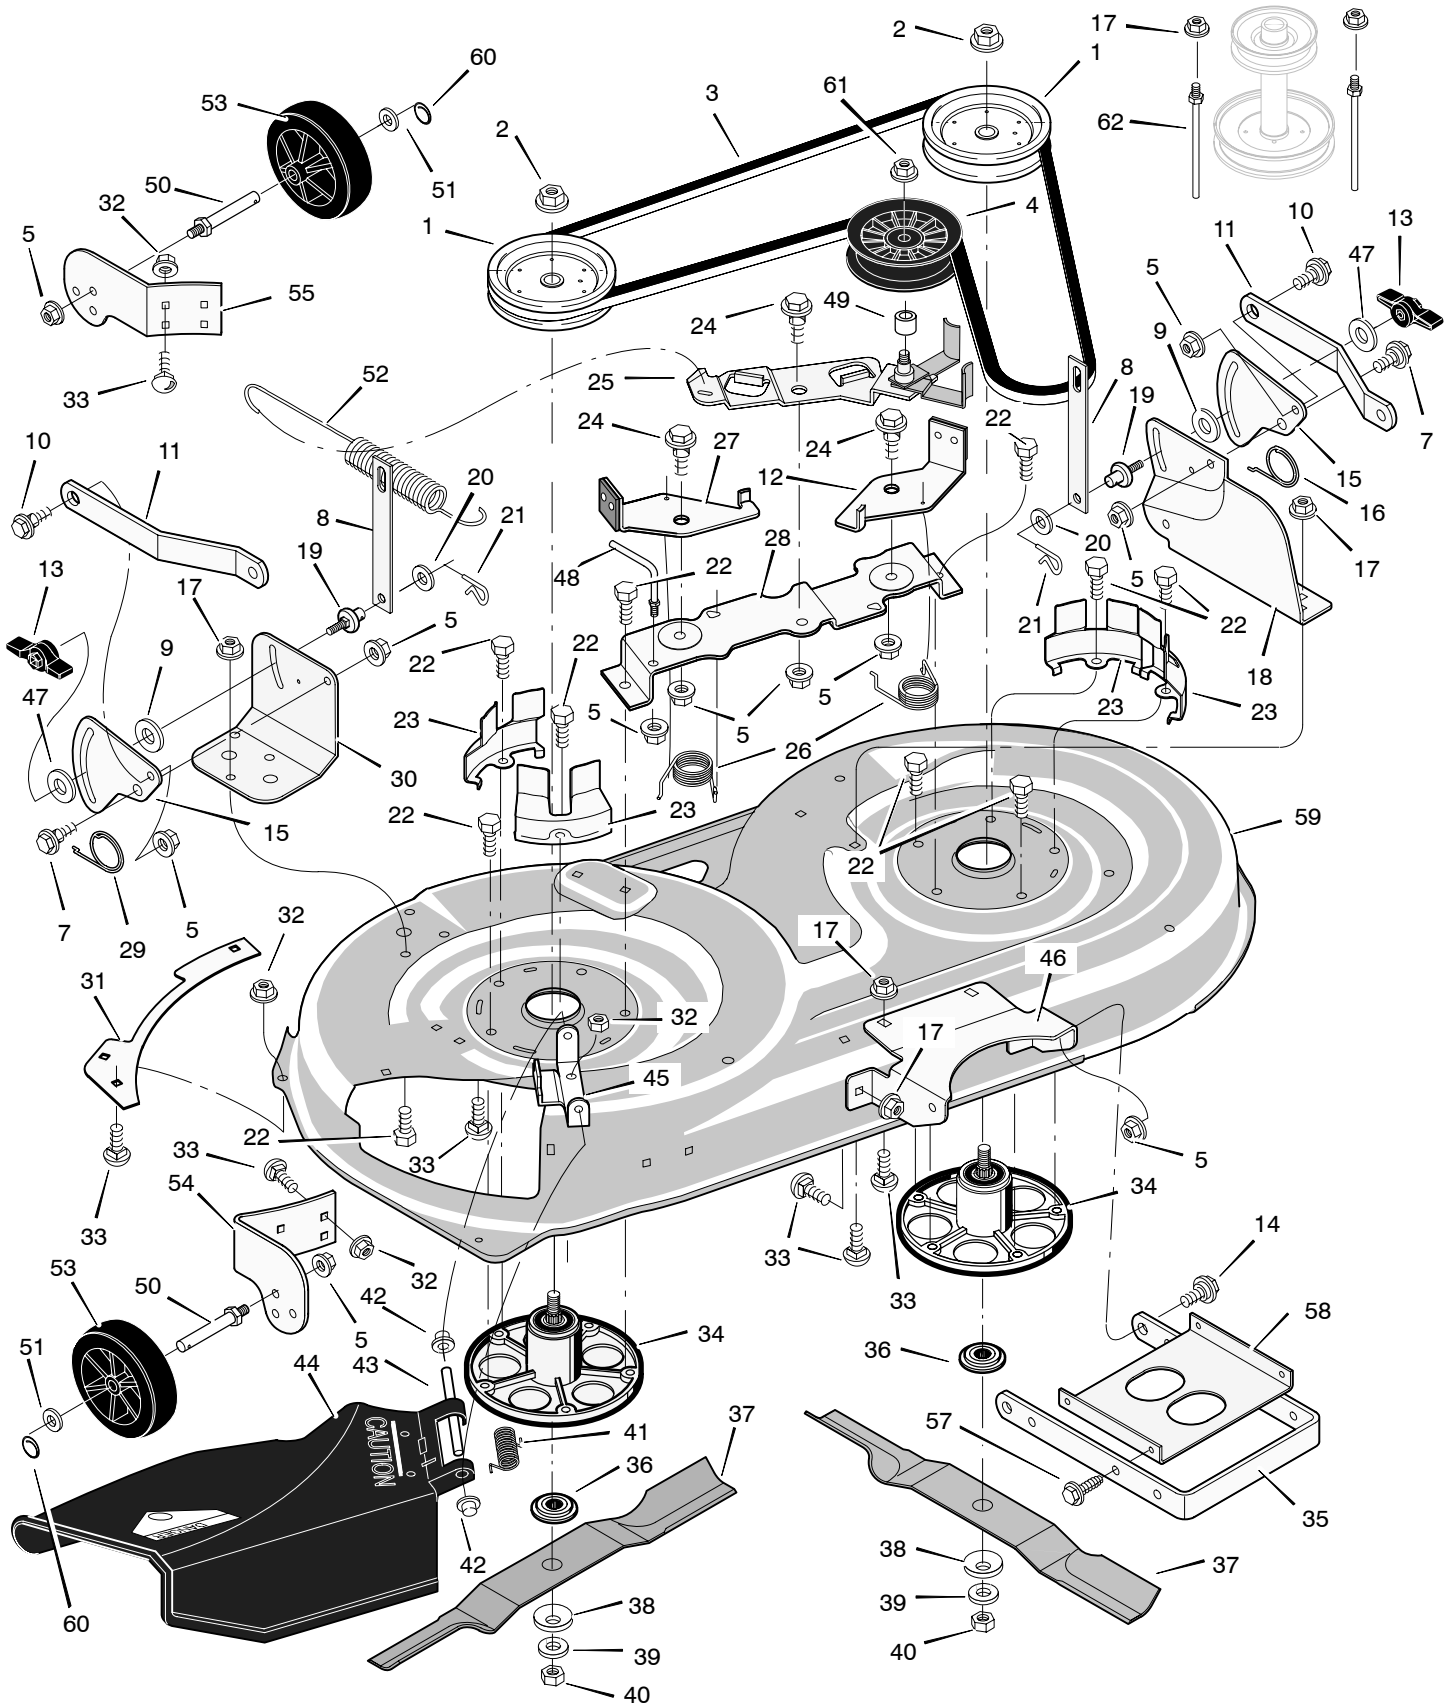

MODEL 425014x92B

REPAIR PARTS MOWER HOUSING

MODEL 425014x92B

REPAIR PARTS MOWER HOUSING

Key No.	Part No.	Description	Key No.	Part No.	Description
1	094199	Pulley, Jackshaft	33	002x53	Bolt, Carriage
2	15x140	Nut, Hex	34	1001200	Mandrell Housing
3	037x88	Belt, Mower Drive	35	690539E701	Bracket, Suspension
4	690387	Pulley, Idler	36	690411	Adapter, Blade
5	015x84	Nut, Flange	37	095100E701	Blade
7	009x51	Bolt, Shoulder	38	17x166	Washer
8	690212E701	Link, Lift	39	17x165	Washer
9	094137	Pad, Friction	40	15x100	Nut
10	009x52	Bolt, Shoulder	41	0166x4	Spring
11	094055E701	Bracket, Suspension	42	028x23	Cap, Push On
12	094049E701	Pad Assembly, Left Brake	43	094957 Z	Rod, Deflector
13	094068	Knob	44	094707SE	Deflector Assembly
14	009x58	Bolt, Shoulder	45	094956E701	Bracket, Deflector Hinge
15	094128E701	Plate, Suspension	46	094190E701	Bracket, Front Hanger
16	166x43	Spring	47	017x45	Washer
17	015x79	Nut, Flange	48	094781	Guide, Belt
18	094192E701	Bracket, Suspension	49	690369	Spacer
19	095194	Pin, Hanger	50	094025	Bolt, Axle
20	017x91	Washer	51	017x91	Washer
21	0031x4	Pin, Hair	52	165x119	Spring, Extension
22	0025x7	Bolt	53	092683	Wheel, Gage
23	094051E701	Cover, Pulley	54	1001260E701	Bracket, Right Wheel
24	009x39	Bolt, Shoulder	55	092423E701	Bracket, Left Wheel
25	690408E700	Arm, Idler	56	009x52	Bolt, Shoulder
26	166x41	Spring	57	26x249	Screw
27	094047E701	Pad Assembly, Right Brake	58	094604E701	Stiffener
28	094193E701	Bracket, Brake	59	094814E701	Housing, Blade *
29	166x42	Spring	60	031x11	Ring, Locking
30	094191E701	Bracket, Suspension	61	015x98	Nut, Flange
31	092426E701	Plate	1-61	7601032	Complete Mower Housing Assy.
32	015x88	Nut, Flange	62	094066	Guide, Belt

* Includes Key No. 17, 18, 30, 31, 32, 33, 45, 46, 53, 54, 55, and 56.

* This part is included when ordering Key number 34.