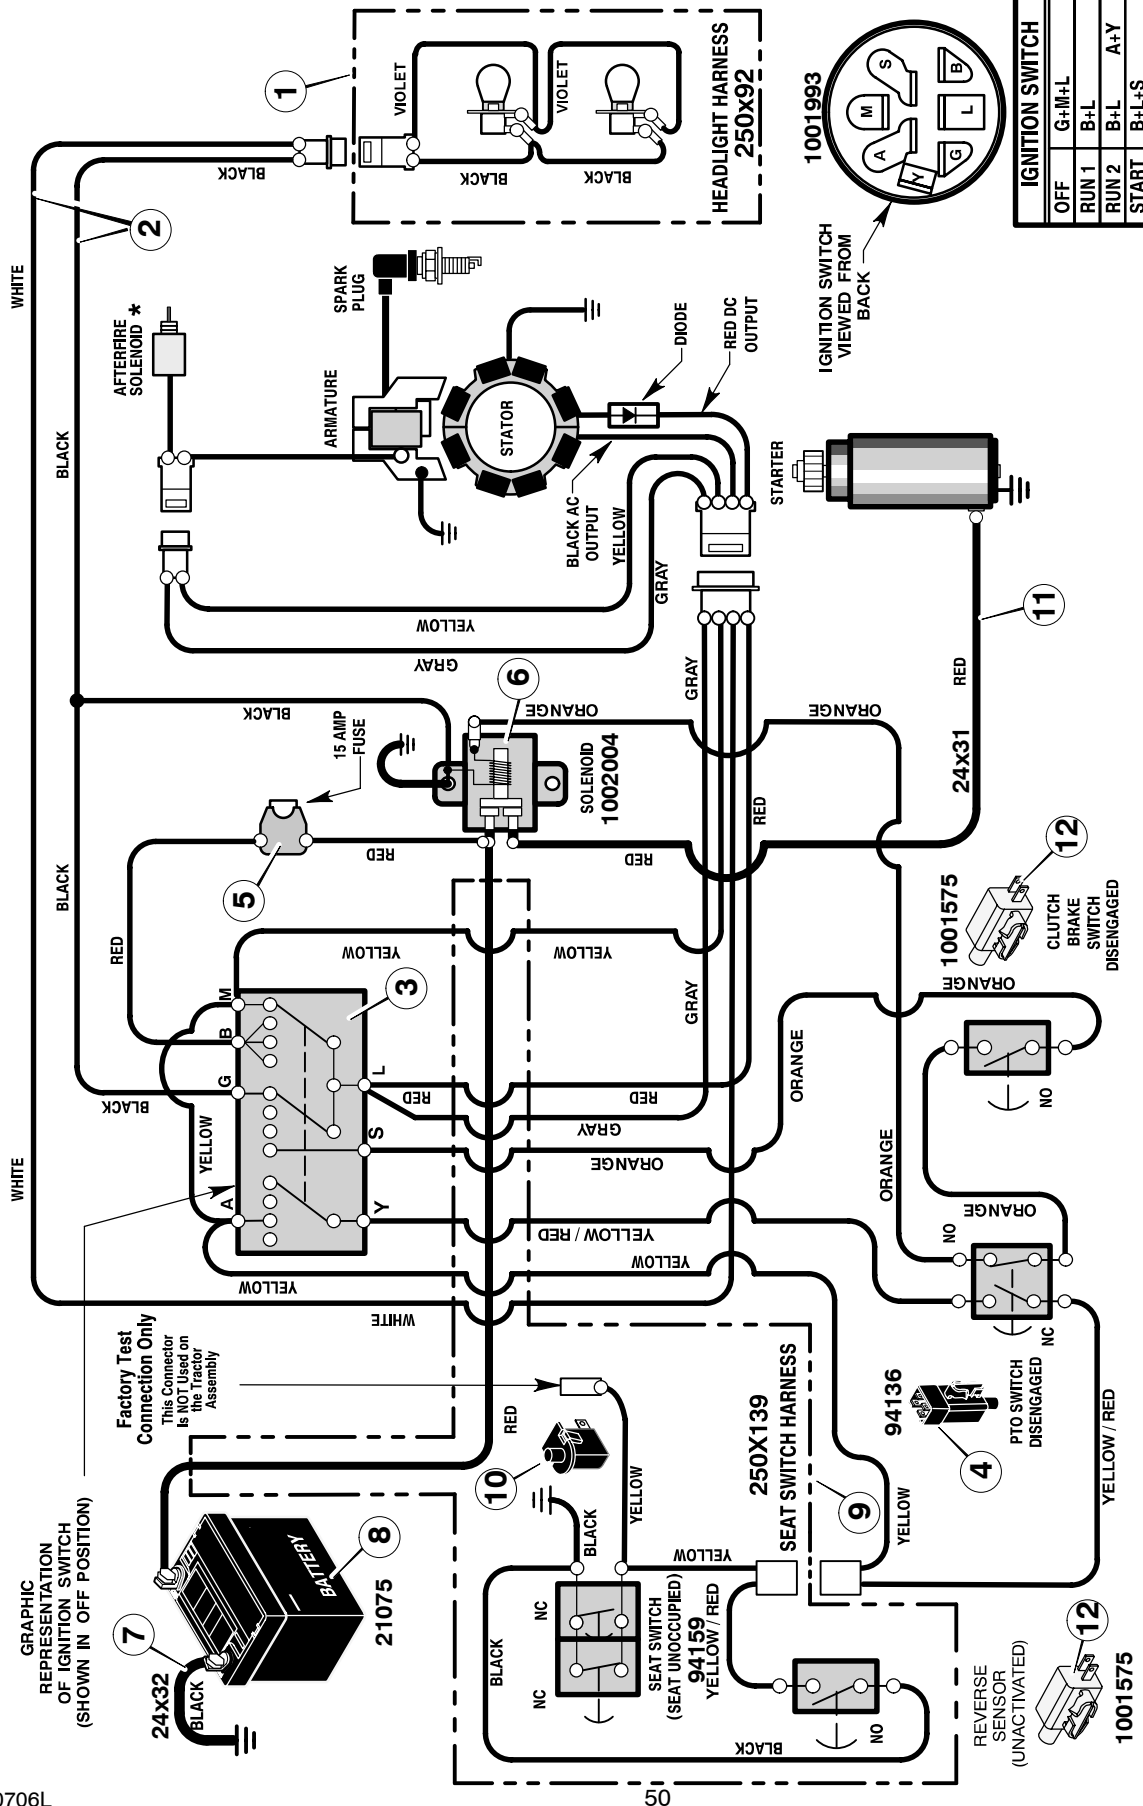

MODEL 425014x92B

REPAIR PARTS ELECTRICAL SYSTEM

IGNITION SWITCH	
OFF	G+M+L
RUN 1	B+L
RUN 2	B+L A+Y
START	B+L+S