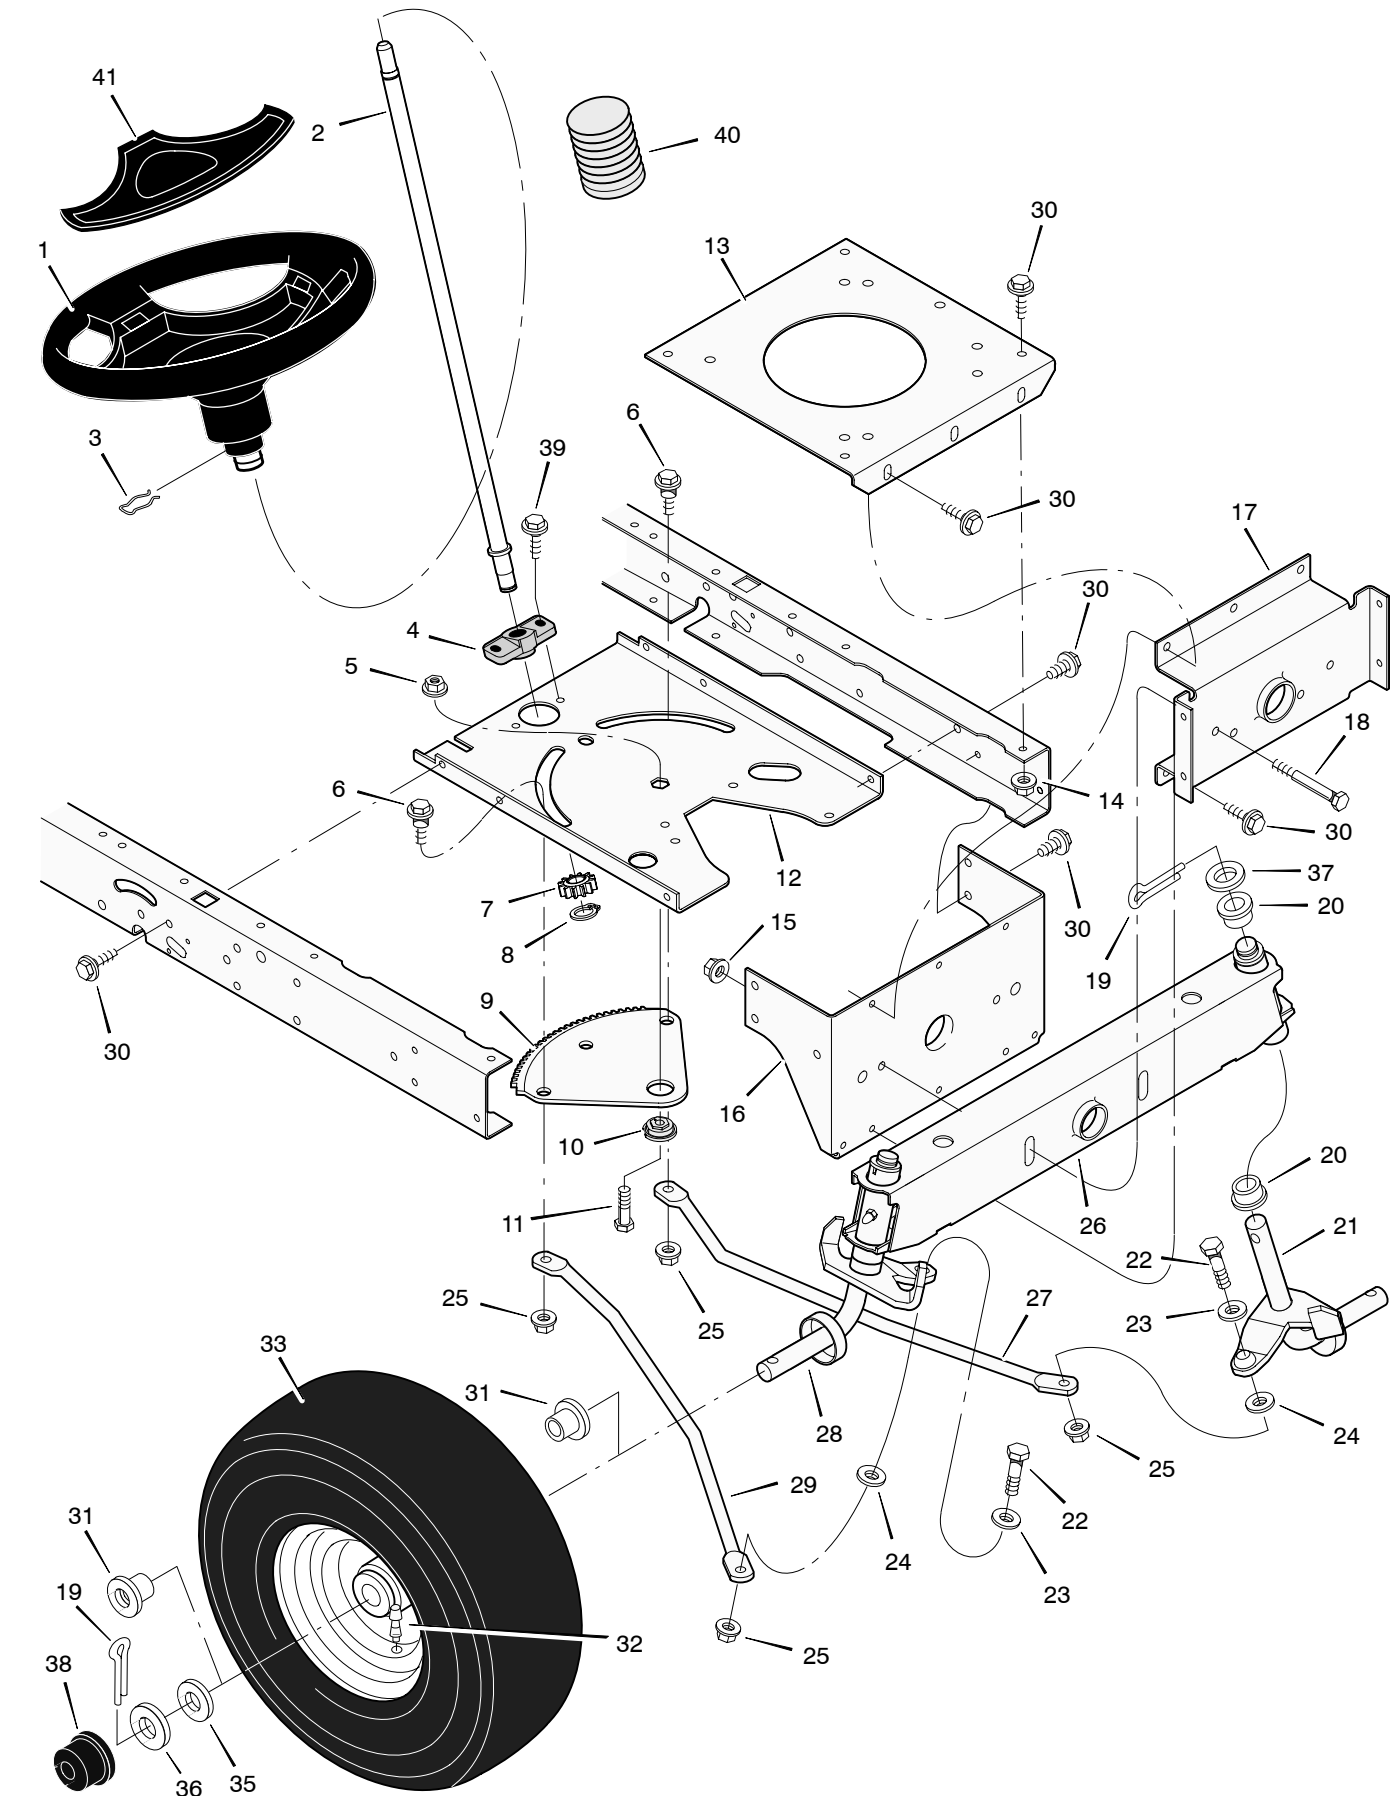

MODEL 425014x92B

REPAIR PARTS MOTION DRIVE

Key No.	Part No.	Description	Key No.	Part No.	Description
1	009x39	Bolt, Shoulder	33	017x38	Washer
2	015x89	Nut, Hex	34	690369	Spacer
3	690173 Z	Arm, Idler	35	06x105	Bolt
4	094041 Z	Rod, Clutch	36	†	Transaxle, DANA †
5	015x79	Nut	37	015x88	Nut
6	17x102	Washer	38	020697	Key, Woodruff
7	092697	Grip	39	01x155	Bolt
8	030x20	Pin, Cotter	40	094008E701	Bracket, Transaxle
9	094043 Z	Lever, Shift	41	690409	Pulley
10	017x47	Washer	42	094433E700	Bracket, Transaxle Support
11	094044 Z	Link, Shift	43	0011x7	Ring, Retainer Snap
12	021920 Z	Nut, Adjuster	44	095094	Pulley, Drive
13	091079	Grip	45	021553	Key, Square
14	1001245 Z	Rod, Parking Brake	46	17x160	Washer
15	094815 Z	Nut, Adjuster	47	1401103 Z	Spacer, Transaxle
16	1001303 Z	Bracket, Shift Pivot	48	024373	Stem, Valve
17	26x249	Screw	49	091923	Tire *
18	015x84	Nut	--	407049	Tube
19	094042 Z	Mount, Stud Spring	50	092290-601	Wheel & Tire Assembly
20	009x54	Bolt, Shoulder	51	17x195	Washer
21	165x116	Spring, Extension	52	0011x3	E-Ring
22	1001978E701	Bracket, Right Shifter	53	094618	Hub Cap
23	1001928E701	Frame, Right	54	093349	Guide, Belt
24	002x53	Bolt, Carriage	55	0031x4	Pin, Hair
25	1001927E701	Frame, Left	56	165x115	Spring, Extension
26	094045 Z	Latch, Parking Brake	57	165x92	Spring, Extension
27	021544	Pedal	58	26x216	Screw
28	094038E700	Lever, Brake/Clutch	59	17x148	Washer
29	015x98	Nut	60	26x267	Screw
30	037x87	Belt, Motion Drive	61	17x169	Washer
31	094031 Z	Yoke, Shift	62	17x165	Washer
32	0031x6	Pin, Hair			

* When you order a tire, make sure to give the brand name of the tire so that the tread pattern on the tire will match.

† For information on Replacement Parts contact the transaxle manufacturer.

MODEL 425014x92B

REPAIR PARTS STEERING