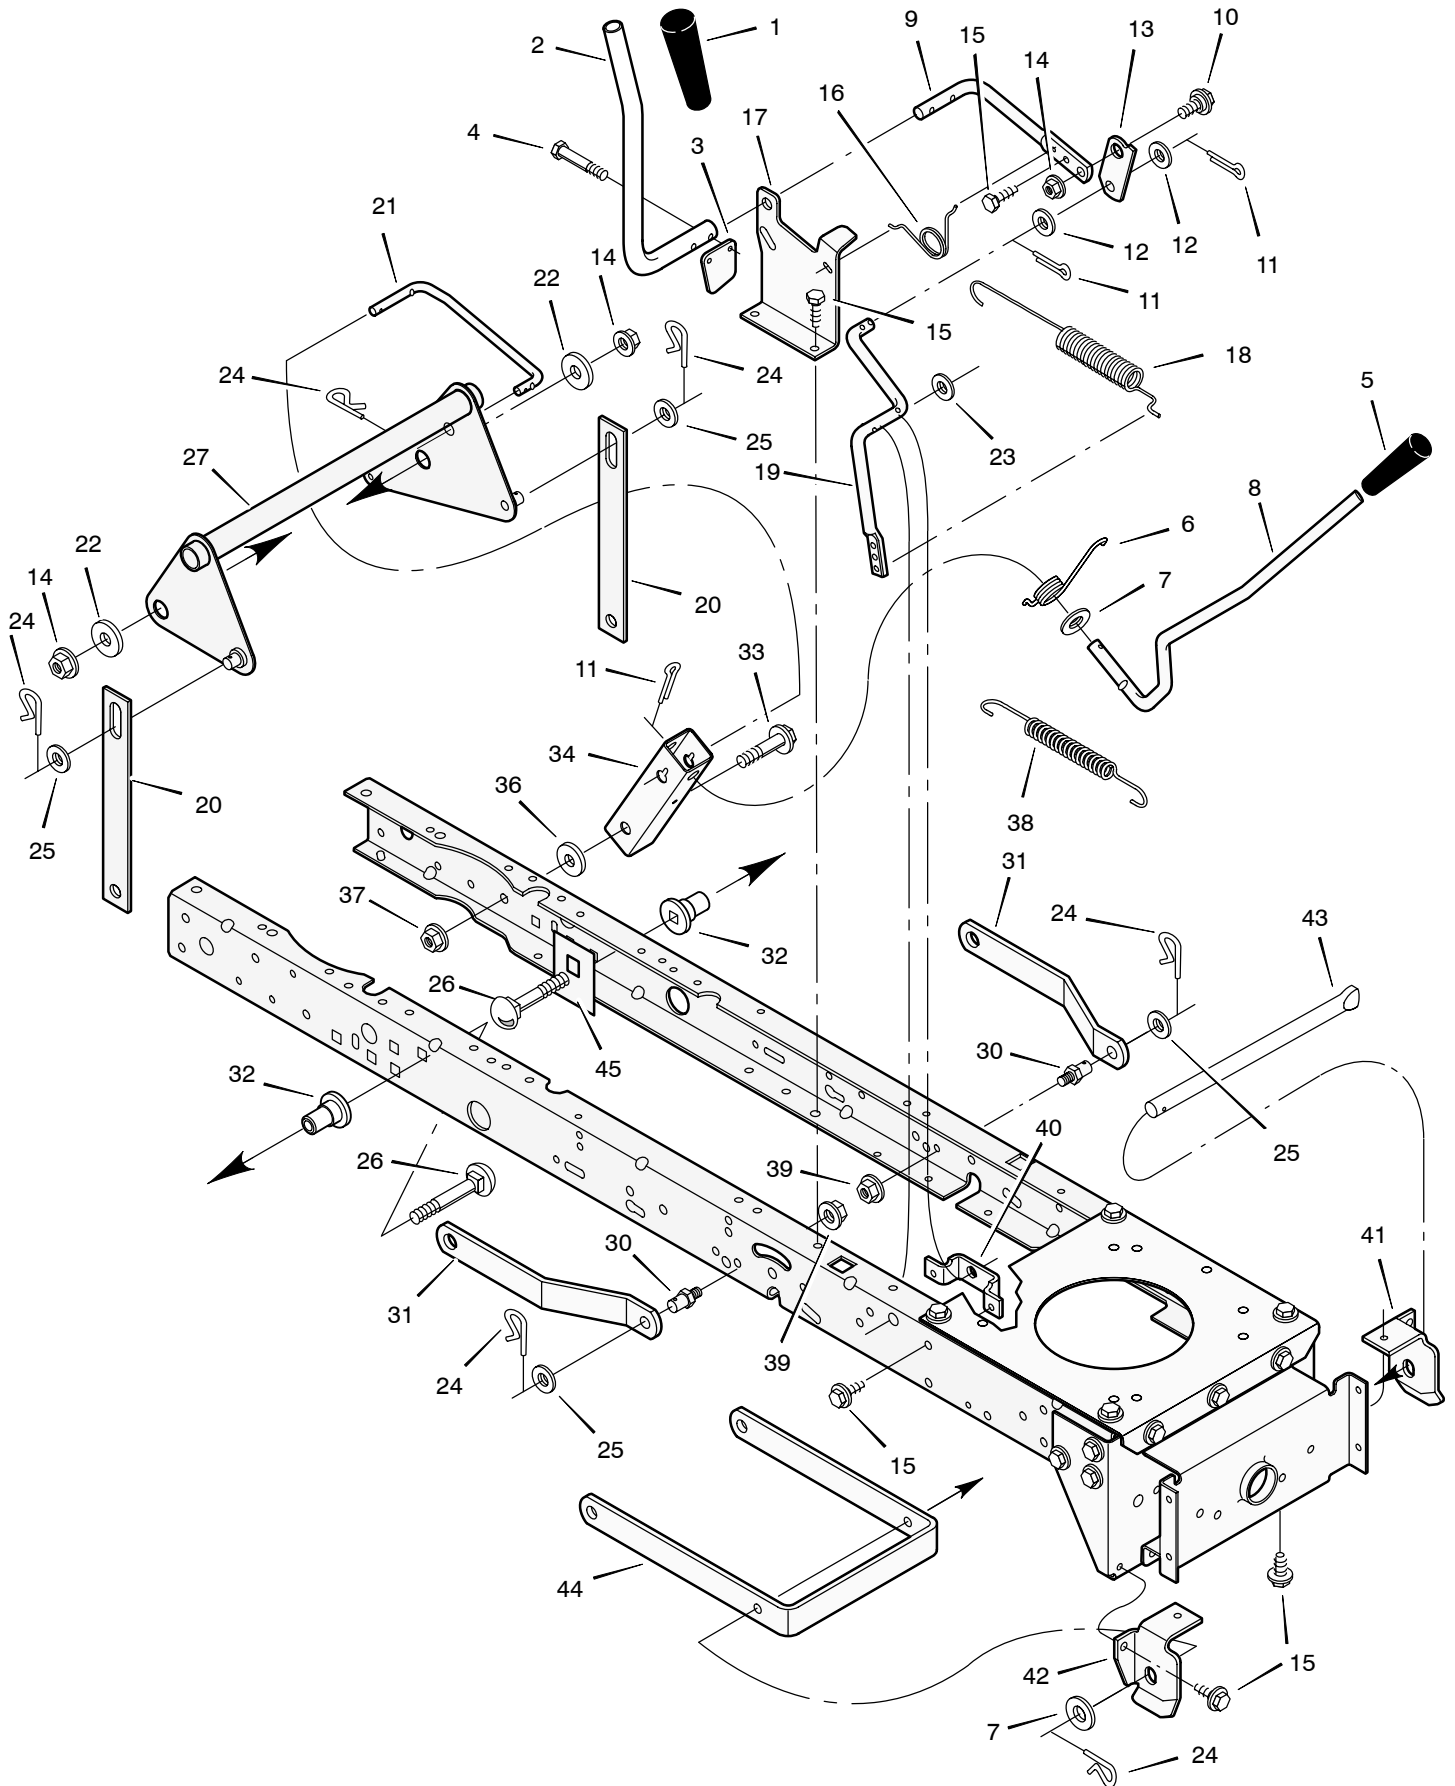

MODEL 425014x92B

REPAIR PARTS MOWER HOUSING SUSPENSION

MODEL 425014x92B

REPAIR PARTS MOWER HOUSING SUSPENSION

Key No.	Part No.	Description	Key No.	Part No.	Description
1	092698	Grip, PTO	22	17x168	Washer
2	094157 Z	Handle, PTO	23	017x57	Washer
3	094022 Z	Pad, Switch	24	0031x4	Pin, Hair
4	0025x3	Bolt	25	017x91 Z	Washer
5	092697	Grip, Lifter	26	002x85	Bolt, Carriage
6	166x40	Spring	27	1001111E701	Lever Assembly, Lift
7	17x103	Washer	30	094067	Pin
8	690533	Lever, Lift	31	094055E701	Bracket, Rear Suspension
9	094017 Z	Lever, PTO	32	690151	Spacer, Lifter
10	009x39	Bolt, Shoulder	33	009x53	Bolt, Shoulder
11	030x20	Pin, Cotter	34	094015E701	Bracket, Pivot
12	017x57	Washer	36	17x191	Washer
13	094004 Z	Link, PTO	37	015x84	Nut, Flange
14	015x84	Nut, Flange	38	165x131	Spring
15	26x249	Screw	39	015x68	Nut, Flange
16	166x39	Spring	40	094005E700	Bracket, PTO
17	094018E701	Bracket, PTO	41	094027E701	Hanger, Left Deck
18	165x119	Spring	42	094026E701	Hanger, Right Deck
19	690394E701	Crank, PTO	43	094158 Z	Rod, Hanger
20	690212E701	Link, Lift	44	690539E701	Bracket, Suspension
21	690122E701	Link, Lift Handle	45	1001098E701	Plate, Stiffening