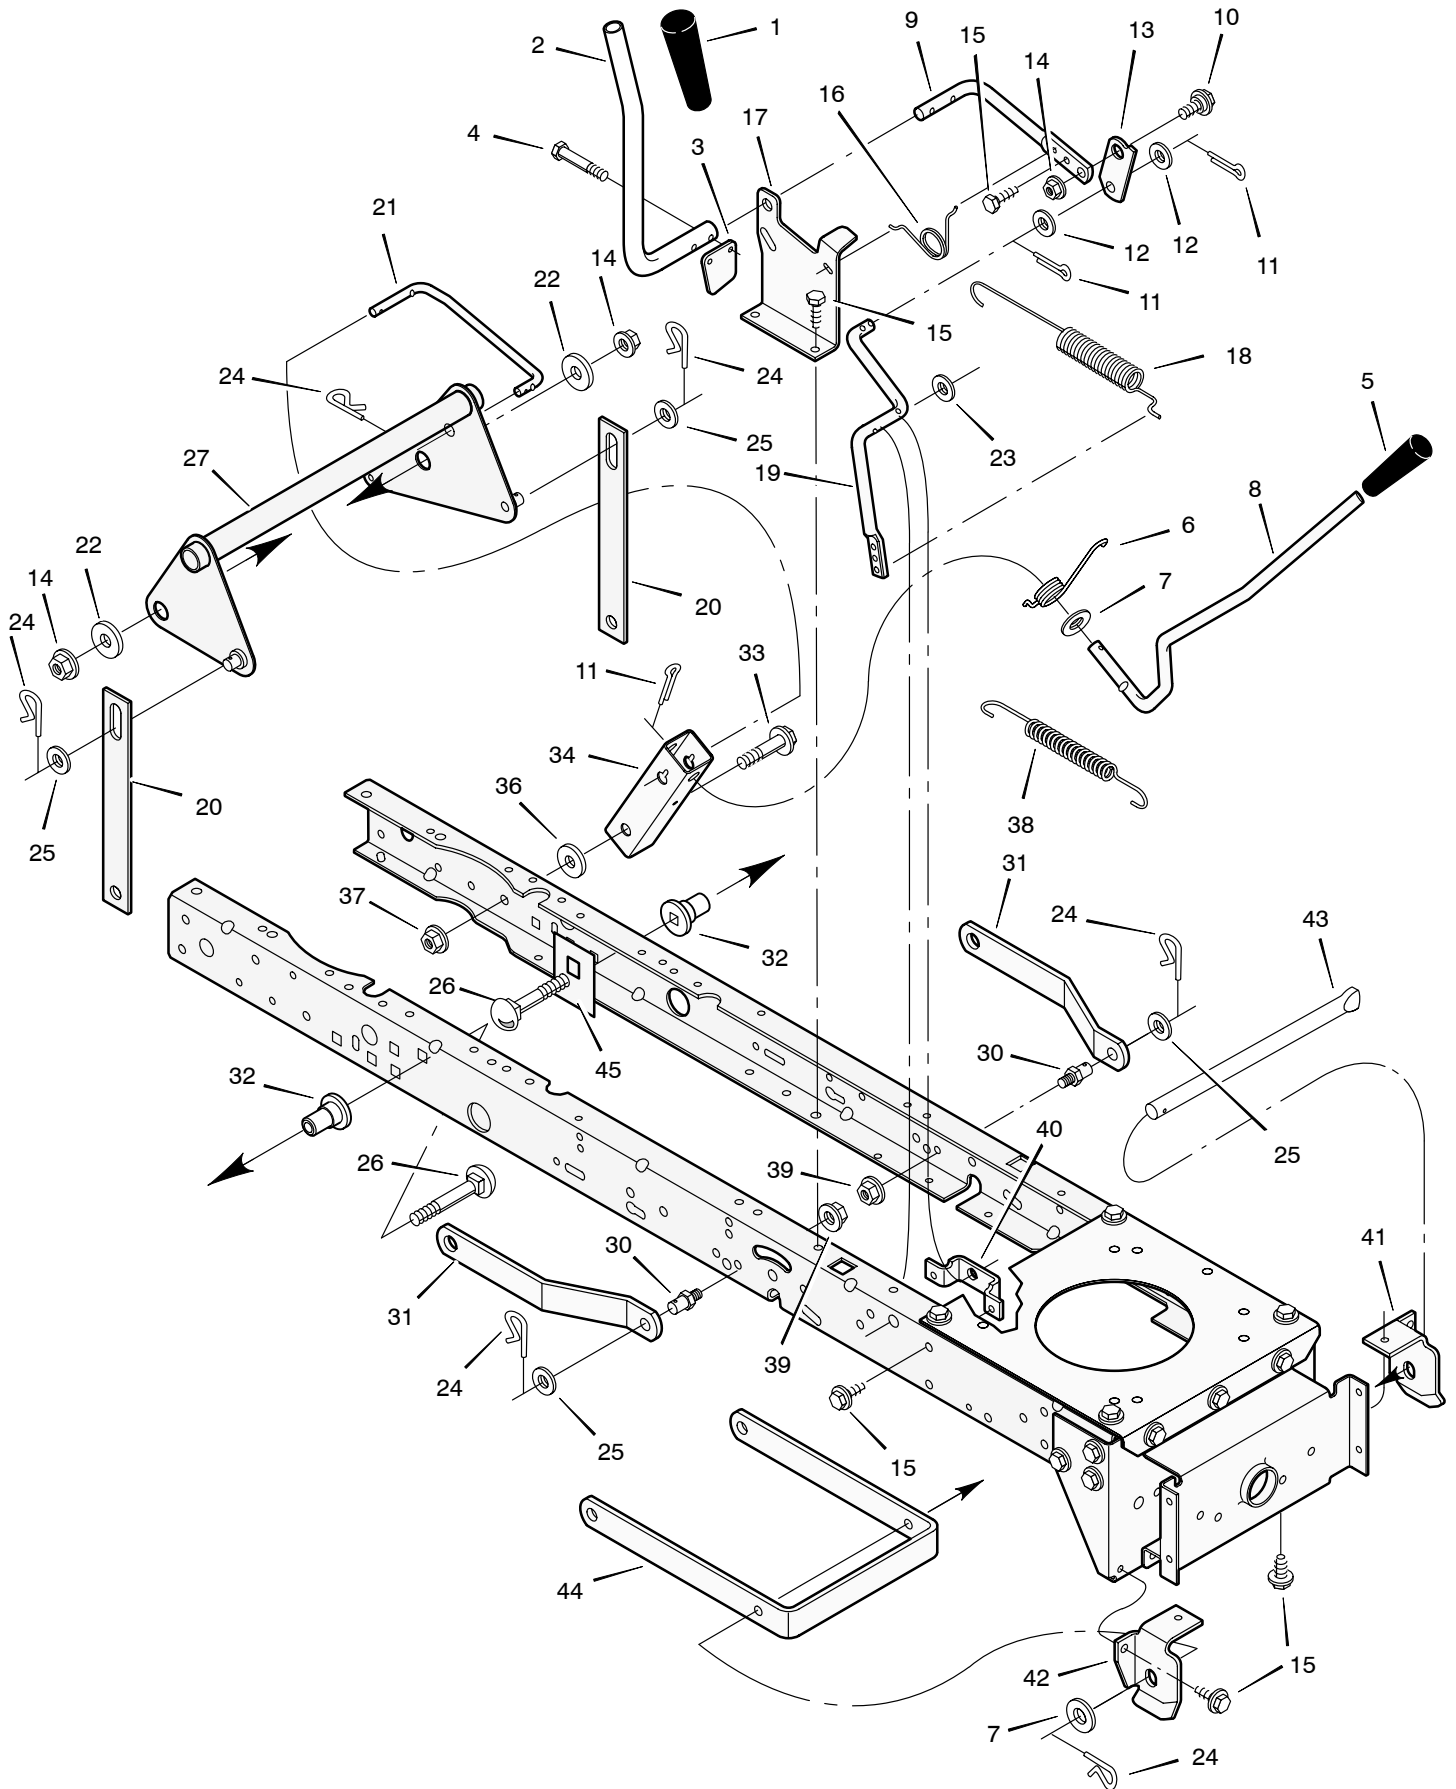

MODEL 425016x48A

REPAIR PARTS MOWER HOUSING SUSPENSION

MODEL 425016x48A

REPAIR PARTS MOWER HOUSING SUSPENSION

Key No.	Part No.	Description	Key No.	Part No.	Description
1	092698	Grip, PTO	22	17x168	Washer
2	094157 Z	Handle, PTO	23	017x57	Washer
3	094022 Z	Pad, Switch	24	0031x4	Pin, Hair
4	0025x3	Bolt	25	017x91 Z	Washer
5	092697	Grip, Lifter	26	002x85	Bolt, Carriage
6	166x40	Spring	27	1001111E701	Lever Assembly, Lift
7	17x103	Washer	30	094067	Pin
8	690533	Lever, Lift	31	094055E701	Bracket, Rear Suspension
9	094017 Z	Lever, PTO	32	690151	Spacer, Lifter
10	009x39	Bolt, Shoulder	33	009x53	Bolt, Shoulder
11	030x20	Pin, Cotter	34	094015E701	Bracket, Pivot
12	017x57	Washer	36	17x191	Washer
13	094004 Z	Link, PTO	37	015x84	Nut, Flange
14	015x84	Nut, Flange	38	165x131	Spring
15	26x249	Screw	39	015x68	Nut, Flange
16	166x39	Spring	40	094005E700	Bracket, PTO
17	094018E701	Bracket, PTO	41	094027E701	Hanger, Left Deck
18	165x119	Spring	42	094026E701	Hanger, Right Deck
19	690394E701	Crank, PTO	43	094158 Z	Rod, Hanger
20	690212E701	Link, Lift	44	690539E701	Bracket, Suspension
21	690122E701	Link, Lift Handle	45	1001098E701	Plate, Stiffening