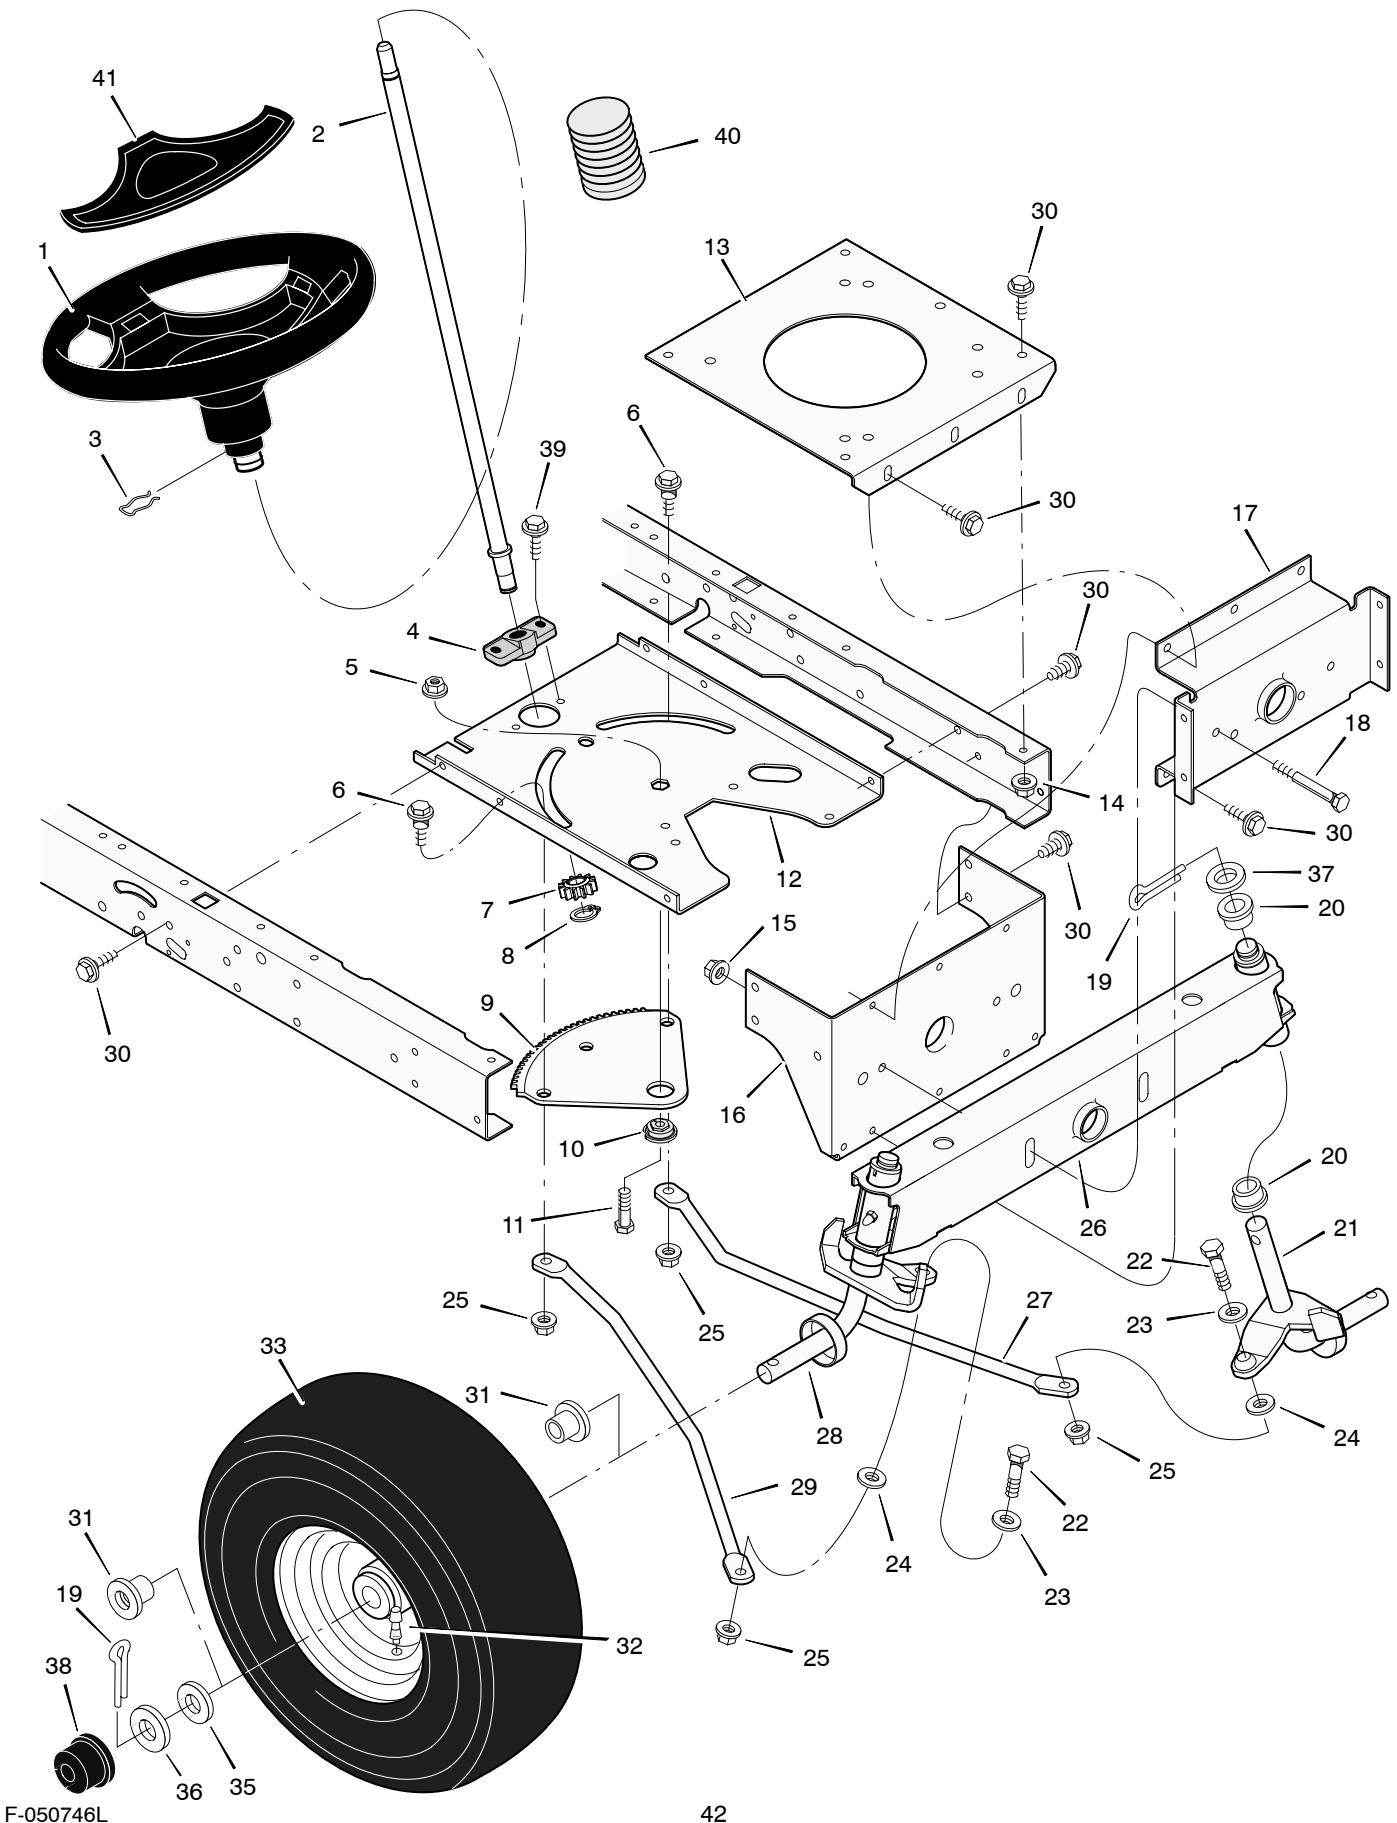

MODEL 425016x48A

REPAIR PARTS MOTION DRIVE

Key No.	Part No.	Description	Key No.	Part No.	Description
1	009x39	Bolt, Shoulder	33	017x38	Washer
2	015x89	Nut, Hex	34	690369	Spacer
3	690173 Z	Arm, Idler	35	06x105	Bolt
4	094041 Z	Rod, Clutch	36	†	Transaxle, DANA †
5	015x79	Nut	37	015x88	Nut
6	17x102	Washer	38	020697	Key, Woodruff
7	092697	Grip	39	01x155	Bolt
8	030x20	Pin, Cotter	40	094008E701	Bracket, Transaxle
9	094043 Z	Lever, Shift	41	690409	Pulley
10	017x47	Washer	42	094433E700	Bracket, Transaxle Support
11	094044 Z	Link, Shift	43	0011x7	Ring, Retainer Snap
12	021920 Z	Nut, Adjuster	44	095094	Pulley, Drive
13	091079	Grip	45	021553	Key, Square
14	1001245 Z	Rod, Parking Brake	46	17x160	Washer
15	094815 Z	Nut, Adjuster	47	1401103 Z	Spacer, Transaxle
16	1001303 Z	Bracket, Shift Pivot	48	024373	Stem, Valve
17	26x249	Screw	49	091923	Tire *
18	015x84	Nut	--	407049	Tube
19	094042 Z	Mount, Stud Spring	50	092290-601	Wheel & Tire Assembly
20	009x54	Bolt, Shoulder	51	17x195	Washer
21	165x116	Spring, Extension	52	0011x3	E-Ring
22	1001978E701	Bracket, Right Shifter	53	094618	Hub Cap
23	1001928E701	Frame, Right	54	093349	Guide, Belt
24	002x53	Bolt, Carriage	55	0031x4	Pin, Hair
25	1001927E701	Frame, Left	56	165x115	Spring, Extension
26	094045 Z	Latch, Parking Brake	57	165x92	Spring, Extension
27	021544	Pedal	58	26x216	Screw
28	094038E700	Lever, Brake/Clutch	59	17x148	Washer
29	015x98	Nut	60	26x267	Screw
30	037x87	Belt, Motion Drive	61	17x169	Washer
31	094031 Z	Yoke, Shift	62	17x165	Washer
32	0031x6	Pin, Hair			

* When you order a tire, make sure to give the brand name of the tire so that the tread pattern on the tire will match.

† For information on Replacement Parts contact the transaxle manufacturer.

MODEL 425016x48A

REPAIR PARTS STEERING