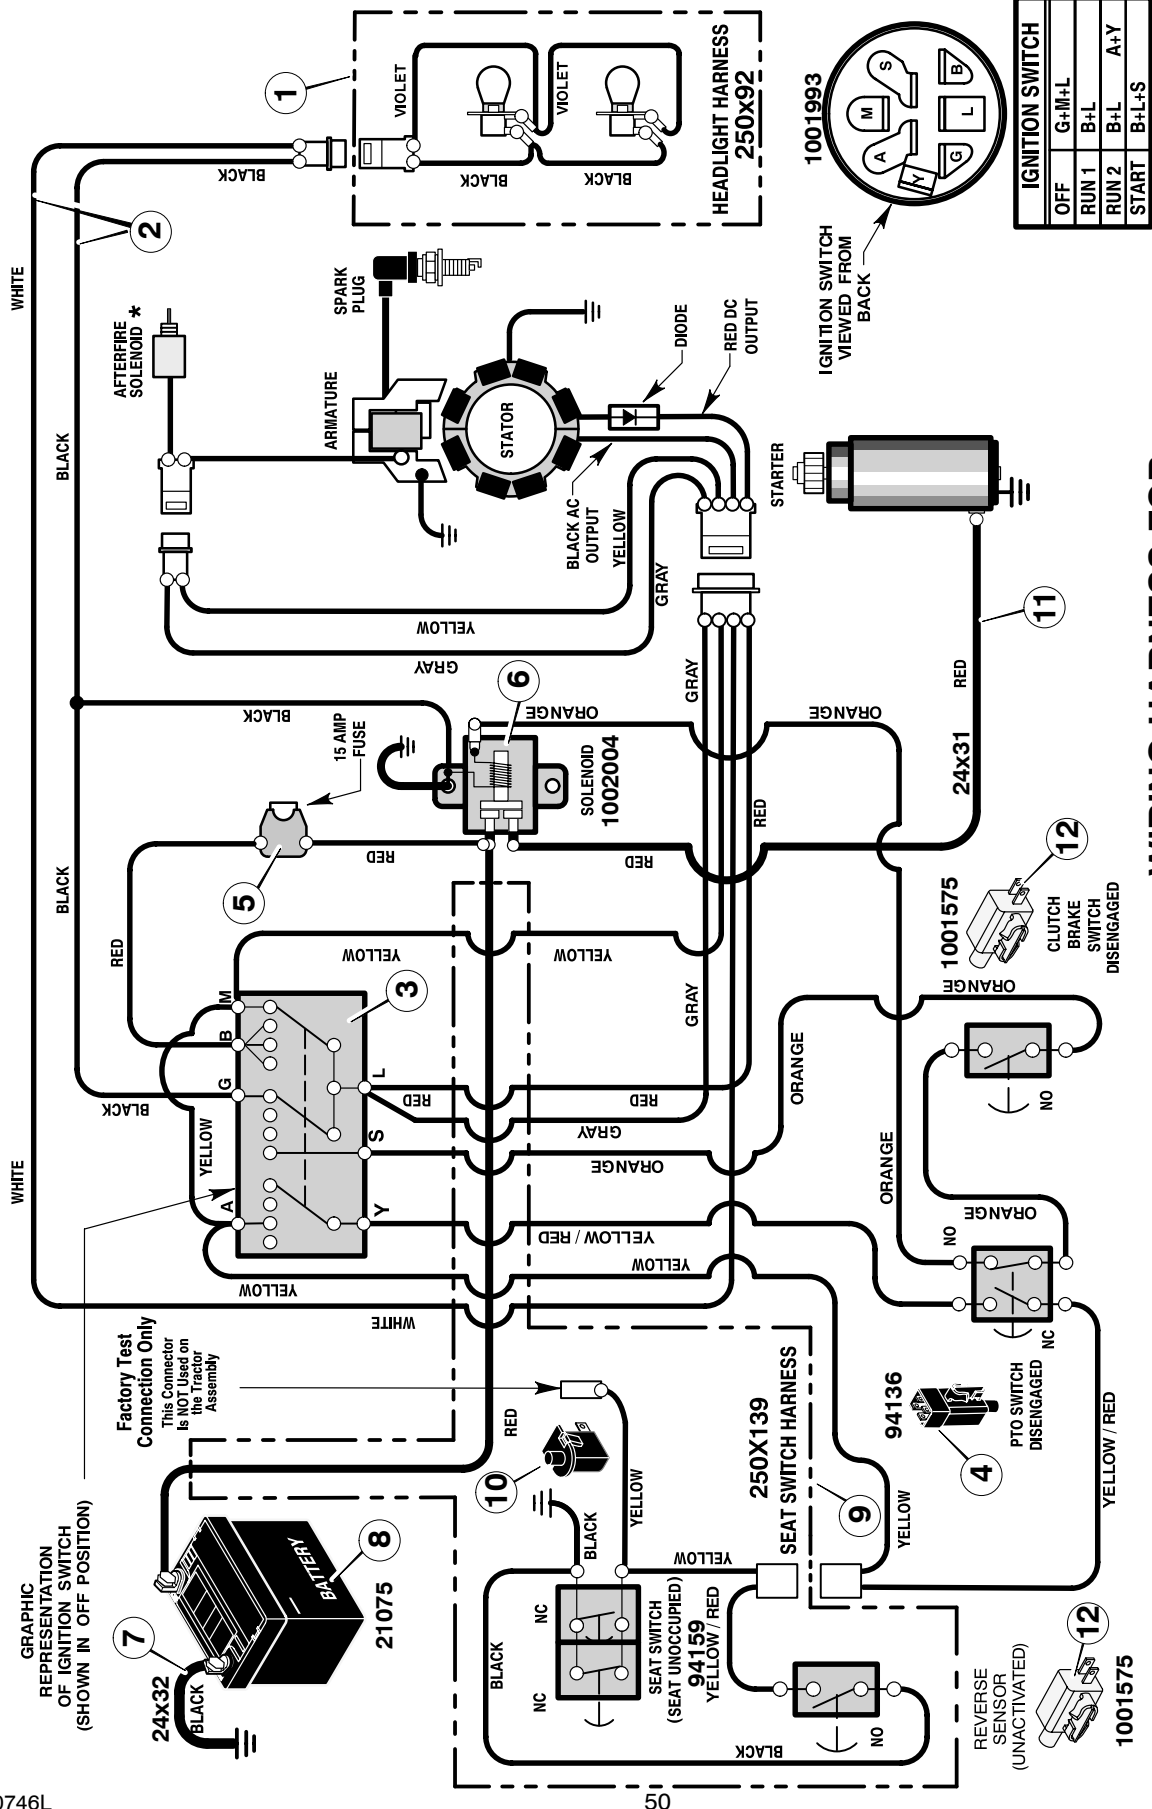

MODEL 425016x48A

REPAIR PARTS ELECTRICAL SYSTEM

WIRING HARNESS FOR:
GEAR DRIVE TRACTOR
*AFTERFIRE SOLENOID OPTIONAL

MAIN HARNESS: 250x138
SEAT : 250x139; LIGHT : 250x92

Key No.	Part No.	Description
1	250x92	Harness, Light Wire
	1001716	Socket, Light
	090084	Bulb, Light
2	250x138	Harness, Chassis Wire
3	1001993	Switch, Ignition
	020729	Key, Ignition
	091489	Nut, Hex
	091488	Cap, Ignition
4	094136	Switch, Limit (PTO)
5	302031	Fuse
	407078	Holder, Fuse
6	1002004	Solenoid
	26x229	Screw, Mounting
	15x116	Locknut
7	024x32	Cable, Battery Ground
	26x229	Screw, Ground Cable
8	021075	Battery
	002x82	Bolt, Carriage
	014x79	Wingnut
9	250x139	Harness, Seat Switch Wire
10	094159	Switch, Seat Sensor
11	024x31	Cable
12	1001575	Switch, Select Reverse™ / Clutch Brake