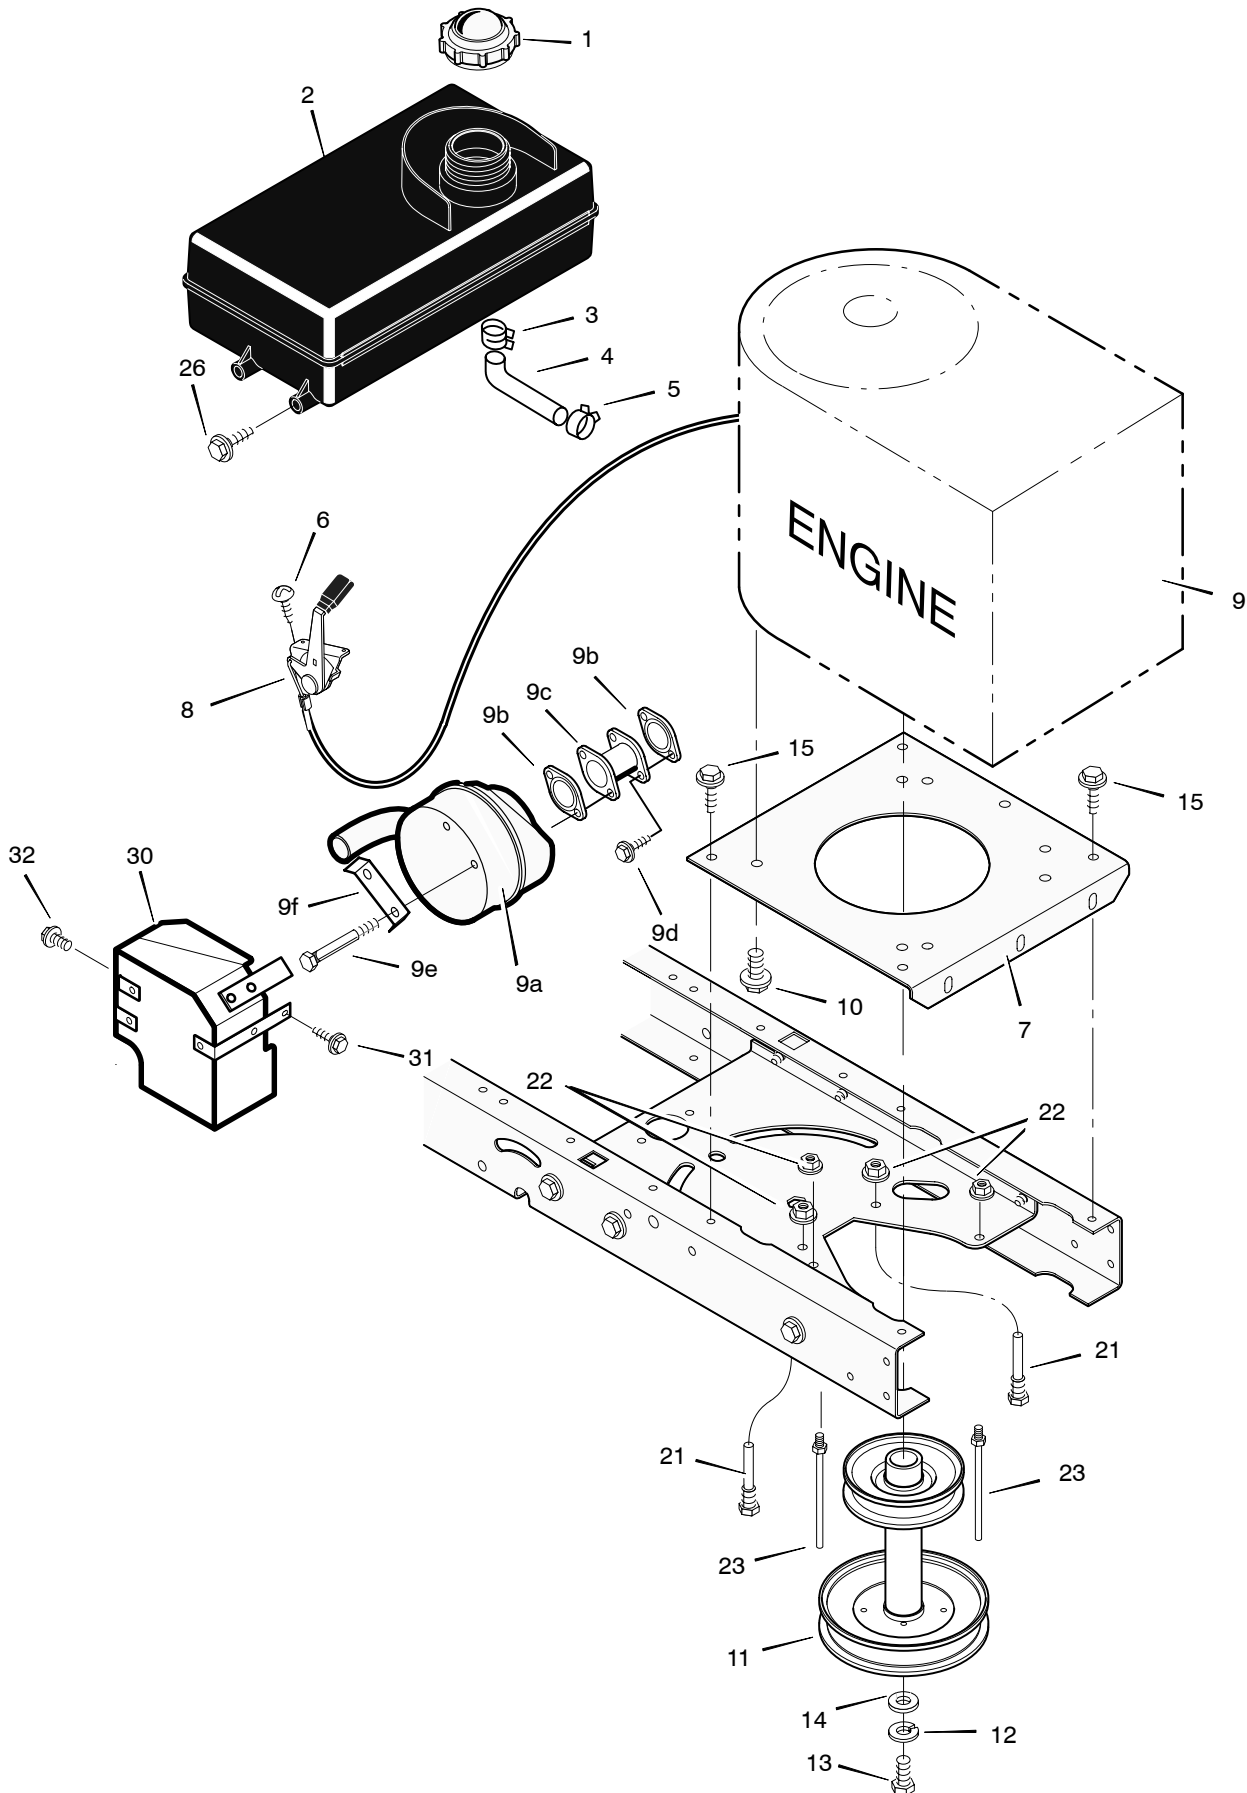

* Includes Key No. 17, 18, 30, 31, 32, 33, 45, 46, 53, 54, 55, and 56.

* This part is included when ordering Key number 34.

MODEL 425016x48A

REPAIR PARTS ENGINE MOUNT

Key No.	Part No.	Description
1	092317	Fuel Cap **
2	690280	Fuel Tank
3	095197	Hose Clamp **
4	7601033	Fuel Line (Must cut to length) **
5	095197	Hose Clamp **
6	26x201	Screw
7	094006E700	Plate, Engine
8	092371	Throttle Control
9	*	Engine, BRIGGS & STRATTON
9a	1001717	Muffler
9b	091309	Gasket, Muffler
9c	095207	Adapter, Muffler
9d	06x103	Screw, Adapter
9e	009x59	Bolt, Muffler
9f	092378	Lock, Screw
10	0025x7	Bolt, Engine Mount
11	690439 Z	Stack Pulley Assembly
12	019x35	Lockwasher
13	01x140	Bolt, Hex
14	17x170	Washer
15	26x249	Screw
21	094384	Guide, Belt
22	015x79 Z	Nut, Flange
23	094066	Guide, Belt
26	26x253	Screw
30	1001897	Shield, Heat
31	26x263	Screw
32	06x104	Screw

MAIN HARNESS: 250x138
 SEAT : 250x139; LIGHT : 250x92

Key No.	Part No.	Description
1	250x92	Harness, Light Wire
	1001716	Socket, Light
	090084	Bulb, Light
2	250x138	Harness, Chassis Wire
3	1001993	Switch, Ignition
	020729	Key, Ignition
	091489	Nut, Hex
	091488	Cap, Ignition
4	094136	Switch, Limit (PTO)
5	302031	Fuse
	407078	Holder, Fuse
6	1002004	Solenoid
	26x229	Screw, Mounting
	15x116	Locknut
7	024x32	Cable, Battery Ground
	26x229	Screw, Ground Cable
8	021075	Battery
	002x82	Bolt, Carriage
	014x79	Wingnut
9	250x139	Harness, Seat Switch Wire
10	094159	Switch, Seat Sensor
11	024x31	Cable
12	1001575	Switch, Select Reverse™ / Clutch Brake