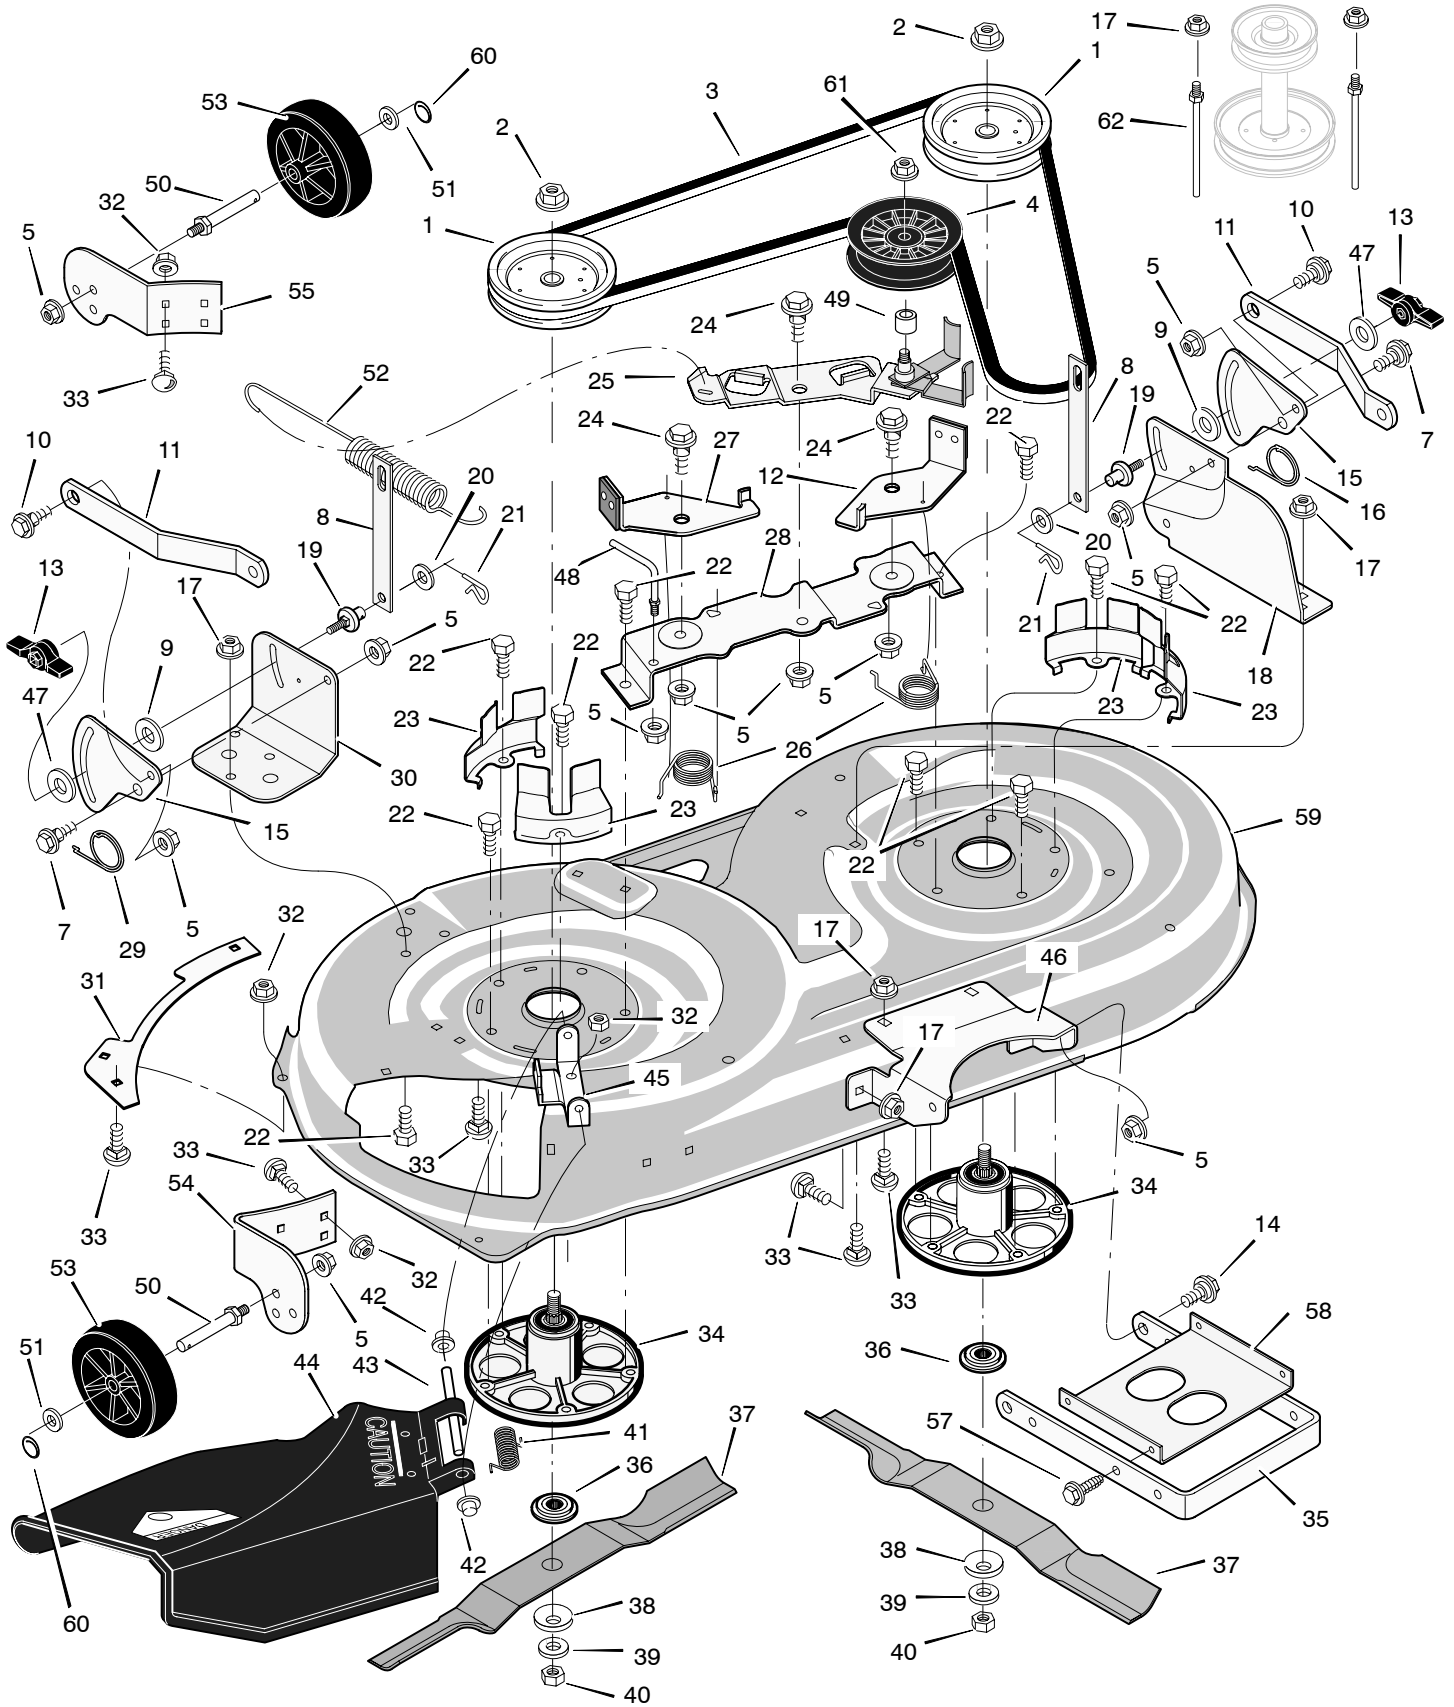

MODEL 425016x48A

REPAIR PARTS MOWER HOUSING

MODEL 425016x48A

REPAIR PARTS MOWER HOUSING

Key No.	Part No.	Description	Key No.	Part No.	Description
1	094199	Pulley, Jackshaft	33	002x53	Bolt, Carriage
2	15x140	Nut, Hex	34	1001200	Mandrell Housing
3	037x88	Belt, Mower Drive	35	690539E701	Bracket, Suspension
4	690387	Pulley, Idler	36	690411	Adapter, Blade
5	015x84	Nut, Flange	37	095100E701	Blade
7	009x51	Bolt, Shoulder	38	17x166	Washer
8	690212E701	Link, Lift	39	17x165	Washer
9	094137	Pad, Friction	40	15x100	Nut
10	009x52	Bolt, Shoulder	41	0166x4	Spring
11	094055E701	Bracket, Suspension	42	028x23	Cap, Push On
12	094049E701	Pad Assembly, Left Brake	43	094957 Z	Rod, Deflector
13	094068	Knob	44	094707SE	Deflector Assembly
14	009x58	Bolt, Shoulder	45	094956E701	Bracket, Deflector Hinge
15	094128E701	Plate, Suspension	46	094190E701	Bracket, Front Hanger
16	166x43	Spring	47	017x45	Washer
17	015x79	Nut, Flange	48	094781	Guide, Belt
18	094192E701	Bracket, Suspension	49	690369	Spacer
19	095194	Pin, Hanger	50	094025	Bolt, Axle
20	017x91	Washer	51	017x91	Washer
21	0031x4	Pin, Hair	52	165x119	Spring, Extension
22	0025x7	Bolt	53	092683	Wheel, Gage
23	094051E701	Cover, Pulley	54	1001260E701	Bracket, Right Wheel
24	009x39	Bolt, Shoulder	55	092423E701	Bracket, Left Wheel
25	690408E700	Arm, Idler	56	009x52	Bolt, Shoulder
26	166x41	Spring	57	26x249	Screw
27	094047E701	Pad Assembly, Right Brake	58	094604E701	Stiffener
28	094193E701	Bracket, Brake	59	094814E701	Housing, Blade *
29	166x42	Spring	60	031x11	Ring, Locking
30	094191E701	Bracket, Suspension	61	015x98	Nut, Flange
31	092426E701	Plate	1-61	7601032	Complete Mower Housing Assy.
32	015x88	Nut, Flange	62	094066	Guide, Belt

* Includes Key No. 17, 18, 30, 31, 32, 33, 45, 46, 53, 54, 55, and 56.

* This part is included when ordering Key number 34.