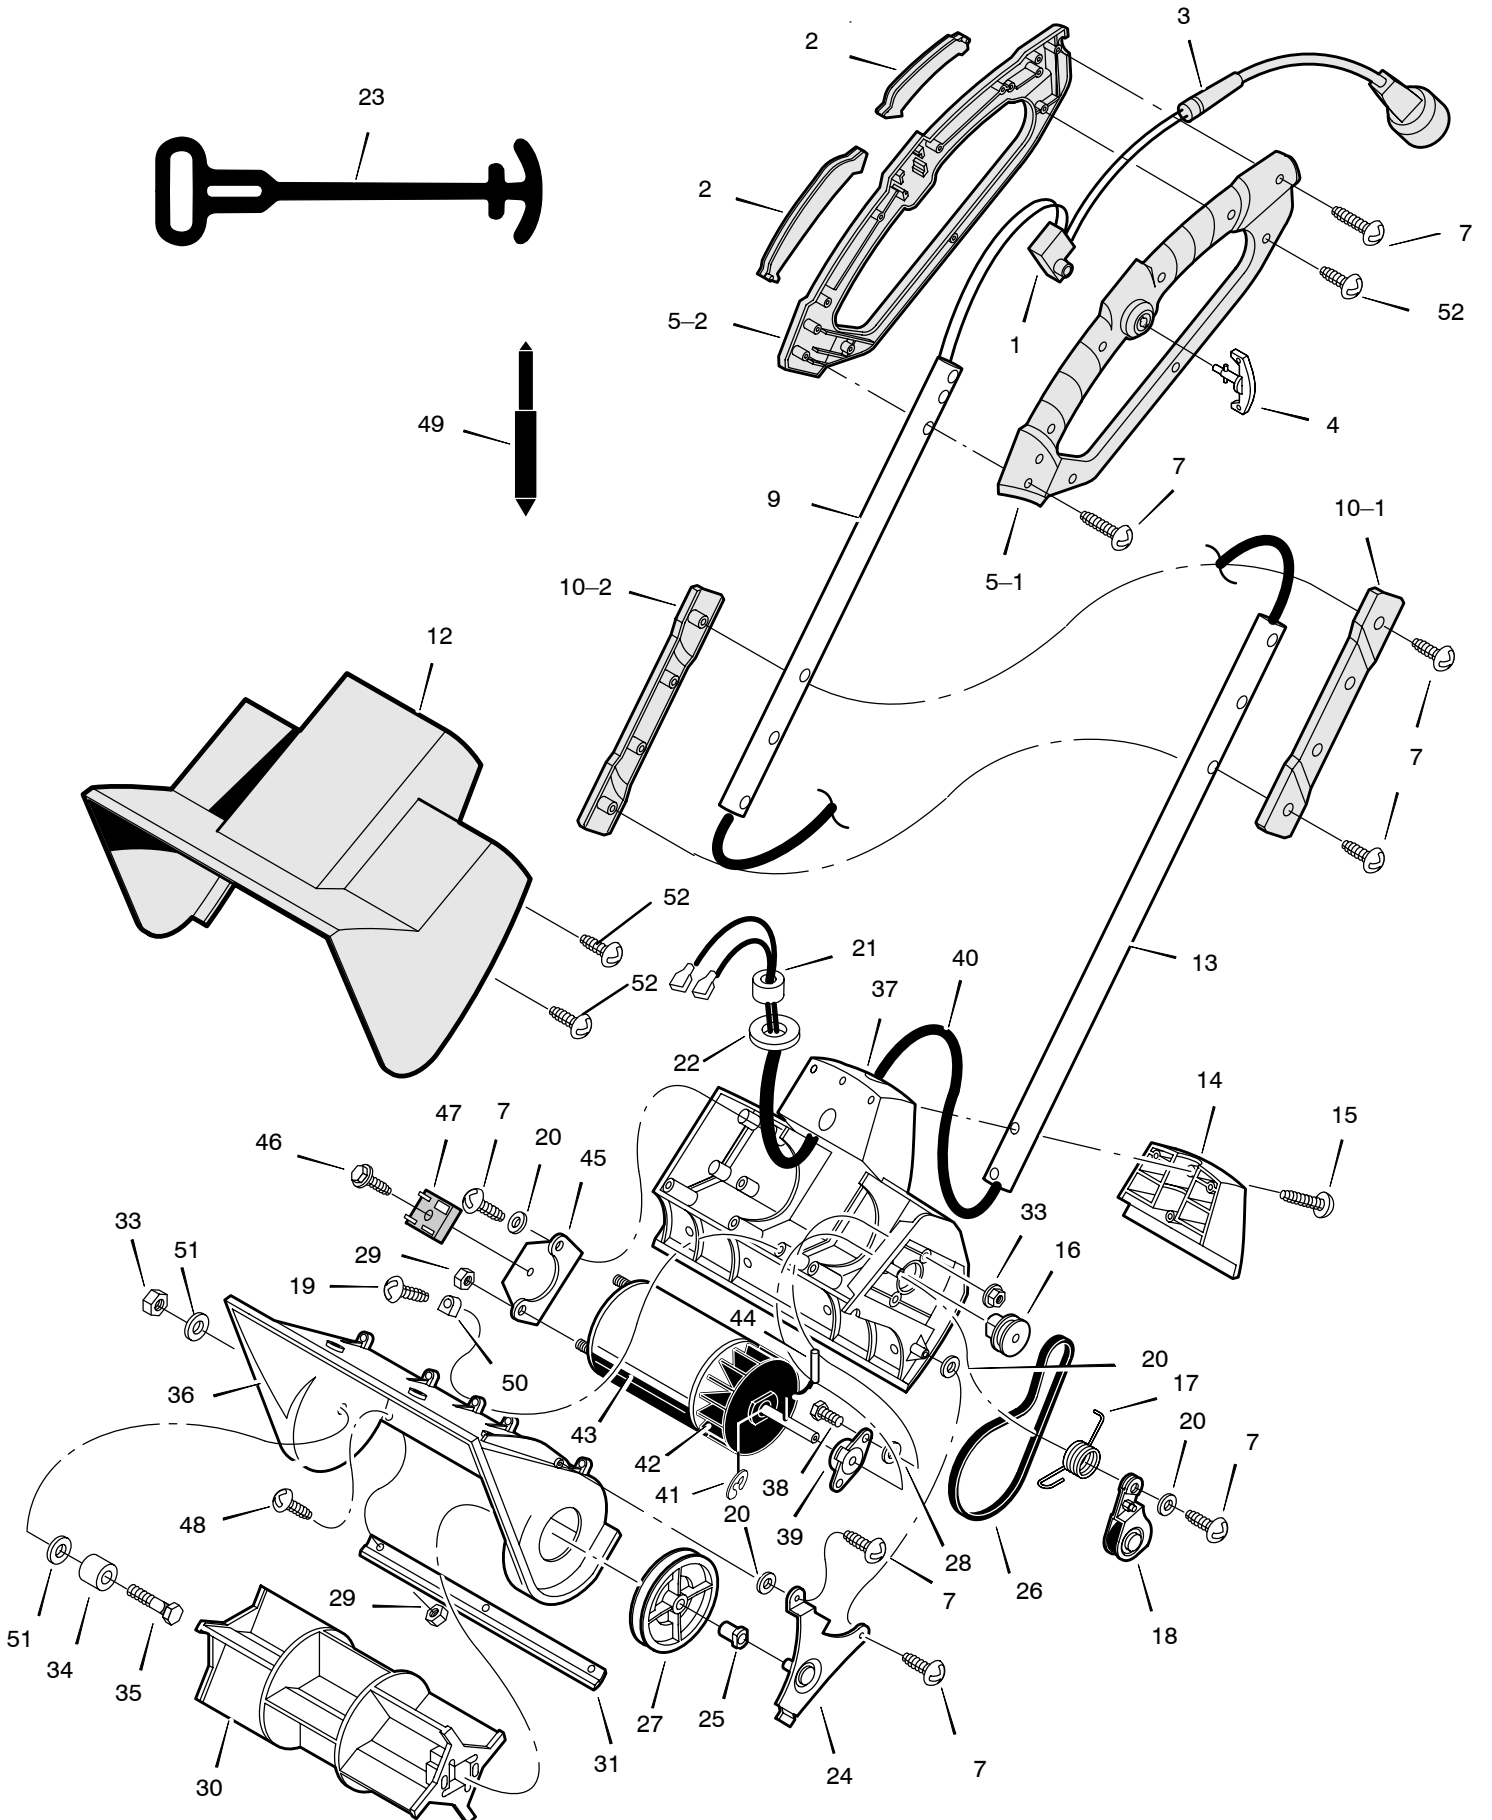

**MODEL 612000x30NA**  
**MODÈLE 612000x30NA**

**REPAIR PARTS**  
**PIÈCES DE RECHANGE**

**MODEL 612000x30NA**  
**MODÈLE 612000x30NA**

**REPAIR PARTS**  
**PIÈCES DE RECHANGE**

Key No.	Part No.	Description	Key No.	Part No.	Description
1	780083	Switch, Trigger	27	577396	Pulley, Driven E12"
2	578558	Trigger, Lever 12"	28	6711	Washer, Plastic
3	578568	Lead, Connecting	29	312300	Nut, #10-24 CNHKHX
4	780625	Key -Double Notch	30	577395	Impeller, 12"
5	578954	Set, Grip Trigger L&R 12"	31	577447	Blade, Scraper
5-1	-----	Order Set	33	15X143	Nut, 1/4-20 WDFLcenter Lock
5-2	-----	Order Set	34	582947	Spacer, Impeller
7	1694	Screw, #8 X 3/4 Poly	35	710263	Screw, 1/4-20X1.00
9	578847E701	Tube -Handle, Upper	36	577393	Housing, Impel 12"
10	578472	Set, Grip Center 12"	37	577392	Housing, Lower 12"
10-1	--	Order Set	38	313686	Screw, 1/4-20X.50
10-2	-----	Order Set	39	904975	Bearing, Self Align
12	577394	Housing, Upper 12"	40	905018	Wire Harness, E12"
13	577444E701	Handle, Lower	41	577598	Ring, Ret E
14	577450	Housing, Rear 12"	42	760256	Fan, Motor, Extended
15	780115	Screw, 10-9 X 1.062	43	1501639	Motor, 120V
16	580255	Pulley, Engine	44	12569	Pin, Grooved
17	577502	Spring, Torsion	45	577451	Bracket, Motor Mount
18	578732	Pulley, Idler & Brkt. Assy	46	905135	Screw, #6-32X.75
19	578928	Screw, #8 X1.00	47	780062	Rectifier, Full Wave
20	1501547	#8 Washer	48	577534	Screw, 10-32X.50
21	780026	Clamp, Heyco	49	1740	Probe, Plastic
22	73812	Washer, Flat .505 X 1.00X.06	50	578957	Plug, Retainer
23	10542	Strain Relief, Cord	51	780234	Washer, 3/4X1/4X1/16
24	577536	Bracket, Assy Drive Pulley	52	1501757	Screw, #8X.375 Poly Grip
25	904970	Bearing-Bronze	-----	F-031043C	Book, Instruction
26	37X133	Belt			