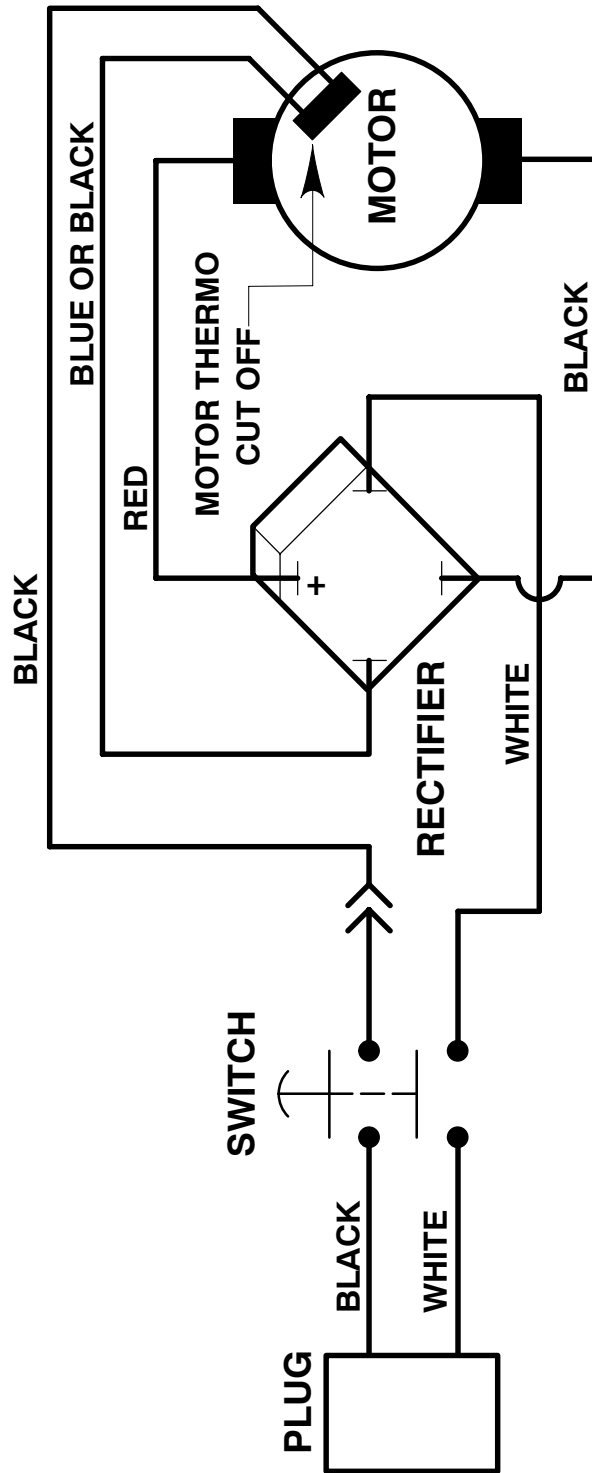

MODEL 612000x30NA
MODÈLE 612000x30NA

REPAIR PARTS
PIÈCES DE RECHANGE

Key No.	Part No.	Description	Key No.	Part No.	Description
1	780083	Switch, Trigger	27	577396	Pulley, Driven E12"
2	578558	Trigger, Lever 12"	28	6711	Washer, Plastic
3	578568	Lead, Connecting	29	312300	Nut, #10-24 CNHKHX
4	780625	Key -Double Notch	30	577395	Impeller, 12"
5	578954	Set, Grip Trigger L&R 12"	31	577447	Blade, Scraper
5-1	-----	Order Set	33	15X143	Nut, 1/4-20 WDFLcenter Lock
5-2	-----	Order Set	34	582947	Spacer, Impeller
7	1694	Screw, #8 X 3/4 Poly	35	710263	Screw, 1/4-20X1.00
9	578847E701	Tube -Handle, Upper	36	577393	Housing, Impel 12"
10	578472	Set, Grip Center 12"	37	577392	Housing, Lower 12"
10-1	--	Order Set	38	313686	Screw, 1/4-20X.50
10-2	-----	Order Set	39	904975	Bearing, Self Align
12	577394	Housing, Upper 12"	40	905018	Wire Harness, E12"
13	577444E701	Handle, Lower	41	577598	Ring, Ret E
14	577450	Housing, Rear 12"	42	760256	Fan, Motor, Extended
15	780115	Screw, 10-9 X 1.062	43	1501639	Motor, 120V
16	580255	Pulley, Engine	44	12569	Pin, Grooved
17	577502	Spring, Torsion	45	577451	Bracket, Motor Mount
18	578732	Pulley, Idler & Brkt. Assy	46	905135	Screw, #6-32X.75
19	578928	Screw, #8 X1.00	47	780062	Rectifier, Full Wave
20	1501547	#8 Washer	48	577534	Screw, 10-32X.50
21	780026	Clamp, Heyco	49	1740	Probe, Plastic
22	73812	Washer, Flat .505 X 1.00X.06	50	578957	Plug, Retainer
23	10542	Strain Relief, Cord	51	780234	Washer, 3/4X1/4X1/16
24	577536	Bracket, Assy Drive Pulley	52	1501757	Screw, #8X.375 Poly Grip
25	904970	Bearing-Bronze	-----	F-031043C	Book, Instruction
26	37X133	Belt			

WIRING DIAGRAM
MODEL 612000X30