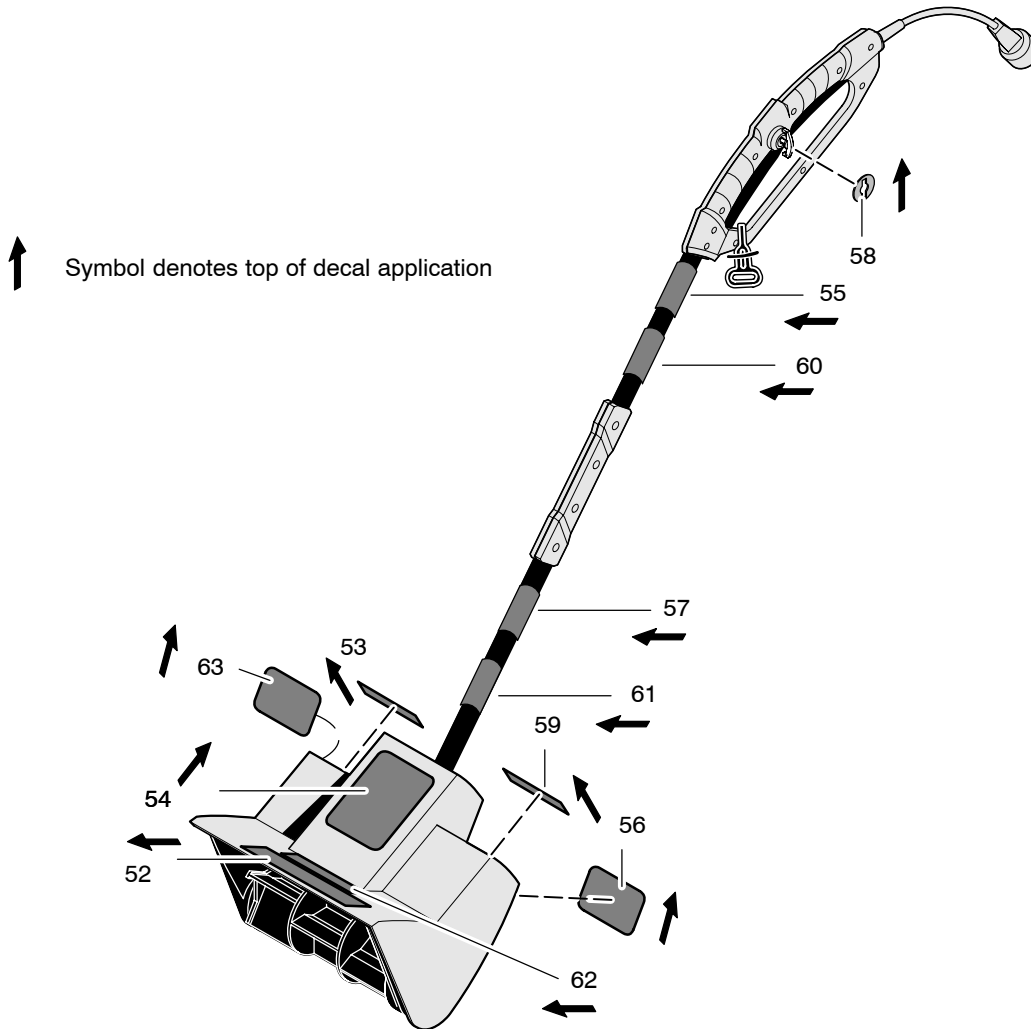

MODEL 612000x30NA
MODÈLE 612000x30NA

REPAIR PARTS
PIÈCES DE RECHANGE

Key No.	Part No.	Description	Key No.	Part No.	Description
52	761068	Decal, Danger Foot	58	903133	Decal, Key Lock
53	761113	Decal, Caution E12	59	761114	Decal, Caution
54	760780	Decal, Murray	60	762049	Decal, Motor Protection
55	761110	Decal, Cord Usage 12/14"	61	762050	Decal, Motor Protection
56	-----	Model Name Plate Not Serviceable	62	783027	Decal, Warning
57	761112	Decal, Pinched Wire	63	48X5236	Decal, Caution Rain