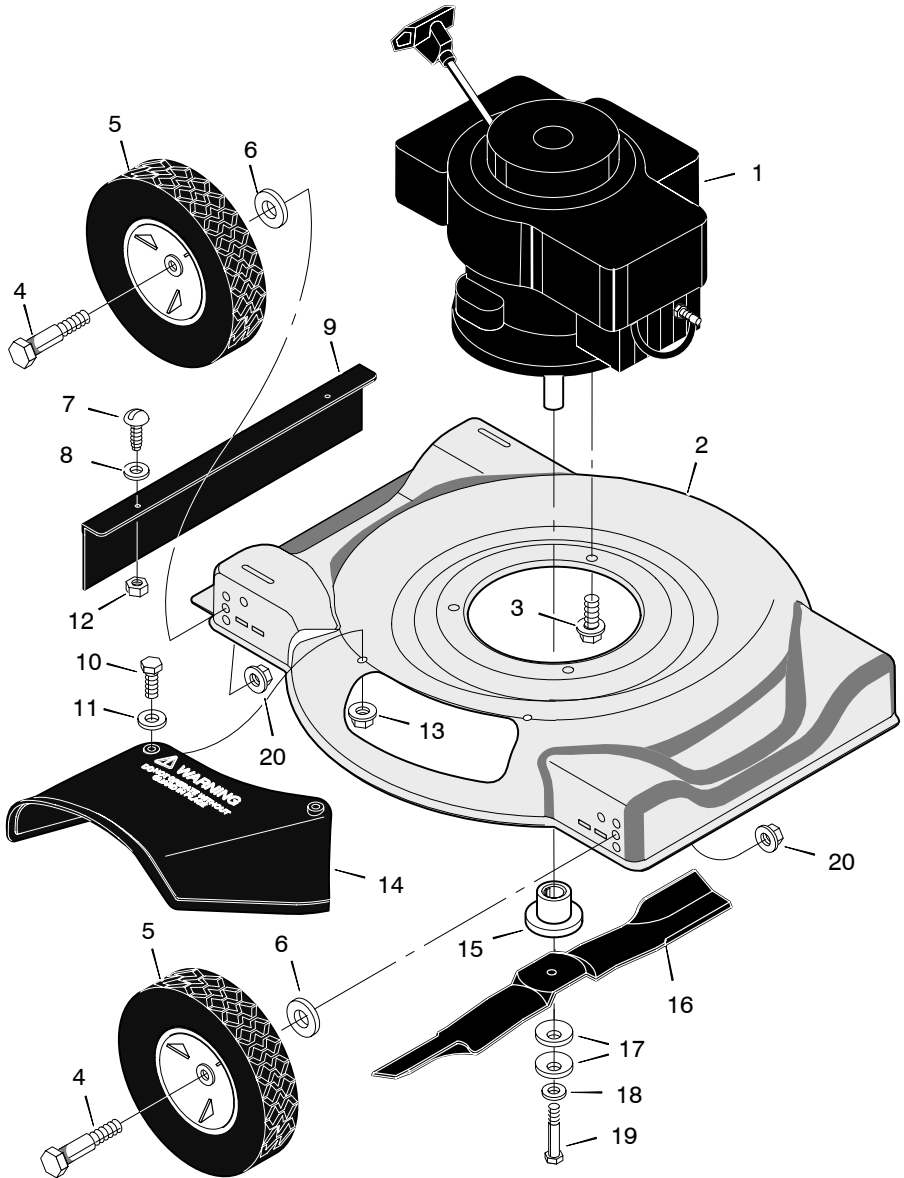

MOWER HOUSING

MOWER HOUSING

KEY NO.	PART NO.	DESCRIPTION
1	*	Engine, Briggs & Stratton
2	7950007	Housing
3	0025x6	Bolt, Engine
4	009x10	Bolt, Axle
5	#	Wheel and Tire #
6	845	Washer
7	004x21	Screw
8	017x38 Z	Washer
9	671912	Deflector, Rear
10	01x121	Bolt
11	017x37	Washer
12	15x102	Nut
13	15x116	Locknut
14	671929	Deflector, Chute
15	071056	Blade Adapter
16	042785E701	Blade - 20"
17	17x137	Washer, Blade
18	17x124	Washer
19	01x142	Bolt
20	015x68	Locknut
-	672733	Loose Parts Hardware Bag
-	F-050406L	Book, Instruction

* For information on Replacement Parts for this engine contact the manufacturer.

See the "Wheel And Tire Parts List" page.

HANDLE - BRIGGS & STRATTON MODELS

KEY NO.	PART NO.	DESCRIPTION	KEY NO.	PART NO.	DESCRIPTION
1	1101095E701	Handle, Upper (Black)	9	03x136	Screw
2	1102085E701	Handle, Lower (Black)	10	1101352	Clip, Cable
4	1101963E701	Lever, Stop	11	01x111	Bolt
6	1102093	Engine Stop Cable	12	845	Washer
7	043956	Guide, Rope	13	671914	Spacer
8	15x116	Locknut	14	015x84	Nut

HANDLE - TECUMSEH MODELS

KEY NO.	PART NO.	DESCRIPTION	KEY NO.	PART NO.	DESCRIPTION
1	1101095E701	Handle, Upper (Black)	9	03x136	Screw
2	1102085E701	Handle, Lower (Black)	10	1101352	Clip, Cable
4	1101963E701	Lever, Stop	11	01x111	Bolt
6	1102039	Engine Stop Cable	12	845	Washer
7	043956	Guide, Rope	13	671914	Spacer
8	15x116	Locknut	14	015x84	Nut

WHEELS AND TIRES

Look at the illustrations. Select the wheel and the tire you want and order from the following chart.

WHEEL SIZE & TYPE	A	B	C	D
6-inch Plastic, White	672788	----	----	----
6-inch Plastic, Gray	672789	----	----	----
7-inch Plastic, White	020270	----	----	----
7-inch Plastic, Gray	071597	----	----	----
8-inch Plastic, White	020271	----	----	----
8-inch Plastic, Gray	672060	071132	----	----
8-inch Ball Bearing, Gray	----	071134	----	----
12-inch, Gray	----	----	1102158	1102159