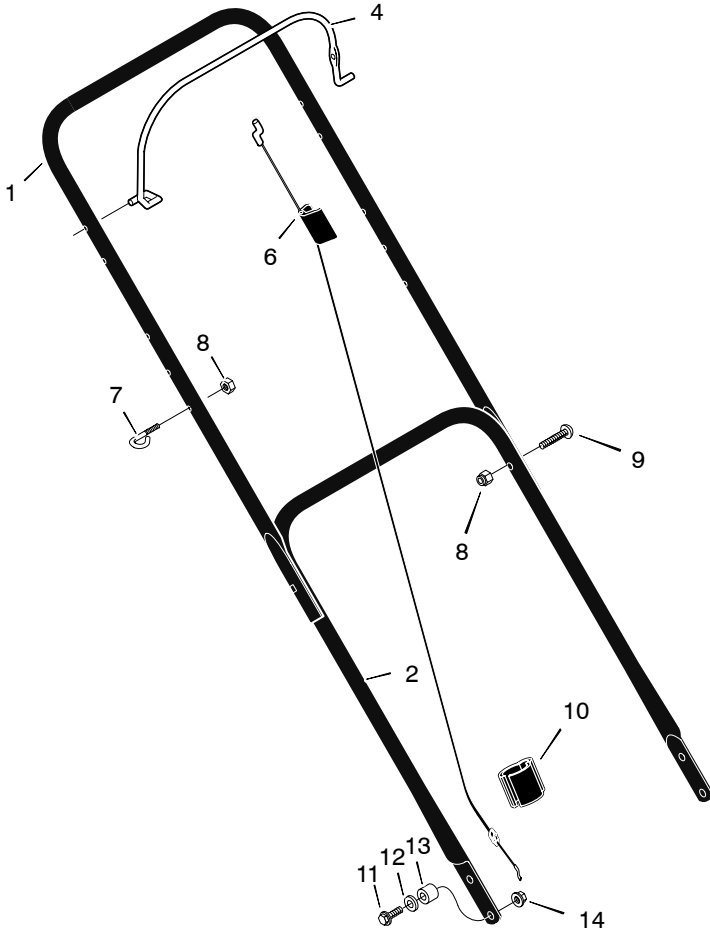

MOWER HOUSING

MOWER HOUSING

KEY NO.	PART NO.	DESCRIPTION
1	*	Engine, Briggs & Stratton
2	7950007	Housing
3	0025x6	Bolt, Engine
4	009x10	Bolt, Axle
5	#	Wheel and Tire #
6	845	Washer
7	004x21	Screw
8	017x38 Z	Washer
9	671912	Deflector, Rear
10	01x121	Bolt
11	017x37	Washer
12	15x102	Nut
13	15x116	Locknut
14	671929	Deflector, Chute
15	071056	Blade Adapter
16	042785E701	Blade - 20"
17	17x137	Washer, Blade
18	17x124	Washer
19	01x142	Bolt
20	015x68	Locknut
-	672733	Loose Parts Hardware Bag
-	F-050406L	Book, Instruction

* For information on Replacement Parts for this engine contact the manufacturer.

See the "Wheel And Tire Parts List" page.

HANDLE - BRIGGS & STRATTON MODELS

KEY NO.	PART NO.	DESCRIPTION	KEY NO.	PART NO.	DESCRIPTION
1	1101095E701	Handle, Upper (Black)	9	03x136	Screw
2	1102085E701	Handle, Lower (Black)	10	1101352	Clip, Cable
4	1101963E701	Lever, Stop	11	01x111	Bolt
6	1102093	Engine Stop Cable	12	845	Washer
7	043956	Guide, Rope	13	671914	Spacer
8	15x116	Locknut	14	015x84	Nut

HANDLE - TECUMSEH MODELS

KEY NO.	PART NO.	DESCRIPTION	KEY NO.	PART NO.	DESCRIPTION
1	1101095E701	Handle, Upper (Black)	9	03x136	Screw
2	1102085E701	Handle, Lower (Black)	10	1101352	Clip, Cable
4	1101963E701	Lever, Stop	11	01x111	Bolt
6	1102039	Engine Stop Cable	12	845	Washer
7	043956	Guide, Rope	13	671914	Spacer
8	15x116	Locknut	14	015x84	Nut

WHEELS AND TIRES

Look at the illustrations. Select the wheel and the tire you want and order from the following chart.

WHEEL SIZE & TYPE	A	B	C	D
6-inch Plastic, White	672788	----	----	----
6-inch Plastic, Gray	672789	----	----	----
7-inch Plastic, White	020270	----	----	----
7-inch Plastic, Gray	071597	----	----	----
8-inch Plastic, White	020271	----	----	----
8-inch Plastic, Gray	672060	071132	----	----
8-inch Ball Bearing, Gray	----	071134	----	----
12-inch, Gray	----	----	1102158	1102159