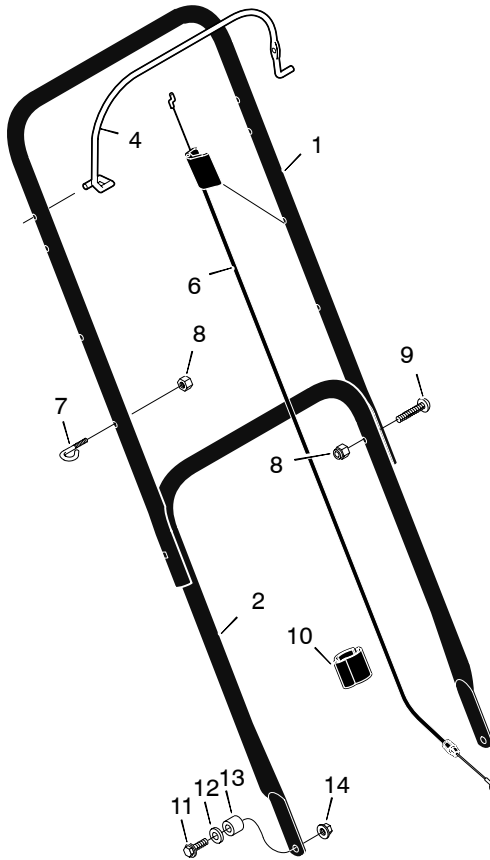

MOWER HOUSING

MOWER HOUSING

KEY NO.	PART NO.	DESCRIPTION
1	*	Engine, Briggs & Stratton
2	7950007	Housing
3	0025x6	Bolt, Engine
4	009x10	Bolt, Axle
5	#	Wheel and Tire #
6	845	Washer
7	004x21	Screw
8	017x38 Z	Washer
9	671912	Deflector, Rear
10	01x121	Bolt
11	017x37	Washer
12	15x102	Nut
13	15x116	Locknut
14	671929	Deflector, Chute
15	071056	Blade Adapter
16	042785E701	Blade - 20"
17	17x137	Washer, Blade
18	17x124	Washer
19	01x142	Bolt
20	015x68	Locknut
-	672733	Loose Parts Hardware Bag
-	F-050406L	Book, Instruction

* For information on Replacement Parts for this engine contact the manufacturer.

See the "Wheel And Tire Parts List" page.

HANDLE - BRIGGS & STRATTON MODELS

KEY NO.	PART NO.	DESCRIPTION	KEY NO.	PART NO.	DESCRIPTION
1	1101095E701	Handle, Upper (Black)	9	03x136	Screw
2	1102085E701	Handle, Lower (Black)	10	1101352	Clip, Cable
4	1101963E701	Lever, Stop	11	01x111	Bolt
6	1102093	Engine Stop Cable	12	845	Washer
7	043956	Guide, Rope	13	671914	Spacer
8	15x116	Locknut	14	015x84	Nut

HANDLE - TECUMSEH MODELS

KEY NO.	PART NO.	DESCRIPTION	KEY NO.	PART NO.	DESCRIPTION
1	1101095E701	Handle, Upper (Black)	9	03x136	Screw
2	1102085E701	Handle, Lower (Black)	10	1101352	Clip, Cable
4	1101963E701	Lever, Stop	11	01x111	Bolt
6	1102039	Engine Stop Cable	12	845	Washer
7	043956	Guide, Rope	13	671914	Spacer
8	15x116	Locknut	14	015x84	Nut

WHEELS AND TIRES

Look at the illustrations. Select the wheel and the tire you want and order from the following chart.

WHEEL SIZE & TYPE	A	B	C	D
6-inch Plastic, White	672788	----	----	----
6-inch Plastic, Gray	672789	----	----	----
7-inch Plastic, White	020270	----	----	----
7-inch Plastic, Gray	071597	----	----	----
8-inch Plastic, White	020271	----	----	----
8-inch Plastic, Gray	672060	071132	----	----
8-inch Ball Bearing, Gray	----	071134	----	----
12-inch, Gray	----	----	1102158	1102159