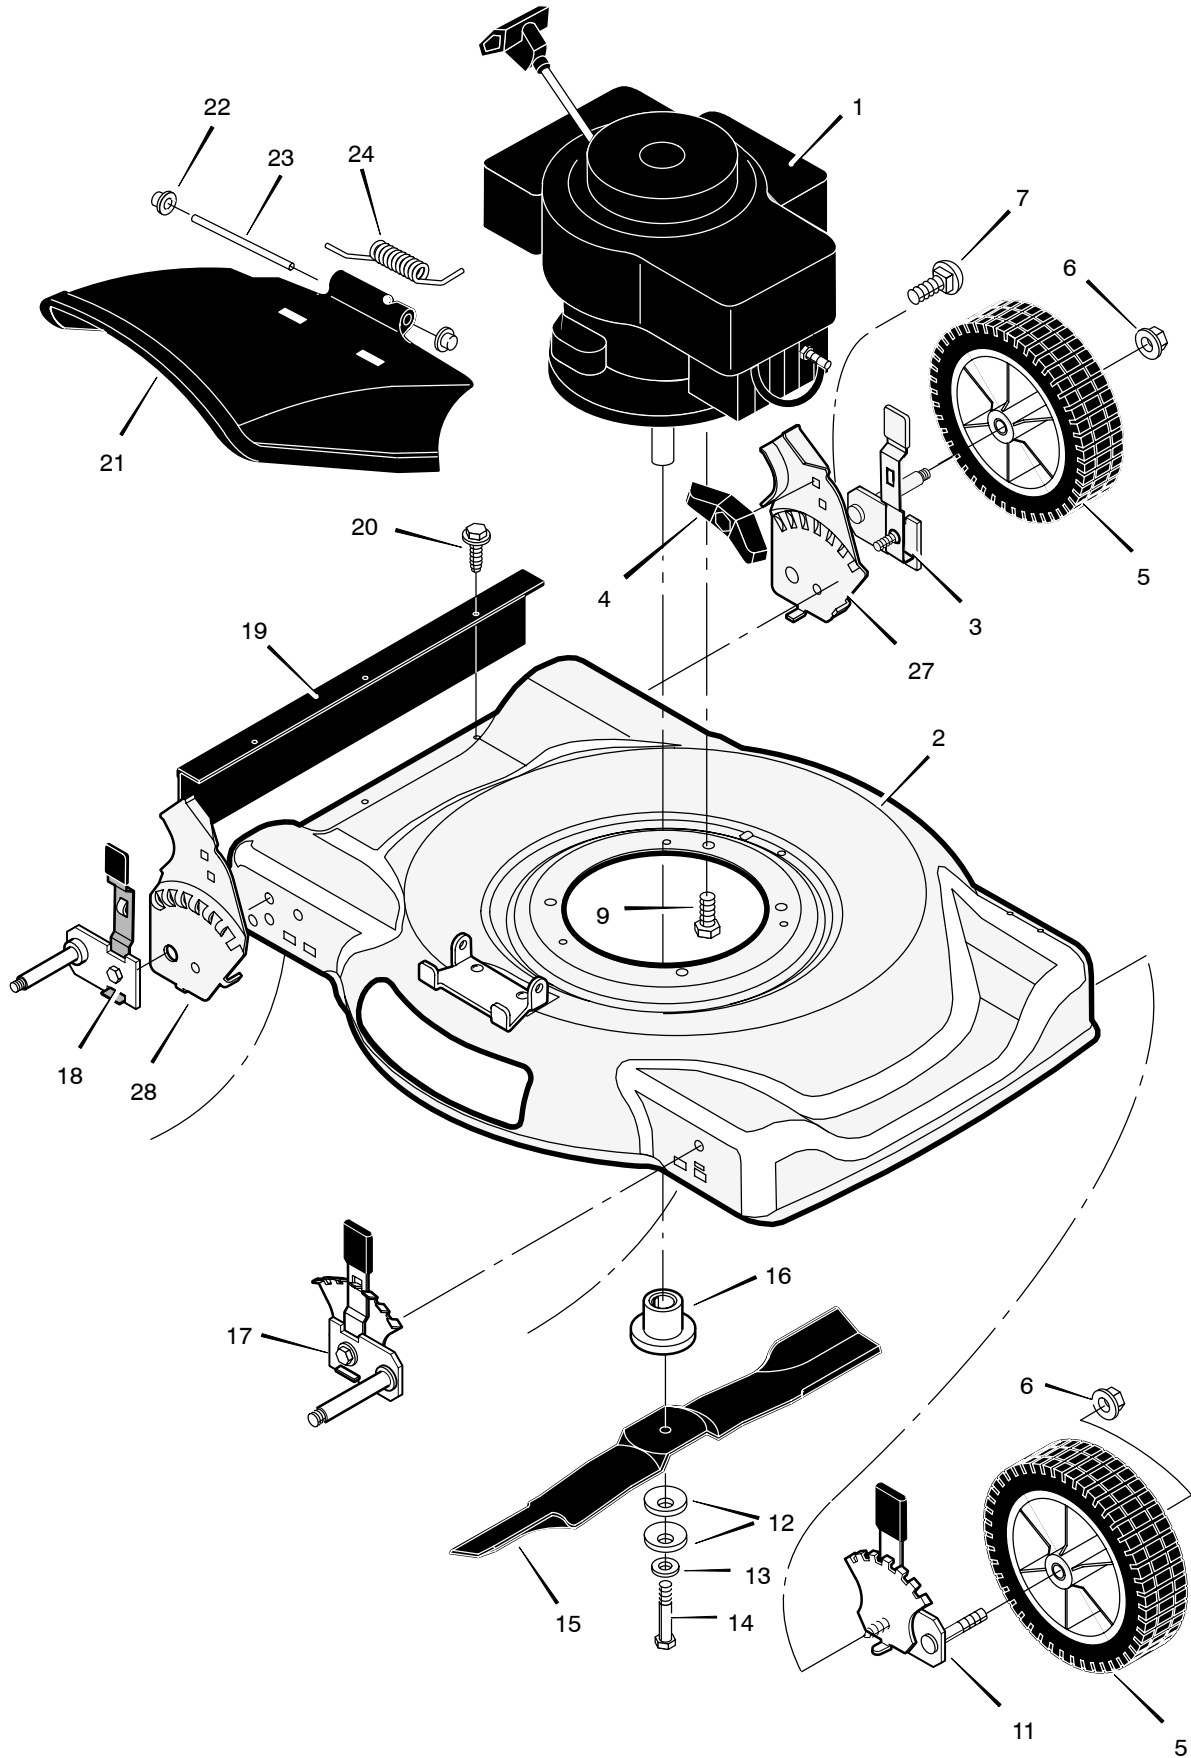

# MODEL 221010X99A

## HOUSING ASSEMBLY

KEY NO.	DESCRIPTION	PART NO.
1	Engine	— ‡ —
2	Housing	776022
3	Height Adjuster, Left Rear (7" Wheels)	672637
4	Knob	071495
5	Wheel and Tire	020270
6	Locknut, Flange	015x84
7	Bolt, Carriage	002x81
9	Bolt, Engine	0025x6
10	Nut	015x68
11	Height Adjuster, Left Front (7" Wheels)	672635
12	Washer, Belleville	17x137
13	Washer	17x124
14	Bolt, Hex	01x142
15	Blade, Side Discharge	042225E701
16	Adapter, Blade	071056
17	Height Adjuster, Right Front (7" Wheels)	672634
18	Height Adjuster, Right Rear (7" Wheels)	672636
19	Guard, Rear	672738
20	Screw	26x245
21	Deflector, Chute	672421
22	Push-On Cap	028x42
23	Pin, Pivot	215x11 Z
24	Spring	0166x5
27	Bracket, Left Handle	1101303E700
28	Bracket, Right Handle	1101302E700
—	Book, Instruction	F-040400L

\* For information on Replacement Parts for this engine contact the manufacturer.

KEY NO.	DESCRIPTION	PART NO.
1	Handle, Upper (Black)	1101556E701
2	Handle, Lower (Black)	071137E701
3	Bolt	002x77
4	Knob, Plastic	071294
7	Locknut	15x116
12	Guide, Rope	071530
13	Engine Stop Lever	043653E701
14	Bracket, Stop Lever	1101454
15	Fastener, Cable	1101353
16	Engine Stop Cable	672840