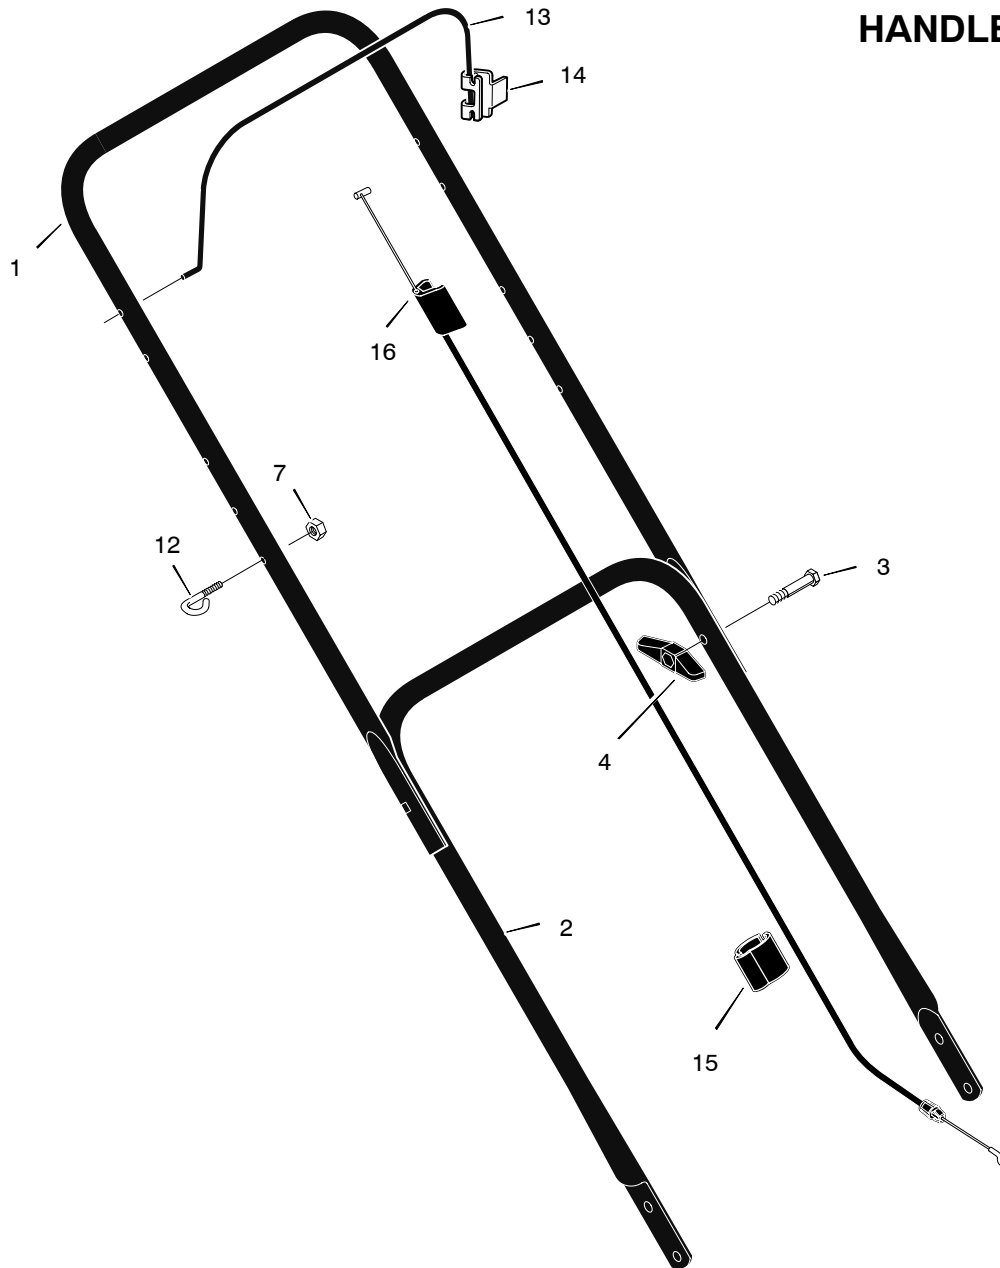

# MODEL 221010X99A

## HOUSING ASSEMBLY

KEY NO.	DESCRIPTION	PART NO.
1	Engine	— ‡ —
2	Housing	776022
3	Height Adjuster, Left Rear (7" Wheels)	672637
4	Knob	071495
5	Wheel and Tire	020270
6	Locknut, Flange	015x84
7	Bolt, Carriage	002x81
9	Bolt, Engine	0025x6
10	Nut	015x68
11	Height Adjuster, Left Front (7" Wheels)	672635
12	Washer, Belleville	17x137
13	Washer	17x124
14	Bolt, Hex	01x142
15	Blade, Side Discharge	042225E701
16	Adapter, Blade	071056
17	Height Adjuster, Right Front (7" Wheels)	672634
18	Height Adjuster, Right Rear (7" Wheels)	672636
19	Guard, Rear	672738
20	Screw	26x245
21	Deflector, Chute	672421
22	Push-On Cap	028x42
23	Pin, Pivot	215x11 Z
24	Spring	0166x5
27	Bracket, Left Handle	1101303E700
28	Bracket, Right Handle	1101302E700
—	Book, Instruction	F-040400L

\* For information on Replacement Parts for this engine contact the manufacturer.

KEY NO.	DESCRIPTION	PART NO.
1	Handle, Upper (Black)	1101556E701
2	Handle, Lower (Black)	071137E701
3	Bolt	002x77
4	Knob, Plastic	071294
7	Locknut	15x116
12	Guide, Rope	071530
13	Engine Stop Lever	043653E701
14	Bracket, Stop Lever	1101454
15	Fastener, Cable	1101353
16	Engine Stop Cable	672840