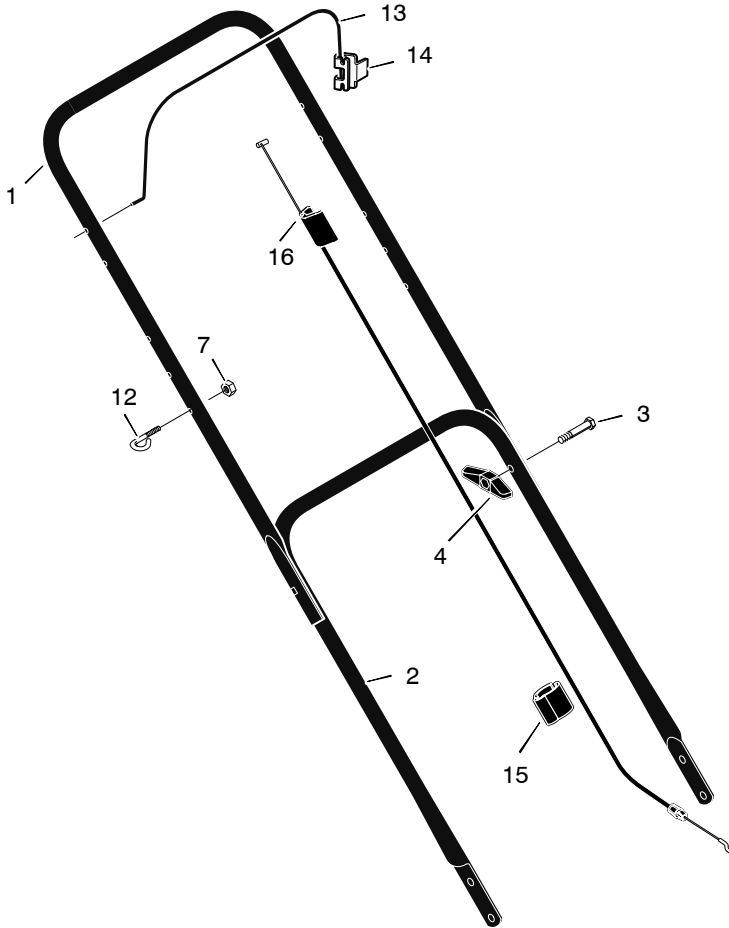

HANDLE – BRIGGS & STRATTON MODELS

KEY NO.	DESCRIPTION	PART NO.	KEY NO.	DESCRIPTION	PART NO.
1	Handle, Upper (Black)	1101556E701	12	Guide, Rope	071530
	Handle, Upper (Gray)	1101556E724	13	Engine Stop Lever	043653E700
2	Handle, Lower (Black)	71137E701	14	Bracket, Stop Lever	1101454
	Handle, Lower (Gray)	71137E724	15	Fastener, Cable	1101353
3	Bolt	002x77	16	Engine Stop Cable *	672840
4	Knob, Plastic	071294		Engine Stop Cable #	1101181
7	Locknut	15x116			

* Used on Briggs & Stratton Classic, Sprint, and Quattro, Q-Style and QS-Style engines.

Used on Briggs & Stratton Quantum engines.

HANDLE – TECUMSEH ENGINE MODELS

KEY NO.	DESCRIPTION	PART NO.	KEY NO.	DESCRIPTION	PART NO.
1	Handle, Upper (Black) Handle, Upper (Gray)	1101556E701 1101556E724	6	Engine Stop Cable	672835
2	Handle, Lower (Black) Handle, Lower (Gray)	71137E701 71137E724	7	Guide, Rope	071530
3	Bracket, Stop Lever	1101454	8	Locknut	15x116
4	Lever, Stop	043653E700	9	Bolt	002x77
5	Knob, Plastic	071294	10	Fastener, Cable	1101353

Look at the illustrations. Select the wheel and the tire you want and order from the following chart.

WHEEL SIZE & TYPE	A	B	C	D
6-inch Plastic, White	672768	—	—	—
6-inch Plastic, Gray	672769	—	—	—
7-inch Plastic, White	020270	—	—	—
7-inch Plastic, Gray	071597	—	—	—
8-inch Plastic, White	020271	—	—	—
8-inch Plastic, Gray	672060	071132	—	—
8-inch Metal, White	043414	—	—	—
8-inch Ball Bearing, Gray	—	071134	—	—
14-inch, Gray	—	—	672074	672745
14-in, Ball Bearing, Gray	—	—	672062	071840