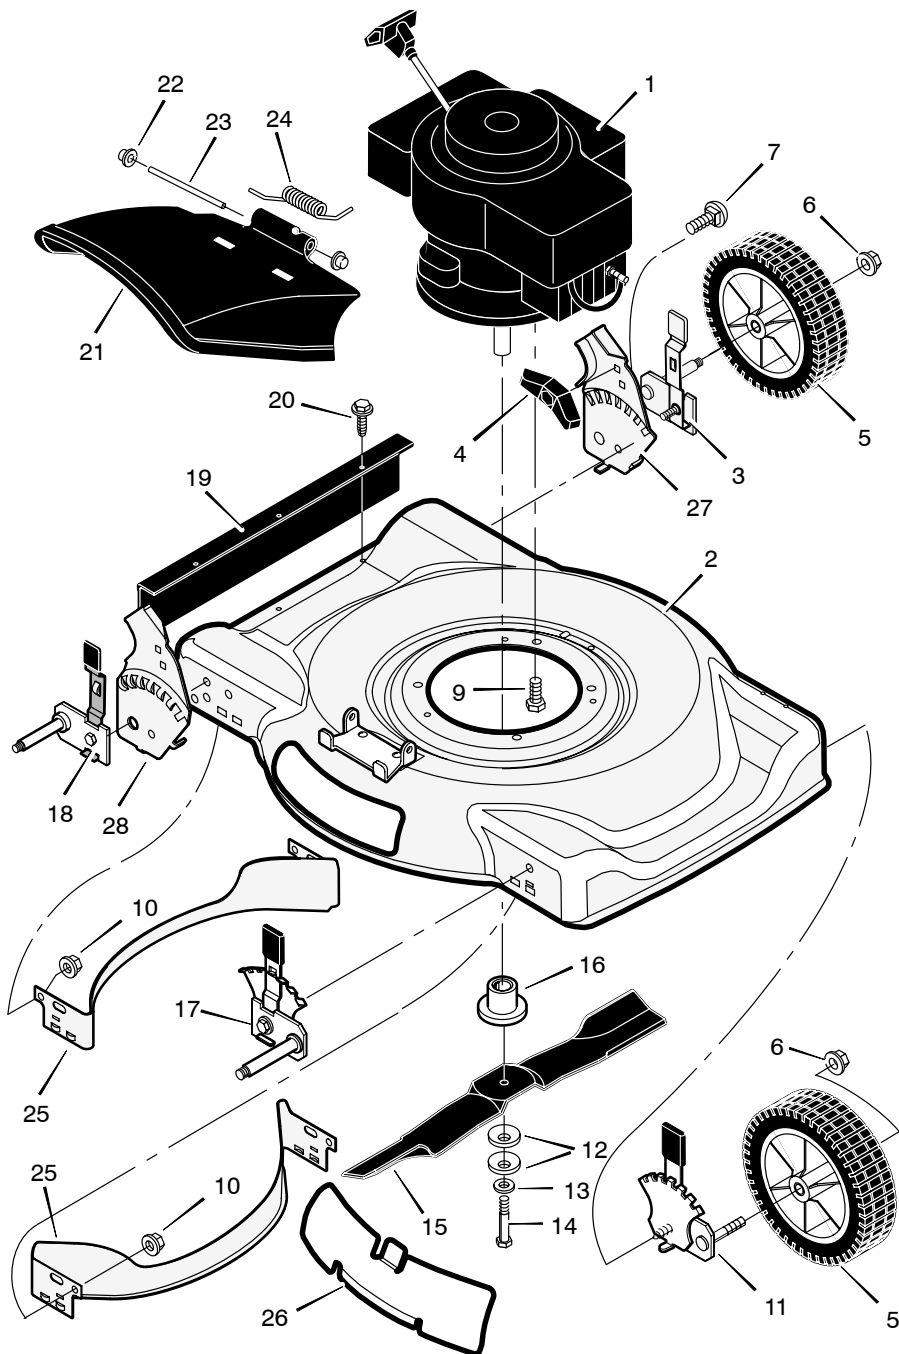

MODELS WITH STANDARD WHEELS

MODELS WITH STANDARD WHEELS

KEY NO.	DESCRIPTION	PART NO.
1	Engine ‡	_____
2	Housing	776022
3	Height Adjuster, Left Rear (8" Wheels)	672641
	Height Adjuster, Left Rear (7" Wheels)	672637
4	Knob	071495
5	Wheel and Tire #	_____
6	Locknut, Flange	015x84
7	Bolt, Carriage	002x81
9	Bolt, Engine	0025x6
10	Nut	015x68
11	Height Adjuster, Left Front (8" Wheels)	672601
	Height Adjuster, Left Front (7" Wheels)	672635
12	Washer, Belleville	17x137
13	Washer	17x124
14	Bolt, Hex	01x142
15	Blade, Side Discharge	042225E701
	Blade, Mulcher	1101120E701
16	Adapter, Blade	071056
17	Height Adjuster, Right Front (8" Wheels)	672600
	Height Adjuster, Right Front (7" Wheels)	672634
18	Height Adjuster, Right Rear (8" Wheels)	672640
	Height Adjuster, Right Rear (7" Wheels)	672636
19	Guard, Rear	672738
20	Screw	26x245
21	Deflector, Chute	672421
22	Push-On Cap	028x42
23	Pin, Pivot	215x11 Z
24	Spring	0166x5
25	Baffle –<i>Optional Accessory</i>	672744E701
26	Plate, Mulcher –<i>Optional Accessory</i>	672422 Z
27	Bracket, Left Handle	1101303E700
28	Bracket, Right Handle	1101302E700
–	Book, Instruction	F–030405L

‡ Parts are available from an Authorized Engine Service Center. See “Engines, Gasoline” or “Gasoline Engines” in the yellow pages of the telephone directory.

See the “Wheel And Tire Parts List” page.