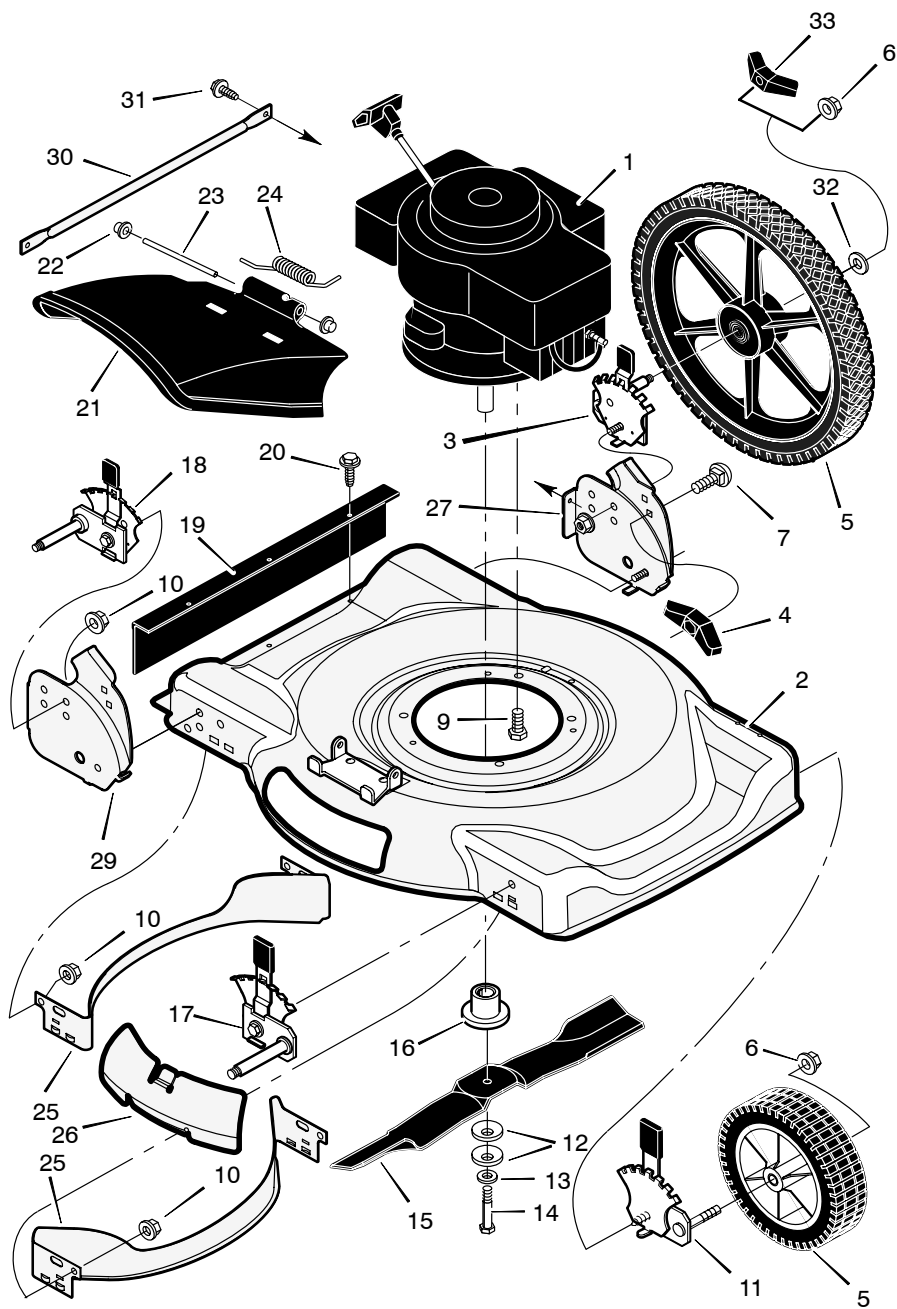

MODELS WITH 14" REAR WHEELS

MODELS WITH 14" REAR WHEELS

KEY NO.	DESCRIPTION	PART NO.
1	Engine ‡	_____
2	Housing	776024
3	Height Adjuster, Left Rear	672645
4	Knob	071495
5	Wheel and Tire #	_____
6	Locknut, Flange	015x84
7	Bolt, Carriage	002x81
9	Bolt, Engine	0025x6
10	Nut	015x68
11	Height Adjuster, Left Front	672601
12	Washer, Belleville	17x137
13	Washer	17x124
14	Bolt, Hex	01x142
15	Blade, Side Discharge	042225E701
	Blade, Mulcher	1101120E701
16	Adapter, Blade	071056
17	Height Adjuster, Right Front	672600
18	Height Adjuster, Right Rear	672644
19	Guard, Rear	672738
20	Screw	26x245
21	Deflector, Chute	672421
22	Push-On Cap	028x42
23	Pin, Pivot	215x11 Z
24	Spring	0166x5
25	Baffle	672744E701
26	Plate, Mulcher (<i>Optional Accessory</i>)	672422 Z
27	Bracket, Left Handle	1101305E700
29	Bracket, Right Handle	1101304E700
30	Brace	672728E700
31	Screw	26x263
32	Washer	017x91 Z
33	Knob, Axle	672449
–	Book, Instruction	F-030405L

‡ Parts are available from an Authorized Engine Service Center. See "Engines, Gasoline" or "Gasoline Engines" in the yellow pages of the telephone directory.

See the "Wheel And Tire Parts List" page.