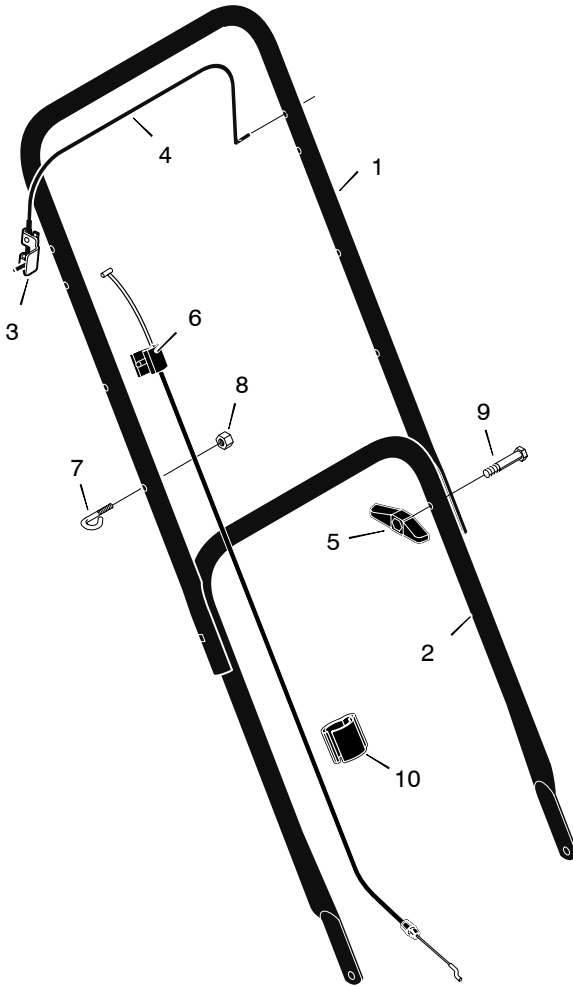

HANDLE – BRIGGS & STRATTON MODELS

KEY NO.	DESCRIPTION	PART NO.	KEY NO.	DESCRIPTION	PART NO.
1	Handle, Upper (Black)	1101556E701	12	Guide, Rope	071530
	Handle, Upper (Gray)	1101556E724	13	Engine Stop Lever	043653E700
2	Handle, Lower (Black)	71137E701	14	Bracket, Stop Lever	1101454
	Handle, Lower (Gray)	71137E724	15	Fastener, Cable	1101353
3	Bolt	002x77	16	Engine Stop Cable *	672840
4	Knob, Plastic	071294		Engine Stop Cable #	1101181
7	Locknut	15x116			

* Used on Briggs & Stratton Classic, Sprint, and Quattro, Q-Style and QS-Style engines.

Used on Briggs & Stratton Quantum engines.

HANDLE – TECUMSEH ENGINE MODELS

KEY NO.	DESCRIPTION	PART NO.	KEY NO.	DESCRIPTION	PART NO.
1	Handle, Upper (Black) Handle, Upper (Gray)	1101556E701 1101556E724	6	Engine Stop Cable	672835
2	Handle, Lower (Black) Handle, Lower (Gray)	71137E701 71137E724	7	Guide, Rope	071530
3	Bracket, Stop Lever	1101454	8	Locknut	15x116
4	Lever, Stop	043653E700	9	Bolt	002x77
5	Knob, Plastic	071294	10	Fastener, Cable	1101353