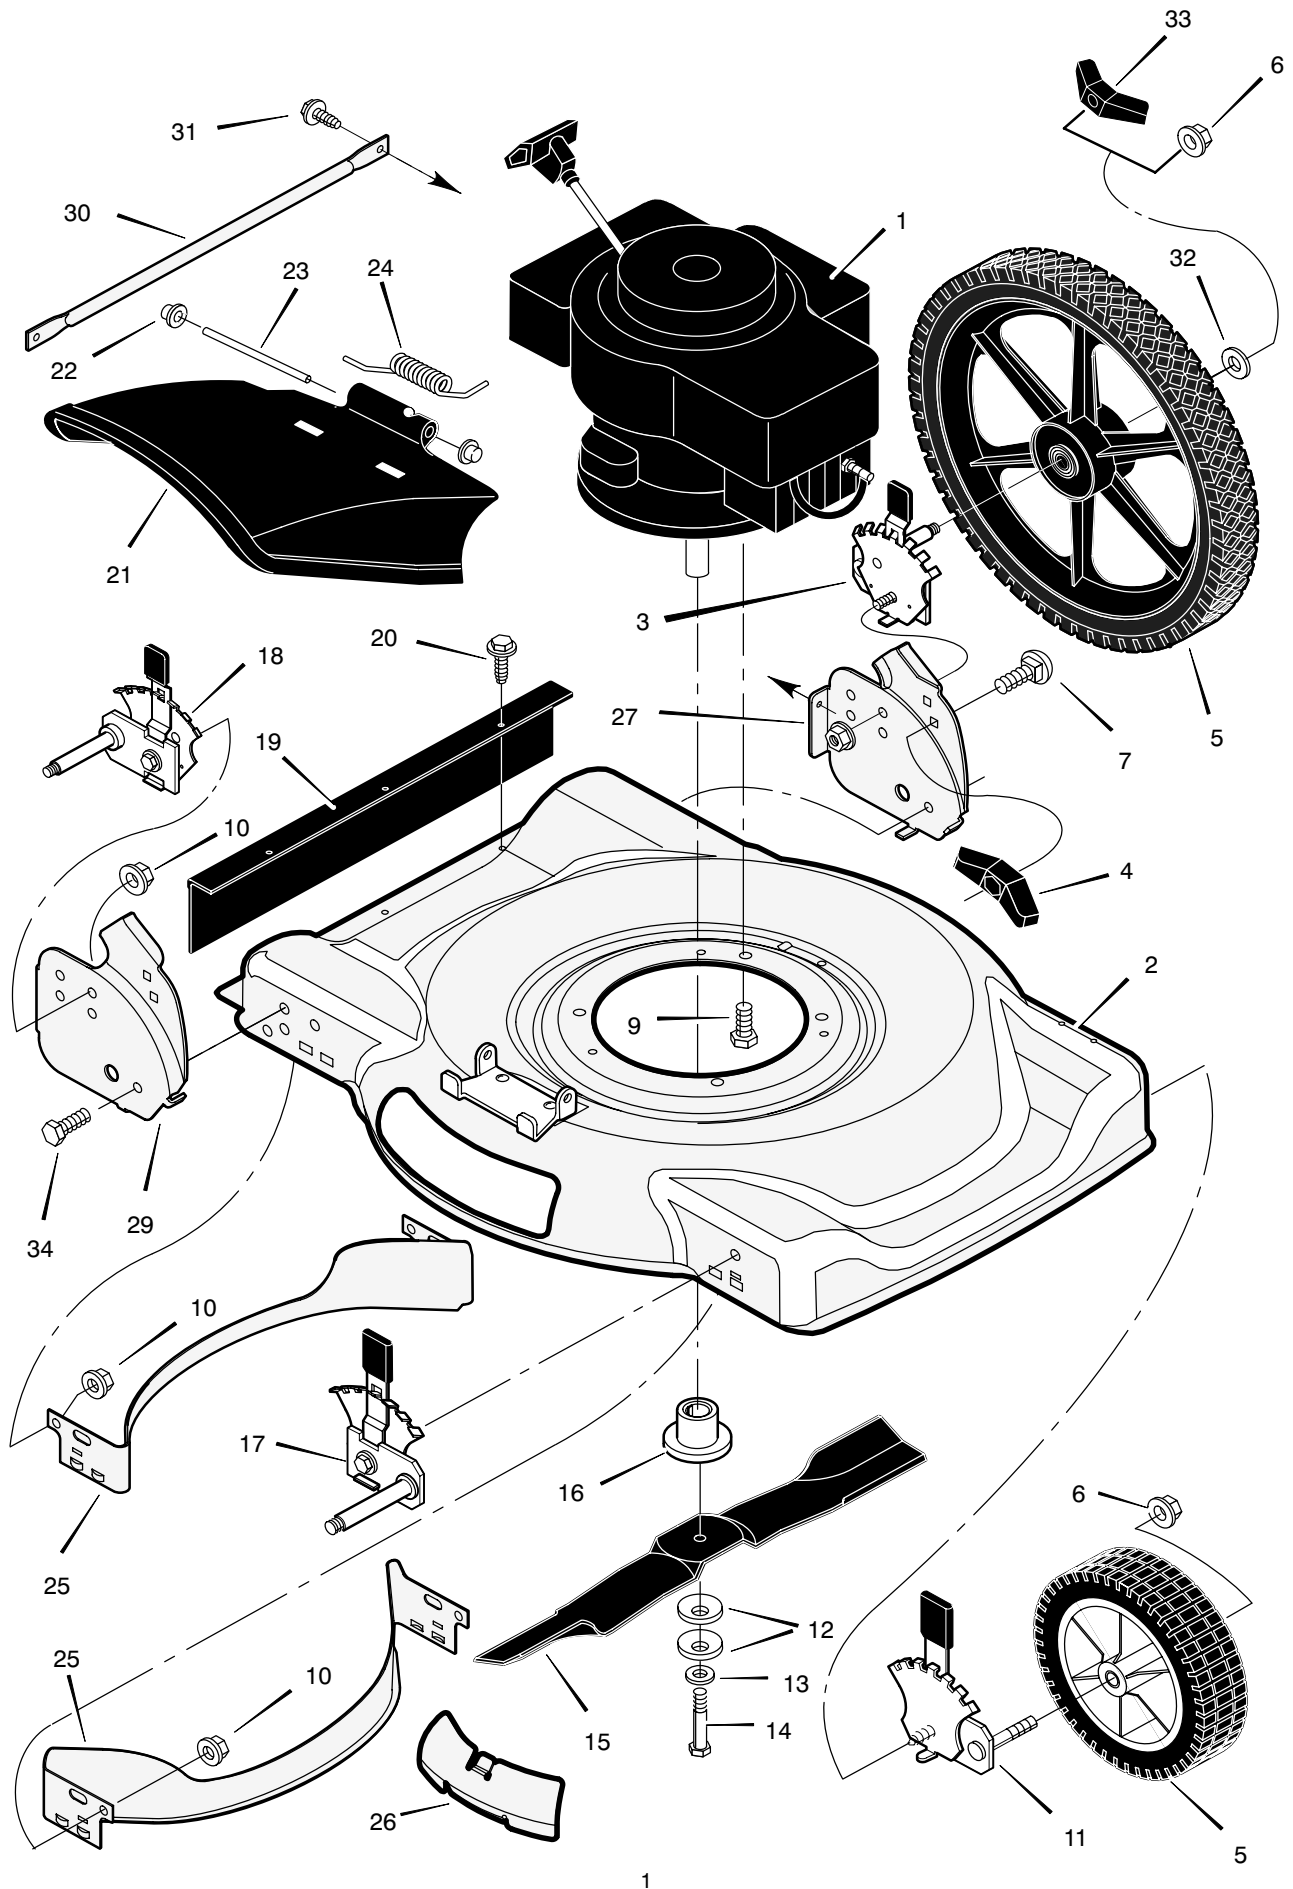

# MODEL 225112X92A

# MOWER HOUSING ASSEMBLY

**MODEL 225112X92A****MOWER HOUSING ASSEMBLY**

<b>KEY NO.</b>	<b>DESCRIPTION</b>	<b>PART NO.</b>
1	Engine ‡	_____
2	Housing	776024
3	Height Adjuster, Left Rear	672645
4	Knob	071495
5	Wheel and Tire –Front	672060
5	Wheel and Tire –Rear	072074
6	Locknut, Flange	015x84
7	Bolt, Carriage	002x81
9	Bolt, Engine	0025x6
10	Nut	015x68
11	Height Adjuster, Left Front	672601
12	Washer, Belleville	17x137
13	Washer	17x124
14	Bolt, Hex	01x142
15	Blade	1101120E701
16	Adapter, Blade	071056
17	Height Adjuster, Right Front	672600
18	Height Adjuster, Right Rear	672644
19	Guard, Rear	672738
20	Screw	26x245
21	Deflector, Chute	672421
22	Push–On Cap	028x42
23	Pin, Pivot	215x11 Z
24	Spring	0166x5
25	Baffle	672744E701
26	Plate, Mulcher	672422 Z
27	Bracket, Left Handle	1101305E245
29	Bracket, Right Handle	1101304E245
30	Brace	672728E701
31	Screw	26x263
32	Washer	017x91 Z
33	Knob, Axle	672449
34	Bolt	001x85
–	Book, Instruction	F–040401L

‡ For information on Replacement Parts for this engine contact the manufacturer.

KEY NO.	DESCRIPTION	PART NO.
1	Handle, Upper (Black)	1101556E701
2	Handle, Lower (Black)	071137E701
3	Bolt	002x77
4	Knob, Plastic	071294
7	Locknut	15x116
12	Guide, Rope	071530
13	Engine Stop Lever	043653E701
14	Bracket, Stop Lever	1101454
15	Fastener, Cable	1101353
16	Engine Stop Cable	1101181