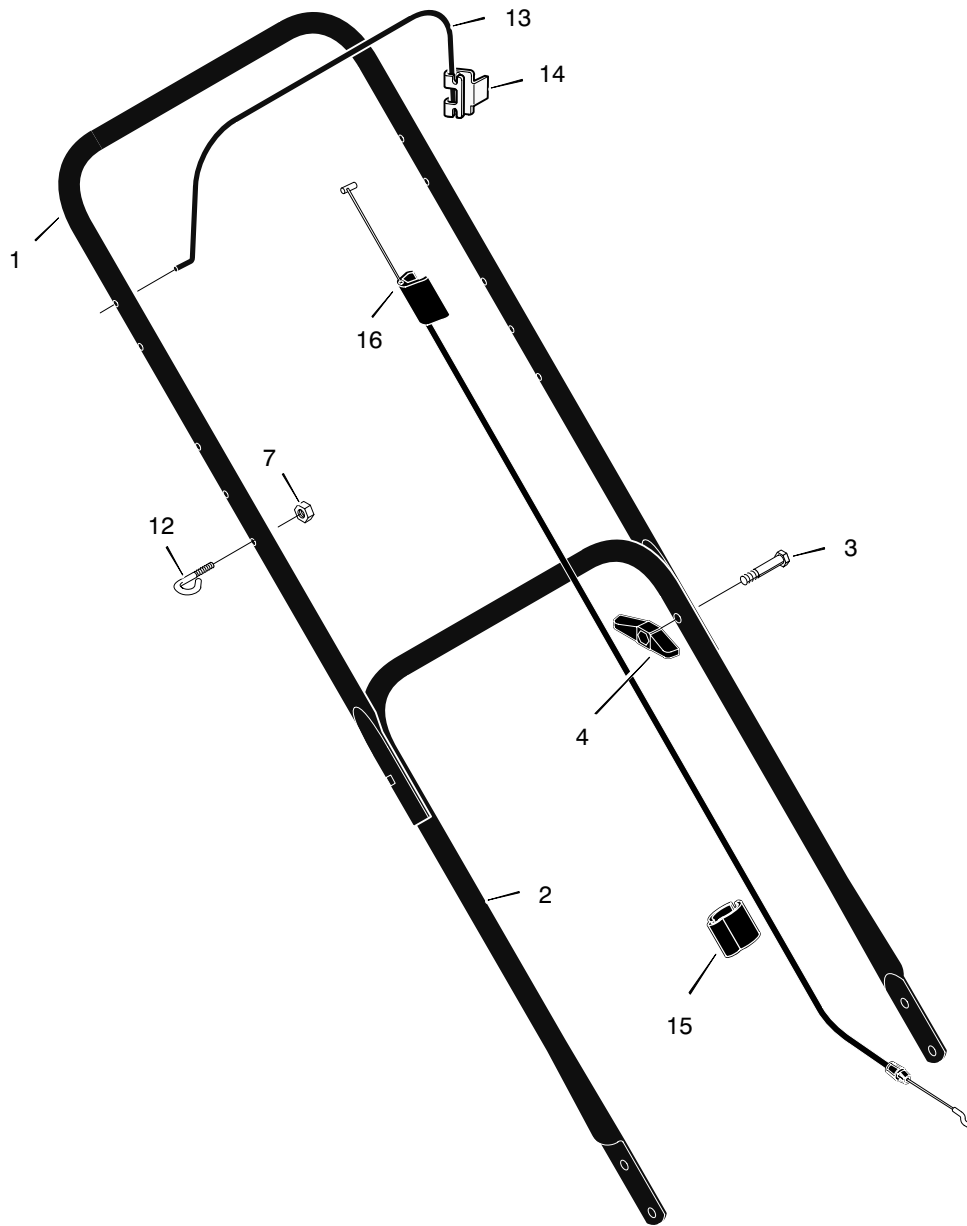

# MODEL 225112X92A

# MOWER HOUSING ASSEMBLY

**MODEL 225112X92A****MOWER HOUSING ASSEMBLY**

<b>KEY NO.</b>	<b>DESCRIPTION</b>	<b>PART NO.</b>
1	Engine ‡	_____
2	Housing	776024
3	Height Adjuster, Left Rear	672645
4	Knob	071495
5	Wheel and Tire –Front	672060
5	Wheel and Tire –Rear	072074
6	Locknut, Flange	015x84
7	Bolt, Carriage	002x81
9	Bolt, Engine	0025x6
10	Nut	015x68
11	Height Adjuster, Left Front	672601
12	Washer, Belleville	17x137
13	Washer	17x124
14	Bolt, Hex	01x142
15	Blade	1101120E701
16	Adapter, Blade	071056
17	Height Adjuster, Right Front	672600
18	Height Adjuster, Right Rear	672644
19	Guard, Rear	672738
20	Screw	26x245
21	Deflector, Chute	672421
22	Push–On Cap	028x42
23	Pin, Pivot	215x11 Z
24	Spring	0166x5
25	Baffle	672744E701
26	Plate, Mulcher	672422 Z
27	Bracket, Left Handle	1101305E245
29	Bracket, Right Handle	1101304E245
30	Brace	672728E701
31	Screw	26x263
32	Washer	017x91 Z
33	Knob, Axle	672449
34	Bolt	001x85
–	Book, Instruction	F–040401L

‡ For information on Replacement Parts for this engine contact the manufacturer.

KEY NO.	DESCRIPTION	PART NO.
1	Handle, Upper (Black)	1101556E701
2	Handle, Lower (Black)	071137E701
3	Bolt	002x77
4	Knob, Plastic	071294
7	Locknut	15x116
12	Guide, Rope	071530
13	Engine Stop Lever	043653E701
14	Bracket, Stop Lever	1101454
15	Fastener, Cable	1101353
16	Engine Stop Cable	1101181