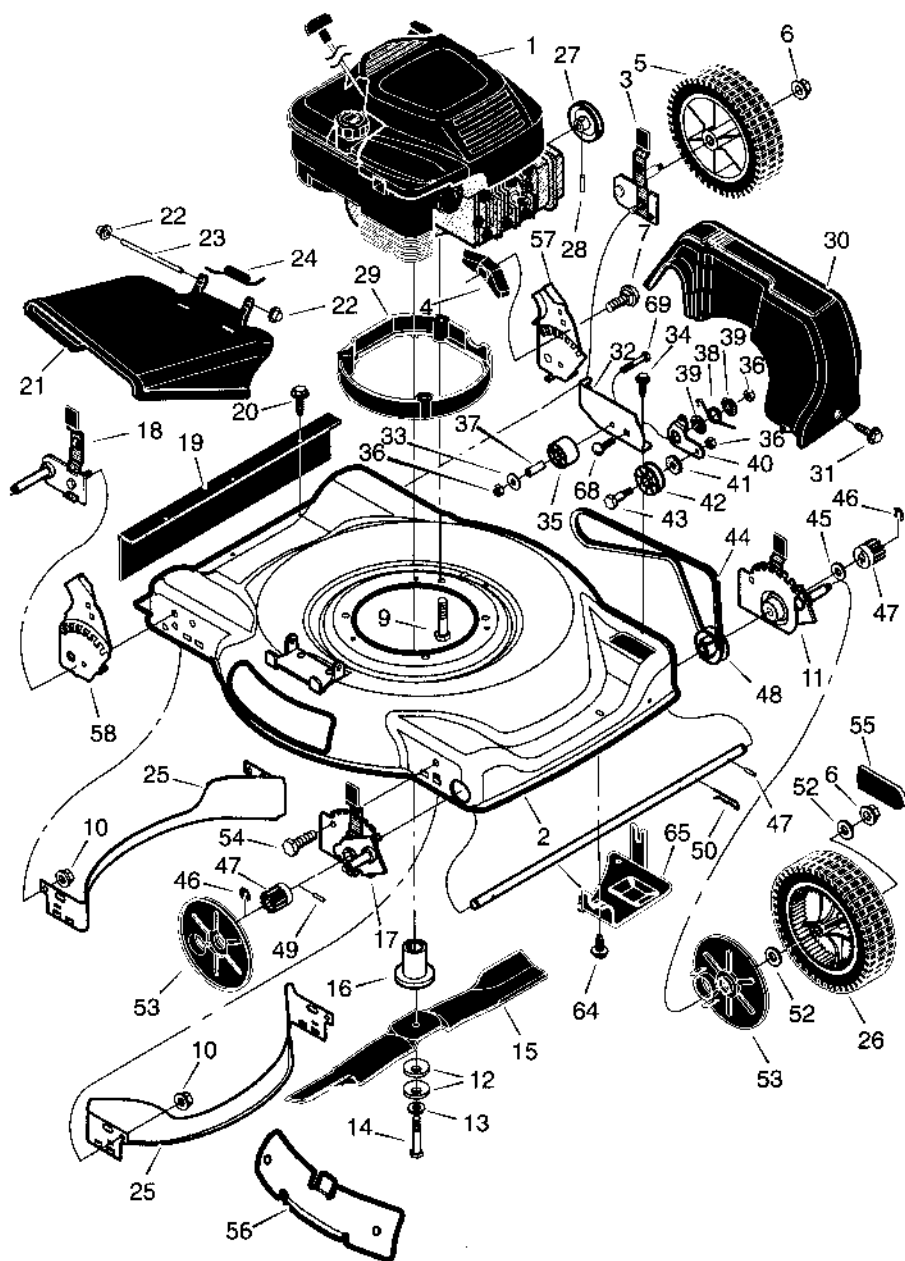

MODELS WITH STANDARD WHEELS

MODELS WITH STANDARD WHEELS

KEY NO.	DESCRIPTION	PART NO.	KEY NO.	DESCRIPTION	PART NO.
1	Engine *	-----	35	Idler, Backside	71778
2	Housing	776023	36	Locknut	15x43
3	Height Adjuster, Left Rear	672641	37	Bearing	71793
4	Knob	71495	38	Spring	166x45
5	Wheel and Tire, Rear #	71132	39	Spacer	71789
6	Locknut, Flange	15x84	40	Arm, Pivot	1101121 Z
7	Bolt, Carriage	2x81	41	Spacer	71788
9	Bolt, Engine	25x11	42	Pulley, Idler	71779
10	Nut	15x68	43	Bolt, Shoulder	9x50
11	Height Adjuster, Left Front	672643	44	Belt, Briggs & Stratton	37x100
12	Washer, Belleville	17x137		Belt, Tecumseh	37x101
13	Washer	17x124	45	Washer	17x186
14	Bolt, Hex	1x153	46	Ring, Retainer	11x16
15	Blade, Side Discharge	42225E701	47	Gear, Pinion	71792
	Blade, Mulcher	1101120E701	48	Pulley	71791
16	Adapter, Blade	672503	49	Pin, Drive	43629
17	Height, Adjuster, Right Frt.	672642	50	Pin, Hair	31x9
18	Height, Adjuster, Right Rr.	672640	51	Axle	672508
19	Guard, Rear	672738	52	Washer	17x169
20	Screw	26x245	53	Cover, Dust	71780
21	Deflector, Chute	672421	54	Bolt	1x85
22	Push-On Cap	28x42	55	Hub Cap	43615
23	Pin, Pivot	215x11 Z	56	Plate, Mulch - <i>Optional</i>	672422 Z
24	Spring	166x5	57	Bracket, Left Handle	1101303E700
25	Baffle	672744E701	58	Bracket, Right Handle	1101302E700
26	Wheel and Tire, Drive #	71133	59	Screw	26x289
27	Pulley	71434	60	Bolt	1x120
28	Pin, Spring	32x64	62	Washer	17x45
29	Base, Engine	672671	64	Screw	26x288
30	Cover, Belt (Black)	1101025	65	Shield, Debris	1101026E701
31	Screw	26x259	68	Bolt, Carriage	2x86
32	Bracket, Idler Support	1101240 Z	69	Bolt	1x81
33	Washer	17x45	-	Book, Instruction	F-030406L
34	Screw	26x263			

* Parts are available from an Authorized Engine Service Center. See "Engines, Gasoline" or "Gasoline Engines" in the yellow pages of the telephone directory.

See the "Wheel And Tire Parts List" page.