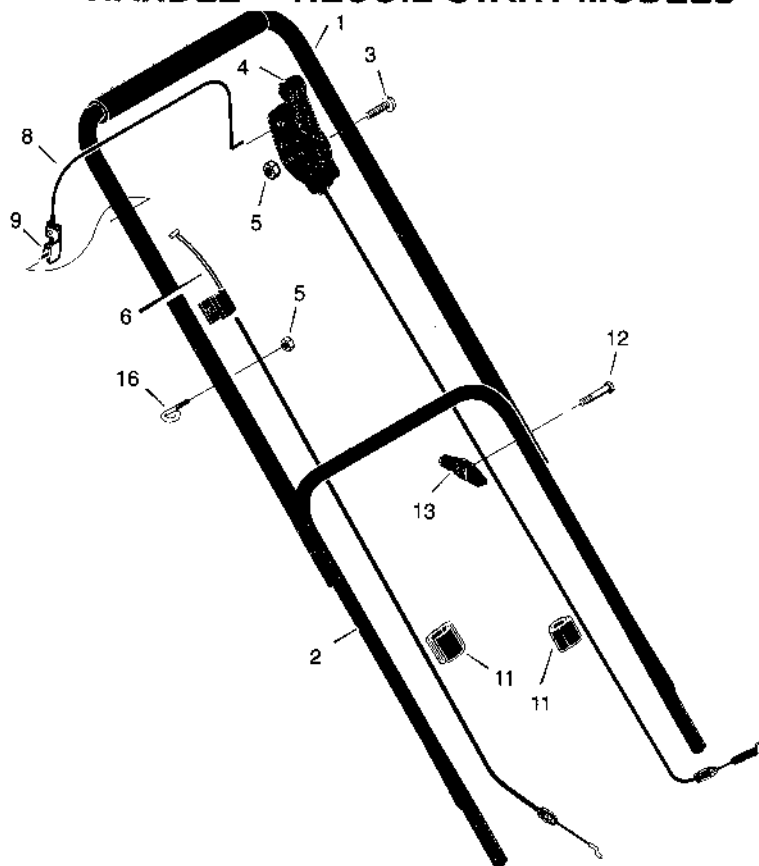

HANDLE - RECOIL-START MODELS

KEY NO.	DESCRIPTION	PART NO.	KEY NO.	DESCRIPTION	PART NO.
1	Handle, Upper (Black)	1101556E701	8	Lever, Stop	672879E701
	Handle, Upper (Gray)	1101556E724	9	Bracket, Stop Lever	1101454
2	Handle, Lower (Black)	71137E701	11	Fastener, Cable	1101353
	Handle, Lower (Gray)	71137E724	12	Bolt	2x77
3	Bolt	25x14	13	Knob	71294
4	Control, Drive	672877	16	Guide, Rope	71530
5	Locknut	15x116			
6	Cable, Stop *	1101182			
	Cable, Stop #	672835			
	Cable, Stop +	672841			