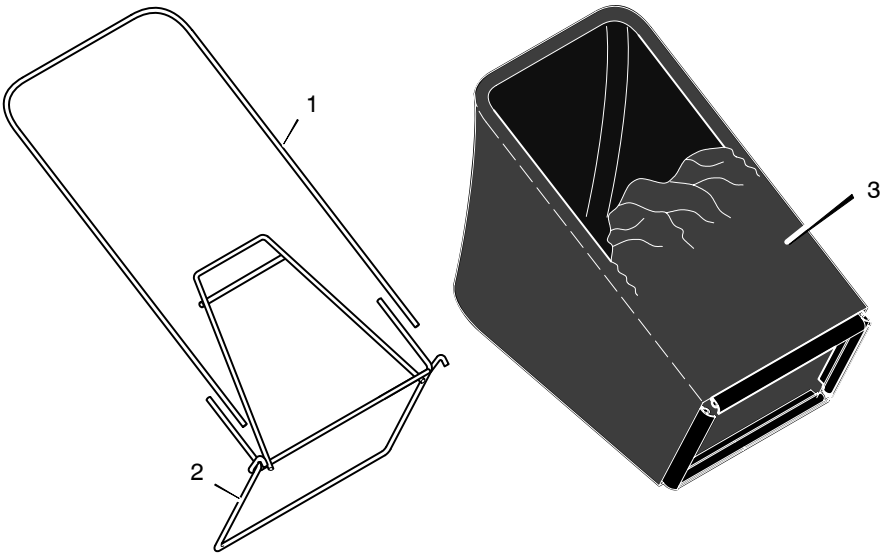

* For information on Replacement Parts for this engine contact the manufacturer.

** Included with Housing, Key No. 1.

+ Included with Key No. 58.

Model 229611x99A

KEY NO.	PART NO.	DESCRIPTION	KEY NO.	PART NO.	DESCRIPTION
1	1101557E701 1101557E724	Handle, Upper (Black) Handle, Upper (Gray)	7	1101353	Fastener, Double Cable
2	1102089E701 1102089E724	Handle, Lower (Black) Handle, Lower (Gray)	8	1101076E701	Lever, Stop
3	025x14	Bolt	12	002x77	Bolt
4	1101670	Control, Drive	13	071294	Knob
5	15x116	Locknut	16	071530	Guide, Rope
6	1101365	Cable, Stop (Briggs)	29	002x81	Bolt, Carriage
			31	071495	Knob, Plastic

Model 229611x99A

KEY NO.	DESCRIPTION	PART NO.
1	Tube, Bag	1101075
2	Frame Assembly	1101074
3	Bag, Cloth – Black	1101387