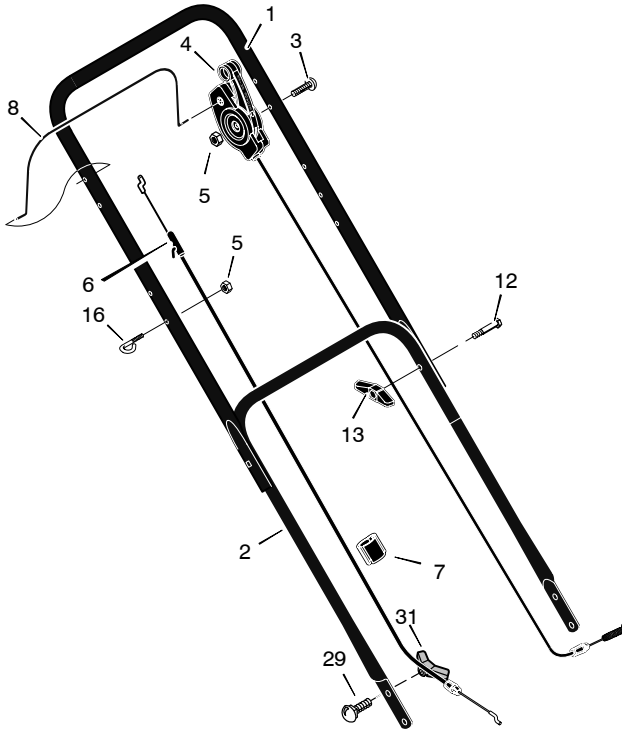

* For information on Replacement Parts for this engine contact the manufacturer.

** Included with Housing, Key No. 1.

+ Included with Key No. 58.

Model 229611x99A

KEY NO.	PART NO.	DESCRIPTION	KEY NO.	PART NO.	DESCRIPTION
1	1101557E701 1101557E724	Handle, Upper (Black) Handle, Upper (Gray)	7	1101353	Fastener, Double Cable
2	1102089E701 1102089E724	Handle, Lower (Black) Handle, Lower (Gray)	8	1101076E701	Lever, Stop
3	025x14	Bolt	12	002x77	Bolt
4	1101670	Control, Drive	13	071294	Knob
5	15x116	Locknut	16	071530	Guide, Rope
6	1101365	Cable, Stop (Briggs)	29	002x81	Bolt, Carriage
			31	071495	Knob, Plastic