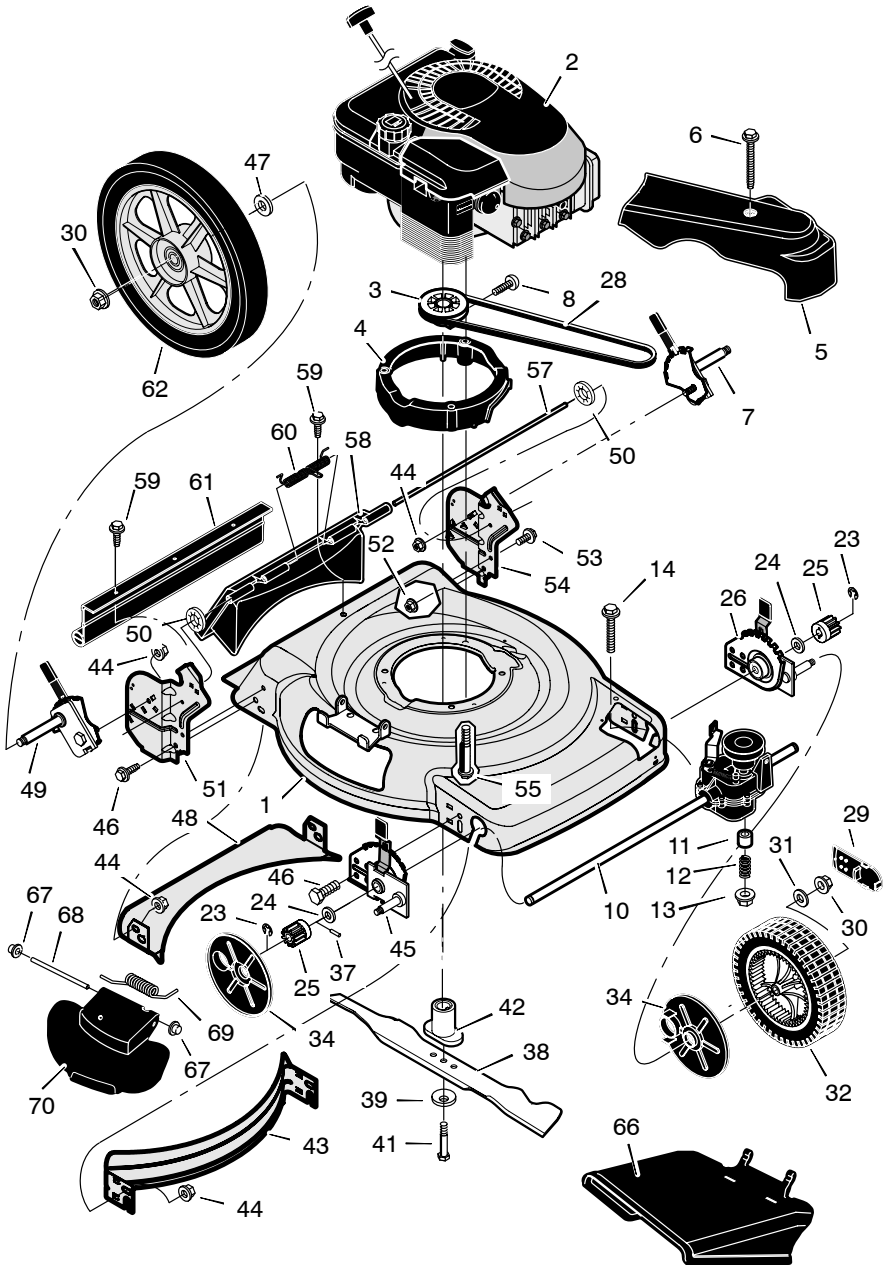

Model 229611x99A

Model 229611x99A

KEY NO.	PART NO.	DESCRIPTION	KEY NO.	PART NO.	DESCRIPTION
1	7501042	Housing	41	01x144	Bolt
2	-----	Engine *	42	1101826	Adapter, Blade
3	1101653	Pulley, Drive	43	672915E700	Baffle, Front **
4	1101639	Spacer, Engine (Black)	44	015x68	Nut, Flange
	1101640	Spacer, Engine (Gray)	45	1101028	Adjuster, Right Front Height
5	1101596	Cover, Belt (Black)	46	001x85	Bolt
	1101568	Cover, Belt (Gray)	47	0020x3	Washer
6	26x304	Screw	48	672916E700	Baffle, Rear **
7	1102017	Adjuster, Left Rear Height	49	1102016	Adjuster, Right Rear Height
8	26x303	Screw	50	028x49	Retainer, Push
10	1101571	Transmission - Note: There are no internal serviceable parts for the transmission.	51	1102122E701	Bracket, Right Handle
11	043844	Spacer	52	015x68	Nut, Flange
12	164x27	Spring, Compression	53	001x85	Bolt
13	015x88	Nut	54	1102123E701	Bracket, Left Handle
14	01x156	Bolt	55	025x11	Bolt, Engine
23	011x16	E-Ring	57	215x21	Rod, Pivot +
24	17x186	Washer	58	1101070	Door, Rear (Black)
25	071792	Gear, Pinion		1101071	Door, Rear (Gray)
26	1101029	Adjuster, Left Front Height	59	26x245	Screw
28	37x123	Belt	60	166x44	Spring +
29	672122	Cap, Hub	61	672684	Guard, Rear
30	015x84	Nut, Flange	62	1102159	Wheel & Tire, Rear
31	17x169	Washer	66	1101097	Deflector, Chute (Black)
32	071133	Wheel & Tire, Front		672917	Deflector, Chute (Gray)
34	071780	Cover, Dust	67	028x42	Push On Cap
37	043629	Pin, Drive	68	215x19 Z	Rod, Pivot
38	1101823E701	Blade	69	166x38	Spring, Torsion
39	1101989	Washer, Belleville	70	1101098	Cover, Mulch (Black)
				672920	Cover, Mulch (Gray)
			--	F-050408L	Book, Instruction

* For information on Replacement Parts for this engine contact the manufacturer.

** Included with Housing, Key No. 1.

+ Included with Key No. 58.