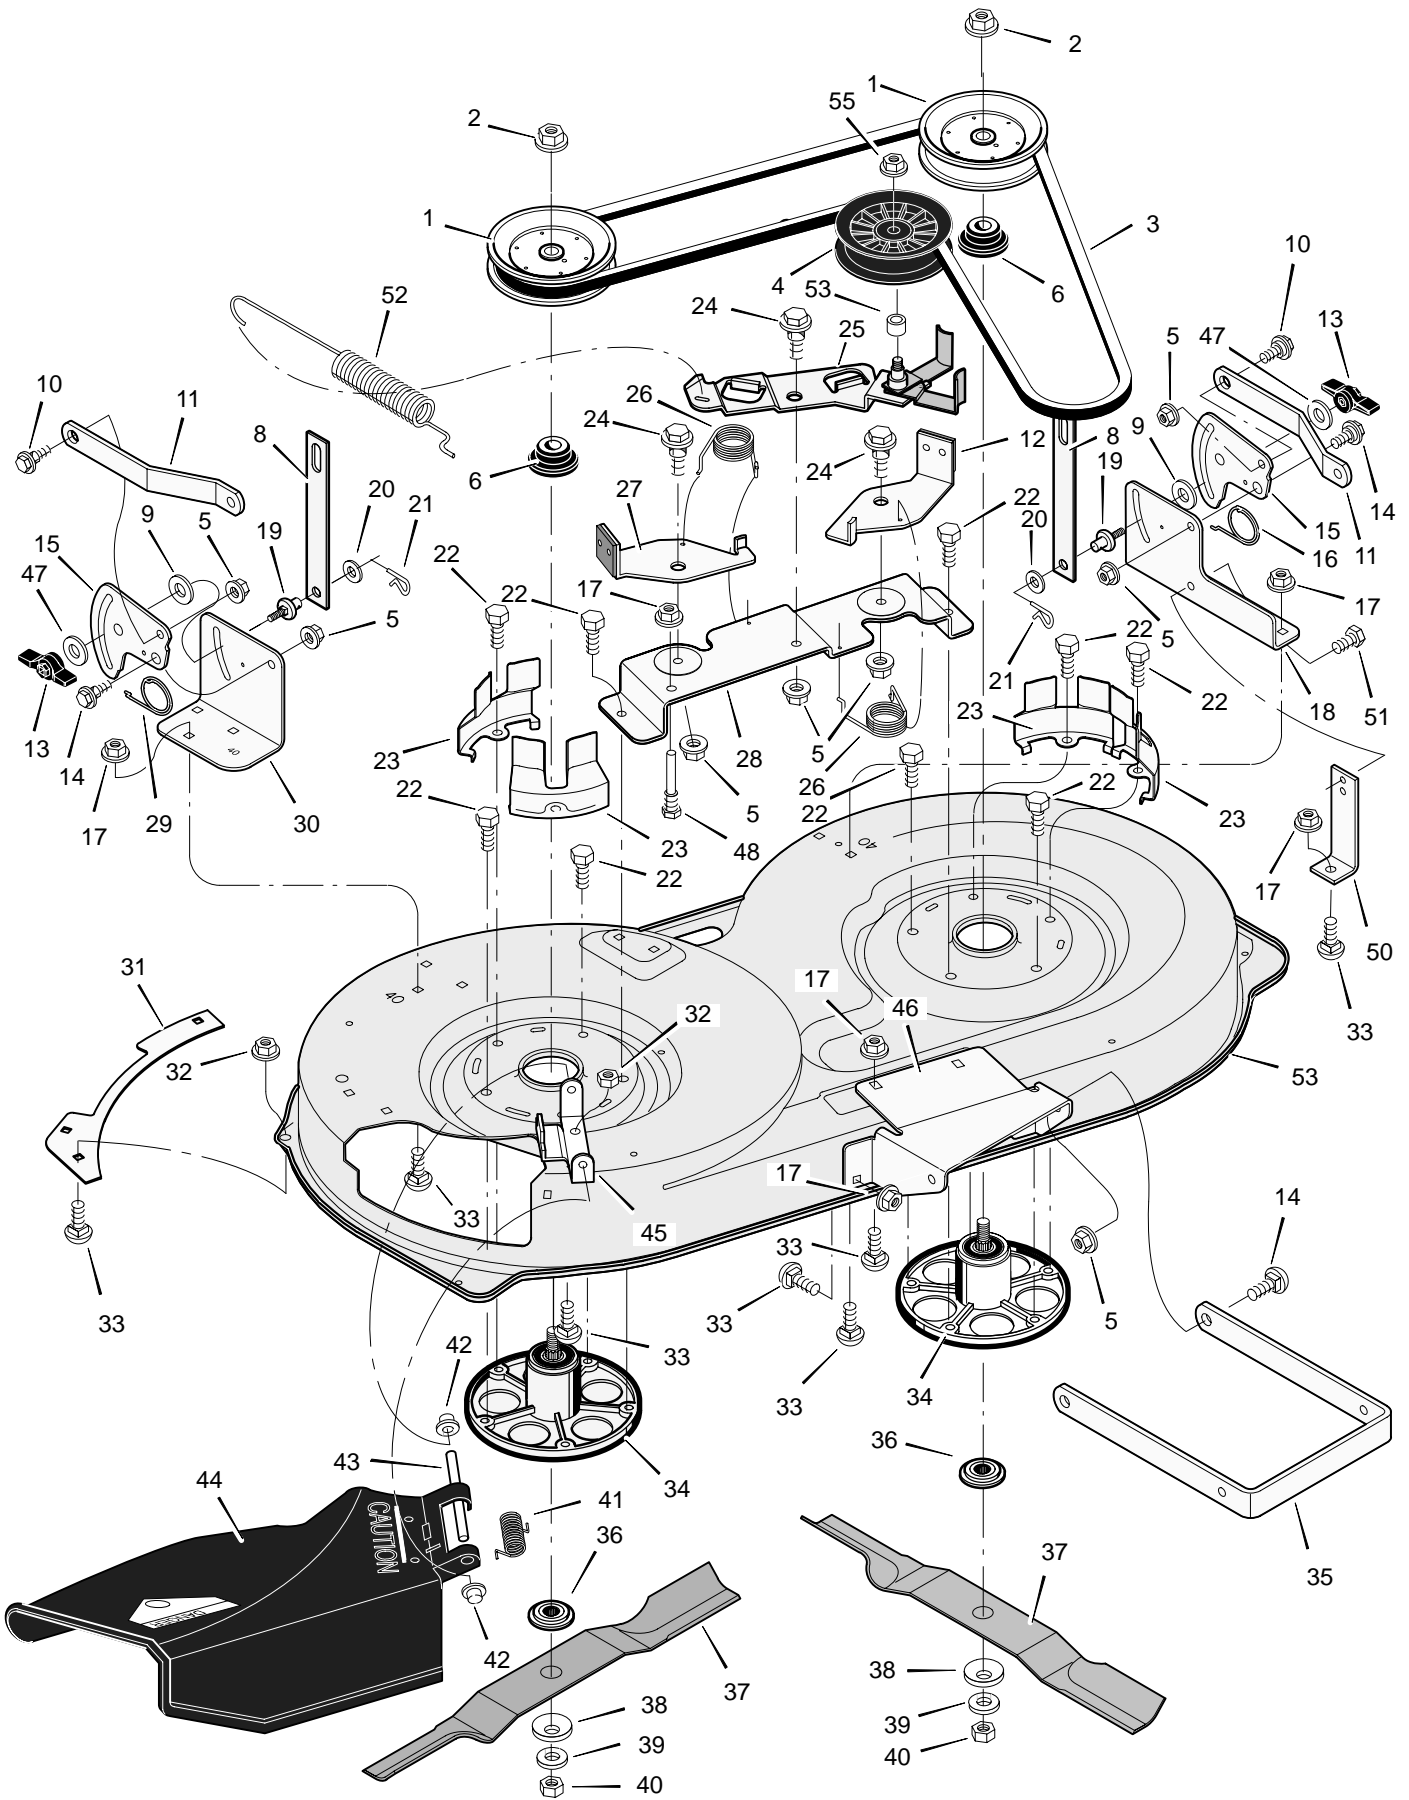

MODEL 40508x92H

REPAIR PARTS MOWER HOUSING

MODEL 40508x92H

REPAIR PARTS MOWER HOUSING

Key No.	Description	Part No.	Key No.	Description	Part No.
1	Pulley, Jackshaft	092851	29	Spring	166x42
2	Nut, Hex	15x140	30	Bracket, Suspension	094142E700
3	Belt, Mower Drive	037x62	31	Plate	091770E700
4	Pulley, Idler	690387	32	Nut, Flange	015x88
5	Nut, Flange	015x84	33	Bolt, Carriage	002x53
6	Spacer, Pulley	1001197	34	Mandrell	1001200
8	Link, Lift	690212E700	35	Bracket, Suspension	690539E700
9	Pad, Friction	094137	36	Adapter, Blade	690411
10	Bolt, Shoulder	009x52	37	Blade	095103E701
11	Bracket, Suspension	094055E700	38	Washer	17x166
12	Pad Assembly, Left Brake	094049E700	39	Washer	17x165
13	Knob	094068	40	Nut	15x100
14	Bolt, Shoulder	009x51	41	Spring	0166x4
15	Plate, Suspension	094128E700	42	Cap, Push On	028x23
16	Spring	166x43	43	Rod, Pivot	094957 Z
17	Nut, Flange	015x79	44	Deflector Assembly	094707
18	Bracket, Suspension	094143E700	45	Bracket, Deflector	094956E700
19	Pin, Hanger	095194	46	Bracket, Front Hanger	094144E700
20	Washer	017x91	47	Washer	017x45 Z
21	Pin, Cotter	0031x4	48	Guide, Belt	094781
22	Bolt	0025x7	50	Bracket, Support	094681E700
23	Cover, Pulley	094051E700	51	Screw	26x249
24	Bolt, Shoulder	009x39	52	Spring, Extension	165x119
25	Arm, Idler	690408E700	53	Spacer	690369
26	Spring	166x41	54	Housing, Blade *	094141E700
27	Pad Assembly, Right Brake	094047E700	55	Nut, Flange	015x98
28	Bracket Assembly, Brake	094145E700	1-55	Complete Mower Housing Assembly	776001

* Includes Key No. 17, 18, 30, 31, 32, 33, 45, 46, 47 and 51.