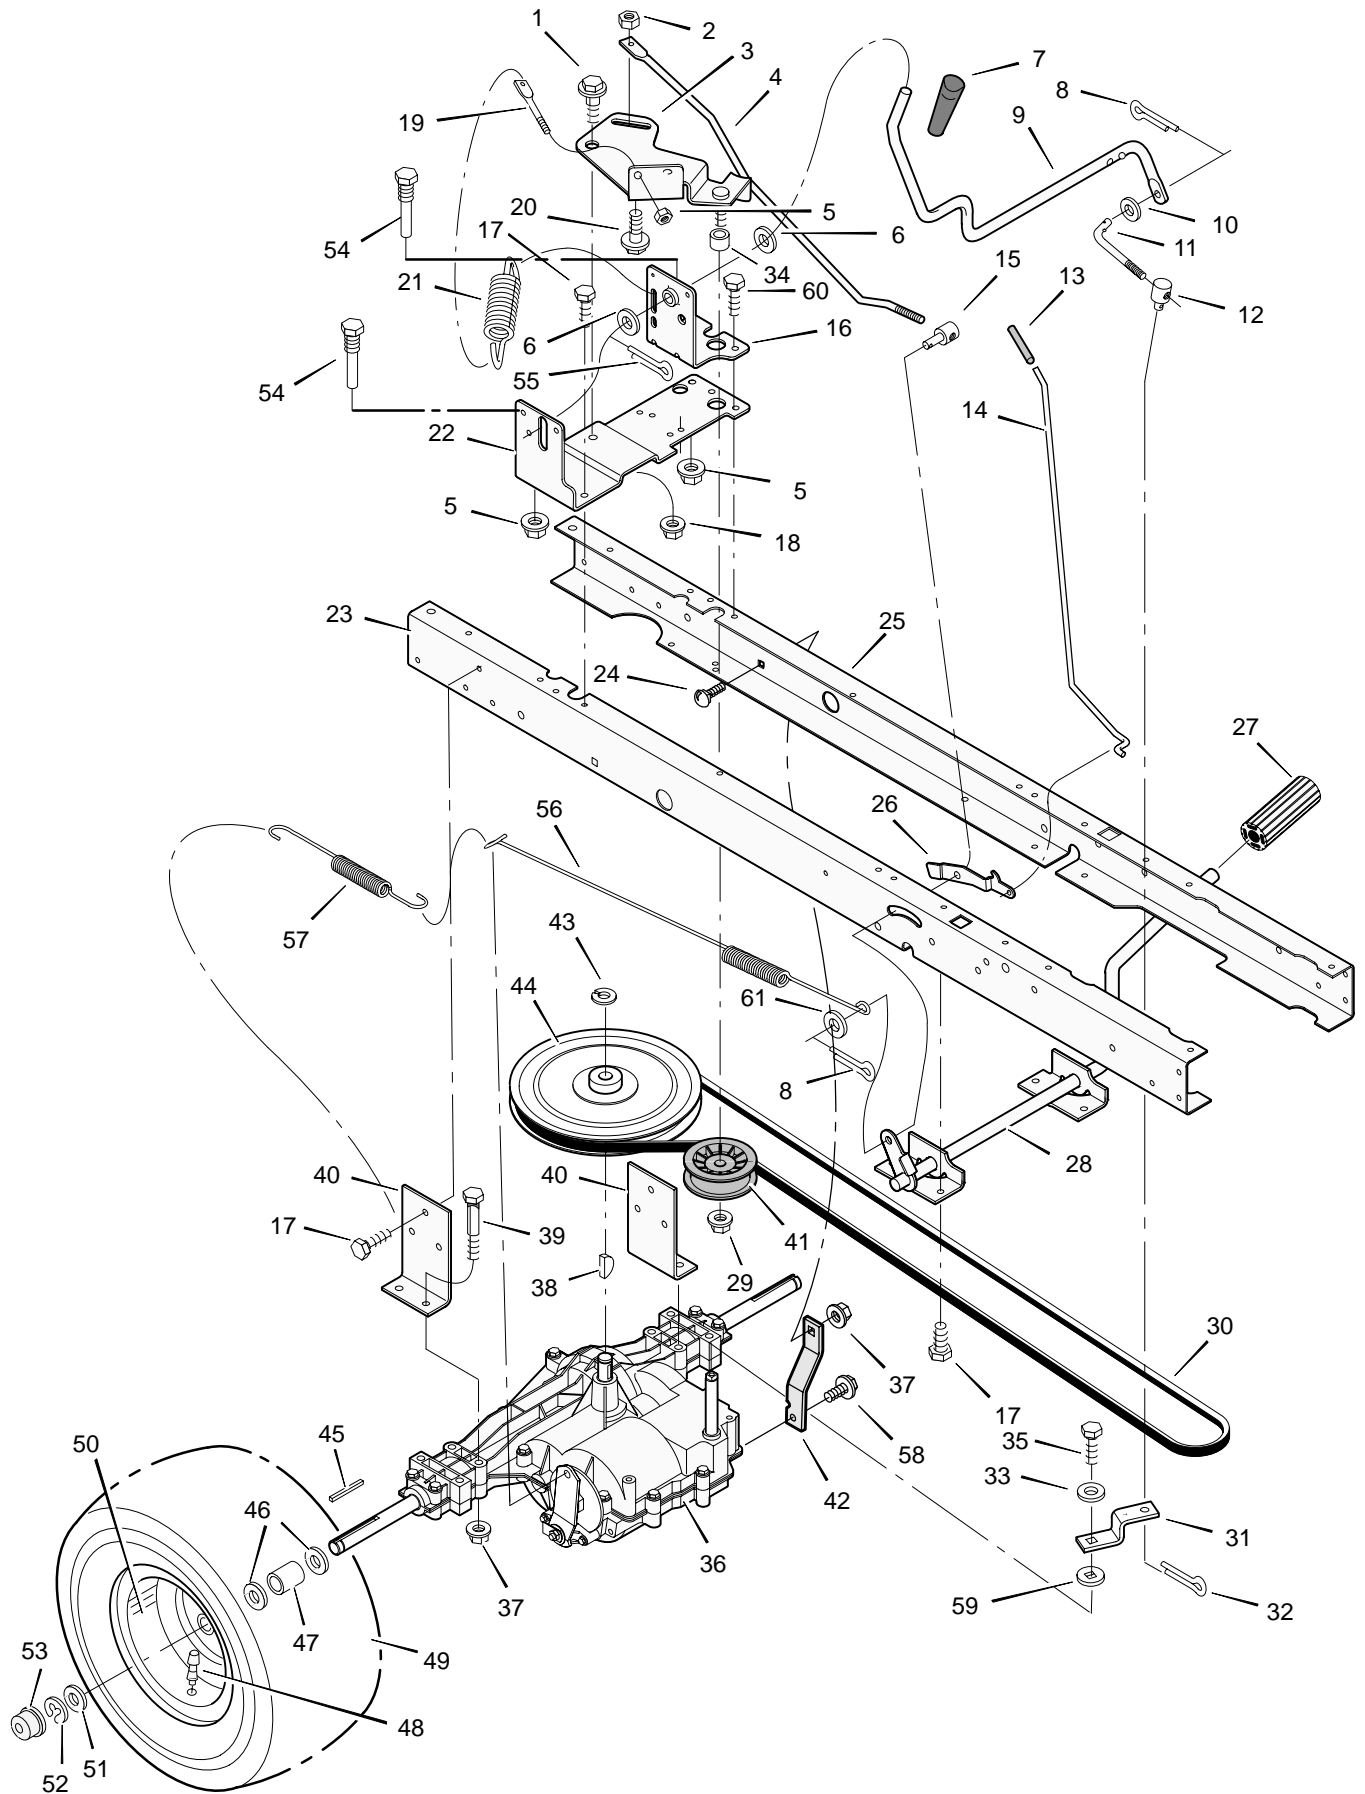

MODEL 40508x92H

REPAIR PARTS MOTION DRIVE

MODEL 40508x92H

REPAIR PARTS MOTION DRIVE

Key No.	Description	Part No.	Key No.	Description	Part No.
1	Bolt, Shoulder	009x39	32	Pin, Hair	0031x6
2	Nut, Hex	015x89	33	Washer	017x38
3	Arm, Idler	690173 Z	34	Spacer	690369
4	Rod, Clutch	094041 Z	35	Bolt	06x105
5	Nut	015x79	36	Transaxle **	----
6	Washer	17x102	37	Nut	015x88
7	Grip	092697	38	Key, Woodruff	020697
8	Pin, Cotter	030x20	39	Bolt	01x155
9	Lever, Shift	094043 Z	40	Bracket, Transaxle	094008E700
10	Washer	017x47 Z	41	Pulley	690409
11	Link, Shift	094044 Z	42	Bracket, Transaxle Support	094433E700
12	Nut, Adjuster	021920	43	E-Ring	0011x7
13	Grip	091079	44	Pulley, Drive	095094
14	Rod, Parking Brake	1001245 Z	45	Key, Square	021553
15	Nut, Adjuster	094815	46	Washer	17x160
16	Bracket, Shift Pivot	1001303 Z	47	Spacer, Transaxle	1401103
17	Screw	26x249	48	Stem, Valve	024373
18	Nut	015x84	49	Tire *	091923
19	Mount, Stud Spring	094042 Z	--	Tube	407049
20	Bolt, Shoulder	009x54	50	Wheel & Tire Assembly	092288-601
21	Spring, Extension	165x116	51	Washer	17x195
22	Bracket, Right Shifter	1001302E700	52	E-Ring	0011x3
23	Frame, Right	1001268E700	53	Hub Cap	094618
24	Bolt, Carriage	002x53	54	Guide, Belt	093349
25	Frame, Left	1001269E700	55	Pin, Hair	0031x4
26	Latch, Parking Brake	094045 Z	56	Spring, Extension	165x115
27	Pedal	021544	57	Spring, Extension	165x92
28	Lever, Brake/Clutch	94038E700	58	Screw	26x216
29	Nut	015x98	59	Washer	17x148
30	Belt, Motion Drive	037x87	60	Screw	26x267
31	Yoke, Shift	094031 Z	61	Washer	17x169

* When you order a tire, make sure to give the brand name of the tire so that the tread pattern on the tire will match.

** For information on Replacement Parts see the Central Parts Distributor in your area.