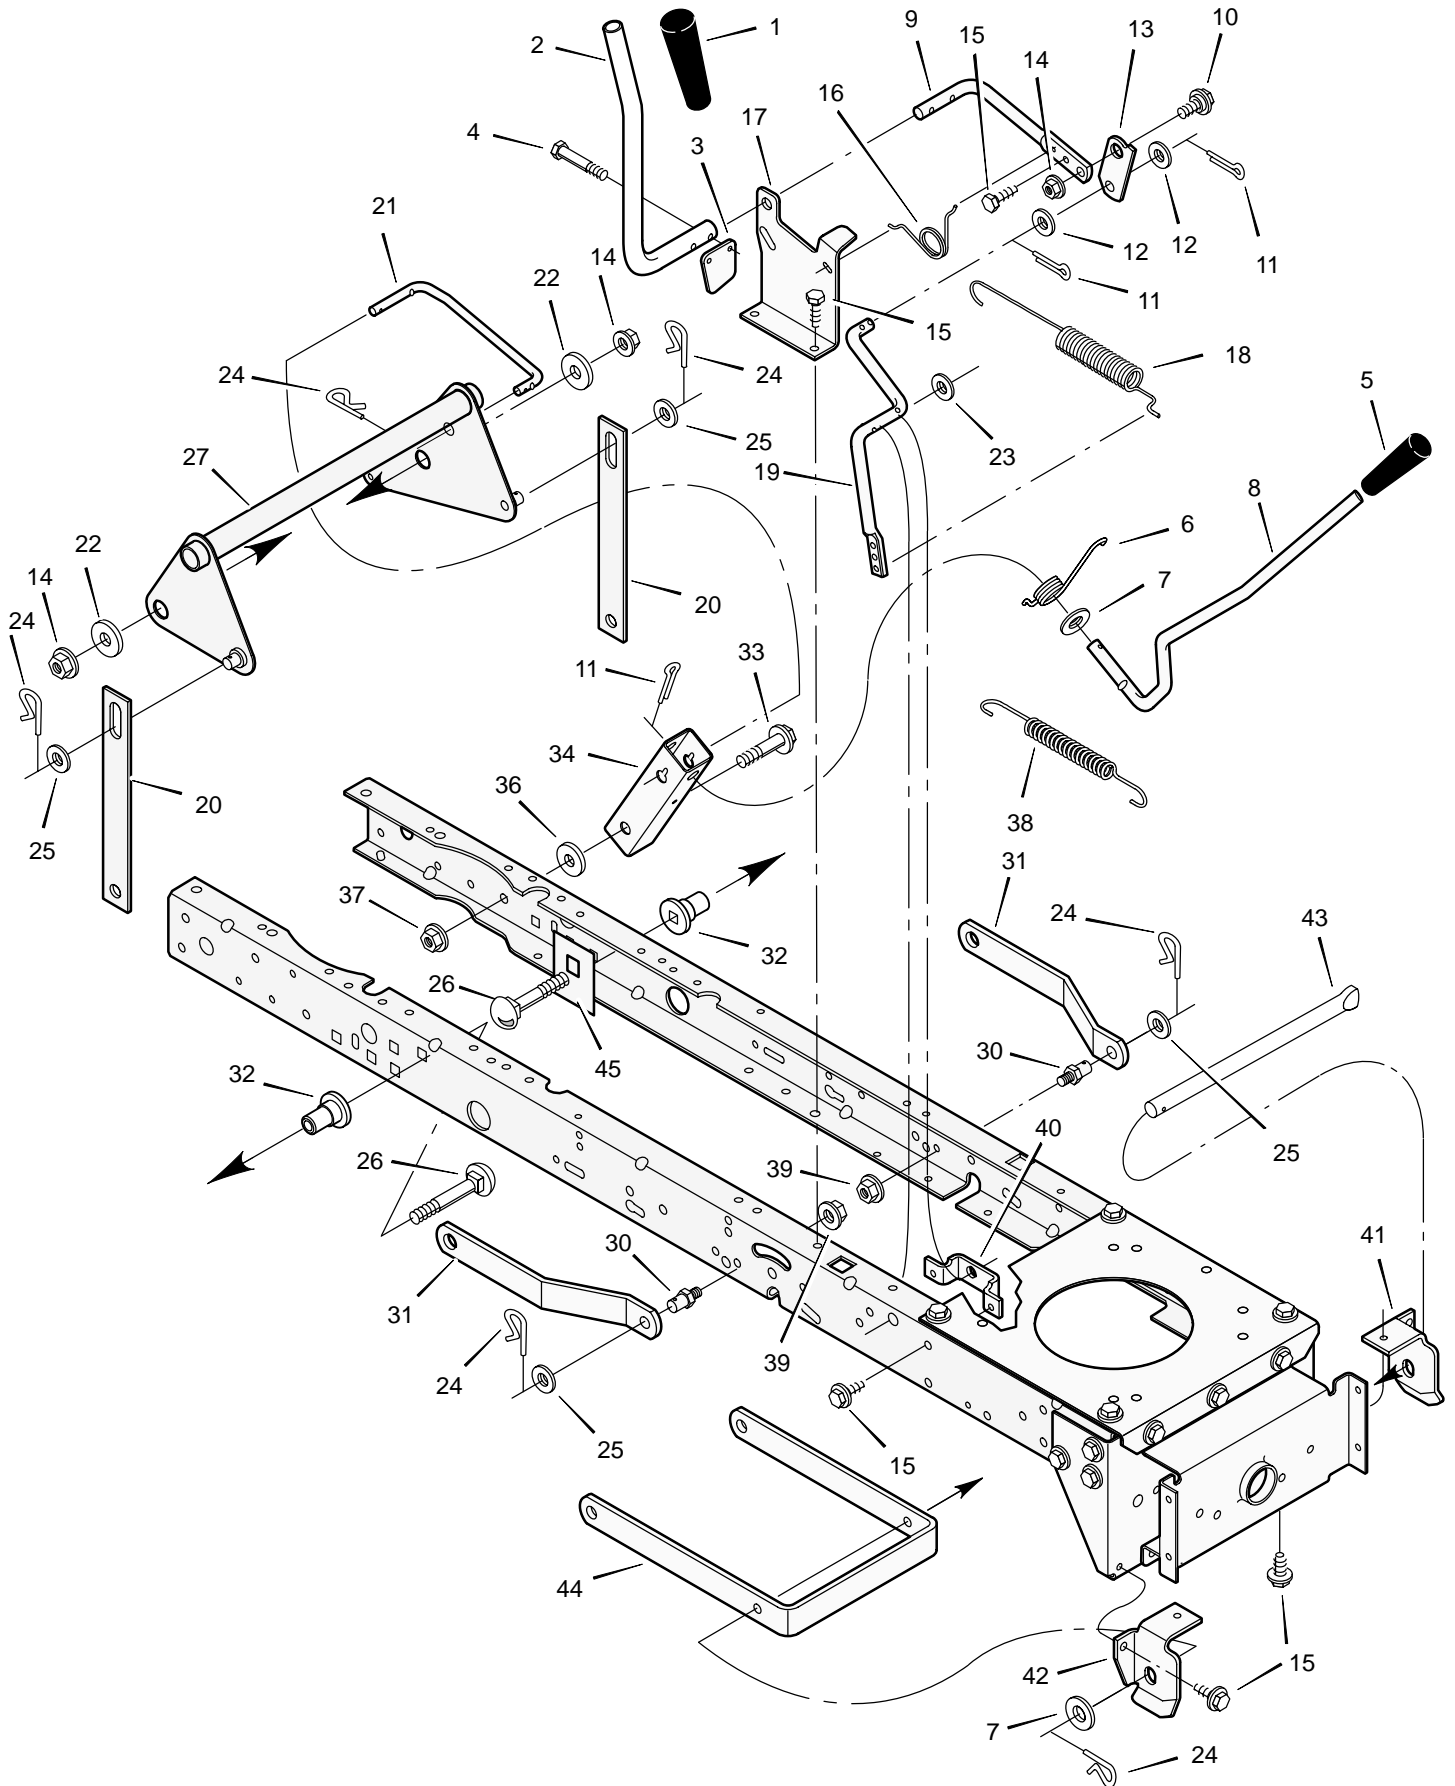

MODEL 40508x92H

REPAIR PARTS MOWER HOUSING SUSPENSION

MODEL 40508x92H

REPAIR PARTS MOWER HOUSING SUSPENSION

Key No.	Description	Part No.	Key No.	Description	Part No.
1	Grip	092698	22	Washer	17x168
2	Handle	094157 Z	23	Washer	017x57
3	Pad, Switch	094022 Z	24	Pin, Hair	0031x4
4	Bolt	0025x3	25	Washer	017x91 Z
5	Grip	092697	26	Bolt, Carriage	002x85
6	Spring	166x40	27	Lever Assembly, Lift	1001111E700
7	Washer	17x103	30	Pin	094067
8	Handle, Lift	690533	31	Bracket, Rear Suspension	094055E700
9	Lever, PTO	94017 Z	32	Spacer, Lifter	690151
10	Bolt, Shoulder	009x39	33	Bolt, Shoulder	009x53
11	Pin, Cotter	030x20	34	Bracket, Pivot	094015E700
12	Washer	017x57	36	Washer	17x191
13	Link, PTO	094004 Z	37	Nut, Flange	015x84
14	Nut, Flange	015x84	38	Spring	165x131
15	Screw	26x249	39	Nut, Flange	015x68
16	Spring	166x39	40	Bracket, PTO	094005E700
17	Bracket, PTO	094018E700	41	Hanger, Left Deck	094027E700
18	Spring	165x119	42	Hanger, Right Deck	094026E700
19	Crank, PTO	690394E700	43	Rod, Hanger	094158 Z
20	Link, Lift	690212E700	44	Bracket, Suspension	690539E700
21	Link, Lift Handle	690122E700	45	Plate, Stiffening	1001098E700