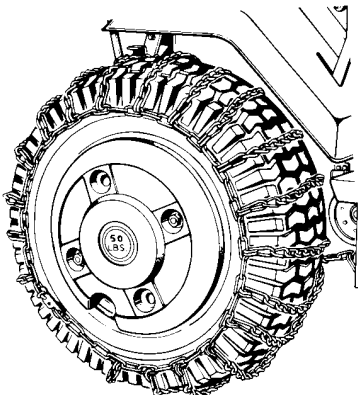

TIRE CHAINS
Model No. 24530
(For 18x8.5 inch tire)
Model No. 24538
(For 18x9.5 inch tires)
Model No. 24525
(For 20x8 inch tire)
Model No. 24515
(For 20x10 inch tire)
Model No. 24539
(For 23x9.5 inch tire)

REAR WHEEL WEIGHTS
Model No. 24003
(For 18x9.5 inch tires)
(For 20x8 inch tires)
Model No. 24630
(For 23 inch tires)