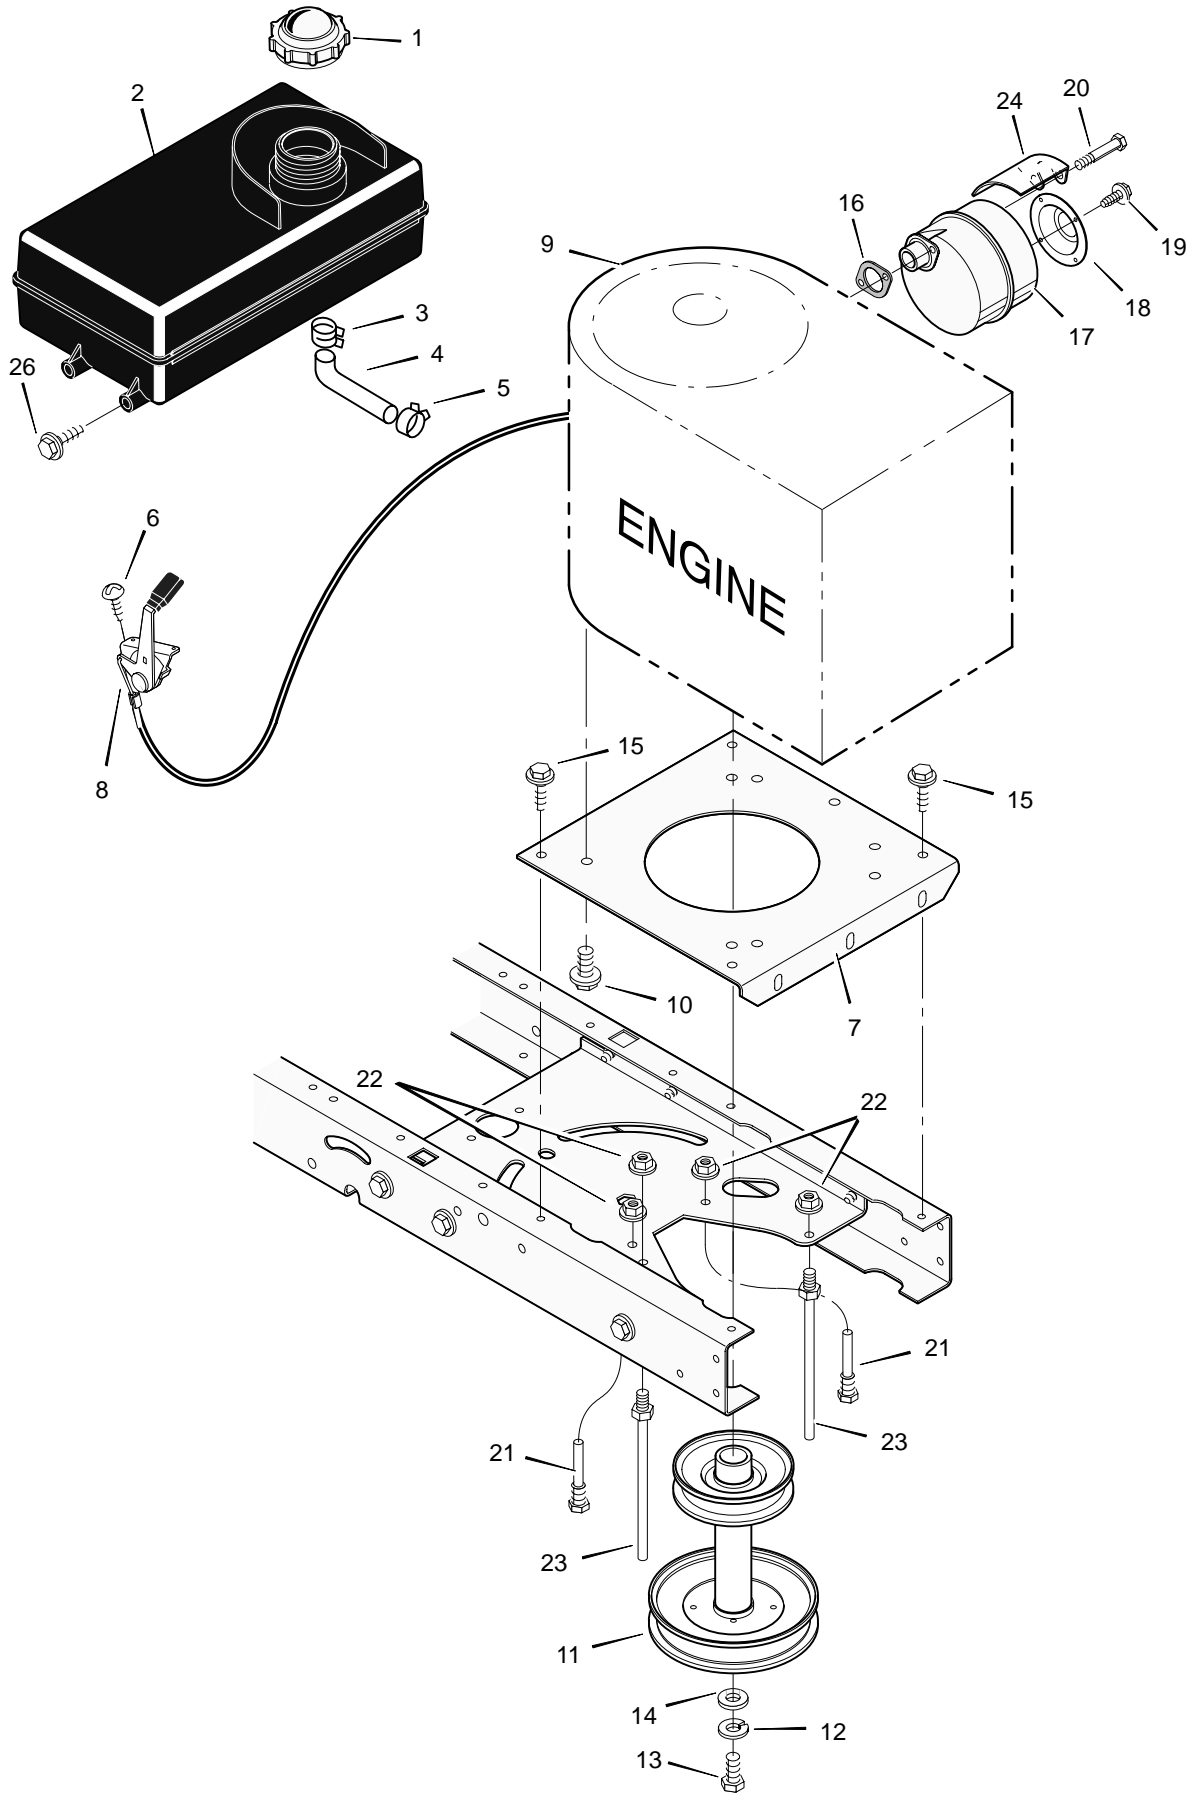

MODEL 40508x92H

REPAIR PARTS ENGINE MOUNT

MODEL 40508x92H

REPAIR PARTS ENGINE MOUNT

Key No.	Description	Part No.
1	Fuel Cap **	092317
2	Fuel Tank	690280
3	Hose Clamp **	095197
4	Fuel Line (Must cut to length) **	7601033
5	Hose Clamp **	95197
6	Screw	26x201
7	Plate, Engine	094006E700
8	Throttle Control	092371
9	Engine*	-----
10	Bolt, Engine Mount	0025x7
11	Stack Pulley Assembly	690439 Z
12	Lockwasher	019x35
13	Bolt, Hex	01x140
14	Washer	17x170
15	Screw	26x249
16	Gasket	091309
17	Muffler	091271
18	Deflector, Muffler	094099 Z
19	Screw	26x208
20	Bolt, Hex	01x134
21	Guide, Belt	093349
22	Nut, Flange	015x79 Z
23	Guide, Belt	094066
24	Shield, Heat	091277
26	Screw	26x253

* Parts are available from a Briggs & Stratton Authorized Service Center. See "Engines, Gasoline" or "Gasoline Engines" in the yellow pages of the telephone directory.

** These parts are included when ordering Key number 2.