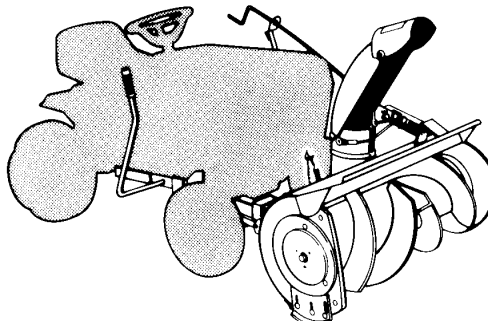

REAR WHEEL WEIGHTS
Model No. 24003
(For 18x9.5 inch tires)
(For 20x8 inch tires)
Model No. 24630
(For 23 inch tires)

SNOW THROWER
Model No. 24583

Made in U.S.A.