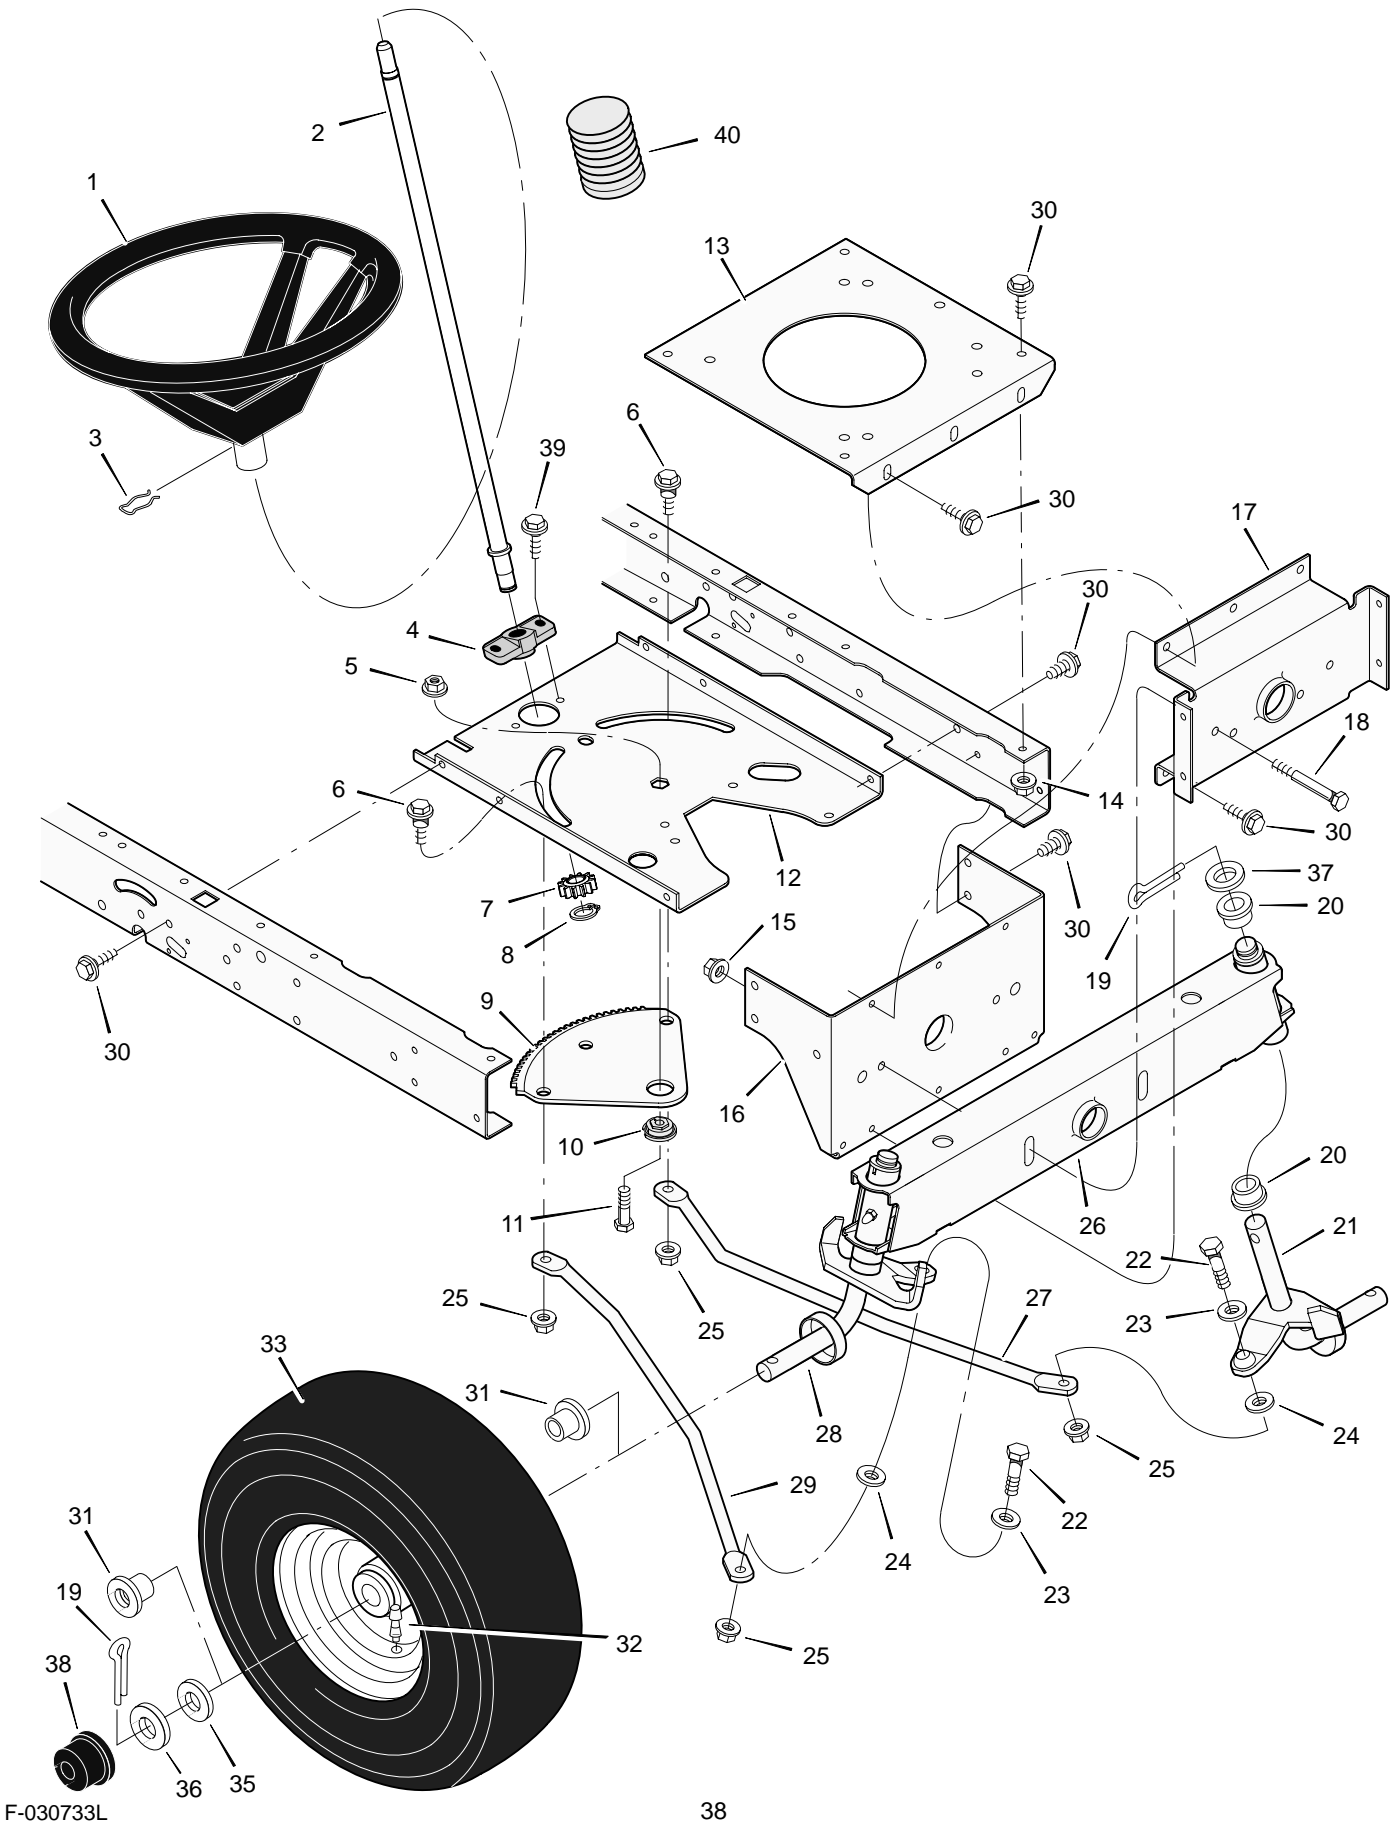

MODEL 40508x92H

REPAIR PARTS MOTION DRIVE

Key No.	Description	Part No.	Key No.	Description	Part No.
1	Bolt, Shoulder	009x39	32	Pin, Hair	0031x6
2	Nut, Hex	015x89	33	Washer	017x38
3	Arm, Idler	690173 Z	34	Spacer	690369
4	Rod, Clutch	094041 Z	35	Bolt	06x105
5	Nut	015x79	36	Transaxle **	----
6	Washer	17x102	37	Nut	015x88
7	Grip	092697	38	Key, Woodruff	020697
8	Pin, Cotter	030x20	39	Bolt	01x155
9	Lever, Shift	094043 Z	40	Bracket, Transaxle	094008E700
10	Washer	017x47 Z	41	Pulley	690409
11	Link, Shift	094044 Z	42	Bracket, Transaxle Support	094433E700
12	Nut, Adjuster	021920	43	E-Ring	0011x7
13	Grip	091079	44	Pulley, Drive	095094
14	Rod, Parking Brake	1001245 Z	45	Key, Square	021553
15	Nut, Adjuster	094815	46	Washer	17x160
16	Bracket, Shift Pivot	1001303 Z	47	Spacer, Transaxle	1401103
17	Screw	26x249	48	Stem, Valve	024373
18	Nut	015x84	49	Tire *	091923
19	Mount, Stud Spring	094042 Z	--	Tube	407049
20	Bolt, Shoulder	009x54	50	Wheel & Tire Assembly	092288-601
21	Spring, Extension	165x116	51	Washer	17x195
22	Bracket, Right Shifter	1001302E700	52	E-Ring	0011x3
23	Frame, Right	1001268E700	53	Hub Cap	094618
24	Bolt, Carriage	002x53	54	Guide, Belt	093349
25	Frame, Left	1001269E700	55	Pin, Hair	0031x4
26	Latch, Parking Brake	094045 Z	56	Spring, Extension	165x115
27	Pedal	021544	57	Spring, Extension	165x92
28	Lever, Brake/Clutch	94038E700	58	Screw	26x216
29	Nut	015x98	59	Washer	17x148
30	Belt, Motion Drive	037x87	60	Screw	26x267
31	Yoke, Shift	094031 Z	61	Washer	17x169

* When you order a tire, make sure to give the brand name of the tire so that the tread pattern on the tire will match.

** For information on Replacement Parts see the Central Parts Distributor in your area.

MODEL 40508x92H

REPAIR PARTS STEERING