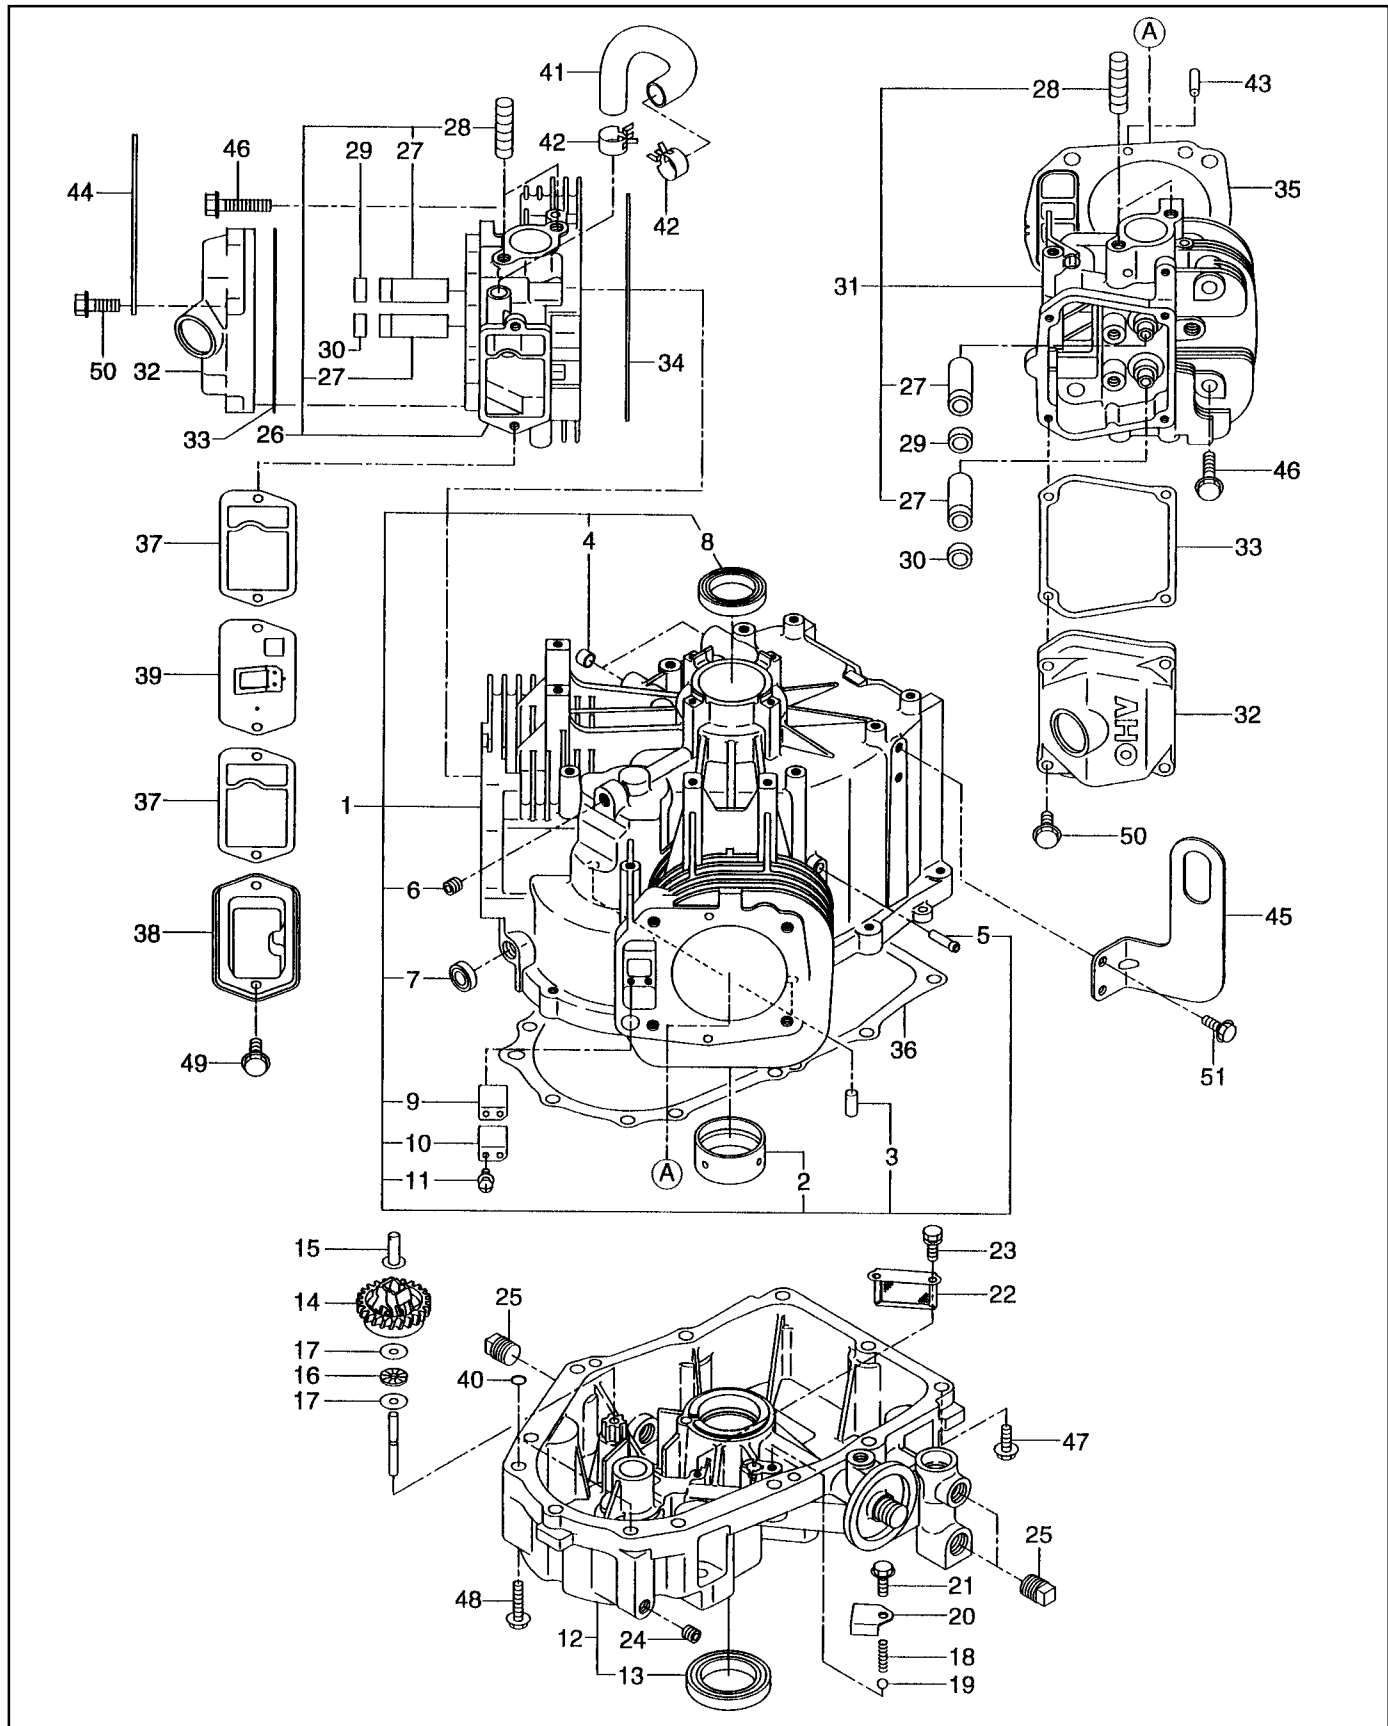

© Copyright 2000 Robin America, Inc.

**FIG. 1 CRANKCASE GROUP - EH63V / EH65V**

**FIG. 1 CRANKCASE GROUP - EH63V / EH65V**

REF	PART NUMBER	DESCRIPTION	QTY	REMARKS
*1	263-10201-A1	CRANKCASE, compl.	1	includes items 2 thru 11
2	263-15801-03	MAIN BEARING	1	
3	X31-00800-80	DOWEL PIN	2	
4	142-55601-03	PIPE	2	
5	159-65401-03	PIPE (PULSE)	1	
6	235-15421-03	BLIND PLUG	1	
7	044-00800-10	OIL SEAL	1	
8	044-03500-90	OIL SEAL	1	
9	263-17101-A3	LEAF VALVE	2	
10	263-17201-A3	RETAINER PLATE	2	
11	004-35041-00	SCREW and WASHER ASS'Y	4	
*12	263-11021-A1	MAIN BEARING COVER, compl.	1	includes item 13
13	044-04200-30	OIL SEAL	1	
14	263-45101-B1	GOVERNOR GEAR, compl.	1	
15	263-41901-03	GOVERNOR SLEEVE	1	
16	263-46213-A3	THRUST BEARING	1	
17	263-46214-A3	WASHER	2	
18	248-65601-03	SPRING, relief valve	1	
19	006-90308-00	STEEL BALL	1	
20	263-17301-A3	RETAINER PLATE	1	
21	X11-00600-20	FLANGE BOLT	1	
22	263-64311-A1	OIL PUMP FILTER	1	
23	001-13051-00	BOLT and WASHER ASS'Y	2	
24	235-15421-03	BLIND PLUG	1	
25	263-17401-A3	DRAIN PLUG	3	
*26	263-13201-02	CYLINDER HEAD 1 UNIT	1	includes items 27, 28
27	263-14201-03	VALVE GUIDE	4	
28	010-50802-90	STUD	8	
29	132-07AA0-50	SEAL-INTAKE VALVE	2	
30	132-11AA0-50	SEAL-EXHAUST VALVE	2	
*31	263-13301-02	CYLINDER HEAD 2 UNIT	1	includes items 27, 28
32	263-15501-A3	ROCKER COVER	2	
33	263-16101-A3	GASKET, rocker cover	2	
34	263-15021-01	GASKET, cylinder head 1	1	
35	263-15121-01	GASKET, cylinder head 2	1	
36	263-16011-A3	GASKET, main bearing cover	1	
37	263-16006-03	GASKET, breather plate	2	
38	263-14301-03	BREATHER COVER	1	
39	263-14411-A1	BREATHER PLATE, compl.	1	
40	024-00090-00	ORING	2	
41	263-18001-03	RUBBER PIPE	1	
42	263-68511-03	HOSE CLAMP	2	
43	X31-00600-20	DOWEL PIN	4	
44	263-19101-A3	LIFT HOOK1	1	