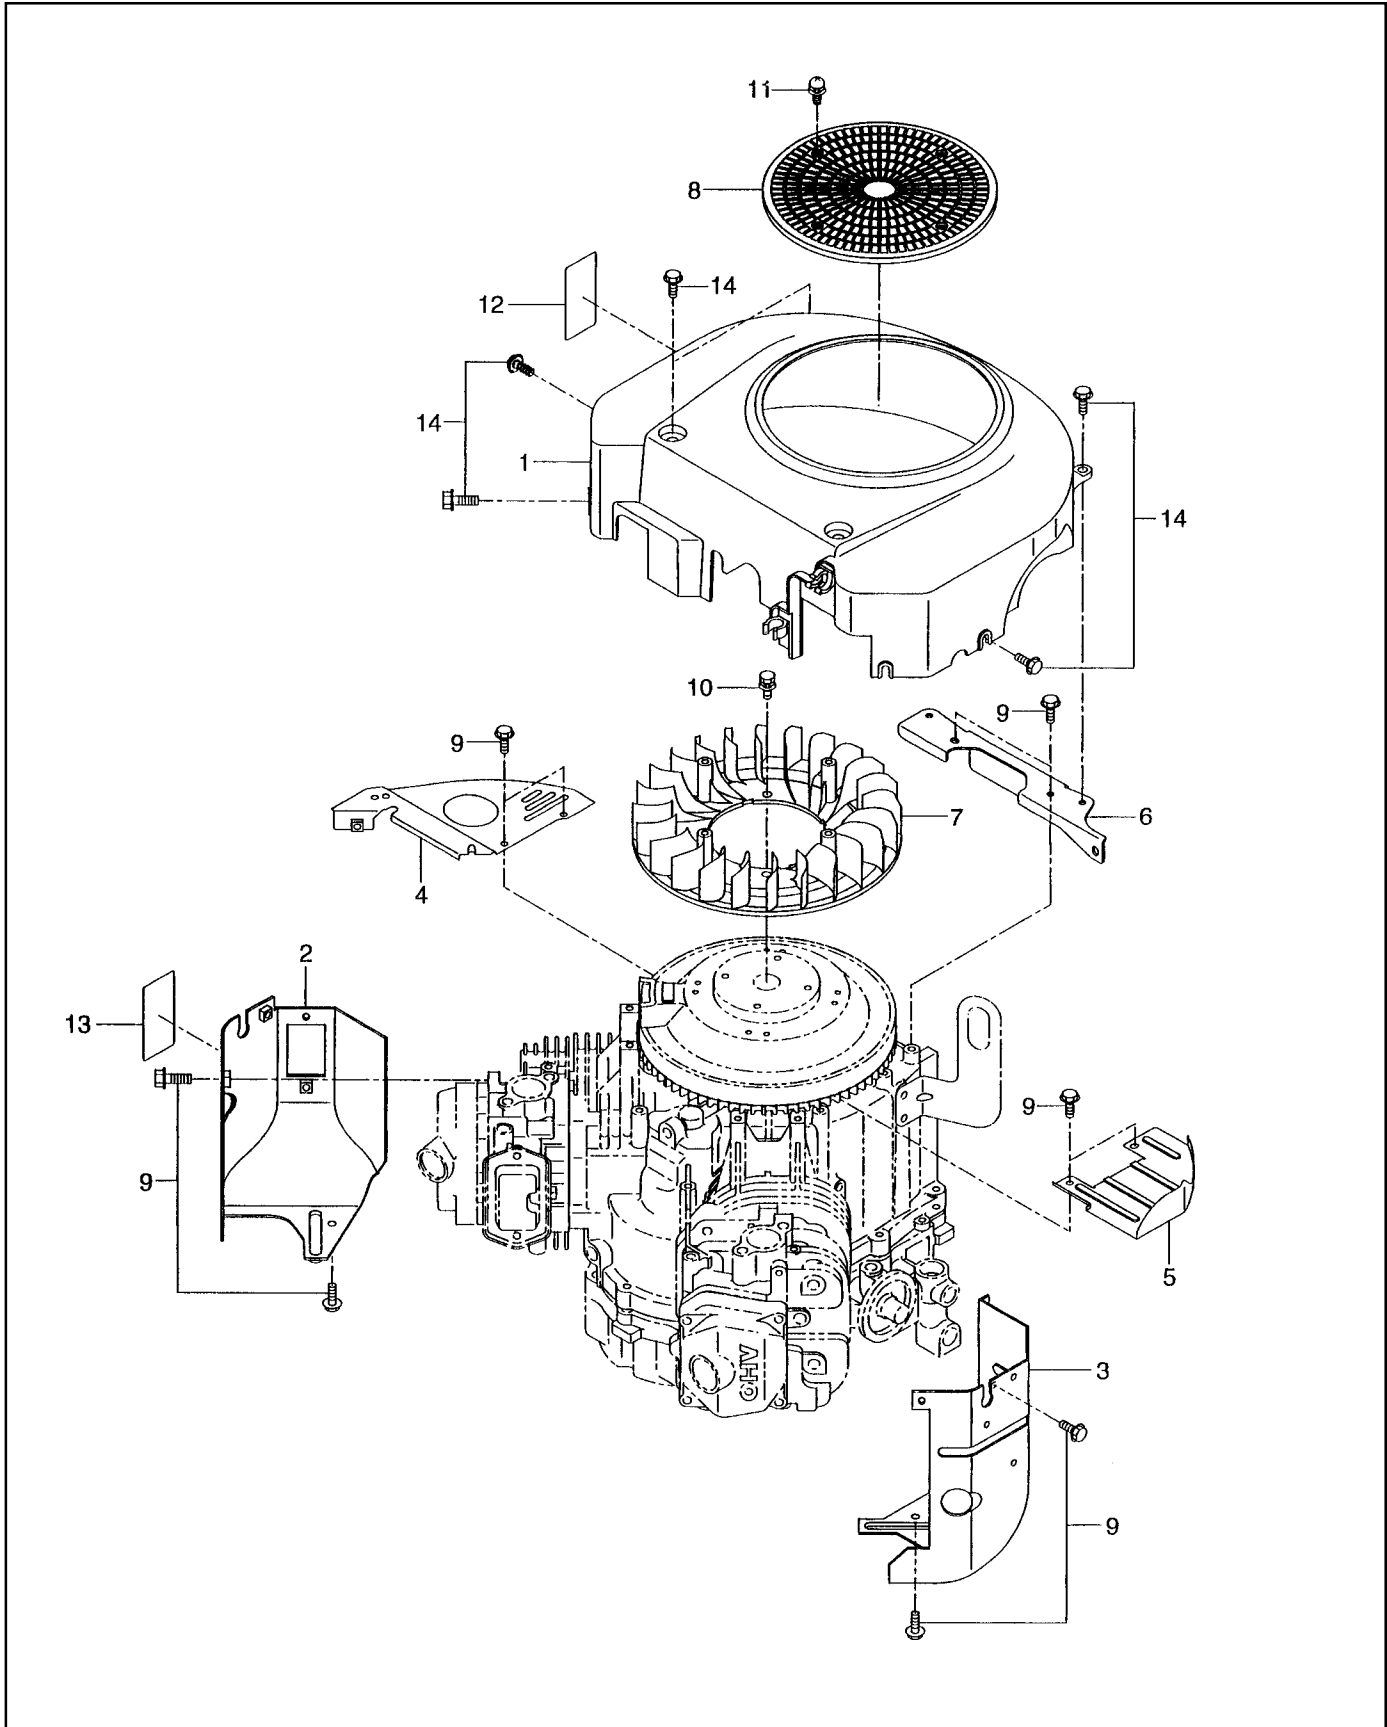

FIG. 6 COOLING and STARTING GROUP - EH63V / EH65V