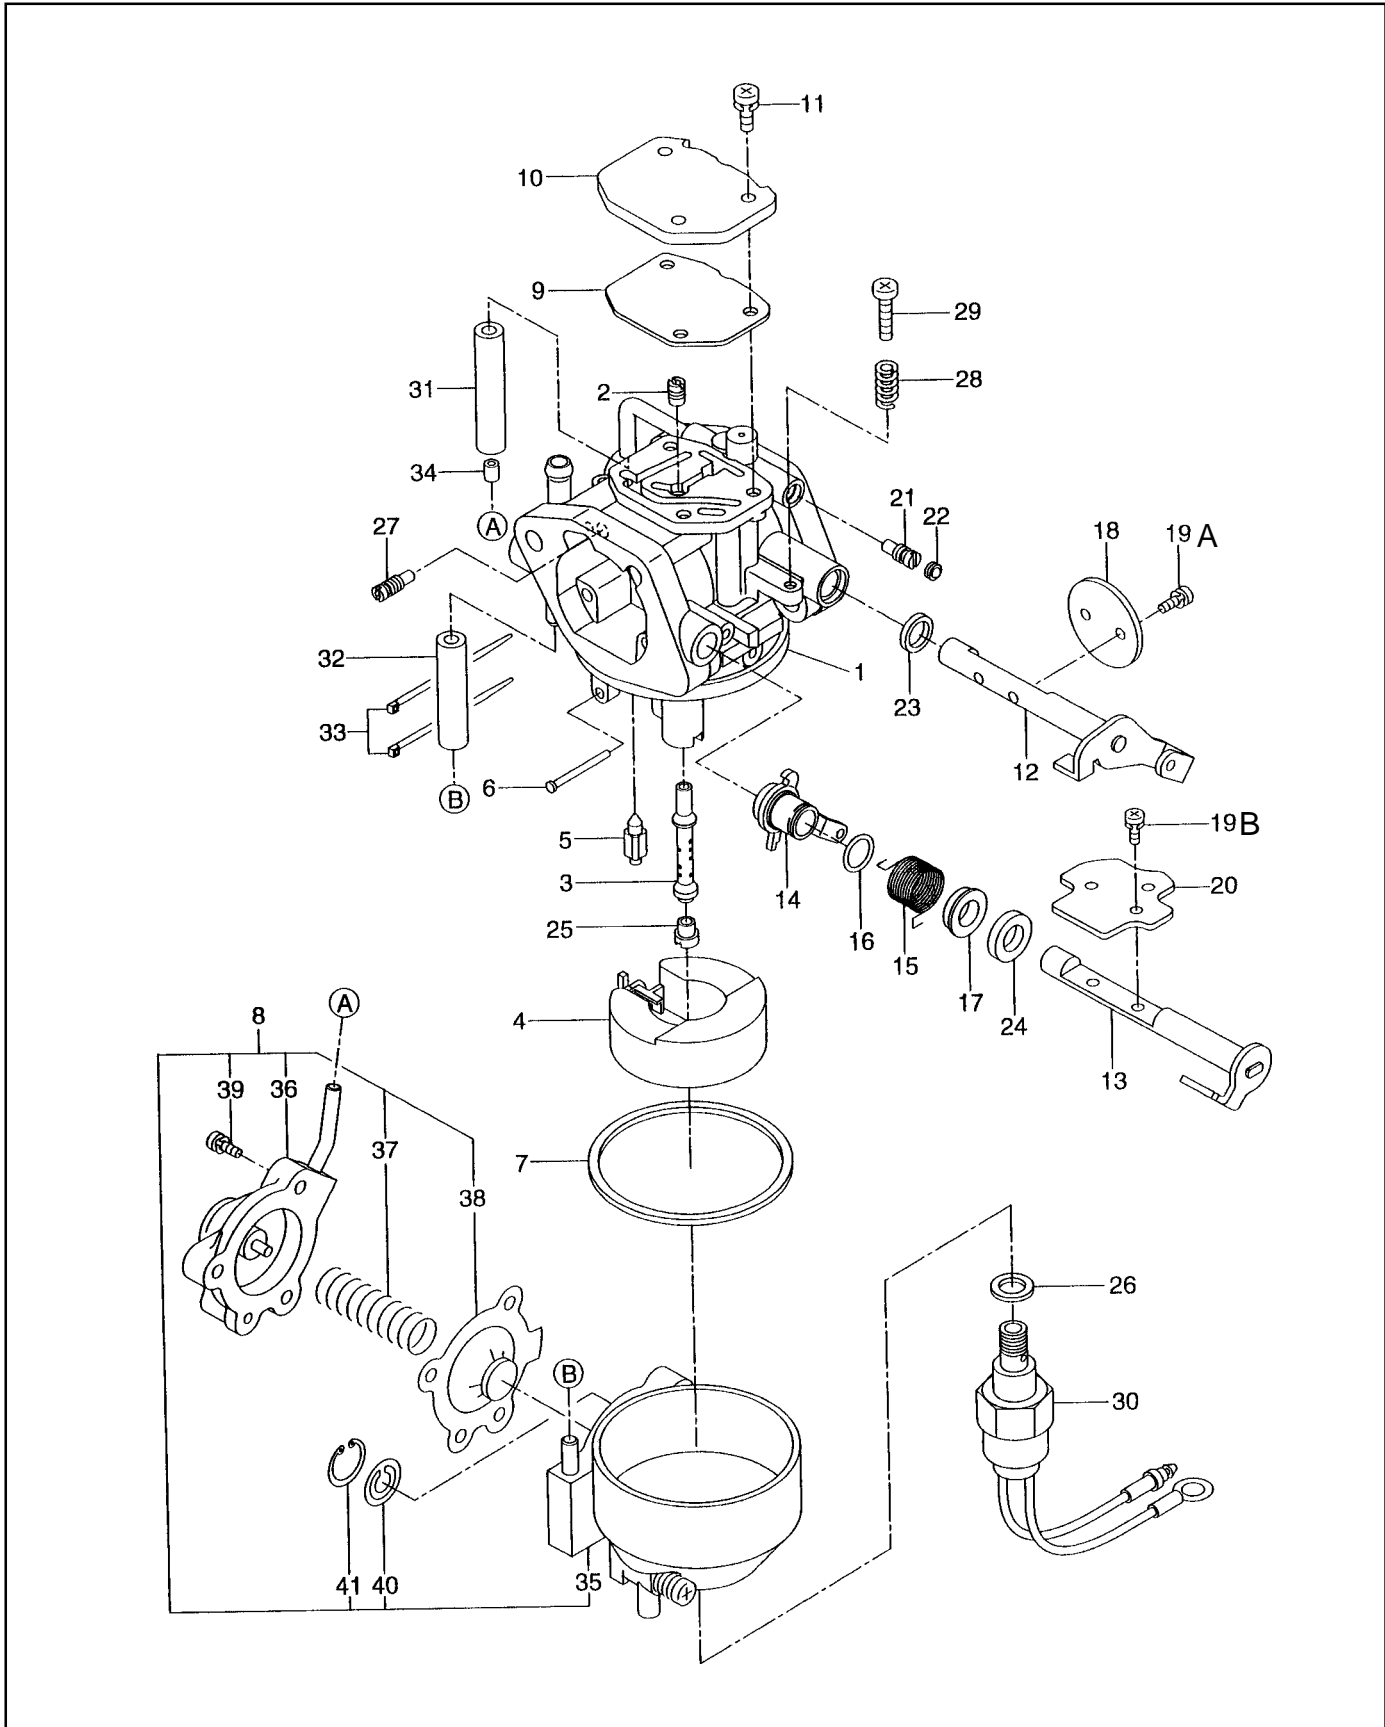

FIG. 8 CARBURETOR GROUP - EH63V / EH65V

FIG. 8 CARBURETOR GROUP - EH63V / EH65V

FIG. 8 CARBURETOR GROUP - EH63V / EH65V

REF	PART NUMBER	DESCRIPTION	QTY	REMARKS
*1	263-62571-10	CARBURETOR ASS'Y For EH63V	1	includes items 2 thru 41
*1	263-62371-10	CARBURETOR ASS'Y For EH65V	1	includes items 2 thru 41
2	263-62422-08	SLOW JET ASS'Y	1	
3	263-62441-08	MAIN NOZZLE For EH63V	1	
3	263-62440-08	MAIN NOZZLE For EH65V	1	
4	263-62505-08	FLOAT	1	
5	263-62501-08	FLOAT VALVE	1	
6	263-62515-08	FLOAT PIN	1	
7	263-62575-08	FLOAT CHAMBER GASKET	1	
*8	263-62581-08	FLOAT CHAMBER, compl.	1	includes items 35 thru 41
9	263-62545-08	PASSAGE COVER GASKET	1	
10	263-62565-08	PASSAGE COVER	1	
11	263-62585-08	SCREW	3	
12	263-62533-08	THROTTLE SHAFT ASS'Y	1	
13	263-62521-08	CHOKE SHAFT ASS'Y	1	
14	263-62522-08	CHOKE LEVER ASS'Y	1	
15	263-62446-08	CHOKE ARM RETURN SPRING ForEH63V	1	
15	263-62445-08	CHOKE ARM RETURN SPRING ForEH65V	1	
16	258-62551-08	CHOKE LEVER RING	1	
17	258-62553-08	CHOKE COLLAR	1	
18	263-62536-08	THROTTLE VALVE	1	
19A	258-62559-08	SCREW, THROTTLE VALVE SET	2	
19B	261-62352-08	SCREW, CHOKE VALVE SET	2	
20	263-62526-08	CHOKE VALVE For EH63V	1	
20	263-62525-08	CHOKE VALVE For EH65V	1	
21	261-62435-08	NEEDLE, compl.	1	
22	261-62358-08	EXPANSION PLUG	1	
23	263-62590-08	AIR FILTER	1	
24	258-62554-08	CHOKE SHAFT FILTER	1	
25	263-62402-08	MAIN JET (#110) For EH63V	1	
25	263-62404-08	MAIN JET (#128) For EH65V	1	
26	215-62430-08	GASKET	1	
27	263-62411-08	SLOW AIR BLEED JET For EH3V	1	
27	263-62410-08	SLOW AIR BLEED JET For EH65V	1	
28	226-62446-08	SPRING, THROTTLE ADJUST SCREW	1	
29	263-62586-08	ROUND MACHINE SCREW	1	
30	263-62558-08	SOLENOID VALVE ASS'Y	1	
31	263-62356-08	VACUUM HOSE	1	
32	263-62357-08	FUEL HOSE	1	
33	107-62381-08	NYLON BAND	2	
34	263-62450-08	JET	1	
35	263-62582-08	FLOAT CHAMBER ASS'Y	1	
36	263-62359-08	COVER, compl.	1	
37	263-62320-08	SPRING	1	
38	263-62358-08	DIAPHRAGM ASS'Y	1