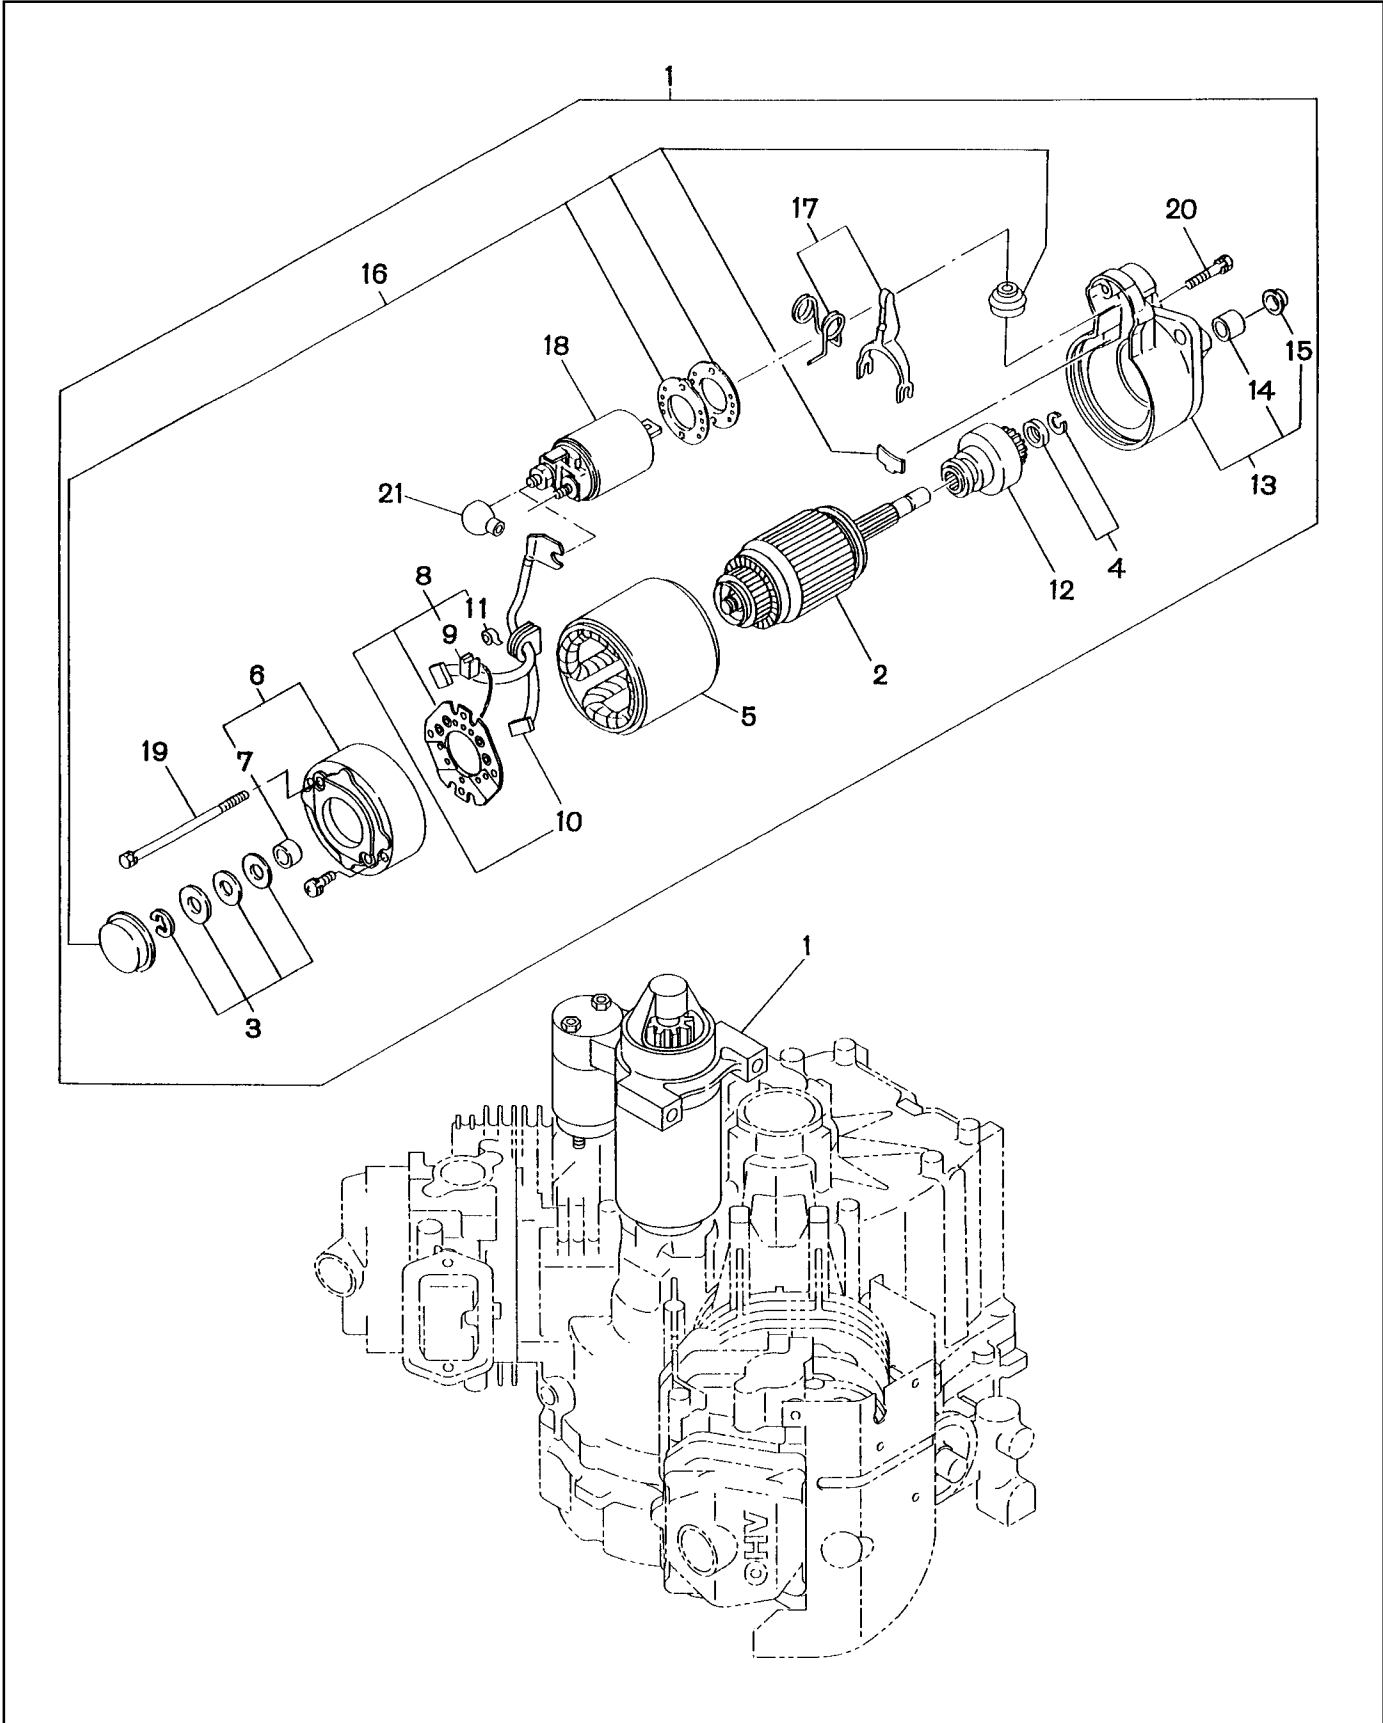

FIG. 10 STARTING MOTOR GROUP - EH63V / EH65V