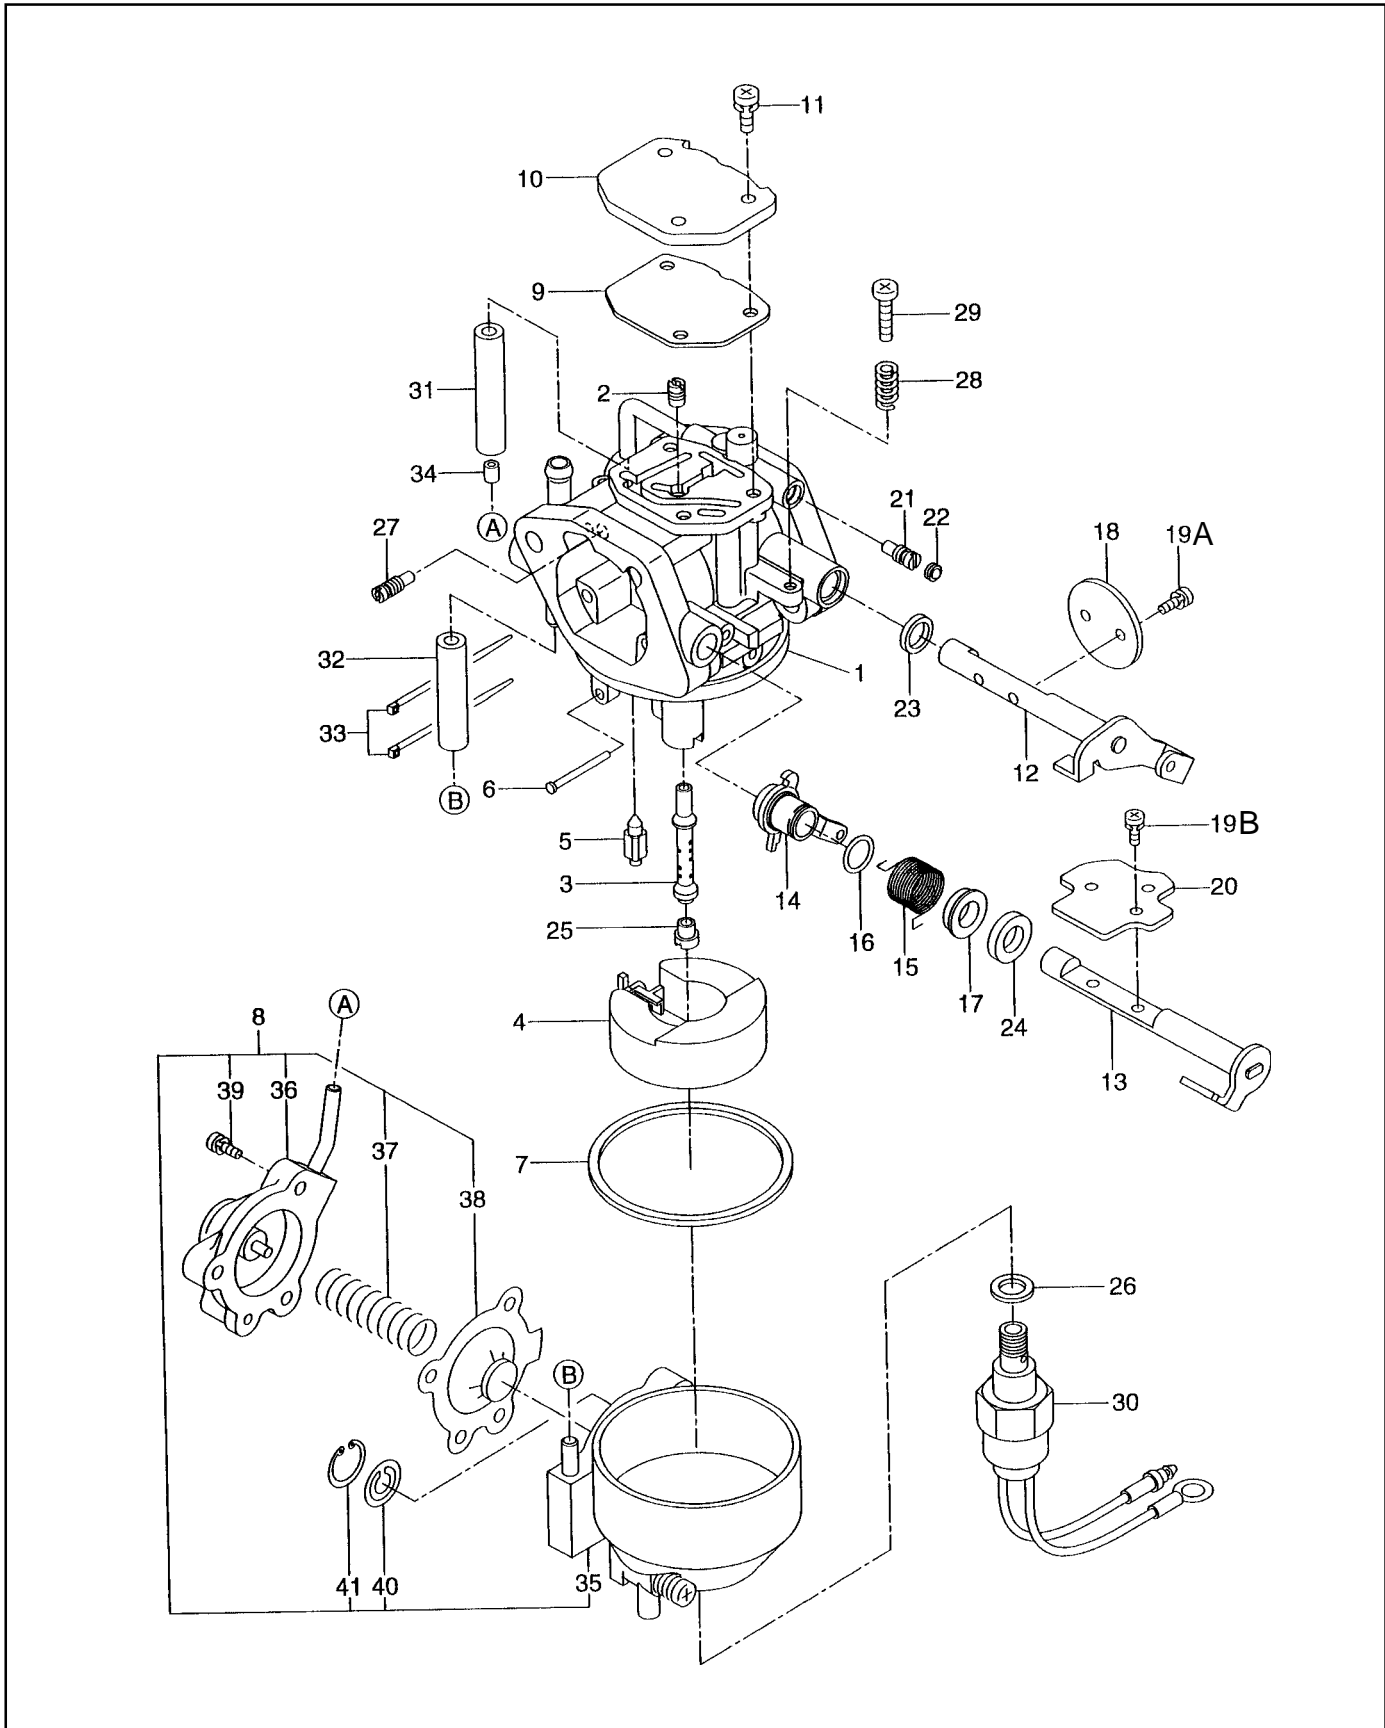

FIG. 8 CARBURETOR GROUP - EH63V / EH65V

REF	PART NUMBER	DESCRIPTION	QTY	REMARKS
*1	263-62571-10	CARBURETOR ASS'Y For EH63V	1	includes items 2 thru 41
*1	263-62371-10	CARBURETOR ASS'Y For EH65V	1	includes items 2 thru 41
2	263-62422-08	SLOW JET ASS'Y	1	
3	263-62441-08	MAIN NOZZLE For EH63V	1	
3	263-62440-08	MAIN NOZZLE For EH65V	1	
4	263-62505-08	FLOAT	1	
5	263-62501-08	FLOAT VALVE	1	
6	263-62515-08	FLOAT PIN	1	
7	263-62575-08	FLOAT CHAMBER GASKET	1	
*8	263-62581-08	FLOAT CHAMBER, compl.	1	includes items 35 thru 41
9	263-62545-08	PASSAGE COVER GASKET	1	
10	263-62565-08	PASSAGE COVER	1	
11	263-62585-08	SCREW	3	
12	263-62533-08	THROTTLE SHAFT ASS'Y	1	
13	263-62521-08	CHOKE SHAFT ASS'Y	1	
14	263-62522-08	CHOKE LEVER ASS'Y	1	
15	263-62446-08	CHOKE ARM RETURN SPRING ForEH63V	1	
15	263-62445-08	CHOKE ARM RETURN SPRING ForEH65V	1	
16	258-62551-08	CHOKE LEVER RING	1	
17	258-62553-08	CHOKE COLLAR	1	
18	263-62536-08	THROTTLE VALVE	1	
19A	258-62559-08	SCREW, THROTTLE VALVE SET	2	
19B	261-62352-08	SCREW, CHOKE VALVE SET	2	
20	263-62526-08	CHOKE VALVE For EH63V	1	
20	263-62525-08	CHOKE VALVE For EH65V	1	
21	261-62435-08	NEEDLE, compl.	1	
22	261-62358-08	EXPANSION PLUG	1	
23	263-62590-08	AIR FILTER	1	
24	258-62554-08	CHOKE SHAFT FILTER	1	
25	263-62402-08	MAIN JET (#110) For EH63V	1	
25	263-62404-08	MAIN JET (#128) For EH65V	1	
26	215-62430-08	GASKET	1	
27	263-62411-08	SLOW AIR BLEED JET For EH3V	1	
27	263-62410-08	SLOW AIR BLEED JET For EH65V	1	
28	226-62446-08	SPRING, THROTTLE ADJUST SCREW	1	
29	263-62586-08	ROUND MACHINE SCREW	1	
30	263-62558-08	SOLENOID VALVE ASS'Y	1	
31	263-62356-08	VACUUM HOSE	1	
32	263-62357-08	FUEL HOSE	1	
33	107-62381-08	NYLON BAND	2	
34	263-62450-08	JET	1	
35	263-62582-08	FLOAT CHAMBER ASS'Y	1	
36	263-62359-08	COVER, compl.	1	
37	263-62320-08	SPRING	1	
38	263-62358-08	DIAPHRAGM ASS'Y	1	

FIG. 8 CARBURETOR GROUP - EH63V / EH65V