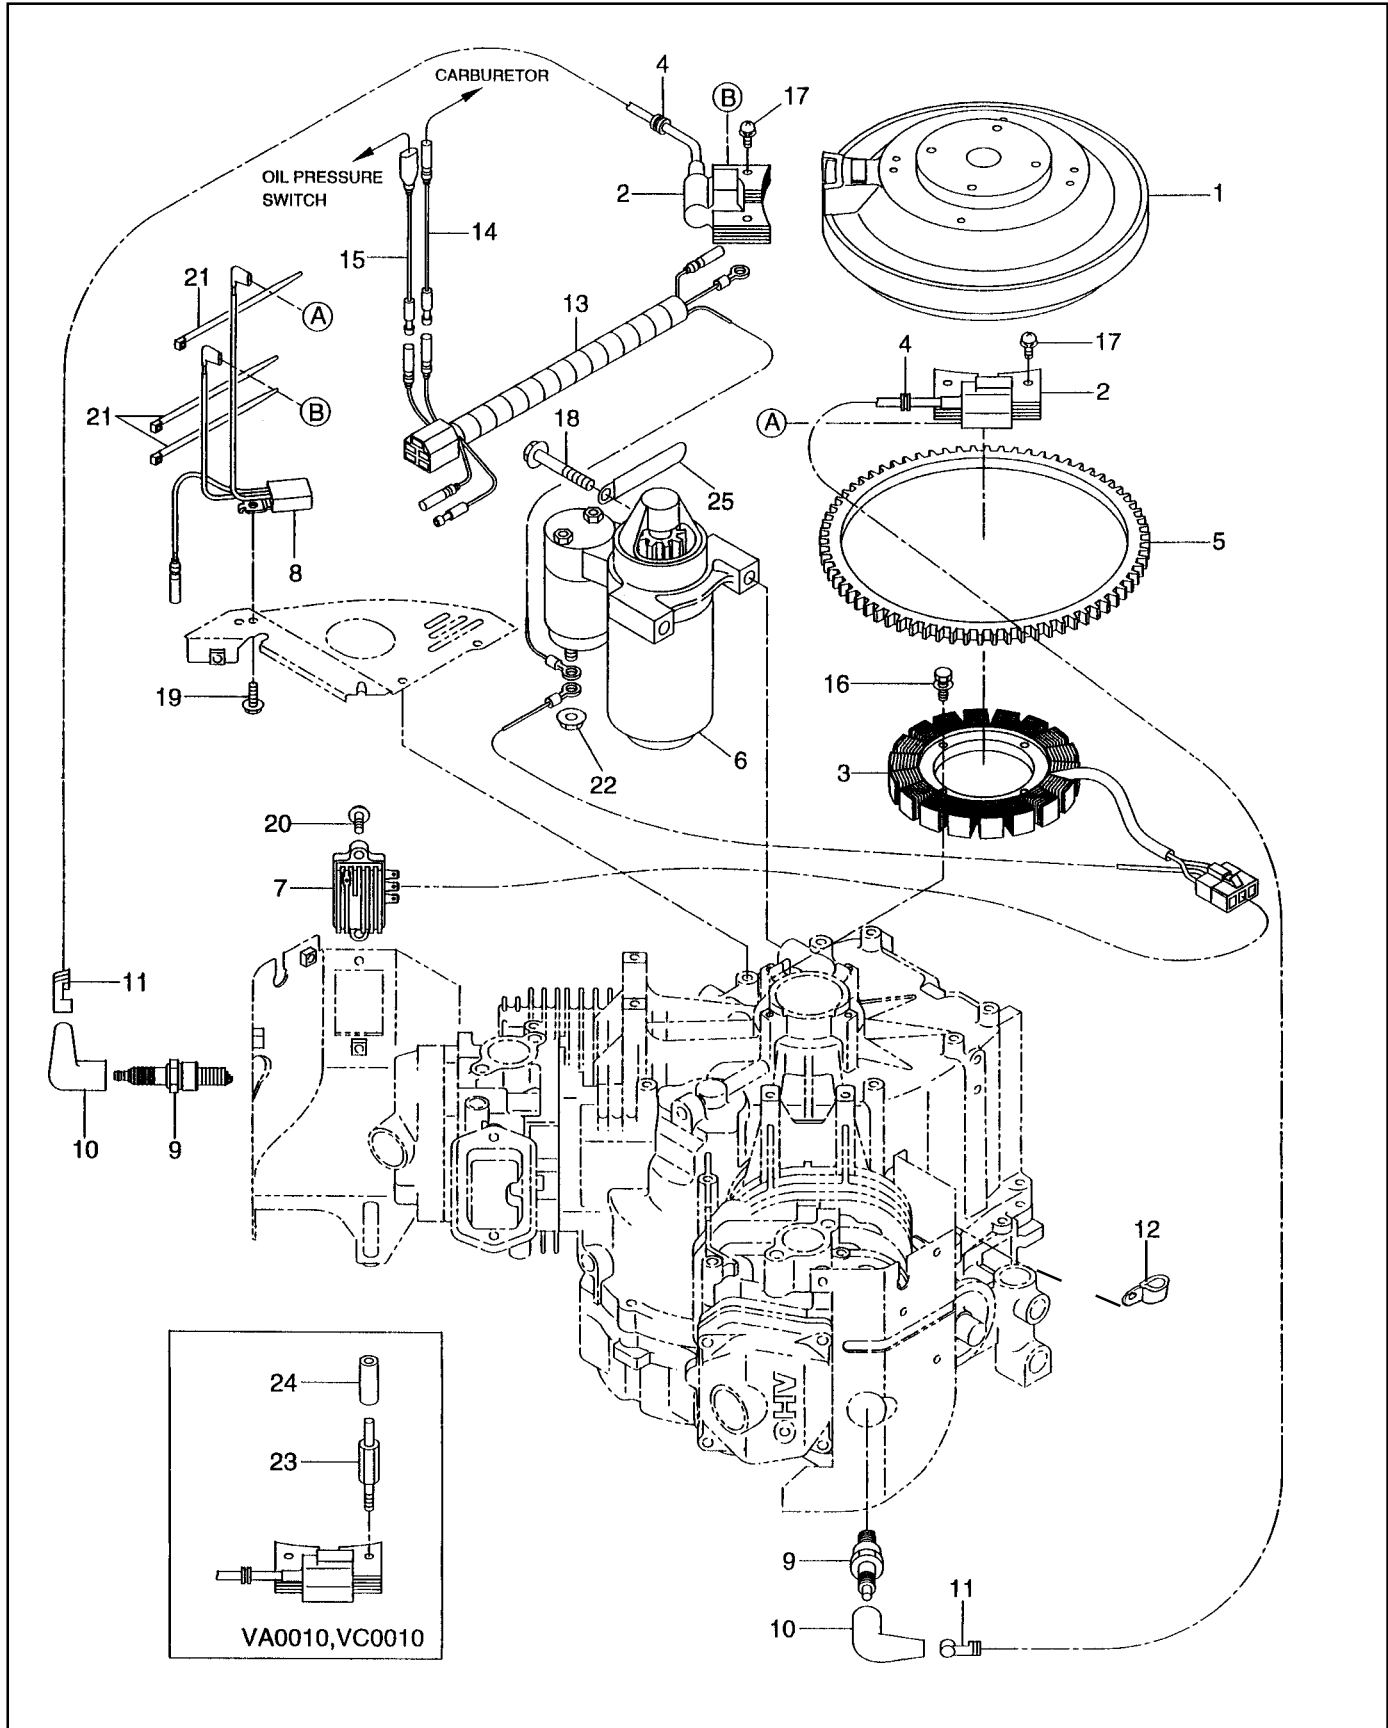

FIG. 9 ELECTRIC DEVICE GROUP - EH63V / EH65V