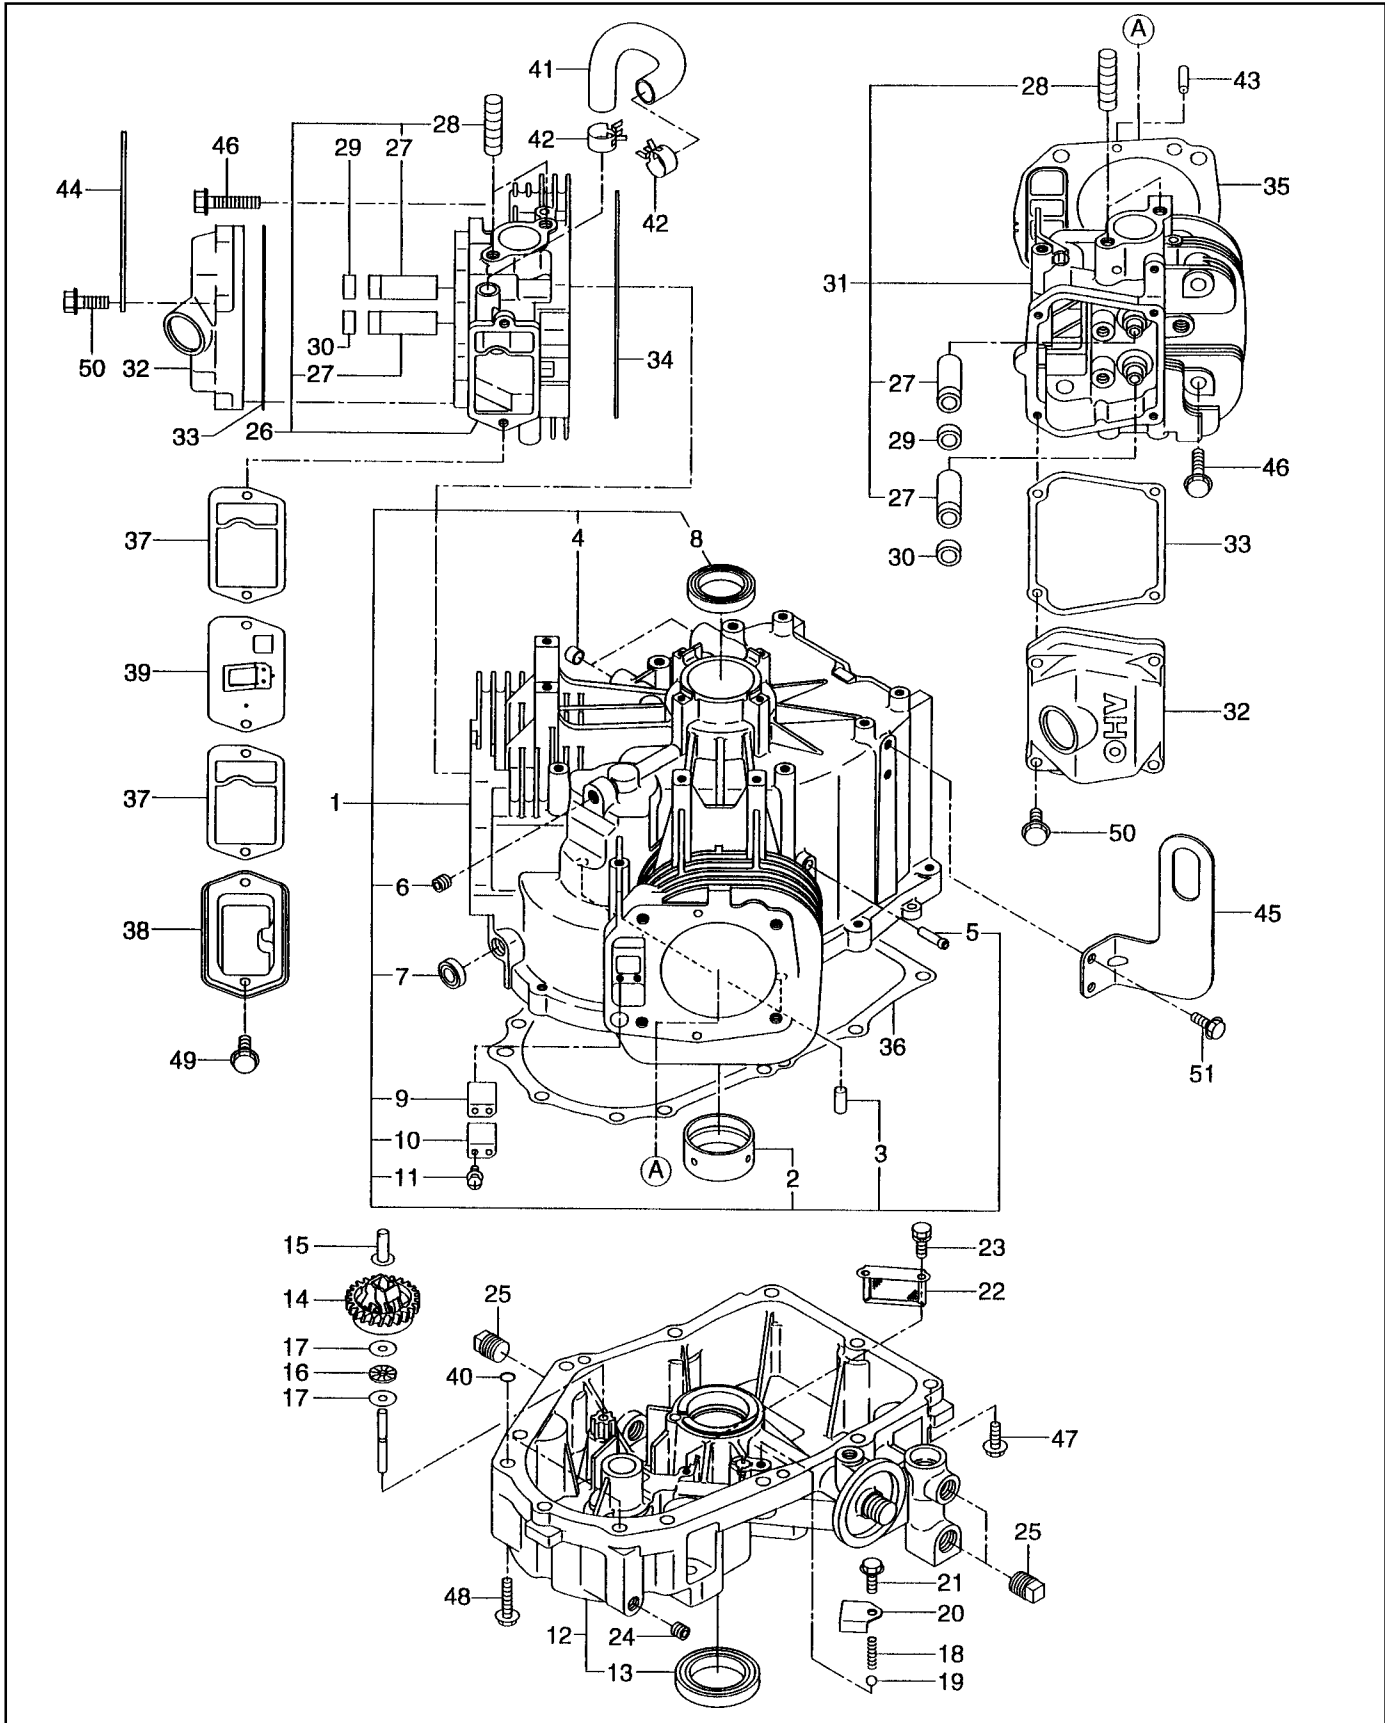

FIG. 1 CRANKCASE GROUP - EH63V / EH65V

REF	PART NUMBER	DESCRIPTION	QTY	REMARKS
*1	263-10201-A1	CRANKCASE, compl.	1	includes items 2 thru 11
2	263-15801-03	MAIN BEARING	1	
3	X31-00800-80	DOWEL PIN	2	
4	142-55601-03	PIPE	2	
5	159-65401-03	PIPE (PULSE)	1	
6	235-15421-03	BLIND PLUG	1	
7	044-00800-10	OIL SEAL	1	
8	044-03500-90	OIL SEAL	1	
9	263-17101-A3	LEAF VALVE	2	
10	263-17201-A3	RETAINER PLATE	2	
11	004-35041-00	SCREW and WASHER ASS'Y	4	
*12	263-11021-A1	MAIN BEARING COVER, compl.	1	includes item 13
13	044-04200-30	OIL SEAL	1	
14	263-45101-B1	GOVERNOR GEAR, compl.	1	
15	263-41901-03	GOVERNOR SLEEVE	1	
16	263-46213-A3	THRUST BEARING	1	
17	263-46214-A3	WASHER	2	
18	248-65601-03	SPRING, relief valve	1	
19	006-90308-00	STEEL BALL	1	
20	263-17301-A3	RETAINER PLATE	1	
21	X11-00600-20	FLANGE BOLT	1	
22	263-64311-A1	OIL PUMP FILTER	1	
23	001-13051-00	BOLT and WASHER ASS'Y	2	
24	235-15421-03	BLIND PLUG	1	
25	263-17401-A3	DRAIN PLUG	3	
*26	263-13201-02	CYLINDER HEAD 1 UNIT	1	includes items 27, 28
27	263-14201-03	VALVE GUIDE	4	
28	010-50802-90	STUD	8	
29	132-07AA0-50	SEAL-INTAKE VALVE	2	
30	132-11AA0-50	SEAL-EXHAUST VALVE	2	
*31	263-13301-02	CYLINDER HEAD 2 UNIT	1	includes items 27, 28
32	263-15501-A3	ROCKER COVER	2	
33	263-16101-A3	GASKET, rocker cover	2	
34	263-15021-01	GASKET, cylinder head 1	1	
35	263-15121-01	GASKET, cylinder head 2	1	
36	263-16011-A3	GASKET, main bearing cover	1	
37	263-16006-03	GASKET, breather plate	2	
38	263-14301-03	BREATHER COVER	1	
39	263-14411-A1	BREATHER PLATE, compl.	1	
40	024-00090-00	ORING	2	
41	263-18001-03	RUBBER PIPE	1	
42	263-68511-03	HOSE CLAMP	2	
43	X31-00600-20	DOWEL PIN	4	
44	263-19101-A3	LIFT HOOK1	1	

FIG. 1 CRANKCASE GROUP - EH63V / EH65V