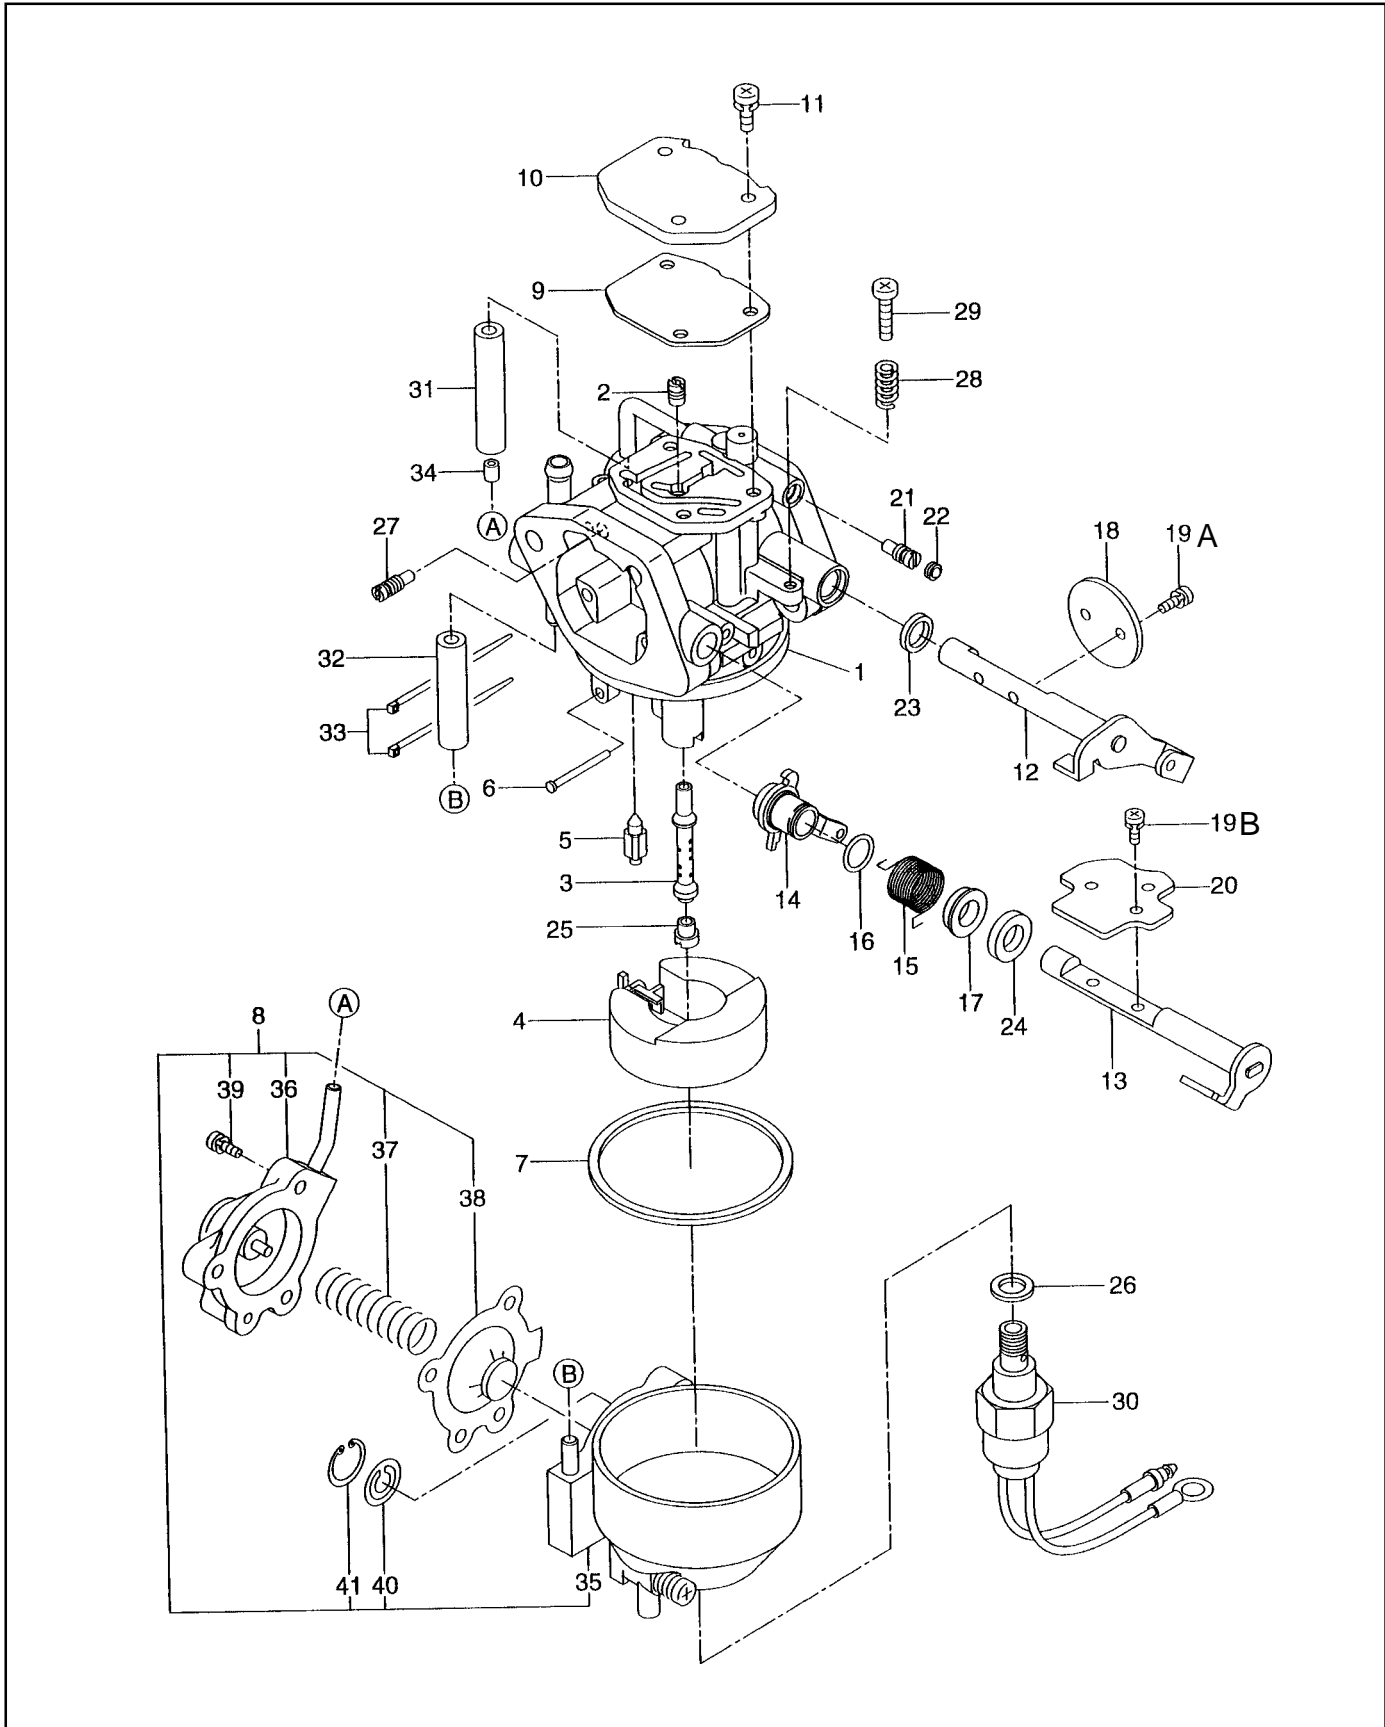

FIG. 6 COOLING and STARTING GROUP - EH63V / EH65V

FIG. 7 FUEL, LUBRICANT GROUP - EH63V / EH65V

FIG. 8 CARBURETOR GROUP - EH63V / EH65V

FIG. 8 CARBURETOR GROUP - EH63V / EH65V

REF	PART NUMBER	DESCRIPTION	QTY	REMARKS
*1	263-62571-10	CARBURETOR ASS'Y For EH63V	1	includes items 2 thru 41
*1	263-62371-10	CARBURETOR ASS'Y For EH65V	1	includes items 2 thru 41
2	263-62422-08	SLOW JET ASS'Y	1	
3	263-62441-08	MAIN NOZZLE For EH63V	1	
3	263-62440-08	MAIN NOZZLE For EH65V	1	
4	263-62505-08	FLOAT	1	
5	263-62501-08	FLOAT VALVE	1	
6	263-62515-08	FLOAT PIN	1	
7	263-62575-08	FLOAT CHAMBER GASKET	1	
*8	263-62581-08	FLOAT CHAMBER, compl.	1	includes items 35 thru 41
9	263-62545-08	PASSAGE COVER GASKET	1	
10	263-62565-08	PASSAGE COVER	1	
11	263-62585-08	SCREW	3	
12	263-62533-08	THROTTLE SHAFT ASS'Y	1	
13	263-62521-08	CHOKE SHAFT ASS'Y	1	
14	263-62522-08	CHOKE LEVER ASS'Y	1	
15	263-62446-08	CHOKE ARM RETURN SPRING ForEH63V	1	
15	263-62445-08	CHOKE ARM RETURN SPRING ForEH65V	1	
16	258-62551-08	CHOKE LEVER RING	1	
17	258-62553-08	CHOKE COLLAR	1	
18	263-62536-08	THROTTLE VALVE	1	
19A	258-62559-08	SCREW, THROTTLE VALVE SET	2	
19B	261-62352-08	SCREW, CHOKE VALVE SET	2	
20	263-62526-08	CHOKE VALVE For EH63V	1	
20	263-62525-08	CHOKE VALVE For EH65V	1	
21	261-62435-08	NEEDLE, compl.	1	
22	261-62358-08	EXPANSION PLUG	1	
23	263-62590-08	AIR FILTER	1	
24	258-62554-08	CHOKE SHAFT FILTER	1	
25	263-62402-08	MAIN JET (#110) For EH63V	1	
25	263-62404-08	MAIN JET (#128) For EH65V	1	
26	215-62430-08	GASKET	1	
27	263-62411-08	SLOW AIR BLEED JET For EH3V	1	
27	263-62410-08	SLOW AIR BLEED JET For EH65V	1	
28	226-62446-08	SPRING, THROTTLE ADJUST SCREW	1	
29	263-62586-08	ROUND MACHINE SCREW	1	
30	263-62558-08	SOLENOID VALVE ASS'Y	1	
31	263-62356-08	VACUUM HOSE	1	
32	263-62357-08	FUEL HOSE	1	
33	107-62381-08	NYLON BAND	2	
34	263-62450-08	JET	1	
35	263-62582-08	FLOAT CHAMBER ASS'Y	1	
36	263-62359-08	COVER, compl.	1	
37	263-62320-08	SPRING	1	
38	263-62358-08	DIAPHRAGM ASS'Y	1	