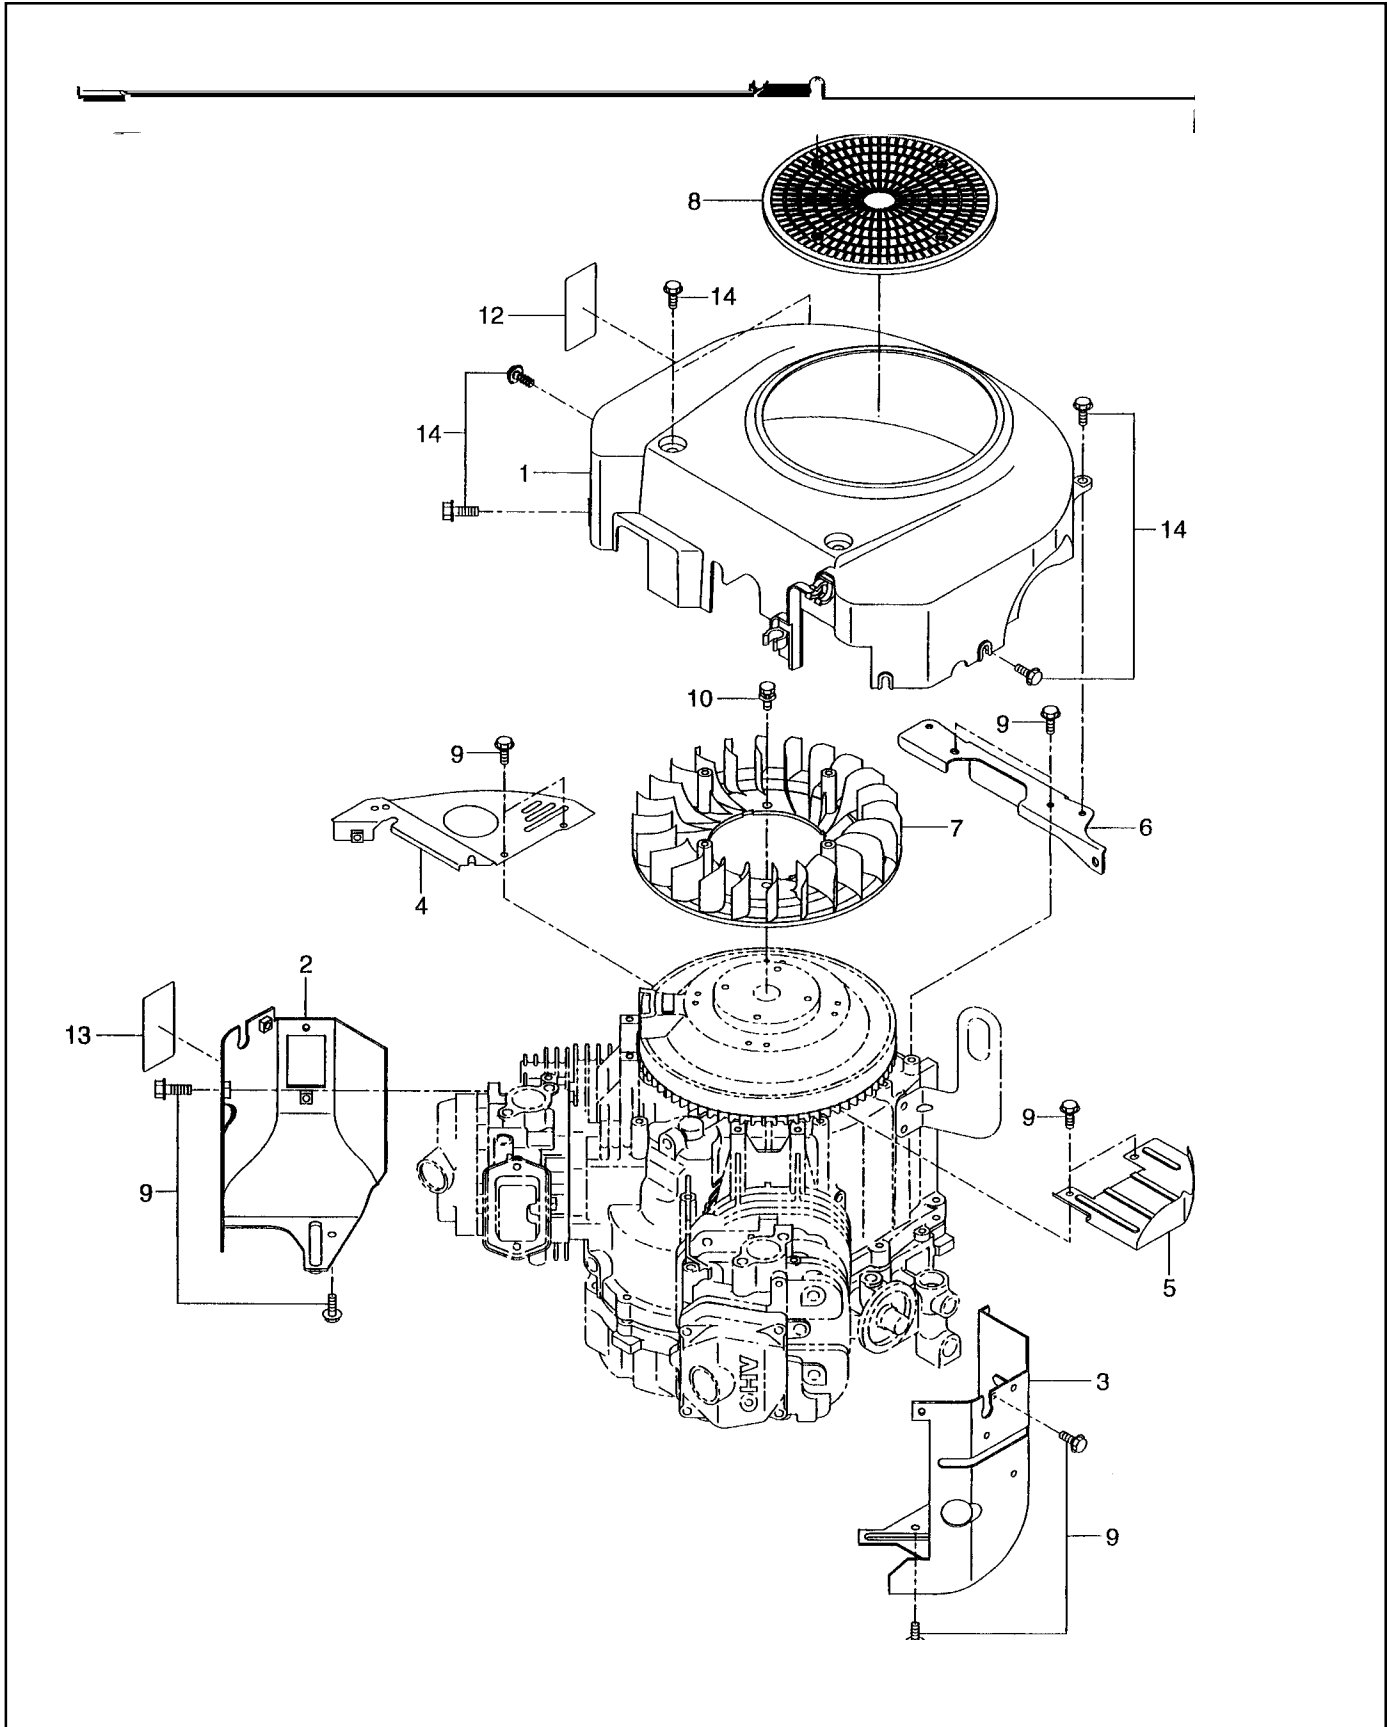

FIG. 6 COOLING and STARTING GROUP - EH63V / EH65V

FIG. 7 FUEL, LUBRICANT GROUP - EH63V / EH65V

FIG. 8 CARBURETOR GROUP - EH63V / EH65V

FIG. 8 CARBURETOR GROUP - EH63V / EH65V

REF	PART NUMBER	DESCRIPTION	QTY	REMARKS
*1	263-62571-10	CARBURETOR ASS'Y For EH63V	1	includes items 2 thru 41
*1	263-62371-10	CARBURETOR ASS'Y For EH65V	1	includes items 2 thru 41
2	263-62422-08	SLOW JET ASS'Y	1	
3	263-62441-08	MAIN NOZZLE For EH63V	1	
3	263-62440-08	MAIN NOZZLE For EH65V	1	
4	263-62505-08	FLOAT	1	
5	263-62501-08	FLOAT VALVE	1	
6	263-62515-08	FLOAT PIN	1	
7	263-62575-08	FLOAT CHAMBER GASKET	1	
*8	263-62581-08	FLOAT CHAMBER, compl.	1	includes items 35 thru 41
9	263-62545-08	PASSAGE COVER GASKET	1	
10	263-62565-08	PASSAGE COVER	1	
11	263-62585-08	SCREW	3	
12	263-62533-08	THROTTLE SHAFT ASS'Y	1	
13	263-62521-08	CHOKE SHAFT ASS'Y	1	
14	263-62522-08	CHOKE LEVER ASS'Y	1	
15	263-62446-08	CHOKE ARM RETURN SPRING ForEH63V	1	
15	263-62445-08	CHOKE ARM RETURN SPRING ForEH65V	1	
16	258-62551-08	CHOKE LEVER RING	1	
17	258-62553-08	CHOKE COLLAR	1	
18	263-62536-08	THROTTLE VALVE	1	
19A	258-62559-08	SCREW, THROTTLE VALVE SET	2	
19B	261-62352-08	SCREW, CHOKE VALVE SET	2	
20	263-62526-08	CHOKE VALVE For EH63V	1	
20	263-62525-08	CHOKE VALVE For EH65V	1	
21	261-62435-08	NEEDLE, compl.	1	
22	261-62358-08	EXPANSION PLUG	1	
23	263-62590-08	AIR FILTER	1	
24	258-62554-08	CHOKE SHAFT FILTER	1	
25	263-62402-08	MAIN JET (#110) For EH63V	1	
25	263-62404-08	MAIN JET (#128) For EH65V	1	
26	215-62430-08	GASKET	1	
27	263-62411-08	SLOW AIR BLEED JET For EH3V	1	
27	263-62410-08	SLOW AIR BLEED JET For EH65V	1	
28	226-62446-08	SPRING, THROTTLE ADJUST SCREW	1	
29	263-62586-08	ROUND MACHINE SCREW	1	
30	263-62558-08	SOLENOID VALVE ASS'Y	1	
31	263-62356-08	VACUUM HOSE	1	
32	263-62357-08	FUEL HOSE	1	
33	107-62381-08	NYLON BAND	2	
34	263-62450-08	JET	1	
35	263-62582-08	FLOAT CHAMBER ASS'Y	1	
36	263-62359-08	COVER, compl.	1	
37	263-62320-08	SPRING	1	
38	263-62358-08	DIAPHRAGM ASS'Y	1	