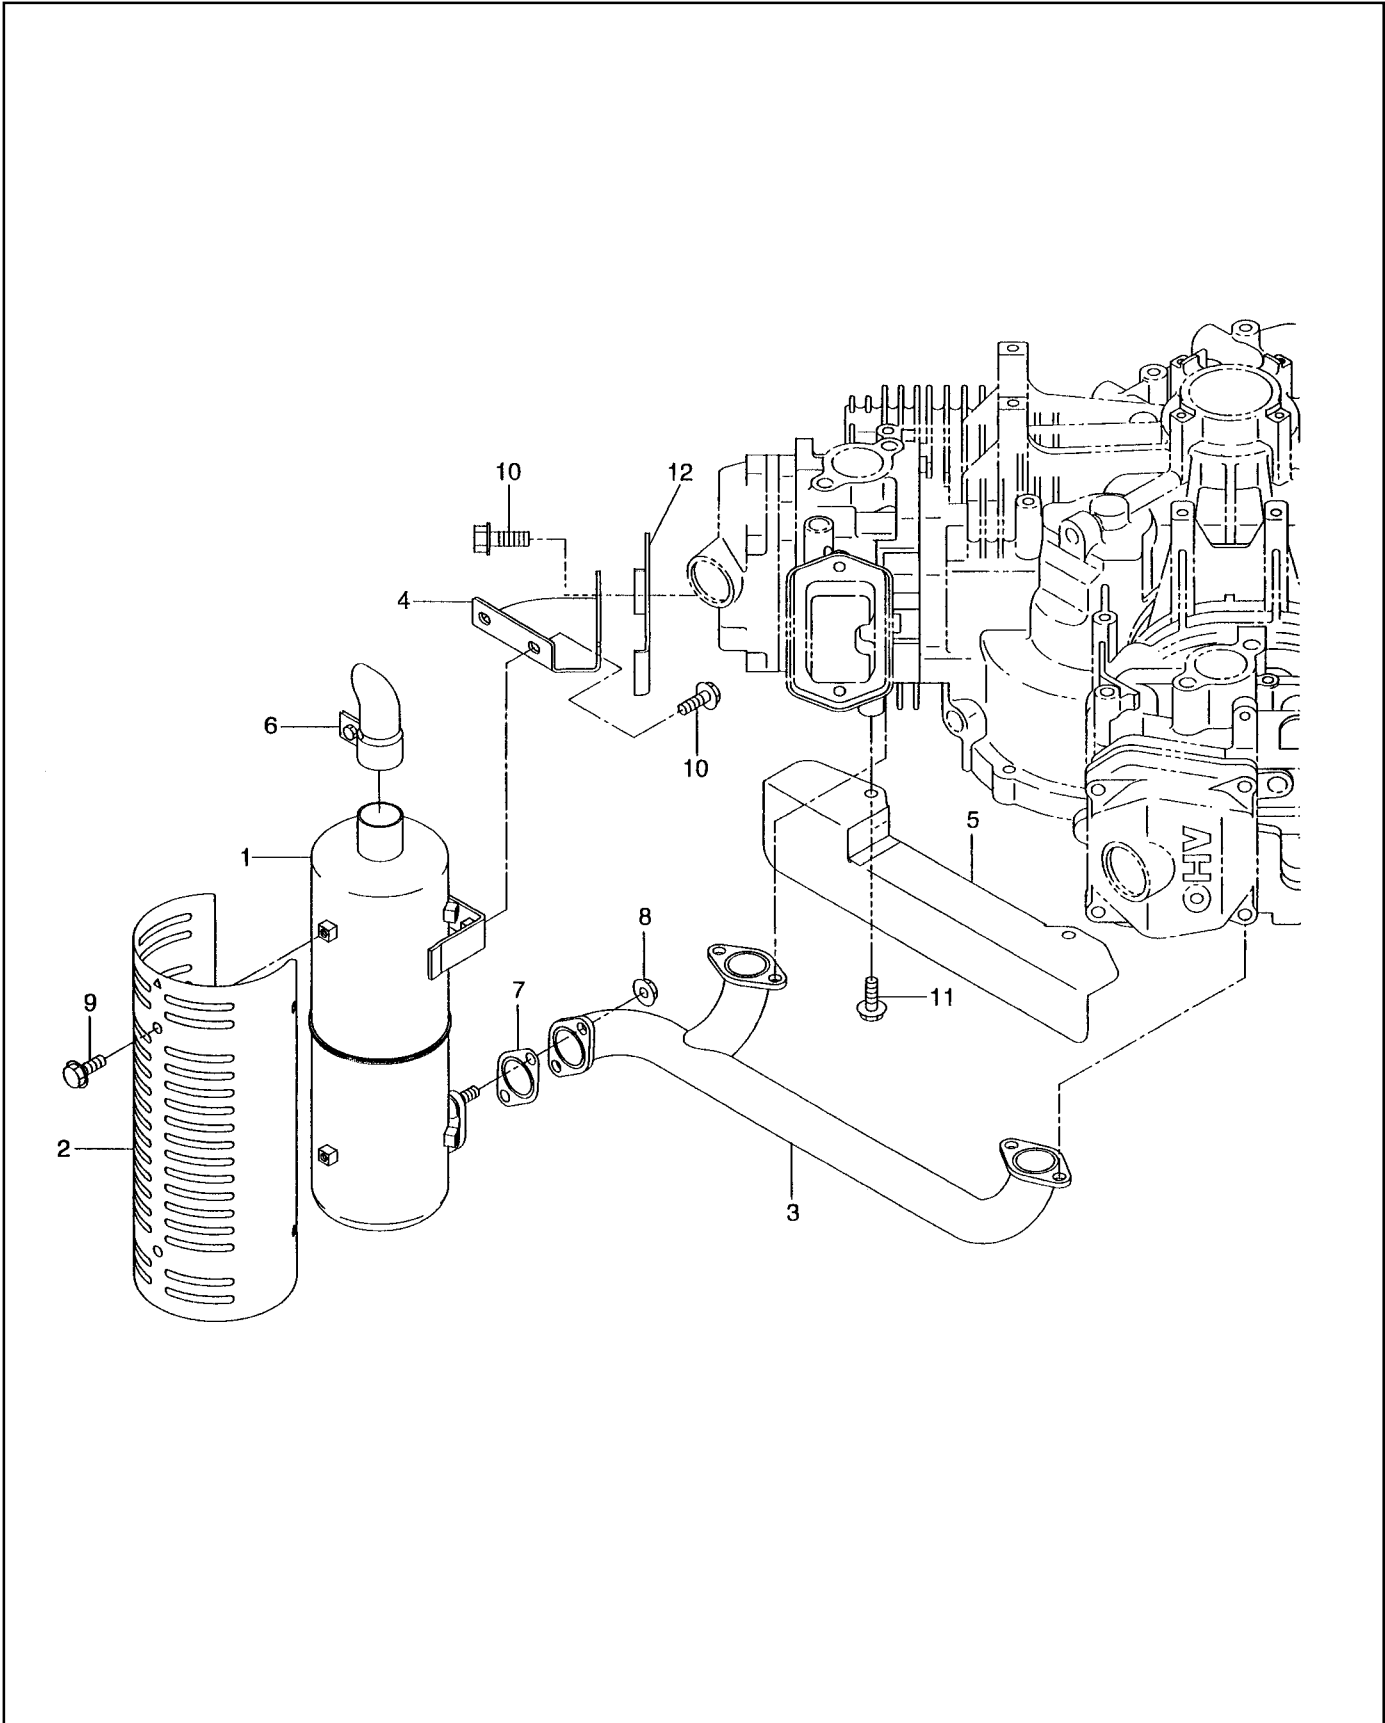

FIG. 4 MUFFLER GROUP (OPTION PARTS) - EH63V / EH65V