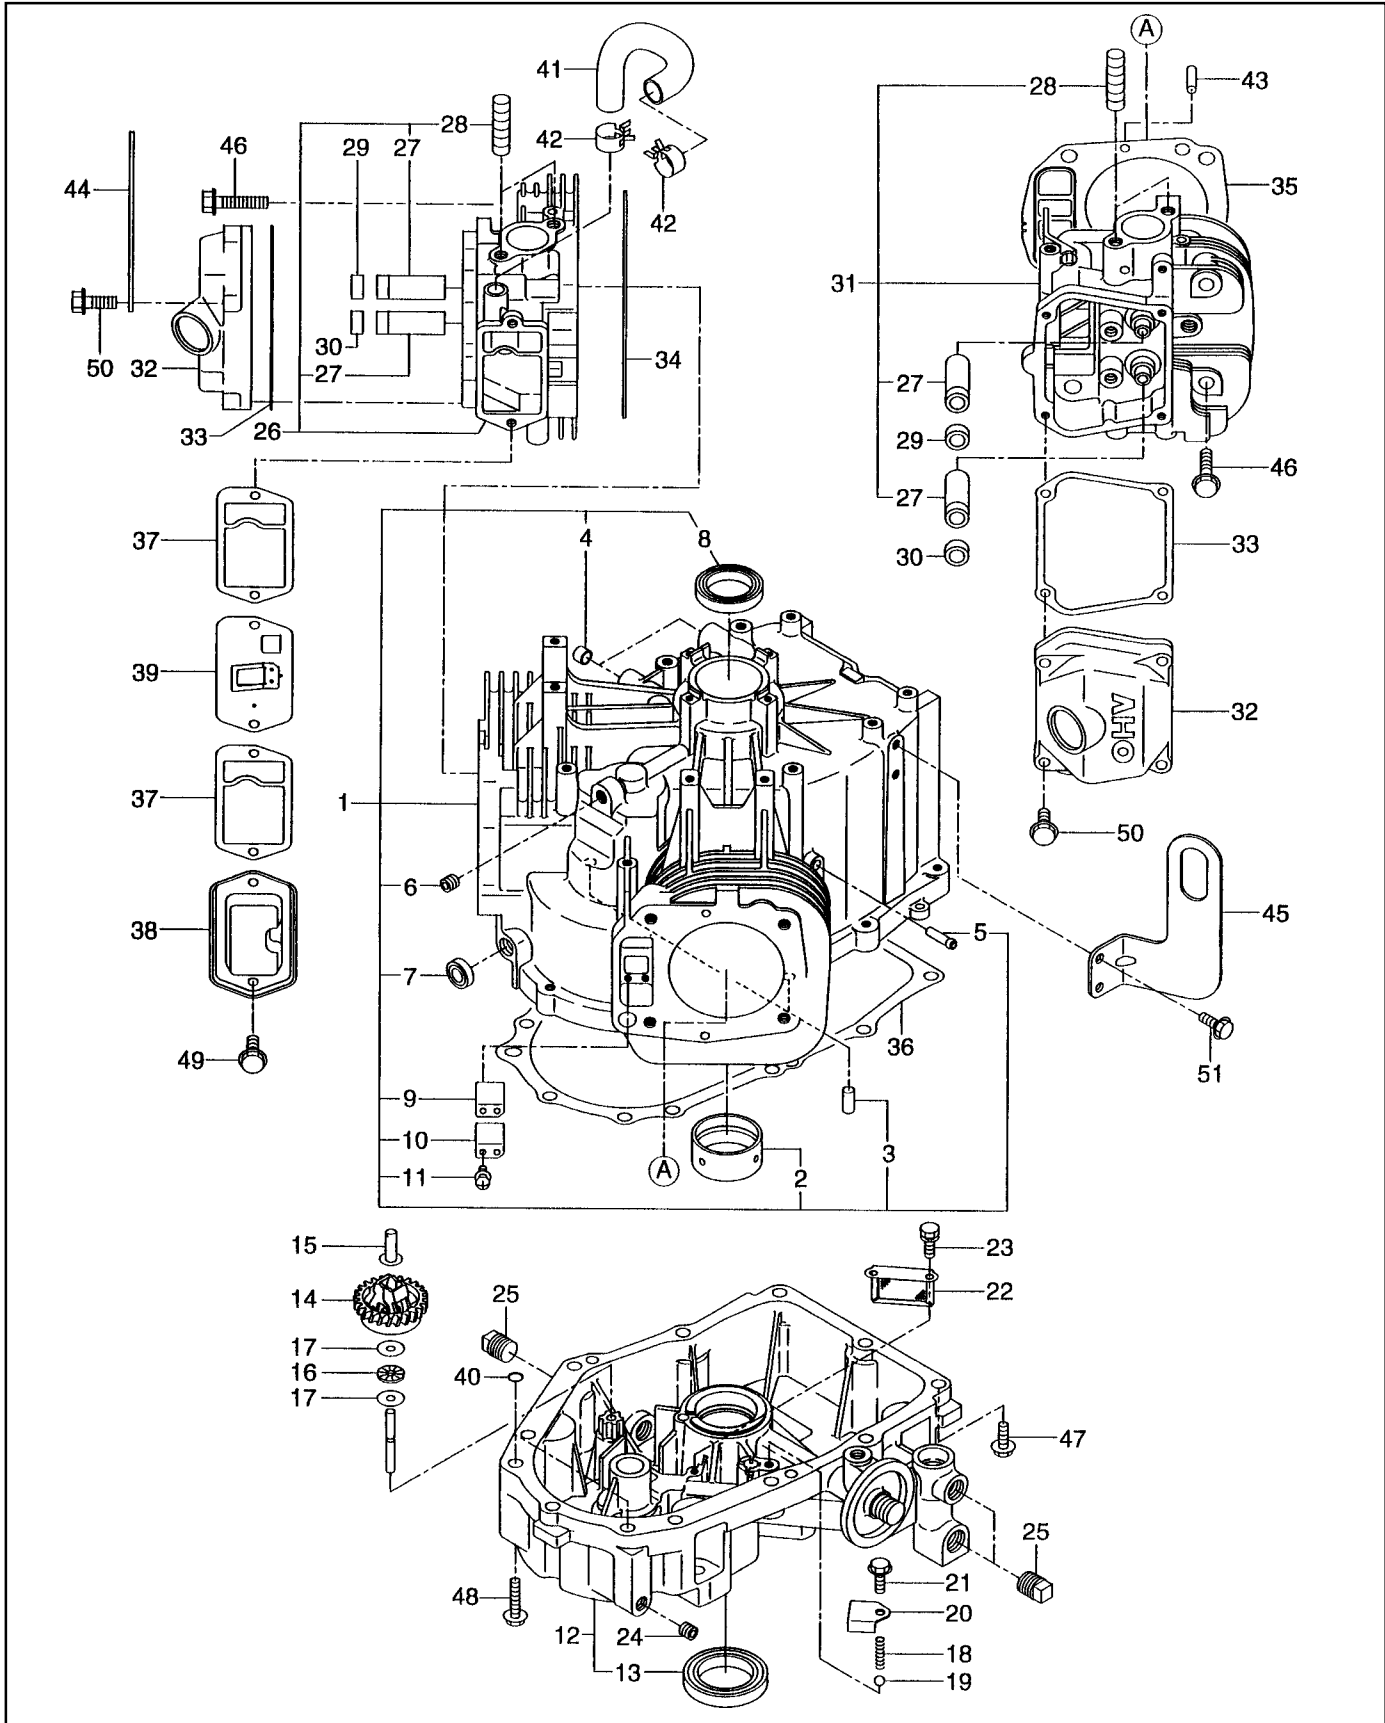

FIG. 1 CRANKCASE GROUP - EH63V / EH65V

REF	PART NUMBER	DESCRIPTION	QTY	REMARKS
*1	263-10201-A1	CRANKCASE, compl.	1	includes items 2 thru 11
2	263-15801-03	MAIN BEARING	1	
3	X31-00800-80	DOWEL PIN	2	
4	142-55601-03	PIPE	2	
5	159-65401-03	PIPE (PULSE)	1	
6	235-15421-03	BLIND PLUG	1	
7	044-00800-10	OIL SEAL	1	
8	044-03500-90	OIL SEAL	1	
9	263-17101-A3	LEAF VALVE	2	
10	263-17201-A3	RETAINER PLATE	2	
11	004-35041-00	SCREW and WASHER ASS'Y	4	
*12	263-11021-A1	MAIN BEARING COVER, compl.	1	includes item 13
13	044-04200-30	OIL SEAL	1	
14	263-45101-B1	GOVERNOR GEAR, compl.	1	
15	263-41901-03	GOVERNOR SLEEVE	1	
16	263-46213-A3	THRUST BEARING	1	
17	263-46214-A3	WASHER	2	
18	248-65601-03	SPRING, relief valve	1	
19	006-90308-00	STEEL BALL	1	
20	263-17301-A3	RETAINER PLATE	1	
21	X11-00600-20	FLANGE BOLT	1	
22	263-64311-A1	OIL PUMP FILTER	1	
23	001-13051-00	BOLT and WASHER ASS'Y	2	
24	235-15421-03	BLIND PLUG	1	
25	263-17401-A3	DRAIN PLUG	3	
*26	263-13201-02	CYLINDER HEAD 1 UNIT	1	includes items 27, 28
27	263-14201-03	VALVE GUIDE	4	
28	010-50802-90	STUD	8	
29	132-07AA0-50	SEAL-INTAKE VALVE	2	
30	132-11AA0-50	SEAL-EXHAUST VALVE	2	
*31	263-13301-02	CYLINDER HEAD 2 UNIT	1	includes items 27, 28
32	263-15501-A3	ROCKER COVER	2	
33	263-16101-A3	GASKET, rocker cover	2	
34	263-15021-01	GASKET, cylinder head 1	1	
35	263-15121-01	GASKET, cylinder head 2	1	
36	263-16011-A3	GASKET, main bearing cover	1	
37	263-16006-03	GASKET, breather plate	2	
38	263-14301-03	BREATHER COVER	1	
39	263-14411-A1	BREATHER PLATE, compl.	1	
40	024-00090-00	ORING	2	
41	263-18001-03	RUBBER PIPE	1	
42	263-68511-03	HOSE CLAMP	2	
43	X31-00600-20	DOWEL PIN	4	
44	263-19101-A3	LIFT HOOK1	1	