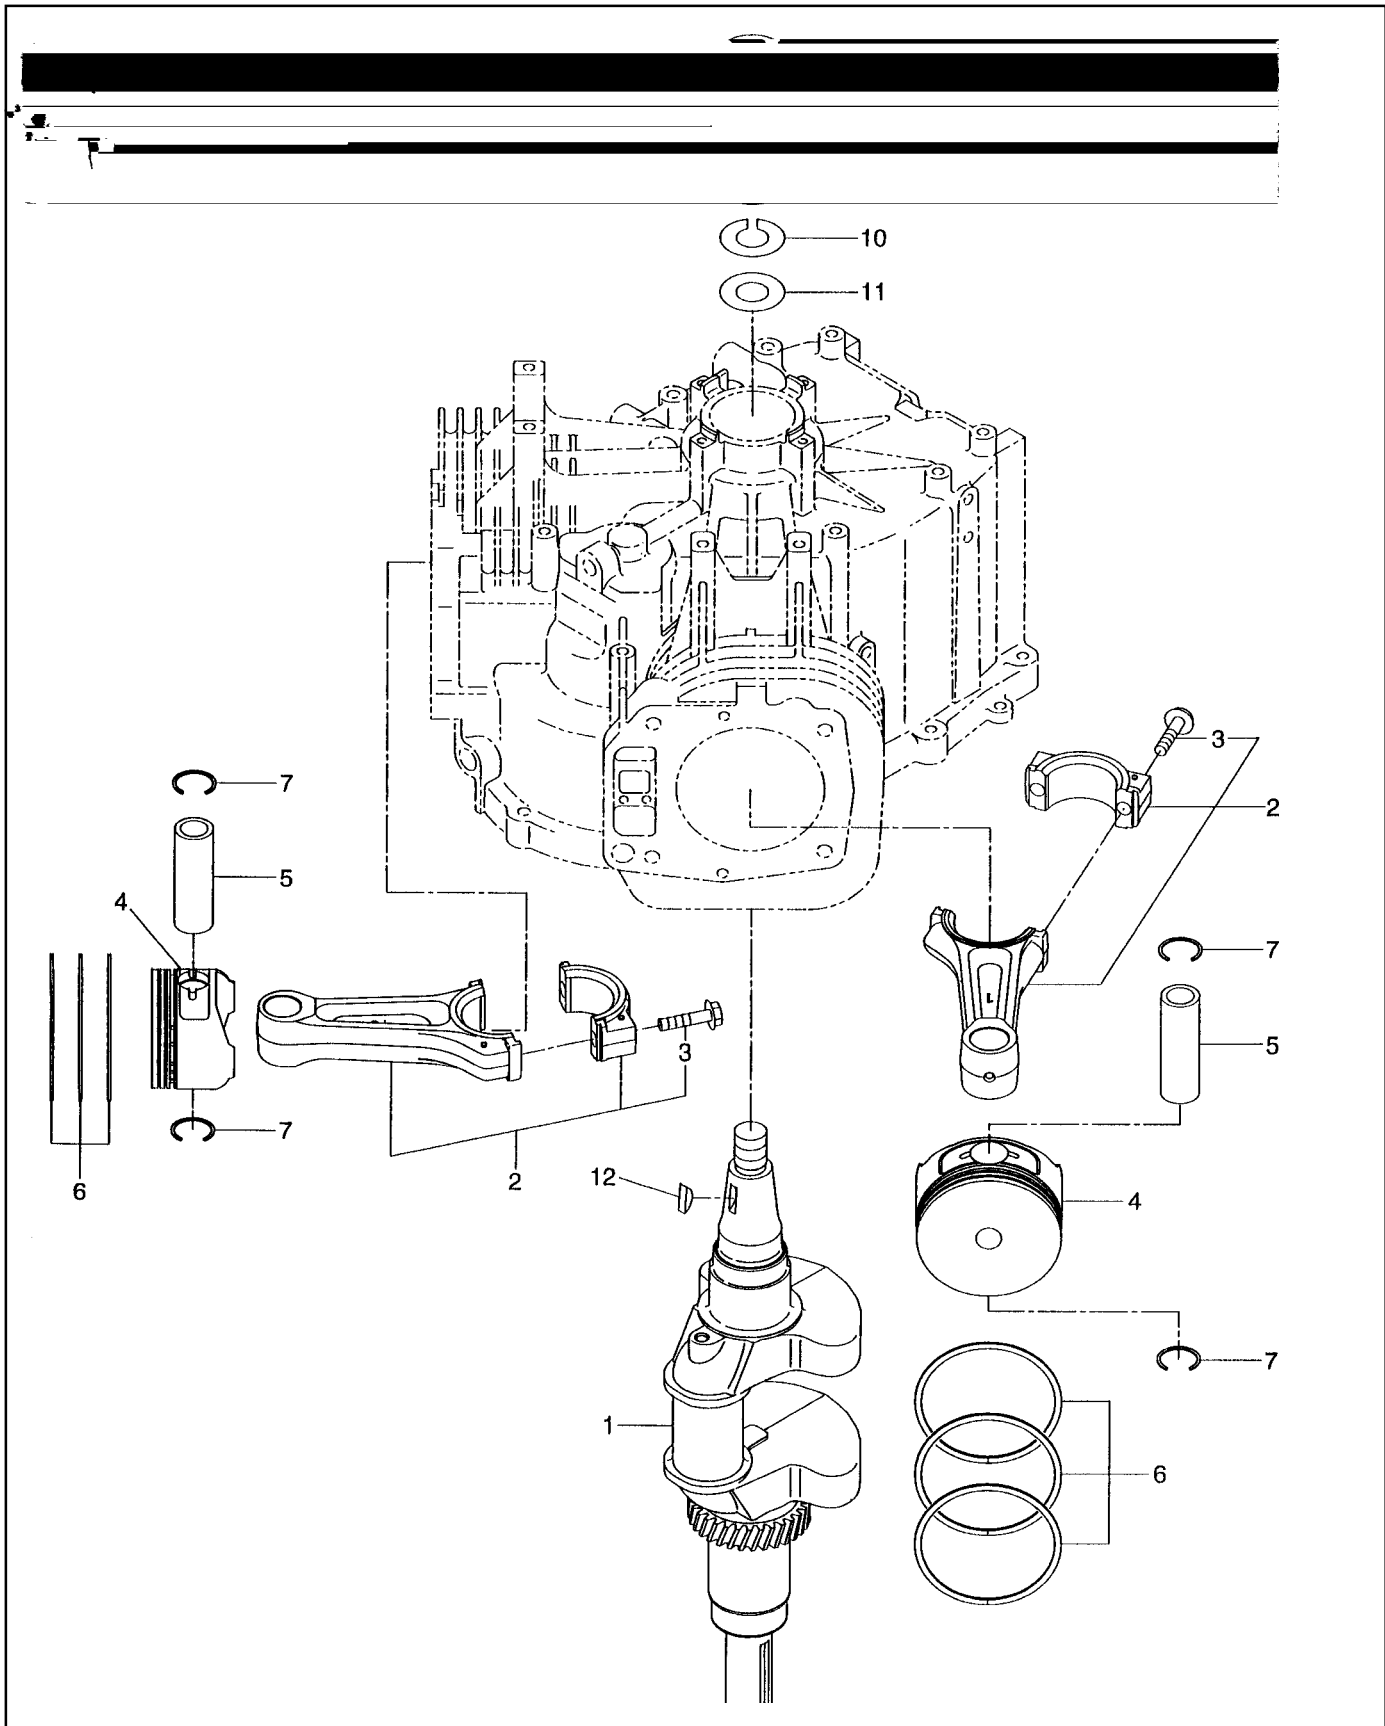

FIG. 2 CRANKSHAFT GROUP - EH63V / EH65V