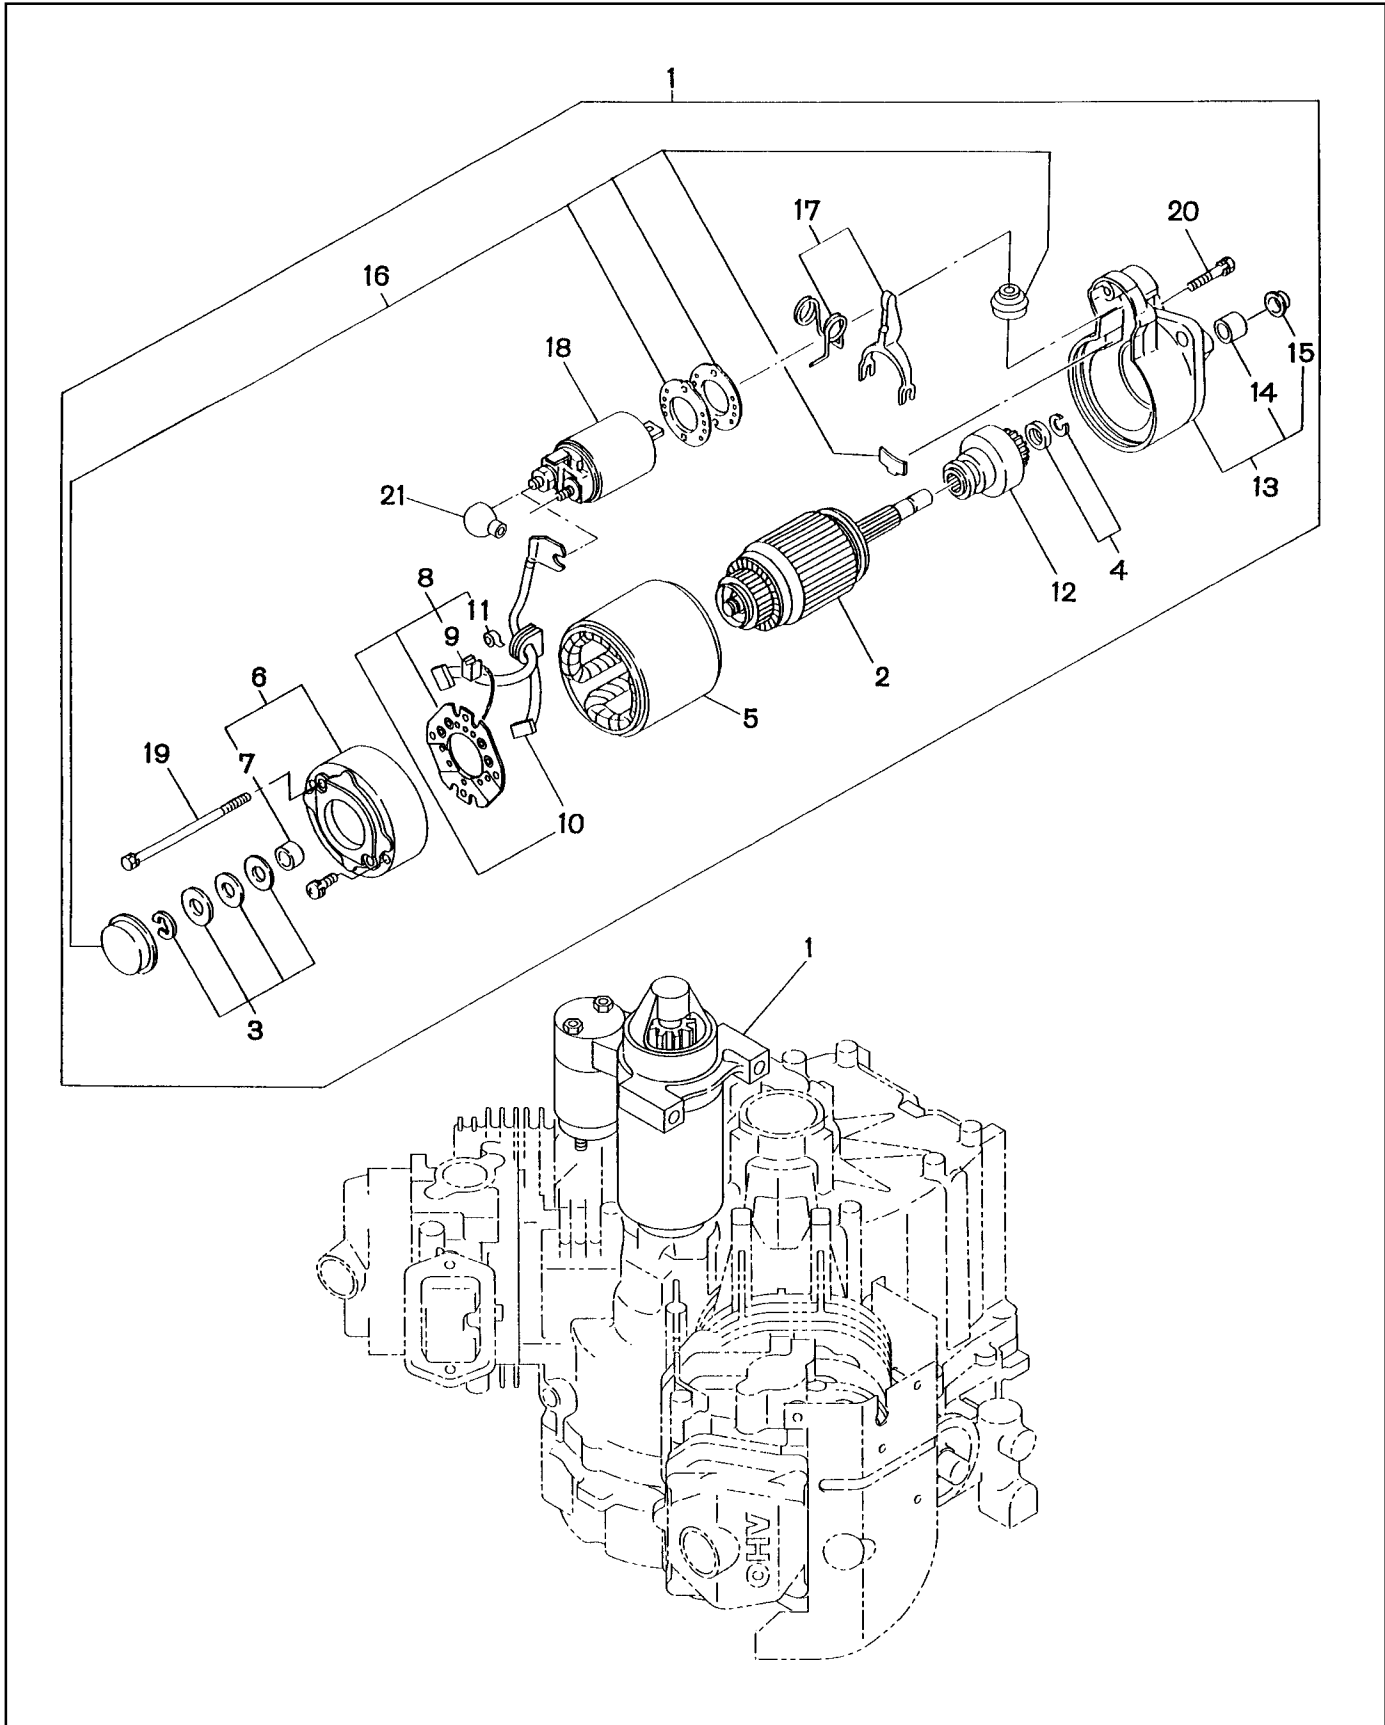

FIG. 10 STARTING MOTOR GROUP - EH63V / EH65V