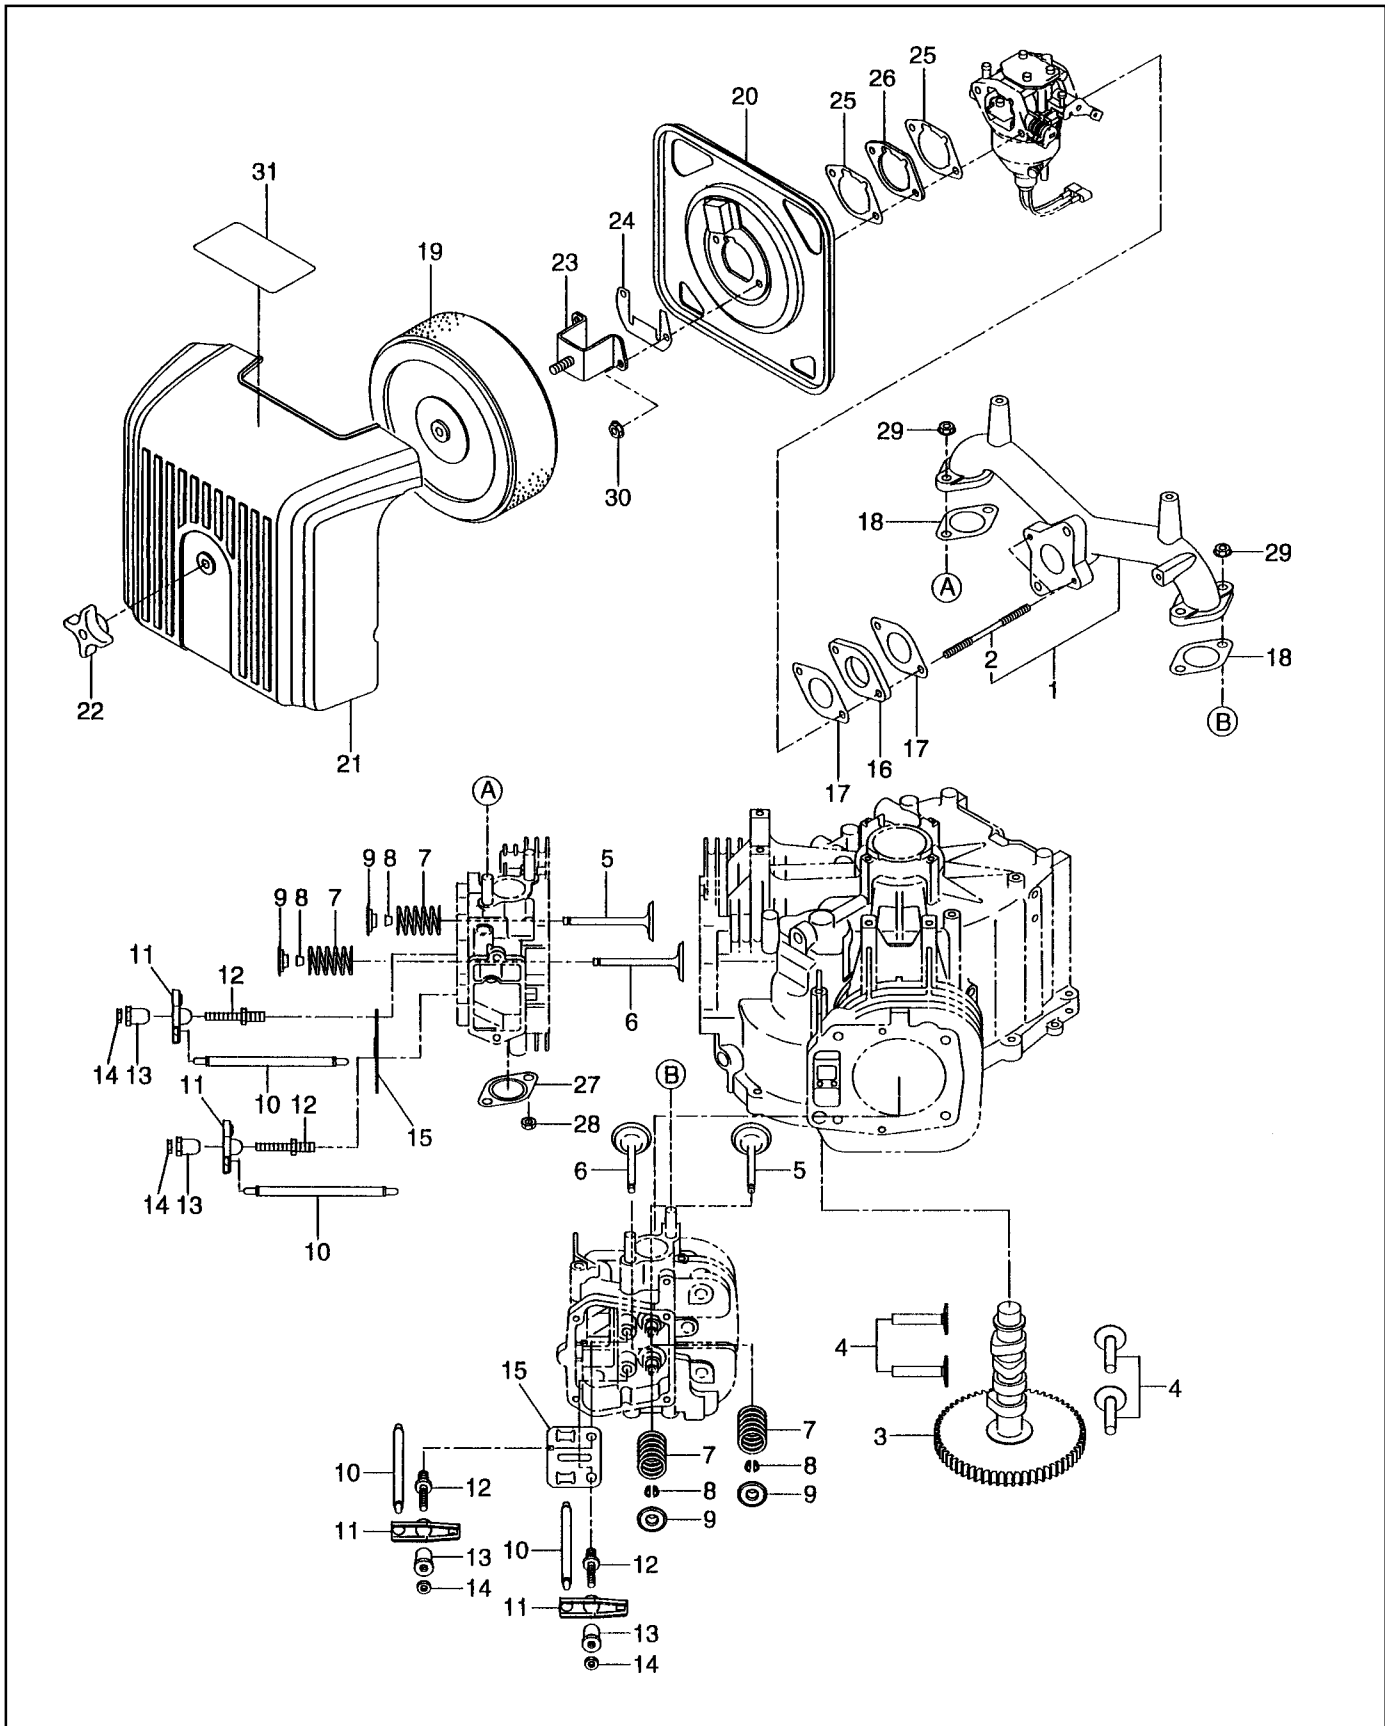

FIG. 3 INTAKE and EXHAUST GROUP - EH63V / EH65V