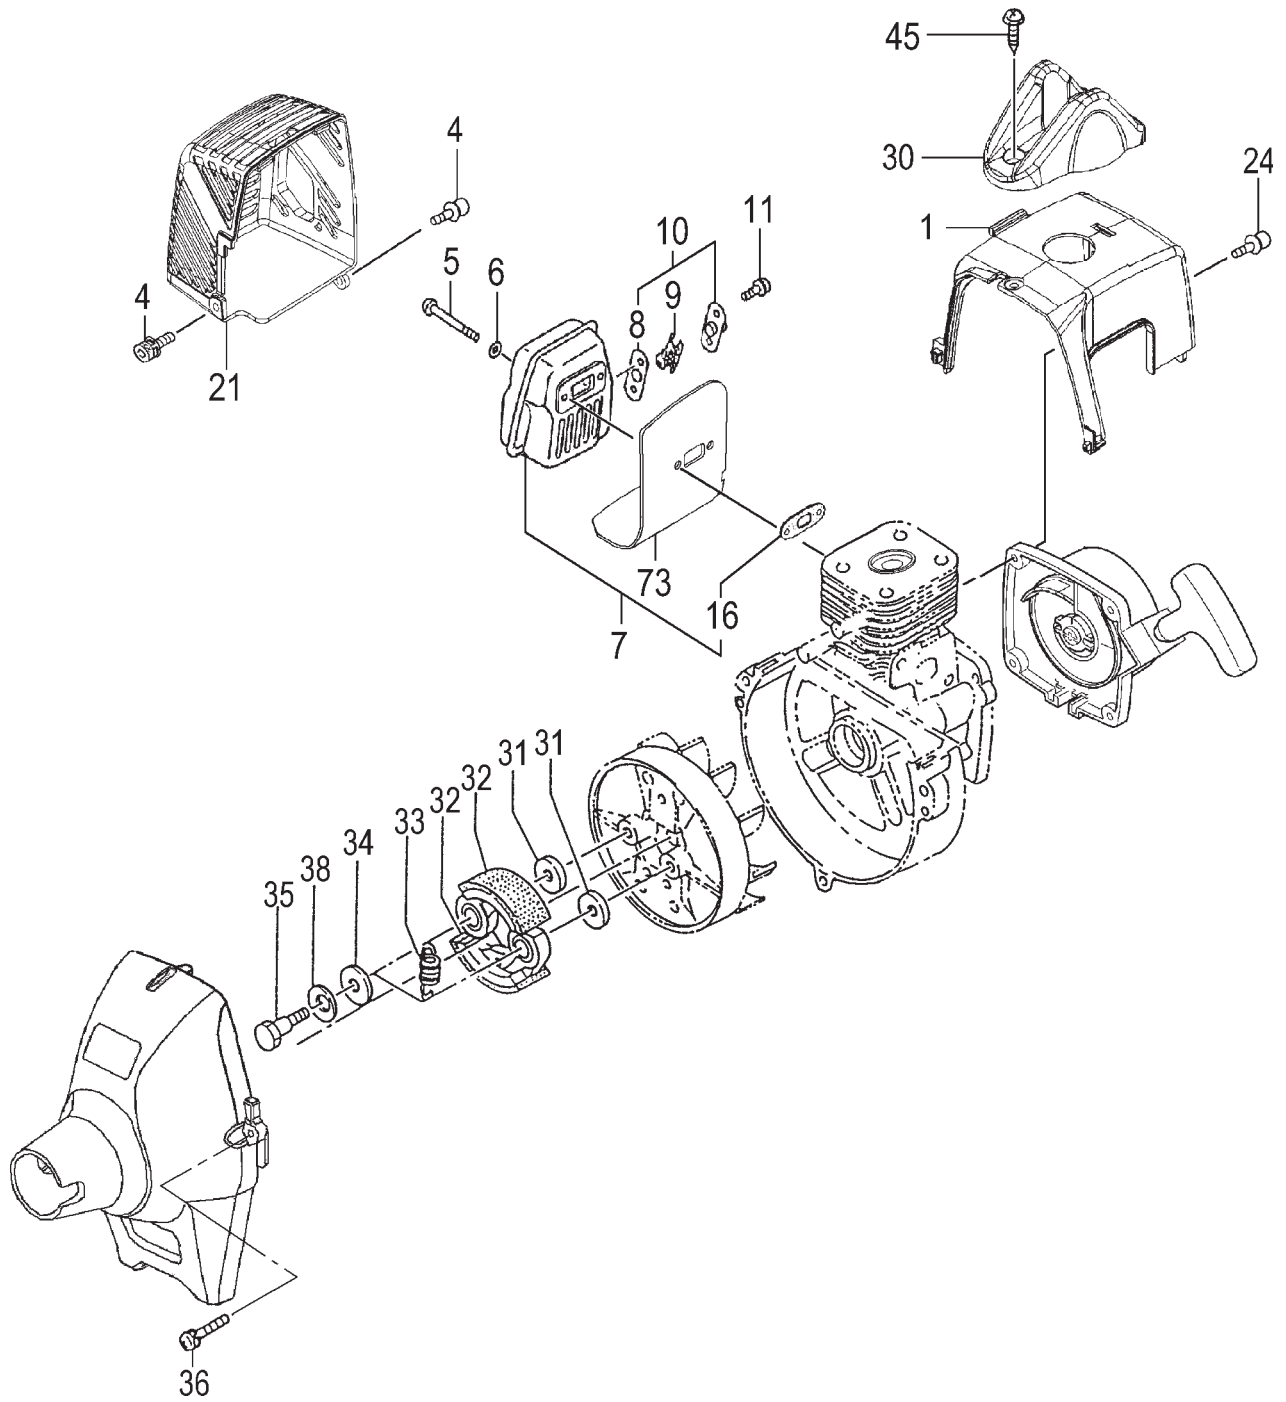

PARTS INFORMATION

TBC-280

MUFFLER, CLUTCH & COVER • FIGURE 4

PARTS INFORMATION

TBC-280

MUFFLER, CLUTCH & COVER • FIGURE 4

ITEM	PART NUMBER	DESCRIPTION	QTY	COMMENTS
4-1	0160735020	COVER,CYLINDER	1	
4-4	99463050164	BOLT,HEX,5X16,PS	2	
4-5	99051050553	BOLT,HEX,5X55	2	
4-6	99201060011	WASHER,6	2	
4-7	7040736190	MUFFLER SET	1	Includes gasket, not heat shield
4-8	7510702020	GASKET,MUFFLER	1	
4-9	7320631A21	ARRESTER,SPARK	1	
4-10	7210736190	TAIL PIPE SET	1	
4-11	99434040081	SCREW,4X8/S	2	
4-16	7370165A201	GASKET,MUFFLER	1	
4-21	7380735020	PROTECTOR,MUFFLER	1	
4-24	99464040185	BOLT,HEX,4x18WS	2	
4-30	2570304620	CAP,PLUG	1	
4-31	35902103200	WASHER,CLUTCH,B	2	
4-32	29001620800	SHOE,CLUTCH	2	
4-33	3420630B200	SPRING,CLUTCH	1	
4-34	3480630A20	PLATE,CLUTCH	2	
4-35	3570075T200	BOLT,STEP	2	
4-36	99463050204	BOLT,HEX 5X20	3	
4-38	99205080030	WASHER,8	2	
4-45	99072045164	SCREW,TAPPING,4.5X16	1	
4-73	1330735020	SHIELD,HEAT	1