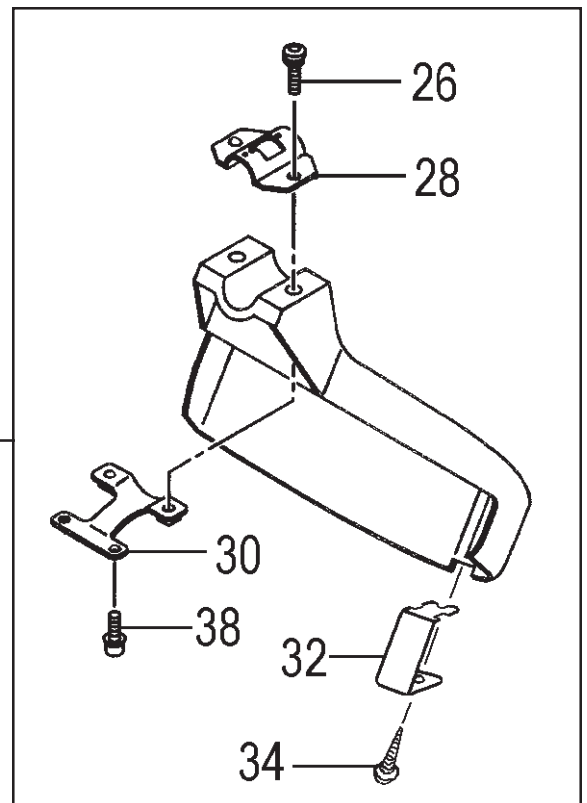

This guard kit is designed to fit all trimmers with 24 or 26mm pipes.
This guard **is not** approved for use with any metal blade.