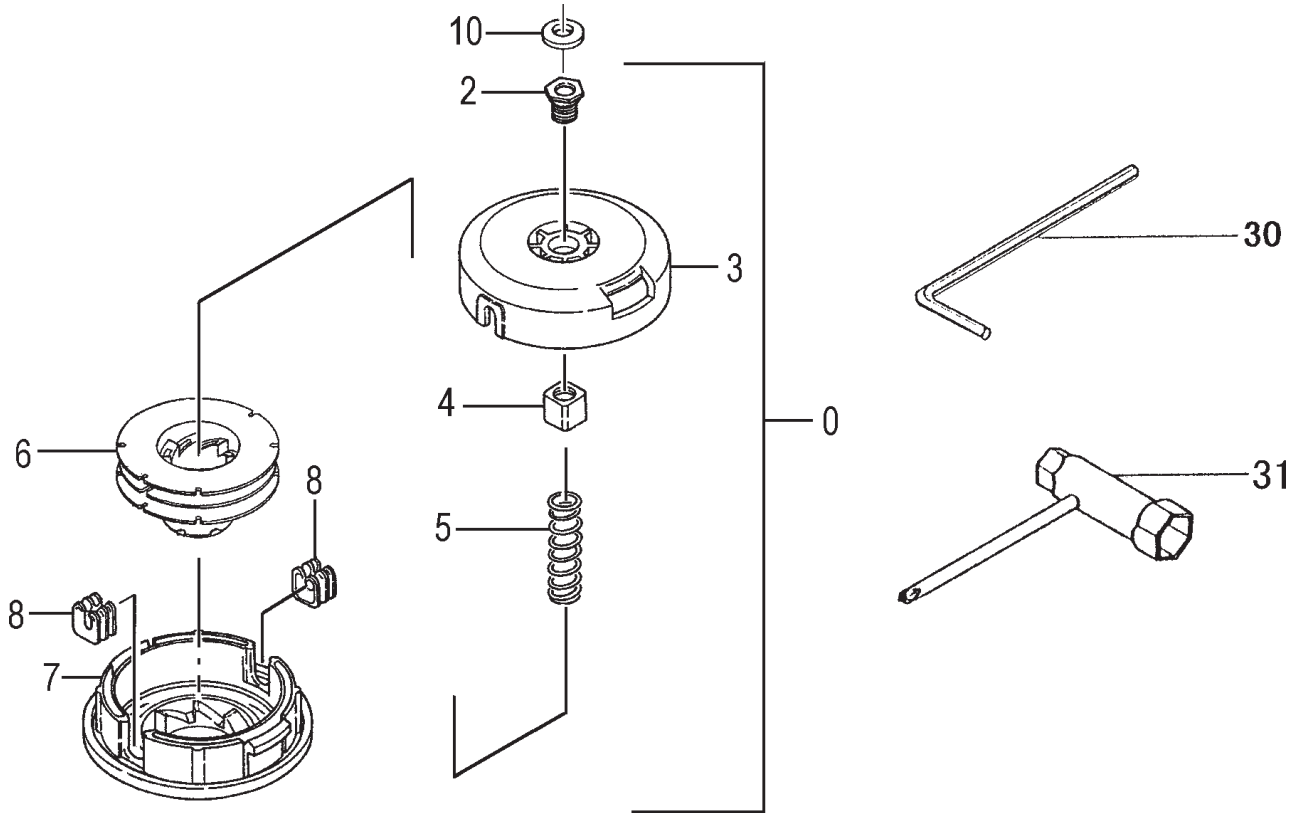

## GEAR CASE & SAFETY GUARD • FIGURE 9

ITEM	PART NUMBER	DESCRIPTION	QTY	COMMENTS
9-1	3003815991	GEAR CASE ASSY,24	1	
9-2	99461050254	BOLT,HEX HOLE,5X25S	2	
9-4	99351022002	RING,STOP,C22,IN	1	
9-5	99357010002	RING,STOP,OUTER 10	1	
9-6	99961690002	BEARING,BALL,#6900Z	1	
9-7	99961690000	BEARING,BALL,#6900	1	
9-9	3003815021	CASE,GEAR	1	
9-11	99461050124	BOLT,HEX,5X12S	1	
9-12	3163815020	BOLT,FITTING,M8	1	
9-13	99961609000	BEARING,BALL,#609	1	
9-14	3043815020	SHAFT,GEAR	1	
9-16	99961620103	BEARING,BALL #6201D	1	
9-17	99351032002	RING,STOP,C-32 IN	1	
9-18	3103815020	HOLDER,CUTTER	1	
9-23	3243815020	WASHER,GEAR CASE	1	
9-26	99481060254	SCREW,HEX HOLE 6X25	2	
9-28	4423741720	BRACKET,SAFETY GUARD	1	
9-29	4413758700	GUARD KIT	1	
9-30	4453815020	HOLDER,GUARD	1	
9-32	7973815020	LIMITER,LINE	1	
9-34	99317052002	SCREW,TAPPING,5x20	1	
9-35	3013815000	SET,GEAR PINION	1	
9-38	99461050124	BOLT,HEX,5X12S	2	

# PARTS INFORMATION

# TBC-280

CUTTING HEAD & TOOLS • FIGURE 10

ITEM	PART NUMBER	DESCRIPTION	QTY	COMMENTS
10-0	746451	HEAD,SEMI-AUTO,5"	1	
10-2	3563383B20	ADAPTER,10x1.25 LHF	1	
10-3	7863383020	BODY,CUTTING	1	
10-4	3153383020	NUT,SPECIAL	1	
10-5	7933383020	SPRING,REEL	1	
10-6	7873383020	REEL	1	
10-7	7893383020	CAP,BODY	1	
10-8	7883383020	EYELET	2	
10-10	99201120011	WASHER,12	1	
10-30	81320000200	WRENCH,HEX,4	1	
10-31	8262000080	SPANNER,COMBI,17X19	1	