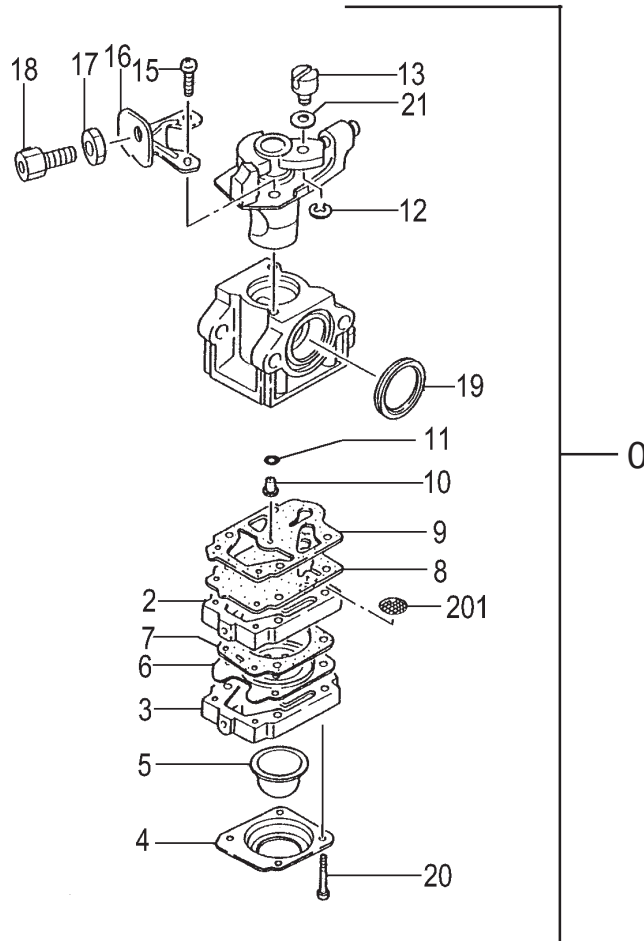

# TBC-280

CYLINDER, PISTON, CRANKSHAFT, IGNITION • FIGURE 1

ITEM	PART NUMBER	DESCRIPTION	QTY	COMMENTS
1-1	1570168090	CAP, SPARK PLUG ASS'Y	1	
1-2	0181166021	PLUG, SPARK	1	
1-6	0010735590	CYLINDER SET	1	Includes gasket
1-7	99461050184	BOLT, HEX, 5X18, S	4	
1-9	0170735520	GASKET, CYLINDER	1	
1-11	0410170020	RING, PISTON	2	Includes rings and circlips
1-12	0300735090	PISTON SET	1	
1-13	03901620200	CIRCLIP, PISTON PIN	2	
1-14	0370704520	PIN, PISTON	1	
1-16	0460735082	CRANKSHAFT	1	
1-17	99962081225	BEARING, NEEDLE, F-810	1	
1-40	1780168080	CORD, STOP	1	
1-41	2740168080	CORD, EARTH	1	
1-46	99464040184	BOLT, HEX 4x18WS	2	
1-50	1672101290	COIL, IGNITION	1	

## STARTER • FIGURE 5

ITEM	PART NUMBER	DESCRIPTION	QTY	COMMENTS
5-0	7620304590	STARTER ASS'Y	1	
5-1	7720304580	BODY,STARTER	1	
5-2	7740304520	PULLEY,STARTER	1	
5-3	7790304520	SPRING,RECOIL	1	
5-4	7770304520	ARM,SWING	1	
5-5	8390304520	SCREW,SET	1	
5-6	7710304520	STAY,PULLEY	1	
5-7	7830304520	ROPE,STARTER	1	
5-8	7850304520	HANDLE,STARTER	1	
5-9	3153334020	NUT,SPECIAL 5MM	1	
5-22	7980304520	PULLEY,STARTER	1	
5-24	99464040185	BOLT,HEX,4x18WS	4	

# PARTS INFORMATION

# TBC-280

CARBURETOR • FIGURE 6

ITEM	PART NUMBER	DESCRIPTION	QTY	COMMENTS
6-0	4550735590	CARBURETOR SET	1	Includes gasket
6-2	5752515380	BODY,PUMP	1	
6-3	4422515180	PUMP,PRIMING	1	
6-4	4762515120	COVER,DIAPHRAGM	1	
6-5	44725108200	BULB,PRIMING	1	
6-6	~ ~ ~	DIAPHRAGM,METERING	1	Included in Carb Kit #650.25124.90
6-7	~ ~ ~	GASKET,DIAPHRAGM	1	(items not available individually)
6-8	~ ~ ~	DIAPHRAGM,PUMP	1	
6-9	~ ~ ~	GASKET,PUMP	1	
6-10	5992000W42	JET,MAIN #42	1	
6-11	55025100200	O-RING	1	
6-12	48925100200	RING,STOP	1	
6-13	53925120200	SWIVEL	1	
6-15	51425100200	SCREW,THROTTLE SET	2	
6-16	54425164200	STAY,ADJUST,CABLE	1	
6-17	99101060013	NUT,6	1	
6-18	61425137200	ADJUSTER,CABLE	1	
6-19	4310634C200	GASKET,CLEANER	1	
6-20	5482515120	SCREW,SET	4	
6-21	5492516520	WASHER,THRUST	1	
6-201	57525007200	BODY,PUMP	1	