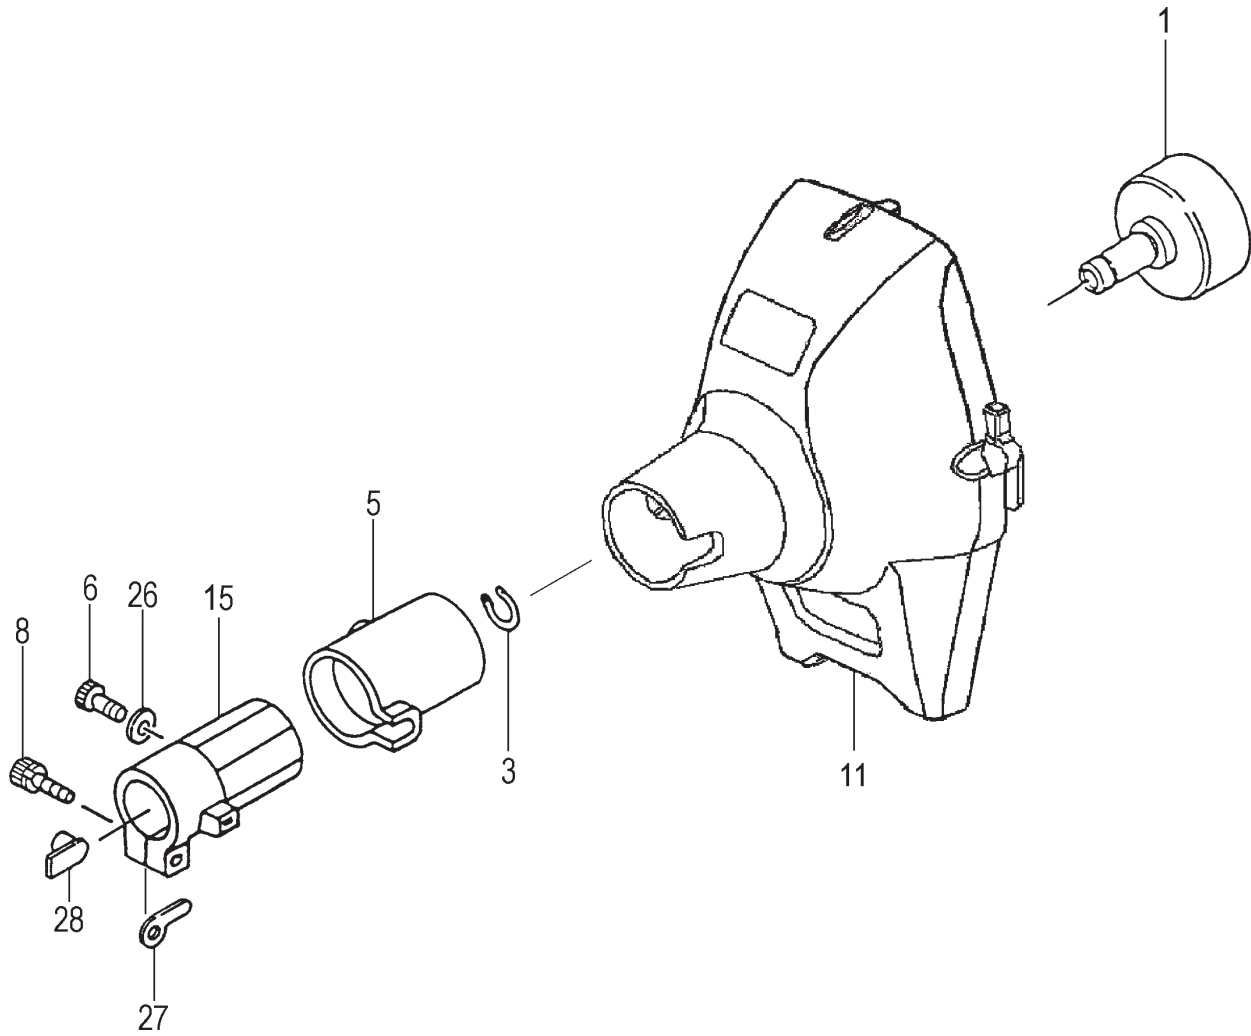

PARTS INFORMATION

TBC-280

FAN CASE & CLUTCH DRUM • FIGURE 7

ITEM	PART NUMBER	DESCRIPTION	QTY	COMMENTS
7-1	2890307080	DRUM,CLUTCH	1	
7-3	99350012002	RING,STOP,C-12 EX	1	
7-5	5990098021	CUSHION,RUBBER	1	
7-6	99051050163	BOLT,HEX,5X16	1	
7-8	99461050254	BOLT,HEX HOLE,5X25S	1	
7-11	1120304580	CASE,FAN	1	Includes bearing
7-15	3600099620	PIPE HOLDER	1	
7-26	99201050061	WASHER,5	1	
7-27	3243735020	WASHER,GEAR CASE	1	
7-28	3610099020	FITTING,METAL	1