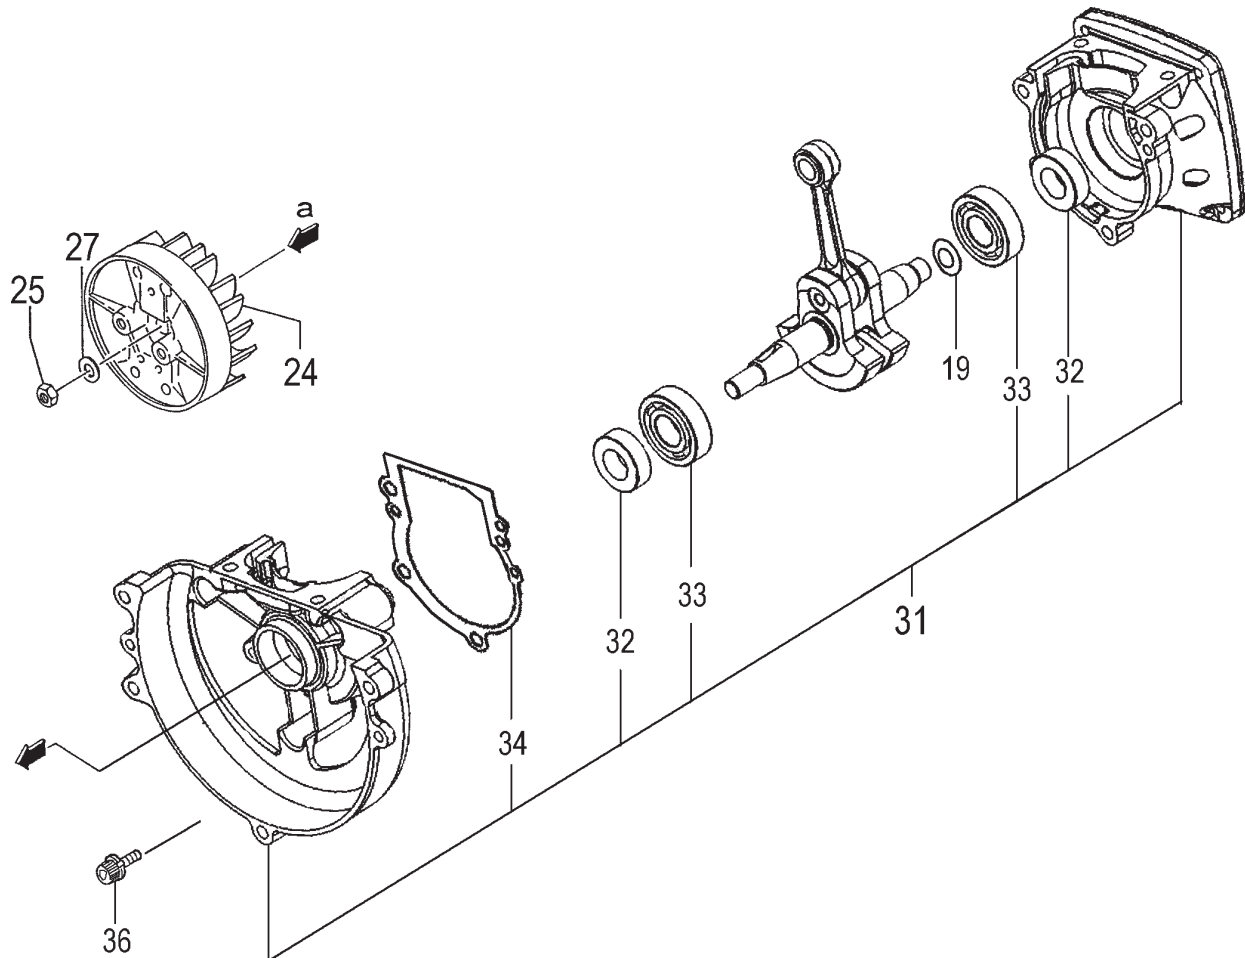

PARTS INFORMATION

TBC-280

CRANKCASE & FLYWHEEL • FIGURE 2

ITEM	PART NUMBER	DESCRIPTION	QTY	COMMENTS
2-19	33000200230	SHIM,12.2X19X.20	1	
2-19	33000200240	SHIM,12.2X19X.30	1	
2-24	1552101281	FLYWHEEL	1	
2-25	99101080011	NUT,8	1	
2-27	99201080011	WASHER,8	1	
2-31	0720304593	CRANKCASE ASSY	1	Includes bearings, seals and gasket
2-32	99966122206	SEAL,OIL,#TC12227	2	
2-33	99961600115	BEARING,BALL,6001 C3	2	
2-34	0900735022	GASKET,CRANKCASE	1	
2-36	99461050164	BOLT,HEX,5X16,S	4