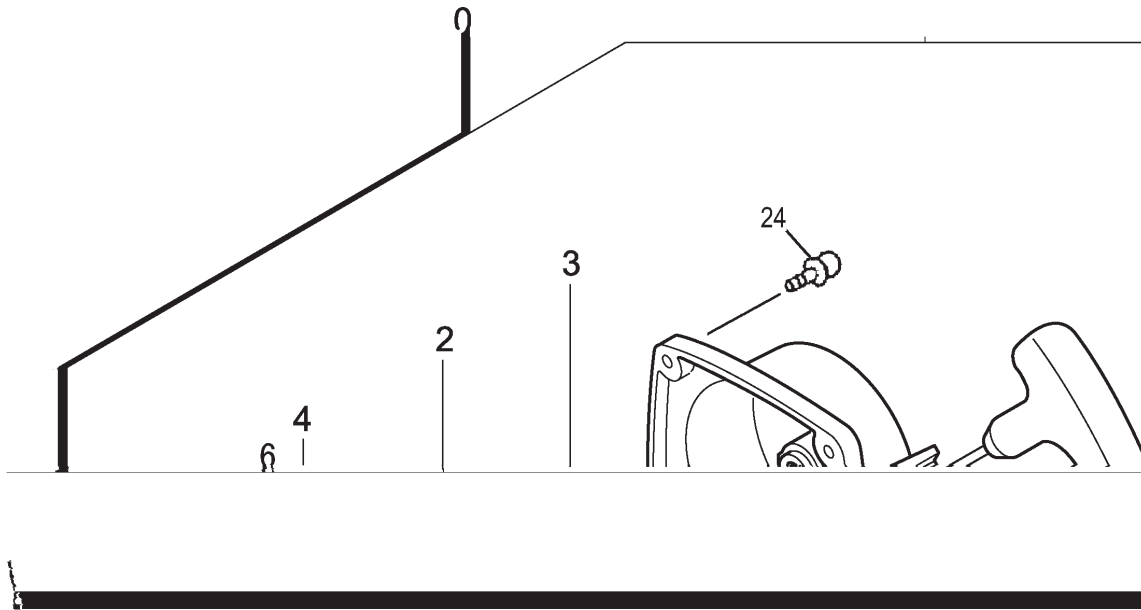

PARTS INFORMATION

TBC-280

STARTER • FIGURE 5

ITEM	PART NUMBER	DESCRIPTION	QTY	COMMENTS
5-0	7620304590	STARTER ASS'Y	1	
5-1	7720304580	BODY,STARTER	1	
5-2	7740304520	PULLEY,STARTER	1	
5-3	7790304520	SPRING,RECOIL	1	
5-4	7770304520	ARM,SWING	1	
5-5	8390304520	SCREW,SET	1	
5-6	7710304520	STAY,PULLEY	1	
5-7	7830304520	ROPE,STARTER	1	
5-8	7850304520	HANDLE,STARTER	1	
5-9	3153334020	NUT,SPECIAL 5MM	1	
5-22	7980304520	PULLEY,STARTER	1	
5-24	99464040185	BOLT,HEX,4x18WS	4