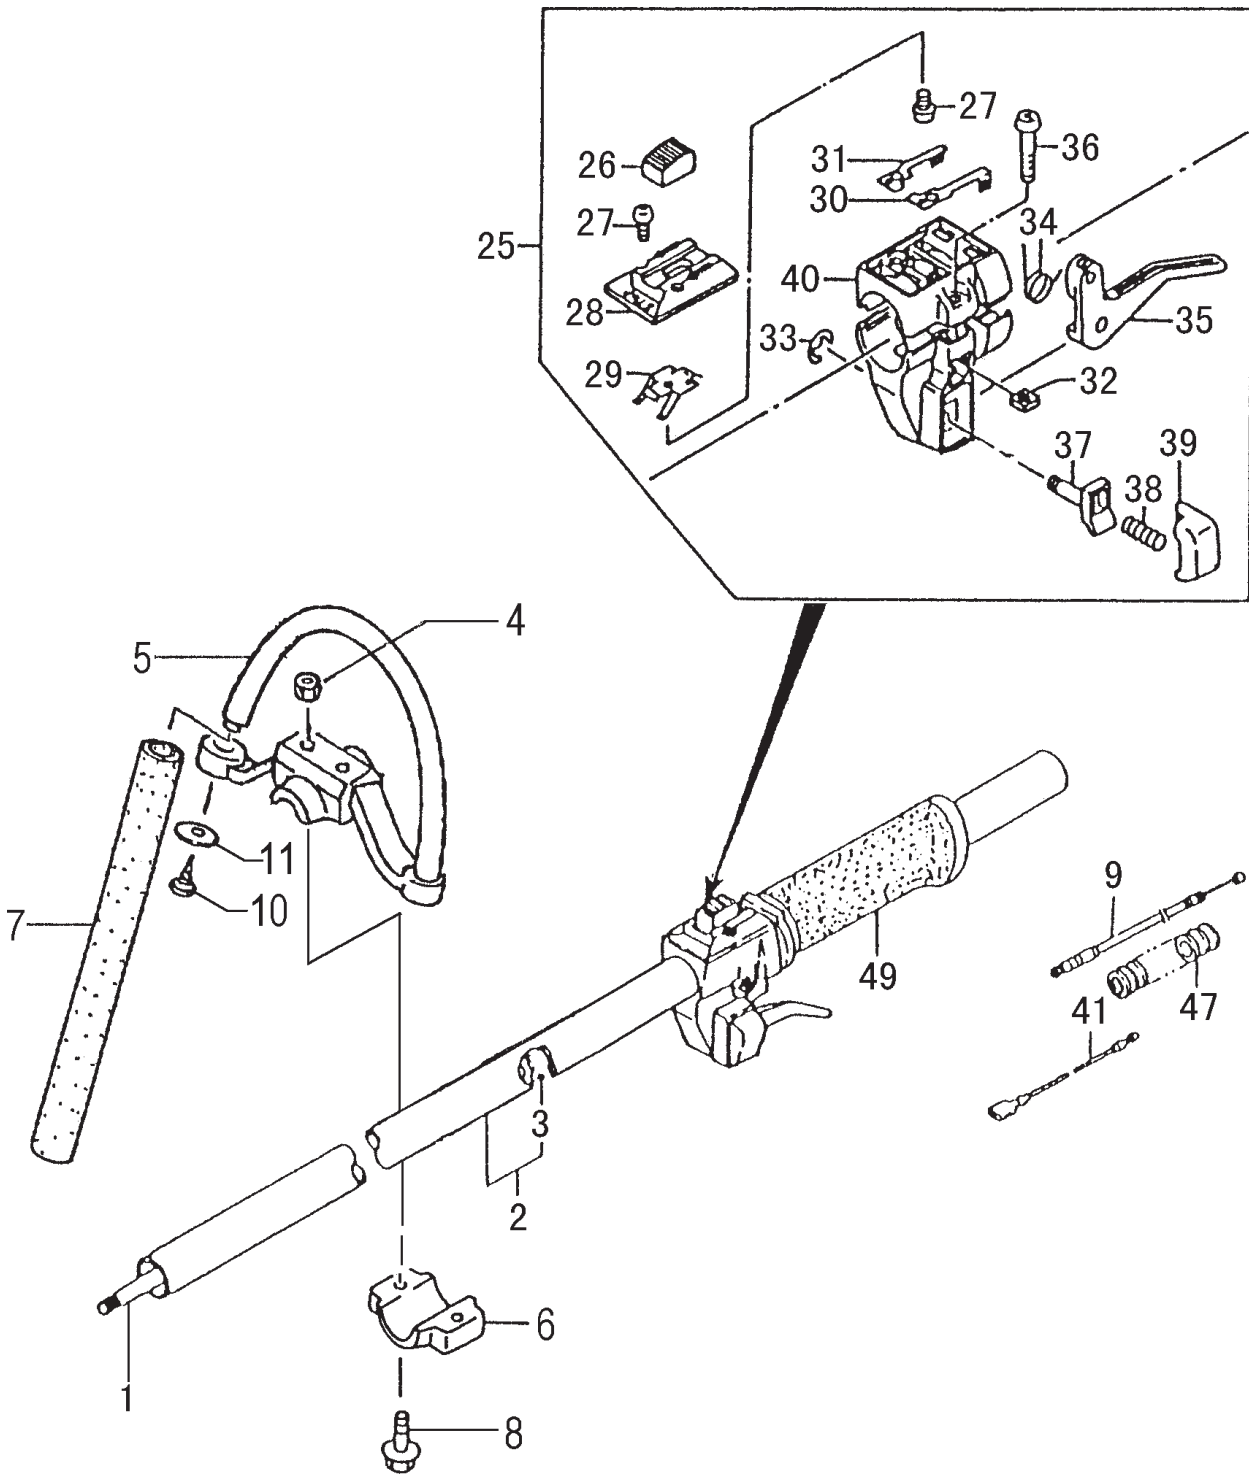

PARTS INFORMATION

TBC-280

DRIVE SHAFT & FRONT HANDLE • FIGURE 8

PARTS INFORMATION

TBC-280

DRIVE SHAFT & FRONT HANDLE • FIGURE 8

ITEM	PART NUMBER	DESCRIPTION	QTY	COMMENTS
8-1	3433817020	SHAFT,DRIVE	1	
8-2	3413762382	PIPE,DRIVE SHAFT	1	
8-3	3473836090	BUSHING	5	
8-4	99101060041	NUT,6	2	
8-5	5003728620	HANDLE	1	
8-6	50637300200	BRACKET,HANDLE,A	1	
8-7	5033738E20	GRIP,HANDLE	1	
8-8	99423060432	BOLT,6X43	2	
8-9	8853739480	WIRE,THROTTLE	1	
8-10	99311052012	SCREW,TAPPING 5X20	1	
8-11	36832350200	WASHER,BRAKE SHAFT	1	
8-25	8703728690	LEVER,THROTTLE ASS'Y	1	
8-26	1623710120	SWITCH,STOP	1	
8-27	99342030081	SCREW,TAPPING,3X8	3	
8-28	25937101200	BASE,STOP SWITCH	1	
8-29	26237101200	SPRING,STOP SWITCH	1	
8-30	17737101200	TERMINAL,EARTH B	1	
8-31	17637101200	TERMINAL,EARTH A	1	
8-32	3153334020	NUT,SPECIAL 5MM	2	
8-33	99355060001	RING,STOP,6	1	
8-34	83237101200	SPRING,RETURN	1	
8-35	8803728620	ARM,THROTTLE	1	
8-36	99431050201	SCREW,5X20	2	
8-37	85337101200	SHAFT,LOCK BUTTON	1	
8-38	95837101200	SPRING,LOCK,BUTTON	1	
8-39	95637101200	BUTTON,LOCK	1	
8-40	2603331720	BODY,STOP BUTTON,B	1	
8-41	1783739480	CORD,STOP 430mm	2	
8-47	1641001900	TUBE,PROTECTION,10X190	1	
8-49	50437300200	GRIP,SHAFT	1