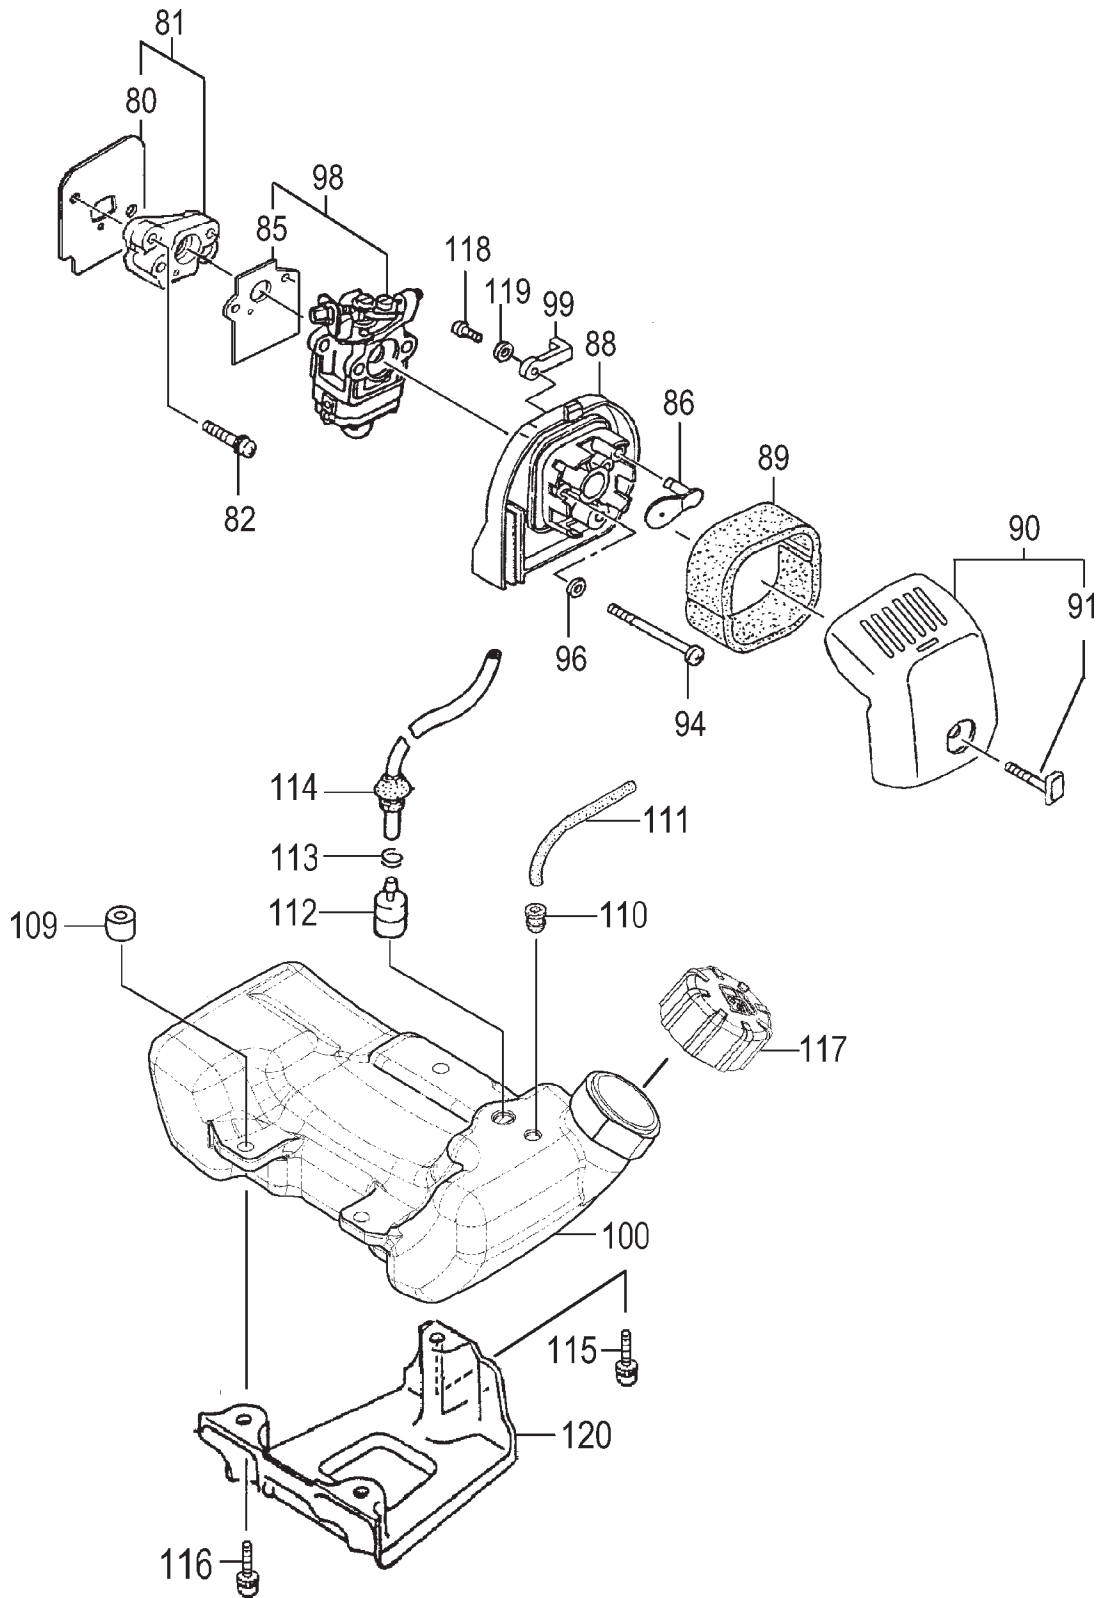

PARTS INFORMATION

TBC-280

FUEL SYSTEM • FIGURE 3

PARTS INFORMATION

TBC-280

FUEL SYSTEM • FIGURE 3

ITEM	PART NUMBER	DESCRIPTION	QTY	COMMENTS
3-80	4030702021	GASKET,INLET MANIFOLD	1	
3-81	4040702091	INSULATOR SET	1	Includes gasket
3-82	99464050254	BOLT,HEX HOLE,5X25WS	2	
3-85	4020602K21	GASKET,CARBURETOR	1	
3-86	5280735522	LEVER,CHOKE	1	
3-88	4230652N80	BODY,AIR CLEANER	1	
3-89	4460652N20	CLEANER,ELEMENT	1	
3-90	4520703590	COVER,CLEANER	1	
3-91	4500702480	BOLT,CLEANER COVER	1	
3-94	99414050571	SCREW,5X57,S	2	
3-96	99200050011	WASHER,SMALL,5	2	
3-98	4550735590	CARBURETOR SET	1	Includes gasket
3-99	5230652N20	LEVER,CHOKE	1	
3-100	5910735022	TANK,FUEL,WHITE	1	
3-109	6590430020	COLLAR,C	3	
3-110	53432710200	GROMMET,FUEL PIPE	1	
3-111	70003005062	PIPE,FUEL,3X5X62	1	
3-112	6750404280	FILTER,FUEL	1	
3-113	68000731201	CLIP 6.3	1	
3-114	2230162V900	PIPE,FUEL,ASS'Y	1	
3-115	99464050255	BOLT,HEX,5x25WS	1	
3-116	99463050204	BOLT,HEX 5X20	2	
3-117	5950300290	CAP,TANK (BLACK/RED)	1	
3-118	99075040154	SCREW,TAPPING,4X15	1	
3-119	99201040011	WASHER,4	1	
3-120	9400735020	STAND	1