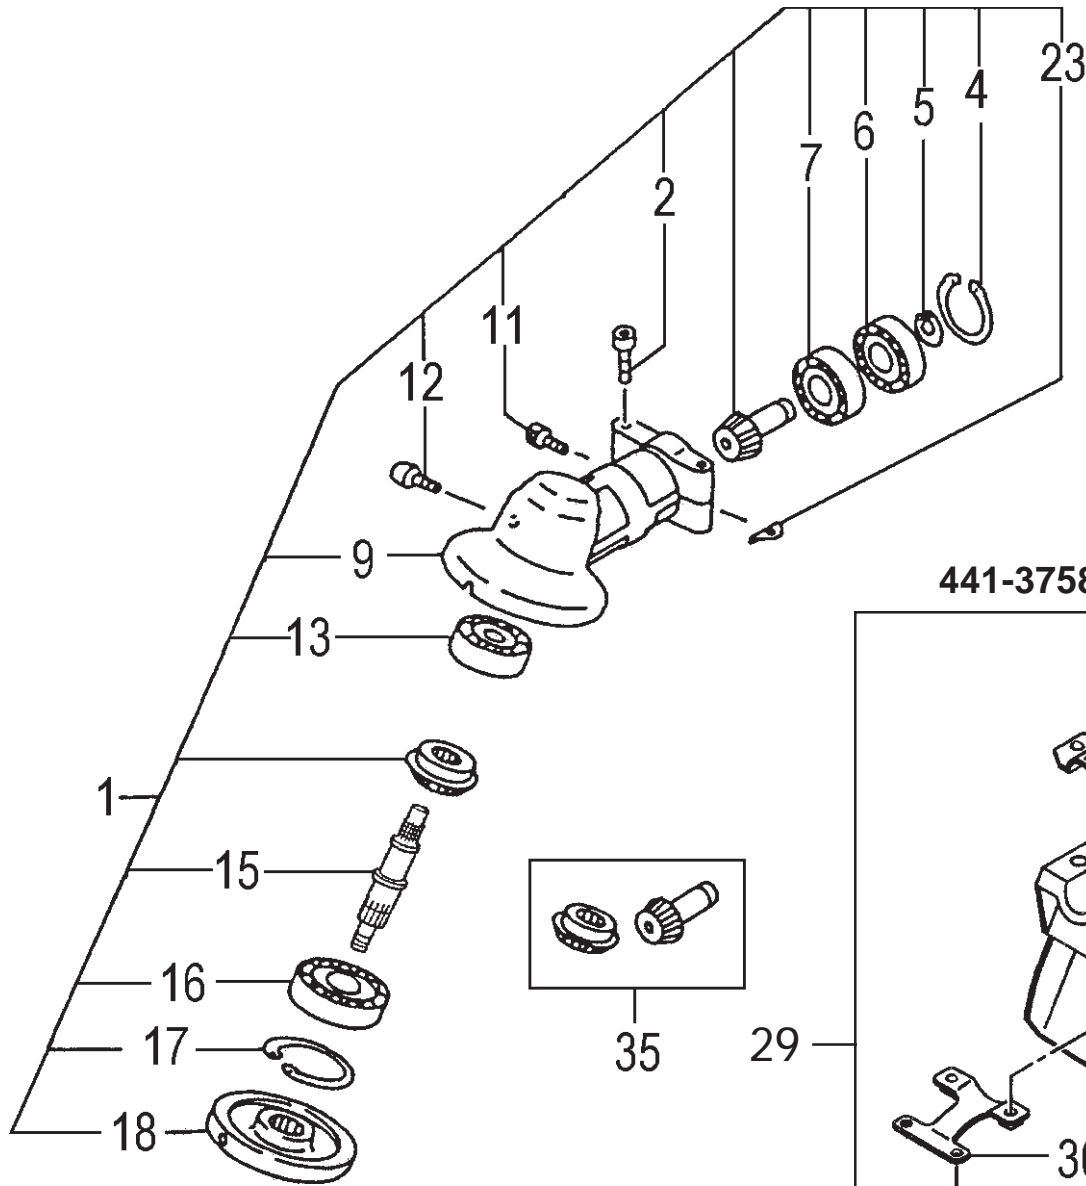

441-37587-00 Guard Kit