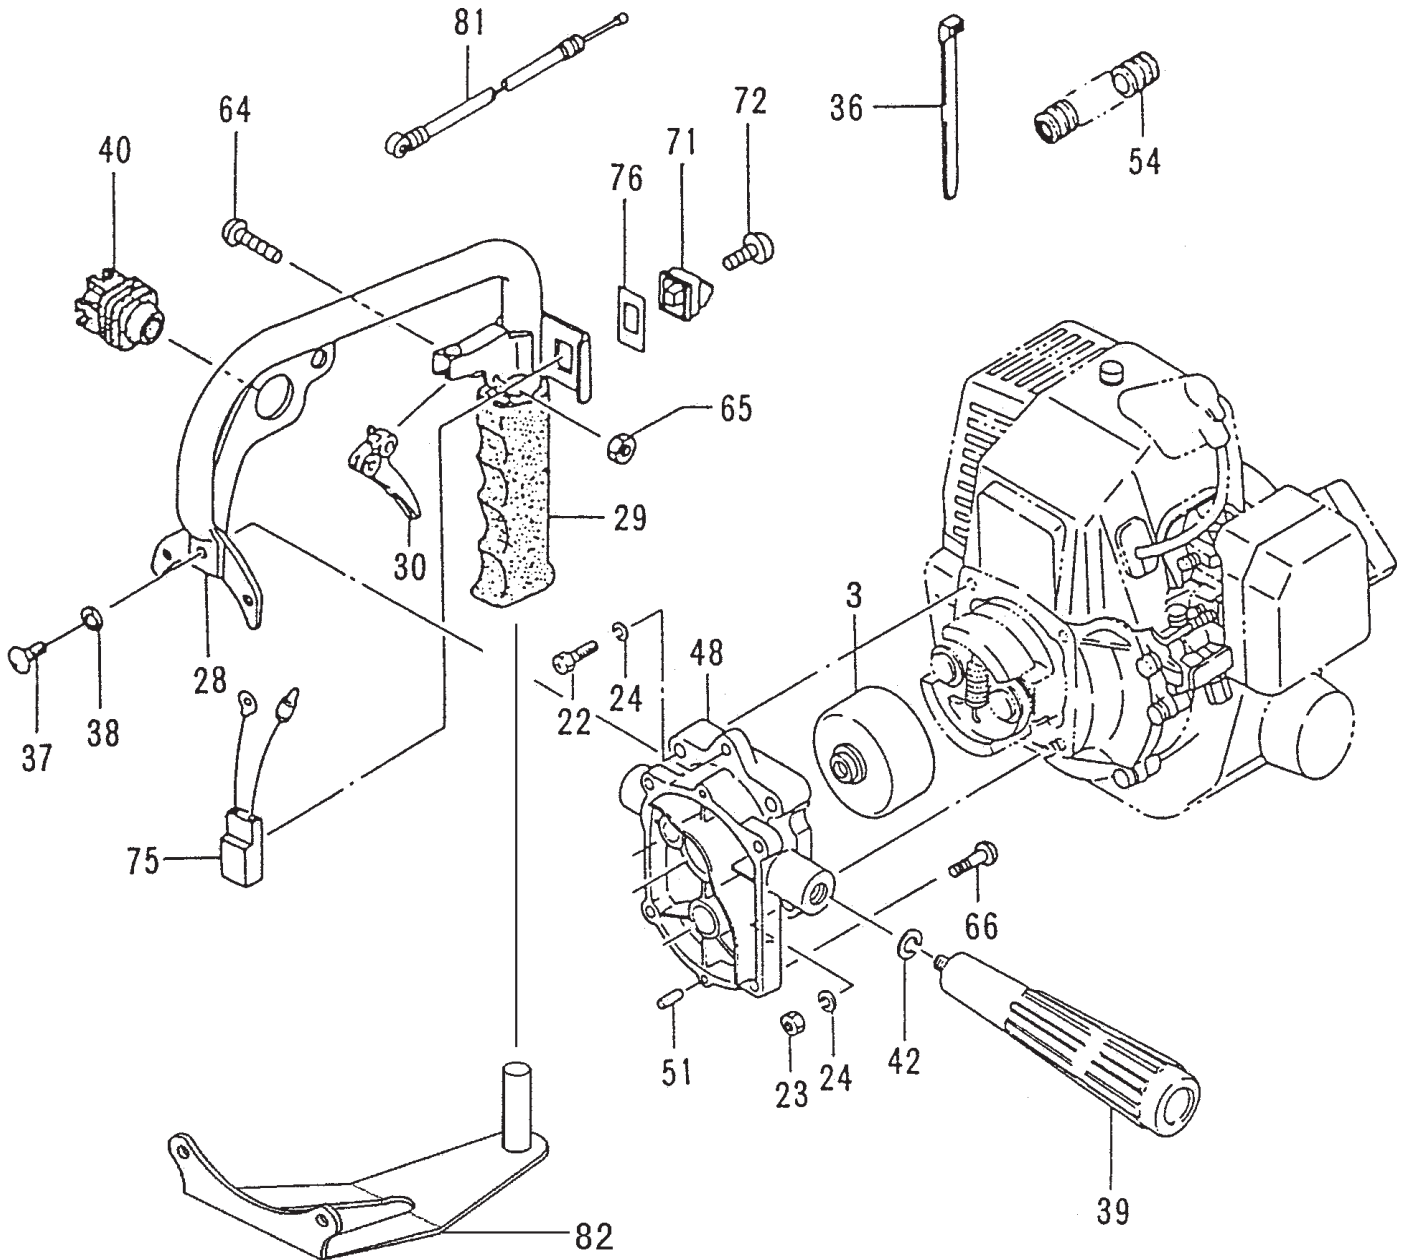

*Only For Use With Units With Serial Numbers
From S279071 To Z227500

ITEM	PART NUMBER	DESCRIPTION	QTY	COMMENTS
8-0	4550160090	CARBURETOR,ASS'Y	1	S279071 to Z227500
8-1	51425001200	SCREW SET	2	
8-4	54425164200	STAY,ADJUST,CABLE	1	~ Contained in Car Repair Kit P/N 650-25124-90 (not available individually)
8-5	53925120200	SWIVEL	1	
8-7	48925100200	RING,STOP	1	
8-10	55025100200	O-RING	1	
8-11	599200AW37	JET,MAIN #37.5	1	
8-12	~ ~ ~	GASKET,PUMP	1	
8-13	~ ~ ~	DIAPHRAGM,PUMP	1	
8-16	57825007200	SCREEN,INLET	1	
8-17	5752515280	BODY,PUMP	1	
8-18	~ ~ ~	GASKET,DIAPHRAGM	1	
8-19	~ ~ ~	DIAPHRAGM,METERING	1	
8-20	47625004200	COVER,DIAPHRAGM	1	
8-21	54825101200	SCREW,SET	4	
8-22	61425137200	ADJUSTER,SCREW	1	
8-23	99101060013	NUT,6	1	
8-24	4310634C200	GASKET,CLEANER	1	
8-41	5492516520	WASHER,THRUST	1	

PARTS INFORMATION

TED-262R

CARBURETOR • FIGURE 9

ITEM	PART NUMBER	DESCRIPTION	QTY	COMMENTS
9-0	4550160290	CARBURETOR,ASS'Y	1	Z227501~ (units with primer)
9-1	51425001200	SCREW SET	2	
9-4	54425164200	STAY,ADJUST,CABLE	1	
9-5	53925120200	SWIVEL	1	
9-7	48925100200	RING,STOP	1	
9-10	55025100200	O-RING	1	
9-11	599200AW37	JET,MAIN #37	1	
9-12	~ ~ ~	GASKET,PUMP	1	~ Included in Carburetor Kit
9-13	~ ~ ~	DIAPHRAGM,PUMP	1	#650-25124-900
9-16	57825007200	SCREEN,INLET	1	Inlet screen is included in Carb Kit
9-17	5752515380	BODY,PUMP	1	
9-18	~ ~ ~	GASKET,DIAPHRAGM	1	
9-19	~ ~ ~	DIAPHRAGM,METERING	1	
9-20	4762515120	COVER,DIAPHRAGM	1	
9-21	54825151200	SCREW,SET	4	
9-22	61425137200	ADJUSTER,SCREW	1	
9-23	99101060013	NUT,6	1	
9-24	4310634C200	GASKET,CLEANER	1	
9-25	4422515180	PUMP,PRIMING	1	
9-26	44725108200	BULB,PRIMING	1	
9-41	5492516520	WASHER,THRUST	1	