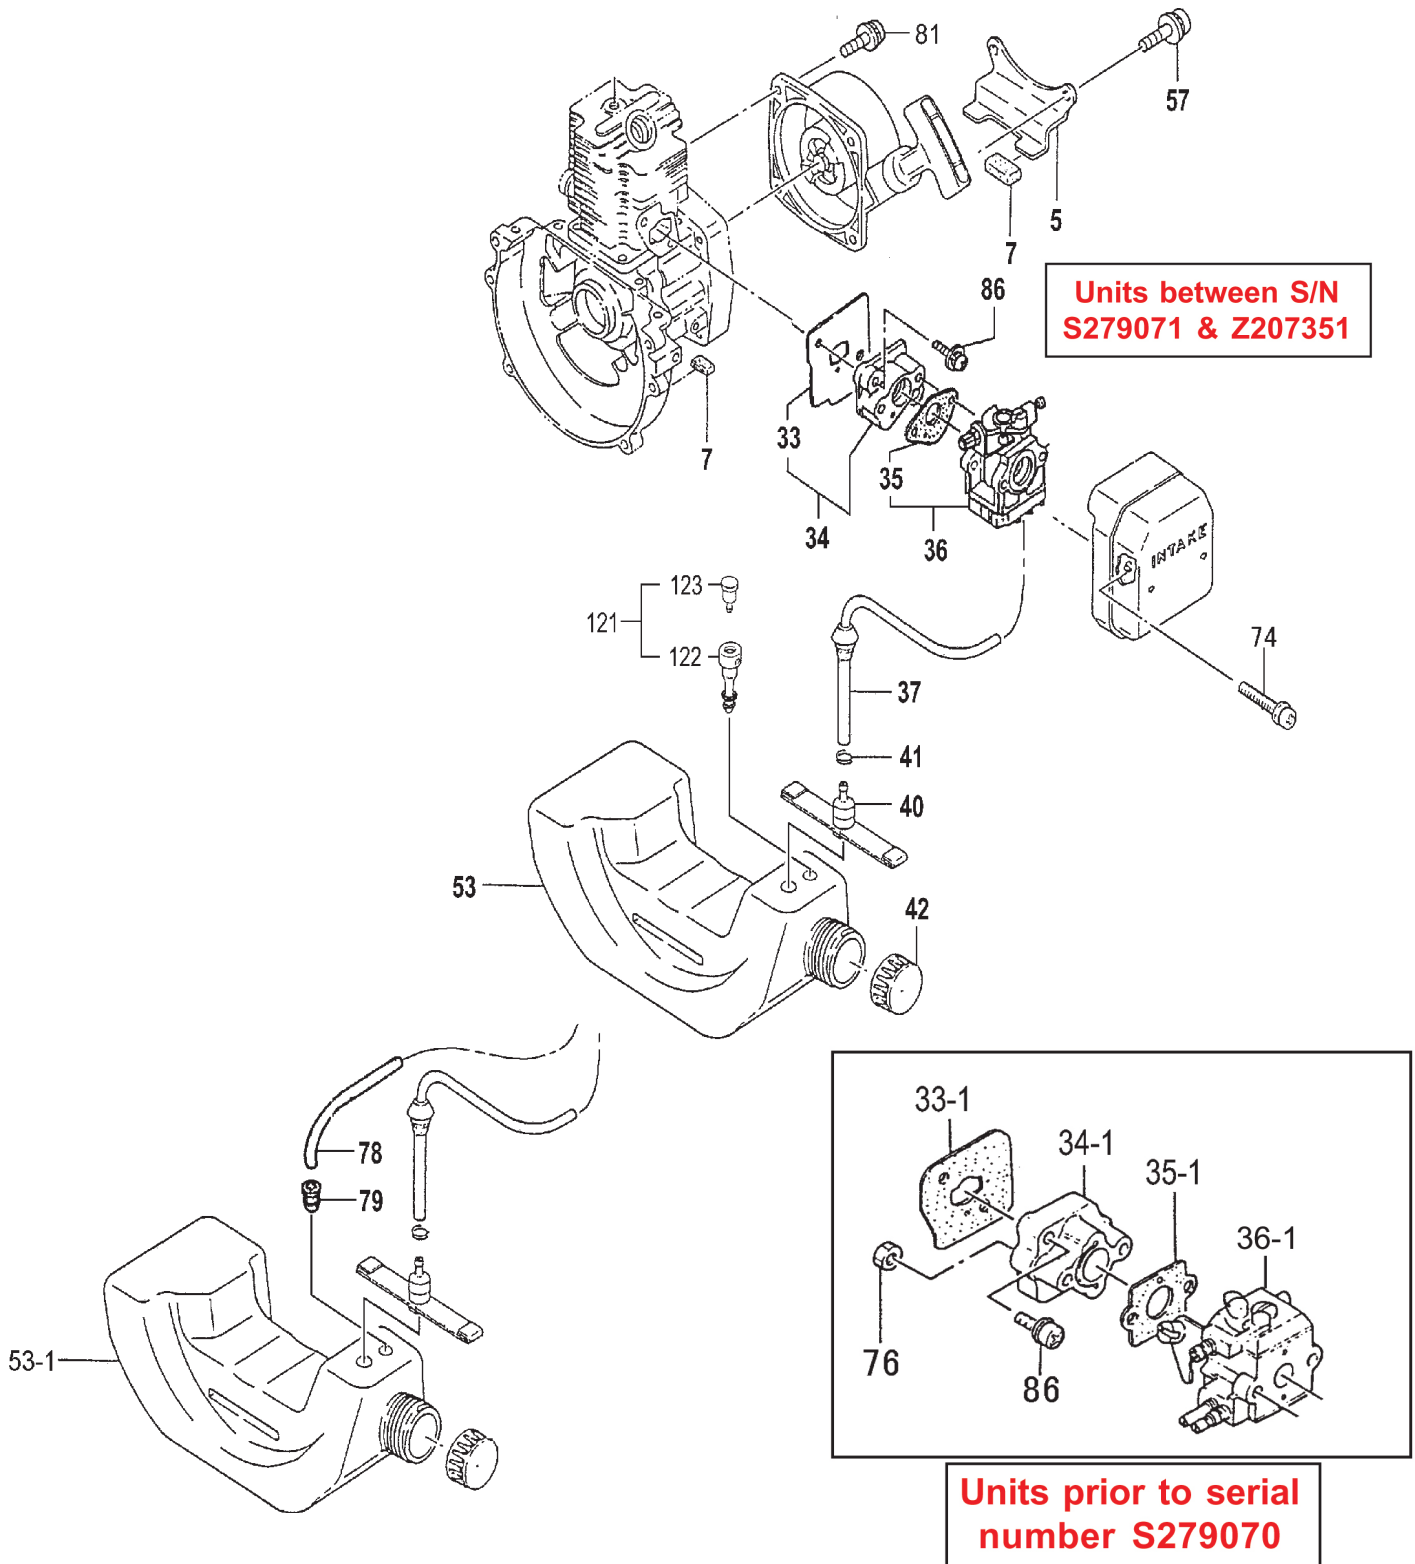

PARTS INFORMATION

TED-262R

CYLINDER, PISTON, CRANKSHAFT • FIGURE 1

ITEM	PART NUMBER	DESCRIPTION	QTY	COMMENTS
1-1	00201601800	CYLINDER	1	S/N ~S279070
1-1	0010160090	SET,CYLINDER	1	S/N S279071~ Includes cylinder gasket
1-2	01801805200	PLUG,SPARK	1	
1-3	1570097A900	CAP,SPARK PLUG,ASS'Y	1	
1-4	01701620200	GASKET,CYLINDER	1	
1-5	04101601200	RING,PISTON	2	
1-6	0300162090	SET,PISTON	1	Includes rings and circlips
1-7	03701700200	PIN,PISTON	1	
1-8	03900000201	CIRCLIP,PISTON PIN	2	
1-9	0460162S81	CRANKSHAFT	1	
1-10	99962091338	BEARING,NEEDLE,KTV91313	1	
1-11	06810100200	KEY,WOODRUFF,3X13X4.5	1	
1-30	99414050161	SCREW,5X16/S	4	

PARTS INFORMATION

TED-262R

CRANKCASE, FLYWHEEL, IGNITION • FIGURE 2

ITEM	PART NUMBER	DESCRIPTION	QTY	COMMENTS
2-12	07102007200	SHIM,15.2X20X.05	V	
2-12	07102007210	SHIM,15.2X20X.10	V	
2-12	07102007220	SHIM,15.2X20X.15	V	
2-12	07111600230	SHIM,16X21X.20	V	
2-12	07111600240	SHIM,16X21X.30	V	
2-13	99961600200	BEARING,BALL,#6002	1	
2-14	99961600115	BEARING,BALL,6001 C3	1	
2-15	99966152564	SEAL,OIL,UD15257	1	
2-16	99966122240	SEAL,OIL,#12227	1	
2-17	0900060120	GASKET,CRANKCASE	1	
2-18	07201620900	CRANKCASE,ASS'Y	1	
2-19	35910112203	WASHER,CLUTCH B	1	
2-20	79801630200	PULLEY,STARTER	1	
2-21	1552172080	ROTOR,MAGNETO	1	
2-22	1650162V200	PLATE,COIL HOLDING	1	
2-23	1672054790	COIL,IGNITION	1	
2-24	90401620201	BRACKET,ADJUSTER	1	~S279070
2-25	89401401201	RECEIVER,OUTER	1	~S279070
2-32	99101080011	NUT,8	1	
2-34	99200080011	WASHER,8	1	
2-36	99101080011	NUT,8	1	
2-41	99101060013	NUT,6	1	~S279070
2-42	99414050301	SCREW,5X30/S	4	
2-44	99414050161	SCREW,5X16/S	2	
2-46	99416040186	SCREW,4X18/WS	2	
2-51	99414050121	SCREW,S,5X12	1	~S279070
2-53,1	1780136M800	CORD,STOP	1	~V028010
2-53	1780160080	CORD	1	V028011~
2-55	56020517200	CAP,RUBBER	1	V028011~
2-56	1782054420	LEAD,HIGH TENSION	1	V028011~