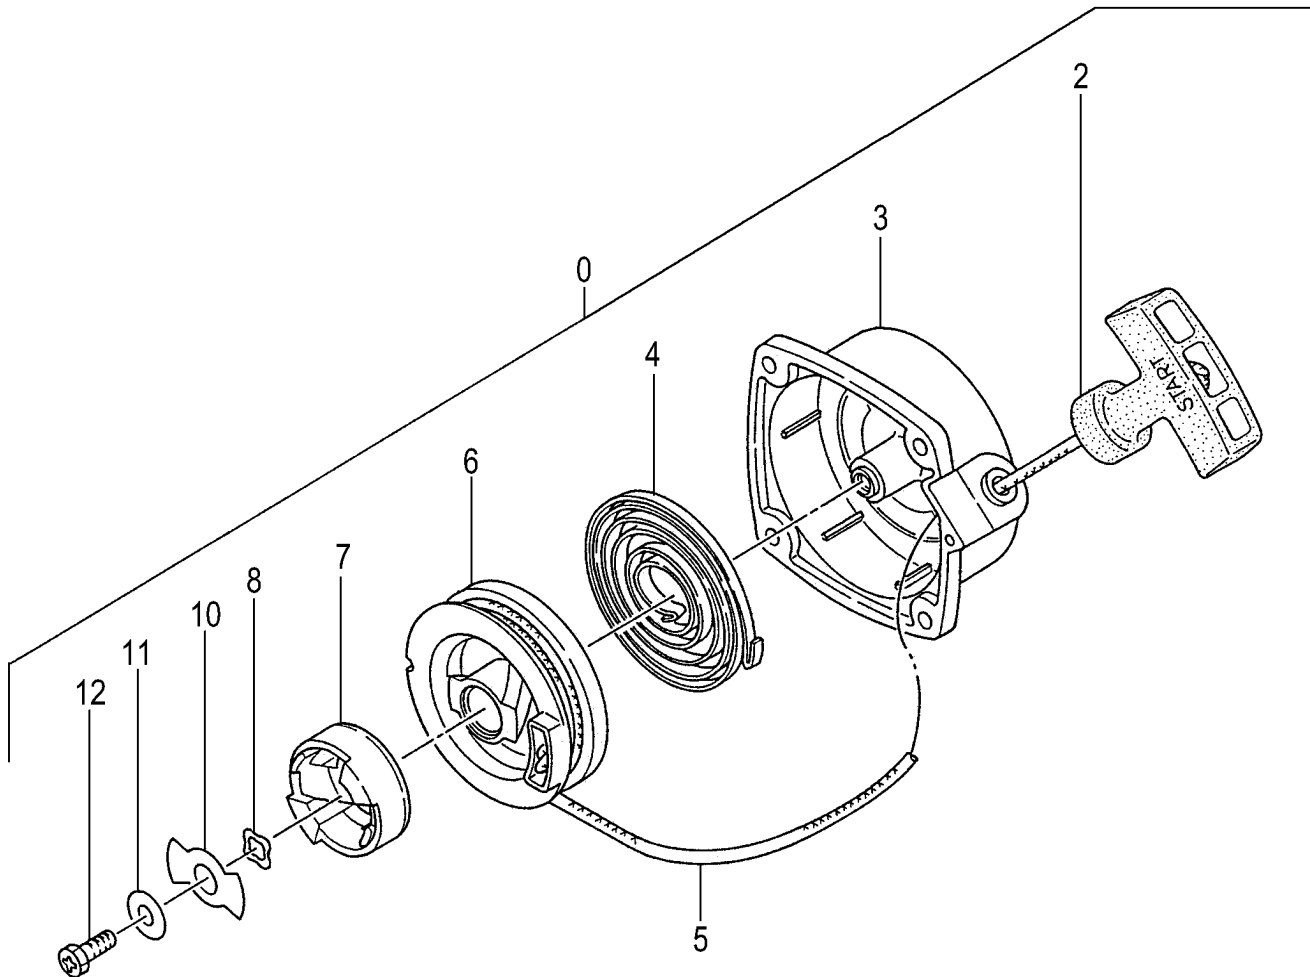

PARTS INFORMATION

TED-262R

AIR FILTER • FIGURE 5

ITEM	PART NUMBER	DESCRIPTION	QTY	COMMENTS
5-0	4100650D90	AIR CLEANER ASSY	1	
5-1	4240602K201	CAP,CLEANER	1	
5-2	4460602K200	ELEMENT,CLEANER	1	
5-3	4530602K200	COLLAR	1	
5-4	4700602K200	COLLAR	2	~R019508
5-4	47000025200	COLLAR	2	R019509~
5-5	5280602D200	PLATE,CHOKE	1	~R019508
5-5	5280072Z20	PLATE,CHOKE	1	~S279070
5-5	5280635A200	PLATE,CHOKE	1	S279071~
5-6	4230072Z81	BODY,CLEANER	1	

PARTS INFORMATION

TED-262R

STARTER • FIGURE 6

ITEM	PART NUMBER	DESCRIPTION	QTY	COMMENTS
6-0	7620094090	STARTER,RECOIL ASS'Y	1	
6-2	78500940200	HANDLE,STARTER	1	
6-3	77200940801	BODY,STARTER	1	
6-4	78000940200	SPRING,RECOIL	1	
6-5	78300940200	ROPE,STARTER	1	
6-6	77400940200	REEL,STARTER ROPE	1	~V202950
6-6	7740163021	PULLEY,STARTER	1	V202951~
6-7	7880163021	PAWL,STARTER	1	
6-8	80105015200	WASHER,STARTER PULLEY	1	
6-10	8370501521	PLATE,FRICITION	1	
6-11	82205015200	SHIM,PULLEY	1	~V202950
6-11	8220423020	SHIM,STARTER PULLEY	1	V202951~
6-12	8390423020	BOLT,SET	1	