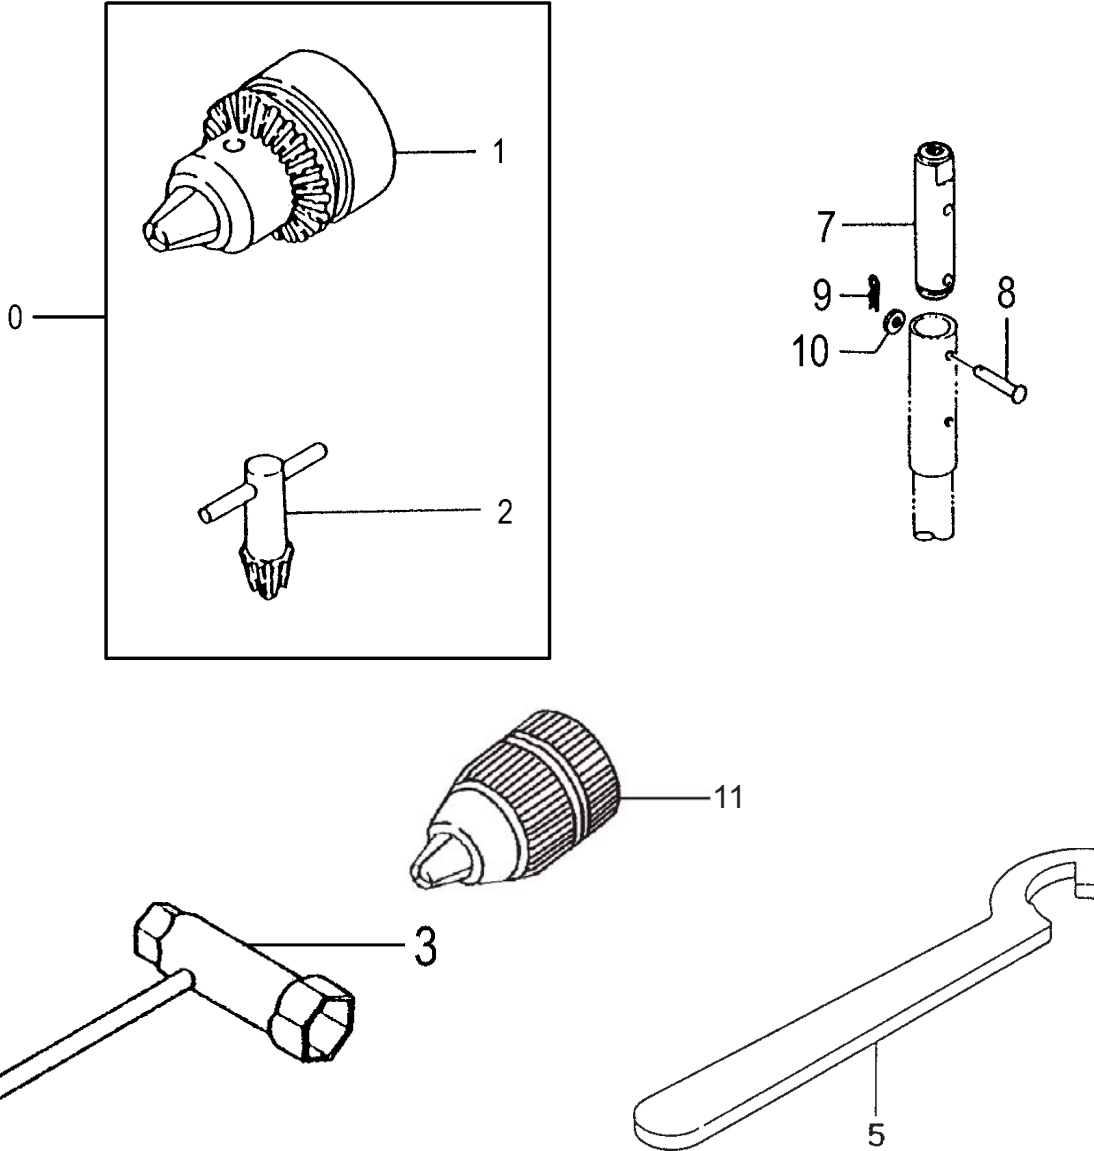

PARTS INFORMATION

TED-262R

CHUCK, KEY, ADAPTER, TOOLS • FIGURE 10

ITEM	PART NUMBER	DESCRIPTION	QTY	COMMENTS
11-0	05932120911	CHUCK & KEY SET 1/2"	1	
11-1	06032120911	CHUCK, 1/2"	1	
11-2	06132120811	CHUCK KEY 1/2"	1	
11-3	8292000080	SPANNER, COMBI, 13X19	1	
11-5	84520000200	SPANNER, DRILL CHUCK	1	
11-7	29728	ADAPTER, DRILL TO AUGER	1	OPTIONAL
11-8	EBF-PIN	PIN, 8X60mm	2	OPTIONAL
11-9	ASP-100	PIN, SNAP, EBF/IBH	2	OPTIONAL
11-10	99201080011	WASHER, 8	2	OPTIONAL
11-11	27218	KEYLESS CHUCK 1/2"	1	OPTIONAL