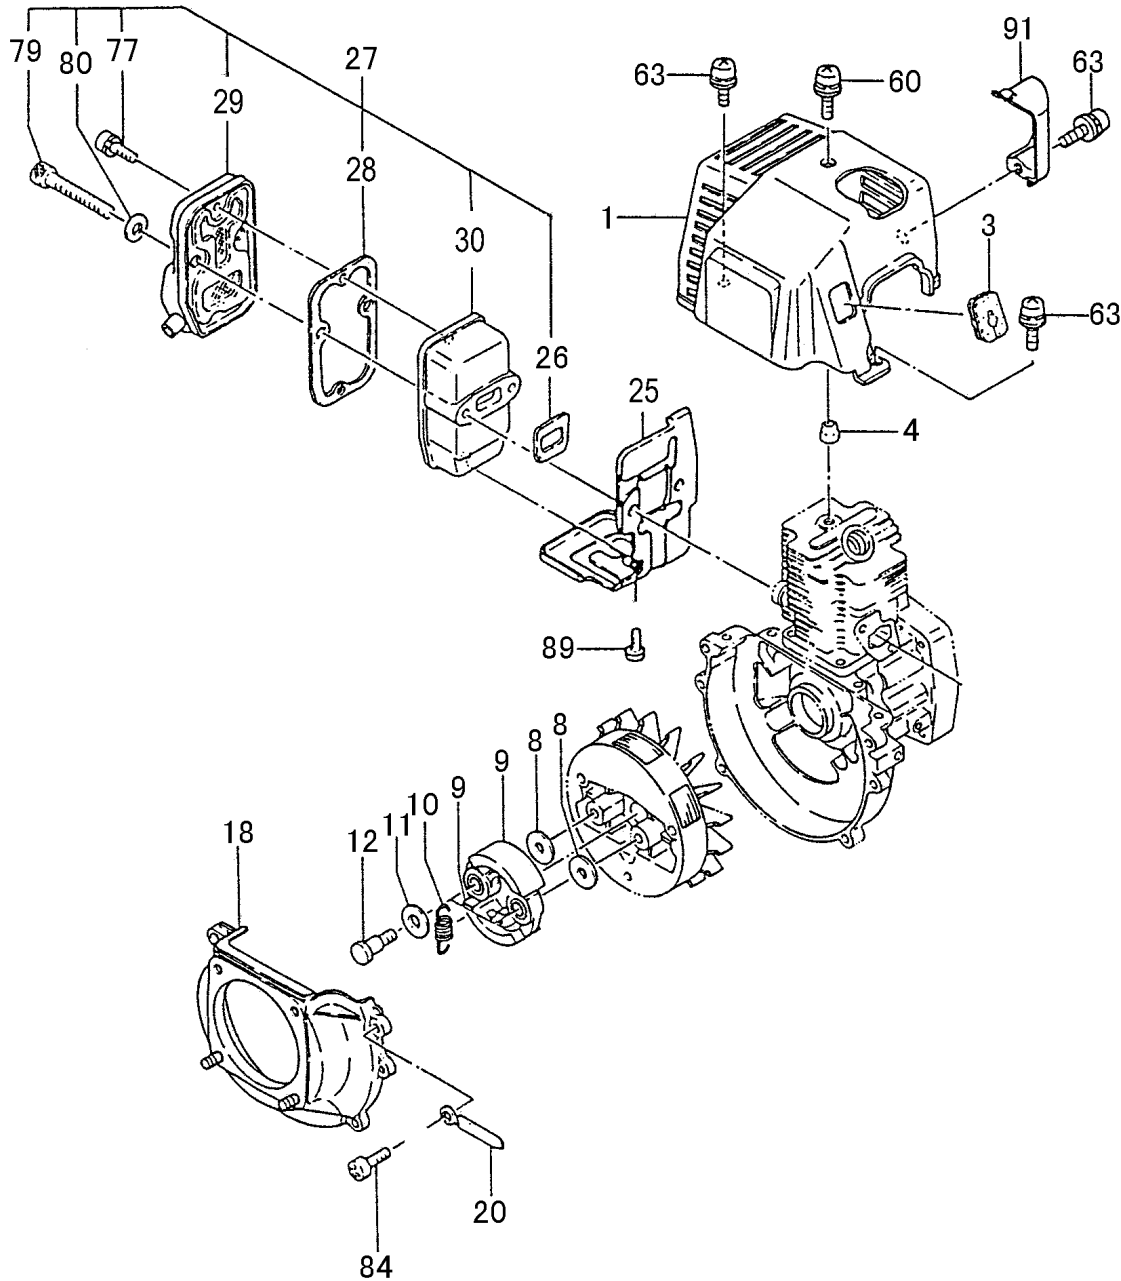

PARTS INFORMATION

TED-262R

MUFFLER, FAN CASE, CLUTCH • FIGURE 4

ITEM	PART NUMBER	DESCRIPTION	QTY	COMMENTS
4-1	7380162021	PROTECTOR,MUFFLER	1	
4-3	2030630B201	GROMMET,CORD,PRIMARY	1	
4-4	0110630B200	COLLAR	1	~S279070
4-8	35902103200	WASHER,CLUTCH,B	2	
4-9	29001620800	SHOE,CLUTCH	2	
4-10	3420630B200	SPRING,CLUTCH	1	
4-11	35802103200	WASHER,CLUTCH A	2	
4-12	3570075T200	BOLT,STEP	2	
4-18	1120162S801	CASE,FAN	1	
4-20	19805015800	CLAMP,CORD	1	~S279070
4-25	13301620220	SHIELD,HEAT	1	
4-26	73701620200	GASKET,MUFFLER	1	
4-27	7040162T90	SET,MUFFLER	1	
4-28	73901620210	GASKET,MUFFLER COUPLING	1	
4-29	7170162T800	BODY,MUFFLER,B	1	
4-30	71601620210	BODY,MUFFLER,A	1	
4-60	99415050182	SCREW,5X18/PS	1	~S279070
4-63	99415050122	SCREW,5X12/PS	3	
4-77	99413040122	SCREW,4X12/P	2	
4-79	99051050453	BOLT,HEX,5X45	2	
4-80	99201050061	WASHER,5	2	
4-84	99414050161	SCREW,5X16/S	4	
4-89	99413050101	SCREW,5X10/P	1	
4-91	13201620200	DEFLECTOR,AIR	1