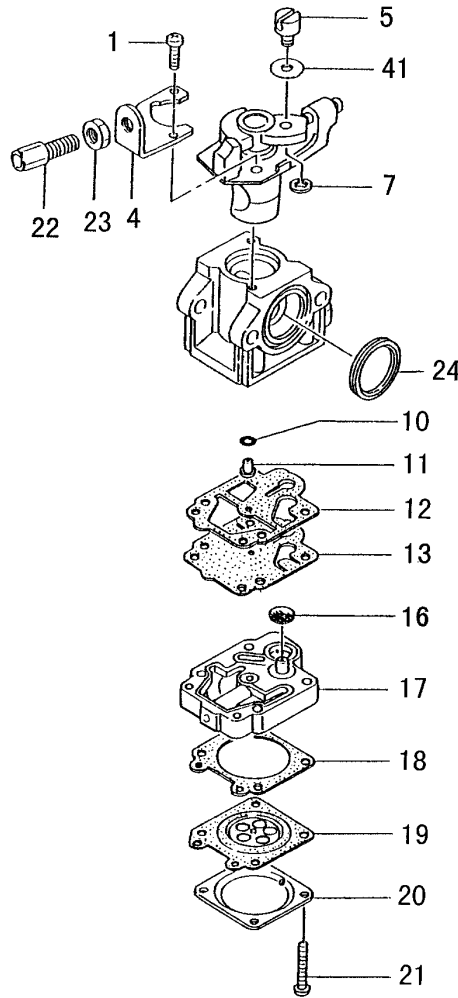

Units From Serial Number
S279071 To Z227500

Tanaka Parts Update

To Convert To The Primer Type
Fuel System Order The Following Parts*;

455.01602.90 Carburetor
591.01620.80 Fuel Tank
700.03005.350 Fuel Pipe
534.32710.200 Grommet
595.03002.90 Gas Cap

*Only For Use With Units With Serial Numbers
From S279071 To Z227500

ITEM	PART NUMBER	DESCRIPTION	QTY	COMMENTS
8-0	4550160090	CARBURETOR,ASS'Y	1	S279071 to Z227500
8-1	51425001200	SCREW SET	2	
8-4	54425164200	STAY,ADJUST,CABLE	1	~ Contained in Car Repair Kit P/N 650-25124-90 (not available individually)
8-5	53925120200	SWIVEL	1	
8-7	48925100200	RING,STOP	1	
8-10	55025100200	O-RING	1	
8-11	599200AW37	JET,MAIN #37.5	1	
8-12	~ ~ ~	GASKET,PUMP	1	
8-13	~ ~ ~	DIAPHRAGM,PUMP	1	
8-16	57825007200	SCREEN,INLET	1	
8-17	5752515280	BODY,PUMP	1	
8-18	~ ~ ~	GASKET,DIAPHRAGM	1	
8-19	~ ~ ~	DIAPHRAGM,METERING	1	
8-20	47625004200	COVER,DIAPHRAGM	1	
8-21	54825101200	SCREW,SET	4	
8-22	61425137200	ADJUSTER,SCREW	1	
8-23	99101060013	NUT,6	1	
8-24	4310634C200	GASKET,CLEANER	1	
8-41	5492516520	WASHER,THRUST	1