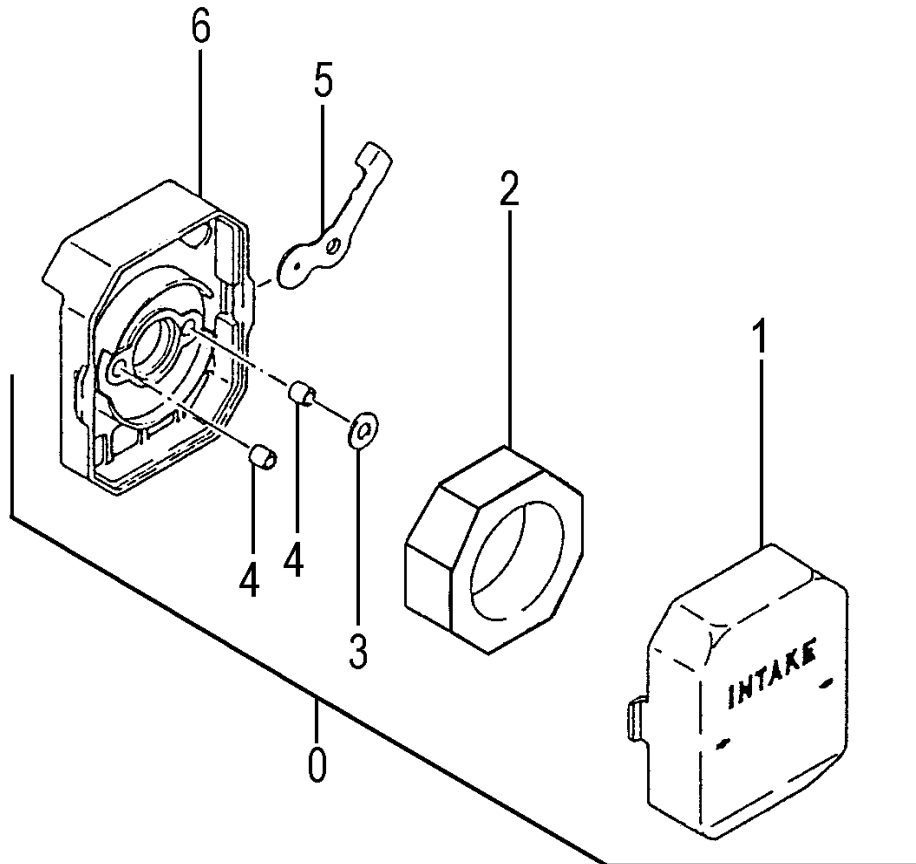

PARTS INFORMATION

TED-262R

AIR FILTER • FIGURE 5

ITEM	PART NUMBER	DESCRIPTION	QTY	COMMENTS
5-0	4100650D90	AIR CLEANER ASSY	1	
5-1	4240602K201	CAP,CLEANER	1	
5-2	4460602K200	ELEMENT,CLEANER	1	
5-3	4530602K200	COLLAR	1	
5-4	4700602K200	COLLAR	2	~R019508
5-4	47000025200	COLLAR	2	R019509~
5-5	5280602D200	PLATE,CHOKE	1	~R019508
5-5	5280072Z20	PLATE,CHOKE	1	~S279070
5-5	5280635A200	PLATE,CHOKE	1	S279071~
5-6	4230072Z81	BODY,CLEANER	1