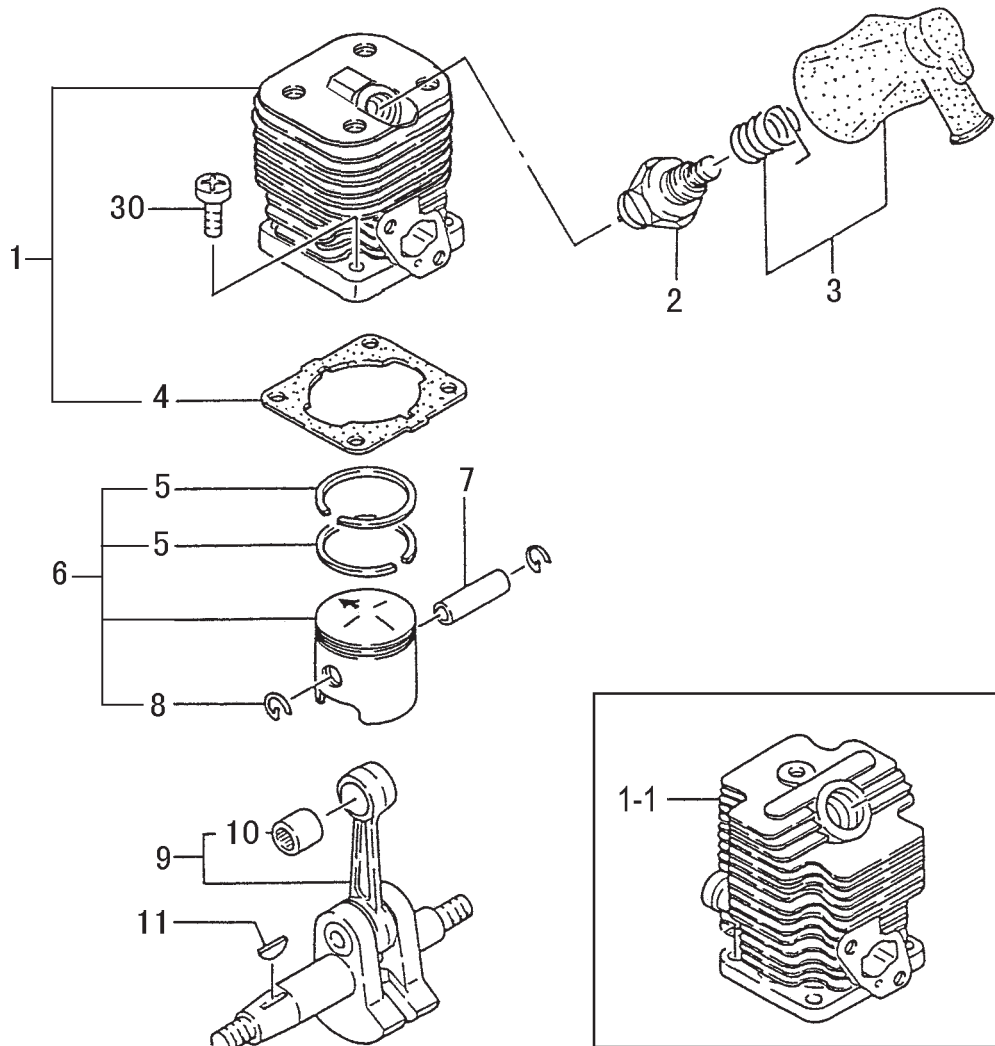

PARTS INFORMATION

TED-262R

CYLINDER, PISTON, CRANKSHAFT • FIGURE 1

ITEM	PART NUMBER	DESCRIPTION	QTY	COMMENTS
1-1	00201601800	CYLINDER	1	S/N ~S279070
1-1	0010160090	SET,CYLINDER	1	S/N S279071~ Includes cylinder gasket
1-2	01801805200	PLUG,SPARK	1	
1-3	1570097A900	CAP,SPARK PLUG,ASS'Y	1	
1-4	01701620200	GASKET,CYLINDER	1	
1-5	04101601200	RING,PISTON	2	
1-6	0300162090	SET,PISTON	1	Includes rings and circlips
1-7	03701700200	PIN,PISTON	1	
1-8	03900000201	CIRCLIP,PISTON PIN	2	
1-9	0460162S81	CRANKSHAFT	1	
1-10	99962091338	BEARING,NEEDLE,KTV91313	1	
1-11	06810100200	KEY,WOODRUFF,3X13X4.5	1	
1-30	99414050161	SCREW,5X16/S	4	

PARTS INFORMATION

TED-262R

CRANKCASE, FLYWHEEL, IGNITION • FIGURE 2

ITEM	PART NUMBER	DESCRIPTION	QTY	COMMENTS
2-12	07102007200	SHIM,15.2X20X.05	V	
2-12	07102007210	SHIM,15.2X20X.10	V	
2-12	07102007220	SHIM,15.2X20X.15	V	
2-12	07111600230	SHIM,16X21X.20	V	
2-12	07111600240	SHIM,16X21X.30	V	
2-13	99961600200	BEARING,BALL,#6002	1	
2-14	99961600115	BEARING,BALL,6001 C3	1	
2-15	99966152564	SEAL,OIL,UD15257	1	
2-16	99966122240	SEAL,OIL,#12227	1	
2-17	0900060120	GASKET,CRANKCASE	1	
2-18	07201620900	CRANKCASE,ASS'Y	1	
2-19	35910112203	WASHER,CLUTCH B	1	
2-20	79801630200	PULLEY,STARTER	1	
2-21	1552172080	ROTOR,MAGNETO	1	
2-22	1650162V200	PLATE,COIL HOLDING	1	
2-23	1672054790	COIL,IGNITION	1	
2-24	90401620201	BRACKET,ADJUSTER	1	~S279070
2-25	89401401201	RECEIVER,OUTER	1	~S279070
2-32	99101080011	NUT,8	1	
2-34	99200080011	WASHER,8	1	
2-36	99101080011	NUT,8	1	
2-41	99101060013	NUT,6	1	~S279070
2-42	99414050301	SCREW,5X30/S	4	
2-44	99414050161	SCREW,5X16/S	2	
2-46	99416040186	SCREW,4X18/WS	2	
2-51	99414050121	SCREW,S,5X12	1	~S279070
2-53,1	1780136M800	CORD,STOP	1	~V028010
2-53	1780160080	CORD	1	V028011~
2-55	56020517200	CAP,RUBBER	1	V028011~
2-56	1782054420	LEAD,HIGH TENSION	1	V028011~