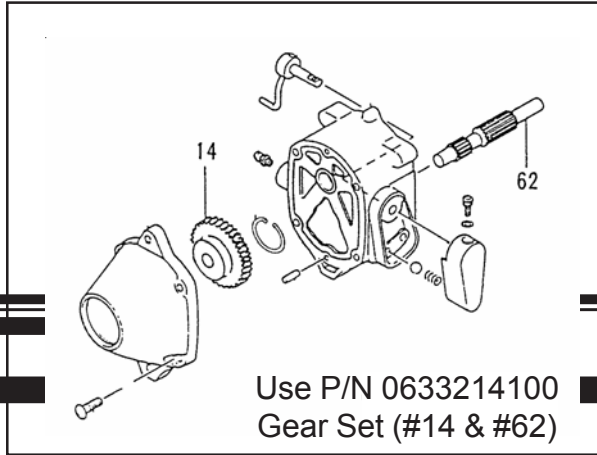

Units after S/N C085101

0

70

PARTS INFORMATION

TED-262R

GEAR CASE • FIGURE 11

ITEM	PART NUMBER	DESCRIPTION	QTY	COMMENTS
11-0	0633214100	GEAR & SHAFT SET	1	C085101~
11-1	0023214120	CASE,GEAR,A	1	
11-2	0063210A80	CASE,GEAR,B	1	
11-4	0893214180	FORK,SHIFT	1	
11-5	1063214120	SPRING,SHIFT GUIDE	1	
11-6	1083214120	LEVER,SHIFT	1	
11-7	3003225080	FITTING,GREASE	1	
11-8	6733560020	BALL,STEEL	1	
11-9	99051040083	BOLT,HEX.HOLE 4X8	1	
11-10	99201040011	WASHER,4	1	
11-11	99905041201	PIN,KNOCK,4X12	2	
11-12	99962091211	BEARING,NEEDLE,TLA912	1	
11-14	0183218220	GEAR,4	1	NLA - Use 063.32141.00 Gear/Shaft Set
11-14	0183219220	GEAR,4	1	After S/N C085101~
11-15	99961720221	BEARING,BALL,#7202B	1	
11-16	0403212020	WASHER,BEARING	1	
11-17	99961620202	BEARING,BALL,#6202Z	1	
11-18	99351035002	RING,IN,C-35,STOP	1	
11-19	0680100620	KEY,WOODRUFF,3X13X5	1	
11-20	0223218320	SHAFT,GEAR	1	
11-26	99414050181	SCREW,S,5X18	4	
11-31	0603214120	GEAR,FORWARD	1	
11-32	1403214120	WASHER,THRUST,2.0	1	
11-33	99357200002	RING,STOP,20	1	
11-34	99905061200	BEARING,NEEDLE,6X12	3	
11-41	99209350030	WASHER,WAVE,B.B,35	1	
11-43	1413214120	WASHER,THRUST,0.8	1	
11-44	0593214120	GEAR,NEUTRAL	1	
11-45	99962091211	BEARING,NEEDLE,TLA912	1	
11-46	0623214120	SHAFT,SHIFT	1	
11-47	1413214120	WASHER,THRUST,0.8	1	
11-49	99351024002	RING,STOP,C-24,IN	1	
11-50	99355080001	RING,STOP,E-8	1	
11-52	99961609002	BEARING,BALL,#609Z	1	
11-53	0583214120	SHAFT,NEUTRAL	1	
11-60	0613214120	GEAR,REVERSE	1	
11-61	99962091211	BEARING,NEEDLE,TLA912	1	
11-62	0633214120	SHAFT	1	NLA - Use 063.32141.00 Gear/Shaft Set
11-62	0633219220	COUNTER SHAFT	1	After S/N C085101~
11-90	06032120911	CHUCK,1/2"	1	
11-104	99350013002	RING,STOP	1