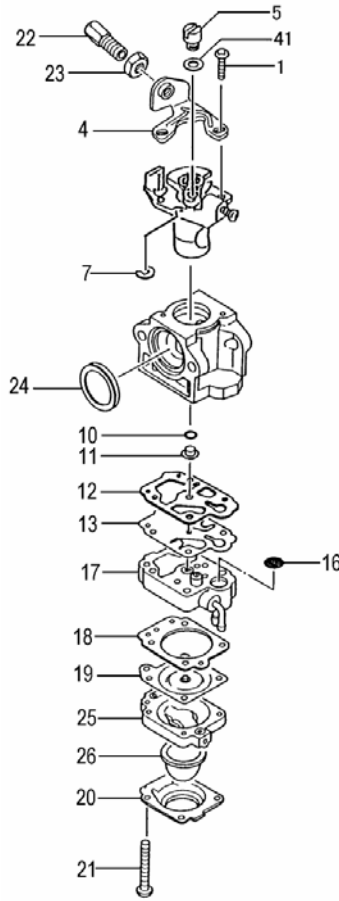

PARTS INFORMATION

TED-262R

CARBURETOR • FIGURE 9

ITEM	PART NUMBER	DESCRIPTION	QTY	COMMENTS
9-0	4550160290	CARBURETOR,ASS'Y	1	Z227501~ (units with primer)
9-1	51425001200	SCREW SET	2	
9-4	54425164200	STAY,ADJUST,CABLE	1	
9-5	53925120200	SWIVEL	1	
9-7	48925100200	RING,STOP	1	
9-10	55025100200	O-RING	1	
9-11	599200AW37	JET,MAIN #37	1	
9-12	~ ~ ~	GASKET,PUMP	1	~ Included in Carburetor Kit
9-13	~ ~ ~	DIAPHRAGM,PUMP	1	#650-25124-900
9-16	57825007200	SCREEN,INLET	1	Inlet screen is included in Carb Kit
9-17	5752515380	BODY,PUMP	1	
9-18	~ ~ ~	GASKET,DIAPHRAGM	1	
9-19	~ ~ ~	DIAPHRAGM,METERING	1	
9-20	4762515120	COVER,DIAPHRAGM	1	
9-21	54825151200	SCREW,SET	4	
9-22	61425137200	ADJUSTER,SCREW	1	
9-23	99101060013	NUT,6	1	
9-24	4310634C200	GASKET,CLEANER	1	
9-25	4422515180	PUMP,PRIMING	1	
9-26	44725108200	BULB,PRIMING	1	
9-41	5492516520	WASHER,THRUST	1