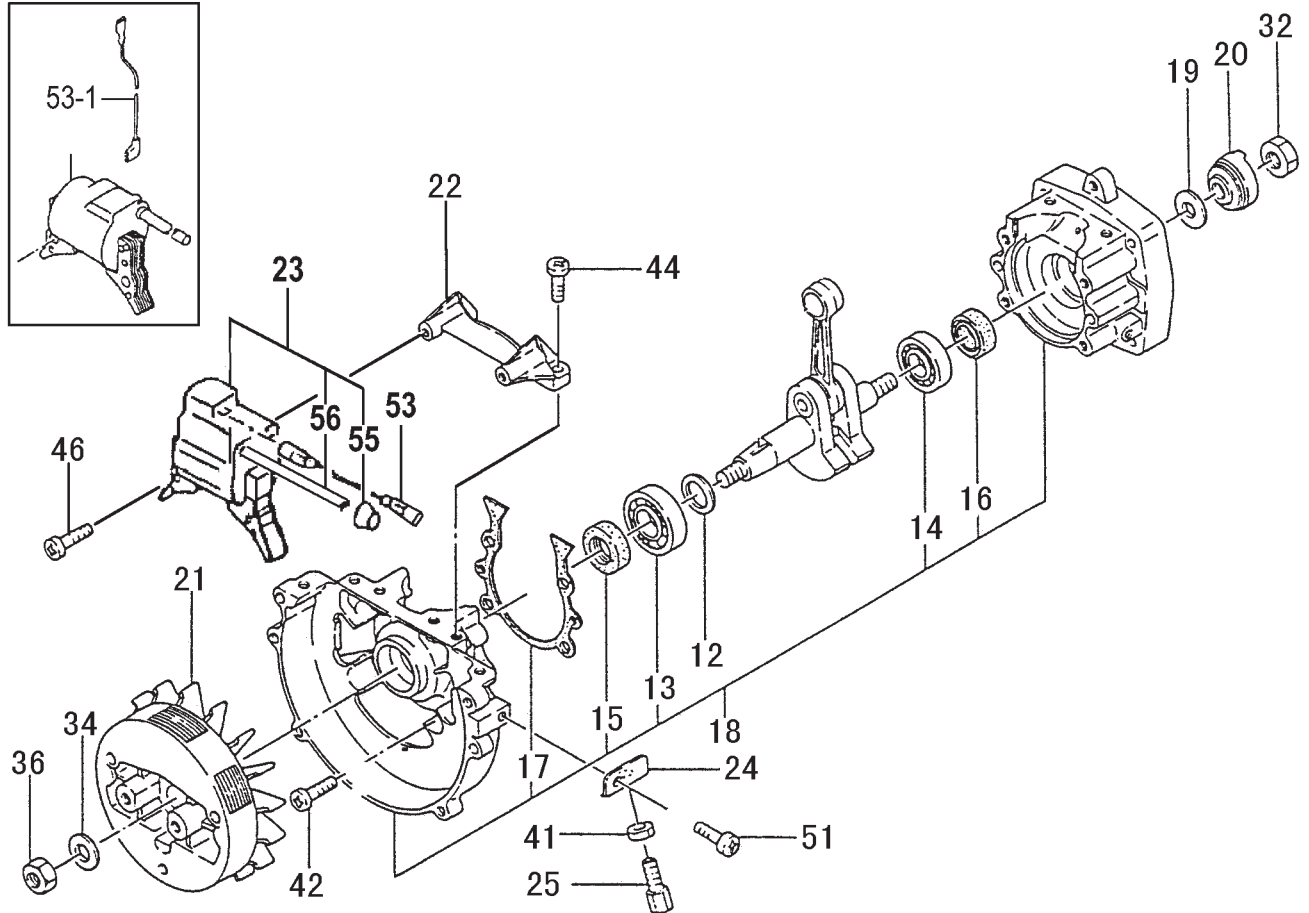

PARTS INFORMATION

TED-262R

CYLINDER, PISTON, CRANKSHAFT • FIGURE 1

ITEM	PART NUMBER	DESCRIPTION	QTY	COMMENTS
1-1	00201601800	CYLINDER	1	S/N ~S279070
1-1	0010160090	SET,CYLINDER	1	S/N S279071~ Includes cylinder gasket
1-2	01801805200	PLUG,SPARK	1	
1-3	1570097A900	CAP,SPARK PLUG,ASS'Y	1	
1-4	01701620200	GASKET,CYLINDER	1	
1-5	04101601200	RING,PISTON	2	
1-6	0300162090	SET,PISTON	1	Includes rings and circlips
1-7	03701700200	PIN,PISTON	1	
1-8	03900000201	CIRCLIP,PISTON PIN	2	
1-9	0460162S81	CRANKSHAFT	1	
1-10	99962091338	BEARING,NEEDLE,KTV91313	1	
1-11	06810100200	KEY,WOODRUFF,3X13X4.5	1	
1-30	99414050161	SCREW,5X16/S	4	

PARTS INFORMATION

TED-262R

CRANKCASE, FLYWHEEL, IGNITION • FIGURE 2

ITEM	PART NUMBER	DESCRIPTION	QTY	COMMENTS
2-12	07102007200	SHIM,15.2X20X.05	V	
2-12	07102007210	SHIM,15.2X20X.10	V	
2-12	07102007220	SHIM,15.2X20X.15	V	
2-12	07111600230	SHIM,16X21X.20	V	
2-12	07111600240	SHIM,16X21X.30	V	
2-13	99961600200	BEARING,BALL,#6002	1	
2-14	99961600115	BEARING,BALL,6001 C3	1	
2-15	99966152564	SEAL,OIL,UD15257	1	
2-16	99966122240	SEAL,OIL,#12227	1	
2-17	0900060120	GASKET,CRANKCASE	1	
2-18	07201620900	CRANKCASE,ASS'Y	1	
2-19	35910112203	WASHER,CLUTCH B	1	
2-20	79801630200	PULLEY,STARTER	1	
2-21	1552172080	ROTOR,MAGNETO	1	
2-22	1650162V200	PLATE,COIL HOLDING	1	
2-23	1672054790	COIL,IGNITION	1	
2-24	90401620201	BRACKET,ADJUSTER	1	~S279070
2-25	89401401201	RECEIVER,OUTER	1	~S279070
2-32	99101080011	NUT,8	1	
2-34	99200080011	WASHER,8	1	
2-36	99101080011	NUT,8	1	
2-41	99101060013	NUT,6	1	~S279070
2-42	99414050301	SCREW,5X30/S	4	
2-44	99414050161	SCREW,5X16/S	2	
2-46	99416040186	SCREW,4X18/WS	2	
2-51	99414050121	SCREW,S,5X12	1	~S279070
2-53,1	1780136M800	CORD,STOP	1	~V028010
2-53	1780160080	CORD	1	V028011~
2-55	56020517200	CAP,RUBBER	1	V028011~
2-56	1782054420	LEAD,HIGH TENSION	1	V028011~