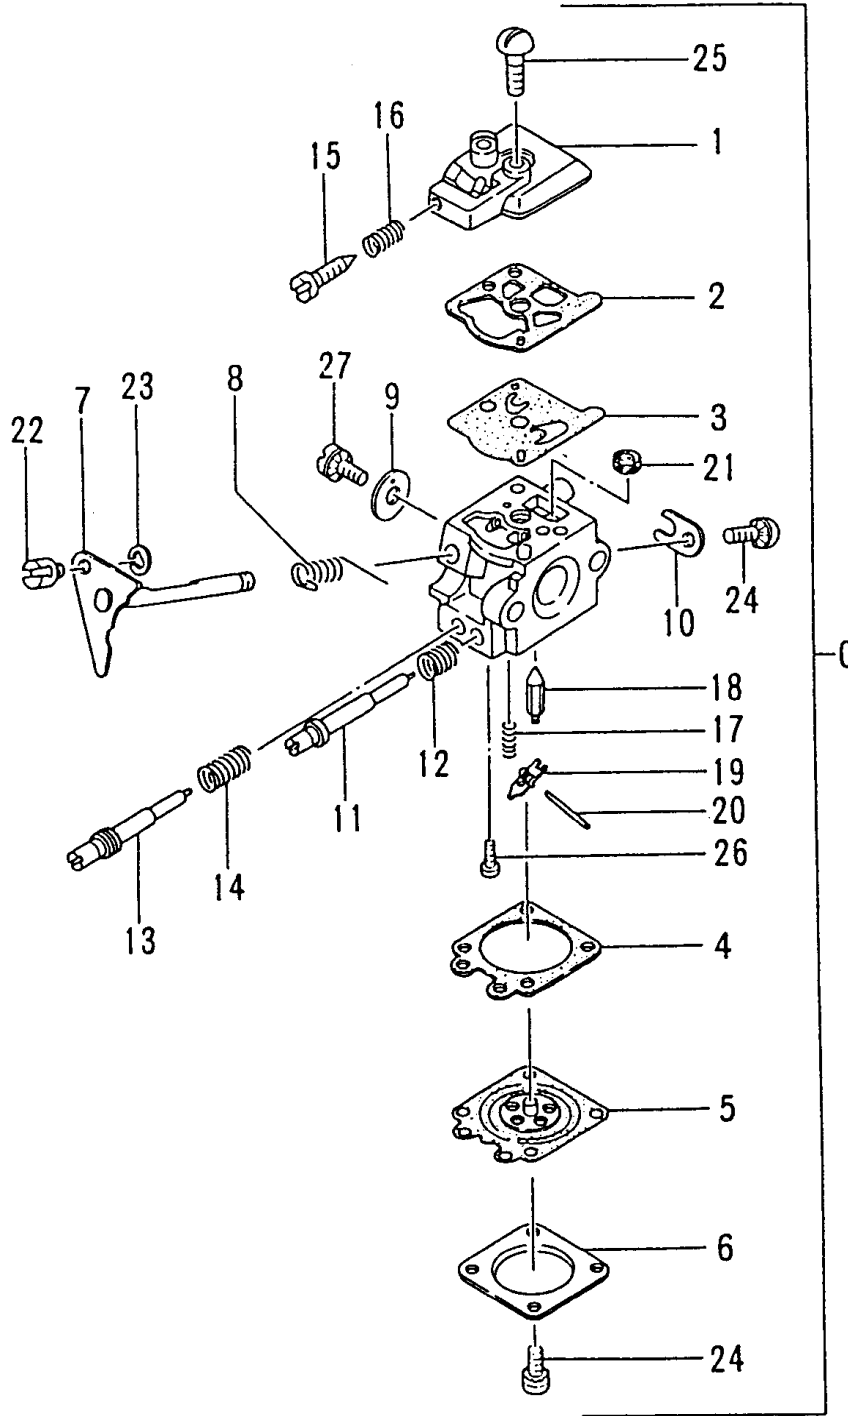

PARTS INFORMATION

TED-262R

AIR FILTER • FIGURE 5

ITEM	PART NUMBER	DESCRIPTION	QTY	COMMENTS
5-0	4100650D90	AIR CLEANER ASSY	1	
5-1	4240602K201	CAP,CLEANER	1	
5-2	4460602K200	ELEMENT,CLEANER	1	
5-3	4530602K200	COLLAR	1	
5-4	4700602K200	COLLAR	2	~R019508
5-4	47000025200	COLLAR	2	R019509~
5-5	5280602D200	PLATE,CHOKE	1	~R019508
5-5	5280072Z20	PLATE,CHOKE	1	~S279070
5-5	5280635A200	PLATE,CHOKE	1	S279071~
5-6	4230072Z81	BODY,CLEANER	1	

PARTS INFORMATION

TED-262R

STARTER • FIGURE 6

ITEM	PART NUMBER	DESCRIPTION	QTY	COMMENTS
6-0	7620094090	STARTER,RECOIL ASS'Y	1	
6-2	78500940200	HANDLE,STARTER	1	
6-3	77200940801	BODY,STARTER	1	
6-4	78000940200	SPRING,RECOIL	1	
6-5	78300940200	ROPE,STARTER	1	
6-6	77400940200	REEL,STARTER ROPE	1	~V202950
6-6	7740163021	PULLEY,STARTER	1	V202951~
6-7	7880163021	PAWL,STARTER	1	
6-8	80105015200	WASHER,STARTER PULLEY	1	
6-10	8370501521	PLATE,FRICITION	1	
6-11	82205015200	SHIM,PULLEY	1	~V202950
6-11	8220423020	SHIM,STARTER PULLEY	1	V202951~
6-12	8390423020	BOLT,SET	1	