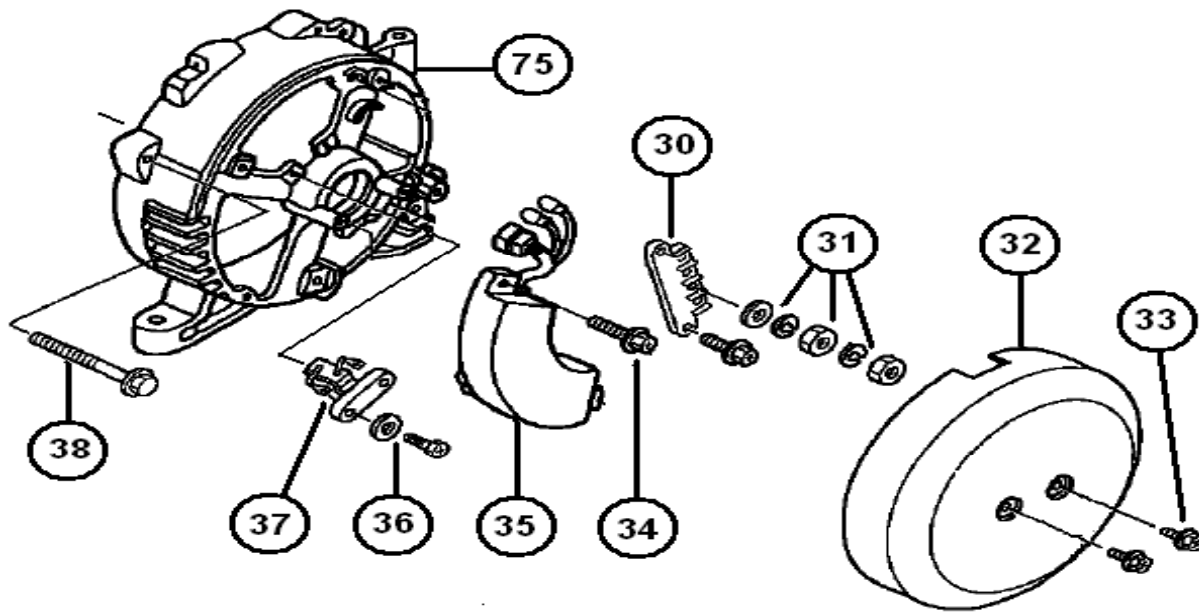

SH 7500

SH 7500

No.	P/N	Description	Qty	No.	P/N	Description	Qty	No.	P/N	Description	Qty
1	68-101	Fuel Tank Assy	1	6	68-707	Tire Assy	2	11	68-111	Choke Assy.	1
2	68-187	Complete Panel Assy.	1	7	68-107	Locking Nut Kit	2		68-177	Leveler Bumper	2
3	68-103	Handle	2	8	68-108	Frame Assy	1		68-708	Complete Wheel Kit Assy.	1
4	68-104	Dry Cell Battery	1	9	YK 13.5 V	Yamakoyo Engine	1		68-179	Battery Cables Kit	1
5	68-105	Stand Leveler Kit	2	10	68-110	Air Filter Kit Assy	1		68-180	Genset Shock Absorber Kit	4

SH 7500

No.	P/N	Description	Qty	No.	P/N	Description	Qty	No.	P/N	Description	Qty
Air Cleaner Assembly				Air Cleaner Assembly				Fuel Tank Assy			
12	68-112	Air Cleaner Cover Clip Kit	2	17	68-117	Nut	4	21	68-121	Fuel Gauge Kit	1
13	68-113	Element Air Cleaner	1	18	68-118	Air Cleaner Cover	1	22	68-122	Fuel Tank Only	1
14	68-114	Gasket, Air Cleaner	1	Fuel Tank Assy				23	68-123	Fuel Shut Off Valve	1
15	68-115	Air Cleaner Back Cover	1	19	68-119	Fuel Cap Kit	1	24	68-124	Mounting Kit, Fuel Tank	1
16	68-116	Air Cleaner Housing	1	20	68-120	Fuel Strainer	1				

SH 7500

No.	P/N	Description	Qty
25	68-125	Center Bolt, Rotor	1
26	68-191	Stator Assy.	1
27	68-192	Rotor Assy.	1
28	68-128	Crank Case Cover Assy.	1
29	68-129	Cover, Stator	1

No.	P/N	Description	Qty
30	68-130	Terminal Block	1
31	68-131	Nut Kit, Terminal Block	1
32	68-132	Cover, Alternator	1
33	68-133	Cover Bolt	2
34	68-134	Bolts	4
35	68-193	AVR Assy.	1
36	68-136	Bolt Kit, Brush	1
37	68-137	Carbon Brush Assy.	1
38	68-138	Bolt, Mounting	4
75	68-175	End Case, Rotor	1