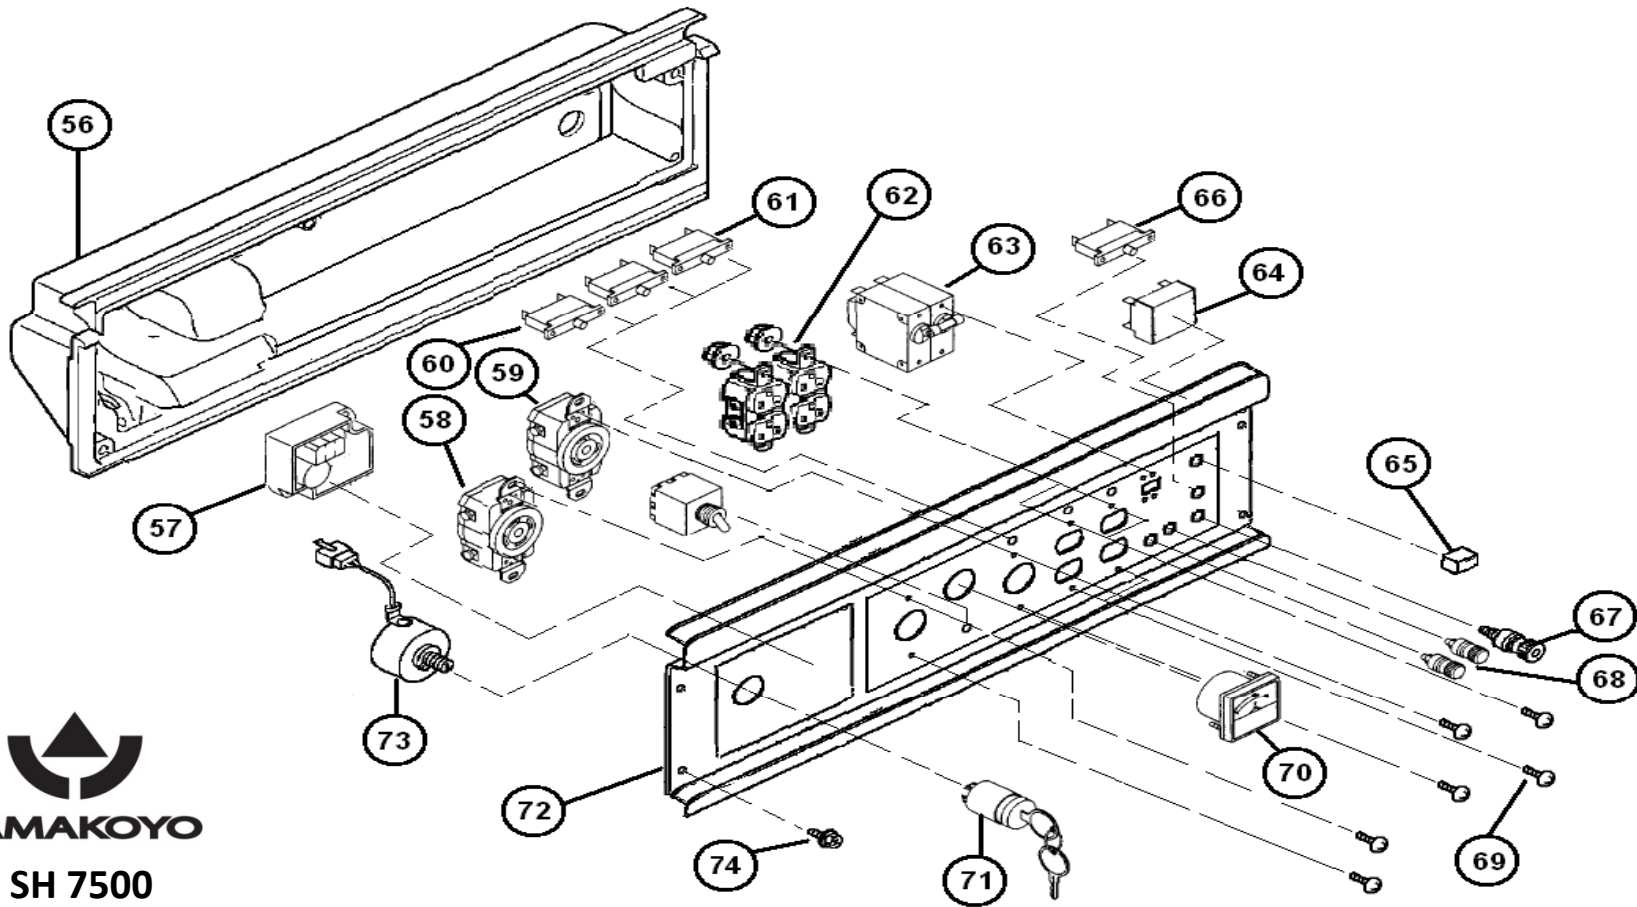

YAMAKOYO
SH 7500

SH 7500

No.	P/N	Description	Qty	No.	P/N	Description	Qty	No.	P/N	Description	Qty
56	68-156	Back Cover, Panel	1	63	68-163	Main Circuit Breaker	1	70	68-170	Voltmeter	1
57	68-157	Diode Assy	1	64	68-164	Diode	1	71	68-171	Key	1
58	68-158	Receptacle, 120/240 V	1	65	68-165	Indicator Light	1	72	68-185	Face Plate	1
59	68-159	Receptacle, L5-30 A, 120 V	1	66	68-166	DC Circuit Protector	1	73	68-173	Ignition Key Switch	1
60	68-160	Circuit Breaker	1	67	68-167	Grounding Pole	1	74	68-174	Mounting Bolt	4
61	68-161	Circuit Breaker	2	68	68-168	DC Pole Red & Black	1		68-186	Main Harness Assy	1
62	68-162	Receptacle, 120 V	2	69	68-169	Screw	12				

Technical Support:
1-866-852-6872
www.kbnusa.com

©Yamakoyo Machinery Co., Ltd.
Rev. 0111