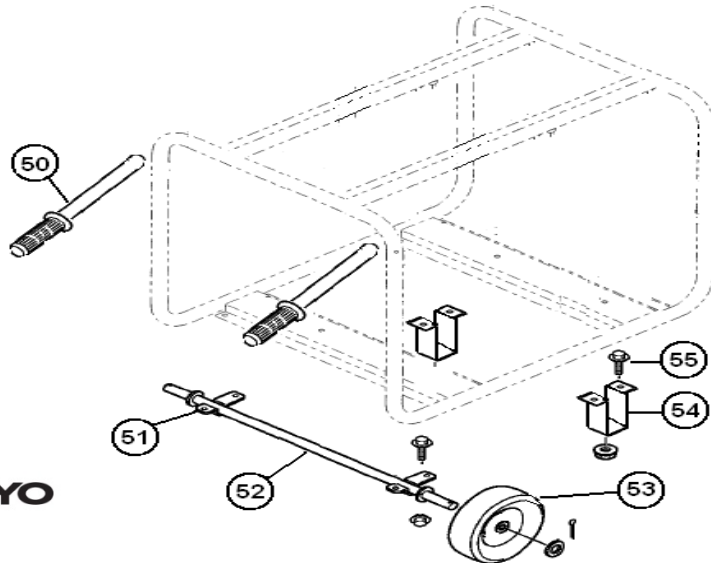

No.	P/N	Description	Qty
50	68-103	Handle	2
51	68-151	Mounting Bracket	2
52	68-152	Axle	1
53	68-707	Tire Assy	2
54	68-154	Stand Leveler	1
55	68-155	Kit, Wheel Kit Hardware	1

Technical Support:
1-866-852-6872
www.kbnusa.com

©Yamakoyo Machinery Co., Ltd.
Rev. 0111