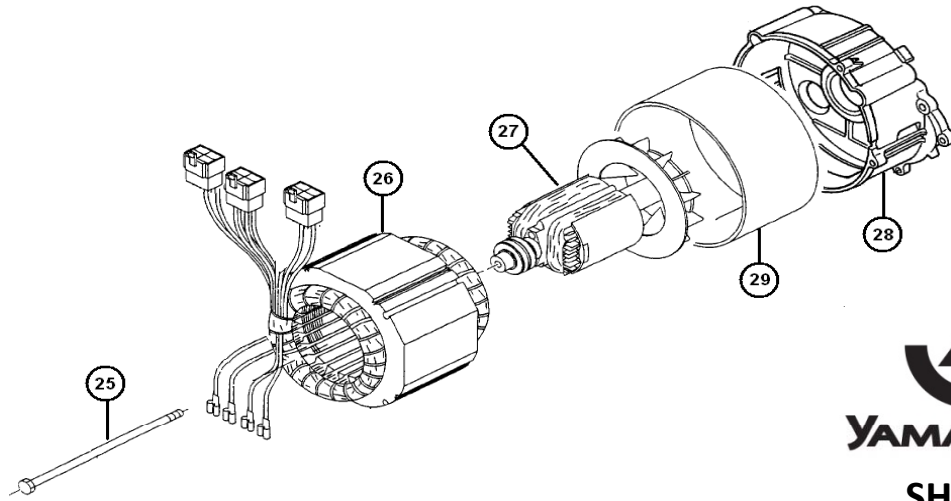

SH 7500

SH 7500

No.	P/N	Description	Qty	No.	P/N	Description	Qty	No.	P/N	Description	Qty
1	68-101	Fuel Tank Assy	1	6	68-707	Tire Assy	2	11	68-111	Choke Assy.	1
2	68-187	Complete Panel Assy.	1	7	68-107	Locking Nut Kit	2		68-177	Leveler Bumper	2
3	68-103	Handle	2	8	68-108	Frame Assy	1		68-708	Complete Wheel Kit Assy.	1
4	68-104	Dry Cell Battery	1	9	YK 13.5 V	Yamakoyo Engine	1		68-179	Battery Cables Kit	1
5	68-105	Stand Leveler Kit	2	10	68-110	Air Filter Kit Assy	1		68-180	Genset Shock Absorber Kit	4

SH 7500

No.	P/N	Description	Qty	No.	P/N	Description	Qty	No.	P/N	Description	Qty
Air Cleaner Assembly				Air Cleaner Assembly				Fuel Tank Assy			
12	68-112	Air Cleaner Cover Clip Kit	2	17	68-117	Nut	4	21	68-121	Fuel Gauge Kit	1
13	68-113	Element Air Cleaner	1	18	68-118	Air Cleaner Cover	1	22	68-122	Fuel Tank Only	1
14	68-114	Gasket, Air Cleaner	1	Fuel Tank Assy				23	68-123	Fuel Shut Off Valve	1
15	68-115	Air Cleaner Back Cover	1	19	68-119	Fuel Cap Kit	1	24	68-124	Mounting Kit, Fuel Tank	1
16	68-116	Air Cleaner Housing	1	20	68-120	Fuel Strainer	1				

SH 7500

No.	P/N	Description	Qty
25	68-125	Center Bolt, Rotor	1
26	68-191	Stator Assy.	1
27	68-192	Rotor Assy.	1
28	68-128	Crank Case Cover Assy.	1
29	68-129	Cover, Stator	1

No.	P/N	Description	Qty
30	68-130	Terminal Block	1
31	68-131	Nut Kit, Terminal Block	1
32	68-132	Cover, Alternator	1
33	68-133	Cover Bolt	2
34	68-134	Bolts	4
35	68-193	AVR Assy.	1
36	68-136	Bolt Kit, Brush	1
37	68-137	Carbon Brush Assy.	1
38	68-138	Bolt, Mounting	4
75	68-175	End Case, Rotor	1