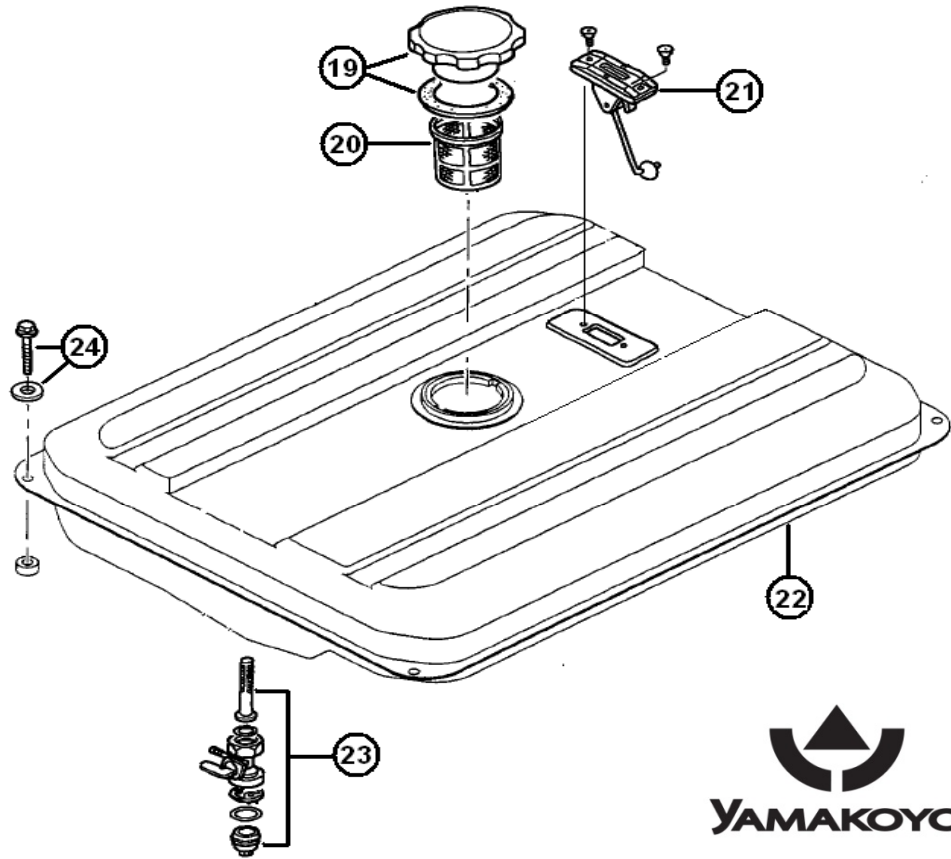

SH 7500

SH 7500

No.	P/N	Description	Qty	No.	P/N	Description	Qty	No.	P/N	Description	Qty
1	68-101	Fuel Tank Assy	1	6	68-707	Tire Assy	2	11	68-111	Choke Assy.	1
2	68-187	Complete Panel Assy.	1	7	68-107	Locking Nut Kit	2		68-177	Leveler Bumper	2
3	68-103	Handle	2	8	68-108	Frame Assy	1		68-708	Complete Wheel Kit Assy.	1
4	68-104	Dry Cell Battery	1	9	YK 13.5 V	Yamakoyo Engine	1		68-179	Battery Cables Kit	1
5	68-105	Stand Leveler Kit	2	10	68-110	Air Filter Kit Assy	1		68-180	Genset Shock Absorber Kit	4