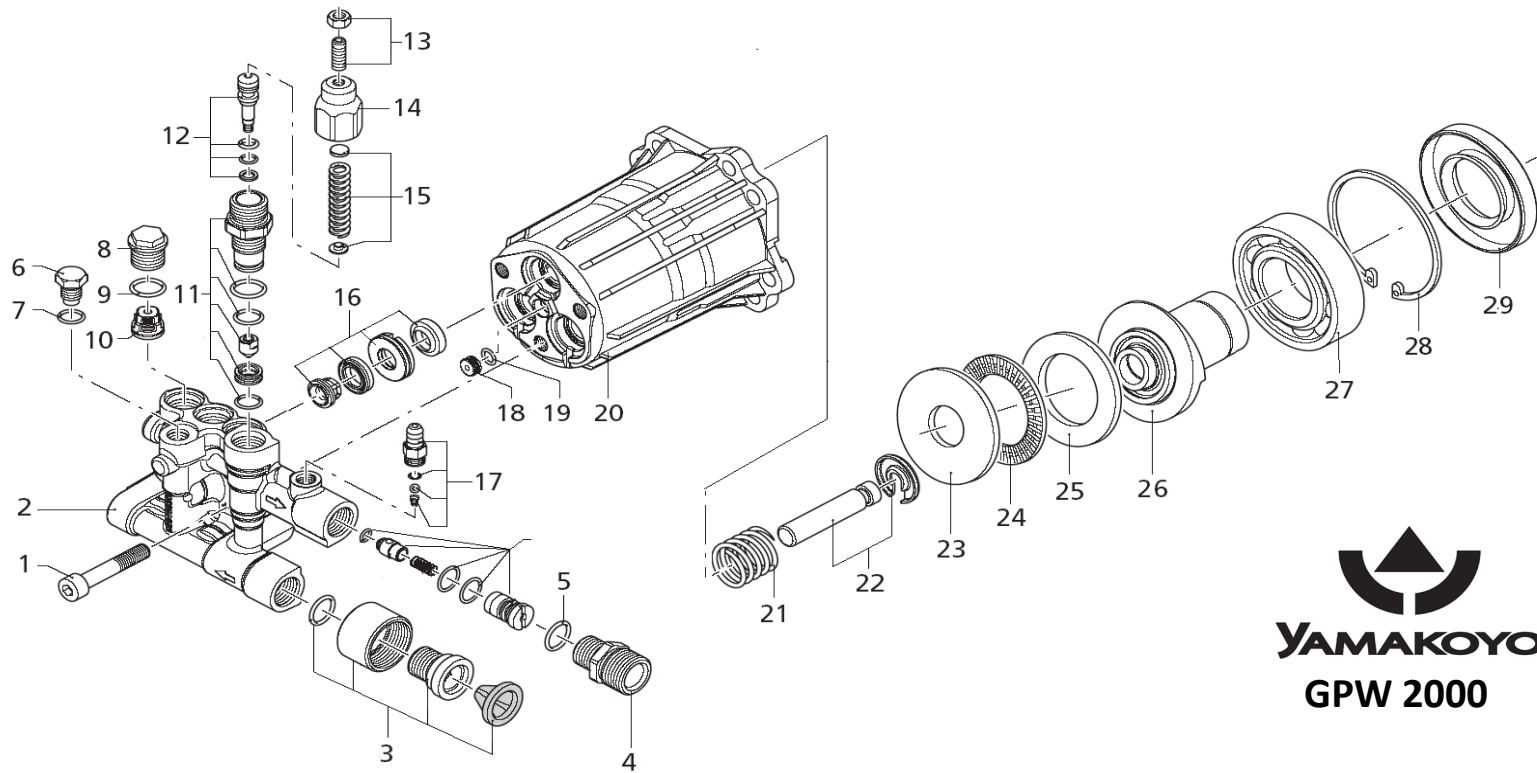

GPW 2000

GPW 2000

No.	P/N	Description	Qty	No.	P/N	Description	Qty	No.	P/N	Description	Qty
A	62-111	Frame Assy.	1	F	YK 650 Q	Yamakoyo Engine Assy.	1	I-3	62-439	Green 25 degrees	1
B	62-112	Shock Absorber	2	G	62-600	High Pressure Pump Assy.	1	I-4	62-440	White 40 degrees	1
C	62-100	High Pressure Hose	1	H	62-98	Gun & Wand Assy.	1	I-5	62-441	Black 60 degrees	1
D	62-113	Nut, Wheel	2	I-1	62-437	Nozzle Tip Red 0 degrees	1	J	62-114	Hose & Gun Holder	1
E	62-101	Wheel Assy.	2	I-2	62-438	Yellow 15 degees	1				

GPW 2000

No.	P/N	Description	Qty	No.	P/N	Description	Qty	No.	P/N	Description	Qty
1	62-401	Head Bolt M8x45	3	13	62-413	Nut M6 & Screw	1	25	62-425	Thrust Washer	1
2	62-402	Pump Head	1	14	62-414	Handle Insert	1	26	62-426	Hollow Shaft	1
3	62-403	Suction Fitting Assy	1	15	62-415	Plate & Spring Set	1	27	62-427	Bearing	1
4	62-404	Outlet Fitting	1	16	62-416	Valve Kit	6	28	62-428	Circlip	1
5	62-405	O-Ring 14x2	1	17	62-417	Hose Niple Set	1	29	62-429	Seal	1
6	62-406	Plug	1	18	62-418	Oil Plug	1	30	62-576	Injector & Jet Kit	1
7	62-407	O-Ring 7.66x1.78	1	19	62-419	O-Ring 6.75x1.78	1		62-430	Manifold Assy	1
8	62-408	Plug	1	20	62-420	Pump Housing	1		62-431	Pump Body Assy	1
9	62-409	O-Ring 14x1.7	1	21	62-421	Spring	3		62-432	O-Ring Seal Kit	1
10	62-410	Complete Valve	6	22	62-422	Piston Kit	3		62-433	Thermal Valve Assy	1
11	62-411	Piston Guide Assy	1	23	62-423	Thrust Washer	1		62-511	Chemical Hose Assy	1
12	62-412	Piston Assy	1	24	62-424	Bushing	1				