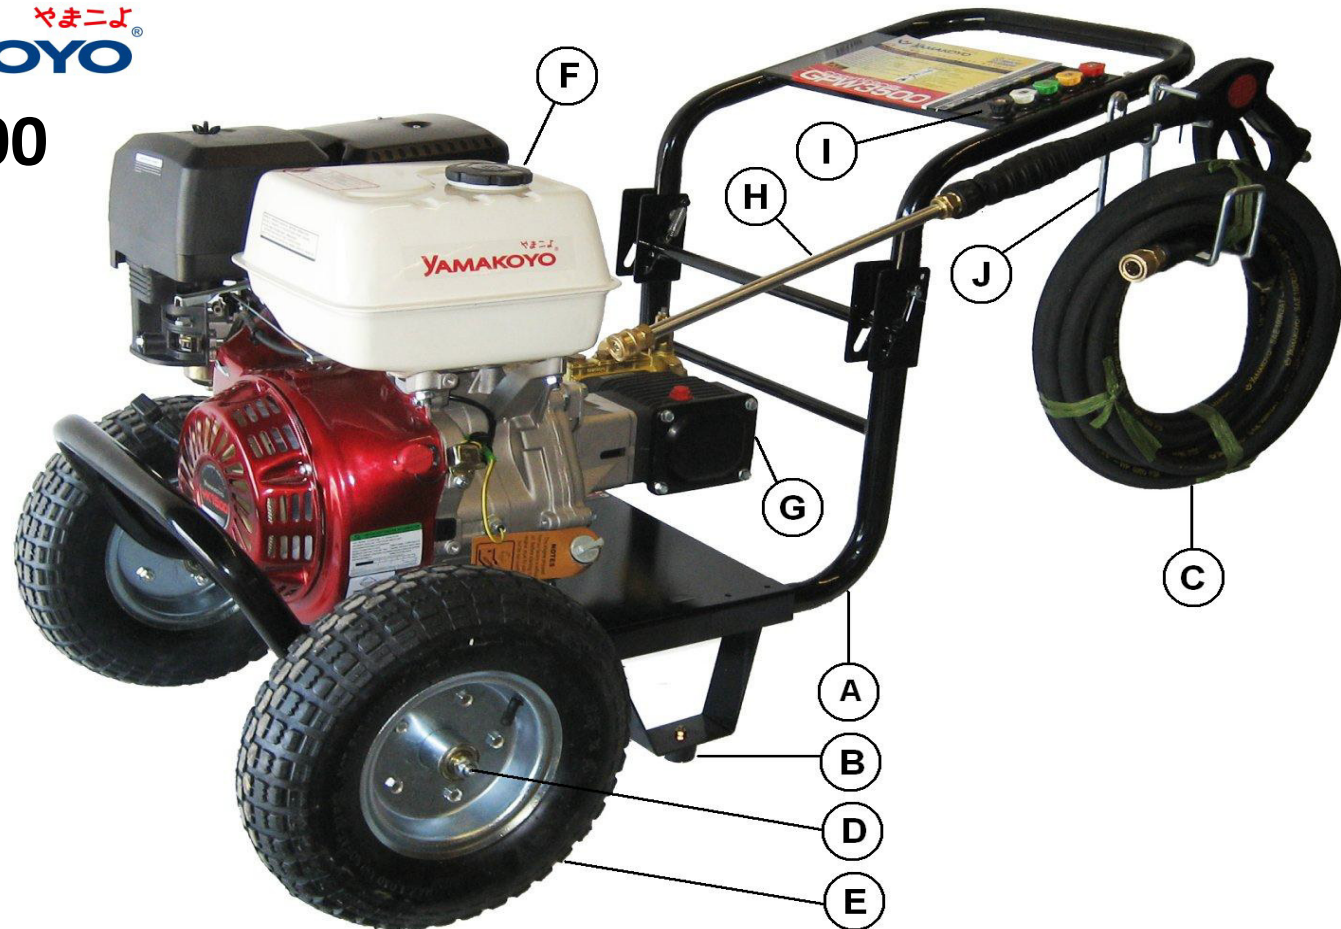

GPW 3500

GPW 3500

No.	P/N	Description	Qty	No.	P/N	Description	Qty	No.	P/N	Description	Qty
A	62-311	Frame Assy.	1	F	YK 1300 Q	Yamakoyo Engine Assy.	1	I-3	62-500	Green 25 degrees	1
B	62-312	Shock Absorber	2	G	62-497	High Pressure Pump Assy.	1	I-4	62-501	White 40 degrees	1
C	62-300	High Pressure Hose	1	H	62-298	Gun & Wand Assy.	1	I-5	62-502	Black 60 degrees	1
D	62-313	Nut, Wheel	2	I-1	62-498	Nozzle Tip Red 0 degrees	1	J	62-314	Hose & Gun Holder	1
E	62-301	Wheel Assy.	2	I-2	62-499	Yellow 15 degees	1		62-511	Chemical Hose Assy	1

GPW 3500

No.	P/N	Description	Qty	No.	P/N	Description	Qty	No.	P/N	Description	Qty
1	62-461	Nut M6	1	13	62-473	O-Ring 4x2.5	1	25	62-485	Flange	1
2	62-462	Grub Screw M6x12	1	14	62-474	Bolt & O-ring	8	26	62-486	Bolt M8x20	4
3	62-463	Unloader Knob	1	15	62-475	Head	1	27	62-487	Pump Body & Bearing	1
4	62-464	Spring Kit	1	16	62-476	Complete Valve	6	28	62-488	Oil Cap	1
5	62-465	Valve Piston Kit	1	17	62-477	Support Ring	3	29	62-489	Piston & Con Rod	3
6	62-466	Piston Guide Kit	1	18	62-478	Piston Guide Ring Kit	3	30	62-490	O-Ring 101.27x2.62	1
7	62-467	By Pass Jet Kit	1	19	62-479	Plug	3	31	62-491	Bolt M6x12	4
8	62-468	Hose Nipple Kit	1	20	62-476	Complete Valve	6		62-493	Manifold Assy	1
9	62-469	Plug	1	21	62-481	Plug	2		62-494	Pump Body Assy	1
10	62-470	Injector Insert	1	22	62-482	EZ Plug	1		62-495	O-Ring Seal Kit	1
11	62-471	Detergent Injector Kit	1	23	62-483	Hollow Shaft Kit	1		62-496	Thermal Relief Valve	1
12	62-472	Jet	1	24	62-484	Oil Seal	1				