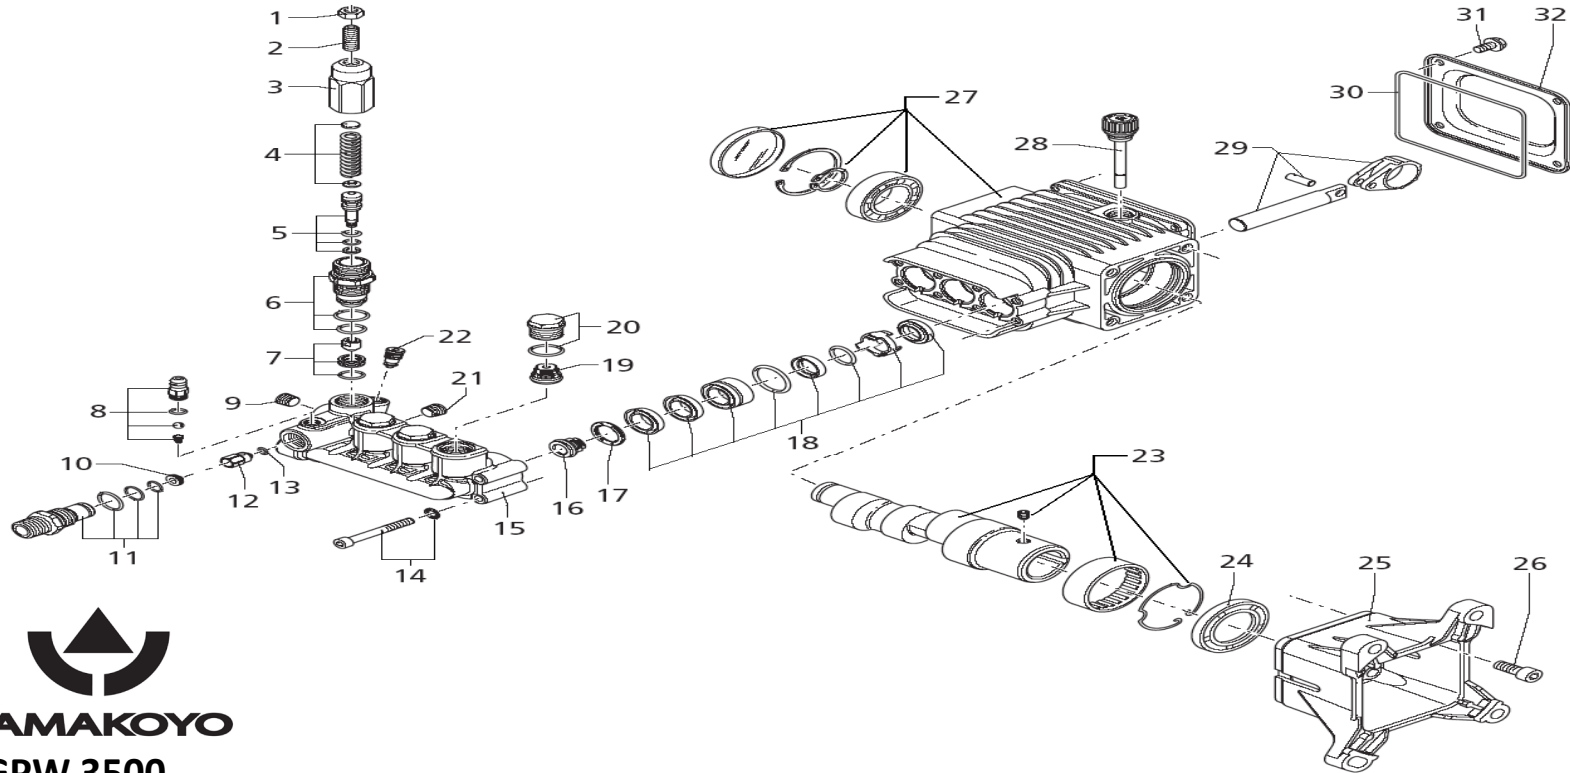

GPW 3500

GPW 3500

No.	P/N	Description	Qty	No.	P/N	Description	Qty	No.	P/N	Description	Qty
A	62-311	Frame Assy.	1	F	YK 1300 Q	Yamakoyo Engine Assy.	1	I-3	62-500	Green 25 degrees	1
B	62-312	Shock Absorber	2	G	62-497	High Pressure Pump Assy.	1	I-4	62-501	White 40 degrees	1
C	62-300	High Pressure Hose	1	H	62-298	Gun & Wand Assy.	1	I-5	62-502	Black 60 degrees	1
D	62-313	Nut, Wheel	2	I-1	62-498	Nozzle Tip Red 0 degrees	1	J	62-314	Hose & Gun Holder	1
E	62-301	Wheel Assy.	2	I-2	62-499	Yellow 15 degees	1		62-511	Chemical Hose Assy	1

GPW 3500

No.	P/N	Description	Qty	No.	P/N	Description	Qty	No.	P/N	Description	Qty
1	62-461	Nut M6	1	13	62-473	O-Ring 4x2.5	1	25	62-485	Flange	1
2	62-462	Grub Screw M6x12	1	14	62-474	Bolt & O-ring	8	26	62-486	Bolt M8x20	4
3	62-463	Unloader Knob	1	15	62-475	Head	1	27	62-487	Pump Body & Bearing	1
4	62-464	Spring Kit	1	16	62-476	Complete Valve	6	28	62-488	Oil Cap	1
5	62-465	Valve Piston Kit	1	17	62-477	Support Ring	3	29	62-489	Piston & Con Rod	3
6	62-466	Piston Guide Kit	1	18	62-478	Piston Guide Ring Kit	3	30	62-490	O-Ring 101.27x2.62	1
7	62-467	By Pass Jet Kit	1	19	62-479	Plug	3	31	62-491	Bolt M6x12	4
8	62-468	Hose Nipple Kit	1	20	62-476	Complete Valve	6		62-493	Manifold Assy	1
9	62-469	Plug	1	21	62-481	Plug	2		62-494	Pump Body Assy	1
10	62-470	Injector Insert	1	22	62-482	EZ Plug	1		62-495	O-Ring Seal Kit	1
11	62-471	Detergent Injector Kit	1	23	62-483	Hollow Shaft Kit	1		62-496	Thermal Relief Valve	1
12	62-472	Jet	1	24	62-484	Oil Seal	1				